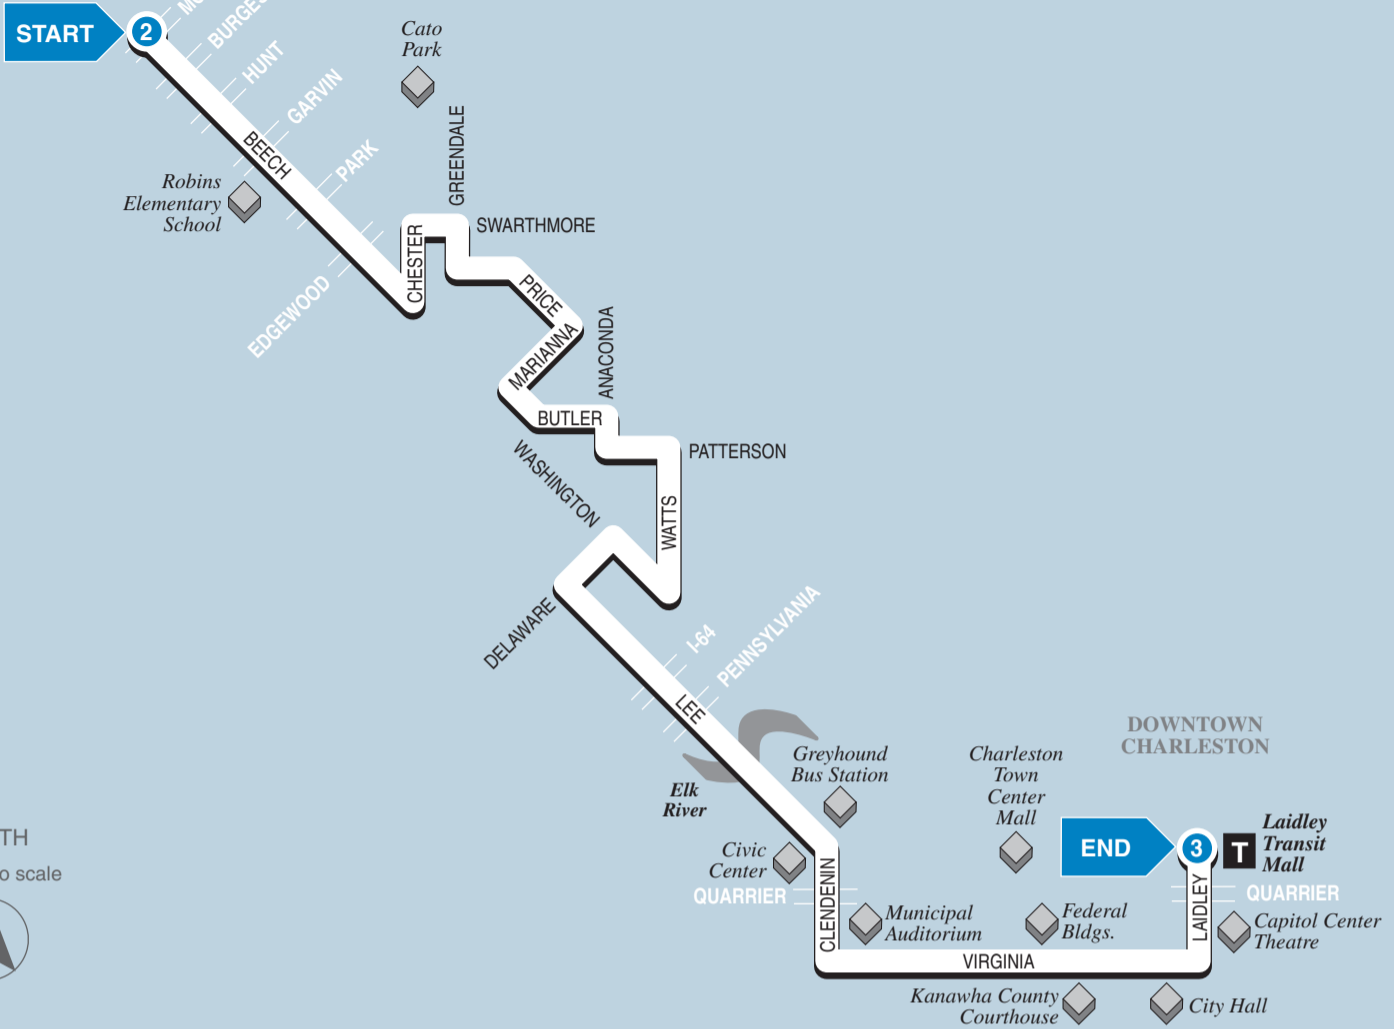

► Inbound ►
To Laidley Transit Mall

NORTH
Map not to scale

2
BUS STARTS
at
McQueen
and
Beech

3
BUS ENDS
at
Laidley
Transit
Mall

*See Other
Side for
Trips to
Beech and
McQueen ...*

2
BUS STARTS
at
McQueen
and
Beech

3
BUS ENDS
at
Laidley
Transit
Mall

*See Other
Side for
Trips to
Beech and
McQueen ...*

WEEKDAYS			SATURDAY		
A.M.	7:23	7:40	A.M.	6:43	7:00
	8:03	8:20		7:45	8:00
	8:43	9:00		8:45	9:00
	9:23	9:40		9:45	10:00
	10:03	10:20		10:45	11:00
	10:43	11:00*		11:45	12:00
P.M.	1:10	1:30	P.M.	12:45	1:00
	3:40	4:00		1:45	2:00
	4:20	4:40		3:10	3:25
	5:00	5:20		5:00	5:15
	5:35**	—		5:30	5:45

* To Capitol High

**To Garage via Edgewood and Washington

Robins Elementary School

Effective June 2009

Kanawha Valley Regional
Transportation Authority

Beech Avenue

ROUTE 13

Downtown Charleston • Edgewood Area
Cato Park
Robins Elementary School