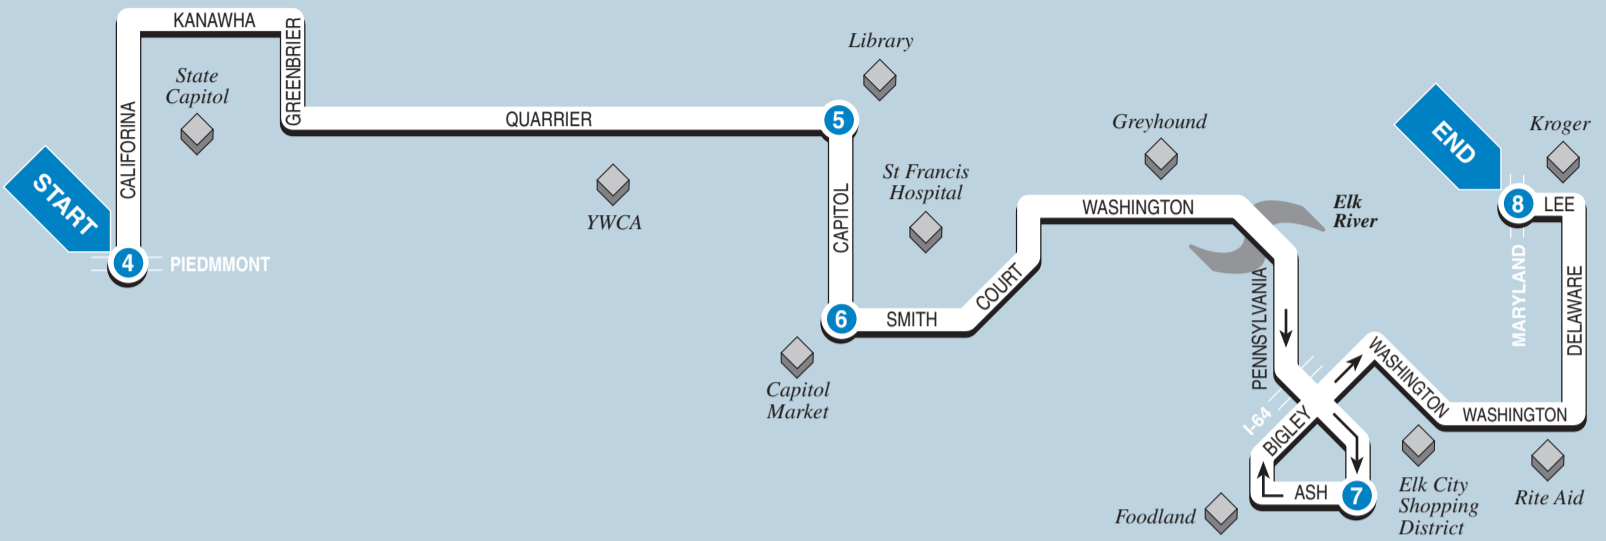

▶ Westbound ▶  
To EIk CITY

NORTH  
Map not to scale

**4**

**BUS STARTS**  
at  
Californina &  
Washington

**5**

**Bus Leaves**  
from  
Quarrier &  
Capitol

**6**

**Bus Leaves**  
from  
Capitol &  
Smith

**7**

**Bus Leaves**  
from  
Bigley &  
Ash

**8**

**BUS ENDS**  
at  
Lee &  
Maryland

*See Other  
Side for  
Trips to  
State  
Capitol ...*

**MONDAY – SATURDAY**

A.M.	11:00	11:08	11:12	11:20	11:30
P.M.	12:00	12:08	12:12	12:20	12:30
	1:00	1:08	1:12	1:20	1:30
	2:00	2:08	2:12	2:20	2:30
	3:30	3:38	3:42	3:50	4:00
	4:30	4:38	4:42	4:50	5:00
	5:30	5:38	5:42	5:50	5:55 To Garage

**SUNDAY AND HOLIDAYS**

No Sunday and Holiday Service

**Trolley**

ROUTE  
**34**

Downtown Charleston  
State Capitol Complex  
Elk City Shopping District

Trolley at Charleston Civic Center