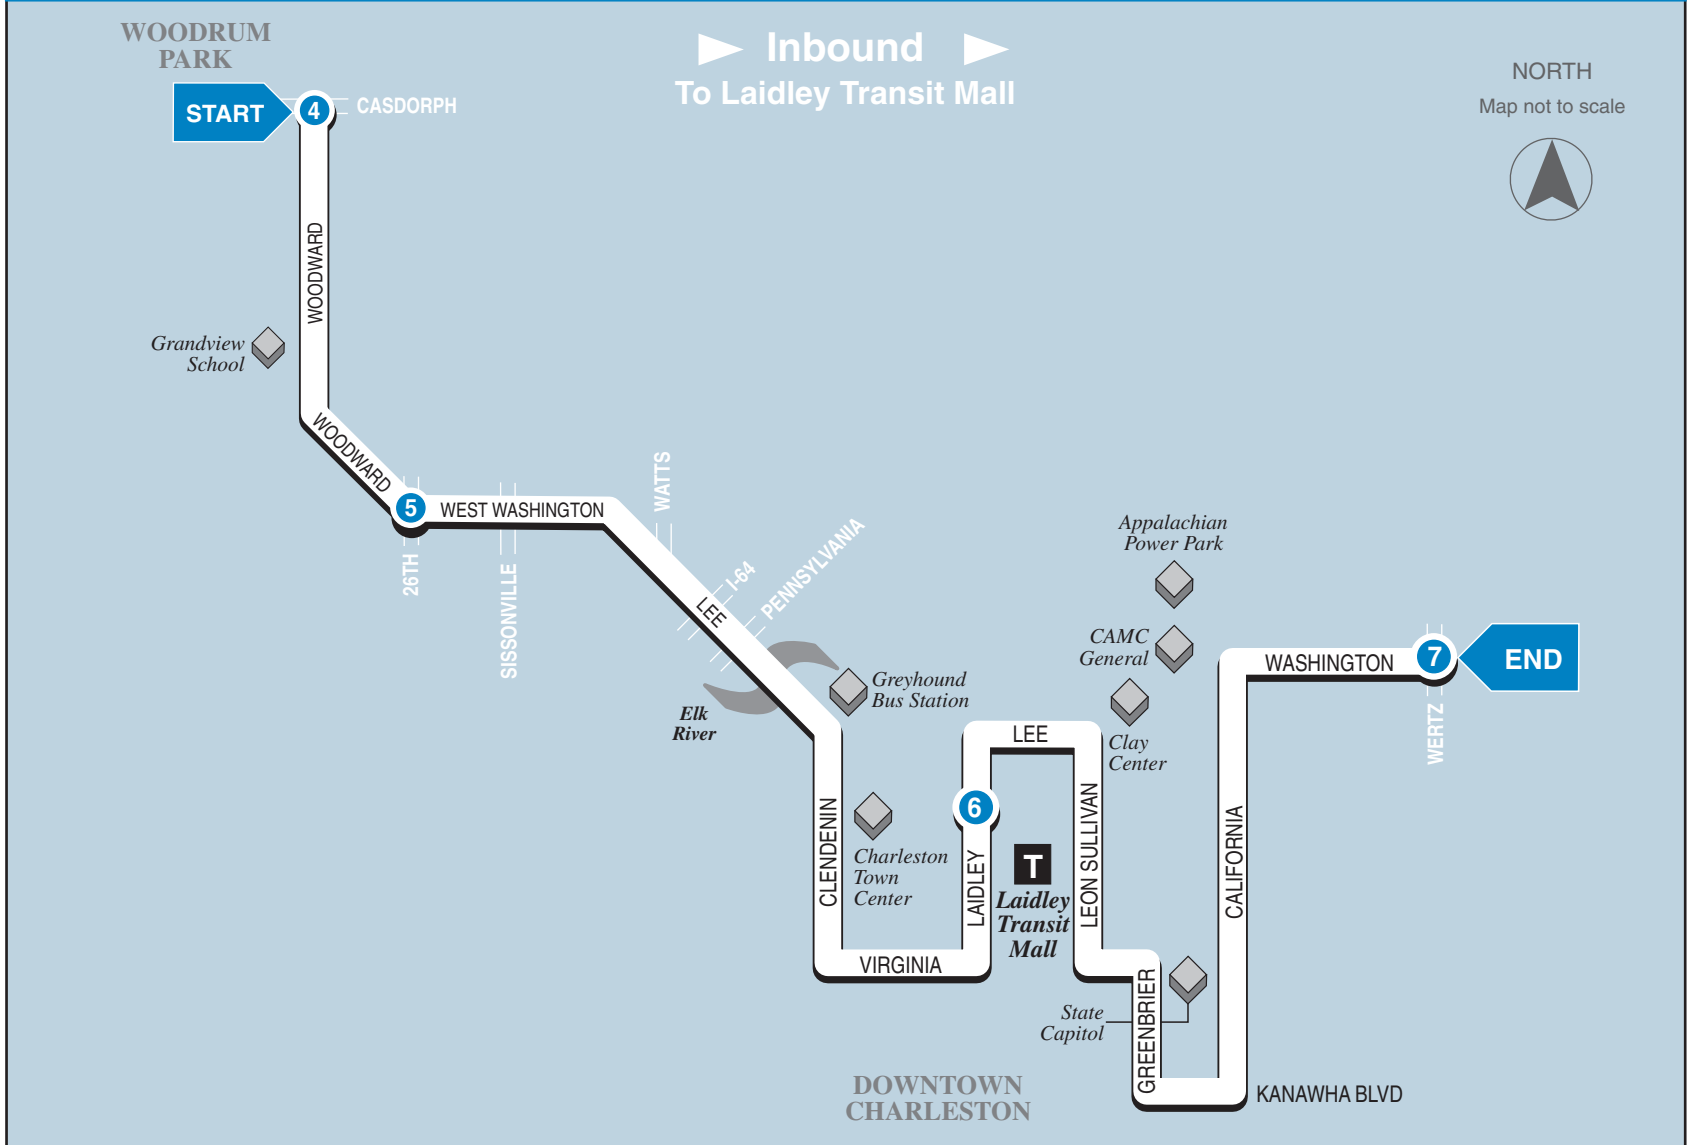

► Inbound ►
To Laidley Transit Mall

NORTH
Map not to scale

4

BUS STARTS
at
Woodward Dr.
and
Casdorph Rd.

5

Bus Leaves
from
7th Av.
and
26th St.

6

Bus Leaves
from
Laidley
Transit
Mall

7

BUS ENDS
at
Wertz &
Washington

*See Other
Side for
Trips from
Laidley
Transit
Mall ...*

WEEKDAYS

A.M.	7:20	7:27	7:45	7:57
	8:20	8:27	8:45	8:57
P.M.	9:20	9:27	9:45	9:57
	3:20	3:27	3:45	3:57
	4:20	4:27	4:45	4:57
	5:30	5:35	—	— To garage

SATURDAY/SUNDAY/HOLIDAY

No Saturday, Sunday and Holiday Service

**Kanawha Valley Regional
Transportation Authority**

Woodward Drive

ROUTE
4

Downtown Charleston • Grandview School
Woodward Drive • Woodrum Park