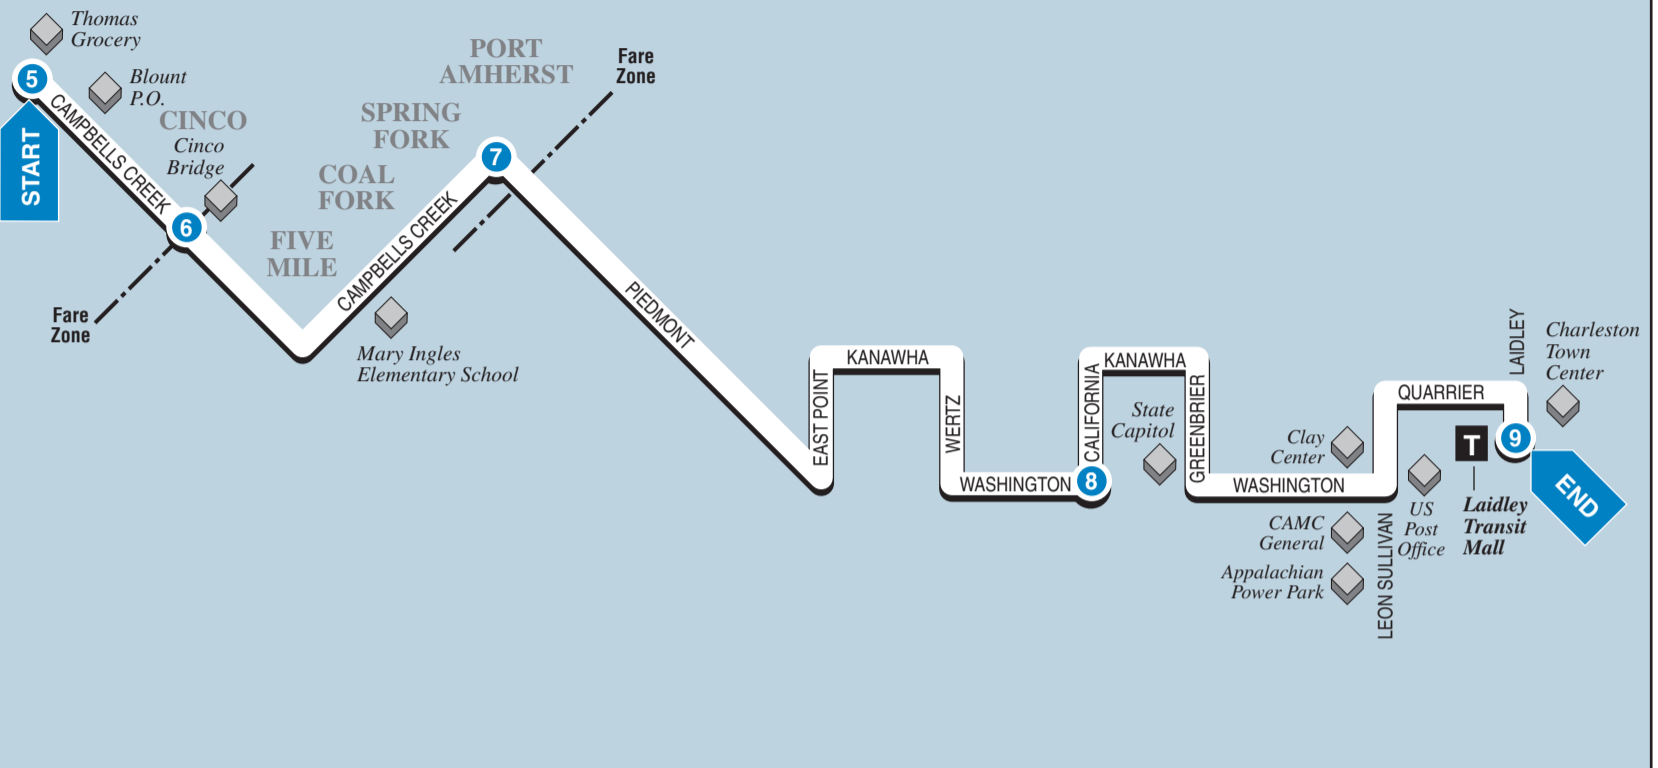

▶ Inbound ▶
To Laidley Transit Mall

NORTH
Map not to scale

5
BUS STARTS
at
Thomas
Grocery

6
Bus Leaves
Cinco
Bridge

7
Bus Leaves
from
Piedmont
and
Campbell's Creek

8
Bus Leaves
from
California
and
Washington

9
BUS ENDS
at
Laidley
Transit
Mall

*See Other
Side for
Trips from
Downtown
Charleston ...*

WEEKDAYS

A.M.	8:13 9:43	8:25 9:55	8:38 10:08	8:50 10:20	9:00 10:30
P.M.	1:13 4:25 6:05	1:25 4:40 6:20	1:34 4:53 6:33	1:50 5:10 6:42	2:00 5:20 6:52

SATURDAY/SUNDAY/HOLIDAY

No Saturday, Sunday and Holiday Service

Campbell's Creek Community