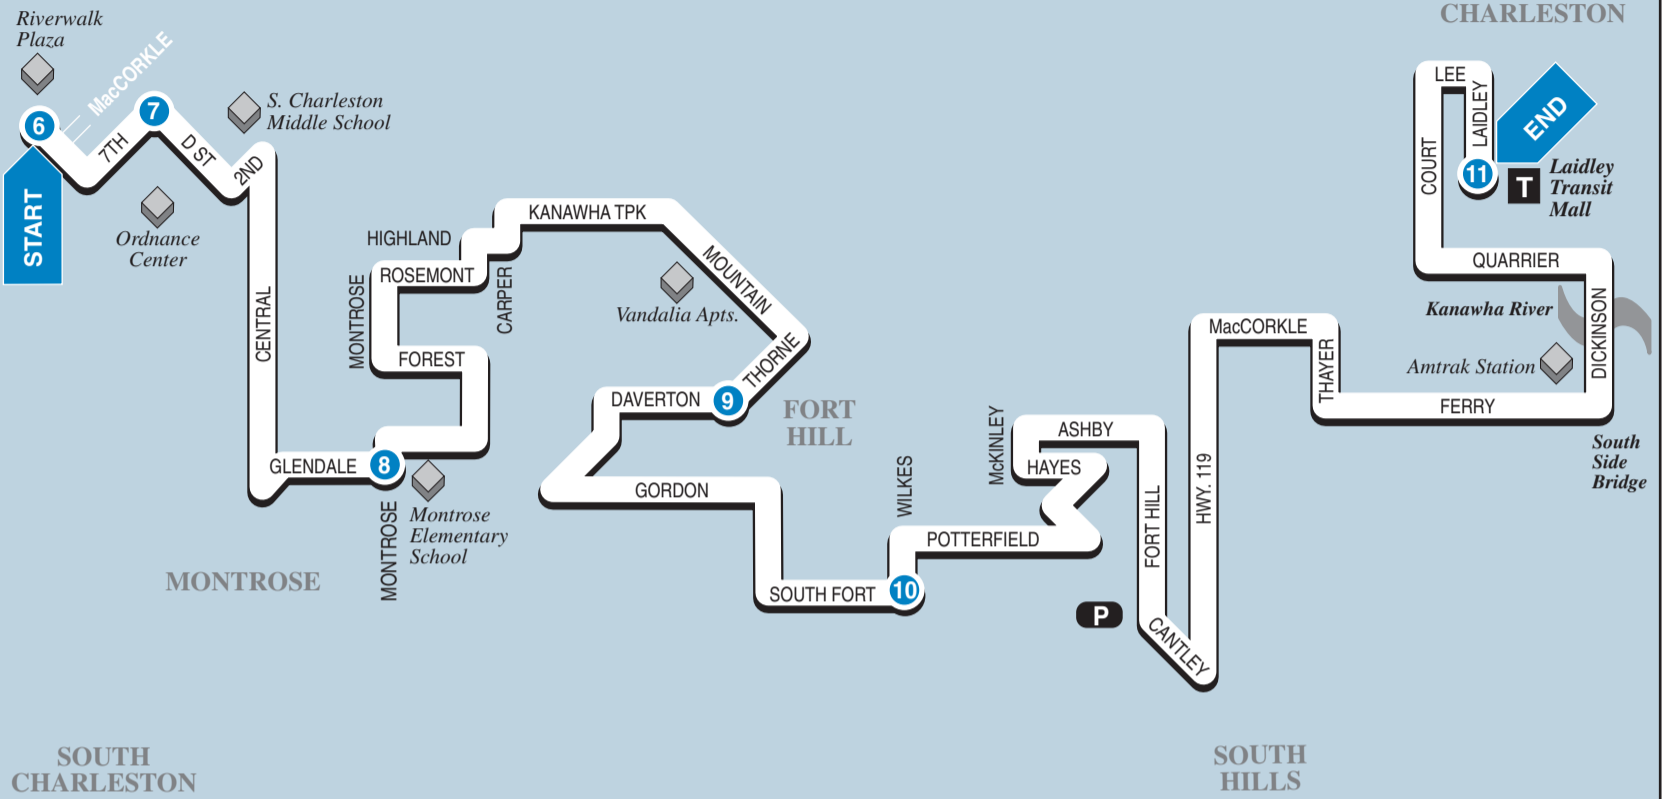

▶ Inbound ▶
To Laidley Transit Mall

NORTH
Map not to scale

DOWNTOWN CHARLESTON

- 6**
BUS STARTS
at
Riverwalk
Plaza
 - 7**
Bus Leaves
from
D St.
and
7th Av.
 - 8**
Bus Leaves
from
Montrose
and
Glendale
 - 9**
Bus Leaves
from
Daverton
and
Thorne
 - 10**
Bus Leaves
from
Wilkes
and
South Fort
 - 11**
BUS ENDS
at
Laidley
Transit
Mall
- See Other Side for Trips from Laidley Transit Mall ...*

SUNDAY/HOLIDAY

No Sunday and Holiday Service

**Kanawha Valley Regional
Transportation Authority**

Fort Hill / Montrose

ROUTE
18

Downtown Charleston • Amtrak Station
South Hills • Fort Hill • Riverwalk Plaza