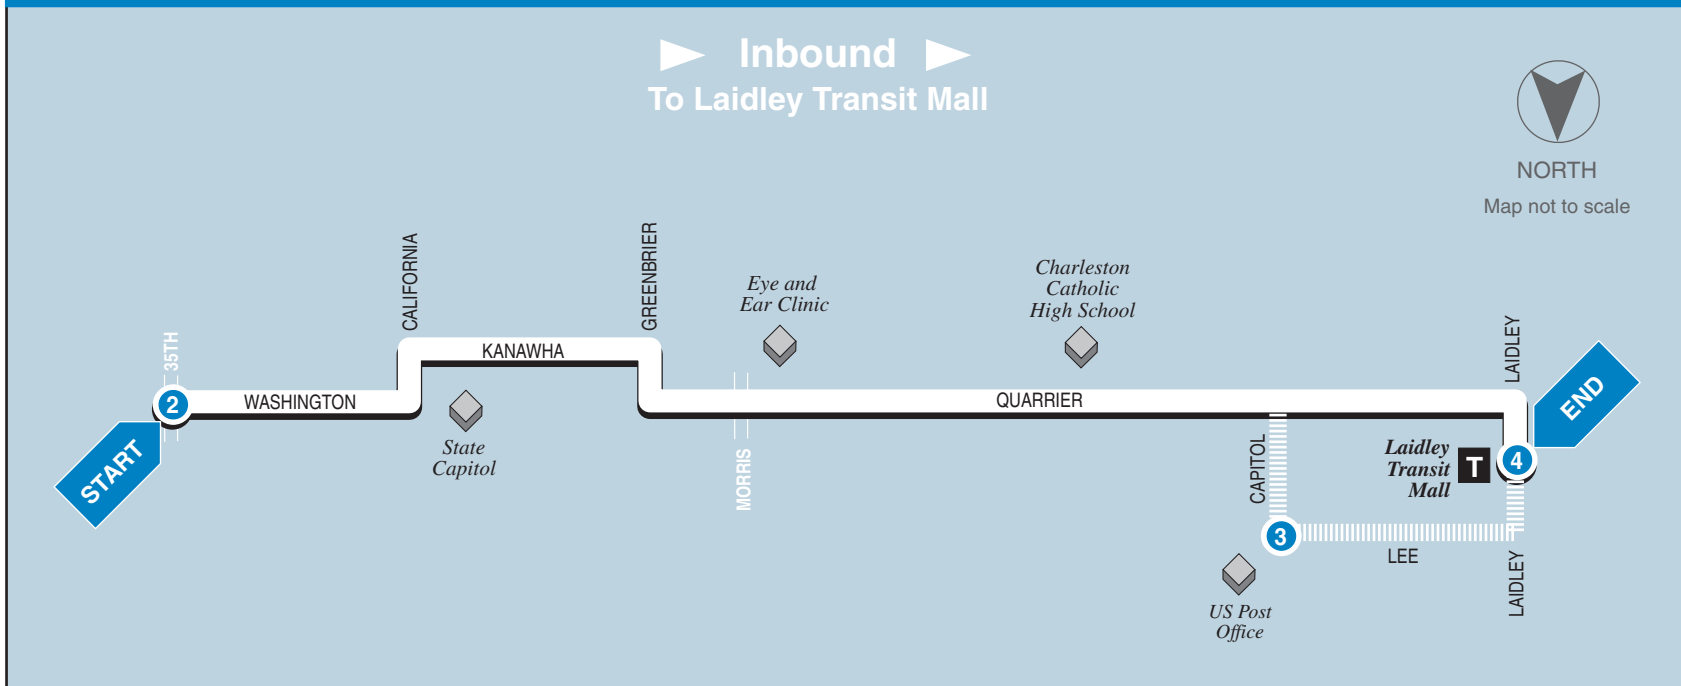

Inbound  
To Laidley Transit Mall

NORTH

Map not to scale

2

**BUS STARTS**  
at  
Capitol Complex

3

**BUS ENDS**  
at  
Lee and Capitol

4

**BUS ENDS**  
at  
Laidley Transit Mall

See Other Side for Trips to Capitol Complex ...

**WEEKDAYS**

A.M.	6:16	—	6:30
	6:31	—	6:45
	6:46	—	7:00
	7:16	—	7:30
	7:31	—	7:45
	7:46	—	8:00
	8:01	—	8:15
	8:16	—	8:30
	8:31	—	8:45
	8:46	—	9:00
	9:01	—	9:15
	9:16	—	9:30
	9:31	—	9:45
	10:06	—	10:20
	11:00 *	11:13	—
P.M.	12:00 *	12:13	—
	1:00 *	1:13	—
	2:00	2:13	2:36
	2:31	—	2:45
	3:01	—	3:15
	3:16	—	3:30
	3:30 *	3:38	—
	3:31	—	3:45
	3:46	—	4:00
	4:06	—	4:20
	4:16	—	4:30
	4:30 *	4:38	—
	4:36	—	4:50
	4:51	—	5:05
	5:16	—	5:30
	5:30 *	5:38	—
	5:31	—	5:45
	5:46	—	6:00
	6:16	—	6:30

\*Service provided by Trolley

**SUNDAY AND HOLIDAYS**

No Sunday and Holiday Service

The Capitol of West Virginia