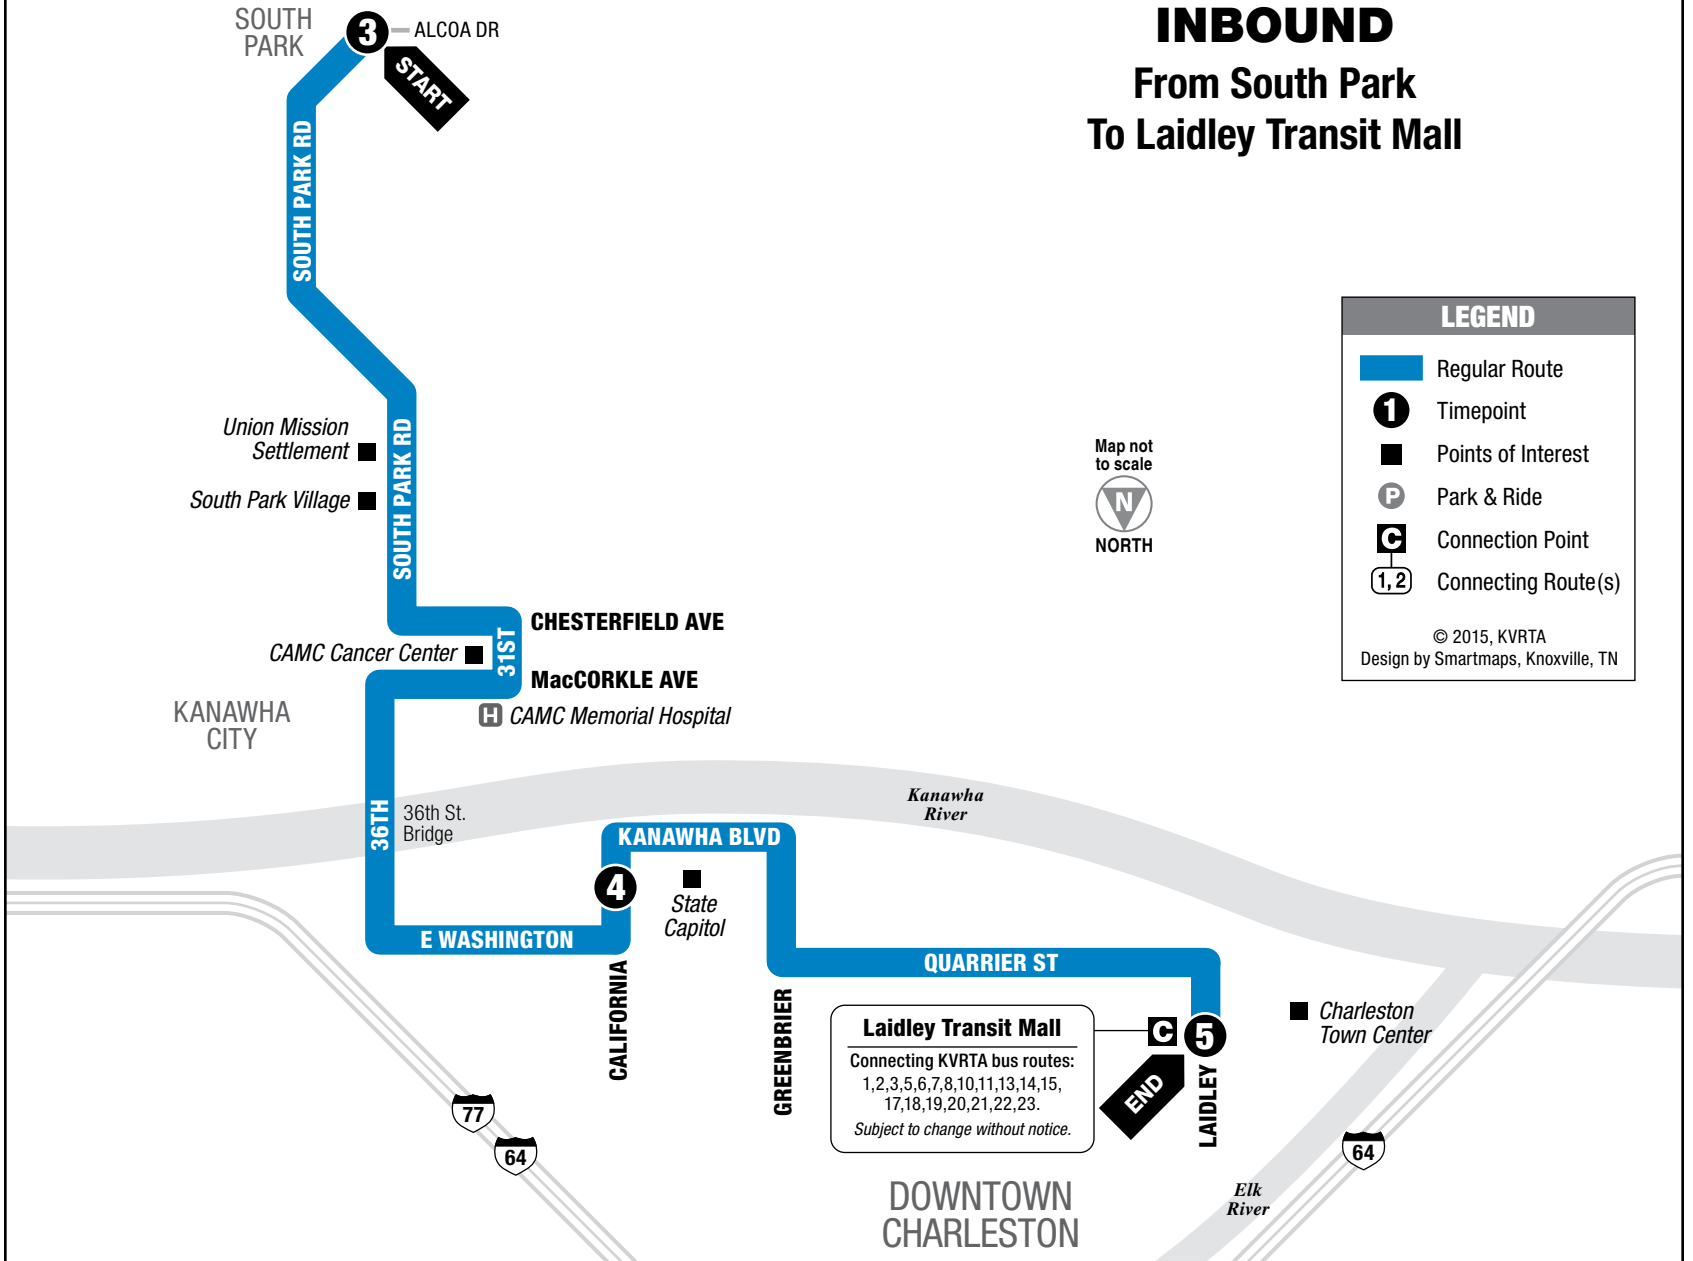

### INSTRUCTIONS

1	2	3	4
9:00	9:15	9:40	10:00
10:00	—	10:40	11:00
11:00	11:15	11:40	12:00
<b>12:00</b>	—	<b>12:40</b>	<b>1:00</b>
1:00	1:15	1:40	2:00

- 1** The bus stops at this location at listed times. Look for the column of times below the matching symbol in the schedule.
- Only certain trips operate along this portion of the route. See the schedule for trips that provide service here.
- G** 1,2,3 Connection point. Shows where this bus intersects with connecting routes.
- The bus stops at the times listed below the numbered symbol. Light times are A.M.; bold times are P.M.
- The timetable shows when the bus stops. Actual times may vary and depend upon traffic and weather conditions.

# ROUTE 16

## INBOUND From South Park To Laidley Transit Mall

### MONDAY – SATURDAY • INBOUND FROM SOUTH PARK TO LAIDLEY TRANSIT MALL

	<b>3</b> Alcoa Dr/ South Park	<b>4</b> Capitol Complex	<b>5</b> Laidley Transit Mall	See other side for trips FROM Downtown Charleston
AM	6:30	6:45	7:00	
	7:30	7:45	8:00	
	8:30	8:45	9:00	
	9:30	9:45	10:00	
	10:45	11:00	11:15	
	<b>12:45</b>	<b>1:00</b>	<b>1:15</b>	
PM	3:00	3:15	3:30	
	4:00	4:15	4:30	
	5:00	5:15	5:30	