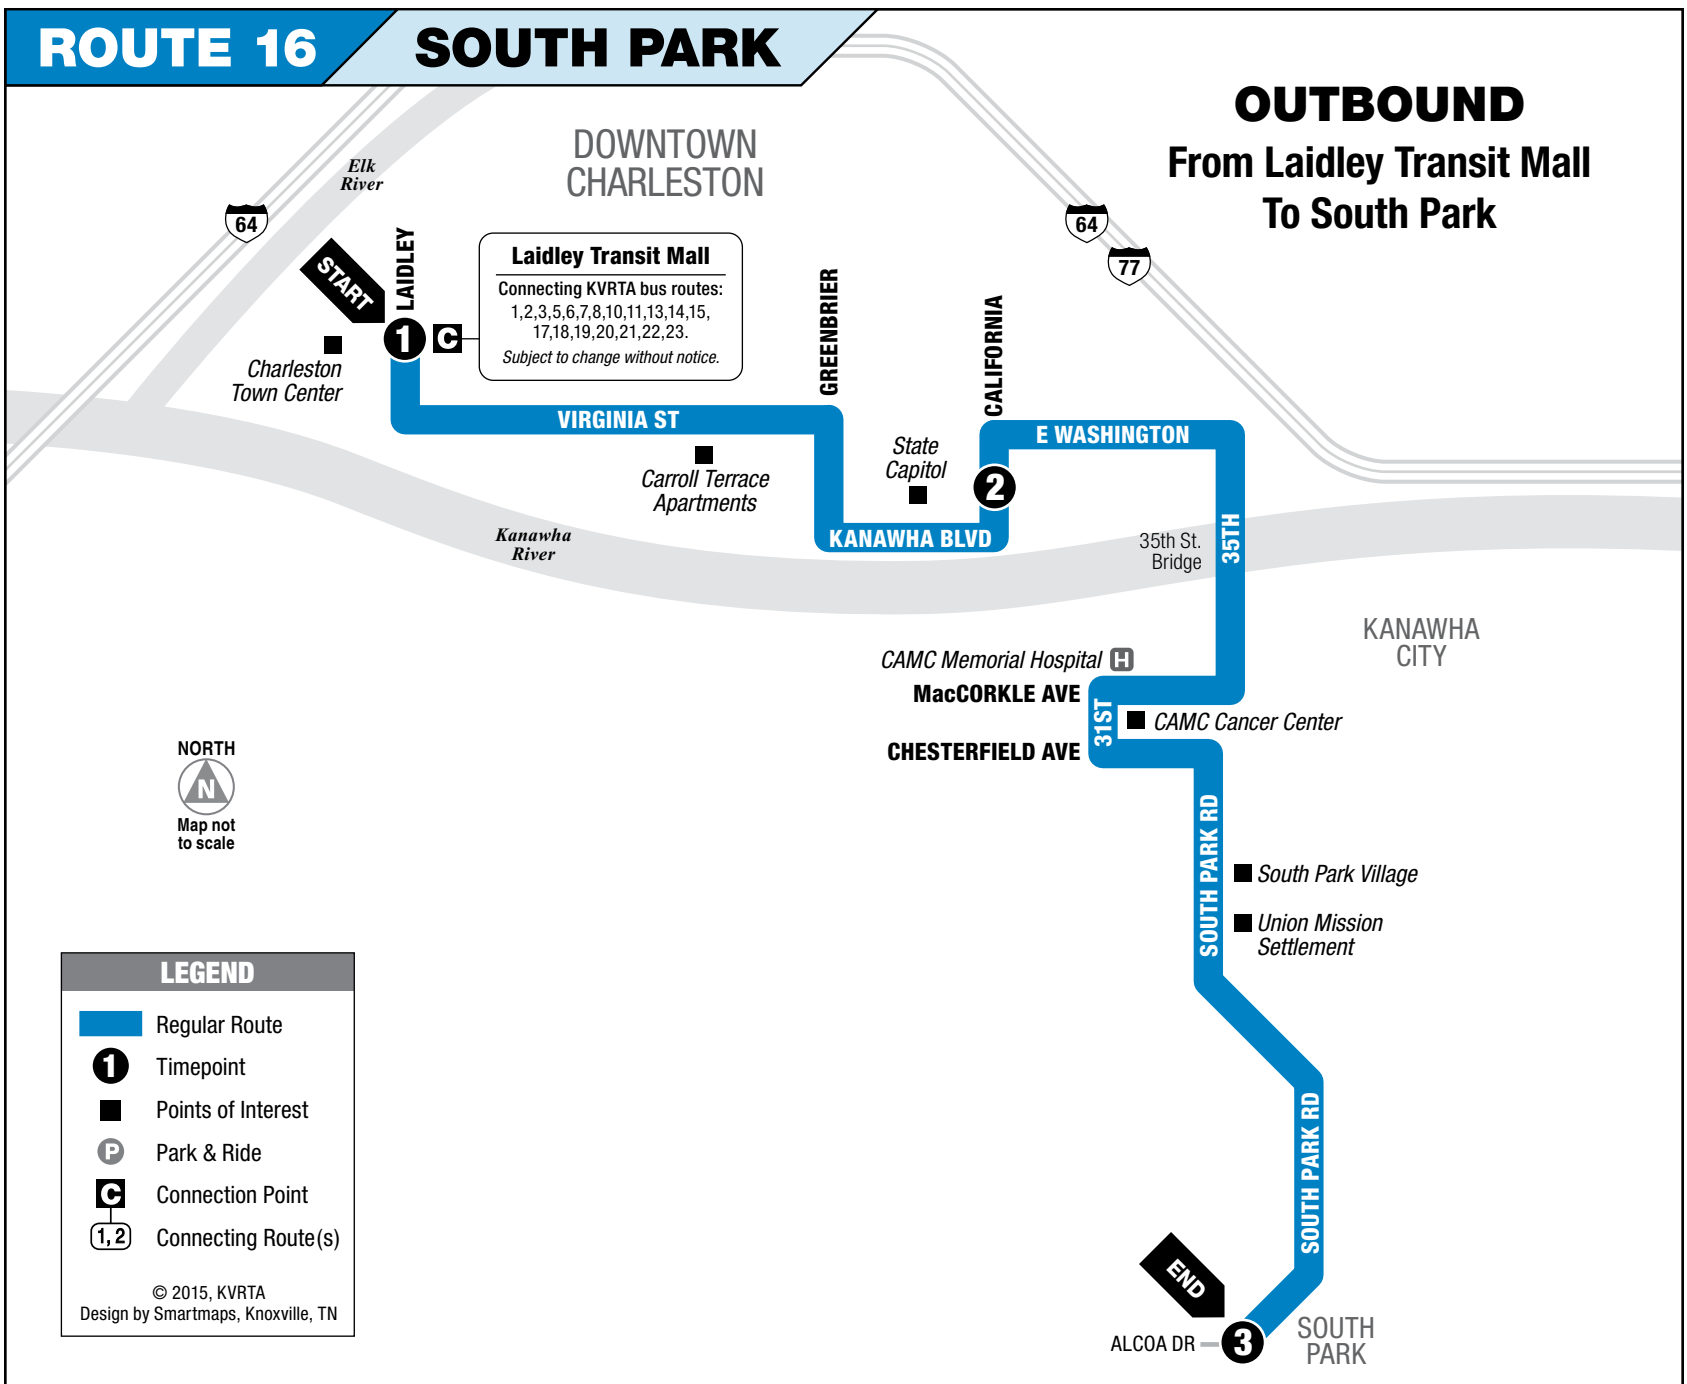

# ROUTE 16

### MONDAY – SATURDAY • OUTBOUND FROM LAIDLEY TRANSIT MALL TO SOUTH PARK

	1 Laidley Transit Mall	2 Capitol Complex	3 Alcoa Dr/ South Park	See other side for trips TO Downtown Charleston
AM	7:00	7:15	7:28	
	8:00	8:15	8:28	
	9:00	9:15	9:28	
	10:00	10:15	10:28	
PM	<b>12:15</b>	<b>12:30</b>	<b>12:43</b>	
	<b>2:30</b>	<b>2:45</b>	<b>2:58</b>	
	<b>3:30</b>	<b>3:45</b>	<b>3:58</b>	
	<b>4:30</b>	<b>4:45</b>	<b>4:58</b>	
	<b>5:30</b>	<b>5:45</b>	<b>5:58</b>	

### MONDAY – SATURDAY • INBOUND FROM SOUTH PARK TO LAIDLEY TRANSIT MALL

	<b>3</b> Alcoa Dr/ South Park	<b>4</b> Capitol Complex	<b>5</b> Laidley Transit Mall	See other side for trips FROM Downtown Charleston
AM	6:30	6:45	7:00	
	7:30	7:45	8:00	
	8:30	8:45	9:00	
	9:30	9:45	10:00	
	10:45	11:00	11:15	
	<b>12:45</b>	<b>1:00</b>	<b>1:15</b>	
PM	3:00	3:15	3:30	
	4:00	4:15	4:30	
	5:00	5:15	5:30	