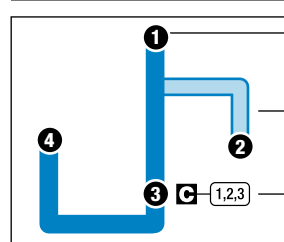

INSTRUCTIONS

1	2	3	4
9:00	9:15	9:40	10:00
10:00	—	10:40	11:00
11:00	11:15	11:40	12:00
12:00	—	12:40	1:00
1:00	1:15	1:40	2:00

- **1** The bus stops at this location at listed times. Look for the column of times below the matching symbol in the schedule.
- Only certain trips operate along this portion of the route. See the schedule for trips that provide service here.
- **G** 1,2,3 Connection point. Shows where this bus intersects with connecting routes.
- The bus stops at the times listed below the numbered symbol. Light times are A.M.; bold times are P.M.
- The timetable shows when the bus stops. Actual times may vary and depend upon traffic and weather conditions.

For more information call: 343-7586 • www.rideonkrt.com