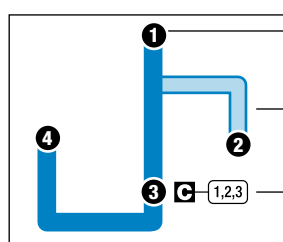

INSTRUCTIONS

1	2	3	4
9:00	9:15	9:40	10:00
10:00	—	10:40	11:00
11:00	11:15	11:40	12:00
12:00	—	12:40	1:00
1:00	1:15	1:40	2:00

- **1** The bus stops at this location at listed times. Look for the column of times below the matching symbol in the schedule.
- **2** Only certain trips operate along this portion of the route. See the schedule for trips that provide service here.
- **G** **1,2,3** Connection point. Shows where this bus intersects with connecting routes.
- **1** The bus stops at the times listed below the numbered symbol. Light times are A.M.; bold times are P.M.
- **1** The timetable shows when the bus stops. Actual times may vary and depend upon traffic and weather conditions.

For more information call: 343-7586 • www.rideonkrt.com