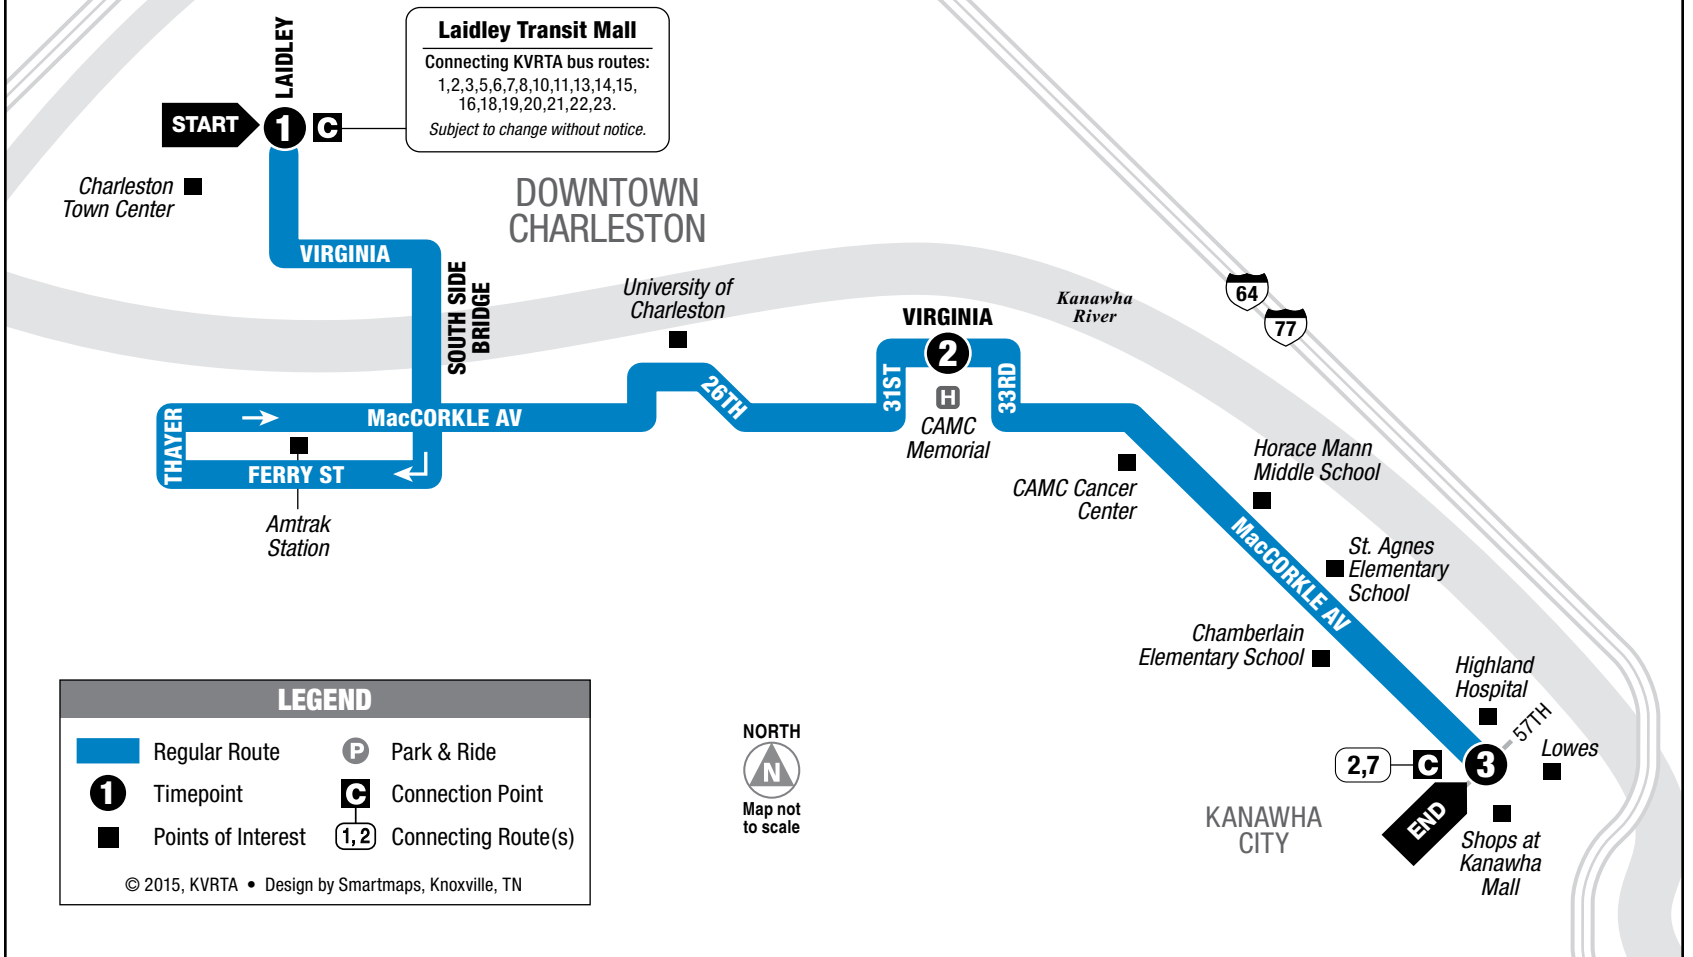

ROUTE 17

SOUTH SIDE

OUTBOUND

From Laidley Transit Mall
To Shops at Kanawha Mall

MONDAY – FRIDAY • OUTBOUND FROM LAIDLEY TRANSIT MALL TO SHOPS AT KANAWHA MALL

	1 Laidley Transit Mall	2 CAMC Memorial	3 Shops at Kanawha Mall
AM	6:15	6:26	6:40
	7:15	7:26	7:40
	8:15	8:26	8:40
	9:15	9:26	9:40
	10:15	10:26	10:40
PM	10:45	10:56	11:10
	11:45	11:56	12:10
	12:45	12:56	1:10
	1:45	1:56	2:10
	2:45	2:56	3:10
	3:45	3:56	4:10
	4:45	4:56	5:10
	5:45	5:56	6:10
	6:45	6:56	7:10
	8:15	8:26	8:40
9:15	9:26	9:40	

SATURDAY • OUTBOUND FROM LAIDLEY TRANSIT MALL TO SHOPS AT KANAWHA MALL

	1 Laidley Transit Mall	2 CAMC Memorial	3 Shops at Kanawha Mall
AM	7:15	7:26	7:40
	8:15	8:26	8:40
	9:15	9:26	9:40
	10:15	10:26	10:40
	11:15	11:26	11:40
PM	12:45	12:56	1:10
	1:45	1:56	2:10
	2:45	2:56	3:10
	3:45	3:56	4:10
	4:45	4:56	5:10
	5:45	5:56	6:10
	6:45	6:56	7:10
	8:15	8:26	8:40
9:15	9:26	9:40	

For more information call: 343-7586 • www.rideonkrt.com

ROUTE 17

SOUTH SIDE

INBOUND

From Shops at Kanawha Mall
To Laidley Transit Mall

Laidley Transit Mall
Connecting KVRTA bus routes:
1,2,3,5,6,7,8,10,11,13,14,15,
16,18,19,20,21,22,23.
Subject to change without notice.

See other side for trips FROM Downtown Charleston

No Sunday or Holiday Service.

Kanawha Valley Regional
Transportation Authority

ROUTE

17

MONDAY-SATURDAY

Effective: November 2015

South Side