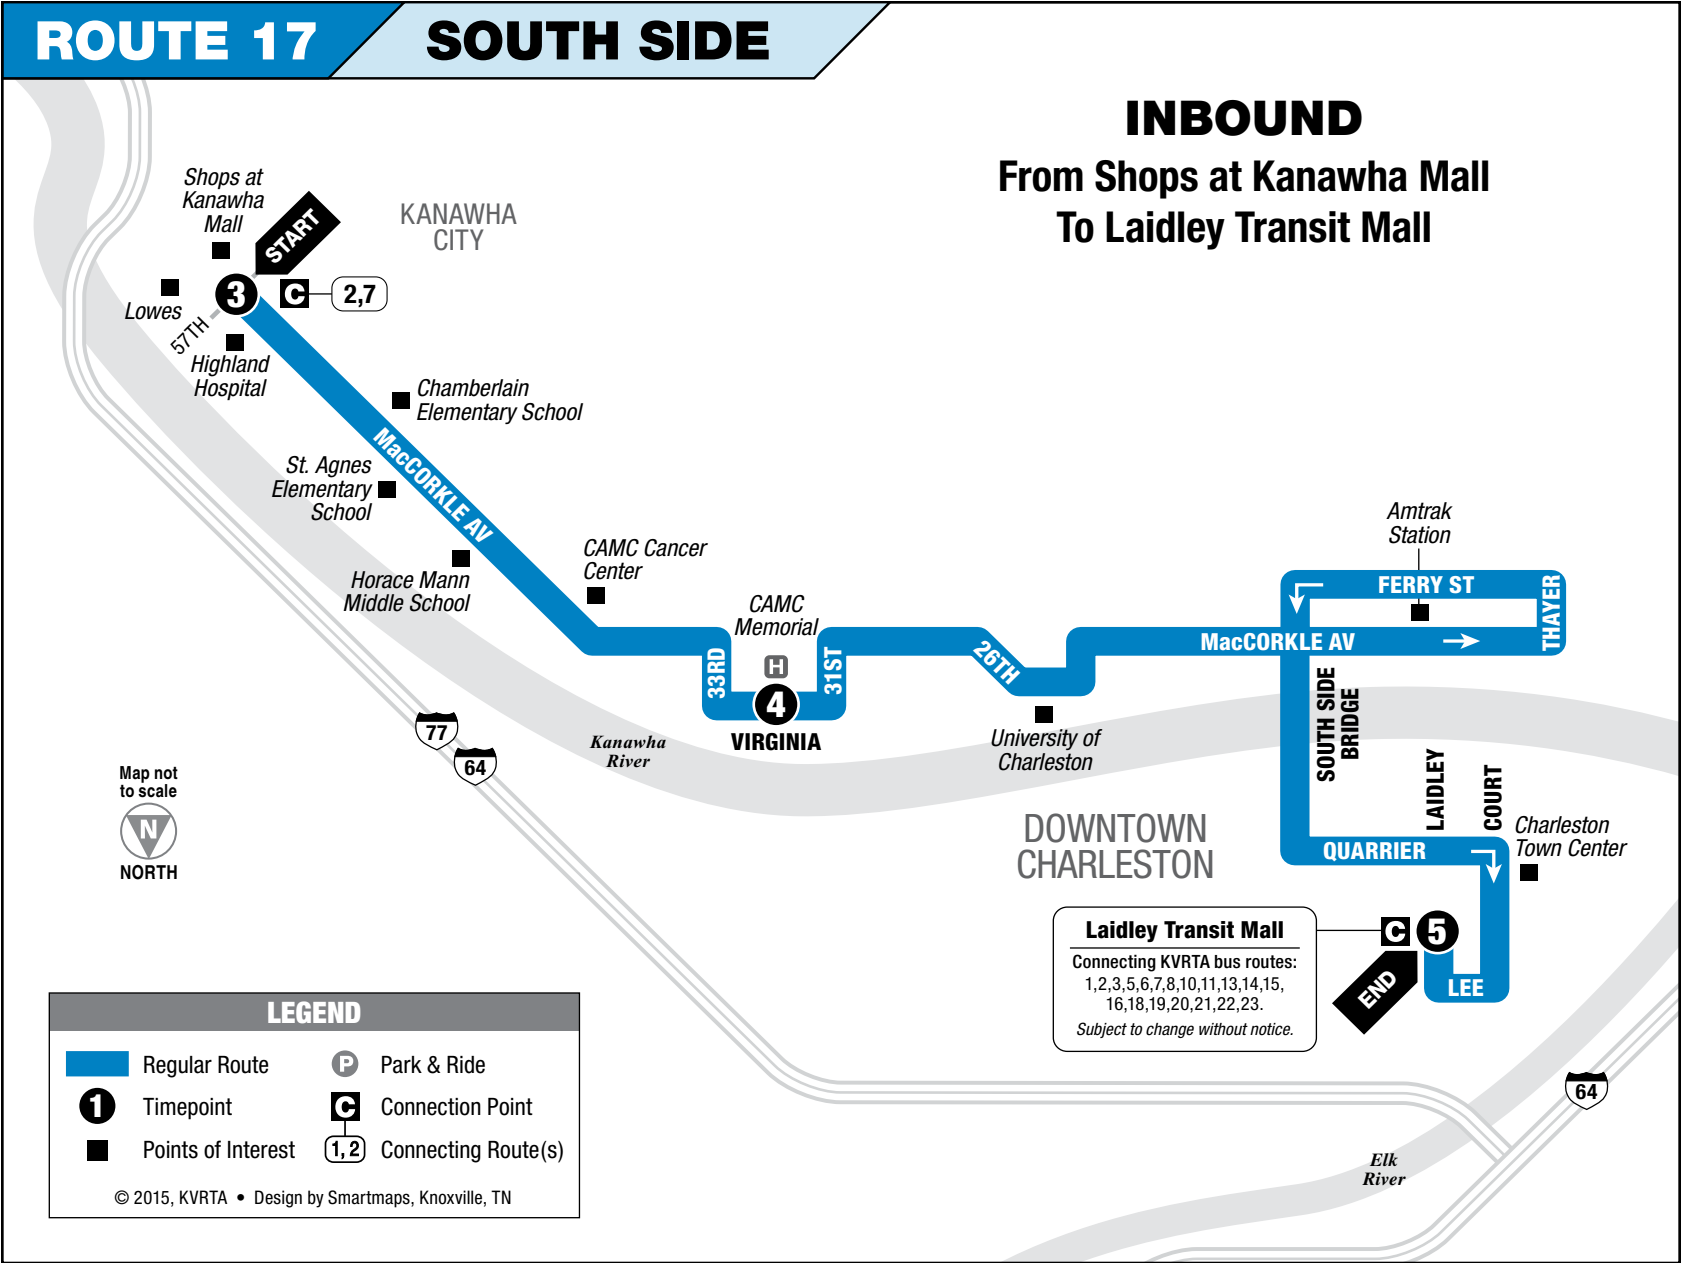

INSTRUCTIONS

1	2	3	4
9:00	9:15	9:40	10:00
10:00	—	10:40	11:00
11:00	11:15	11:40	12:00
12:00	—	12:40	1:00
1:00	1:15	1:40	2:00

- 1** The bus stops at this location at listed times. Look for the column of times below the matching symbol in the schedule.
- 2** Only certain trips operate along this portion of the route. See the schedule for trips that provide service here.
- G** **1,2,3** Connection point. Shows where this bus intersects with connecting routes.
- 1** The bus stops at the times listed below the numbered symbol. Light times are A.M.; bold times are P.M.
- 1** The timetable shows when the bus stops. Actual times may vary and depend upon traffic and weather conditions.

For more information call: 343-7586 • www.rideonkrt.com

ROUTE 17

SOUTH SIDE

INBOUND

From Shops at Kanawha Mall
To Laidley Transit Mall

Laidley Transit Mall
Connecting KVRTA bus routes:
1,2,3,5,6,7,8,10,11,13,14,15,
16,18,19,20,21,22,23.
Subject to change without notice.

SATURDAY • INBOUND FROM SHOPS AT KANAWHA MALL TO LAIDLEY TRANSIT MALL

	3 Shops at Kanawha Mall	4 CAMC Memorial	5 Laidley Transit Mall
AM	7:45	7:59	8:15
	8:45	8:59	9:15
	9:45	9:59	10:15
	10:45	10:59	11:15
	12:15	12:29	12:45
PM	1:15	1:29	1:45
	2:15	2:29	2:45
	3:15	3:29	3:45
	4:15	4:29	4:45
	5:15	5:29	5:45
	6:15	6:29	6:45
	7:45	7:59	8:15
	8:45	8:59	9:15
9:45	9:59	10:15	

See other side for trips FROM Downtown Charleston

No Sunday or Holiday Service.

Kanawha Valley Regional
Transportation Authority

ROUTE

17

MONDAY-SATURDAY

Effective: November 2015

South Side