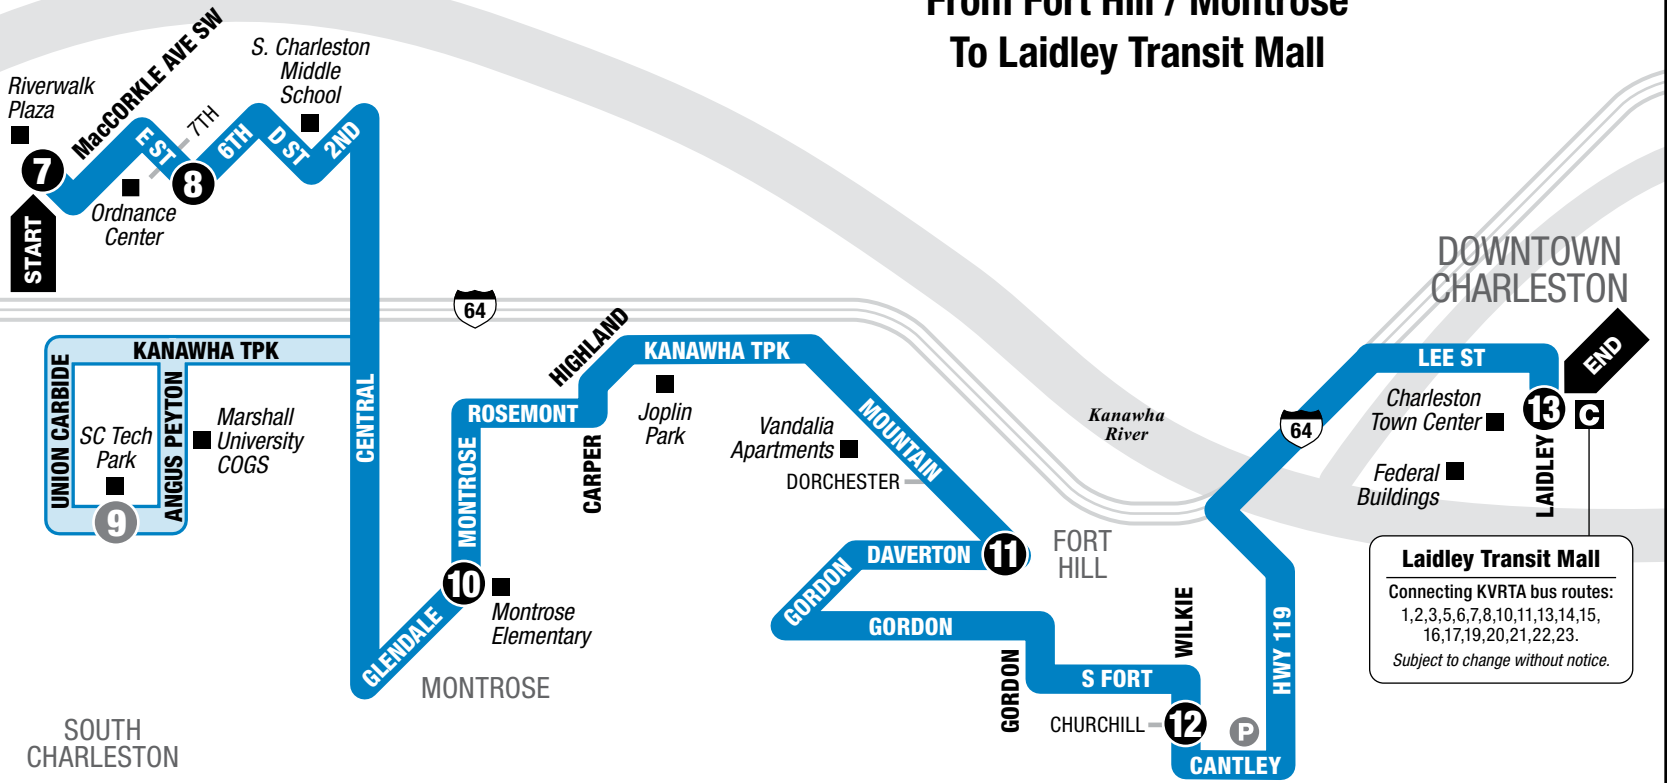

For more information call: 343-7586 • www.rideonkrt.com

ROUTE 18

FORT HILL / MONTROSE

INBOUND From Fort Hill / Montrose To Laidley Transit Mall

Laidley Transit Mall
Connecting KVRTA bus routes:
1,2,3,5,6,7,8,10,11,13,14,15,
16,17,19,20,21,22,23.
Subject to change without notice.

LEGEND

- Regular Route
- 1 Timepoint
- Points of Interest
- P Park & Ride
- C Connection Point
- 1,2 Connecting Route(s)

© 2015, KVRTA • Design by Smartmaps, Knoxville, TN

MONDAY – FRIDAY • INBOUND FROM FORT HILL / MONTROSE TO LAIDLEY TRANSIT MALL

	7 Riverwalk	8 E St at 6th Ave	9 SC Tech Center	10 Montrose Dr at Glendale Ave	11 Daverton Rd at Thorne Rd	12 Wilkie Dr at Churchill Dr	13 Laidley Transit Mall	See other side for trips FROM Downtown Charleston
AM	—	6:55	—	7:05	7:10	7:18	7:28	
	8:17	8:21	—	8:31	8:36	8:44	8:54	
	9:47	9:51	9:59	10:06	10:11	10:19	10:29	
	11:22	11:26	11:34	Bus travels to Laidley Transit Mall via West Charleston/St. Albans Route.			11:54	
PM	1:37	1:41	1:49	Bus travels to Garage via West Charleston/St. Albans Route.			—	
	3:17	3:21	3:29	3:36	3:41	3:49	3:59	
	4:47	4:51	4:59	5:06	5:11	5:19	5:29	
	—	—	6:50	Bus travels to Garage via West Charleston/St. Albans Route.			—	
	—	10:00	Bus travels to Laidley Transit Mall via West Charleston/St. Albans Route.			10:20		

Shaded trips operate Monday–Thursday ONLY.

SATURDAY • INBOUND FROM FORT HILL / MONTROSE TO LAIDLEY TRANSIT MALL

	7 Riverwalk	8 E St at 6th Ave	9 SC Tech Center	10 Montrose Dr at Glendale Ave	11 Daverton Rd at Thorne Rd	12 Wilkie Dr at Churchill Dr	13 Laidley Transit Mall	See other side for trips FROM Downtown Charleston
AM	—	6:54	—	7:00	7:10	7:20	7:30	
	8:20	8:24	—	8:30	8:40	8:50	9:00	
	9:50	9:54	—	10:00	10:10	10:20	10:30	
PM	3:20	3:24	—	3:30	3:40	3:50	4:00	
	4:50	4:54	—	5:00	5:10	5:20	5:30	