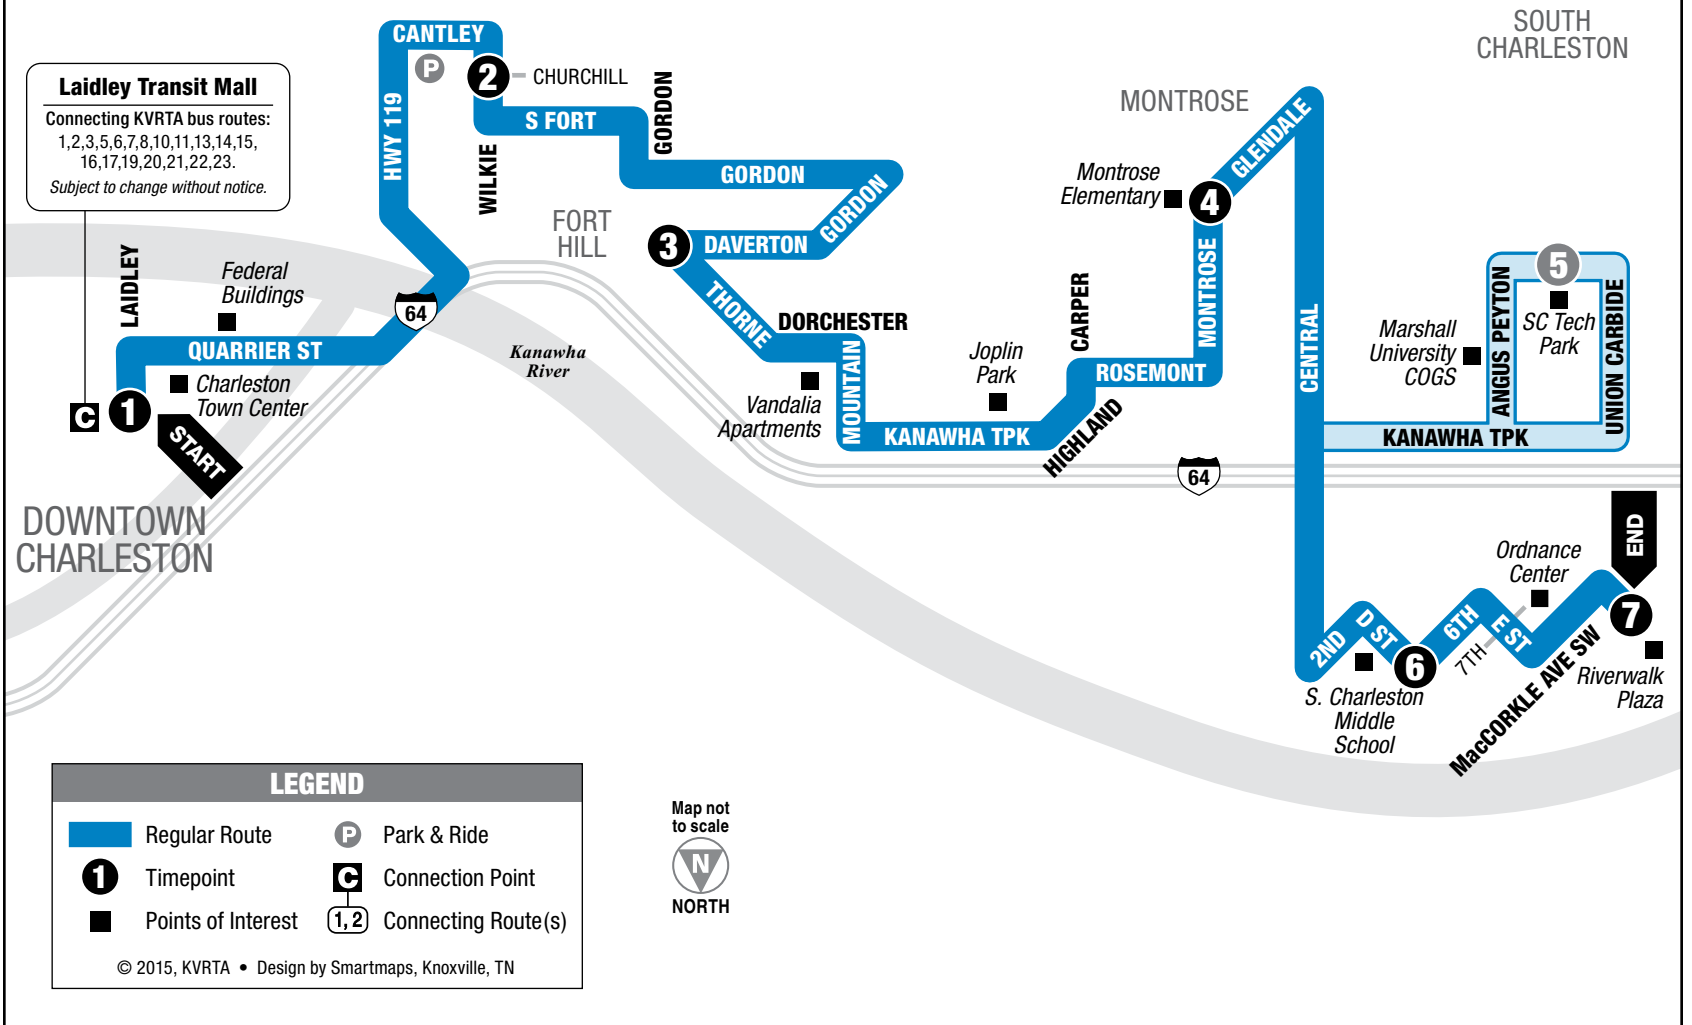

ROUTE 18

FORT HILL / MONTROSE

OUTBOUND From Laidley Transit Mall To Fort Hill / Montrose

MONDAY – FRIDAY • OUTBOUND FROM LAIDLEY TRANSIT MALL TO FORT HILL / MONTROSE

	1 Laidley Transit Mall	2 Wilkie Dr at Churchill Dr	3 Daverton Rd at Thorne Rd	4 Montrose Dr at Glendale Ave	5 SC Tech Center	6 E St at 6th Ave	7 Riverwalk	See other side for trips TO Downtown Charleston
AM	7:30	7:40	7:48	7:53	8:00	8:08	8:12	
	9:00	9:10	9:18	9:23	9:30	9:38	9:42	
	10:35	Bus travels to SC Tech Park via West Charleston/St. Albans Route.			10:55	11:03	11:07	
	1:00	Bus travels to SC Tech Park via West Charleston/St. Albans Route.			1:20	1:28	1:32	
PM	2:30	2:40	2:48	2:53	3:00	3:08	3:12	
	4:00	4:10	4:18	4:23	4:30	4:38	4:42	
	5:30	5:40	5:48	5:53	6:00	6:08	—	
	6:30	Bus travels to SC Tech Park via West Charleston/St. Albans Route.			6:50	—	—	
	9:25	Bus travels to SC Tech Park via West Charleston/St. Albans Route.			9:45	—	—	

Shaded trips operate Monday–Thursday ONLY.

SATURDAY • OUTBOUND FROM LAIDLEY TRANSIT MALL TO FORT HILL / MONTROSE

	1 Laidley Transit Mall	2 Wilkie Dr at Churchill Dr	3 Daverton Rd at Thorne Rd	4 Montrose Dr at Glendale Ave	5 SC Tech Center	6 E St at 6th Ave	7 Riverwalk	See other side for trips TO Downtown Charleston
AM	7:30	7:40	7:50	8:00	—	8:06	8:10	
	9:00	9:10	9:20	9:30	—	9:36	9:40	
PM	2:30	2:40	2:50	3:00	—	3:06	3:10	
	4:00	4:10	4:20	4:30	—	4:36	4:40	
	5:30	5:40	5:50	6:00	—	6:06	6:10	

Shaded trips operate Monday–Thursday ONLY.

SATURDAY • INBOUND FROM FORT HILL / MONTROSE TO LAIDLEY TRANSIT MALL

	7 Riverwalk	8 E St at 6th Ave	9 SC Tech Center	10 Montrose Dr at Glendale Ave	11 Daverton Rd at Thorne Rd	12 Wilkie Dr at Churchill Dr	13 Laidley Transit Mall	See other side for trips FROM Downtown Charleston
AM	—	6:54	—	7:00	7:10	7:20	7:30	
	8:20	8:24	—	8:30	8:40	8:50	9:00	
	9:50	9:54	—	10:00	10:10	10:20	10:30	
PM	3:20	3:24	—	3:30	3:40	3:50	4:00	
	4:50	4:54	—	5:00	5:10	5:20	5:30	