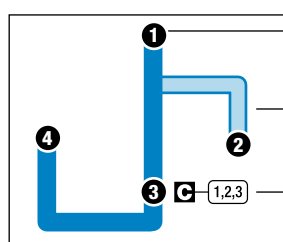

INSTRUCTIONS

1	2	3	4
9:00	9:15	9:40	10:00
10:00	—	10:40	11:00
11:00	11:15	11:40	12:00
12:00	—	12:40	1:00
1:00	1:15	1:40	2:00

- **1** The bus stops at this location at listed times. Look for the column of times below the matching symbol in the schedule.
- **—** Only certain trips operate along this portion of the route. See the schedule for trips that provide service here.
- **C** Connection point. Shows where this bus intersects with connecting routes.
- **1,2,3** The bus stops at the times listed below the numbered symbol. Light times are A.M.; bold times are P.M.
- **1,2,3** The timetable shows when the bus stops. Actual times may vary and depend upon traffic and weather conditions.

For more information call: 343-7586 • www.rideonkrt.com