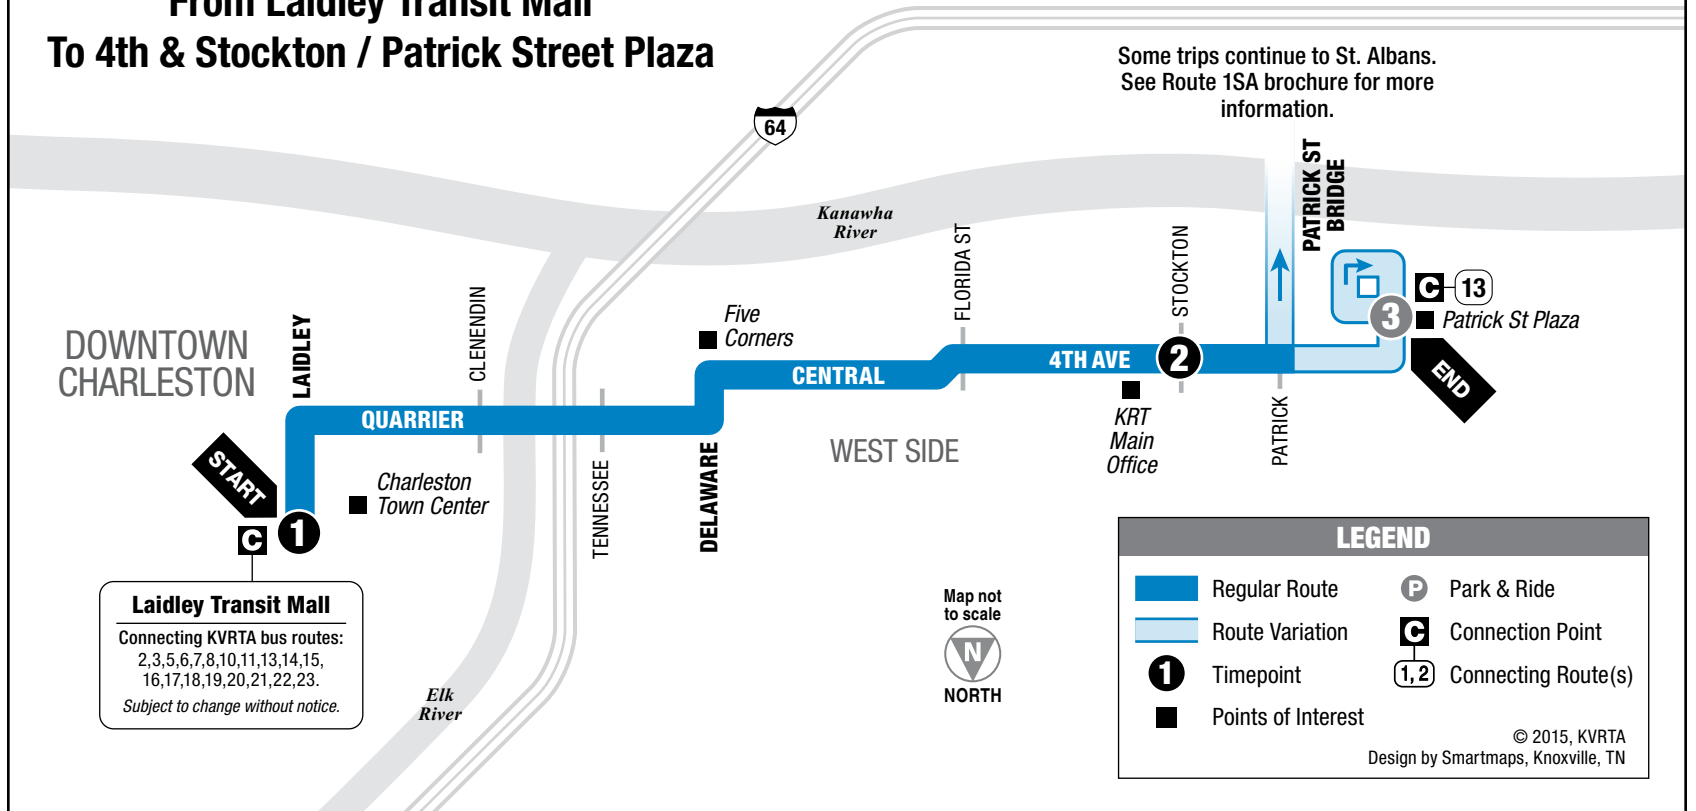

ROUTE 1wc

WEST CHARLESTON

OUTBOUND

From Laidley Transit Mall
To 4th & Stockton / Patrick Street Plaza

MONDAY – FRIDAY • OUTBOUND FROM LAIDLEY TRANSIT MALL TO PATRICK STREET PLAZA

	1 Laidley Transit Mall	2 4th at Stockton	3 Patrick Street Plaza
	5:45	5:57	—
	6:00	6:12	—
	6:30	6:42	—
	6:45	6:57	7:00
	7:00	7:12	—
	7:15	7:27	7:30
	7:30	7:42	—
	7:45	7:57	8:00
	8:00	8:12	—
	8:15	8:27	8:30
	8:30	8:42	—
	8:45	8:57	9:00
	9:00	9:12	—
	9:15	9:27	9:30
	9:30	9:42	—
	9:45	9:57	10:00
	10:00	10:12	—
	10:15	10:27	10:30
	10:30	10:42	—
	10:45	10:57	11:00
	11:00	11:12	—
	11:15	11:27	11:30
	11:30	11:42	—
	11:55	12:07	12:10
	12:00	12:12	—
	12:15	12:27	12:30
	12:30	12:42	—
	12:45	12:57	1:00
	1:00	1:12	—
	1:15	1:27	1:30
	1:30	1:42	—
	1:55	2:07	2:10
	2:00	2:12	—
	2:15	2:27	2:30
	2:30	2:42	—
	2:55	3:07	3:10
	3:00	3:12	—
	3:15	3:27	3:30
	3:30	3:42	—
	4:00	4:12	—
	4:15	4:27	4:30
	4:30	4:42	—
	4:45	4:57	—
	5:00	5:12	—
	5:15	5:27	—
	5:45	5:57	—
	6:00	6:12	—
	6:15	6:27	—
	—	6:57	7:00
	7:00	7:12	—
	7:15	7:27	—
	7:45	7:55	—
	8:15	8:25	—
	9:00	9:10	—
	9:20	9:32	—
	11:15	11:27	—

Some trips originate in St. Albans.
See Route 1SA brochure for more
information.

LEGEND

- Regular Route
- Route Variation
- Timepoint
- Points of Interest
- Park & Ride
- Connection Point
- Connecting Route(s)

SUNDAY • INBOUND FROM PATRICK STREET PLAZA TO LAIDLEY TRANSIT MALL

	3 Patrick Street Plaza	4 4th at Stockton	5 Laidley Transit Mall
	—	5:05	5:15
	—	7:02	7:15
AM	—	9:02	9:15
	—	11:02	11:15
	—	1:02	1:15
	—	3:02	3:15
	—	5:02	5:15
PM	—	7:02	7:15
	—	9:02	9:15
	—	11:02	11:15
	—	12:47	—

No service from Patrick Street Plaza on Sunday.

See other side for trips FROM Downtown Charleston

Kanawha Valley Regional
Transportation Authority

ROUTE
1WC
DAILY SERVICE

Effective: November 2015

West Charleston