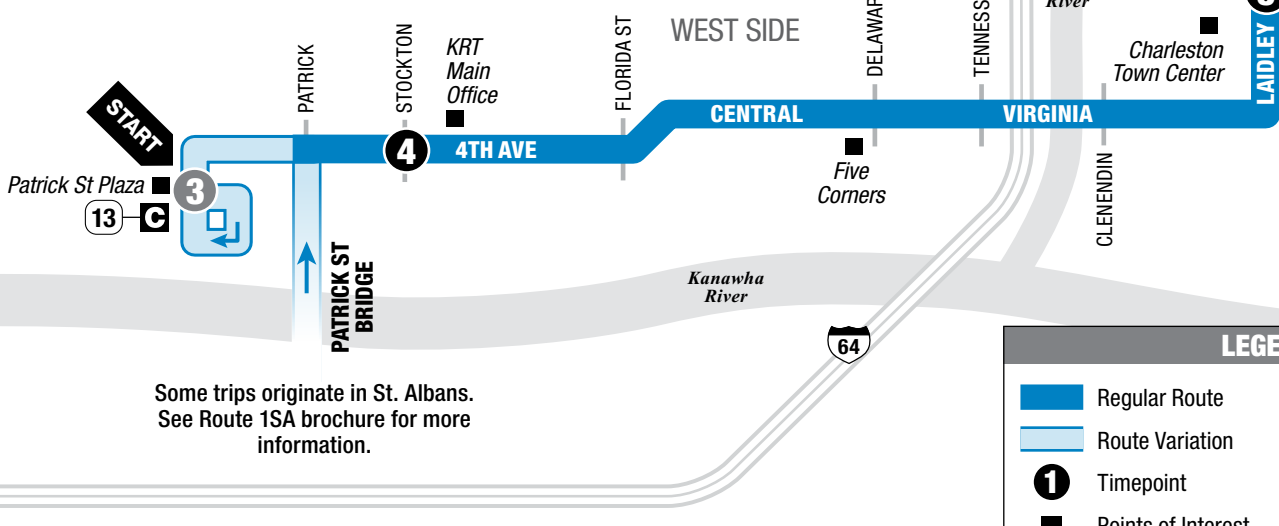

For more information call: 343-7586 • www.rideonkrt.com

ROUTE 1WC

WEST CHARLESTON

INBOUND

From Patrick Street Plaza / 4th & Stockton
To Laidley Transit Mall

Laidley Transit Mall
Connecting KVRTA bus routes:
2,3,5,6,7,8,10,11,13,14,15,
16,17,18,19,20,21,22,23.
Subject to change without notice.

Some trips originate in St. Albans.
See Route 1SA brochure for more
information.

LEGEND

- Regular Route
- Route Variation
- Timepoint
- Points of Interest
- Park & Ride
- Connection Point
- Connecting Route(s)

© 2015, KVRTA
Design by Smartmaps, Knoxville, TN

MONDAY – FRIDAY • INBOUND FROM PATRICK STREET PLAZA TO LAIDLEY TRANSIT MALL

	3 Patrick Street Plaza	4 4th at Stockton	5 Laidley Transit Mall
	—	4:20	4:30
	—	5:20	5:30
	5:30	5:33	5:45
	—	5:43	5:55
	—	6:05	6:15
	—	6:18	6:30
	—	6:20	6:30
	—	6:33	6:45
	6:45	6:48	7:00
	—	7:03	7:15
	7:15	7:18	7:30
	—	7:33	7:45
	7:45	7:48	8:00
	—	8:03	8:15
AM	8:15	8:18	8:30
	—	8:33	8:45
	8:45	8:48	9:00
	—	9:03	9:15
	9:15	9:18	9:30
	—	9:33	9:45
	9:45	9:48	10:00
	—	10:03	10:15
	10:15	10:18	10:30
	—	10:33	10:45
	10:45	10:48	11:00
	—	11:03	11:15
	11:15	11:18	11:30
	—	11:33	11:45
	11:45	11:48	12:00
	—	12:03	12:15
	12:15	12:18	12:30
	—	12:33	12:45
	12:45	12:48	1:00
	—	1:03	1:15
	1:15	1:18	1:30
	—	1:33	1:45
	1:45	1:48	2:00
	—	2:03	2:15
	2:15	2:18	2:30
	—	2:33	2:45
	2:45	2:48	3:00
	—	3:03	3:15
	3:15	3:18	3:30
	—	3:33	3:45
	3:45	3:48	4:00
	—	4:03	4:15
	—	4:33	4:45
	4:45	4:48	5:00
	—	5:00	5:15
	5:00	5:03	5:15
	—	5:33	5:45
	—	6:03	6:15
	—	6:33	6:45
	6:35	6:38	6:50
	7:00	7:03	7:15
	—	7:18	7:30
	8:55	8:58	9:10
	—	11:03	11:15

SUNDAY • INBOUND FROM PATRICK STREET PLAZA TO LAIDLEY TRANSIT MALL

	3 Patrick Street Plaza	4 4th at Stockton	5 Laidley Transit Mall
	—	5:05	5:15
	—	7:02	7:15
AM	—	9:02	9:15
	—	11:02	11:15
	—	1:02	1:15
	—	3:02	3:15
	—	5:02	5:15
PM	—	7:02	7:15
	—	9:02	9:15
	—	11:02	11:15
	—	12:47	—