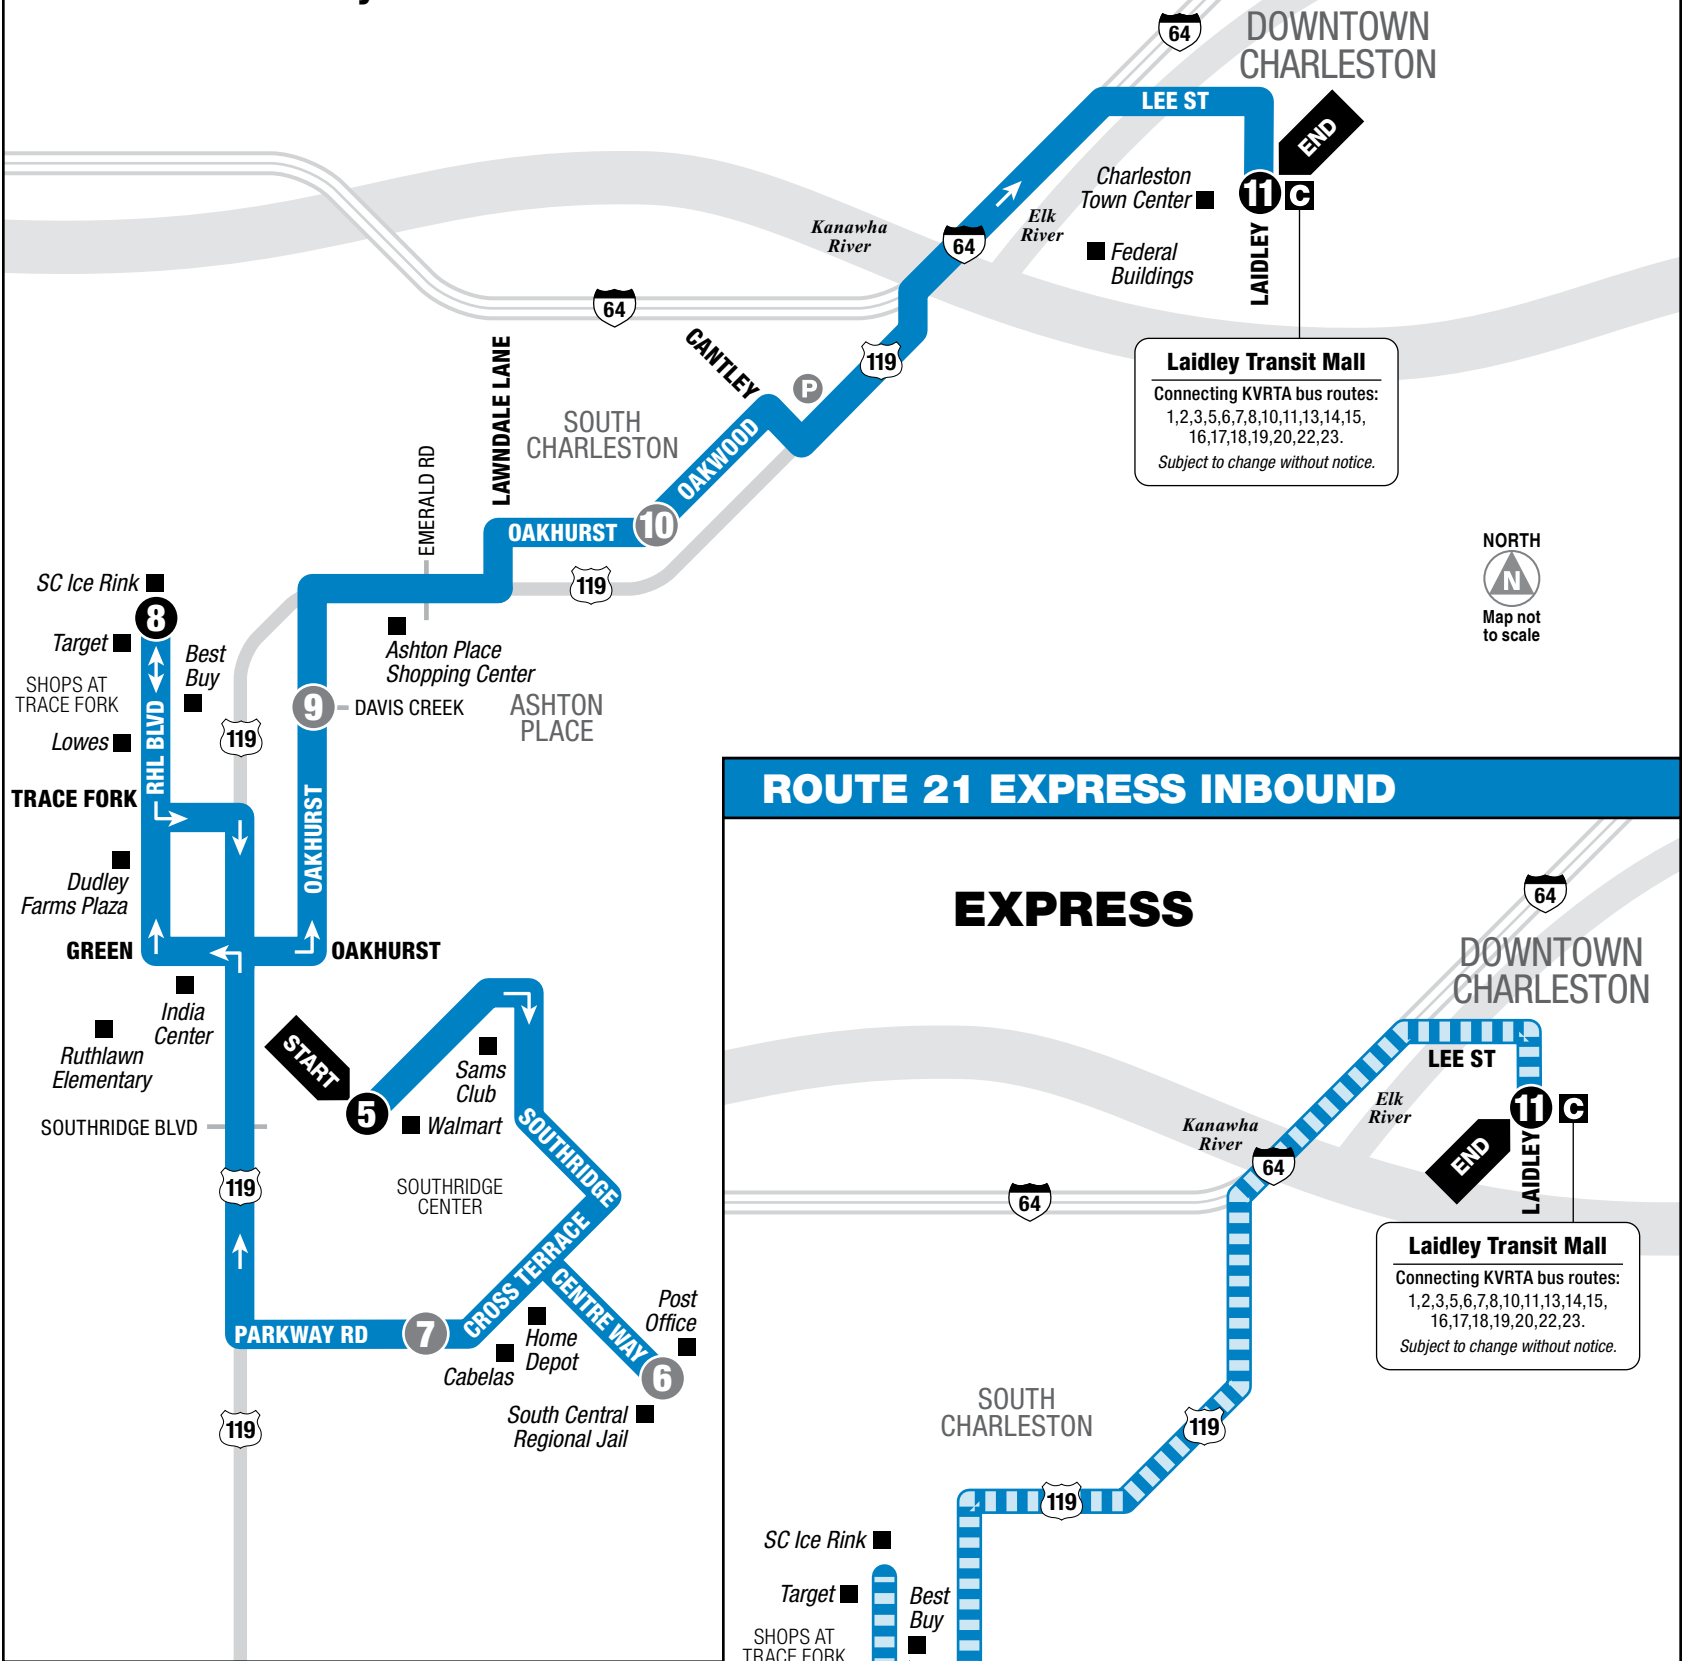

ROUTE 21 SOUTHRIDGE / TRACE FORK / DUDLEY FARMS

INBOUND From Southridge Center To Laidley Transit Mall

LEGEND	
	Regular Route
	Express Route (See Inset)
	Timepoint
	Points of Interest
	Park & Ride
	Connection Point
	Connecting Route(s)

© 2015, KVRTA • Design by Smartmaps, Knoxville, TN

MONDAY – SATURDAY • INBOUND FROM SOUTHRIDGE CENTER TO LAIDLEY TRANSIT MALL

	5 Walmart/ Southridge Center	6 South Central Regional Jail	7 Cross Terrace Blvd at Parkway Rd	8 Trace Fork (Ice Rink)	9 Davis Creek	10 Oakwood at Oakhurst	11 Laidley Transit Mall	See other side for trips FROM Downtown Charleston
AM	6:08	6:12	6:20	6:35	6:40	6:45	6:55	
	7:37	7:42	7:50	8:02	8:10	8:16	8:28	
	8:50	Express		9:00	Express		9:15	
	10:07	10:12	10:20	10:32	10:40	10:46	10:58	
	11:37	11:42	11:50	12:02	12:10	12:16	12:28	
	12:50	Express		1:00	Express		1:15	
PM	2:07	2:12	2:20	2:32	2:40	2:46	2:58	
	3:37	3:42	3:50	4:02	4:10	4:16	4:28	
	4:20	4:25	4:32	4:42	Express		4:57	
	5:07	5:12	5:30	5:42	Express		5:57	
	5:37	5:42	5:50	6:02	6:10	6:16	6:28	
	6:20	—	—	6:32	6:40	6:46	6:58	
	7:07	7:12	7:20	7:32	7:40	7:46	7:58	
	7:52	7:57	8:20	8:32	8:40	8:46	8:58	
	8:20	Express		8:30	Express		8:45	
	9:37	9:42	9:50	10:02	10:10	10:16	10:28	
	10:50	—	—	11:00	—	11:07	11:15	

SUNDAY • INBOUND FROM SOUTHRIDGE CENTER TO LAIDLEY TRANSIT MALL

	5 Walmart/ Southridge Center	6 South Central Regional Jail	7 Cross Terrace Blvd at Parkway Rd	8 Trace Fork (Ice Rink)	9 Davis Creek	10 Oakwood at Oakhurst	11 Laidley Transit Mall	See other side for trips FROM Downtown Charleston
AM	9:10	9:15	9:22	9:34	9:42	9:48	10:00	
	10:37	10:42	10:50	11:02	11:10	11:16	11:28	
	11:50	Express		12:00	Express		12:15	
	1:37	1:42	1:50	2:02	2:10	2:16	2:28	
PM	3:07	3:12	3:20	3:32	3:40	3:46	3:58	
	4:35	Express		4:45	Express		5:00	
	5:37	5:42	5:50	6:02	6:10	6:16	6:28	
	6:50	Express		7:00	Express		7:15	
	7:52	7:57	8:05	8:17	8:25	8:31	8:43	

304-343-7586
www.rideonkrt.com

ROUTE 21
DAILY SERVICE

Effective: November 2015

**Southridge / Trace Fork /
Dudley Farms / Express**

SERVING:

- Oakwood Road
- Davis Creek
- South Central Regional Jail
- Trace Fork Plaza
- Dudley Farms Plaza
- Southridge Shopping Center

**Kanawha Valley Regional
Transportation Authority**