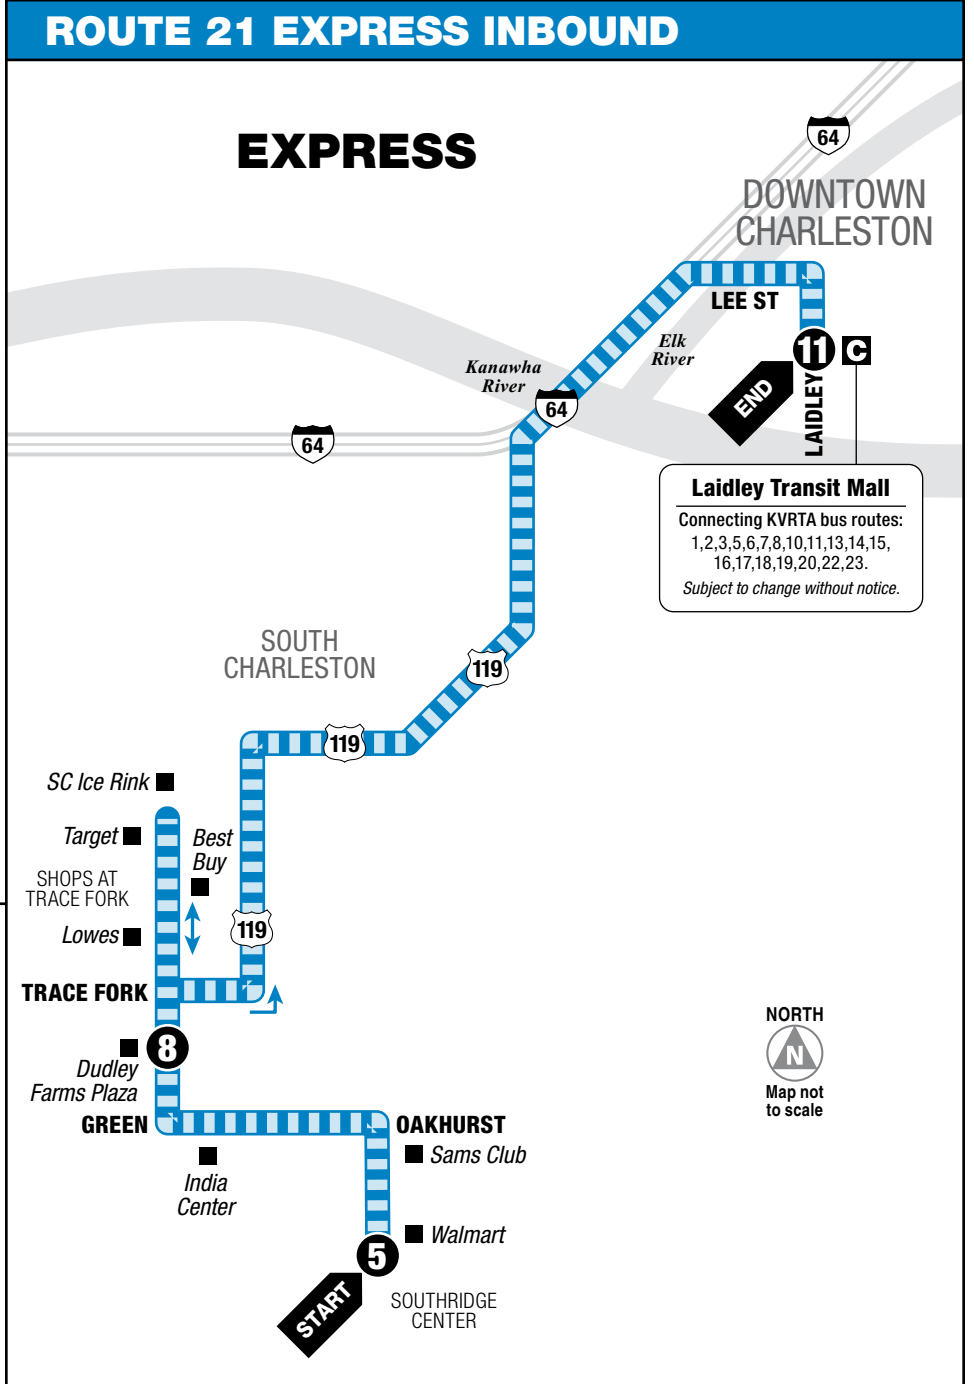

ROUTE 21 SOUTHRIDGE / TRACE FORK / DUDLEY FARMS

INBOUND From Southridge Center To Laidley Transit Mall

LEGEND	
	Regular Route
	Express Route (See Inset)
	Timepoint
	Points of Interest
	Park & Ride
	Connection Point
	Connecting Route(s)

© 2015, KVRTA • Design by Smartmaps, Knoxville, TN

MONDAY – SATURDAY • INBOUND FROM SOUTHRIDGE CENTER TO LAIDLEY TRANSIT MALL

	5 Walmart/ Southridge Center	6 South Central Regional Jail	7 Cross Terrace Blvd at Parkway Rd	8 Trace Fork (Ice Rink)	9 Davis Creek	10 Oakwood at Oakhurst	11 Laidley Transit Mall	See other side for trips FROM Downtown Charleston
AM	6:08	6:12	6:20	6:35	6:40	6:45	6:55	
	7:37	7:42	7:50	8:02	8:10	8:16	8:28	
	8:50	Express		9:00	Express		9:15	
	10:07	10:12	10:20	10:32	10:40	10:46	10:58	
	11:37	11:42	11:50	12:02	12:10	12:16	12:28	
	12:50	Express		1:00	Express		1:15	
PM	2:07	2:12	2:20	2:32	2:40	2:46	2:58	
	3:37	3:42	3:50	4:02	4:10	4:16	4:28	
	4:20	4:25	4:32	4:42	Express		4:57	
	5:07	5:12	5:30	5:42	Express		5:57	
	5:37	5:42	5:50	6:02	6:10	6:16	6:28	
	6:20	—	—	6:32	6:40	6:46	6:58	
	7:07	7:12	7:20	7:32	7:40	7:46	7:58	
	7:52	7:57	8:20	8:32	8:40	8:46	8:58	
	8:20	Express		8:30	Express		8:45	
	9:37	9:42	9:50	10:02	10:10	10:16	10:28	
	10:50	—	—	11:00	—	11:07	11:15	

SUNDAY • INBOUND FROM SOUTHRIDGE CENTER TO LAIDLEY TRANSIT MALL

	5 Walmart/ Southridge Center	6 South Central Regional Jail	7 Cross Terrace Blvd at Parkway Rd	8 Trace Fork (Ice Rink)	9 Davis Creek	10 Oakwood at Oakhurst	11 Laidley Transit Mall	See other side for trips FROM Downtown Charleston
AM	9:10	9:15	9:22	9:34	9:42	9:48	10:00	
	10:37	10:42	10:50	11:02	11:10	11:16	11:28	
	11:50	Express		12:00	Express		12:15	
	1:37	1:42	1:50	2:02	2:10	2:16	2:28	
PM	3:07	3:12	3:20	3:32	3:40	3:46	3:58	
	4:35	Express		4:45	Express		5:00	
	5:37	5:42	5:50	6:02	6:10	6:16	6:28	
	6:50	Express		7:00	Express		7:15	
	7:52	7:57	8:05	8:17	8:25	8:31	8:43	

304-343-7586
www.rideonkrt.com

ROUTE 21
DAILY SERVICE

Effective: November 2015

**Southridge / Trace Fork /
Dudley Farms / Express**

SERVING:

- Oakwood Road
- Davis Creek
- South Central Regional Jail
- Trace Fork Plaza
- Dudley Farms Plaza
- Southridge Shopping Center

**Kanawha Valley Regional
Transportation Authority**