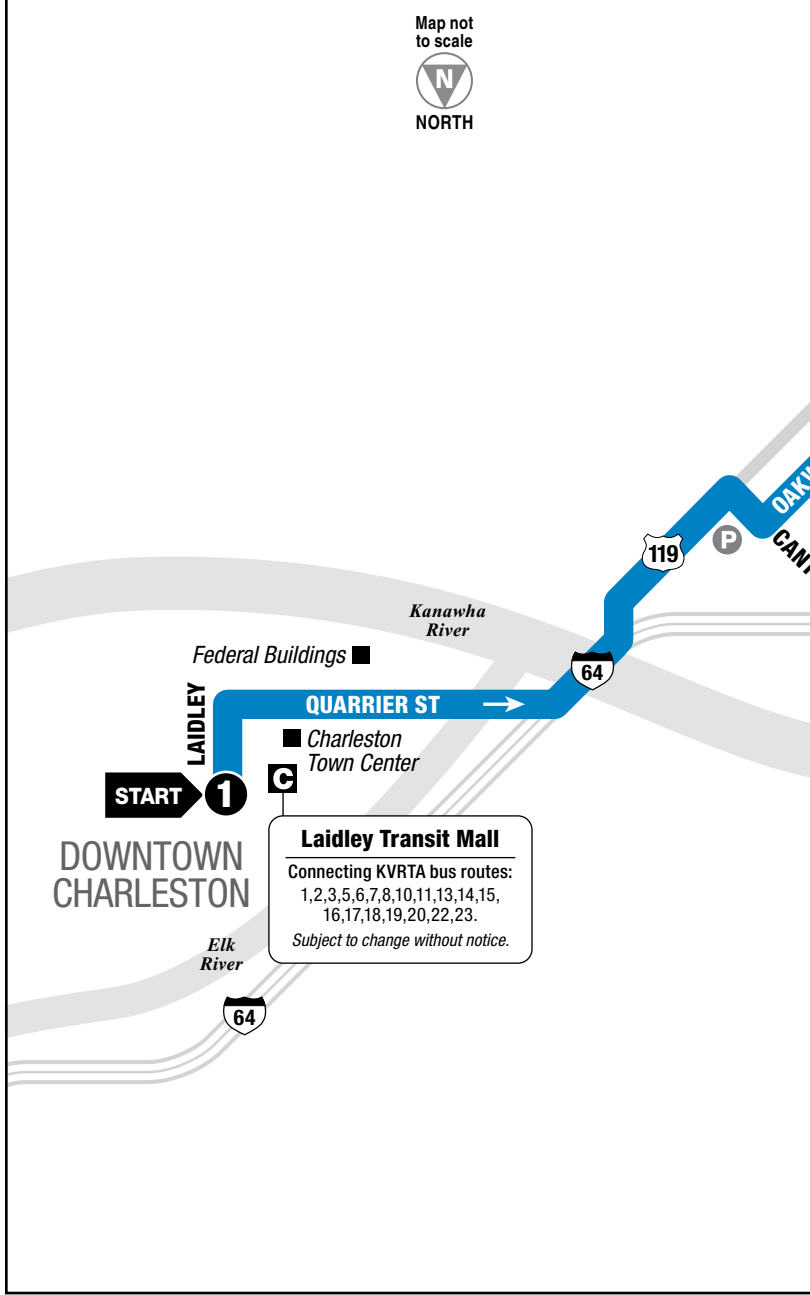

ROUTE 21 SOUTHRIDGE / TRACE FORK / DUDLEY FARMS

OUTBOUND From Laidley Transit Mall To Southridge Center

LEGEND	
	Regular Route
	Express Route (See Inset)
	Timepoint
	Points of Interest
	Park & Ride
	Connection Point
	Connecting Route(s)

© 2015, KVRTA • Design by Smartmaps, Knoxville, TN

MONDAY – SATURDAY • OUTBOUND FROM LAIDLEY TRANSIT MALL TO SOUTHRIDGE CENTER

	1 Laidley Transit Mall	2 Oakwood at Oakhurst	3 Davis Creek	4 Trace Fork (Ice Rink)	5 Walmart/Southridge Center	See other side for trips TO Downtown Charleston
AM	5:45	5:52	5:57	6:02	6:08 *	
	7:00	7:12	7:17	7:29	7:37 *	
	8:30		Express		8:50	
	9:30	9:42	9:47	9:59	10:07 *	
PM	11:00	11:12	11:17	11:29	11:37 *	
	12:30		Express		12:50	
	1:30	1:42	1:47	1:59	2:07 *	
	3:00	3:12	3:17	3:29	3:37 *	
	4:00		Express		4:20	
	4:30	4:42	4:47	4:59	5:07 *	
	5:00	5:12	5:17	5:29	5:37 *	
	6:00		Express		6:20	
	6:30	6:42	6:47	6:59	7:07 *	
	7:15	7:27	7:32	7:44	7:52 *	
	8:00		Express		8:20	
	9:00	9:12	9:17	9:29	9:37 *	
	10:30	10:38	Express		10:50	

* Bus continues to South Central Regional Jail and Cross Terrace Boulevard at Parkway Road. See other side for schedule information.

SUNDAY • OUTBOUND FROM LAIDLEY TRANSIT MALL TO SOUTHRIDGE CENTER

	1 Laidley Transit Mall	2 Oakwood at Oakhurst	3 Davis Creek	4 Trace Fork (Ice Rink)	5 Walmart/Southridge Center	See other side for trips TO Downtown Charleston
AM	8:40	8:51	8:56	9:04	9:10 *	
	10:00	10:12	10:17	10:29	10:37 *	
	11:30		Express		11:50	
PM	1:00	1:12	1:17	1:29	1:37 *	
	2:30	2:42	2:47	2:59	3:07 *	
	4:15		Express		4:35	
	5:00	5:12	5:17	5:29	5:37 *	
	6:30		Express		6:50	
	7:15	7:27	7:32	7:44	7:52 *	