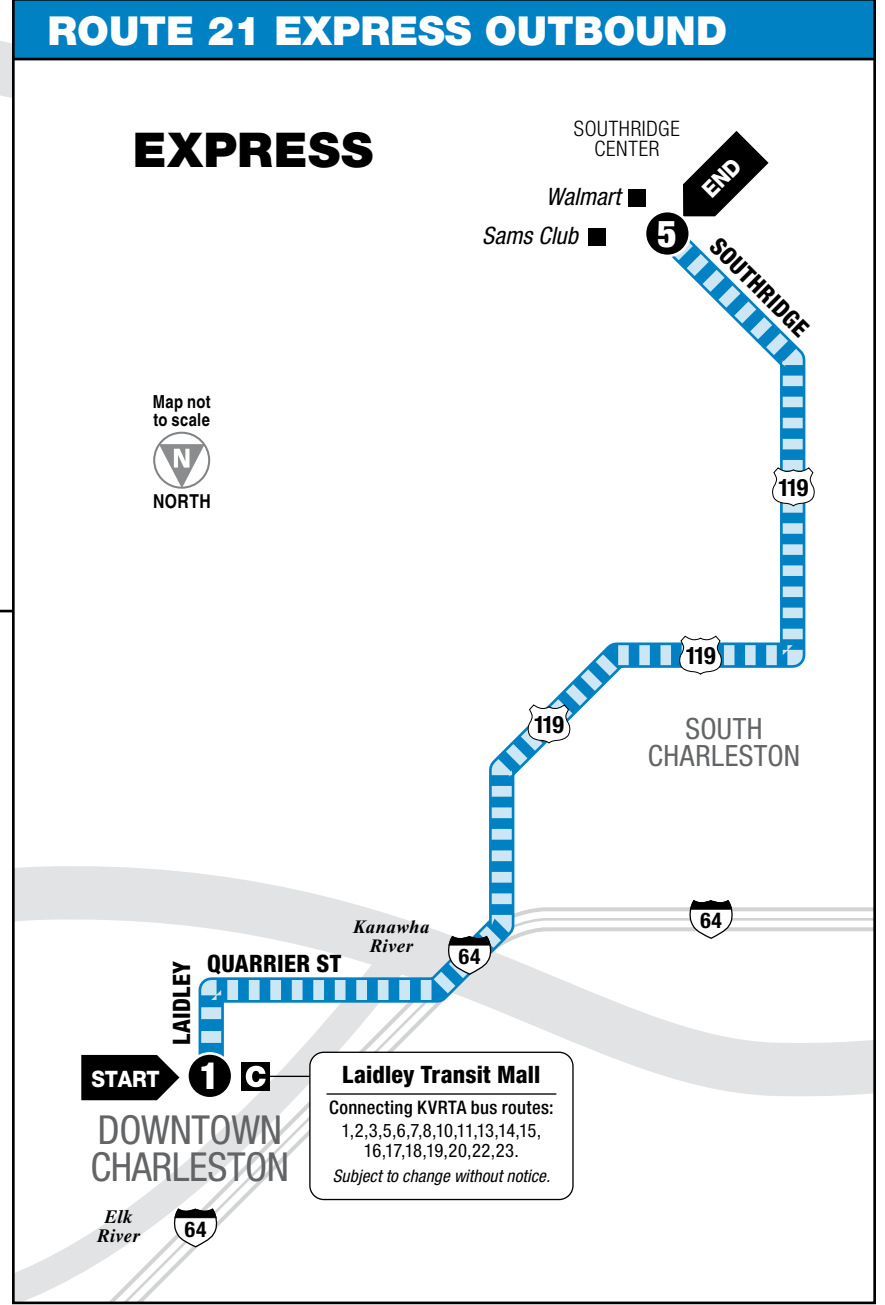

ROUTE 21 SOUTHRIDGE / TRACE FORK / DUDLEY FARMS

OUTBOUND From Laidley Transit Mall To Southridge Center

LEGEND	
	Regular Route
	Express Route (See Inset)
	Timepoint
	Points of Interest
	Park & Ride
	Connection Point
	Connecting Route(s)

© 2015, KVRTA • Design by Smartmaps, Knoxville, TN

MONDAY – SATURDAY • OUTBOUND FROM LAIDLEY TRANSIT MALL TO SOUTHRIDGE CENTER

	1 Laidley Transit Mall	2 Oakwood at Oakhurst	3 Davis Creek	4 Trace Fork (Ice Rink)	5 Walmart/Southridge Center	See other side for trips TO Downtown Charleston
AM	5:45	5:52	5:57	6:02	6:08 *	
	7:00	7:12	7:17	7:29	7:37 *	
	8:30		Express		8:50	
	9:30	9:42	9:47	9:59	10:07 *	
PM	11:00	11:12	11:17	11:29	11:37 *	
	12:30		Express		12:50	
	1:30	1:42	1:47	1:59	2:07 *	
	3:00	3:12	3:17	3:29	3:37 *	
	4:00		Express		4:20	
	4:30	4:42	4:47	4:59	5:07 *	
	5:00	5:12	5:17	5:29	5:37 *	
	6:00		Express		6:20	
	6:30	6:42	6:47	6:59	7:07 *	
	7:15	7:27	7:32	7:44	7:52 *	
	8:00		Express		8:20	
	9:00	9:12	9:17	9:29	9:37 *	
	10:30	10:38	Express		10:50	

* Bus continues to South Central Regional Jail and Cross Terrace Boulevard at Parkway Road. See other side for schedule information.

SUNDAY • OUTBOUND FROM LAIDLEY TRANSIT MALL TO SOUTHRIDGE CENTER

	1 Laidley Transit Mall	2 Oakwood at Oakhurst	3 Davis Creek	4 Trace Fork (Ice Rink)	5 Walmart/Southridge Center	See other side for trips TO Downtown Charleston
AM	8:40	8:51	8:56	9:04	9:10 *	
	10:00	10:12	10:17	10:29	10:37 *	
	11:30		Express		11:50	
PM	1:00	1:12	1:17	1:29	1:37 *	
	2:30	2:42	2:47	2:59	3:07 *	
	4:15		Express		4:35	
	5:00	5:12	5:17	5:29	5:37 *	
	6:30		Express		6:50	
	7:15	7:27	7:32	7:44	7:52 *	