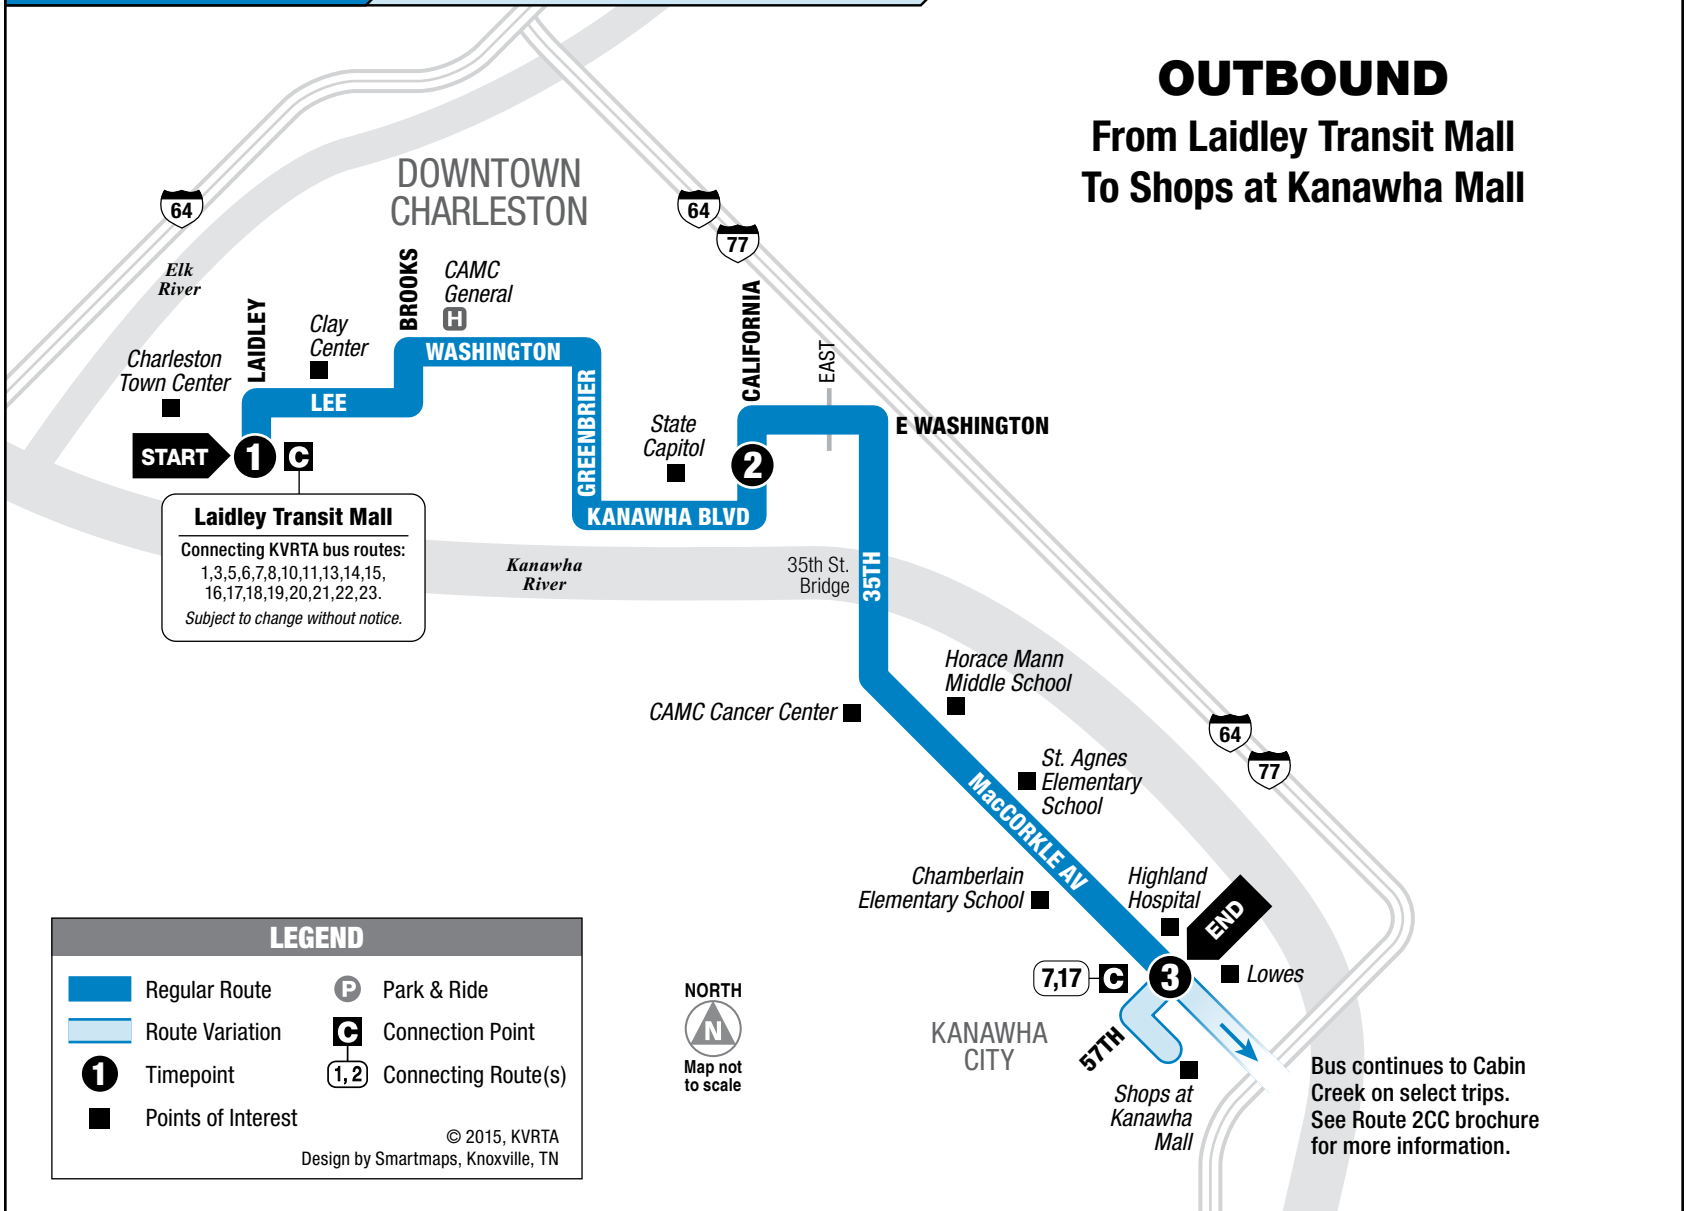

ROUTE 2KC

KANAWHA CITY

OUTBOUND From Laidley Transit Mall To Shops at Kanawha Mall

Laidley Transit Mall
Connecting KVRTA bus routes:
1,3,5,6,7,8,10,11,13,14,15,
16,17,18,19,20,21,22,23.
Subject to change without notice.

LEGEND

- Regular Route
- Route Variation
- Timepoint
- Points of Interest
- Park & Ride
- Connection Point
- Connecting Route(s)

© 2015, KVRTA
Design by Smartmaps, Knoxville, TN

Bus continues to Cabin Creek on select trips. See Route 2CC brochure for more information.

MONDAY – FRIDAY • OUTBOUND FROM LAIDLEY TRANSIT MALL TO KANAWHA CITY

	1 Laidley Transit Mall	2 Capitol Complex	3 57th at MacCorkle	Does bus stop at Mall or continue to Cabin Creek?
6:00	6:12	6:23	Cabin Creek	
6:30	6:42	6:53	Cabin Creek	
7:00	7:12	7:23	Cabin Creek	
7:30	7:42	7:53	Mall	
8:00	8:12	8:23	Cabin Creek	
8:30	8:42	8:53	Mall	
9:00	9:12	9:23	Cabin Creek	
9:30	9:42	9:53	Mall	
10:00	10:12	10:23	Cabin Creek	
10:30	10:42	10:53	Mall	
11:00	11:12	11:23	Cabin Creek	
11:30	11:42	11:53	Mall	
12:00	12:12	12:23	Cabin Creek	
12:30	12:42	12:53	Mall	
1:00	1:12	1:23	Cabin Creek	
1:30	1:42	1:53	Mall	
2:00	2:12	2:23	Cabin Creek	
2:30	2:42	2:53	Mall	
3:00	3:12	3:23	Cabin Creek	
3:30	3:42	3:53	Mall	
4:00	4:12	4:23	Cabin Creek	
5:00	5:12	5:23	Cabin Creek	
5:15	5:27	5:38	Mall	
6:15	6:27	6:38	Cabin Creek	
7:15	7:27	7:38	Cabin Creek	
9:20	9:32	9:43	Cabin Creek	
10:30*	10:42*	—	—	
11:15	11:26	11:34	Cabin Creek	

Shaded trips continue to Cabin Creek. See Route 2cc for map and schedule.
Unshaded trips drop off and end at Shops at Kanawha Mall.

* This trip only operates Monday–Thursday.

SATURDAY • OUTBOUND FROM LAIDLEY TRANSIT MALL TO KANAWHA CITY

	1 Laidley Transit Mall	2 Capitol Complex	3 57th at MacCorkle	Does bus stop at Mall or continue to Cabin Creek?
5:00	5:12	5:23	Cabin Creek	
6:00	6:12	6:23	Cabin Creek	
7:00	7:12	7:23	Cabin Creek	
7:25	7:37	7:48	Mall	
8:00	8:12	8:23	Cabin Creek	
8:25	8:37	8:48	Mall	
9:00	9:12	9:23	Cabin Creek	
9:25	9:37	9:48	Mall	
10:00	10:12	10:23	Cabin Creek	
10:25	10:37	10:48	Mall	
11:00	11:12	11:23	Cabin Creek	
11:25	11:37	11:48	Mall	
12:00	12:12	12:23	Cabin Creek	
12:25	12:37	12:48	Mall	
1:00	1:12	1:23	Cabin Creek	
1:25	1:37	1:48	Mall	
2:00	2:12	2:23	Cabin Creek	
2:25	2:37	2:48	Mall	
3:00	3:12	3:23	Cabin Creek	
3:25	3:37	3:48	Mall	
4:00	4:12	4:23	Cabin Creek	
4:25	4:37	4:48	Mall	
5:00	5:12	5:23	Cabin Creek	
5:25	5:37	5:48	Mall	
6:00	6:12	6:23	Cabin Creek	
6:25	6:37	6:48	Mall	
7:15	7:27	7:38	Cabin Creek	
9:20	9:32	9:43	Cabin Creek	
11:15	11:27	11:38	Cabin Creek	

SUNDAY • OUTBOUND FROM LAIDLEY TRANSIT MALL TO KANAWHA CITY

	1 Laidley Transit Mall	2 Capitol Complex	3 57th at MacCorkle
5:15	5:27	5:38	
7:15	7:27	7:38	
9:15	9:27	9:38	
11:15	11:27	11:38	
1:15	1:27	1:38	
3:15	3:27	3:38	
5:15	5:27	5:38	
7:15	7:27	7:38	
9:15	9:27	9:38	
11:15	11:27	11:38	

All Sunday trips continue to Cabin Creek and do not enter Shops at Kanawha Mall.

See other side for trips TO Downtown Charleston

INFORMATION