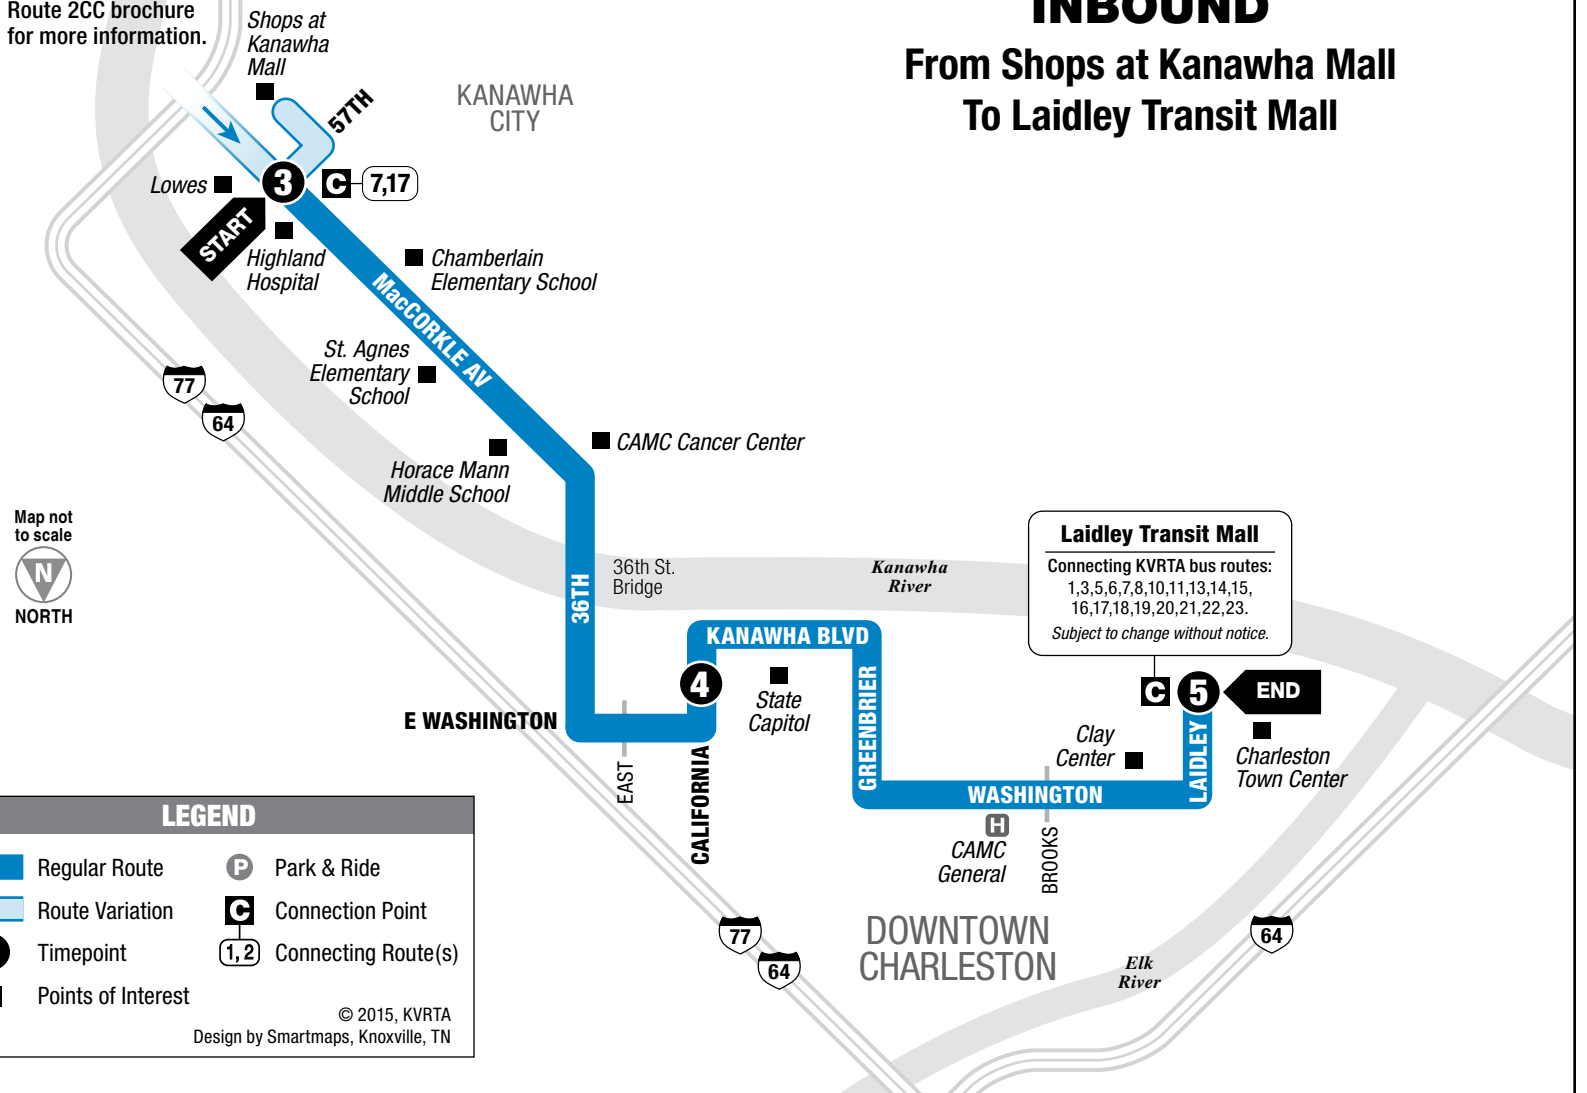

### INSTRUCTIONS

**1** The bus stops at this location at listed times. Look for the column of times below the matching symbol in the schedule.  
**2** Only certain trips operate along this portion of the route. See the schedule for trips that provide service here.  
**C** Connection point. Shows where this bus intersects with connecting routes.  
**3** The bus stops at the times listed below the numbered symbol. Light times are A.M.; bold times are P.M.  
**4** The timetable shows when the bus stops. Actual times may vary and depend upon traffic and weather conditions.

# KANAWHA CITY

Select trips originate in Cabin Creek. See Route 2CC brochure for more information.

## INBOUND From Shops at Kanawha Mall To Laidley Transit Mall

**Laidley Transit Mall**  
Connecting KVRTA bus routes:  
1,3,5,6,7,8,10,11,13,14,15,  
16,17,18,19,20,21,22,23.  
Subject to change without notice.

### SUNDAY • INBOUND FROM KANAWHA CITY TO LAIDLEY TRANSIT MALL

	3 57th at MacCorkle	4 Capitol Complex	5 Laidley Transit Mall
AM	6:52	7:03	7:15
AM	8:52	9:03	9:15
AM	10:52	11:03	11:15
AM	12:52	1:03	1:15
PM	2:52	3:03	3:15
PM	4:52	5:03	5:15
PM	6:52	7:03	7:15
PM	8:52	9:03	9:15
PM	10:52	11:03	11:15
PM	12:38	12:49	1:01