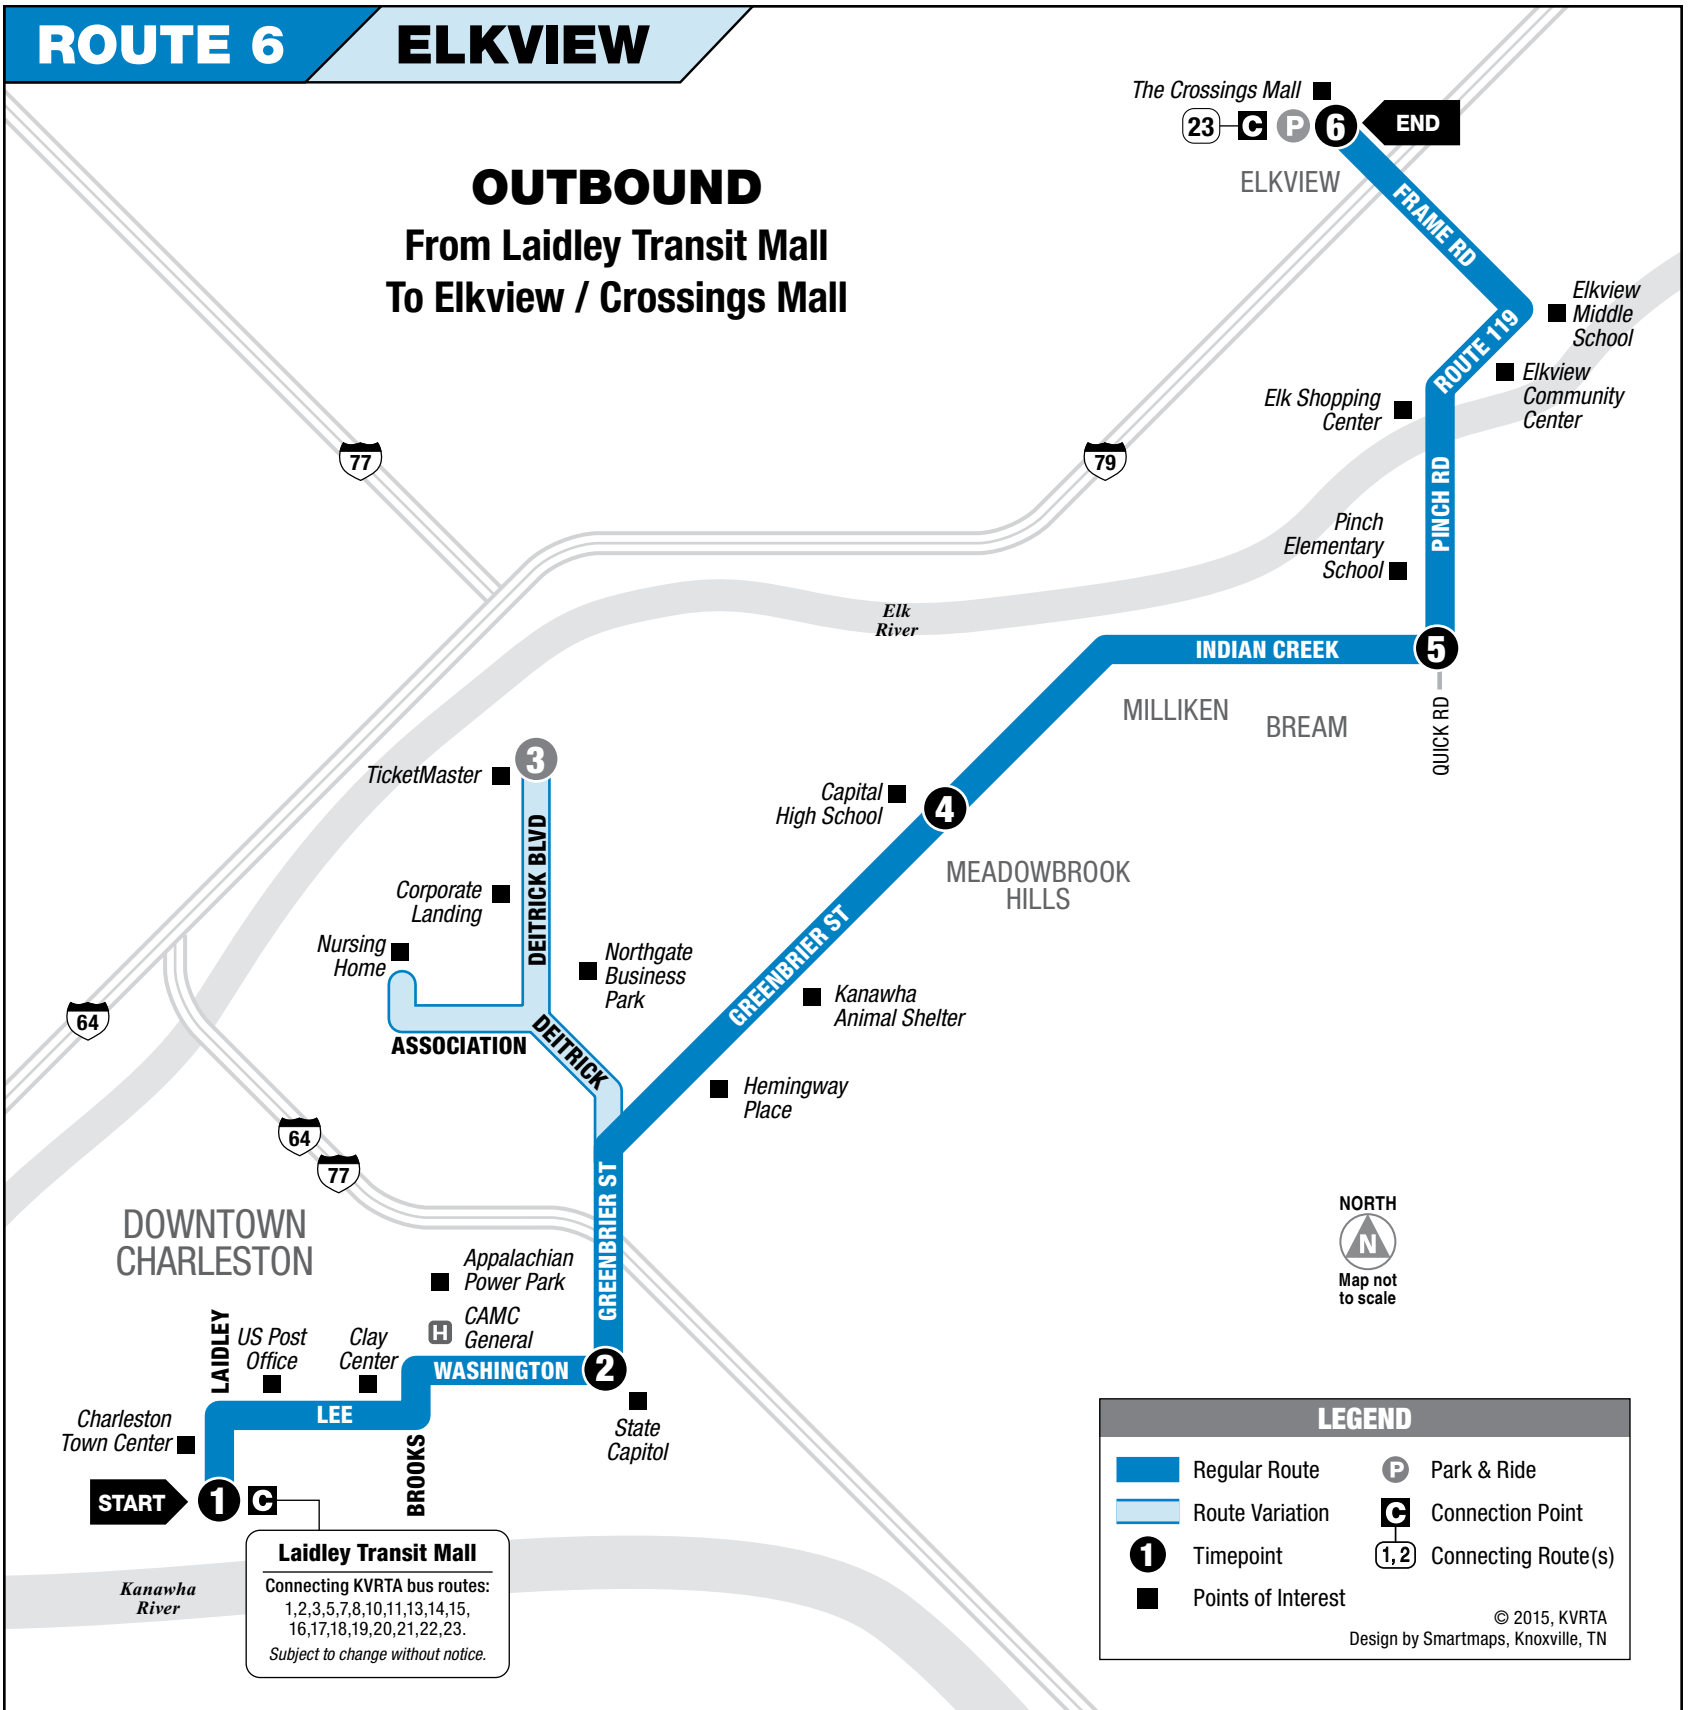

# ROUTE 6

## OUTBOUND

From Laidley Transit Mall  
To Elkview / Crossings Mall

### MONDAY – FRIDAY • OUTBOUND FROM LAIDLEY TRANSIT MALL TO ELKVIEW / CROSSINGS MALL

	1	2	3	4	5	6	See other side for trips TO Downtown Charleston
	Laidley Transit Mall	Greenbrier St at Washington St	Northgate Business Park	Capital High School	Quick Road	Crossings Mall	
AM	7:00	7:10	—	7:19	7:31	7:43	
	8:30	8:40	8:49	8:57	9:09	9:21	
PM	<b>2:00</b>	<b>2:10</b>	<b>2:19</b>	<b>2:27</b>	<b>2:39</b>	<b>2:51</b>	
	<b>3:45</b>	<b>3:55</b>	<b>4:04</b>	<b>4:12</b>	<b>4:24</b>	<b>4:36</b>	
	<b>5:25</b>	<b>5:35</b>	—	<b>5:43</b>	<b>5:55</b>	<b>6:05</b>	

### SATURDAY • OUTBOUND FROM LAIDLEY TRANSIT MALL TO ELKVIEW / CROSSINGS MALL

	1	2	3	4	5	6	See other side for trips TO Downtown Charleston
	Laidley Transit Mall	Greenbrier St at Washington St	Northgate Business Park	Capital High School	Quick Road	Crossings Mall	
AM	7:30	7:40	7:49	7:57	8:09	8:21	
	9:15	9:25	9:34	9:42	9:54	10:06	
PM	<b>2:00</b>	<b>2:10</b>	<b>2:19</b>	<b>2:27</b>	<b>2:39</b>	<b>2:51</b>	
	<b>3:45</b>	<b>3:55</b>	<b>4:04</b>	<b>4:12</b>	<b>4:24</b>	<b>4:36</b>	
	<b>5:30</b>	<b>5:40</b>	<b>5:49</b>	<b>5:57</b>	<b>6:09</b>	<b>6:21</b>	