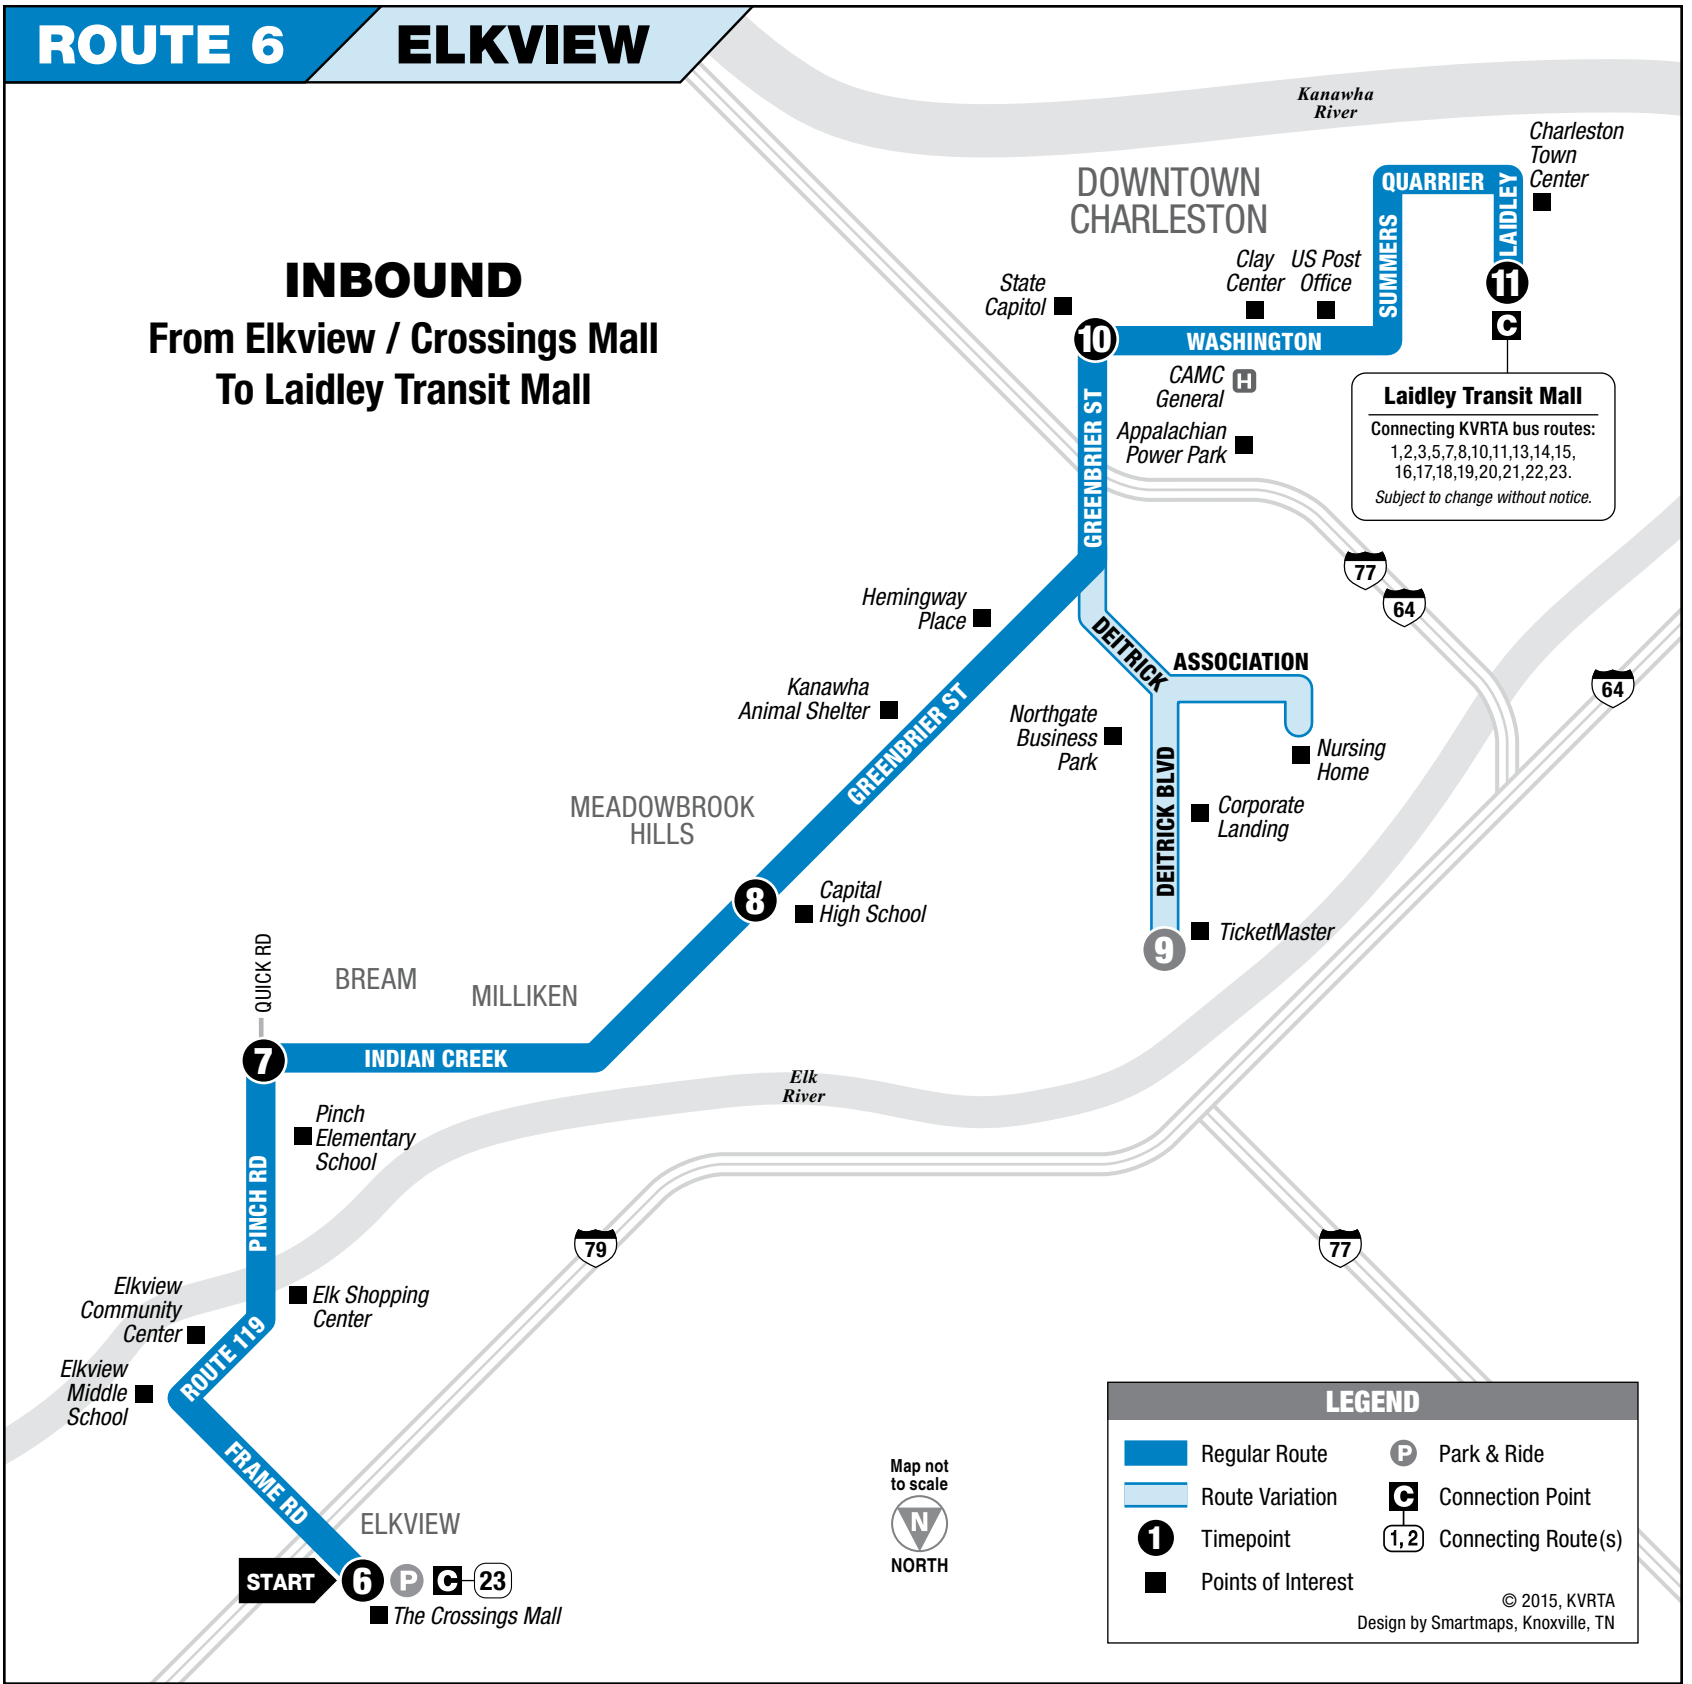

ROUTE 6

ELKVIEW

INBOUND From Elkview / Crossings Mall To Laidley Transit Mall

Laidley Transit Mall
Connecting KVRTA bus routes:
1,2,3,5,7,8,10,11,13,14,15,
16,17,18,19,20,21,22,23.
Subject to change without notice.

LEGEND

- Regular Route
- Route Variation
- **1** Timepoint
- Points of Interest
- **P** Park & Ride
- **C** Connection Point
- **(1,2)** Connecting Route(s)

© 2015, KVRTA
Design by Smartmaps, Knoxville, TN

MONDAY – FRIDAY • INBOUND FROM ELKVIEW / CROSSINGS MALL TO LAIDLEY TRANSIT MALL

	6 Crossings Mall	7 Quick Road	8 Capital High School	9 Northgate Business Park	10 Greenbrier St at Washington St	11 Laidley Transit Mall	See other side for trips FROM Downtown Charleston
AM	6:15 7:46	6:27 7:58	6:39 8:10	— —	6:48 8:19	6:58 8:29	
PM	9:24 2:54 4:39	9:36 3:06 4:51	9:48 3:18 5:03	9:56 3:26 —	10:05 3:35 5:12	10:15 3:45 5:22	

SATURDAY • INBOUND FROM ELKVIEW / CROSSINGS MALL TO LAIDLEY TRANSIT MALL

	6 Crossings Mall	7 Quick Road	8 Capital High School	9 Northgate Business Park	10 Greenbrier St at Washington St	11 Laidley Transit Mall	See other side for trips FROM Downtown Charleston
AM	6:35 8:24	6:47 8:36	6:59 8:48	7:07 8:56	7:16 9:05	7:26 9:15	
PM	10:09 2:54 4:39	10:21 3:06 4:51	10:33 3:18 5:03	— 3:26 5:11	10:43 3:35 5:20	10:55 3:45 5:30	

No Sunday or Holiday Service.

ROUTE

6

MONDAY-SATURDAY

Effective: November 2015

Elkview

SERVING:

- Clay Center
- CAMC General Division
- Capitol Complex
- Northgate Business Park
- Capital High School
- Pinch
- Quick
- Crossings Mall