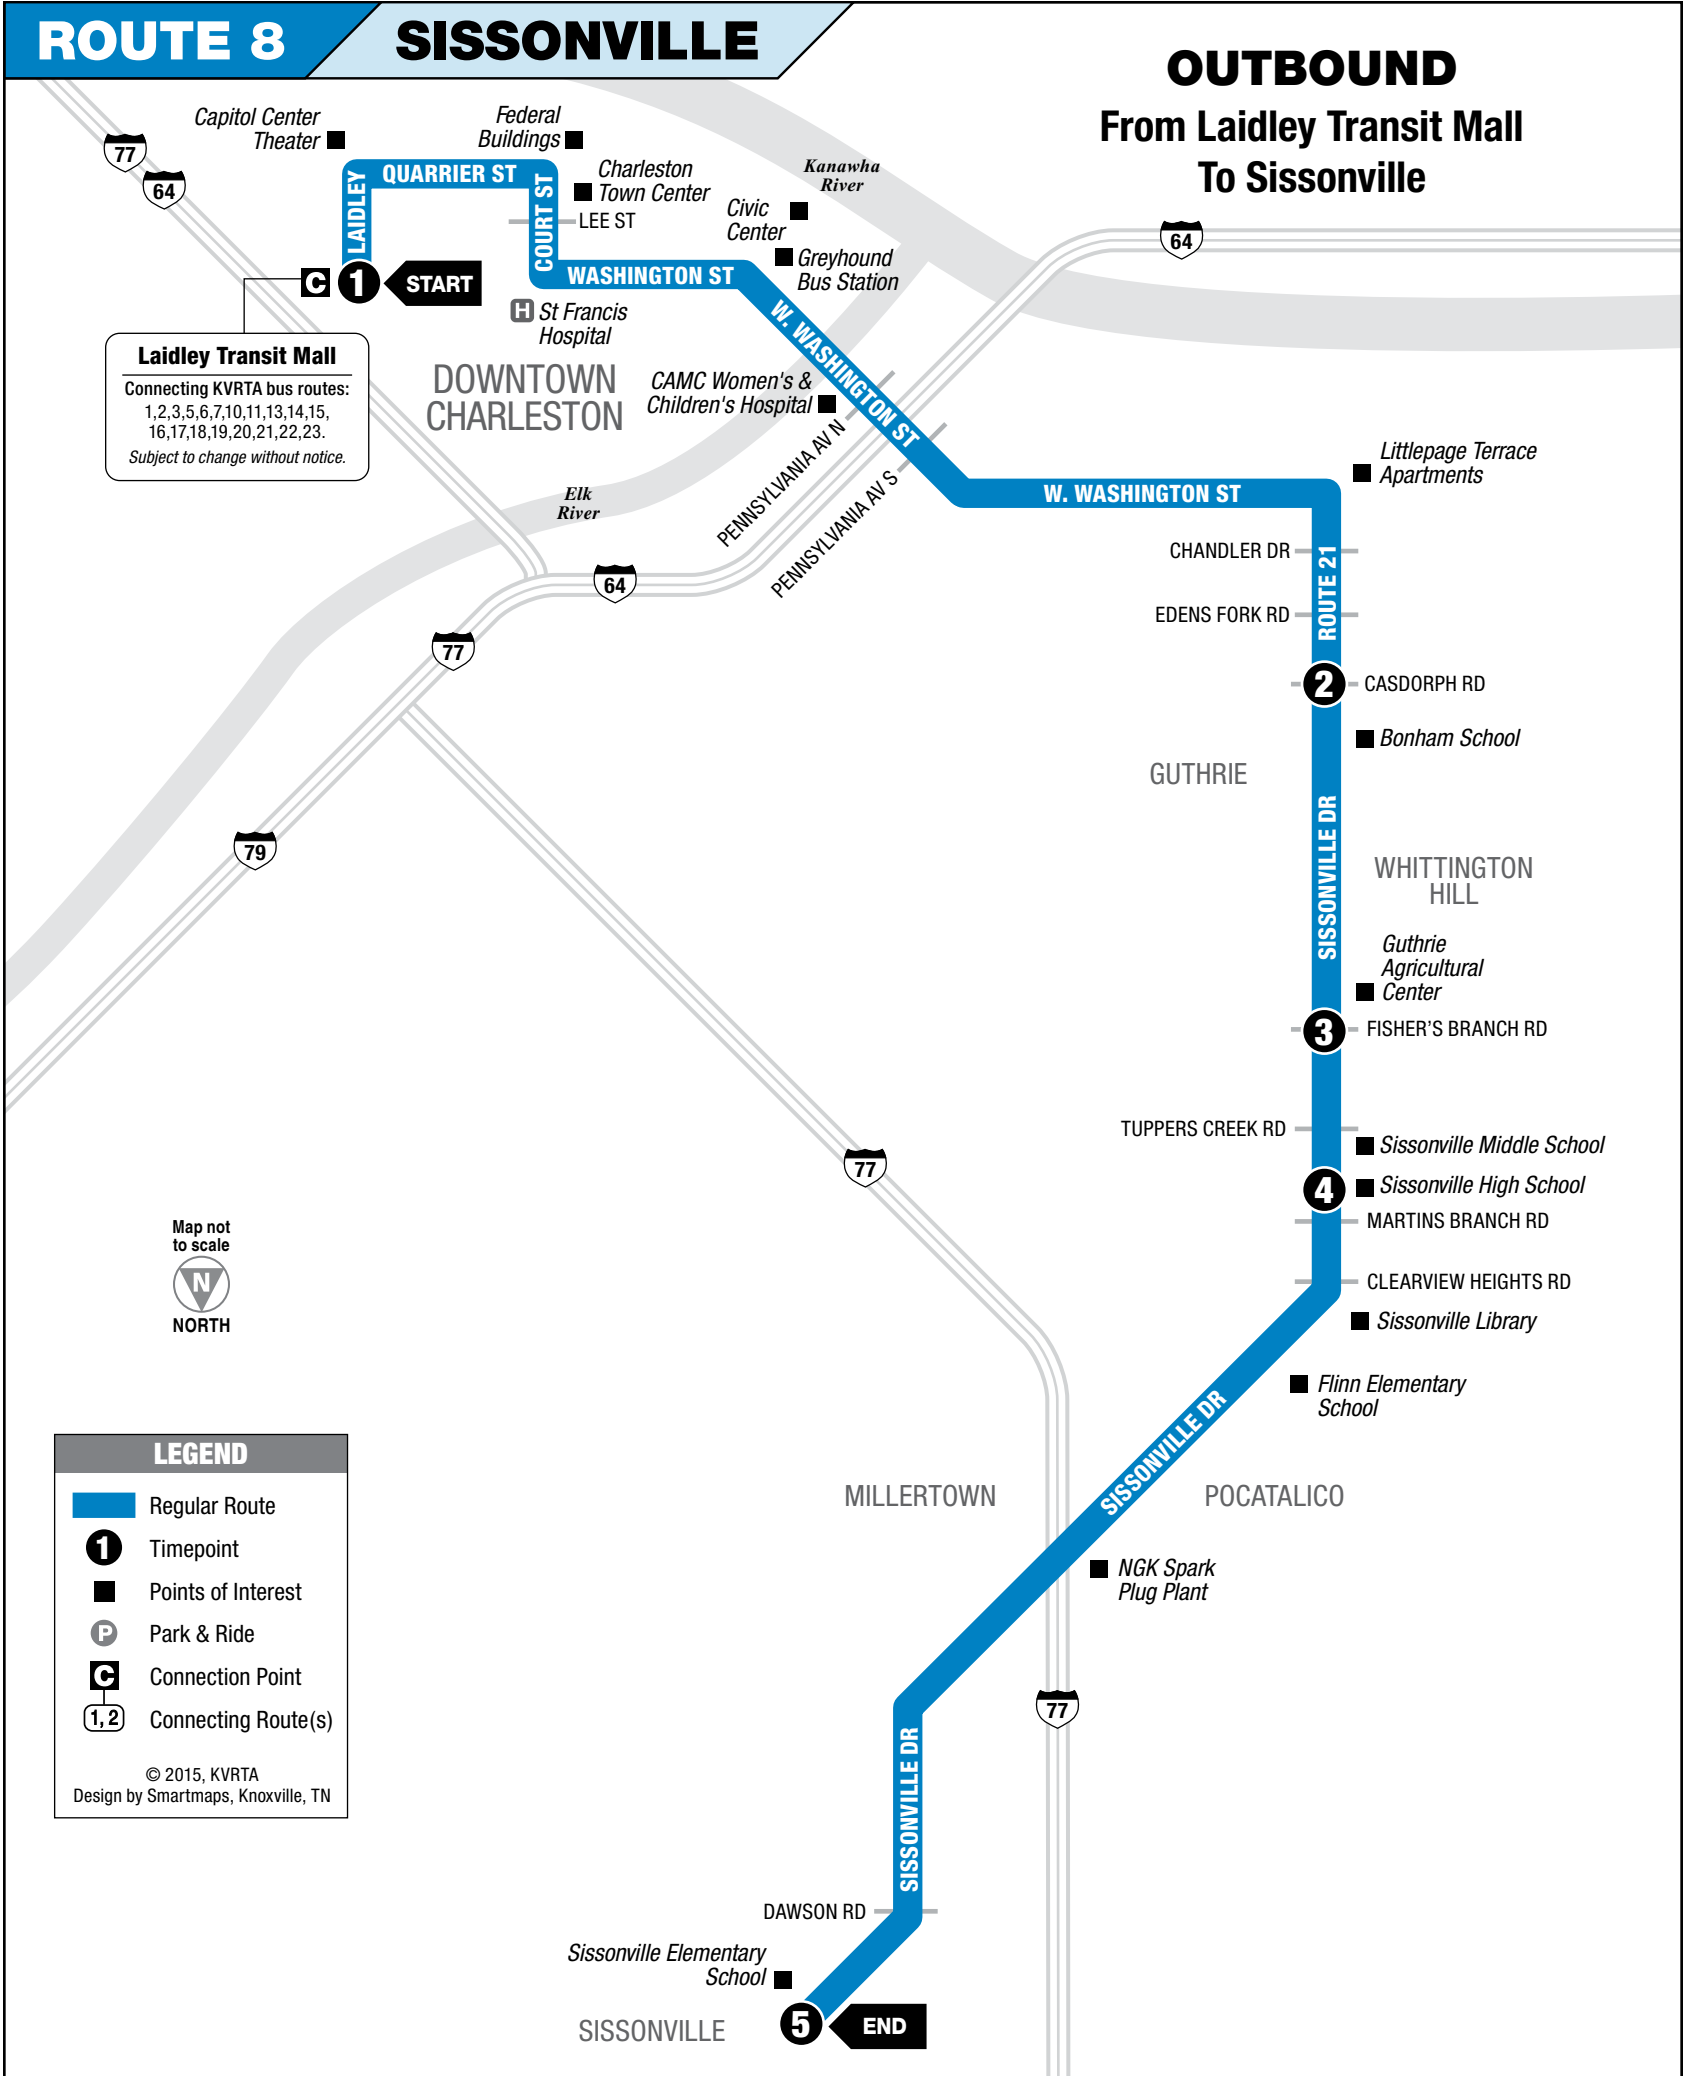

# ROUTE 8

### From Laidley Transit Mall To Sissonville

**Laidley Transit Mall**  
 Connecting KVRTA bus routes:  
 1, 2, 3, 5, 6, 7, 10, 11, 13, 14, 15,  
 16, 17, 18, 19, 20, 21, 22, 23.  
 Subject to change without notice.

**LEGEND**

- Regular Route
- 1** Timepoint
- Points of Interest
- P** Park & Ride
- C** Connection Point
- 1, 2** Connecting Route(s)

© 2015, KVRTA  
 Design by Smartmaps, Knoxville, TN

**Laidley Transit Mall**  
Connecting KVRTA bus routes:  
1,2,3,5,6,7,10,11,13,14,15,  
16,17,18,19,20,21,22,23.  
*Subject to change without notice.*