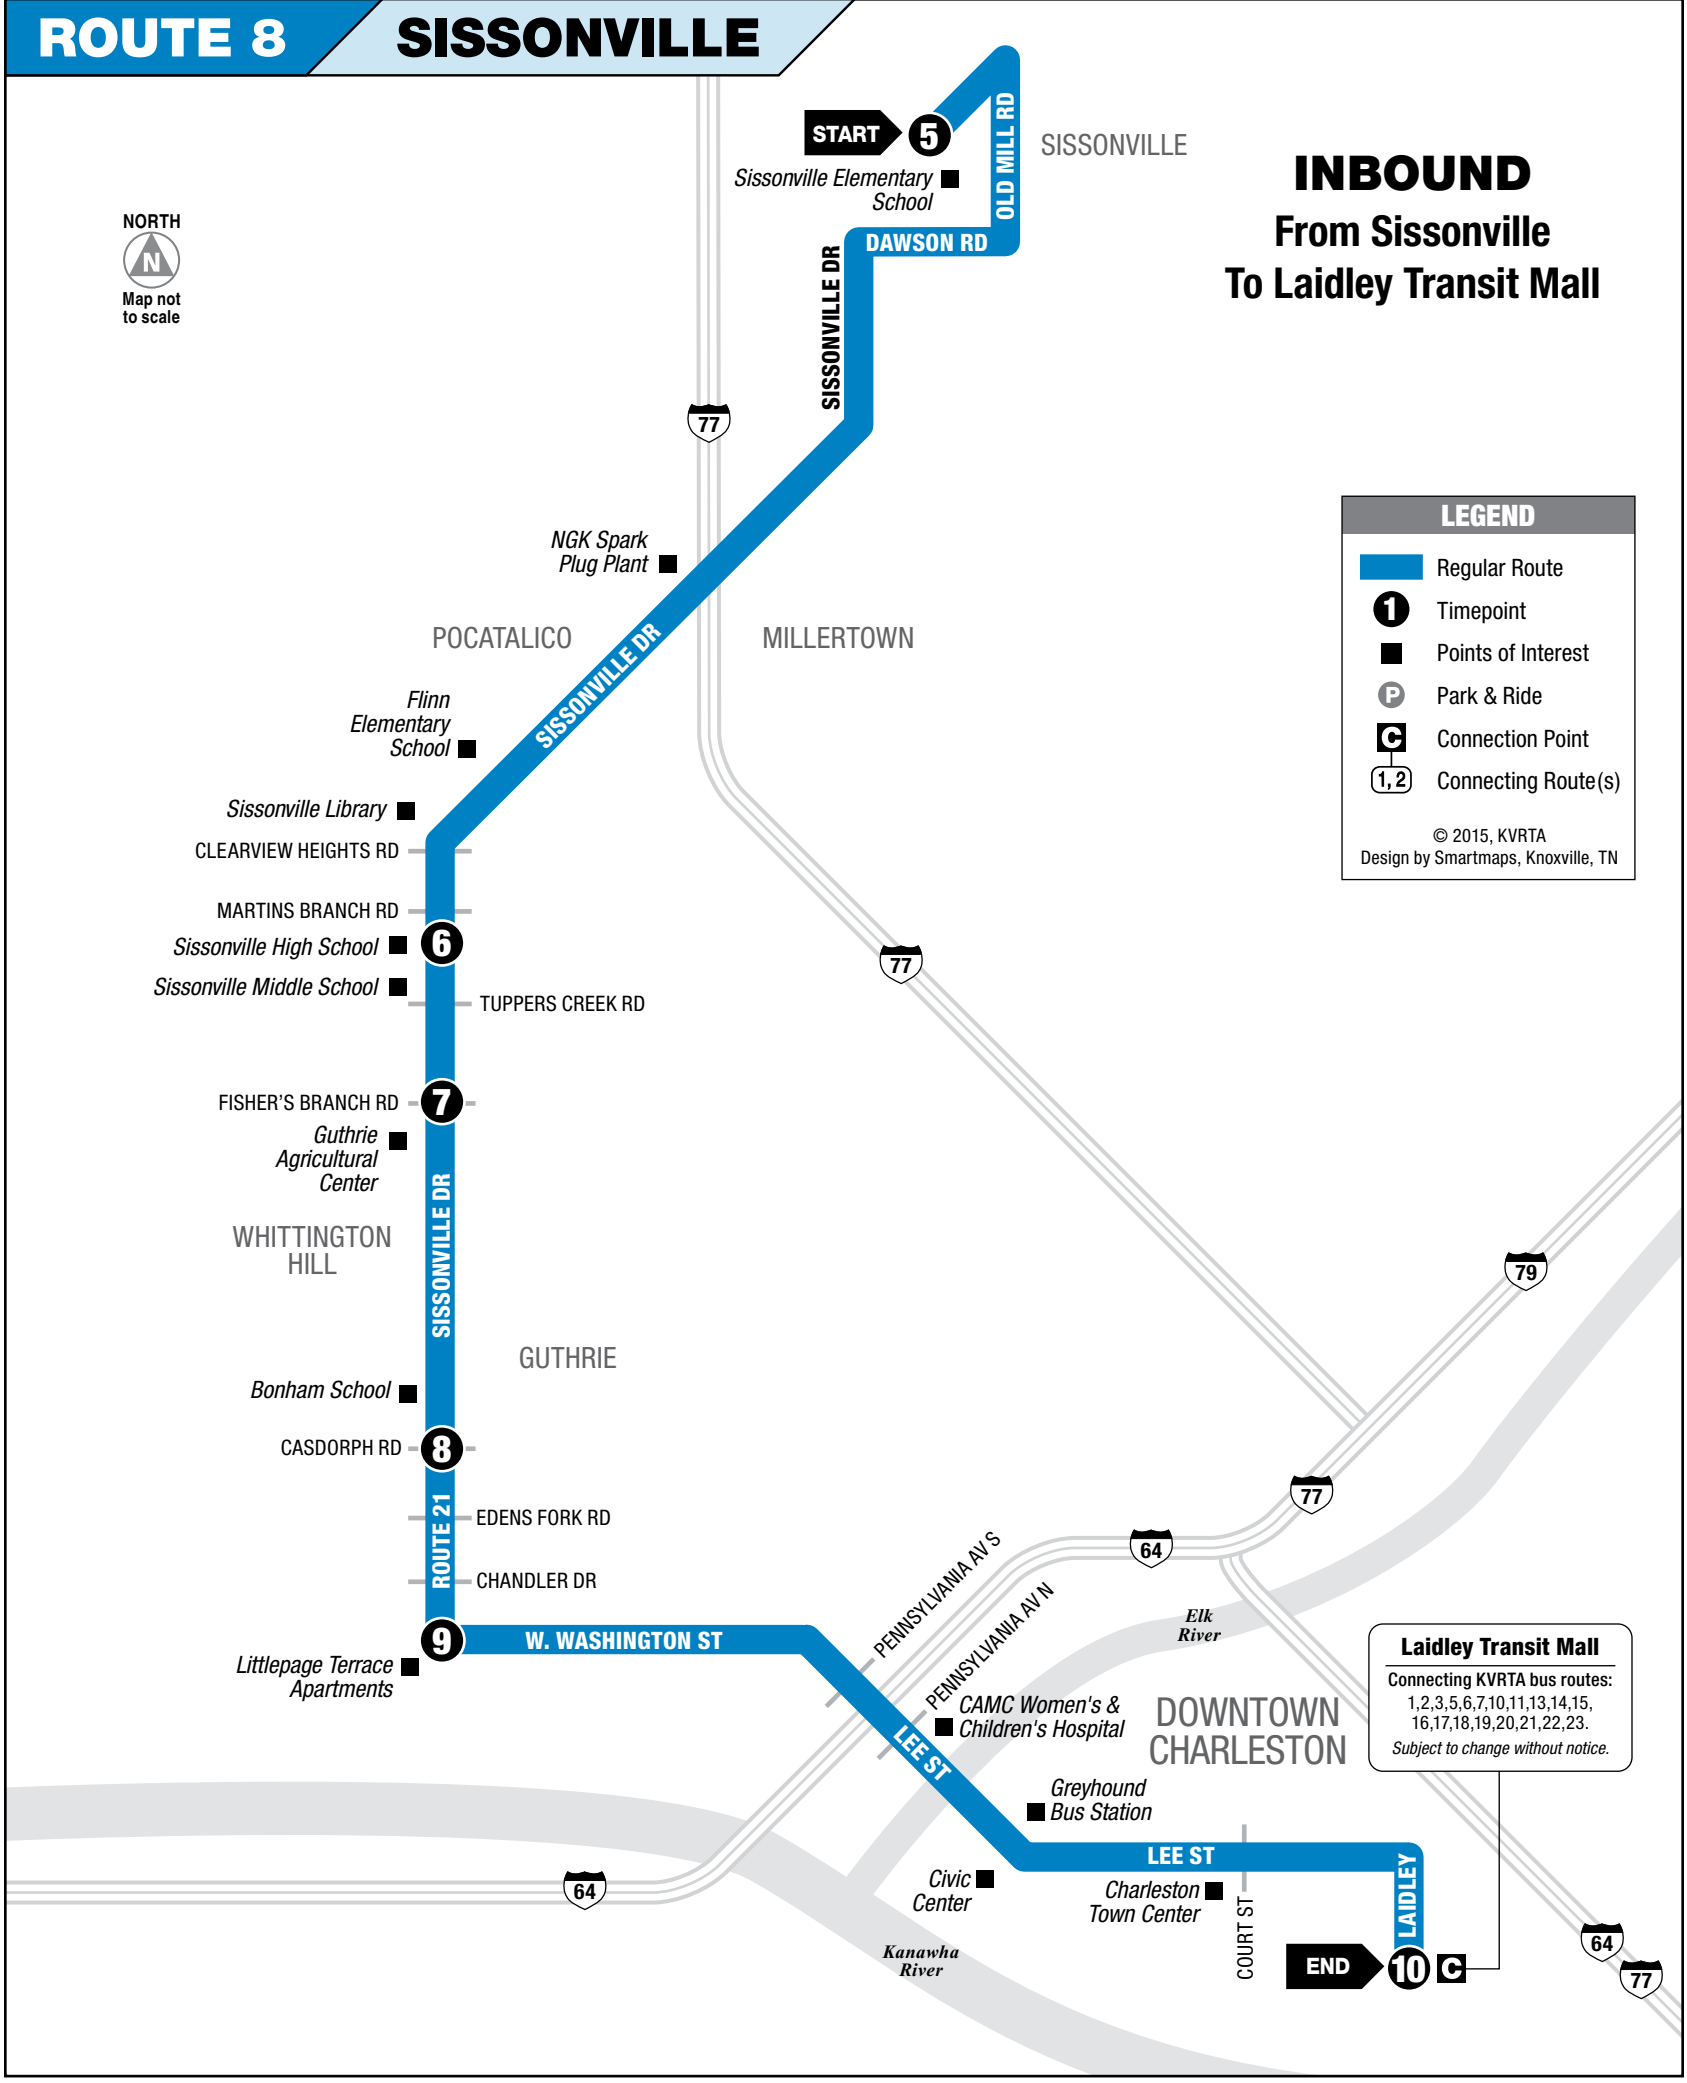

ROUTE 8

SISSONVILLE

INBOUND From Sissonville To Laidley Transit Mall

LEGEND

- █ Regular Route
- **1** Timepoint
- Points of Interest
- P Park & Ride
- C Connection Point
- 1,2 Connecting Route(s)

© 2015, KVRTA
Design by Smartmaps, Knoxville, TN

Laidley Transit Mall
Connecting KVRTA bus routes:
1,2,3,5,6,7,10,11,13,14,15,
16,17,18,19,20,21,22,23.
Subject to change without notice.

MONDAY – SATURDAY • INBOUND FROM SISSONVILLE TO LAIDLEY TRANSIT MALL

	5 Sissonville	6 Sissonville High School	7 Fisher's Branch	8 Casdorph Road	9 Littlepage Terrace	10 Laidley Transit Mall	See other side for trips TO Sissonville
AM	6:45 8:15	6:55 8:25	7:00 8:30	7:07 8:37	7:11 8:41	7:30 9:00	
PM	2:45 4:20 5:43	2:55 4:30 5:52	3:00 4:35 5:57	3:07 4:42 6:02	3:11 4:46 6:07	3:30 4:58 —	

No Sunday or Holiday Service.

**Kanawha Valley Regional
Transportation Authority**

ROUTE 8

MONDAY-SATURDAY

Effective: November 2015

Sissonville

SERVING:

- West Washington Street
- Route 21 & Edens Fork
- Sissonville Middle School
- Sissonville High School
- NGK Spark Plug Plant
- Pocatatico