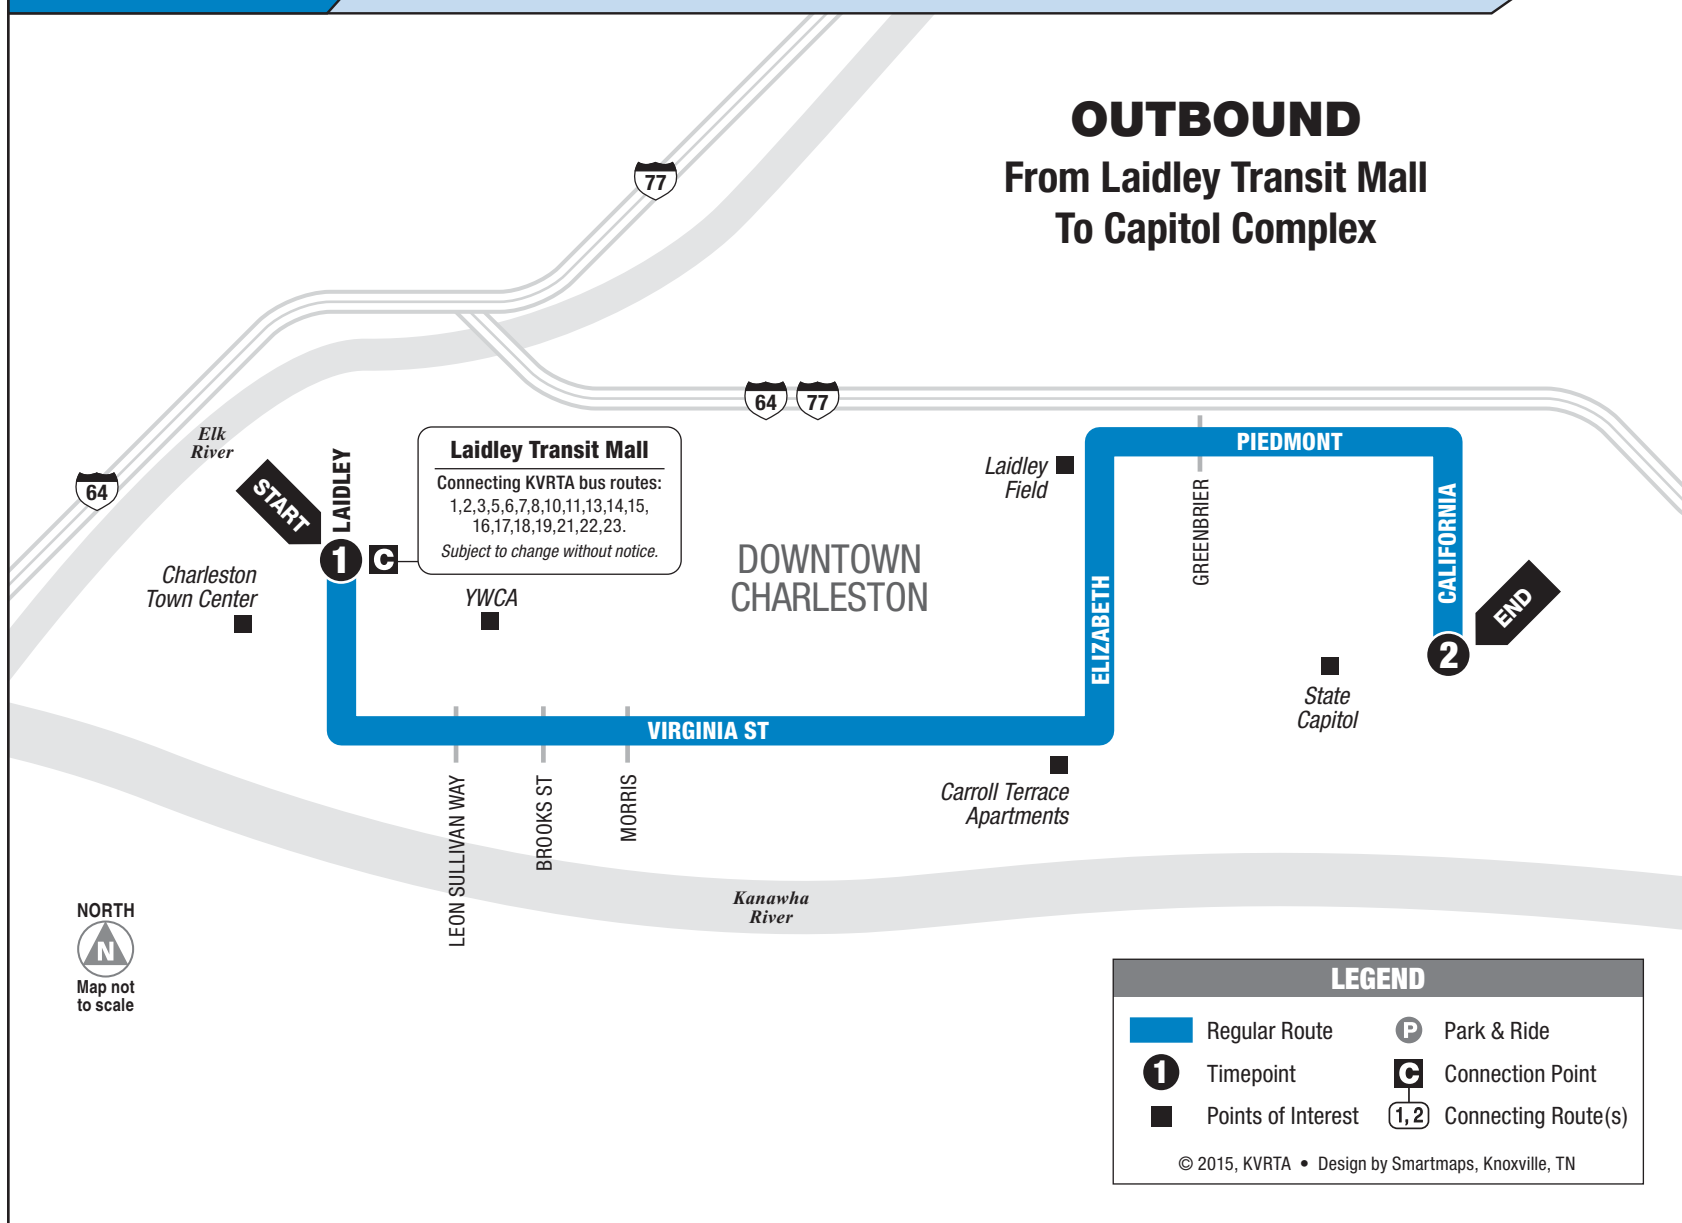

OUTBOUND
From Laidley Transit Mall
To Capitol Complex

MONDAY – FRIDAY • OUTBOUND FROM LAIDLEY TRANSIT MALL TO CAPITOL COMPLEX

	1 Laidley Transit Mall	2 Capitol Complex
AM	6:39	6:51
	6:43	6:55
	7:00	7:15
	7:16	7:28
	7:42	7:54
	7:45	7:57
	8:00	8:15
	8:16	8:28
	8:45	8:57
	8:48	9:00
	9:00	9:15
	9:16	9:28
	9:41	9:53
	10:00	10:15
	10:36	11:00
	10:45	10:57
	11:05	11:17
	11:36	12:00
	11:45	11:57
	11:50	12:03
	12:15	12:30
	12:36	1:00
	12:50	1:02
	12:55	1:07
	1:32	1:44
	1:36	2:00
	1:50	2:02
	1:53	2:05
	2:30	2:45
	2:50	3:02
	2:55	3:07
	3:06	3:30
	3:30	3:45
	3:50	4:02
	3:55	4:07
	4:02	4:14
	4:06	4:30
	4:30	4:45
	4:50	5:02
	4:55	5:07
	5:02	5:14
	5:06	5:30
	5:30	5:45
	5:35	5:47
	5:50	6:02
	5:55	6:07
	6:55	7:07
	7:55	8:07
	8:55	9:07
	9:55	10:07
PM		

Service on Virginia Street is provided by Routes 3, 5, 16 and 19.

SATURDAY • OUTBOUND FROM LAIDLEY TRANSIT MALL TO CAPITOL COMPLEX

	1 Laidley Transit Mall	2 Capitol Complex
AM	7:00	7:15
	8:00	8:15
	9:00	9:15
	10:00	10:15
	10:36	11:00
	11:36	12:00
	12:15	12:30
	12:36	1:00
	1:36	2:00
	2:30	2:45
PM	3:06	3:30
	3:30	3:45
	4:06	4:30
	4:30	4:45
	5:06	5:30
	5:30	5:45

Service on Virginia Street is provided by Routes 16 and 19.

SUNDAY • OUTBOUND FROM LAIDLEY TRANSIT MALL TO CAPITOL COMPLEX

	1 Laidley Transit Mall	2 Capitol Complex
AM	4:25	4:35
	6:30	6:41
	8:40	8:52
	10:30	10:42
	12:00	12:12
	2:15	2:27
PM	5:25	5:33
	7:15	7:24
	9:15	9:24
	11:15	11:24

Service on Virginia Street is provided by Route 22.

See other side for trips FROM Capitol Complex

Please have your fare ready before boarding the bus.

INFORMATION

No smoking, no pets, no food or open beverages, no playing audio devices.
For safety's sake, please be seated after boarding the bus and remain seated at all times. After ringing the bell for your destination, stay seated until the bus comes to a complete stop. When boarding or exiting the bus, use extreme caution on steps and around the doors. Do not attempt to cross the street in front of the bus after exiting and wait for traffic to clear before crossing. Shirts and shoes must be worn while riding the bus. Litter receptacles are located at the front of the bus. Please help us keep our buses clean!
Senior Citizens and handicapped individuals with proper I.D. or those who present a valid Medicare Card may ride any KVRTA bus (except commuter buses) for 1/2 fare. Contact KVRTA for details at 343-7586.
Notice of Title VI Rights
It is a KVRTA policy that we do not discriminate based on race, gender, color or national origin. Any inquires or complaints related to Title VI may be sent in writing to the General Manager, P.O. Box 1188, Charleston, WV 25324 or calling 304-343-3840. A downloadable form is available on KVRTA website www.rideonkrt.com

INSTRUCTIONS