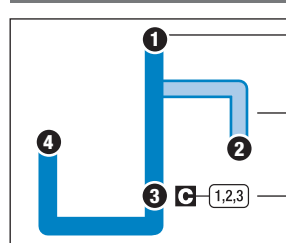

Service on Virginia Street is provided by Routes 16 and 19.

SUNDAY • OUTBOUND FROM LAIDLEY TRANSIT MALL TO CAPITOL COMPLEX

	1 Laidley Transit Mall	2 Capitol Complex
AM	4:25	4:35
	6:30	6:41
	8:40	8:52
	10:30	10:42
PM	12:00	12:12
	2:15	2:27
	5:25	5:33
	7:15	7:24
	9:15	9:24
	11:15	11:24

Service on Virginia Street is provided by Route 22.

See other side for trips FROM Capitol Complex

INSTRUCTIONS

1	2	3	4
9:00	9:15	9:40	10:00
10:00	—	10:40	11:00
11:00	11:15	11:40	12:00
12:00	—	12:40	1:00
1:00	1:15	1:40	2:00