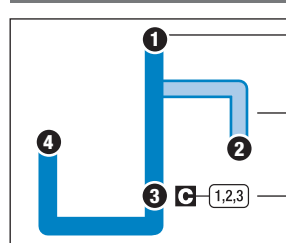

INSTRUCTIONS

1	2	3	4
9:00	9:15	9:40	10:00
10:00	—	10:40	11:00
11:00	11:15	11:40	12:00
12:00	—	12:40	1:00
1:00	1:15	1:40	2:00

1 The bus stops at this location at listed times. Look for the column of times below the matching symbol in the schedule.

2 Only certain trips operate along this portion of the route. See the schedule for trips that provide service here.

C Connection point. Shows where this bus intersects with connecting routes.

1,2,3 The bus stops at the times listed below the numbered symbol. Light times are A.M.; bold times are P.M.

1,2,3 The timetable shows when the bus stops. Actual times may vary and depend upon traffic and weather conditions.

For more information call: 343-7586 • www.rideonkrt.com