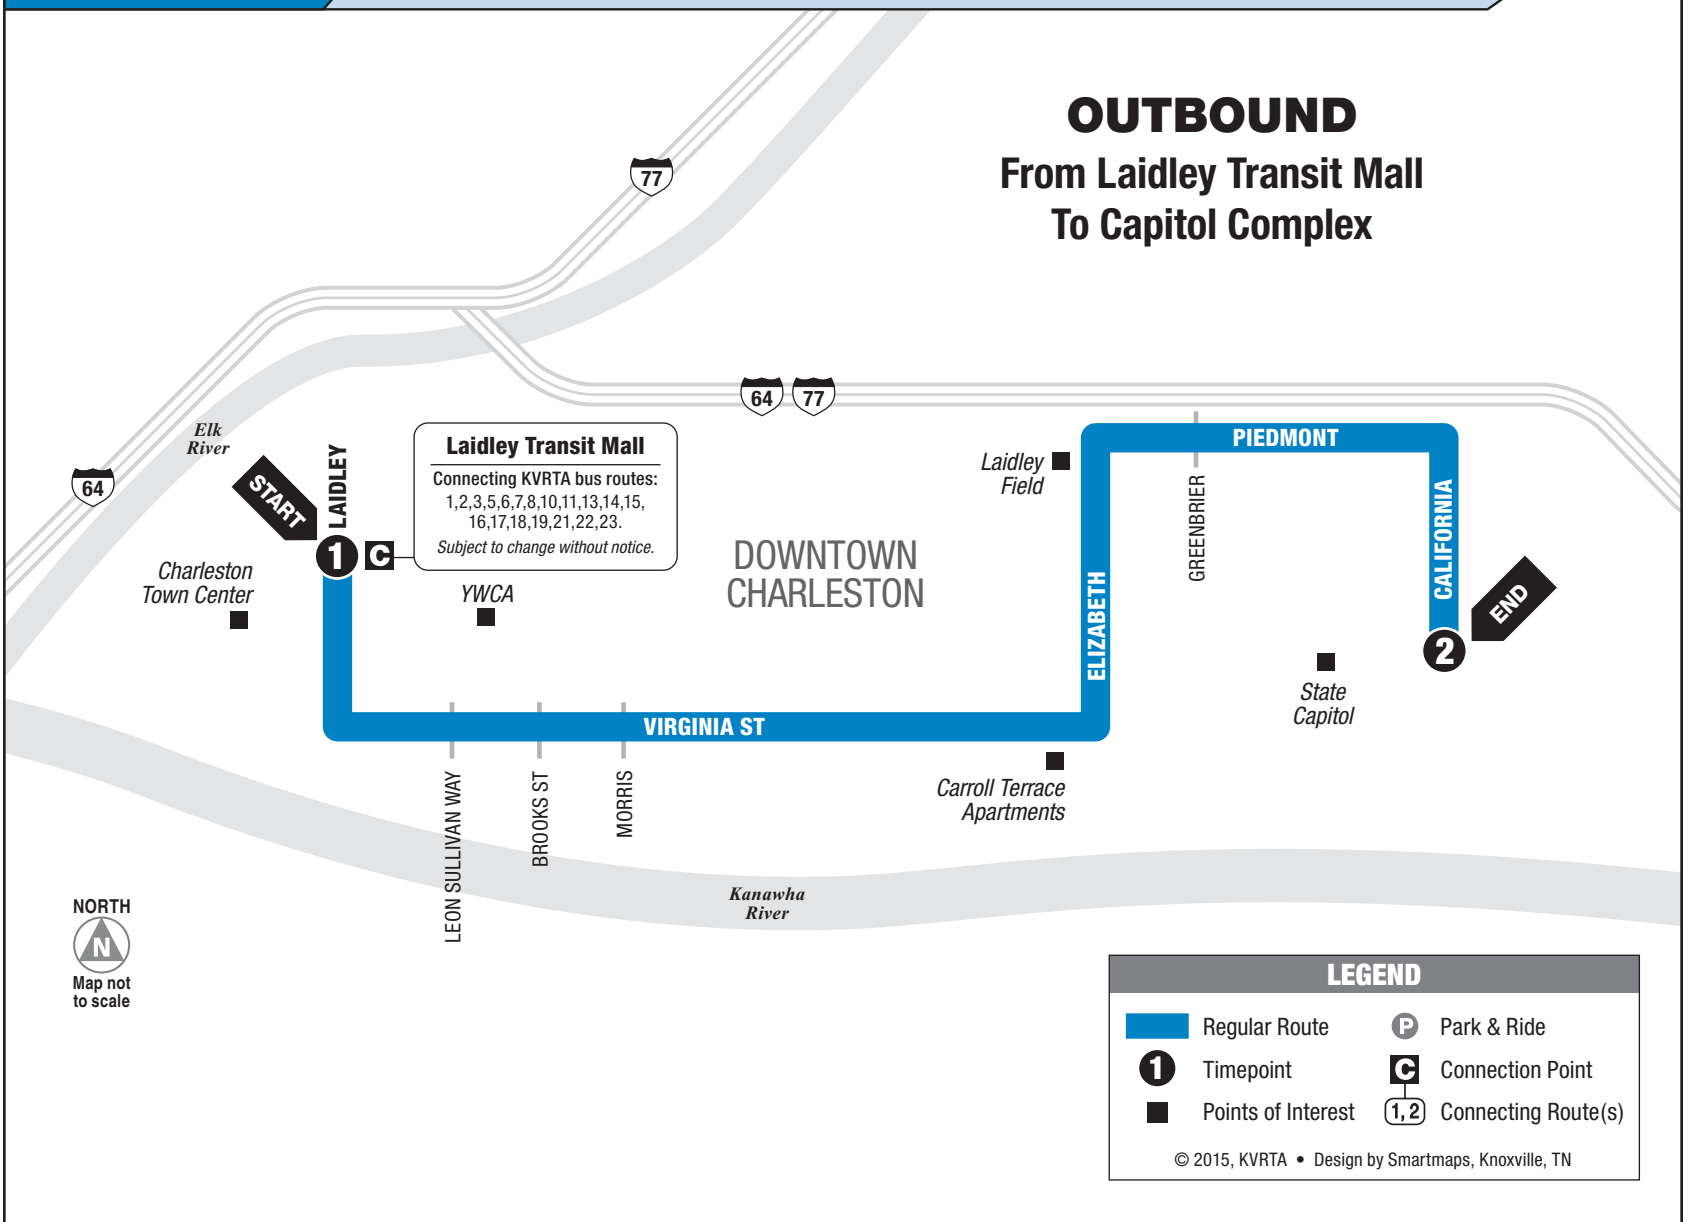

ROUTE 20

VIRGINIA STREET / CAPITOL COMPLEX

OUTBOUND From Laidley Transit Mall To Capitol Complex

MONDAY – FRIDAY • OUTBOUND FROM LAIDLEY TRANSIT MALL TO CAPITOL COMPLEX

	1 Laidley Transit Mall	2 Capitol Complex
AM	6:39	6:51
	6:43	6:55
	7:00	7:15
	7:16	7:28
	7:42	7:54
	7:45	7:57
	8:00	8:15
	8:16	8:28
	8:45	8:57
	8:48	9:00
	9:00	9:15
	9:16	9:28
	9:41	9:53
	10:00	10:15
	10:36	11:00
	10:45	10:57
	11:05	11:17
	11:36	12:00
	11:45	11:57
	11:50	12:03
	12:15	12:30
	12:36	1:00
	12:50	1:02
	12:55	1:07
	1:32	1:44
	1:36	2:00
	1:50	2:02
	1:53	2:05
	2:30	2:45
	2:50	3:02
	2:55	3:07
	3:06	3:30
	3:30	3:45
	3:50	4:02
	3:55	4:07
	4:02	4:14
	4:06	4:30
	4:30	4:45
	4:50	5:02
	4:55	5:07
	5:02	5:14
	5:06	5:30
	5:30	5:45
	5:35	5:47
	5:50	6:02
	5:55	6:07
	6:55	7:07
	7:55	8:07
	8:55	9:07
	9:55	10:07
PM		

Service on Virginia Street is provided by Route 22.

See other side for trips FROM Capitol Complex

INSTRUCTIONS

1	2	3	4
9:00	9:15	9:40	10:00
10:00	—	10:40	11:00
11:00	11:15	11:40	12:00
12:00	—	12:40	1:00
1:00	1:15	1:40	2:00

Service on Virginia Street is provided by Routes 3, 5, 16 and 19.

SATURDAY • INBOUND FROM CAPITOL COMPLEX TO LAIDLEY TRANSIT MALL

	2 Capitol Complex	3 Laidley Transit Mall
AM	6:45	7:00
	7:45	8:00
	8:45	9:00
	9:45	10:00
	11:00	11:15
	11:00	11:36
	12:00	12:36
	1:00	1:15
	1:00	1:36
	2:00	2:36
	3:15	3:30
	3:30	4:06
	4:15	4:30
	4:30	5:06
	5:15	5:30
	5:30	—
PM		

Service on Virginia Street is provided by Routes 16 and 19.

SUNDAY • INBOUND FROM CAPITOL COMPLEX TO LAIDLEY TRANSIT MALL

	2 Capitol Complex	3 Laidley Transit Mall
AM	6:12	6:30
	7:52	8:10
	10:55	11:10
	11:47	12:00
	2:16	2:30
	3:16	3:30
	7:02	7:15
	8:59	9:15
	11:00	11:15
	12:23	12:35
PM		