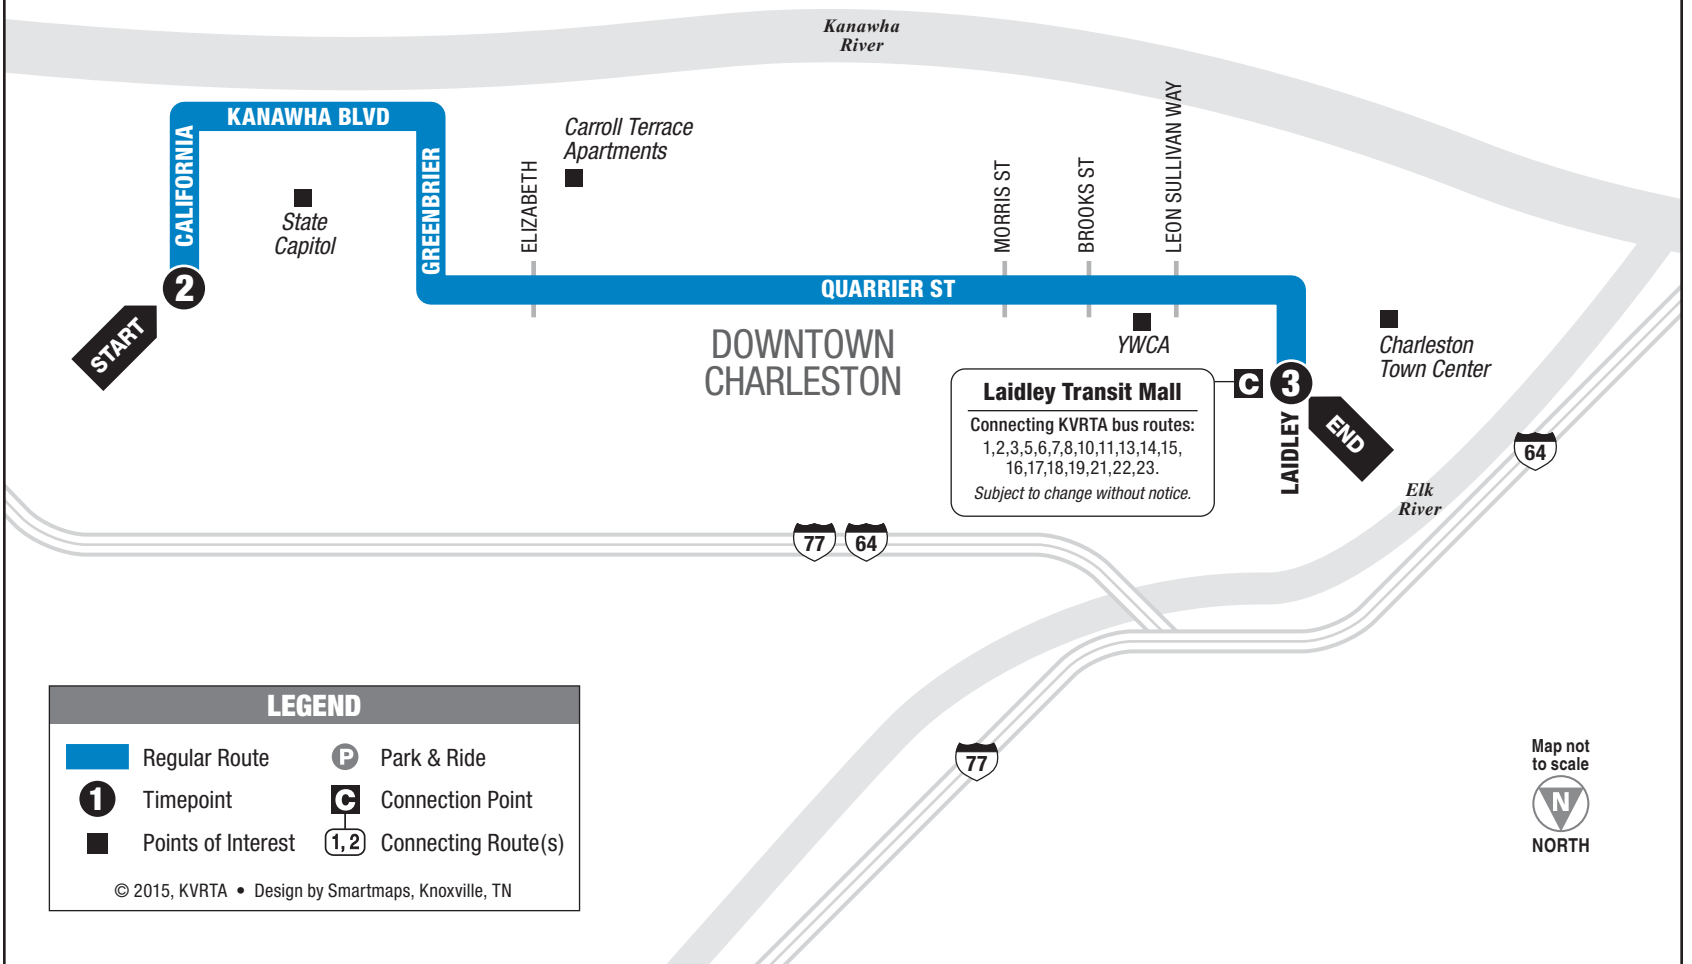

INBOUND
From Capitol Complex
To Laidley Transit Mall