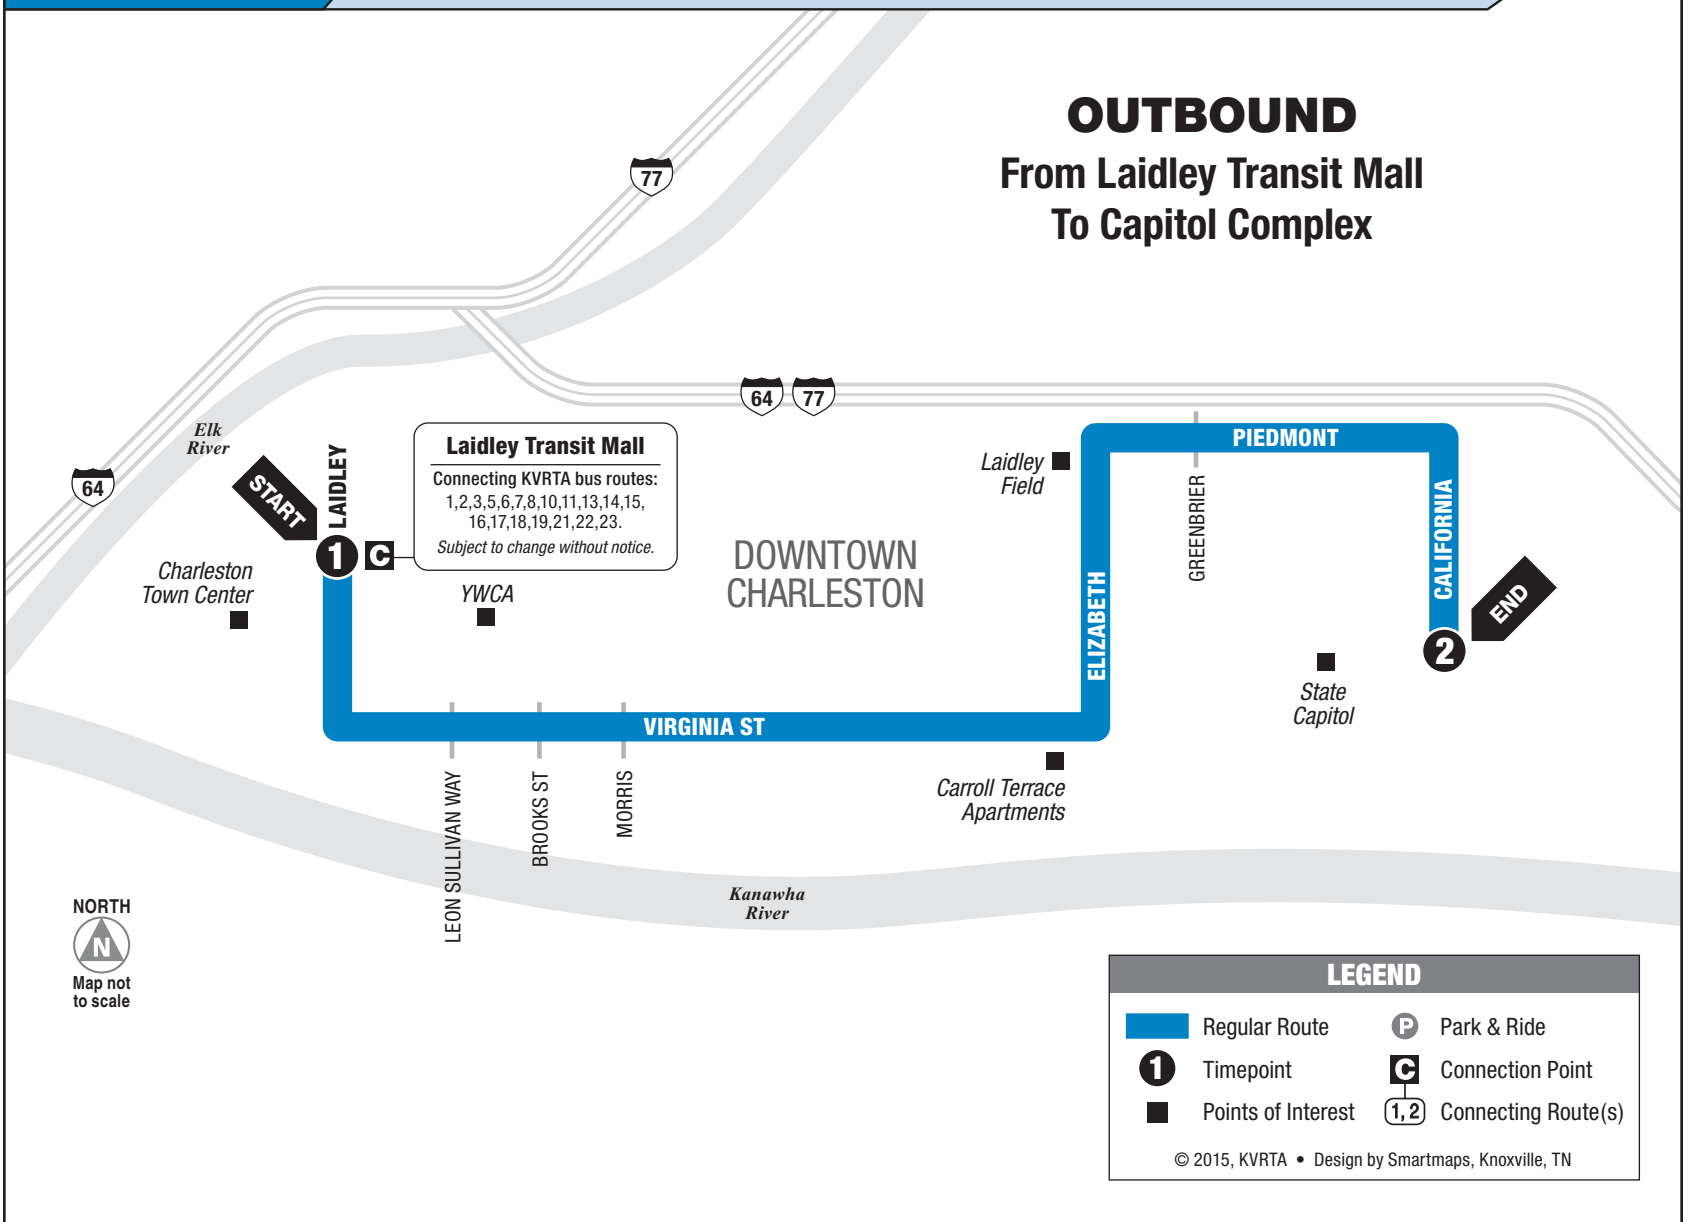

ROUTE 20

VIRGINIA STREET / CAPITOL COMPLEX

OUTBOUND From Laidley Transit Mall To Capitol Complex

MONDAY – FRIDAY • OUTBOUND FROM LAIDLEY TRANSIT MALL TO CAPITOL COMPLEX

	1 Laidley Transit Mall	2 Capitol Complex
AM	6:39	6:51
	6:43	6:55
	7:00	7:15
	7:16	7:28
	7:42	7:54
	7:45	7:57
	8:00	8:15
	8:16	8:28
	8:45	8:57
	8:48	9:00
	9:00	9:15
	9:16	9:28
	9:41	9:53
	10:00	10:15
	10:36	11:00
	10:45	10:57
	11:05	11:17
	11:36	12:00
	11:45	11:57
	11:50	12:03
	12:15	12:30
	12:36	1:00
	12:50	1:02
	12:55	1:07
	1:32	1:44
	1:36	2:00
	1:50	2:02
	1:53	2:05
	2:30	2:45
	2:50	3:02
	2:55	3:07
	3:06	3:30
	3:30	3:45
	3:50	4:02
	3:55	4:07
	4:02	4:14
	4:06	4:30
	4:30	4:45
	4:50	5:02
	4:55	5:07
	5:02	5:14
	5:06	5:30
	5:30	5:45
	5:35	5:47
	5:50	6:02
	5:55	6:07
	6:55	7:07
	7:55	8:07
	8:55	9:07
	9:55	10:07
PM		

Service on Virginia Street is provided by Routes 16 and 19.

SUNDAY • OUTBOUND FROM LAIDLEY TRANSIT MALL TO CAPITOL COMPLEX

	1 Laidley Transit Mall	2 Capitol Complex
AM	4:25	4:35
	6:30	6:41
	8:40	8:52
	10:30	10:42
PM	12:00	12:12
	2:15	2:27
	5:25	5:33
	7:15	7:24
	9:15	9:24
	11:15	11:24

Service on Virginia Street is provided by Routes 3, 5, 16 and 19.

SATURDAY • INBOUND FROM CAPITOL COMPLEX TO LAIDLEY TRANSIT MALL

	2 Capitol Complex	3 Laidley Transit Mall
AM	6:45	7:00
	7:45	8:00
	8:45	9:00
	9:45	10:00
	11:00	11:15
	11:00	11:36
	12:00	12:36
	1:00	1:15
	1:00	1:36
	2:00	2:36
PM	3:15	3:30
	3:30	4:06
	4:15	4:30
	4:30	5:06
	5:15	5:30
	5:30	—

Service on Virginia Street is provided by Routes 16 and 19.

SUNDAY • INBOUND FROM CAPITOL COMPLEX TO LAIDLEY TRANSIT MALL

	2 Capitol Complex	3 Laidley Transit Mall
AM	6:12	6:30
	7:52	8:10
	10:55	11:10
	11:47	12:00
	2:16	2:30
	3:16	3:30
PM	7:02	7:15
	8:59	9:15
	11:00	11:15
	12:23	12:35