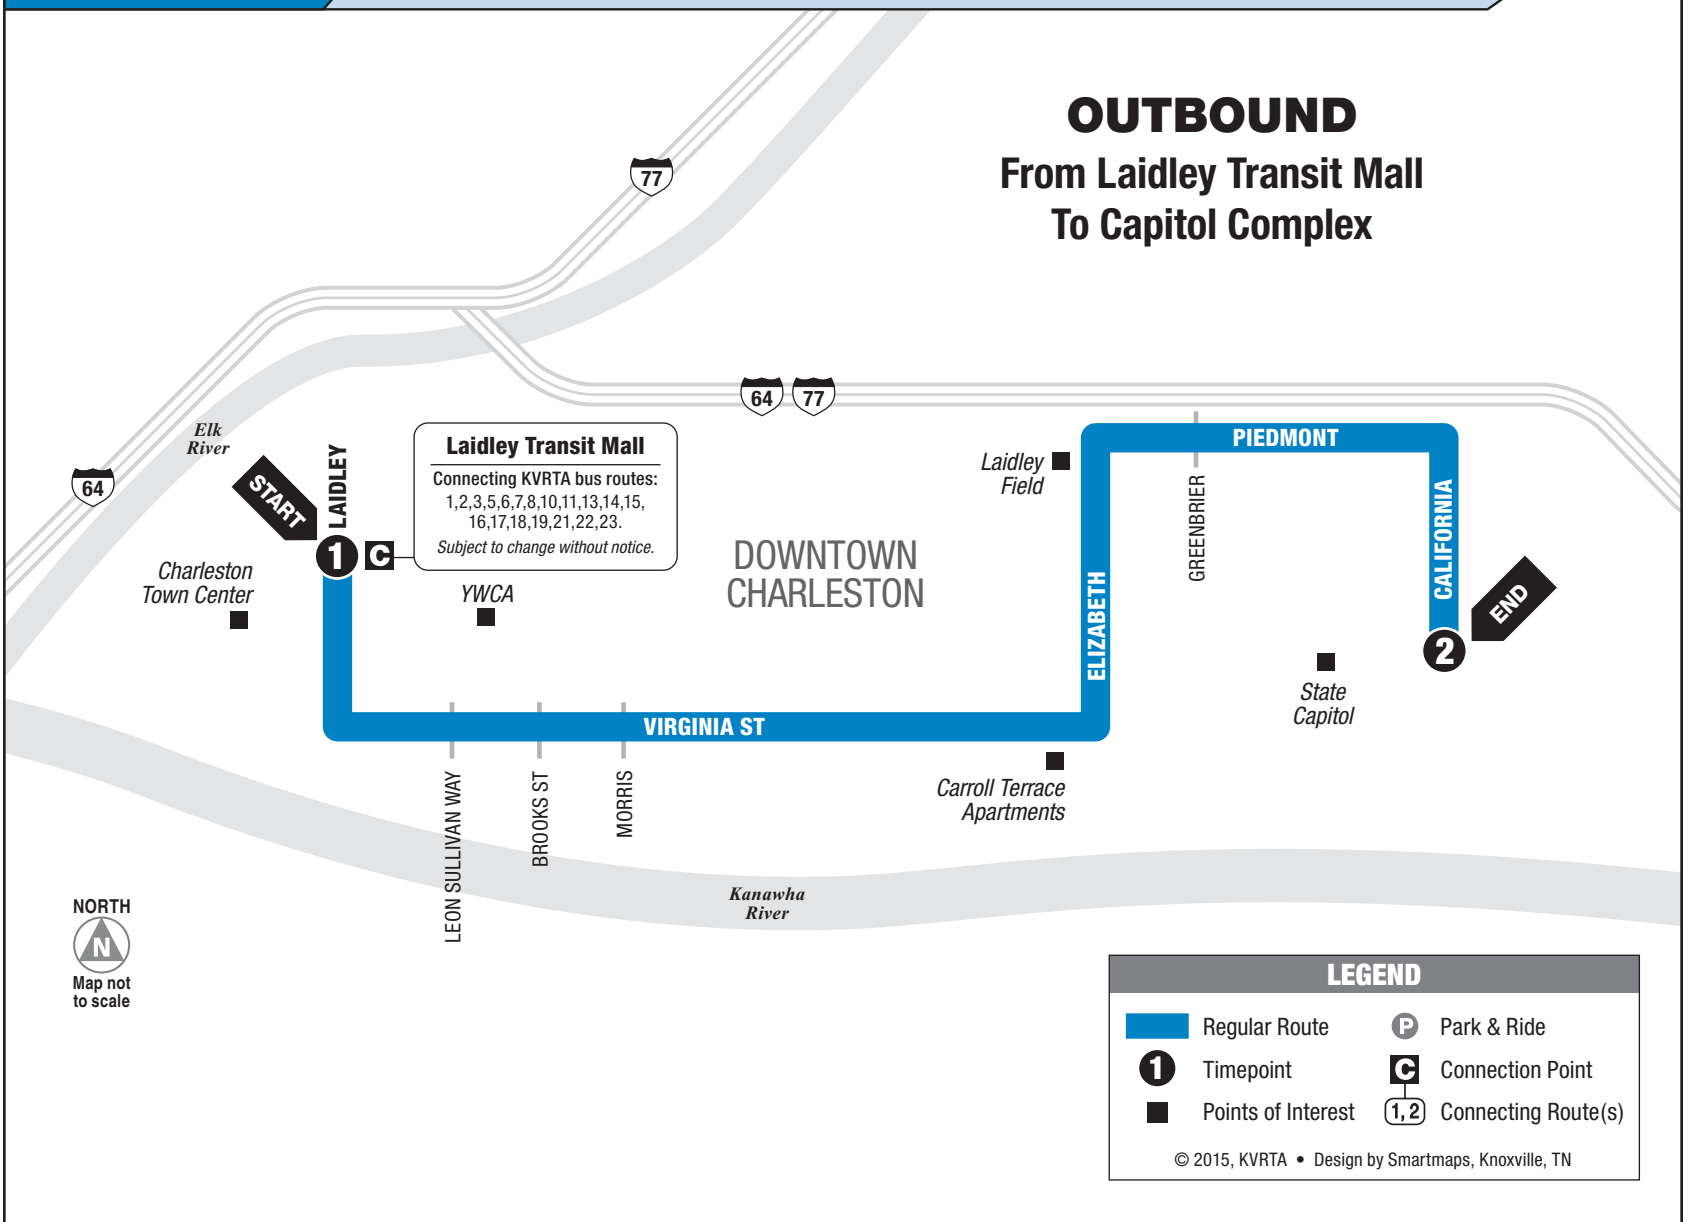

ROUTE 20

VIRGINIA STREET / CAPITOL COMPLEX

OUTBOUND From Laidley Transit Mall To Capitol Complex

MONDAY – FRIDAY • OUTBOUND FROM LAIDLEY TRANSIT MALL TO CAPITOL COMPLEX

	1 Laidley Transit Mall	2 Capitol Complex
AM	6:39	6:51
	6:43	6:55
	7:00	7:15
	7:16	7:28
	7:42	7:54
	7:45	7:57
	8:00	8:15
	8:16	8:28
	8:45	8:57
	8:48	9:00
	9:00	9:15
	9:16	9:28
	9:41	9:53
	10:00	10:15
	10:36	11:00
	10:45	10:57
	11:05	11:17
	11:36	12:00
	11:45	11:57
	11:50	12:03
	12:15	12:30
	12:36	1:00
	12:50	1:02
	12:55	1:07
	1:32	1:44
	1:36	2:00
	1:50	2:02
	1:53	2:05
	2:30	2:45
	2:50	3:02
	2:55	3:07
	3:06	3:30
	3:30	3:45
	3:50	4:02
	3:55	4:07
	4:02	4:14
	4:06	4:30
	4:30	4:45
	4:50	5:02
	4:55	5:07
	5:02	5:14
	5:06	5:30
	5:30	5:45
	5:35	5:47
	5:50	6:02
	5:55	6:07
	6:55	7:07
	7:55	8:07
	8:55	9:07
	9:55	10:07
PM		

Service on Virginia Street is provided by Routes 3, 5, 16 and 19.

Please have your fare ready before boarding the bus.

INFORMATION

No smoking, no pets, no food or open beverages, no playing audio devices.

For safety's sake, please be seated after boarding the bus and remain seated at all times. After ringing the bell for your destination, stay seated until the bus comes to a complete stop. When boarding or exiting the bus, use extreme caution on steps and around the doors. Do not attempt to cross the street in front of the bus after exiting and wait for traffic to clear before crossing. Shirts and shoes must be worn while riding the bus. Litter receptacles are located at the front of the bus. Please help us keep our buses clean!

Senior Citizens and handicapped individuals with proper I.D. or those who present a valid Medicare Card may ride any KVRTA bus (except commuter buses) for 1/2 fare. Contact KVRTA for details at 343-7586.

Notice of Title VI Rights
It is a KVRTA policy that we do not discriminate based on race, gender, color or national origin. Any inquires or complaints related to Title VI may be sent in writing to the General Manager, P.O. Box 1188, Charleston, WV 25324 or calling 304-343-3840. A downloadable form is available on KVRTA website www.rideonkrt.com

SATURDAY • OUTBOUND FROM LAIDLEY TRANSIT MALL TO CAPITOL COMPLEX

	1 Laidley Transit Mall	2 Capitol Complex
AM	7:00	7:15
	8:00	8:15
	9:00	9:15
	10:00	10:15
	10:36	11:00
	11:36	12:00
	12:15	12:30
	12:36	1:00
	1:36	2:00
	2:30	2:45
PM	3:06	3:30
	3:30	3:45
	4:06	4:30
	4:30	4:45
	5:06	5:30
	5:30	5:45

Service on Virginia Street is provided by Routes 16 and 19.

SUNDAY • OUTBOUND FROM LAIDLEY TRANSIT MALL TO CAPITOL COMPLEX

	1 Laidley Transit Mall	2 Capitol Complex
AM	4:25	4:35
	6:30	6:41
	8:40	8:52
	10:30	10:42
PM	12:00	12:12
	2:15	2:27
	5:25	5:33
	7:15	7:24
	9:15	9:24
	11:15	11:24

Service on Virginia Street is provided by Route 22.

See other side for trips FROM Capitol Complex

INSTRUCTIONS