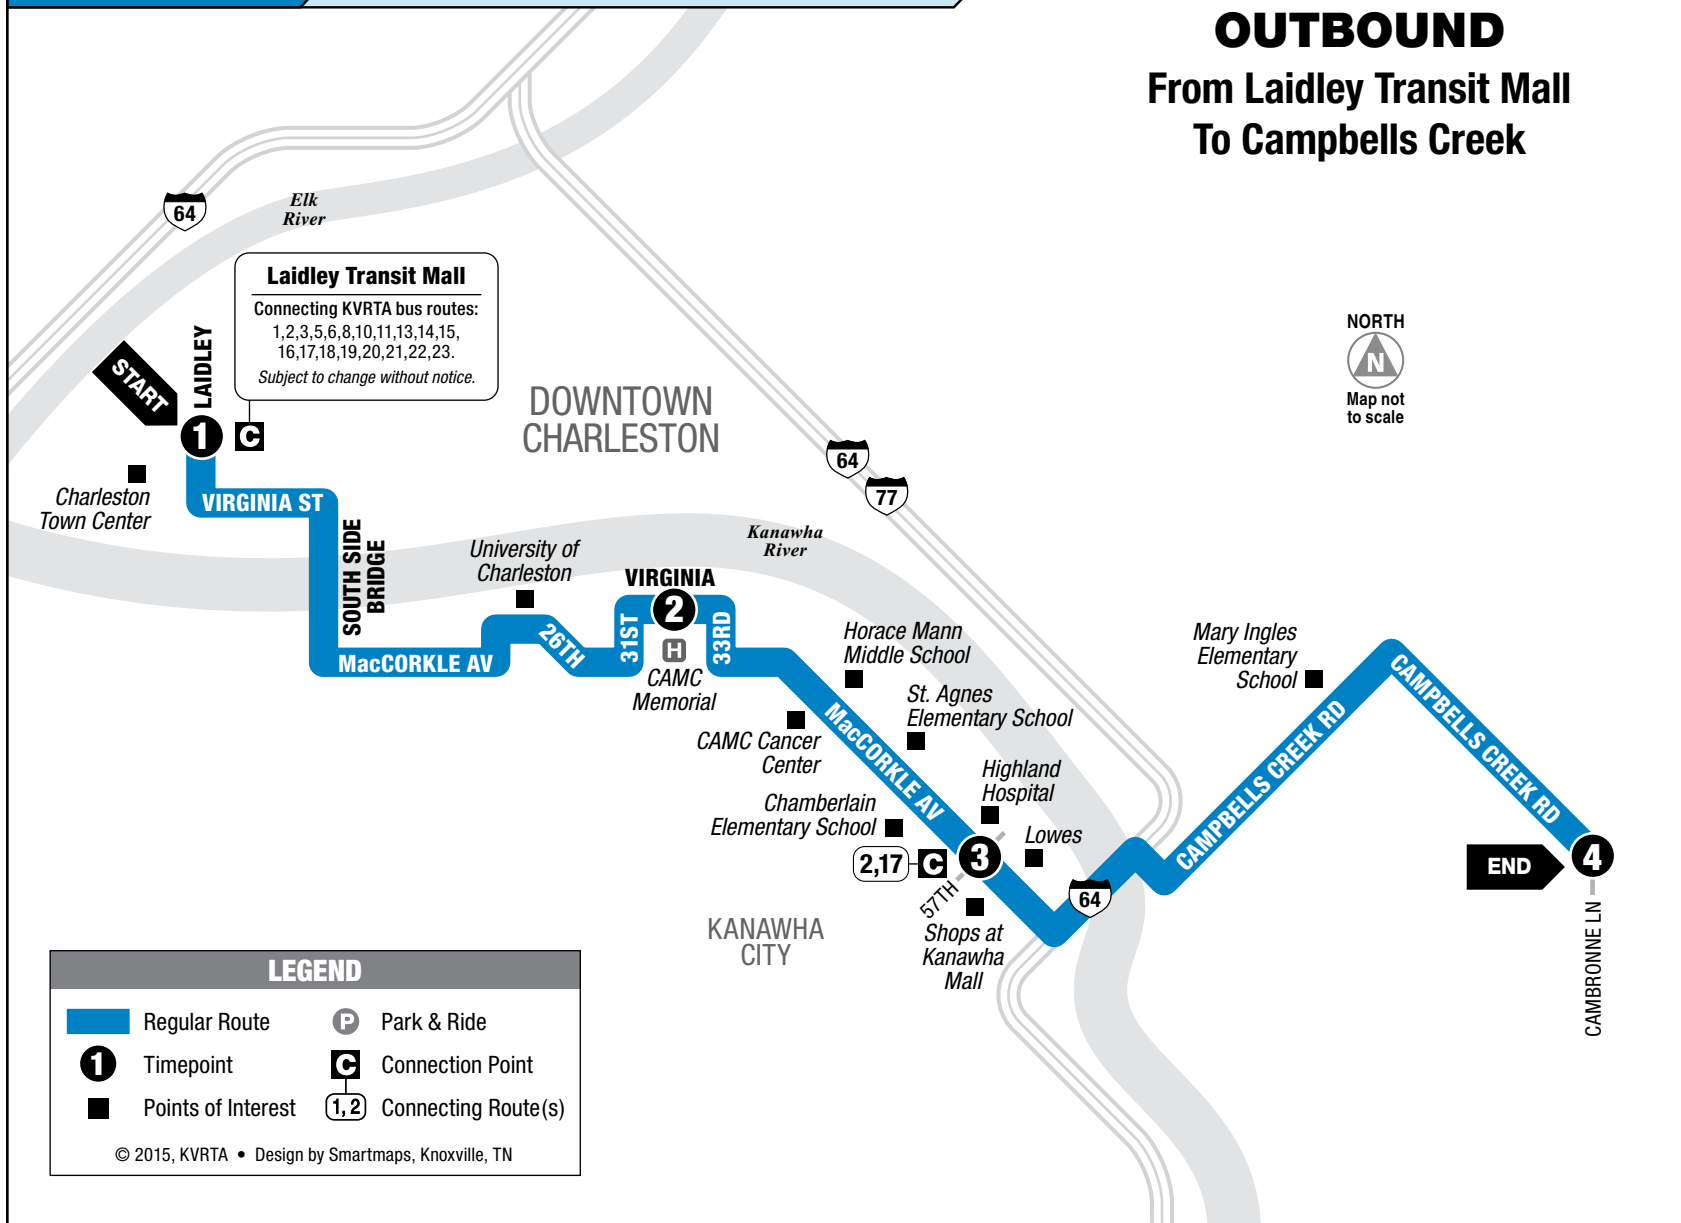

ROUTE 7 CAMPBELLS CREEK

OUTBOUND From Laidley Transit Mall To Campbells Creek

MONDAY – FRIDAY • OUTBOUND FROM LAIDLEY TRANSIT MALL TO CAMPBELLS CREEK

	1 Laidley Transit Mall	2 CAMC Memorial	3 57th at MacCorkle	4 Cambronne Lane	See other side for trips TO Downtown Charleston
AM	6:45 8:45	6:56 8:56	7:10 9:10	7:35 9:35	
PM	12:15 3:15 5:15	12:26 3:26 5:26	12:40 3:40 5:40	1:05 4:05 6:05	

For more information call: 343-7586 • www.rideonkrt.com

ROUTE 7

CAMPBELLS CREEK

INBOUND From Campbells Creek To Laidley Transit Mall

MONDAY – FRIDAY • INBOUND FROM CAMPBELLS CREEK TO LAIDLEY TRANSIT MALL

	4 Cambronne Lane	5 57th at MacCorkle	6 CAMC Memorial	7 Laidley Transit Mall	See other side for trips FROM Downtown Charleston
AM	7:50	8:15	8:29	8:45	
	9:50	10:15	10:29	10:45	
PM	1:20	1:45	1:59	2:15	
	4:20	4:45	4:59	5:15	
	6:20	6:45	6:59	7:15	

No Saturday, Sunday or Holiday Service.

Kanawha Valley Regional
Transportation Authority

ROUTE

7

MONDAY-FRIDAY

Effective: November 2015

Campbells Creek

SERVING:

- South Side Bridge
- University of Charleston
- CAMC Memorial Division
- Kanawha City
- Shops at Kanawha Mall
- Campbells Creek Road

304-343-7586

www.rideonkrt.com