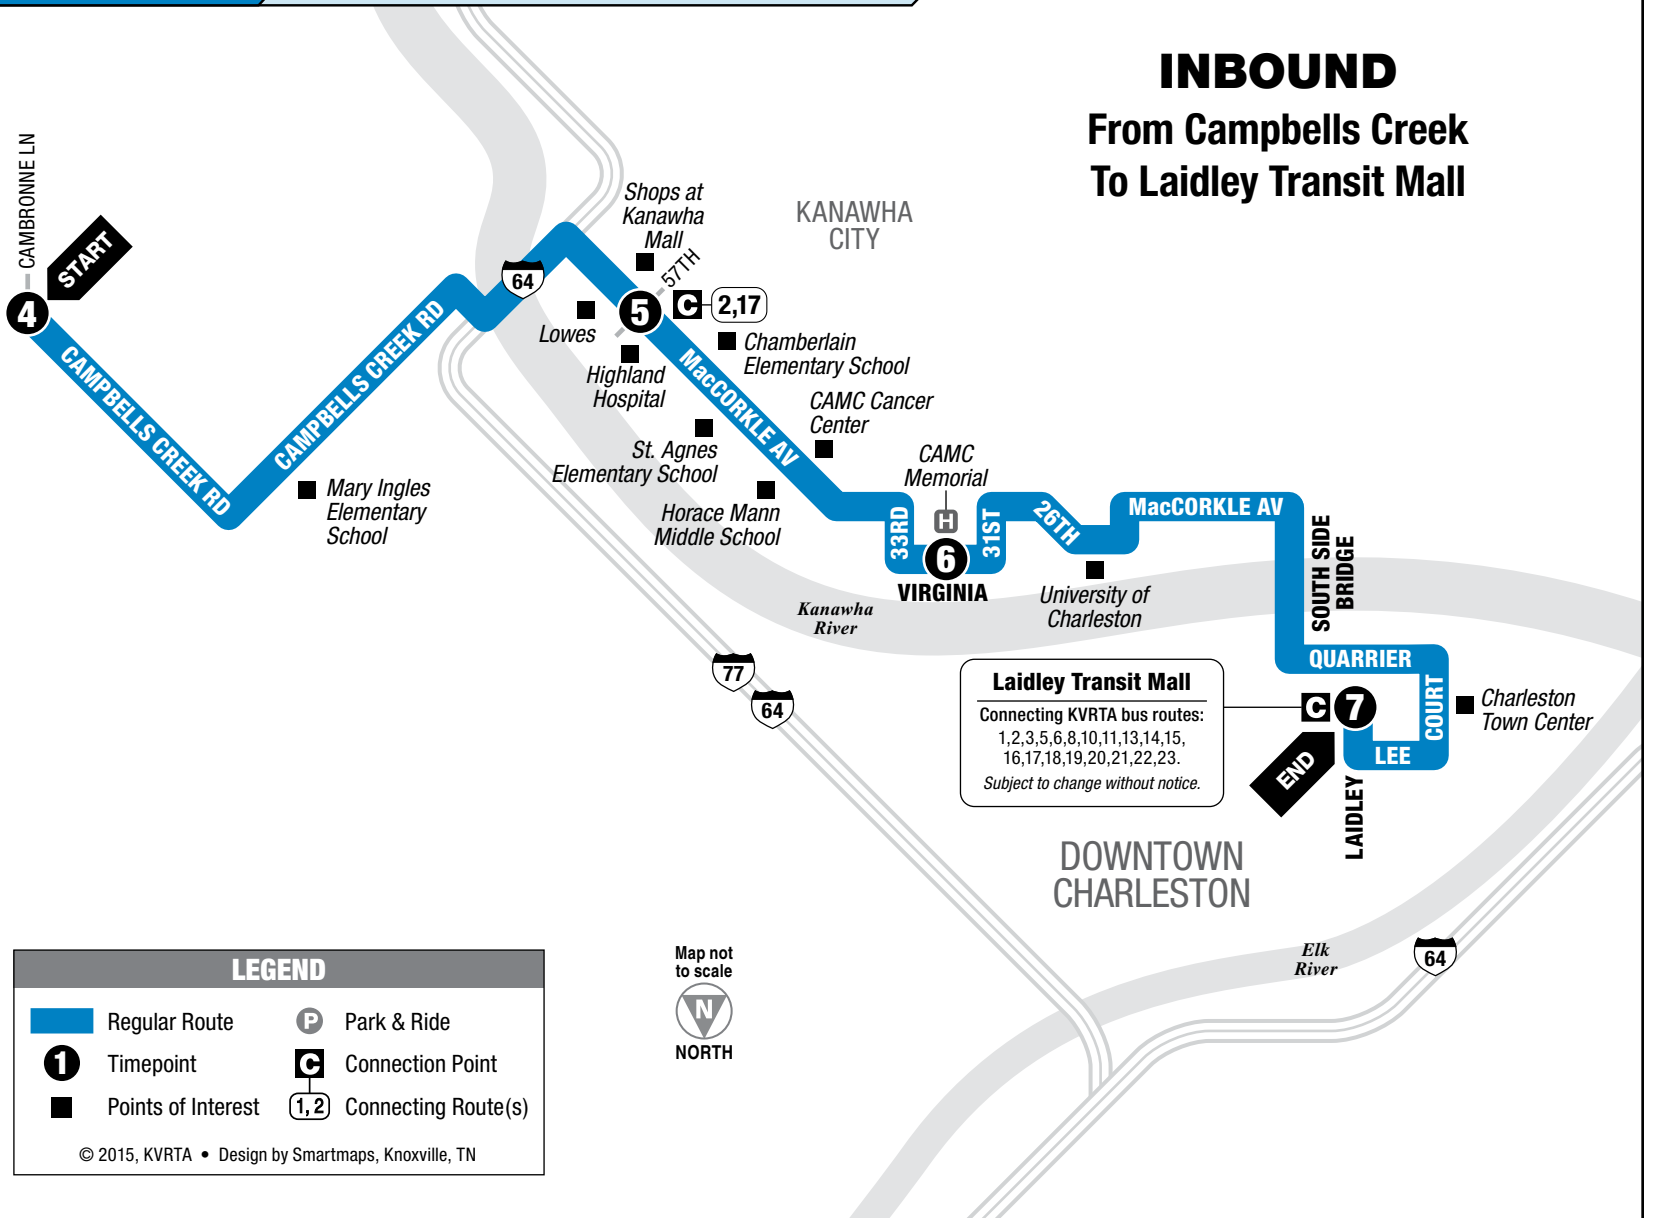

ROUTE 7 CAMPBELLS CREEK

OUTBOUND From Laidley Transit Mall To Campbells Creek

MONDAY – FRIDAY • OUTBOUND FROM LAIDLEY TRANSIT MALL TO CAMPBELLS CREEK

	1 Laidley Transit Mall	2 CAMC Memorial	3 57th at MacCorkle	4 Cambronne Lane	See other side for trips TO Downtown Charleston
AM	6:45 8:45	6:56 8:56	7:10 9:10	7:35 9:35	
PM	12:15 3:15 5:15	12:26 3:26 5:26	12:40 3:40 5:40	1:05 4:05 6:05	

INSTRUCTIONS

1	2	3	4
9:00	9:15	9:40	10:00
10:00	—	10:40	11:00
11:00	11:15	11:40	12:00
12:00	—	12:40	1:00
1:00	1:15	1:40	2:00

- 1** The bus stops at this location at listed times. Look for the column of times below the matching symbol in the schedule.
- Only certain trips operate along this portion of the route. See the schedule for trips that provide service here.
- G** 1,2,3 Connection point. Shows where this bus intersects with connecting routes.
- The bus stops at the times listed below the numbered symbol. Light times are A.M.; bold times are P.M.
- The timetable shows when the bus stops. Actual times may vary and depend upon traffic and weather conditions.

For more information call: 343-7586 • www.rideonkrt.com

ROUTE 7

CAMPBELLS CREEK

INBOUND From Campbells Creek To Laidley Transit Mall

MONDAY – FRIDAY • INBOUND FROM CAMPBELLS CREEK TO LAIDLEY TRANSIT MALL

	4 Cambronne Lane	5 57th at MacCorkle	6 CAMC Memorial	7 Laidley Transit Mall	See other side for trips FROM Downtown Charleston
AM	7:50	8:15	8:29	8:45	
	9:50	10:15	10:29	10:45	
PM	1:20	1:45	1:59	2:15	
	4:20	4:45	4:59	5:15	
	6:20	6:45	6:59	7:15	