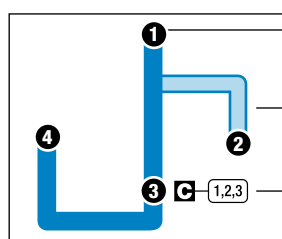

INSTRUCTIONS

1	2	3	4
9:00	9:15	9:40	10:00
10:00	—	10:40	11:00
11:00	11:15	11:40	12:00
12:00	—	12:40	1:00
1:00	1:15	1:40	2:00

- **1** The bus stops at this location at listed times. Look for the column of times below the matching symbol in the schedule.
- Only certain trips operate along this portion of the route. See the schedule for trips that provide service here.
- **G** 1,2,3 Connection point. Shows where this bus intersects with connecting routes.
- The bus stops at the times listed below the numbered symbol. Light times are A.M.; bold times are P.M.
- The timetable shows when the bus stops. Actual times may vary and depend upon traffic and weather conditions.

For more information call: 343-7586 • www.rideonkrt.com