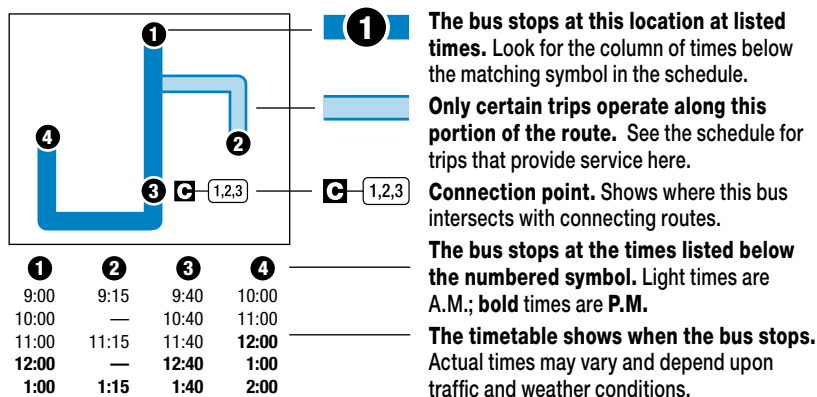

Shaded trip operates Monday-Friday ONLY.

No Sunday or Holiday Service.

Please have your fare ready before boarding the bus.

INFORMATION

No smoking, no pets, no food or open beverages, no playing audio devices.

For safety's sake, please be seated after boarding the bus and remain seated at all times. After ringing the bell for your destination, stay seated until the bus comes to a complete stop. When boarding or exiting the bus, use extreme caution on steps and around the doors. Do not attempt to cross the street in front of the bus after exiting and wait for traffic to clear before crossing. Shirts and shoes must be worn while riding the bus. Litter receptacles are located at the front of the bus. Please help us keep our buses clean!

INSTRUCTIONS

For more information call: 343-7586 • www.rideonkrt.com

ROUTE 14

CITY PARK

INBOUND From City Park To Laidley Transit Mall

MONDAY – SATURDAY • INBOUND FROM CITY PARK TO LAIDLEY TRANSIT MALL

	3 City Park/ Vista View Apartments	4 Capitol Market	5 Laidley Transit Mall	See other side for trips FROM Downtown Charleston
AM	7:08	7:12	7:17	
	8:08	8:12	8:17	
	9:08	9:12	9:17	
	10:08	10:12	10:17	
PM	12:08	12:12	12:17	
	1:08	1:12	1:17	
	2:08	2:12	2:17	
	3:08	3:12	3:17	
	4:08	4:12	4:17	
	5:08	5:12	5:17	
	6:08	6:12	6:17	

Shaded trip operates Monday-Friday ONLY.

No Sunday or Holiday Service.

KANAWHA VALLEY REGIONAL
TRANSPORTATION AUTHORITY

ROUTE

14

MONDAY-SATURDAY

City Park

SERVING: