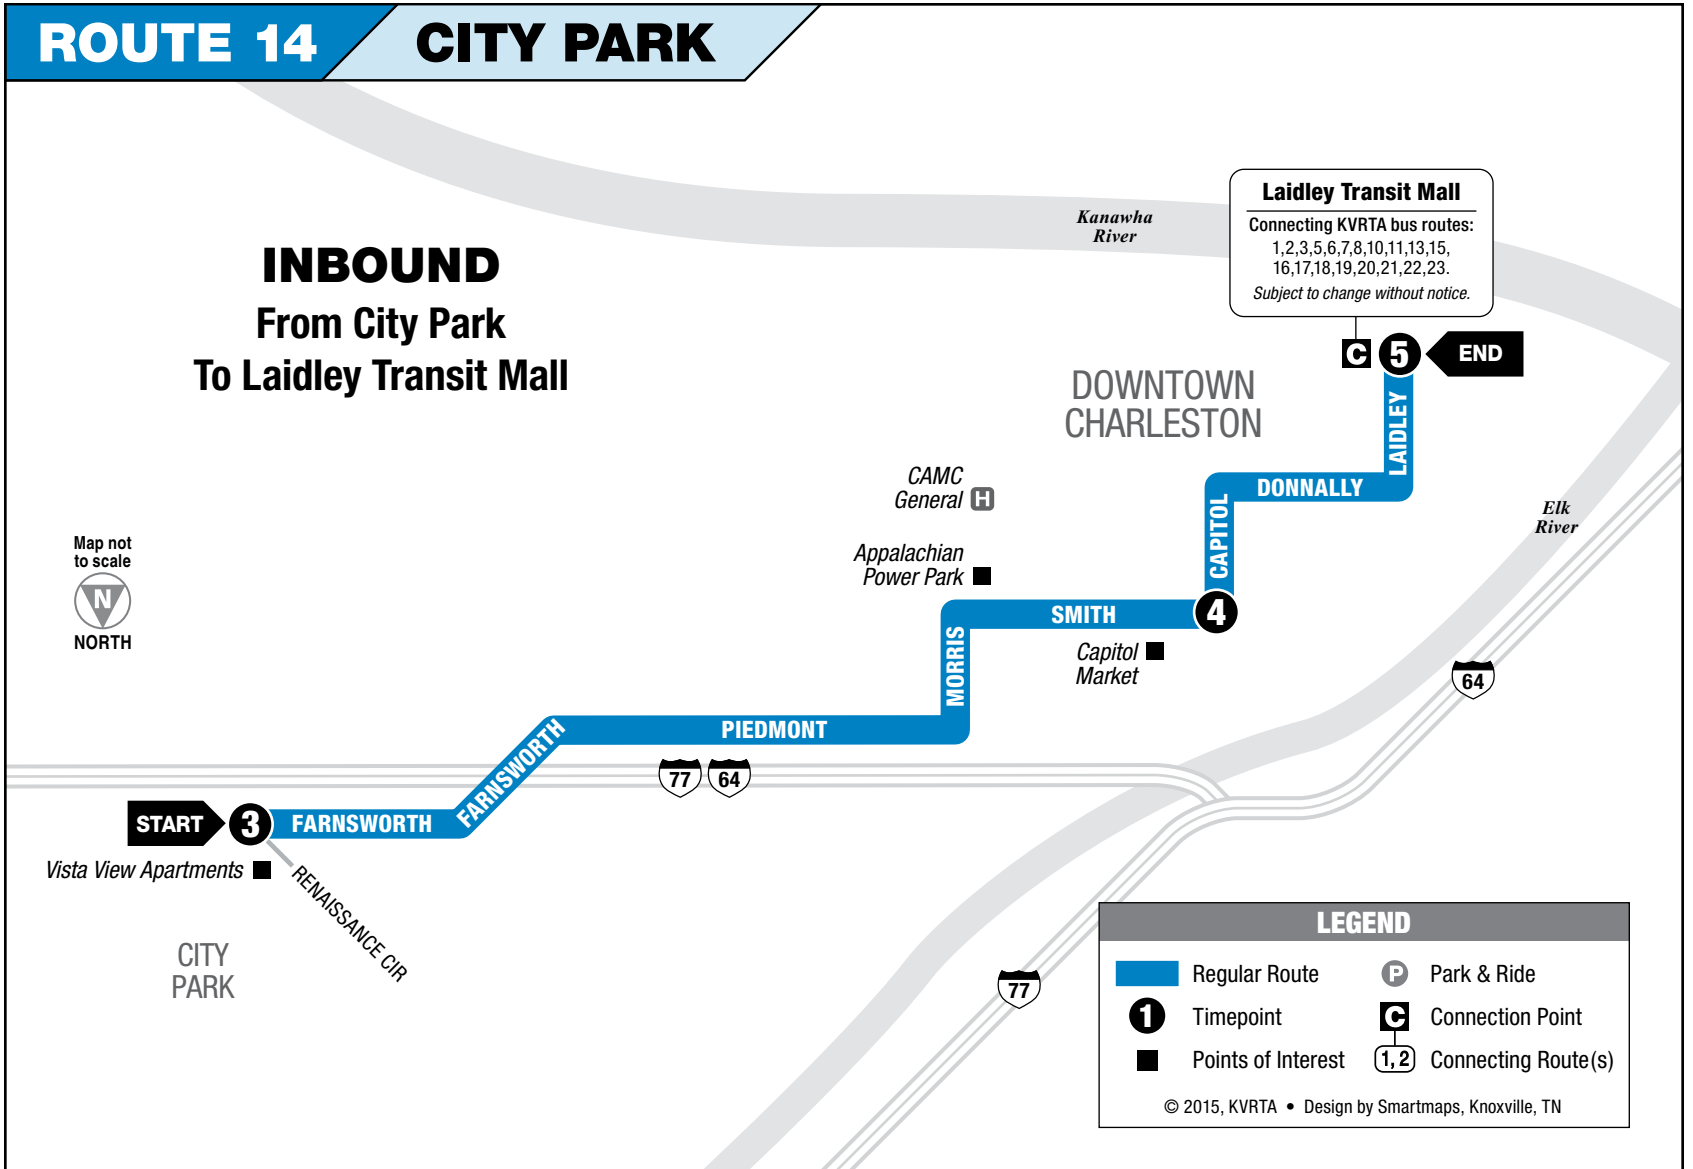

INSTRUCTIONS

For more information call: 343-7586 • www.rideonkrt.com

ROUTE 14

CITY PARK

INBOUND From City Park To Laidley Transit Mall

MONDAY – SATURDAY • INBOUND FROM CITY PARK TO LAIDLEY TRANSIT MALL

	3 City Park/ Vista View Apartments	4 Capitol Market	5 Laidley Transit Mall	See other side for trips FROM Downtown Charleston
AM	7:08	7:12	7:17	
	8:08	8:12	8:17	
	9:08	9:12	9:17	
	10:08	10:12	10:17	
PM	12:08	12:12	12:17	
	1:08	1:12	1:17	
	2:08	2:12	2:17	
	3:08	3:12	3:17	
	4:08	4:12	4:17	
	5:08	5:12	5:17	
	6:08	6:12	6:17	

Shaded trip operates Monday-Friday ONLY.

No Sunday or Holiday Service.

KANAWHA VALLEY REGIONAL
TRANSPORTATION AUTHORITY

ROUTE

14

MONDAY-SATURDAY

City Park

SERVING: