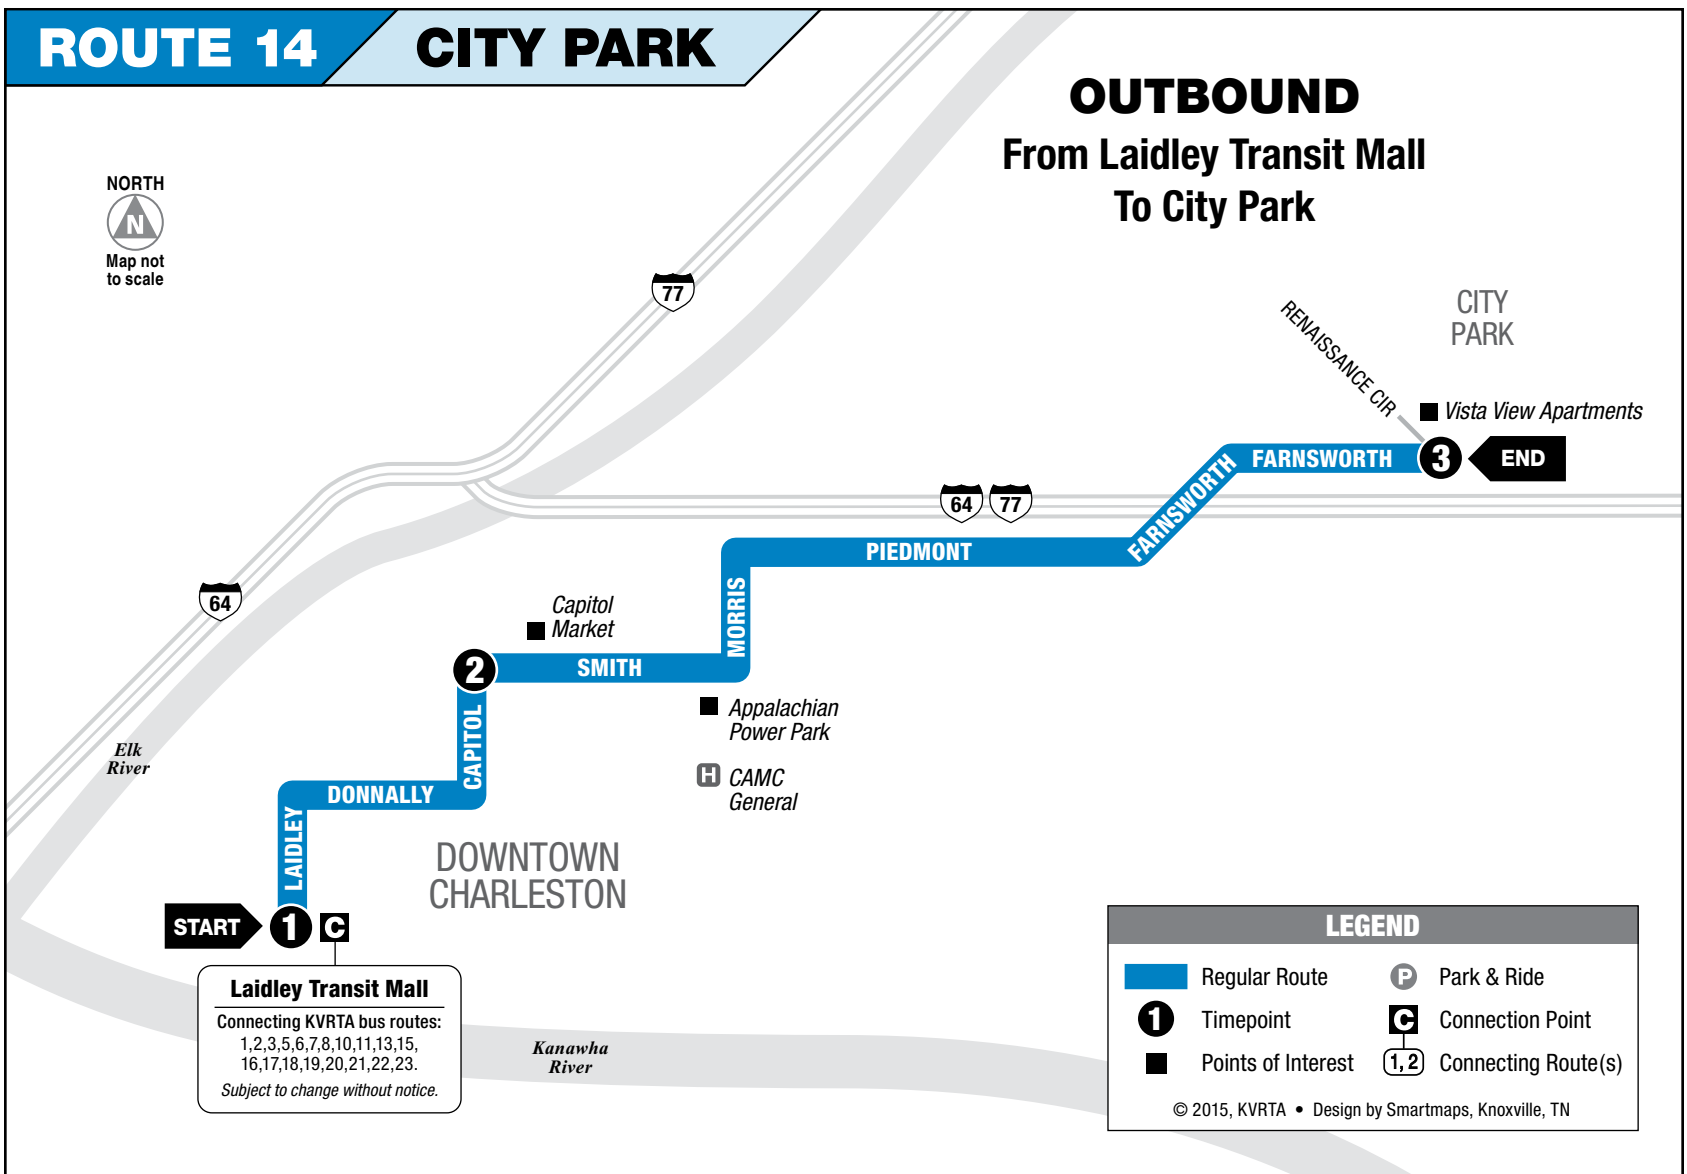

ROUTE 14

CITY PARK

OUTBOUND

From Laidley Transit Mall
To City Park

MONDAY – SATURDAY • OUTBOUND FROM LAIDLEY TRANSIT MALL TO CITY PARK

	1 Laidley Transit Mall	2 Capitol Market	3 City Park/ Vista View Apartments	See other side for trips TO Downtown Charleston
AM	7:00	7:03	7:08	
	8:00	8:03	8:08	
	9:00	9:03	9:08	
	10:00	10:03	10:08	
PM	12:00	12:03	12:08	
	1:00	1:03	1:08	
	2:00	2:03	2:08	
	3:00	3:03	3:08	
	4:00	4:03	4:08	
	5:00	5:03	5:08	
	6:00	6:03	6:08	

For safety's sake, please be seated after boarding the bus and remain seated at all times. After ringing the bell for your destination, stay seated until the bus comes to a complete stop. When boarding or exiting the bus, use extreme caution on steps and around the doors. Do not attempt to cross the street in front of the bus after exiting and wait for traffic to clear before crossing. Shirts and shoes must be worn while riding the bus. Litter receptacles are located at the front of the bus. Please help us keep our buses clean!

INSTRUCTIONS

For more information call: 343-7586 • www.rideonkrt.com

ROUTE 14

CITY PARK

INBOUND From City Park To Laidley Transit Mall

MONDAY – SATURDAY • INBOUND FROM CITY PARK TO LAIDLEY TRANSIT MALL

	3 City Park/ Vista View Apartments	4 Capitol Market	5 Laidley Transit Mall	See other side for trips FROM Downtown Charleston
AM	7:08	7:12	7:17	
	8:08	8:12	8:17	
	9:08	9:12	9:17	
	10:08	10:12	10:17	
PM	12:08	12:12	12:17	
	1:08	1:12	1:17	
	2:08	2:12	2:17	
	3:08	3:12	3:17	
	4:08	4:12	4:17	
	5:08	5:12	5:17	
	6:08	6:12	6:17	

Shaded trip operates Monday-Friday ONLY.

No Sunday or Holiday Service.

KANAWHA VALLEY REGIONAL
TRANSPORTATION AUTHORITY

ROUTE

14

MONDAY-SATURDAY

City Park

SERVING: