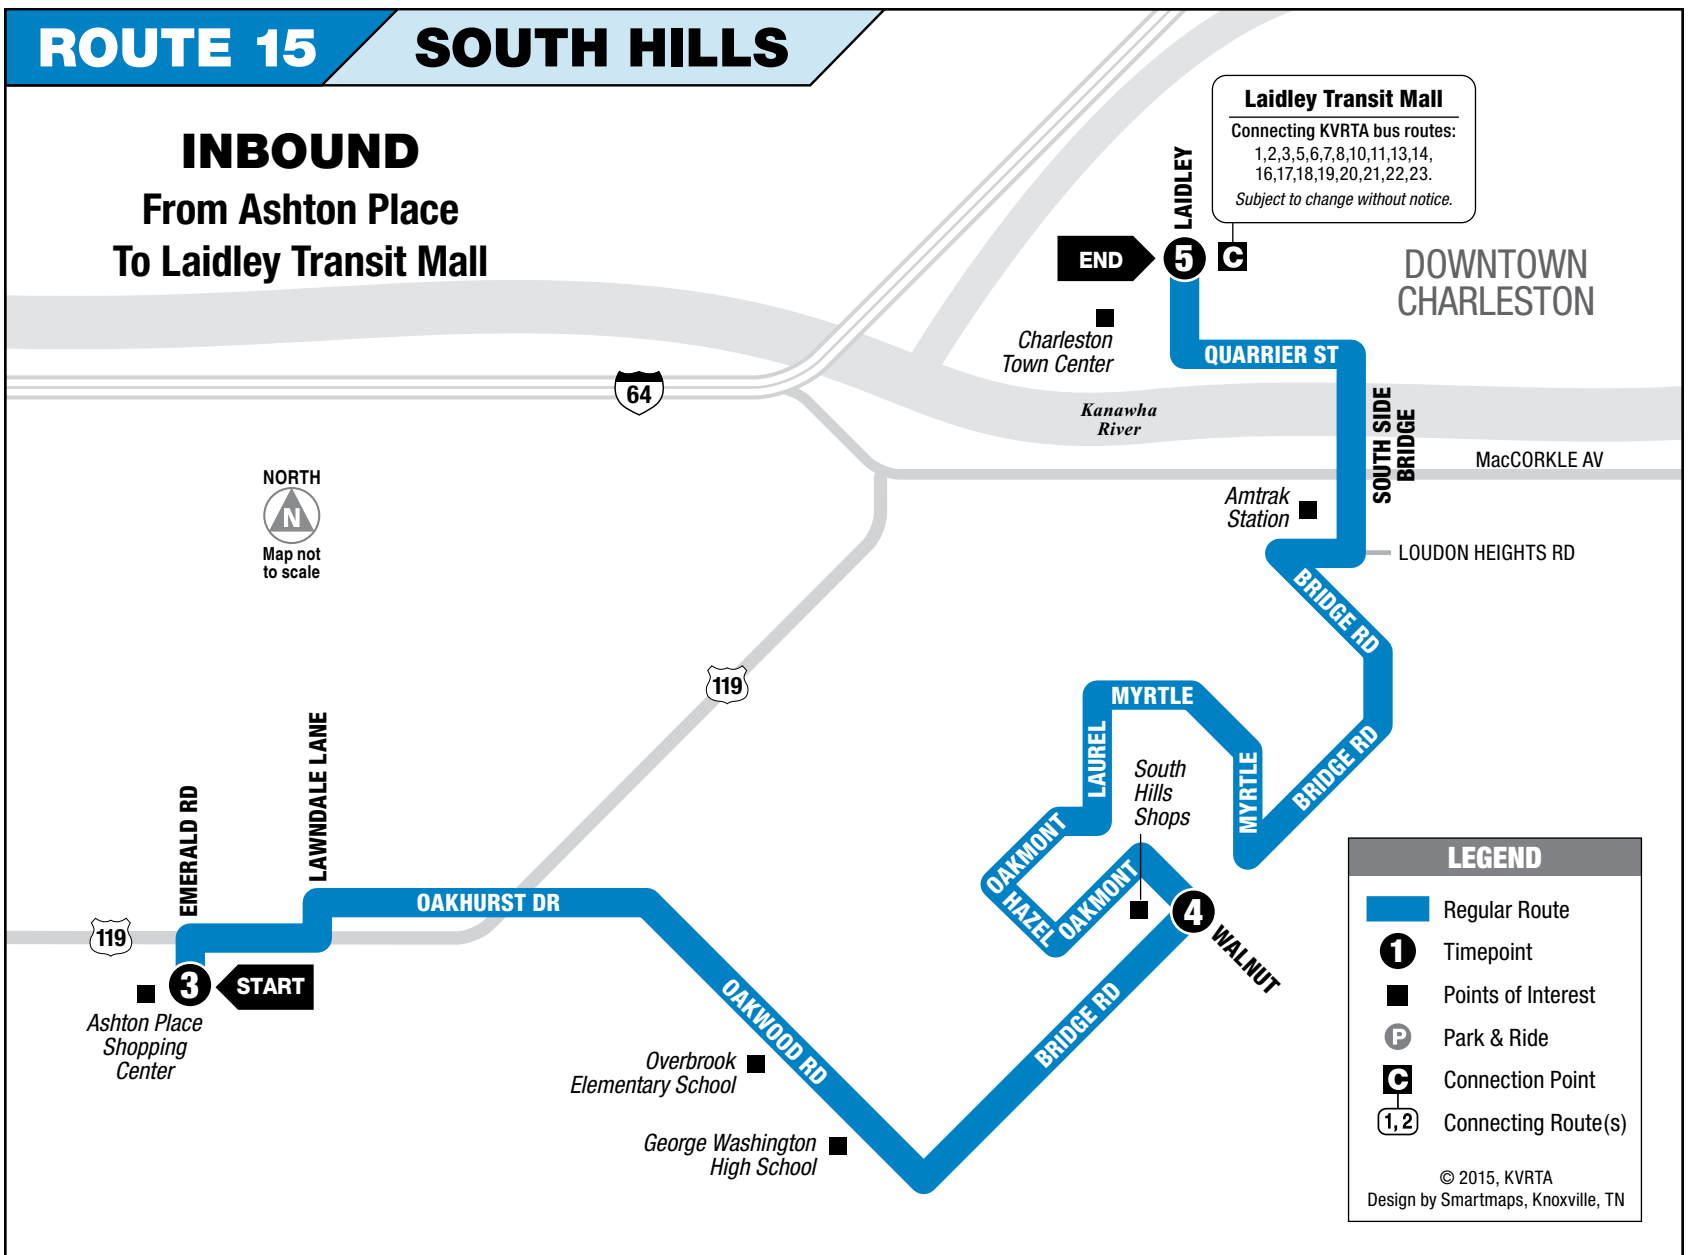

ROUTE 15

SOUTH HILLS

OUTBOUND

From Laidley Transit Mall
To Ashton Place

MONDAY – SATURDAY • OUTBOUND FROM LAIDLEY TRANSIT MALL TO ASHTON PLACE

	1 Laidley Transit Mall	2 Bridge Rd and Walnut Rd	3 Ashton Place Shopping Center	See other side for trips TO Downtown Charleston
AM	7:20	7:25	7:39	
	8:20	8:30	8:39	
	9:20	9:30	9:39	
	10:20	10:30	10:39	
	11:20	11:30	11:39	
PM	12:20	12:30	12:39	
	1:20	1:30	1:39	
	2:20	2:30	2:39	
	3:20	3:30	3:39	
	4:20	4:30	4:39	
	5:20	5:30	5:39	

INSTRUCTIONS

For more information call: 343-7586 • www.rideonkrt.com

ROUTE 15

SOUTH HILLS

INBOUND From Ashton Place To Laidley Transit Mall

Laidley Transit Mall
Connecting KVRTA bus routes:
1,2,3,5,6,7,8,10,11,13,14,
16,17,18,19,20,21,22,23.
Subject to change without notice.

LEGEND

- Regular Route
- Timepoint
- Points of Interest
- Park & Ride
- Connection Point
- Connecting Route(s)

© 2015, KVRTA
Design by Smartmaps, Knoxville, TN

MONDAY – SATURDAY • INBOUND FROM ASHTON PLACE TO LAIDLEY TRANSIT MALL

	3 Ashton Place Shopping Center	4 Bridge Rd and Walnut Rd	5 Laidley Transit Mall	<i>See other side for trips FROM Downtown Charleston</i>
AM	6:39	6:48	7:00	
	7:39	7:48	8:00	
	8:39	8:48	9:00	
	9:39	9:48	10:00	
	10:39	10:48	11:00	
PM	11:39	11:48	12:00	
	12:39	12:48	1:00	
	1:39	1:48	2:00	
	2:39	2:48	3:00	
	3:39	3:48	4:00	
	4:39	4:48	5:00	
	5:39	5:48	6:00	