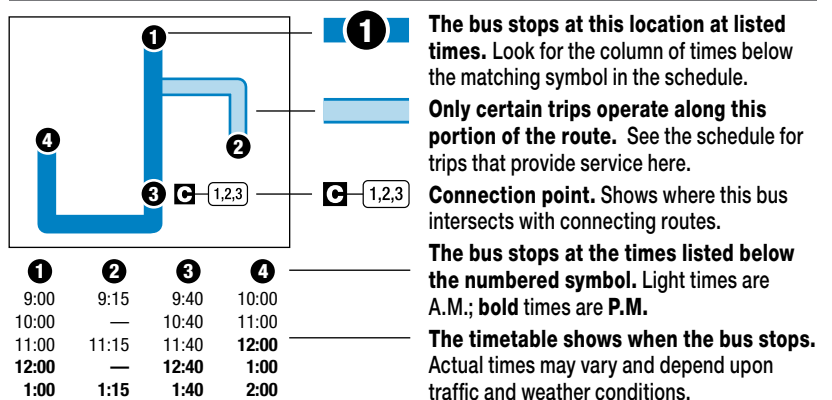

No Sunday or Holiday Service.

Please have your fare ready before boarding the bus.

INFORMATION

No smoking, no pets, no food or open beverages, no playing audio devices.

For safety's sake, please be seated after boarding the bus and remain seated at all times. After ringing the bell for your destination, stay seated until the bus comes to a complete stop. When boarding or exiting the bus, use extreme caution on steps and around the doors. Do not attempt to cross the street in front of the bus after exiting and wait for traffic to clear before crossing. Shirts and shoes must be worn while riding the bus. Litter receptacles are located at the front of the bus. Please help us keep our buses clean!

INSTRUCTIONS

For more information call: 343-7586 • www.rideonkrt.com

ROUTE 15

SOUTH HILLS

INBOUND From Ashton Place To Laidley Transit Mall

Laidley Transit Mall
Connecting KVRTA bus routes:
1,2,3,5,6,7,8,10,11,13,14,
16,17,18,19,20,21,22,23.
Subject to change without notice.

LEGEND

- Regular Route
- Timepoint
- Points of Interest
- Park & Ride
- Connection Point
- Connecting Route(s)

© 2015, KVRTA
Design by Smartmaps, Knoxville, TN

MONDAY – SATURDAY • INBOUND FROM ASHTON PLACE TO LAIDLEY TRANSIT MALL