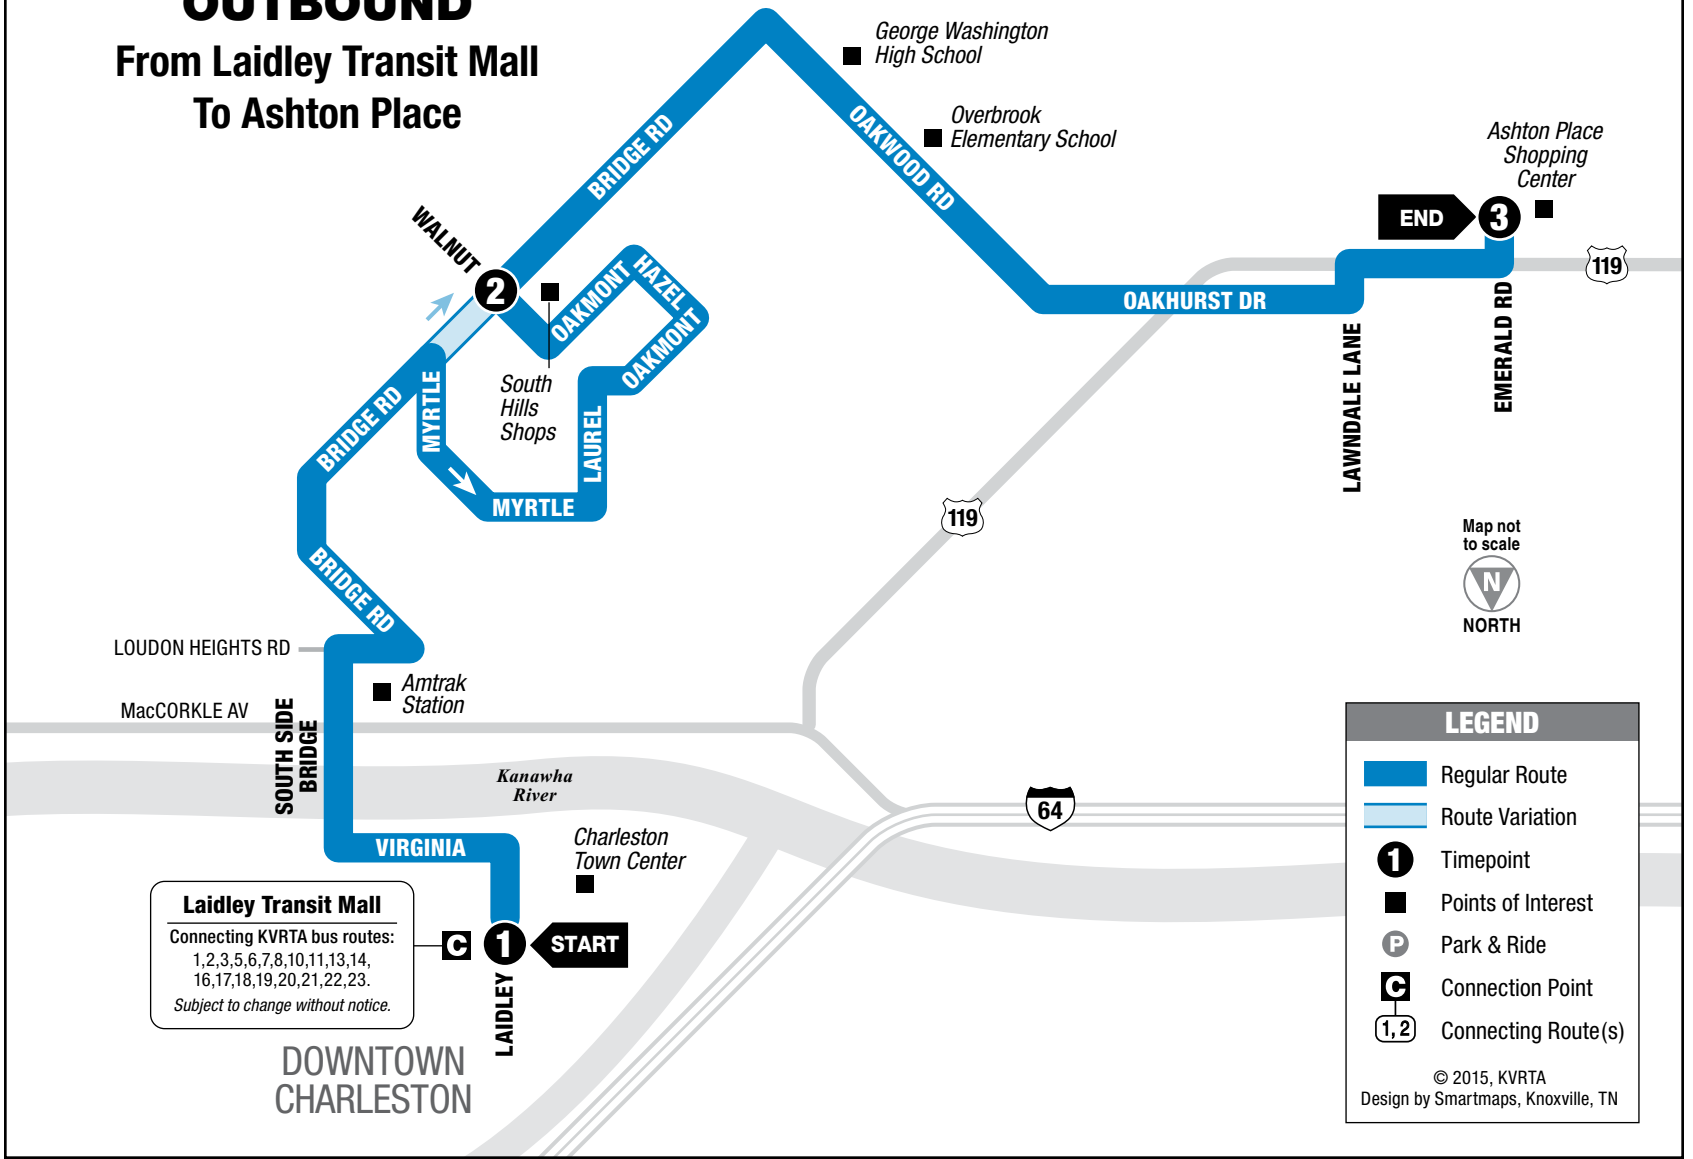

ROUTE 15

SOUTH HILLS

OUTBOUND

From Laidley Transit Mall
To Ashton Place

MONDAY – SATURDAY • OUTBOUND FROM LAIDLEY TRANSIT MALL TO ASHTON PLACE

	1 Laidley Transit Mall	2 Bridge Rd and Walnut Rd	3 Ashton Place Shopping Center	See other side for trips TO Downtown Charleston
AM	7:20	7:25	7:39	
	8:20	8:30	8:39	
	9:20	9:30	9:39	
	10:20	10:30	10:39	
	11:20	11:30	11:39	
PM	12:20	12:30	12:39	
	1:20	1:30	1:39	
	2:20	2:30	2:39	
	3:20	3:30	3:39	
	4:20	4:30	4:39	
	5:20	5:30	5:39	

LEGEND

- Regular Route
- Timepoint
- Points of Interest
- Park & Ride
- Connection Point
- Connecting Route(s)

© 2015, KVRTA
Design by Smartmaps, Knoxville, TN

MONDAY – SATURDAY • INBOUND FROM ASHTON PLACE TO LAIDLEY TRANSIT MALL

	3 Ashton Place Shopping Center	4 Bridge Rd and Walnut Rd	5 Laidley Transit Mall	<i>See other side for trips FROM Downtown Charleston</i>
AM	6:39	6:48	7:00	
	7:39	7:48	8:00	
	8:39	8:48	9:00	
	9:39	9:48	10:00	
	10:39	10:48	11:00	
PM	11:39	11:48	12:00	
	12:39	12:48	1:00	
	1:39	1:48	2:00	
	2:39	2:48	3:00	
	3:39	3:48	4:00	
	4:39	4:48	5:00	
	5:39	5:48	6:00	

No Sunday or Holiday Service.

KANAWHA VALLEY REGIONAL
TRANSPORTATION AUTHORITY

ROUTE

15

MONDAY-SATURDAY

South Hills

SERVING:

- Ashton Place Shopping Center
- George Washington High School
- South Hills Shops
- Bridge Road