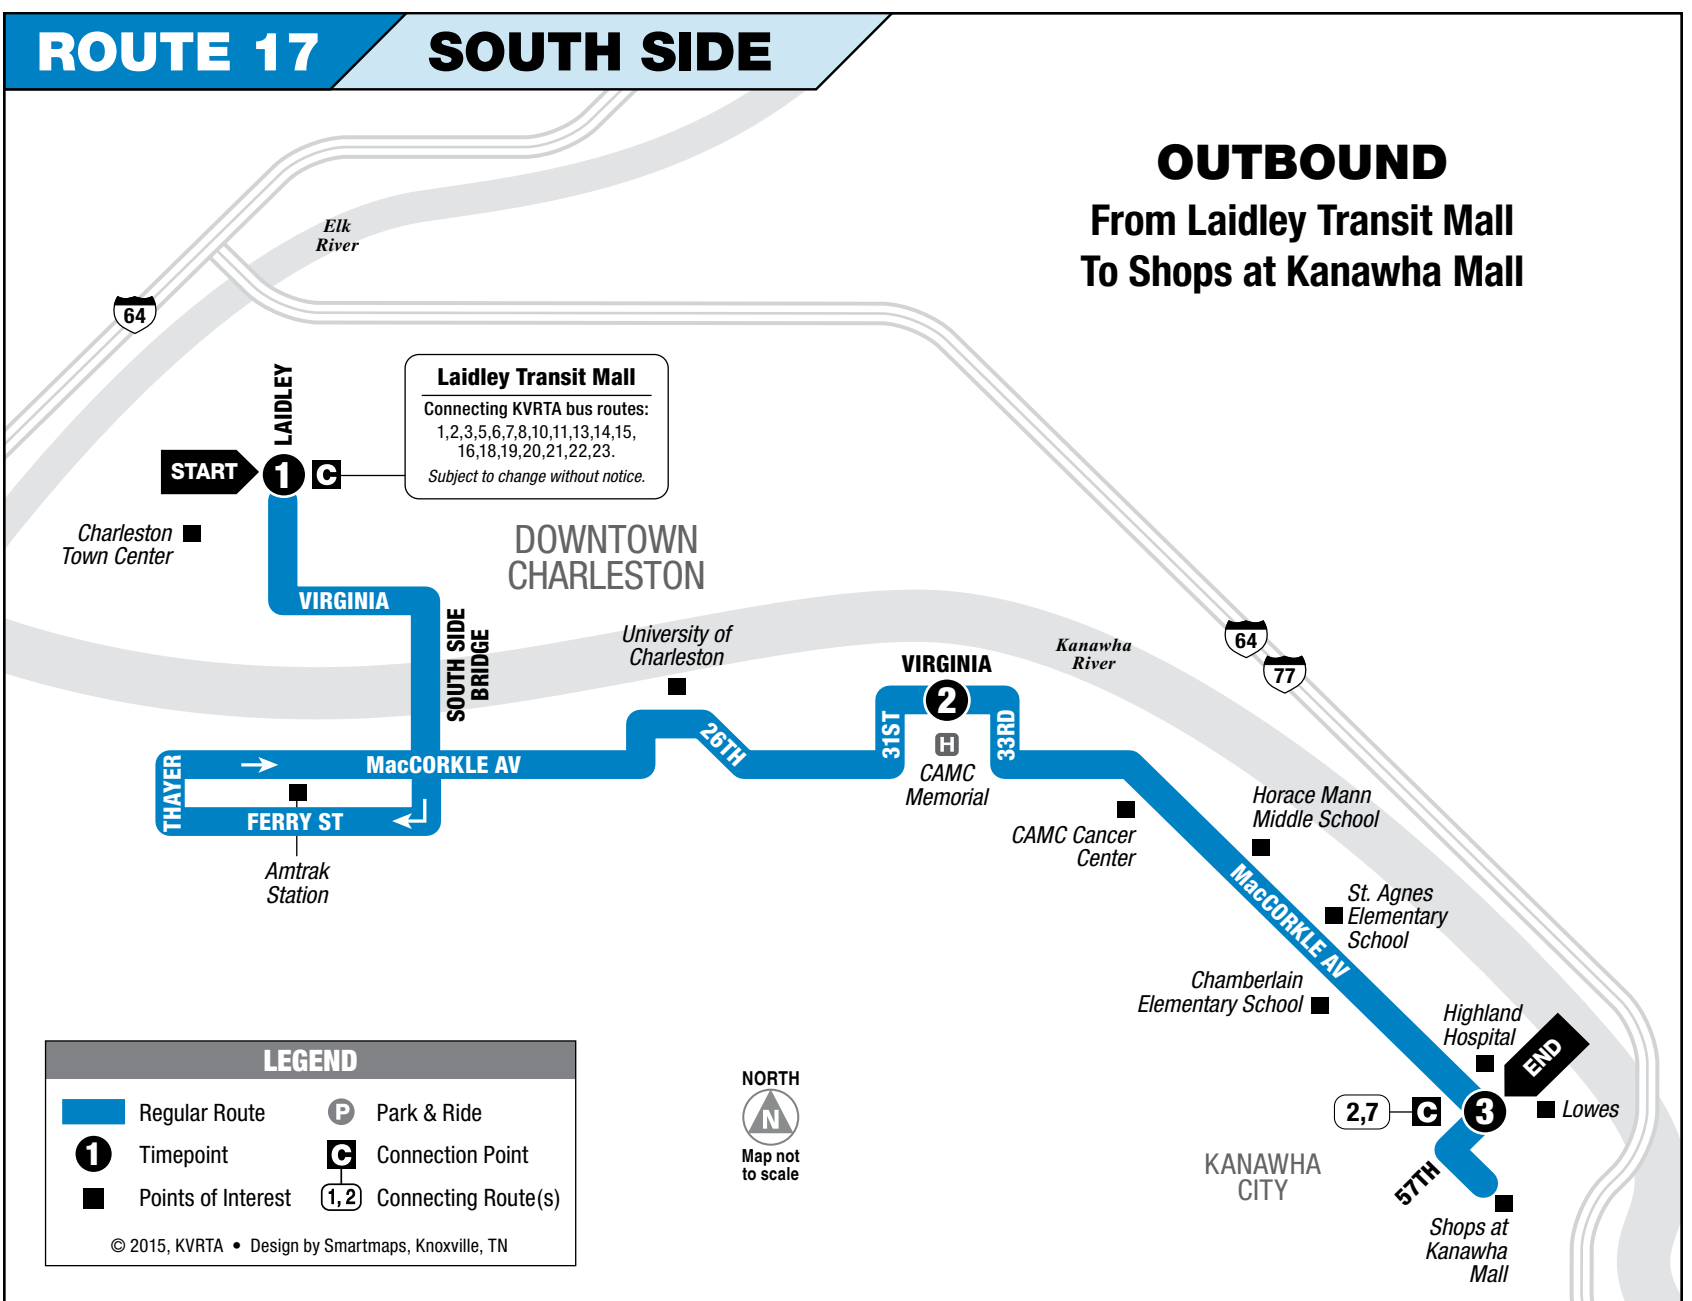

# ROUTE 17

## OUTBOUND

From Laidley Transit Mall  
To Shops at Kanawha Mall

## INBOUND From Shops at Kanawha Mall To Laidley Transit Mall

**LEGEND**

- Regular Route
- 1** Timepoint
- Points of Interest
- P** Park & Ride
- C** Connection Point
- 1,2** Connecting Route(s)

© 2015, KVRTA • Design by Smartmaps, Knoxville, TN

See other side for trips FROM Downtown Charleston

No Sunday or Holiday Service.

- South Side Bridge
- University of Charleston
- CAMC Memorial Division
- Kanawha City
- Shops at Kanawha Mall