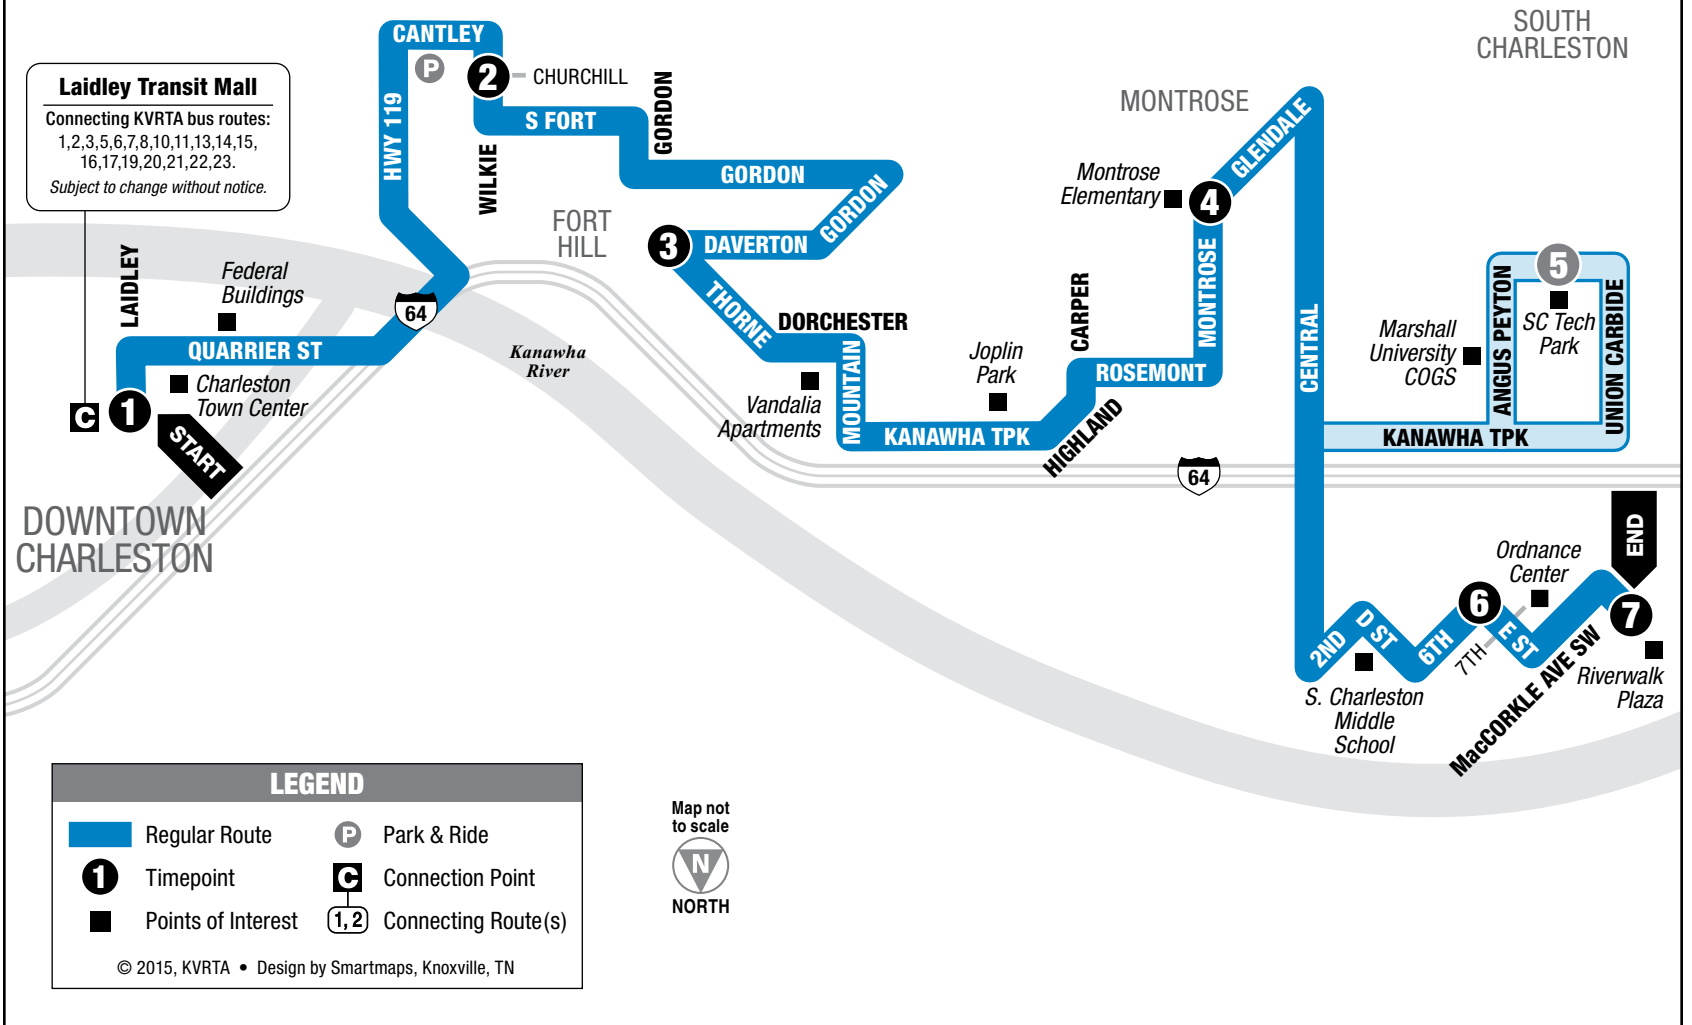

# ROUTE 18

## OUTBOUND From Laidley Transit Mall To Fort Hill / Montrose

### SATURDAY • OUTBOUND FROM LAIDLEY TRANSIT MALL TO FORT HILL / MONTROSE

	1 Laidley Transit Mall	2 Wilkie Dr at Churchill Dr	3 Daverton Rd at Thorne Rd	4 Montrose Dr at Glendale Ave	5 SC Tech Center	6 E St at 6th Ave	7 Riverwalk	See other side for trips TO Downtown Charleston
AM	7:30	7:40	7:50	8:00	—	8:06	8:10	
	9:00	9:10	9:20	9:30	—	9:36	9:40	
PM	2:30	2:40	2:50	3:00	—	3:06	3:10	
	4:00	4:10	4:20	4:30	—	4:36	4:40	
	5:30	5:40	5:50	6:00	—	6:06	6:10	

### SATURDAY • INBOUND FROM FORT HILL / MONTROSE TO LAIDLEY TRANSIT MALL

	7 Riverwalk	8 E St at 6th Ave	9 SC Tech Center	10 Montrose Dr at Glendale Ave	11 Daverton Rd at Thorne Rd	12 Wilkie Dr at Churchill Dr	13 Laidley Transit Mall	See other side for trips FROM Downtown Charleston
AM	—	6:54	—	7:00	7:10	7:20	7:30	
	8:20	8:24	—	8:30	8:40	8:50	9:00	
PM	9:50	9:54	—	10:00	10:10	10:20	10:30	
	3:20	3:24	—	3:30	3:40	3:50	4:00	
	4:50	4:54	—	5:00	5:10	5:20	5:30	