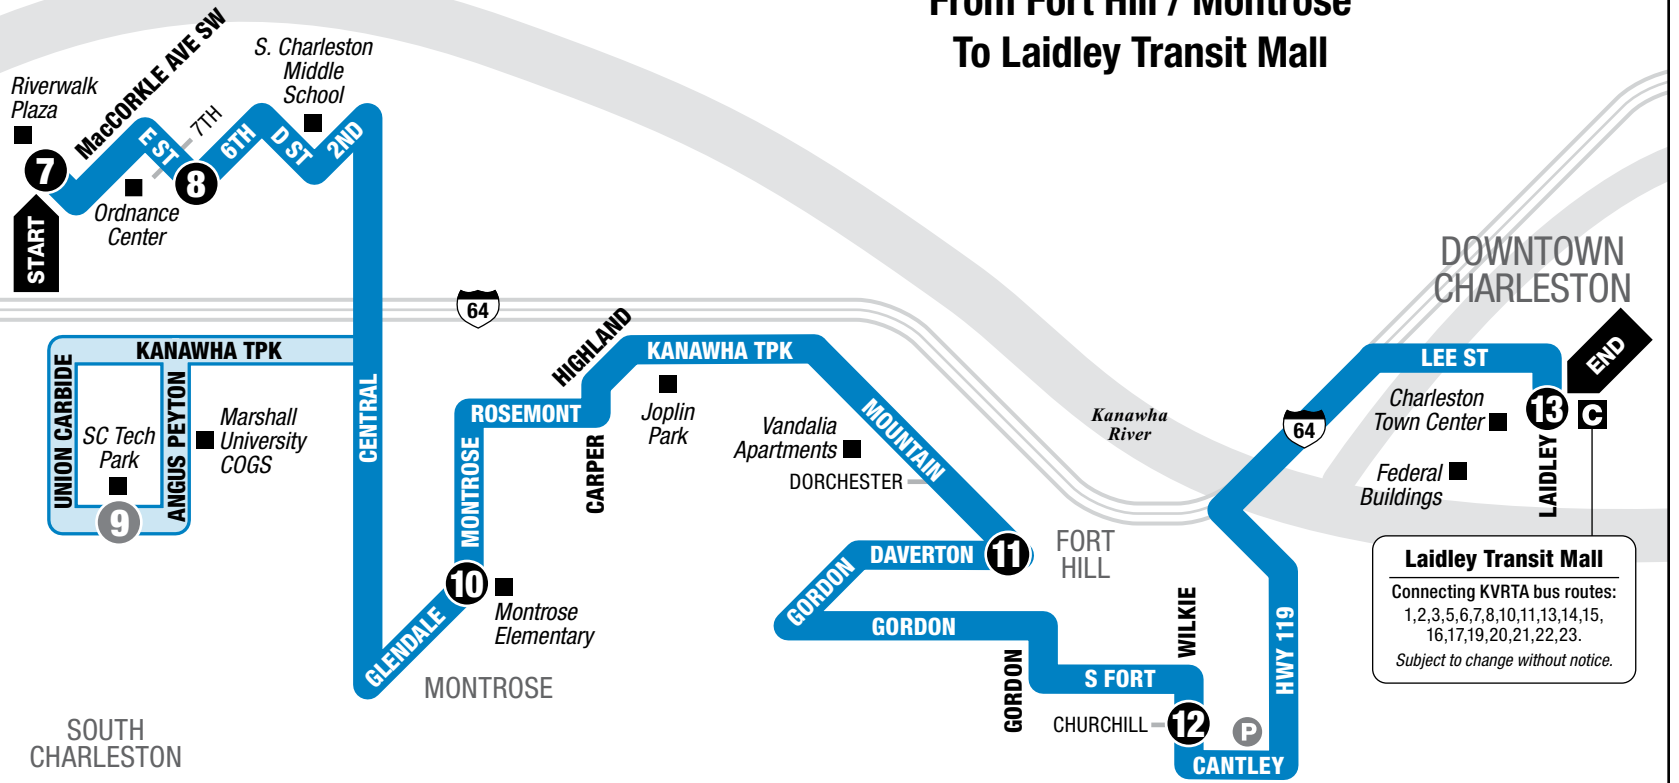

### SATURDAY • OUTBOUND FROM LAIDLEY TRANSIT MALL TO FORT HILL / MONTROSE

	1 Laidley Transit Mall	2 Wilkie Dr at Churchill Dr	3 Daverton Rd at Thorne Rd	4 Montrose Dr at Glendale Ave	5 SC Tech Center	6 E St at 6th Ave	7 Riverwalk	See other side for trips TO Downtown Charleston
AM	7:30	7:40	7:50	8:00	—	8:06	8:10	
	9:00	9:10	9:20	9:30	—	9:36	9:40	
PM	2:30	2:40	2:50	3:00	—	3:06	3:10	
	4:00	4:10	4:20	4:30	—	4:36	4:40	
	5:30	5:40	5:50	6:00	—	6:06	6:10	

### INSTRUCTIONS

1	2	3	4
9:00	9:15	9:40	10:00
10:00	—	10:40	11:00
11:00	11:15	11:40	12:00
12:00	—	12:40	1:00
1:00	1:15	1:40	2:00

- 1** The bus stops at this location at listed times. Look for the column of times below the matching symbol in the schedule.
- Only certain trips operate along this portion of the route. See the schedule for trips that provide service here.
- C** Connection point. Shows where this bus intersects with connecting routes.
- The bus stops at the times listed below the numbered symbol.** Light times are A.M.; bold times are P.M.
- The timetable shows when the bus stops.** Actual times may vary and depend upon traffic and weather conditions.

## INBOUND From Fort Hill / Montrose To Laidley Transit Mall

**Laidley Transit Mall**  
Connecting KVRTA bus routes:  
1,2,3,5,6,7,8,10,11,13,14,15,  
16,17,19,20,21,22,23.  
*Subject to change without notice.*

### SATURDAY • INBOUND FROM FORT HILL / MONTROSE TO LAIDLEY TRANSIT MALL

	7 Riverwalk	8 E St at 6th Ave	9 SC Tech Center	10 Montrose Dr at Glendale Ave	11 Daverton Rd at Thorne Rd	12 Wilkie Dr at Churchill Dr	13 Laidley Transit Mall	See other side for trips FROM Downtown Charleston
AM	—	6:54	—	7:00	7:10	7:20	7:30	
	8:20	8:24	—	8:30	8:40	8:50	9:00	
PM	9:50	9:54	—	10:00	10:10	10:20	10:30	
	3:20	3:24	—	3:30	3:40	3:50	4:00	
	4:50	4:54	—	5:00	5:10	5:20	5:30	