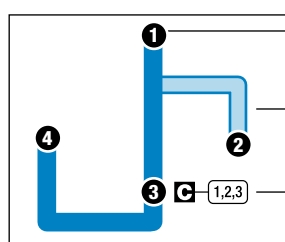

INSTRUCTIONS

1	2	3	4
9:00	9:15	9:40	10:00
10:00	—	10:40	11:00
11:00	11:15	11:40	12:00
12:00	—	12:40	1:00
1:00	1:15	1:40	2:00

- **1** The bus stops at this location at listed times. Look for the column of times below the matching symbol in the schedule.
- **—** Only certain trips operate along this portion of the route. See the schedule for trips that provide service here.
- **C** Connection point. Shows where this bus intersects with connecting routes.
- **The bus stops at the times listed below the numbered symbol.** Light times are A.M.; bold times are P.M.
- **The timetable shows when the bus stops.** Actual times may vary and depend upon traffic and weather conditions.

For more information call: 343-7586 • www.rideonkrt.com