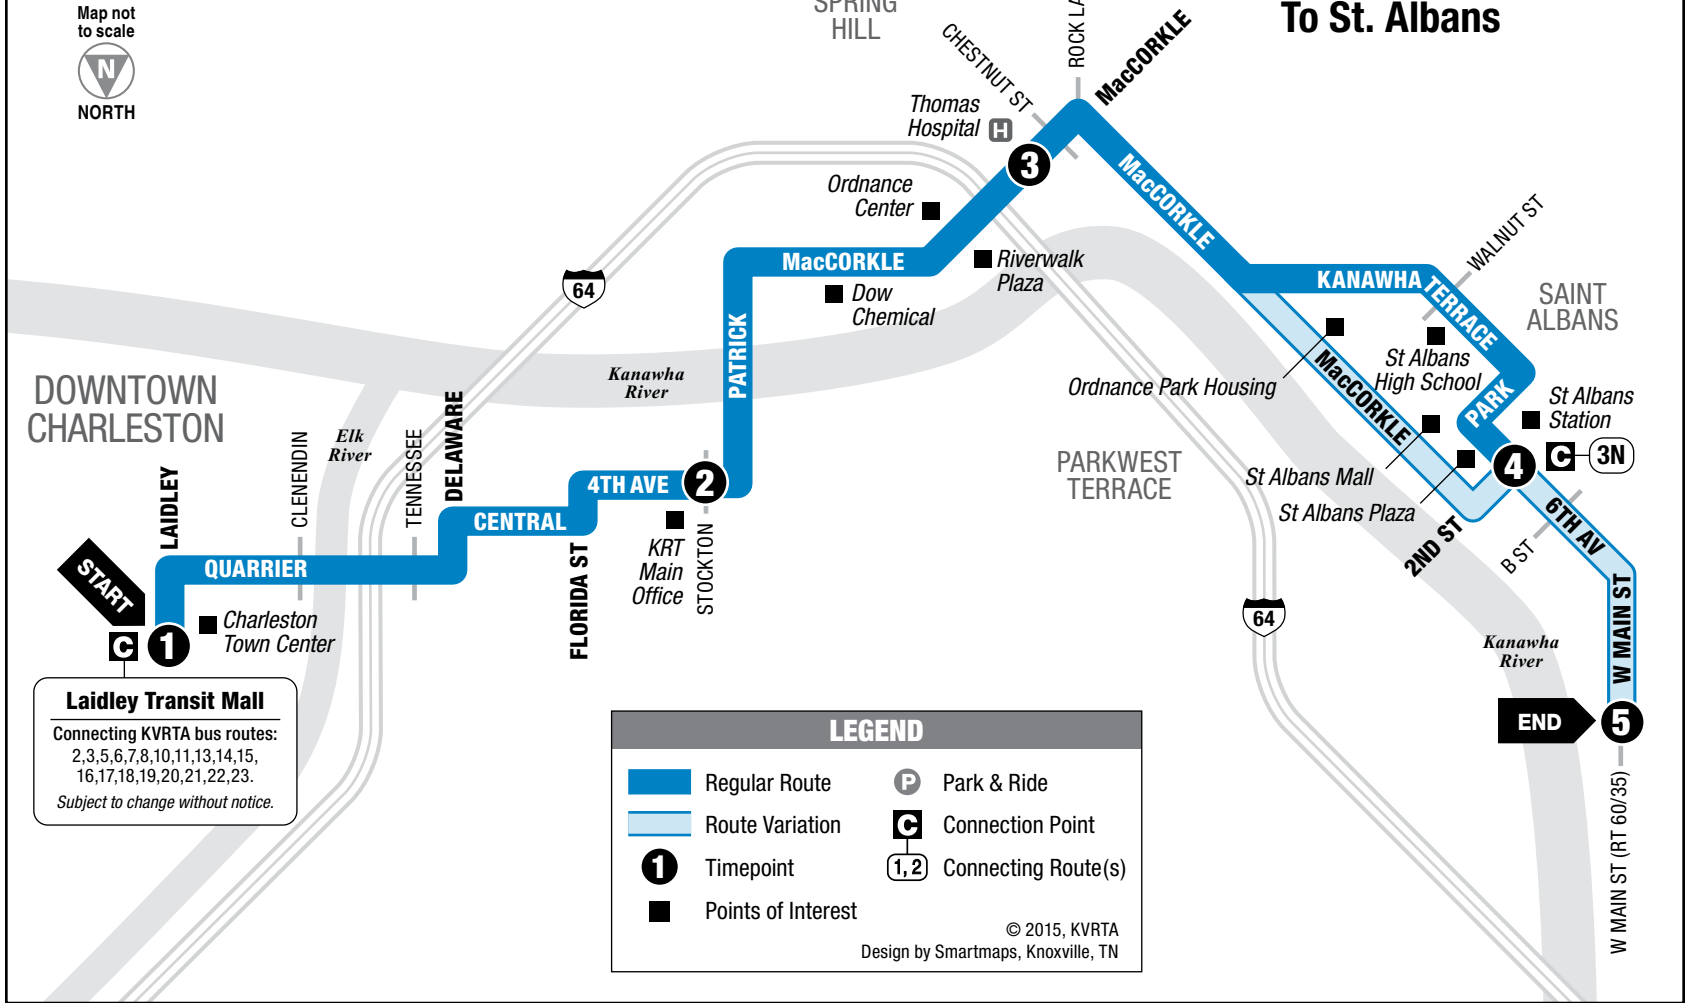

ROUTE 1SA

ST. ALBANS

OUTBOUND

From Laidley Transit Mall To St. Albans

MONDAY – FRIDAY • OUTBOUND FROM LAIDLEY TRANSIT MALL TO ST. ALBANS

	1 Laidley Transit Mall	2 4th at Stockton	3 Thomas Hospital	Does bus serve Ordinance Park?	4 St. Albans Station	5 Route 60/35	See other side for trips TO Downtown Charleston
	—	4:40	4:50	—	5:10	—	
	—	5:10	5:20	—	5:40	—	
	—	5:30	5:40	—	6:00	—	
	5:45	5:57	6:09	—	6:29	—	
	6:00	6:12	6:24	—	6:44	6:49	
	6:30	6:42	6:54	YES	7:14	—	
	7:00	7:12	7:24	—	7:44	7:49	
	7:30	7:42	7:54	—	8:14	—	
	8:00	8:12	8:24	—	8:44	8:49	
	8:30	8:42	8:54	—	9:14	—	
	9:00	9:12	9:24	—	9:44	—	
	9:30	9:42	9:54	—	10:14	—	
	10:00	10:12	10:24	—	10:44	—	
	10:30	10:42	10:54	—	11:14	—	
	11:00	11:12	11:24	—	11:44	11:49	
	11:30	11:42	11:54	—	12:14	—	
	12:00	12:12	12:24	—	12:44	12:49	
	12:30	12:42	12:54	—	1:14	—	
	1:00	1:12	1:24	—	1:44	—	
	1:30	1:42	1:54	—	2:14	—	
	2:00	2:12	2:24	—	2:44	2:49	
	2:30	2:42	2:54	—	3:14	—	
	3:00	3:12	3:24	—	3:44	3:49	
	3:30	3:42	3:54	—	4:14	—	
	4:00	4:12	4:24	—	4:44	4:49	
	4:30	4:42	4:54	—	5:14	—	
	5:00	5:12	5:24	—	5:44	5:49	
	5:15	5:27	5:39	YES	5:59	—	
	6:00	6:12	6:24	—	6:44	—	
	7:15	7:27	7:39	—	7:59	8:04	
	9:20	9:32	9:44	—	10:05	—	
	11:15	11:27	11:39	—	11:59	12:01	

Shaded trips serve Ordinance Park and St. Albans Shopping Mall. Most trips travel via Kanawha Terrace.

SATURDAY • OUTBOUND FROM LAIDLEY TRANSIT MALL TO ST. ALBANS

	1 Laidley Transit Mall	2 4th at Stockton	3 Thomas Hospital	4 St. Albans Station	5 Route 60/35	See other side for trips TO Downtown Charleston
	—	5:20	5:30	5:52	—	
	6:00	6:13	6:28	6:50	6:55	
	7:00	7:13	7:28	7:50	7:55	
	8:00	8:13	8:28	8:50	8:55	
	9:00	9:13	9:28	9:50	—	
	10:00	10:13	10:28	10:50	10:55	
	11:00	11:13	11:28	11:50	11:55	
	12:00	12:13	12:28	12:50	12:55	
	1:00	1:13	1:28	1:50	—	
	2:00	2:13	2:28	2:50	—	
	3:00	3:13	3:28	3:50	3:55	
	4:00	4:13	4:28	4:50	—	
	5:00	5:13	5:28	5:50	—	
	6:00	6:13	6:28	6:50	6:55	
	7:15	7:28	7:43	8:05	—	
	9:20	9:32	9:44	10:05	10:10	
	11:15	11:28	11:43	12:05	12:10	

SUNDAY • OUTBOUND FROM LAIDLEY TRANSIT MALL TO ST. ALBANS

	1 Laidley Transit Mall	2 4th at Stockton	3 Thomas Hospital	4 St. Albans Station	5 Route 60/35	See other side for trips TO Downtown Charleston
	—	5:28	5:43	6:05	—	
	7:15	7:28	7:43	8:05	8:10	
	9:15	9:28	9:43	10:05	10:10	
	11:15	11:28	11:43	12:05	12:10	
	1:15	1:28	1:43	2:05	—	
	3:15	3:28	3:43	4:05	4:10	
	5:15	5:28	5:43	6:05	—	
	7:15	7:28	7:43	8:05	8:10	
	9:15	9:28	9:43	10:05	—	
	11:15	11:28	11:43	12:05	12:10	

Please have your fare ready before boarding the bus.

INFORMATION