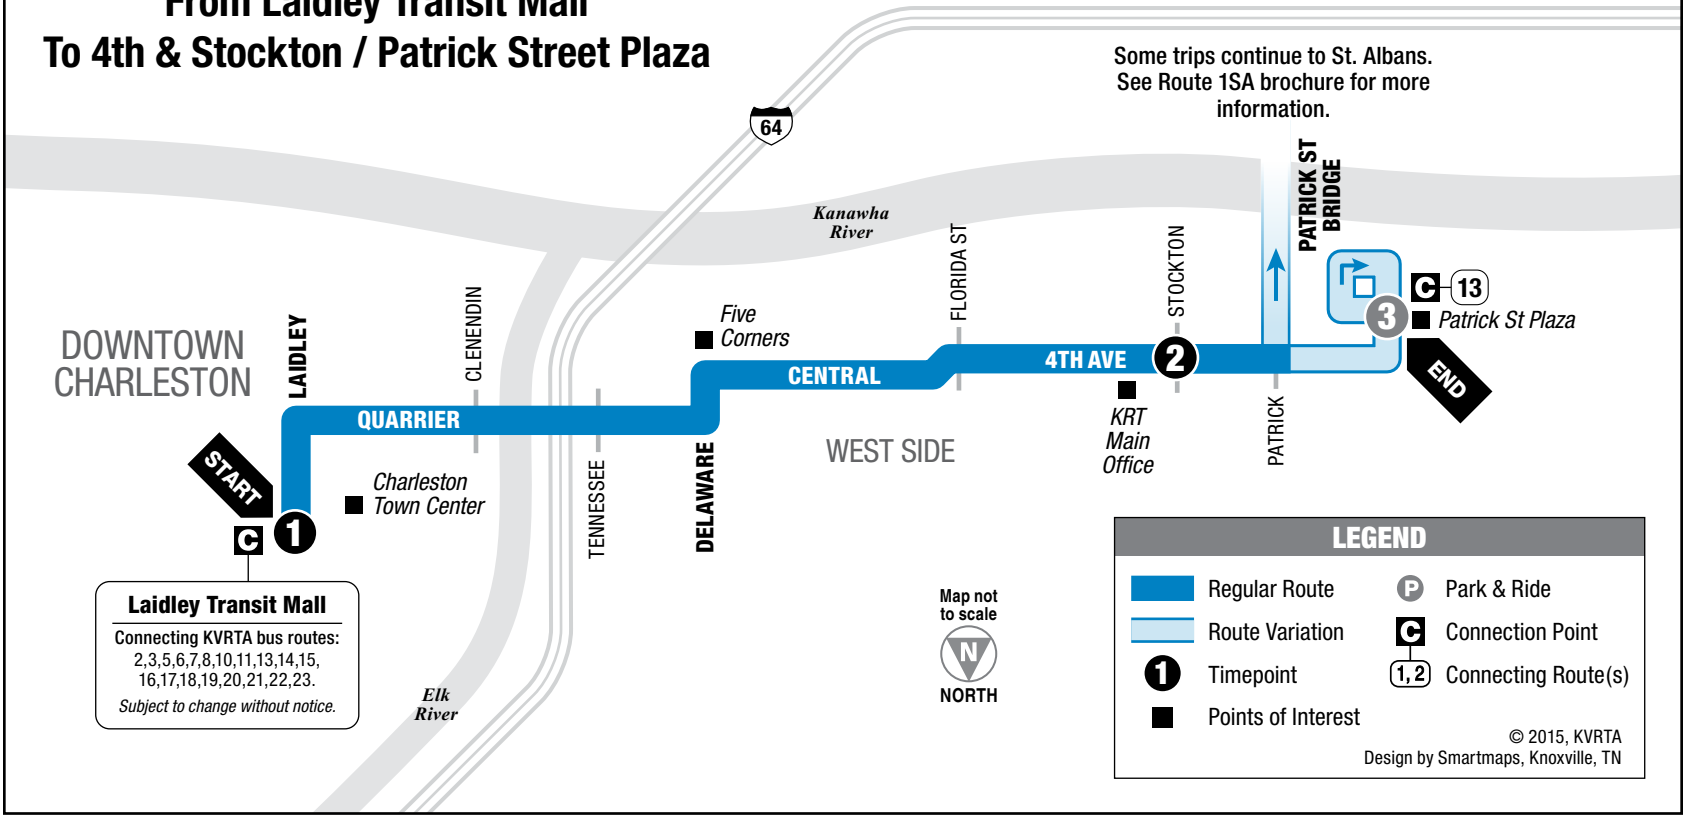

ROUTE 1wc

WEST CHARLESTON

OUTBOUND

From Laidley Transit Mall
To 4th & Stockton / Patrick Street Plaza

MONDAY – FRIDAY • OUTBOUND FROM LAIDLEY TRANSIT MALL TO PATRICK STREET PLAZA

	1 Laidley Transit Mall	2 4th at Stockton	3 Patrick Street Plaza
	5:45	5:57	—
	6:00	6:12	—
	6:30	6:42	—
	6:45	6:57	7:00
	7:00	7:12	—
	7:15	7:27	7:30
	7:30	7:42	—
	7:45	7:57	8:00
	8:00	8:12	—
	8:15	8:27	8:30
	8:30	8:42	—
	8:45	8:57	9:00
	9:00	9:12	—
	9:15	9:27	9:30
	9:30	9:42	—
	9:45	9:57	10:00
	10:00	10:12	—
	10:15	10:27	10:30
	10:30	10:42	—
	10:45	10:57	11:00
	11:00	11:12	—
	11:15	11:27	11:30
	11:30	11:42	—
	11:55	12:07	12:10
	12:00	12:12	—
	12:15	12:27	12:30
	12:30	12:42	—
	12:45	12:57	1:00
	1:00	1:12	—
	1:15	1:27	1:30
	1:30	1:42	—
	1:55	2:07	2:10
	2:00	2:12	—
	2:15	2:27	2:30
	2:30	2:42	—
	2:55	3:07	3:10
	3:00	3:12	—
	3:15	3:27	3:30
	3:30	3:42	—
	4:00	4:12	—
	4:15	4:27	4:30
	4:30	4:42	—
	4:45	4:57	—
	5:00	5:12	—
	5:15	5:27	—
	5:45	5:57	—
	6:00	6:12	—
	6:15	6:27	—
	—	6:57	7:00
	7:00	7:12	—
	7:15	7:27	—
	7:45	7:55	—
	8:15	8:25	—
	9:00	9:10	—
	9:20	9:32	—
	11:15	11:27	—

SUNDAY • OUTBOUND FROM LAIDLEY TRANSIT MALL TO PATRICK STREET PLAZA

	1 Laidley Transit Mall	2 4th at Stockton	3 Patrick Street Plaza
	—	5:28	—
	7:15	7:28	—
	9:15	9:28	—
	11:15	11:28	—
	1:15	1:28	—
	3:15	3:28	—
	5:15	5:28	—
	7:15	7:28	—
	9:15	9:28	—
	11:15	11:28	—

SUNDAY • INBOUND FROM PATRICK STREET PLAZA TO LAIDLEY TRANSIT MALL

	3 Patrick Street Plaza	4 4th at Stockton	5 Laidley Transit Mall
	—	5:05	5:15
	—	7:02	7:15
	—	9:02	9:15
	—	11:02	11:15
AM	—	—	—
	—	1:02	1:15
	—	3:02	3:15
	—	5:02	5:15
PM	—	7:02	7:15
	—	9:02	9:15
	—	11:02	11:15
	—	12:47	—

No service from Patrick Street Plaza on Sunday.

See other side for trips FROM Downtown Charleston

KANAWHA VALLEY REGIONAL
TRANSPORTATION AUTHORITY

ROUTE

1wc

DAILY SERVICE

West Charleston

SERVING: