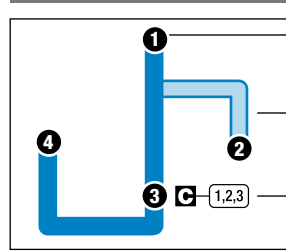

INSTRUCTIONS

1	2	3	4
9:00	9:15	9:40	10:00
10:00	—	10:40	11:00
11:00	11:15	11:40	12:00
12:00	—	12:40	1:00
1:00	1:15	1:40	2:00

1 The bus stops at this location at listed times. Look for the column of times below the matching symbol in the schedule.

2 Only certain trips operate along this portion of the route. See the schedule for trips that provide service here.

3 Connection point. Shows where this bus intersects with connecting routes.

The bus stops at the times listed below the numbered symbol. Light times are A.M.; bold times are P.M.

The timetable shows when the bus stops. Actual times may vary and depend upon traffic and weather conditions.

For more information call: 343-7586 • www.rideonkrt.com