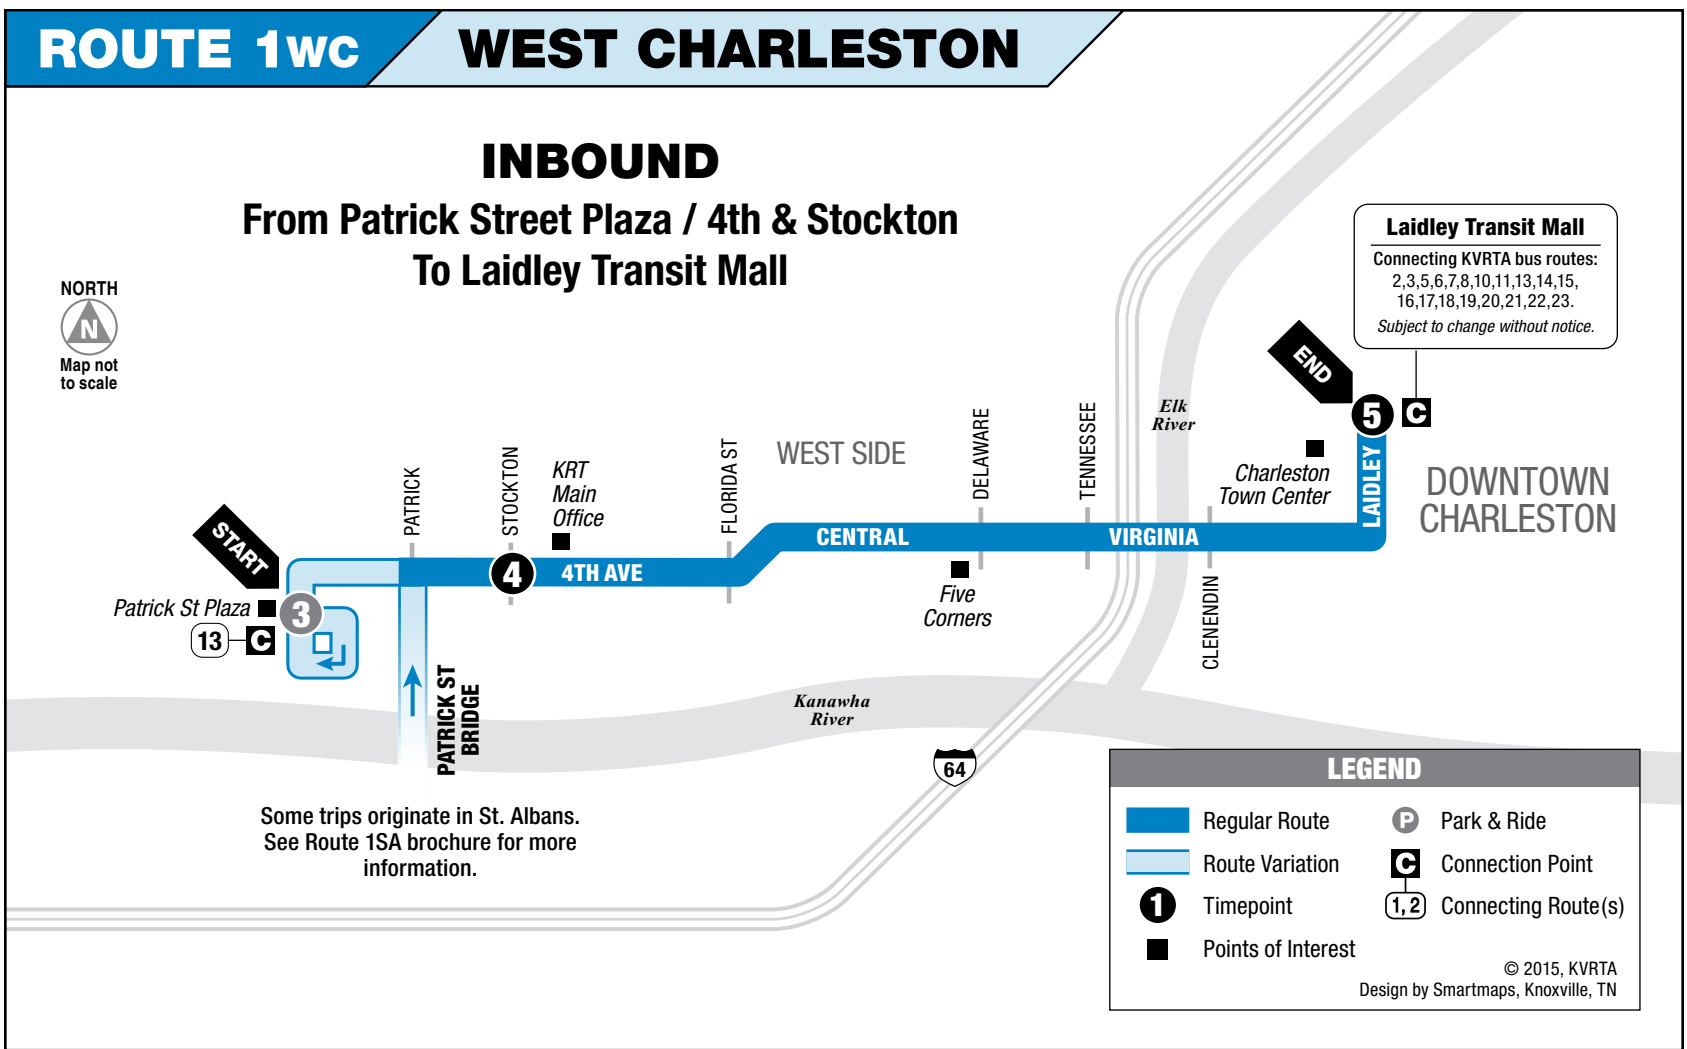

The timetable shows when the bus stops. Actual times may vary and depend upon traffic and weather conditions.

For more information call: 343-7586 • www.rideonkrt.com

ROUTE 1wc

WEST CHARLESTON

INBOUND

From Patrick Street Plaza / 4th & Stockton
To Laidley Transit Mall

MONDAY – FRIDAY • INBOUND FROM PATRICK STREET PLAZA TO LAIDLEY TRANSIT MALL

	3 Patrick Street Plaza	4 4th at Stockton	5 Laidley Transit Mall
	—	4:20	4:30
	—	5:20	5:30
	5:30	5:33	5:45
	—	5:43	5:55
	—	6:05	6:15
	—	6:18	6:30
	—	6:20	6:30
	—	6:33	6:45
	6:45	6:48	7:00
	—	7:03	7:15
	7:15	7:18	7:30
	—	7:33	7:45
	7:45	7:48	8:00
	—	8:03	8:15
AM	8:15	8:18	8:30
	—	8:33	8:45
	8:45	8:48	9:00
	—	9:03	9:15
	9:15	9:18	9:30
	—	9:33	9:45
	9:45	9:48	10:00
	—	10:03	10:15
	10:15	10:18	10:30
	—	10:33	10:45
	10:45	10:48	11:00
	—	11:03	11:15
	11:15	11:18	11:30
	—	11:33	11:45
	11:45	11:48	12:00
	—	12:03	12:15
	12:15	12:18	12:30
	—	12:33	12:45
	12:45	12:48	1:00
	—	1:03	1:15
	1:15	1:18	1:30
	—	1:33	1:45
	1:45	1:48	2:00
	—	2:03	2:15
	2:15	2:18	2:30
	—	2:33	2:45
	2:45	2:48	3:00
	—	3:03	3:15
	3:15	3:18	3:30
	—	3:33	3:45
	3:45	3:48	4:00
	—	4:03	4:15
	—	4:33	4:45
	4:45	4:48	5:00
	—	5:00	5:15
	5:00	5:03	5:15
	—	5:33	5:45
	—	6:03	6:15
	—	6:33	6:45
	6:35	6:38	6:50
	7:00	7:03	7:15
	—	7:18	7:30
	8:55	8:58	9:10
	—	11:03	11:15

SATURDAY • INBOUND FROM PATRICK STREET PLAZA TO LAIDLEY TRANSIT MALL

	3 Patrick Street Plaza	4 4th at Stockton	5 Laidley Transit Mall
	—	5:20	5:30
	—	5:50	6:00
	—	6:47	7:00
	7:03	7:07	7:20
	—	7:47	8:00
	8:03	8:07	8:20
AM	—	8:47	9:00
	9:03	9:07	9:20
	—	9:47	10:00
	10:03	10:07	10:20
	—	10:47	11:00
	11:03	11:07	11:20
	—	11:47	12:00
	12:03	12:07	12:20
	—	12:47	1:00
	1:03	1:07	1:20
	—	1:47	2:00
	2:03	2:07	2:20
	—	2:47	3:00
	3:03	3:07	3:20
	—	3:47	4:00
PM	4:03	4:07	4:20
	—	4:47	5:00
	5:03	5:07	5:20
	—	5:47	6:00
	6:03	6:07	6:20
	—	6:47	7:00
	—	7:47	8:00
	7:47	7:50	—
	—	9:02	9:15
	—	11:03	11:15