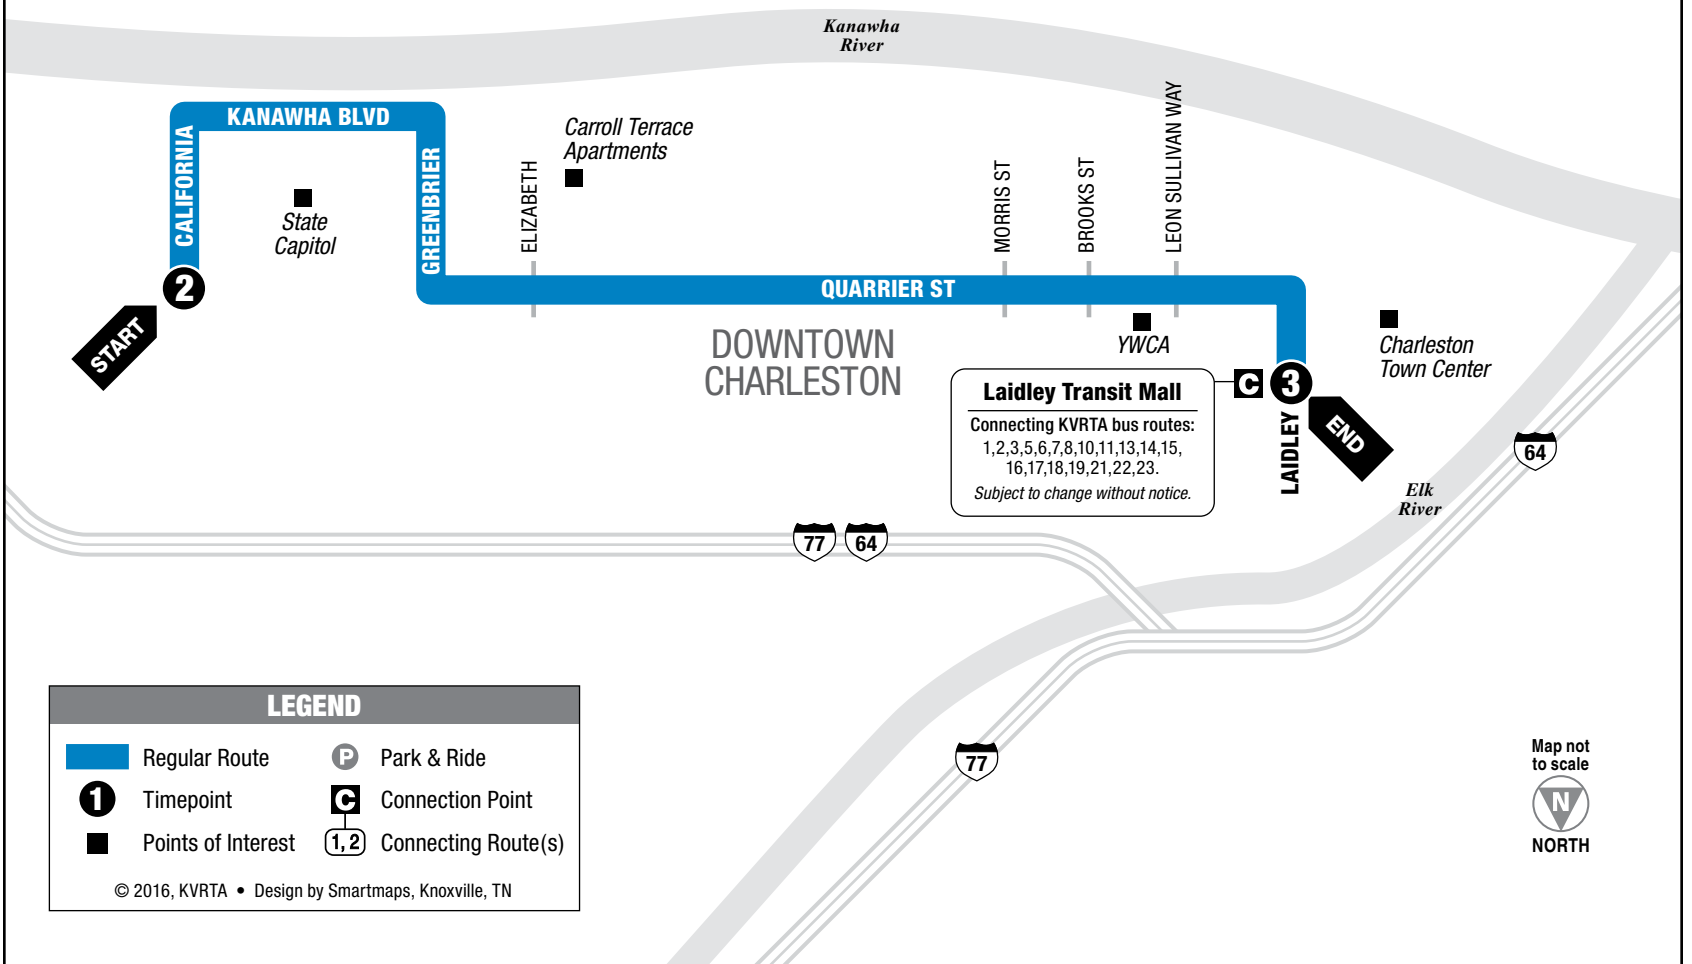

2 Only certain trips operate along this portion of the route. See the schedule for trips that provide service here.

C Connection point. Shows where this bus intersects with connecting routes.

1,2,3 The bus stops at the times listed below the numbered symbol. Light times are A.M.; bold times are P.M.

For more information call: 343-7586 • www.rideonkrt.com

INBOUND
From Capitol Complex
To Laidley Transit Mall

MONDAY – FRIDAY • INBOUND FROM CAPITOL COMPLEX TO LAIDLEY TRANSIT MALL

	2 Capitol Complex	3 Laidley Transit Mall
	6:45	7:00
	6:55	7:06
	6:59	7:10
	7:29	7:40
	7:45	8:00
	7:54	8:05
	7:59	8:10
	8:29	8:40
	8:45	9:00
	8:59	9:10
	9:01	9:12
	9:29	9:40
	9:45	10:00
	9:59	10:10
	10:59	11:10
	11:00	11:15
	11:00	11:36
	11:19	11:30
	11:59	12:10
	12:00	12:36
	12:19	12:30
	1:00	1:15
	1:00	1:36
	1:09	1:20
	1:19	1:30
	2:00	2:36
	2:06	2:17
	2:09	2:20
	2:19	2:30
	3:09	3:20
	3:15	3:30
	3:19	3:30
	3:30	4:06
	4:09	4:20
	4:15	4:26
	4:15	4:30
	4:19	4:30
	4:30	5:06
	5:05	5:16
	5:09	5:20
	5:15	5:26
	5:15	5:30
	5:49	6:00
	6:04	6:15
	6:09	6:20
	7:09	7:20
	8:09	8:20
	9:09	9:20
	10:09	10:20

Service on Virginia Street is provided by Routes 3, 5, 16 and 19.

SATURDAY • INBOUND FROM CAPITOL COMPLEX TO LAIDLEY TRANSIT MALL

	2 Capitol Complex	3 Laidley Transit Mall
	6:45	7:00
	7:45	8:00
	8:45	9:00
	9:45	10:00
	11:00	11:15
	11:00	11:36
	12:00	12:36
	1:00	1:15
	1:00	1:36
	2:00	2:36
	3:15	3:30
	3:30	4:06
	4:15	4:30
	4:30	5:06
	5:15	5:30
	5:30	—

Service on Virginia Street is provided by Routes 16 and 19.

SUNDAY • INBOUND FROM CAPITOL COMPLEX TO LAIDLEY TRANSIT MALL

	2 Capitol Complex	3 Laidley Transit Mall
	6:12	6:30
	7:52	8:10
	10:55	11:10
	11:47	12:00
	2:16	2:30
	3:16	3:30
	7:02	7:15
	8:59	9:15
	11:00	11:15
	12:23	12:35