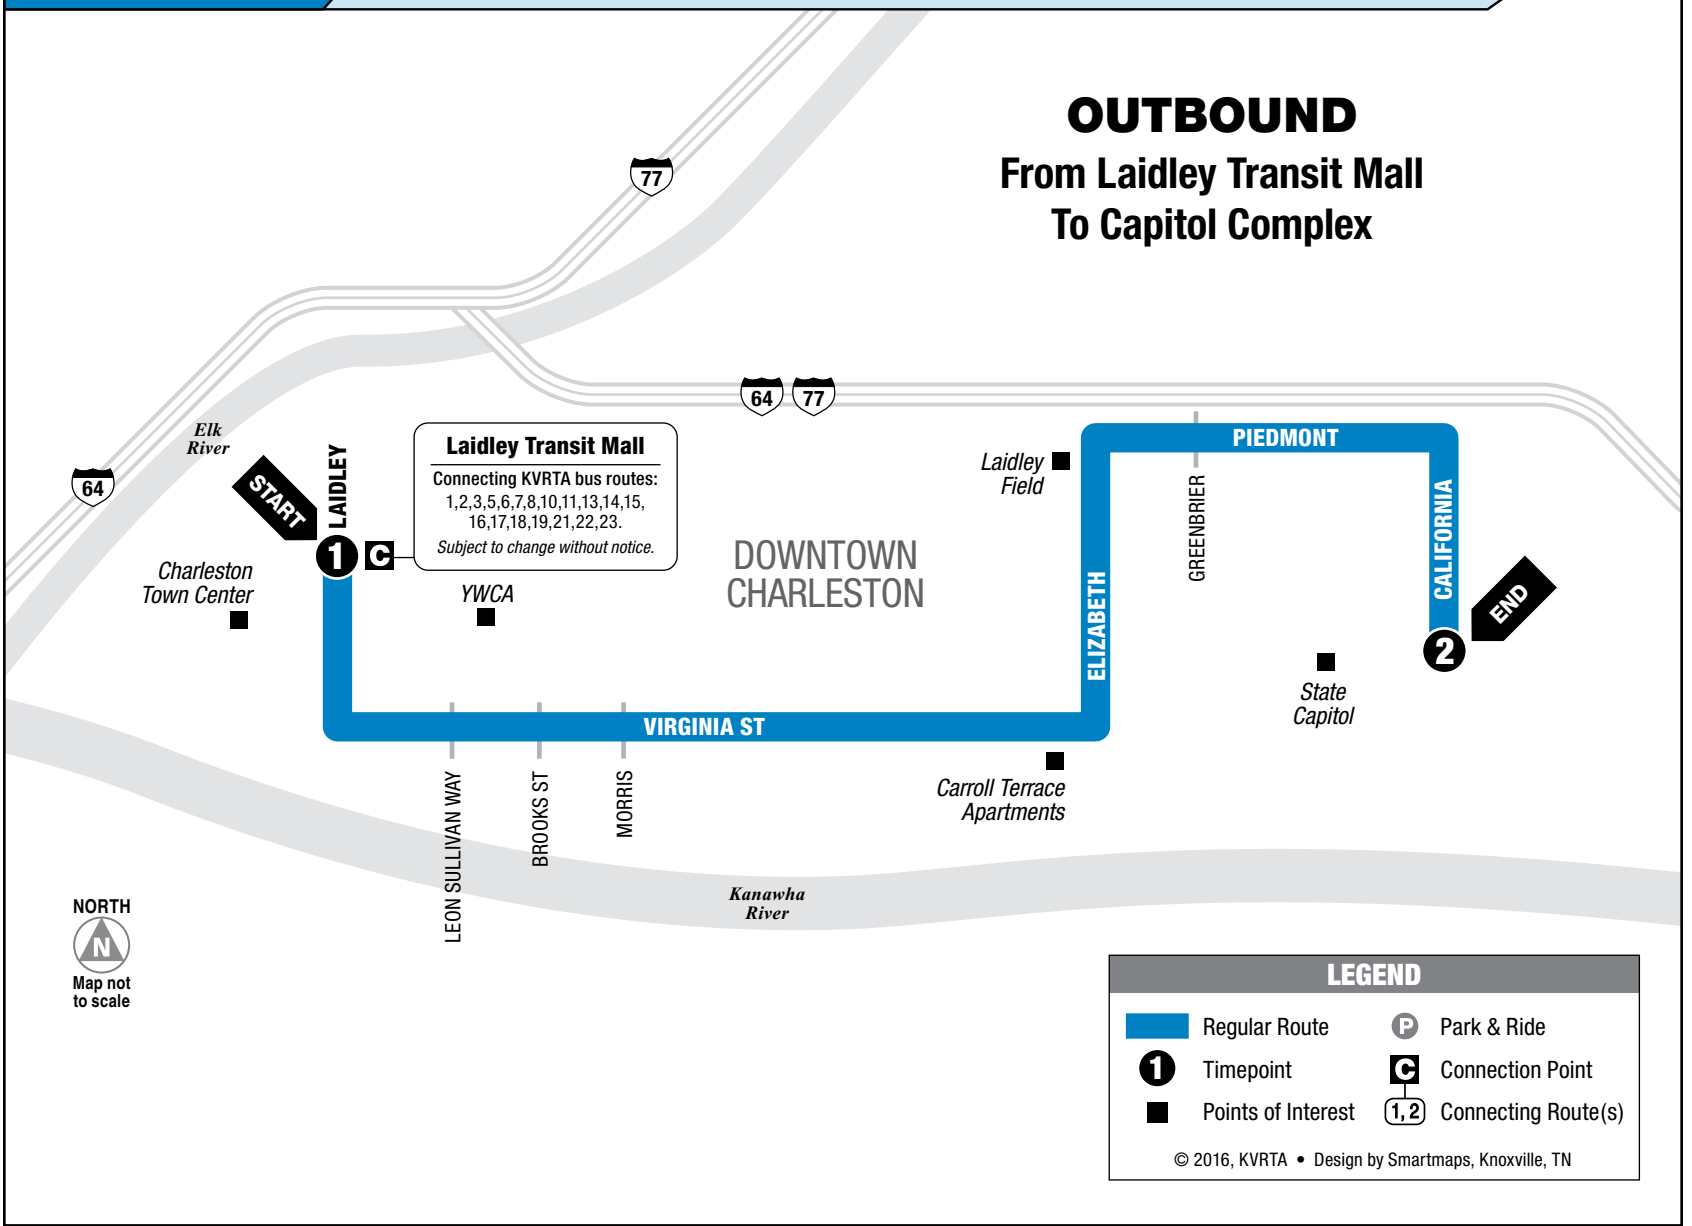

ROUTE 20

VIRGINIA STREET / CAPITOL COMPLEX

OUTBOUND From Laidley Transit Mall To Capitol Complex

MONDAY – FRIDAY • OUTBOUND FROM LAIDLEY TRANSIT MALL TO CAPITOL COMPLEX

	1 Laidley Transit Mall	2 Capitol Complex
AM	6:39	6:51
	6:43	6:55
	7:00	7:15
	7:16	7:28
	7:42	7:54
	7:45	7:57
	8:00	8:15
	8:16	8:28
	8:45	8:57
	8:48	9:00
	9:00	9:15
	9:16	9:28
	9:41	9:53
	10:00	10:15
PM	10:36	11:00
	10:45	10:57
	11:05	11:17
	11:36	12:00
	11:45	11:57
	11:50	12:03
	12:15	12:30
	12:36	1:00
	12:50	1:02
	12:55	1:07
	1:32	1:44
	1:36	2:00
	1:50	2:02
	1:53	2:05
2:30	2:45	
2:50	3:02	
2:55	3:07	
3:06	3:30	
3:30	3:45	
3:50	4:02	
3:55	4:07	
4:02	4:14	
4:06	4:30	
4:30	4:45	
4:50	5:02	
4:55	5:07	
5:02	5:14	
5:06	5:30	
5:30	5:45	
5:35	5:47	
5:50	6:02	
5:55	6:07	
6:55	7:07	
7:55	8:07	
8:55	9:07	
9:55	10:07	

Service on Virginia Street is provided by Routes 3, 5, 16 and 19.

SATURDAY • INBOUND FROM CAPITOL COMPLEX TO LAIDLEY TRANSIT MALL

	2 Capitol Complex	3 Laidley Transit Mall
	6:45	7:00
	7:45	8:00
	8:45	9:00
	9:45	10:00
	11:00	11:15
	11:00	11:36
	12:00	12:36
	1:00	1:15
	1:00	1:36
	2:00	2:36
	3:15	3:30
	3:30	4:06
	4:15	4:30
	4:30	5:06
	5:15	5:30
	5:30	—

Service on Virginia Street is provided by Routes 16 and 19.

SUNDAY • INBOUND FROM CAPITOL COMPLEX TO LAIDLEY TRANSIT MALL

	2 Capitol Complex	3 Laidley Transit Mall
	6:12	6:30
	7:52	8:10
	10:55	11:10
	11:47	12:00
	2:16	2:30
	3:16	3:30
	7:02	7:15
	8:59	9:15
	11:00	11:15
	12:23	12:35

Service on Virginia Street is provided by Route 22.

See other side for trips TO Capitol Complex

KANAWHA VALLEY REGIONAL TRANSPORTATION AUTHORITY

ROUTE 20
MONDAY-SATURDAY

Virginia Street / Capitol Complex

SERVING: