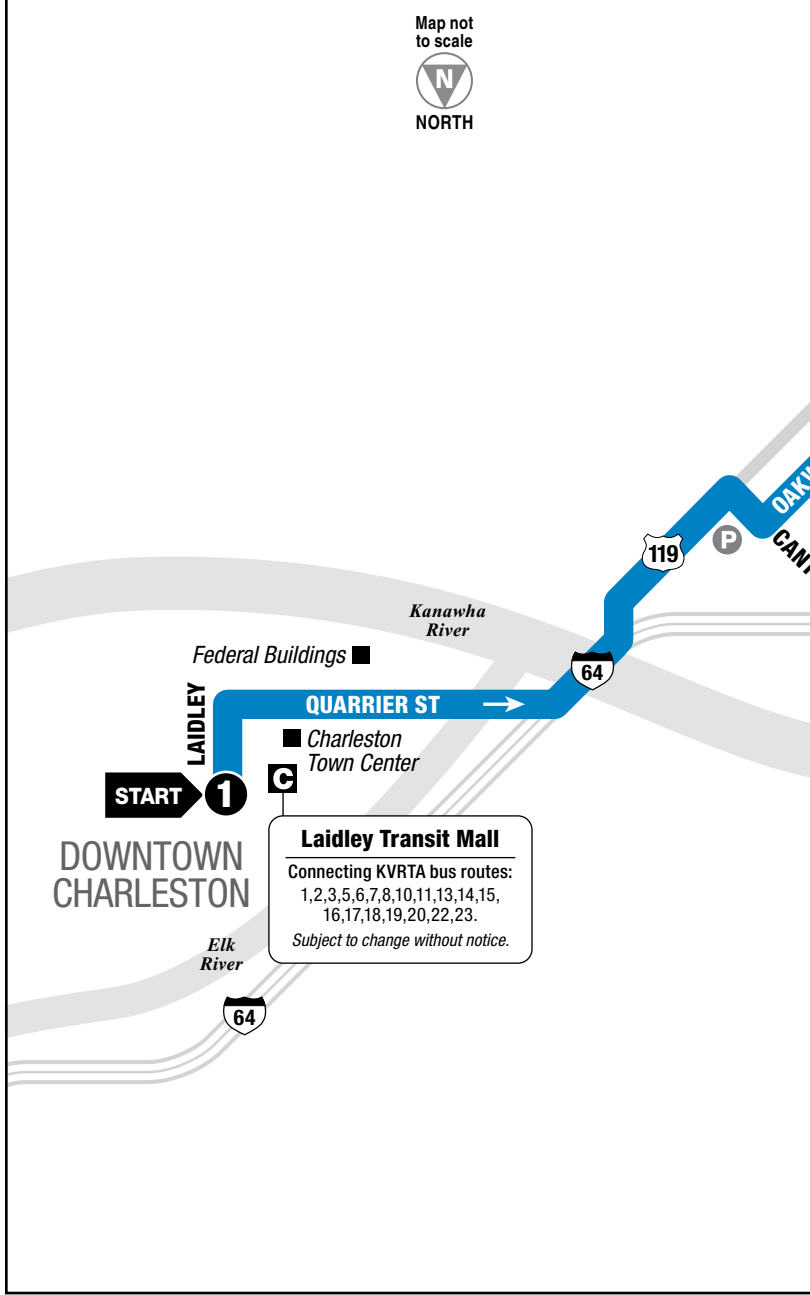

ROUTE 21 SOUTHRIDGE / TRACE FORK / DUDLEY FARMS

OUTBOUND From Laidley Transit Mall To Southridge Center

LEGEND

- Regular Route
- Express Route (See Inset)
- Timepoint
- Points of Interest
- Park & Ride
- Connection Point
- Connecting Route(s)

© 2015, KVRTA • Design by Smartmaps, Knoxville, TN

MONDAY – SATURDAY • OUTBOUND FROM LAIDLEY TRANSIT MALL TO SOUTHRIDGE CENTER

	1 Laidley Transit Mall	2 Oakwood at Oakhurst	3 Davis Creek	4 Trace Fork (Ice Rink)	5 Walmart/Southridge Center	See other side for trips TO Downtown Charleston
AM	5:45	5:52	5:57	6:02	6:08 *	
	7:00	7:12	7:17	7:29	7:37 *	
	8:30		Express		8:50	
	9:30	9:42	9:47	9:59	10:07 *	
	11:00	11:12	11:17	11:29	11:37 *	
	12:30		Express		12:50	
PM	1:30	1:42	1:47	1:59	2:07 *	
	3:00	3:12	3:17	3:29	3:37 *	
	4:00		Express		4:20	
	4:30	4:42	4:47	4:59	5:07 *	
	5:00	5:12	5:17	5:29	5:37 *	
	6:00		Express		6:20	
	6:30	6:42	6:47	6:59	7:07 *	
	7:15	7:27	7:32	7:44	7:52 *	
	8:00		Express		8:20	
	9:00	9:12	9:17	9:29	9:37 *	
	10:30	10:38	Express		10:50	

* Bus continues to South Central Regional Jail and Cross Terrace Boulevard at Parkway Road. See other side for schedule information.

SUNDAY • OUTBOUND FROM LAIDLEY TRANSIT MALL TO SOUTHRIDGE CENTER

	1 Laidley Transit Mall	2 Oakwood at Oakhurst	3 Davis Creek	4 Trace Fork (Ice Rink)	5 Walmart/Southridge Center	See other side for trips TO Downtown Charleston
AM	8:40	8:51	8:56	9:04	9:10 *	
	10:00	10:12	10:17	10:29	10:37 *	
	11:30		Express		11:50	
PM	1:00	1:12	1:17	1:29	1:37 *	
	2:30	2:42	2:47	2:59	3:07 *	
	4:15		Express		4:35	
	5:00	5:12	5:17	5:29	5:37 *	
	6:30		Express		6:50	
	7:15	7:27	7:32	7:44	7:52 *	

KANAWHA VALLEY REGIONAL
TRANSPORTATION AUTHORITY

ROUTE

21
DAILY SERVICE

**Southridge /
Trace Fork /
Dudley Farms / Express**

SERVING:

- Oakwood Road
- Davis Creek
- South Central Regional Jail
- Trace Fork Plaza
- Dudley Farms Plaza
- Southridge Shopping Center