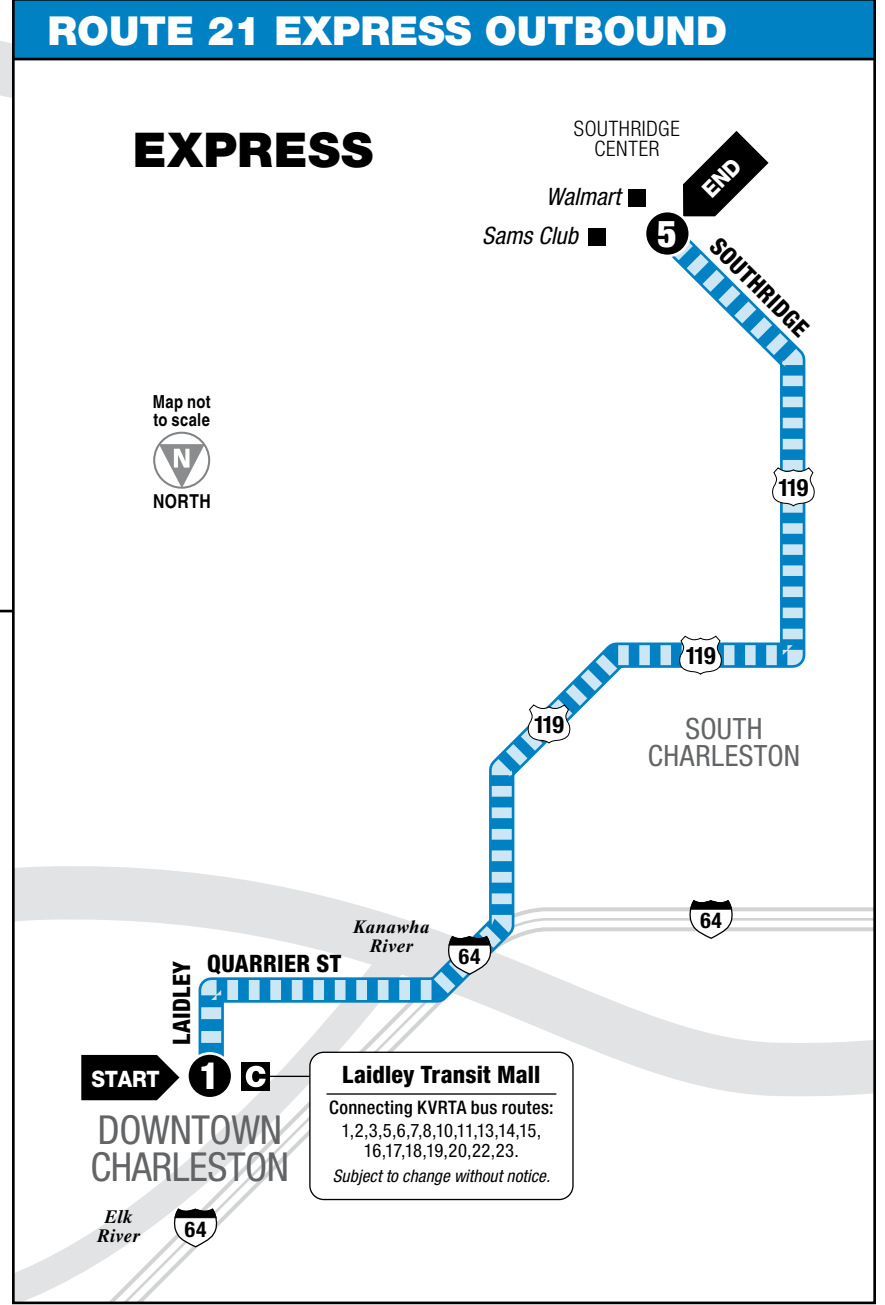

ROUTE 21 SOUTHRIDGE / TRACE FORK / DUDLEY FARMS

OUTBOUND From Laidley Transit Mall To Southridge Center

LEGEND

- Regular Route
- Express Route (See Inset)
- Timepoint
- Points of Interest
- Park & Ride
- Connection Point
- Connecting Route(s)

© 2015, KVRTA • Design by Smartmaps, Knoxville, TN

MONDAY – SATURDAY • OUTBOUND FROM LAIDLEY TRANSIT MALL TO SOUTHRIDGE CENTER

	1 Laidley Transit Mall	2 Oakwood at Oakhurst	3 Davis Creek	4 Trace Fork (Ice Rink)	5 Walmart/Southridge Center	See other side for trips TO Downtown Charleston
AM	5:45	5:52	5:57	6:02	6:08 *	
	7:00	7:12	7:17	7:29	7:37 *	
	8:30		Express		8:50	
	9:30	9:42	9:47	9:59	10:07 *	
	11:00	11:12	11:17	11:29	11:37 *	
	12:30		Express		12:50	
PM	1:30	1:42	1:47	1:59	2:07 *	
	3:00	3:12	3:17	3:29	3:37 *	
	4:00		Express		4:20	
	4:30	4:42	4:47	4:59	5:07 *	
	5:00	5:12	5:17	5:29	5:37 *	
	6:00		Express		6:20	
	6:30	6:42	6:47	6:59	7:07 *	
	7:15	7:27	7:32	7:44	7:52 *	
	8:00		Express		8:20	
	9:00	9:12	9:17	9:29	9:37 *	
	10:30	10:38	Express		10:50	

* Bus continues to South Central Regional Jail and Cross Terrace Boulevard at Parkway Road. See other side for schedule information.

SUNDAY • OUTBOUND FROM LAIDLEY TRANSIT MALL TO SOUTHRIDGE CENTER

	1 Laidley Transit Mall	2 Oakwood at Oakhurst	3 Davis Creek	4 Trace Fork (Ice Rink)	5 Walmart/Southridge Center	See other side for trips TO Downtown Charleston
AM	8:40	8:51	8:56	9:04	9:10 *	
	10:00	10:12	10:17	10:29	10:37 *	
	11:30		Express		11:50	
PM	1:00	1:12	1:17	1:29	1:37 *	
	2:30	2:42	2:47	2:59	3:07 *	
	4:15		Express		4:35	
	5:00	5:12	5:17	5:29	5:37 *	
	6:30		Express		6:50	
	7:15	7:27	7:32	7:44	7:52 *	

KANAWHA VALLEY REGIONAL
TRANSPORTATION AUTHORITY

ROUTE

21
DAILY SERVICE

**Southridge /
Trace Fork /
Dudley Farms / Express**

SERVING:

- Oakwood Road
- Davis Creek
- South Central Regional Jail
- Trace Fork Plaza
- Dudley Farms Plaza
- Southridge Shopping Center