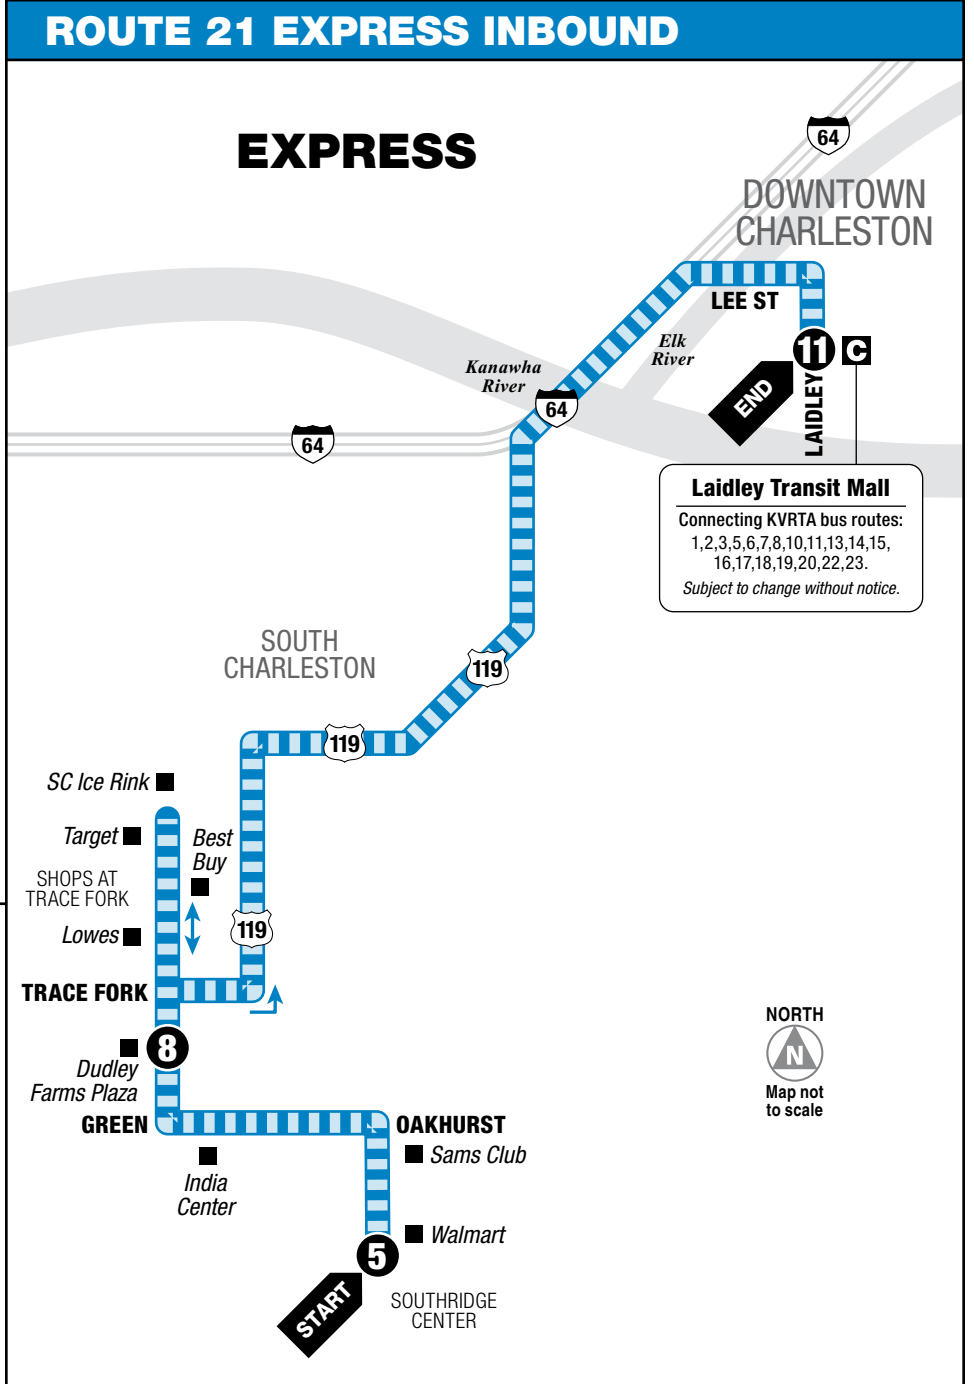

Connection point. Shows where this bus intersects with connecting routes.

The bus stops at the times listed below the numbered symbol. Light times are A.M.; bold times are P.M.

The timetable shows when the bus stops. Actual times may vary and depend upon traffic and weather conditions.

INBOUND From Southridge Center To Laidley Transit Mall

MONDAY – SATURDAY • INBOUND FROM SOUTHRIDGE CENTER TO LAIDLEY TRANSIT MALL

	5 Walmart/ Southridge Center	6 South Central Regional Jail	7 Cross Terrace Blvd at Parkway Rd	8 Trace Fork (Ice Rink)	9 Davis Creek	10 Oakwood at Oakhurst	11 Laidley Transit Mall	See other side for trips FROM Downtown Charleston
AM	6:08	6:12	6:20	6:35	6:40	6:45	6:55	
	7:37	7:42	7:50	8:02	8:10	8:16	8:28	
	8:50	Express		9:00	Express		9:15	
	10:07	10:12	10:20	10:32	10:40	10:46	10:58	
	11:37	11:42	11:50	12:02	12:10	12:16	12:28	
	12:50	Express		1:00	Express		1:15	
PM	2:07	2:12	2:20	2:32	2:40	2:46	2:58	
	3:37	3:42	3:50	4:02	4:10	4:16	4:28	
	4:20	4:25	4:32	4:42	Express		4:57	
	5:07	5:12	5:30	5:42	Express		5:57	
	5:37	5:42	5:50	6:02	6:10	6:16	6:28	
	6:20	—	—	6:32	6:40	6:46	6:58	
	7:07	7:12	7:20	7:32	7:40	7:46	7:58	
	7:52	7:57	8:20	8:32	8:40	8:46	8:58	
	8:20	Express		8:30	Express		8:45	
	9:37	9:42	9:50	10:02	10:10	10:16	10:28	
	10:50	—	—	11:00	—	11:07	11:15	

SUNDAY • INBOUND FROM SOUTHRIDGE CENTER TO LAIDLEY TRANSIT MALL

	5 Walmart/ Southridge Center	6 South Central Regional Jail	7 Cross Terrace Blvd at Parkway Rd	8 Trace Fork (Ice Rink)	9 Davis Creek	10 Oakwood at Oakhurst	11 Laidley Transit Mall	See other side for trips FROM Downtown Charleston
AM	9:10	9:15	9:22	9:34	9:42	9:48	10:00	
	10:37	10:42	10:50	11:02	11:10	11:16	11:28	
	11:50	Express		12:00	Express		12:15	
	1:37	1:42	1:50	2:02	2:10	2:16	2:28	
	3:07	3:12	3:20	3:32	3:40	3:46	3:58	
	4:35	Express		4:45	Express		5:00	
PM	5:37	5:42	5:50	6:02	6:10	6:16	6:28	
	6:50	Express		7:00	Express		7:15	
	7:52	7:57	8:05	8:17	8:25	8:31	8:43	