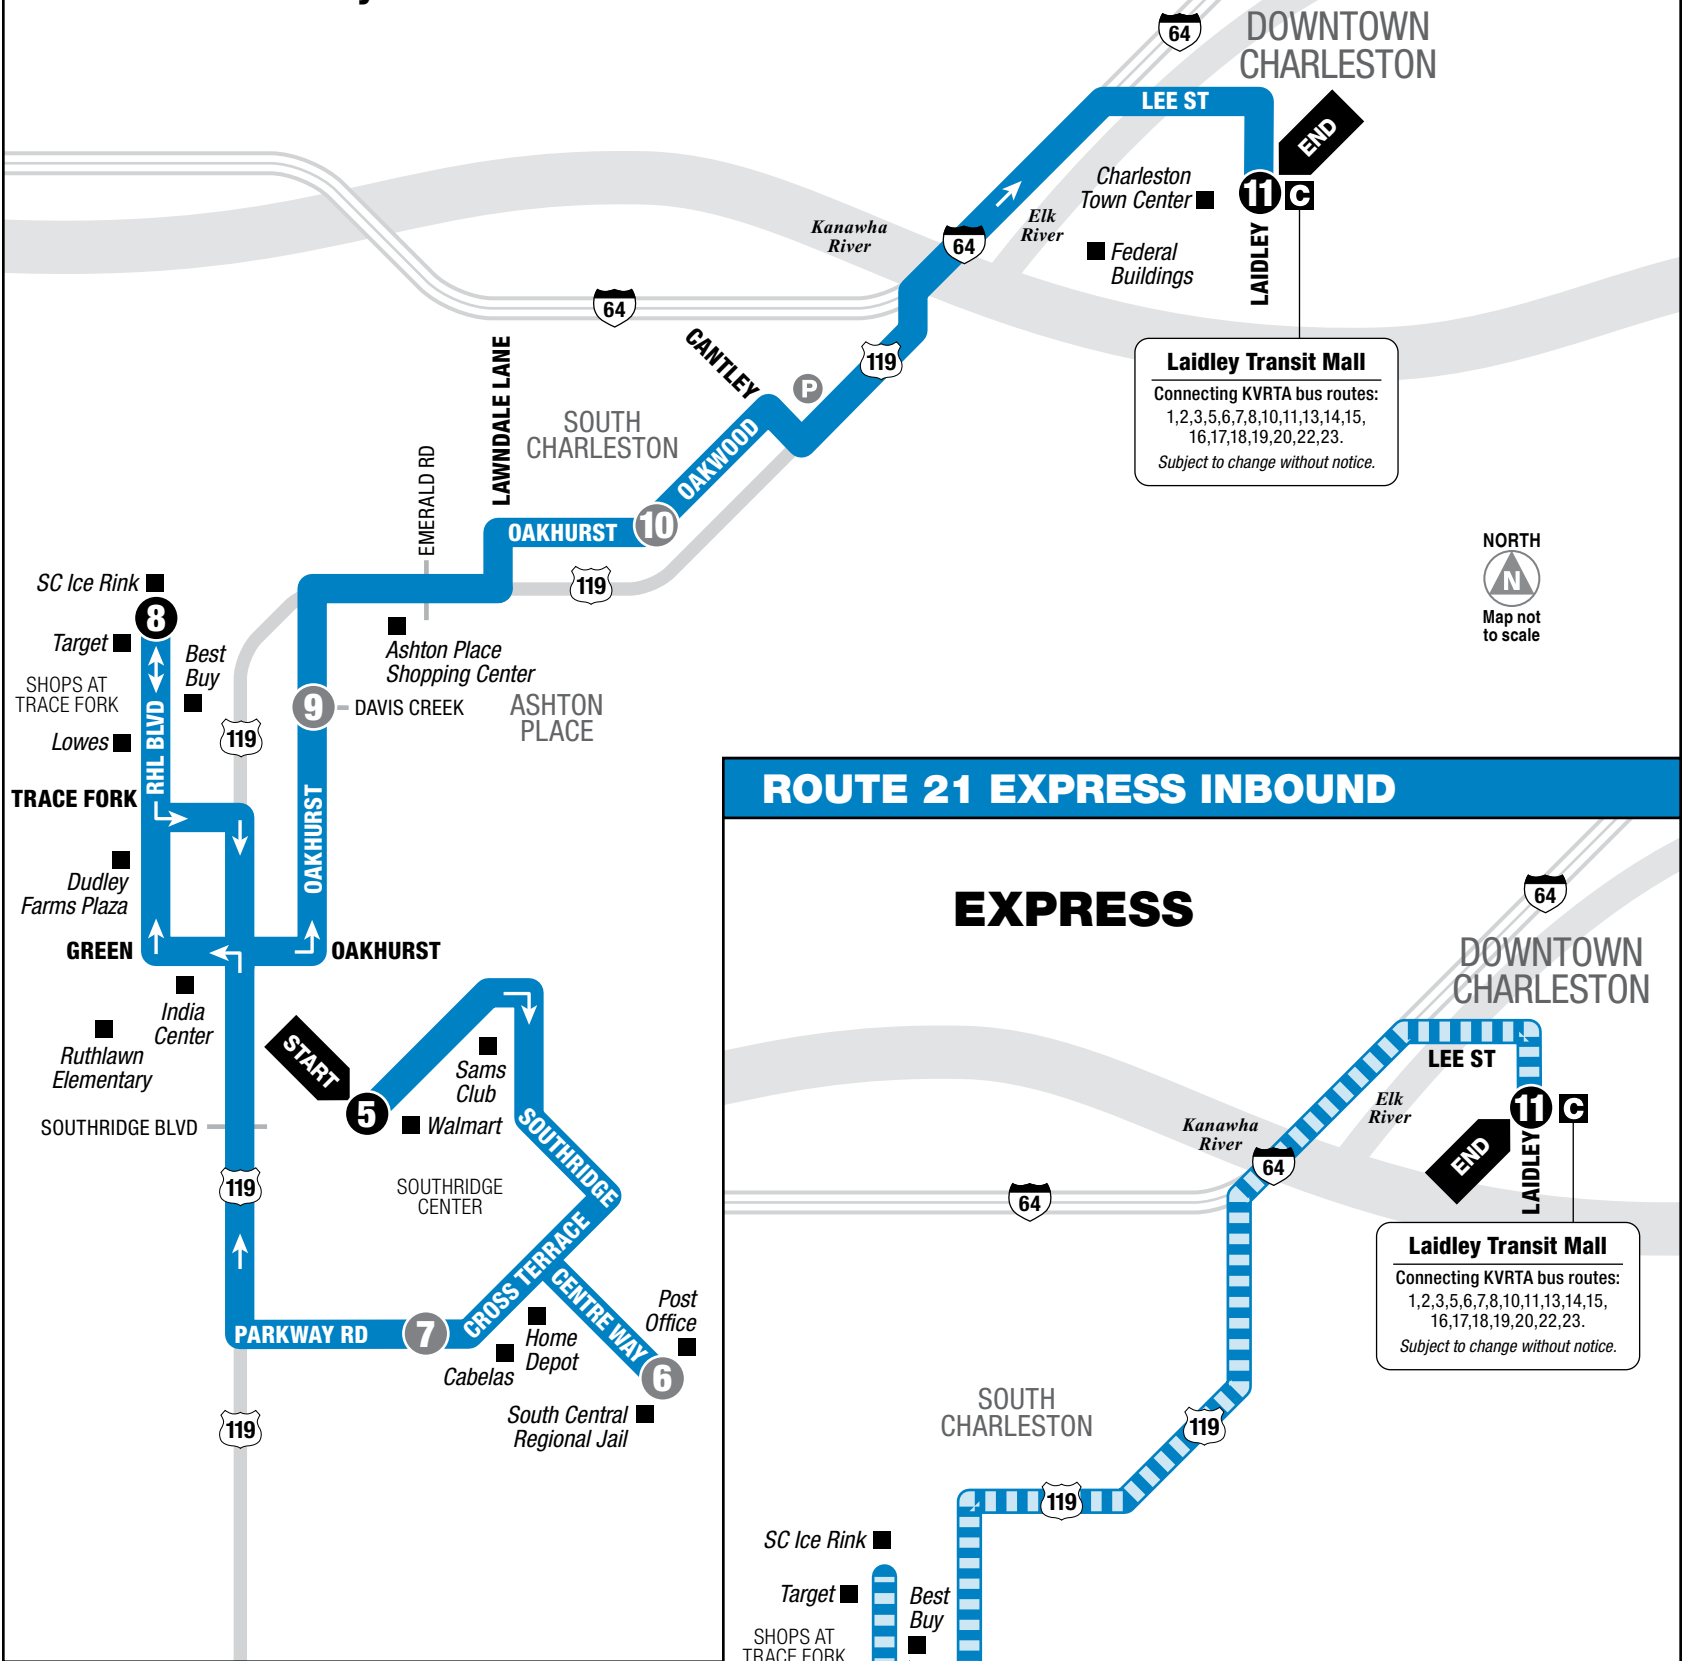

Connection point. Shows where this bus intersects with connecting routes.

The bus stops at the times listed below the numbered symbol. Light times are A.M.; bold times are P.M.

The timetable shows when the bus stops. Actual times may vary and depend upon traffic and weather conditions.

INBOUND From Southridge Center To Laidley Transit Mall

MONDAY – SATURDAY • INBOUND FROM SOUTHRIDGE CENTER TO LAIDLEY TRANSIT MALL

	5 Walmart/ Southridge Center	6 South Central Regional Jail	7 Cross Terrace Blvd at Parkway Rd	8 Trace Fork (Ice Rink)	9 Davis Creek	10 Oakwood at Oakhurst	11 Laidley Transit Mall	See other side for trips FROM Downtown Charleston
AM	6:08	6:12	6:20	6:35	6:40	6:45	6:55	
	7:37	7:42	7:50	8:02	8:10	8:16	8:28	
	8:50	Express		9:00	Express		9:15	
	10:07	10:12	10:20	10:32	10:40	10:46	10:58	
	11:37	11:42	11:50	12:02	12:10	12:16	12:28	
	12:50	Express		1:00	Express		1:15	
PM	2:07	2:12	2:20	2:32	2:40	2:46	2:58	
	3:37	3:42	3:50	4:02	4:10	4:16	4:28	
	4:20	4:25	4:32	4:42	Express		4:57	
	5:07	5:12	5:30	5:42	Express		5:57	
	5:37	5:42	5:50	6:02	6:10	6:16	6:28	
	6:20	—	—	6:32	6:40	6:46	6:58	
	7:07	7:12	7:20	7:32	7:40	7:46	7:58	
	7:52	7:57	8:20	8:32	8:40	8:46	8:58	
	8:20	Express		8:30	Express		8:45	
	9:37	9:42	9:50	10:02	10:10	10:16	10:28	
	10:50	—	—	11:00	—	11:07	11:15	

SUNDAY • INBOUND FROM SOUTHRIDGE CENTER TO LAIDLEY TRANSIT MALL

	5 Walmart/ Southridge Center	6 South Central Regional Jail	7 Cross Terrace Blvd at Parkway Rd	8 Trace Fork (Ice Rink)	9 Davis Creek	10 Oakwood at Oakhurst	11 Laidley Transit Mall	See other side for trips FROM Downtown Charleston
AM	9:10	9:15	9:22	9:34	9:42	9:48	10:00	
	10:37	10:42	10:50	11:02	11:10	11:16	11:28	
	11:50	Express		12:00	Express		12:15	
	1:37	1:42	1:50	2:02	2:10	2:16	2:28	
	3:07	3:12	3:20	3:32	3:40	3:46	3:58	
	4:35	Express		4:45	Express		5:00	
PM	5:37	5:42	5:50	6:02	6:10	6:16	6:28	
	6:50	Express		7:00	Express		7:15	
	7:52	7:57	8:05	8:17	8:25	8:31	8:43	