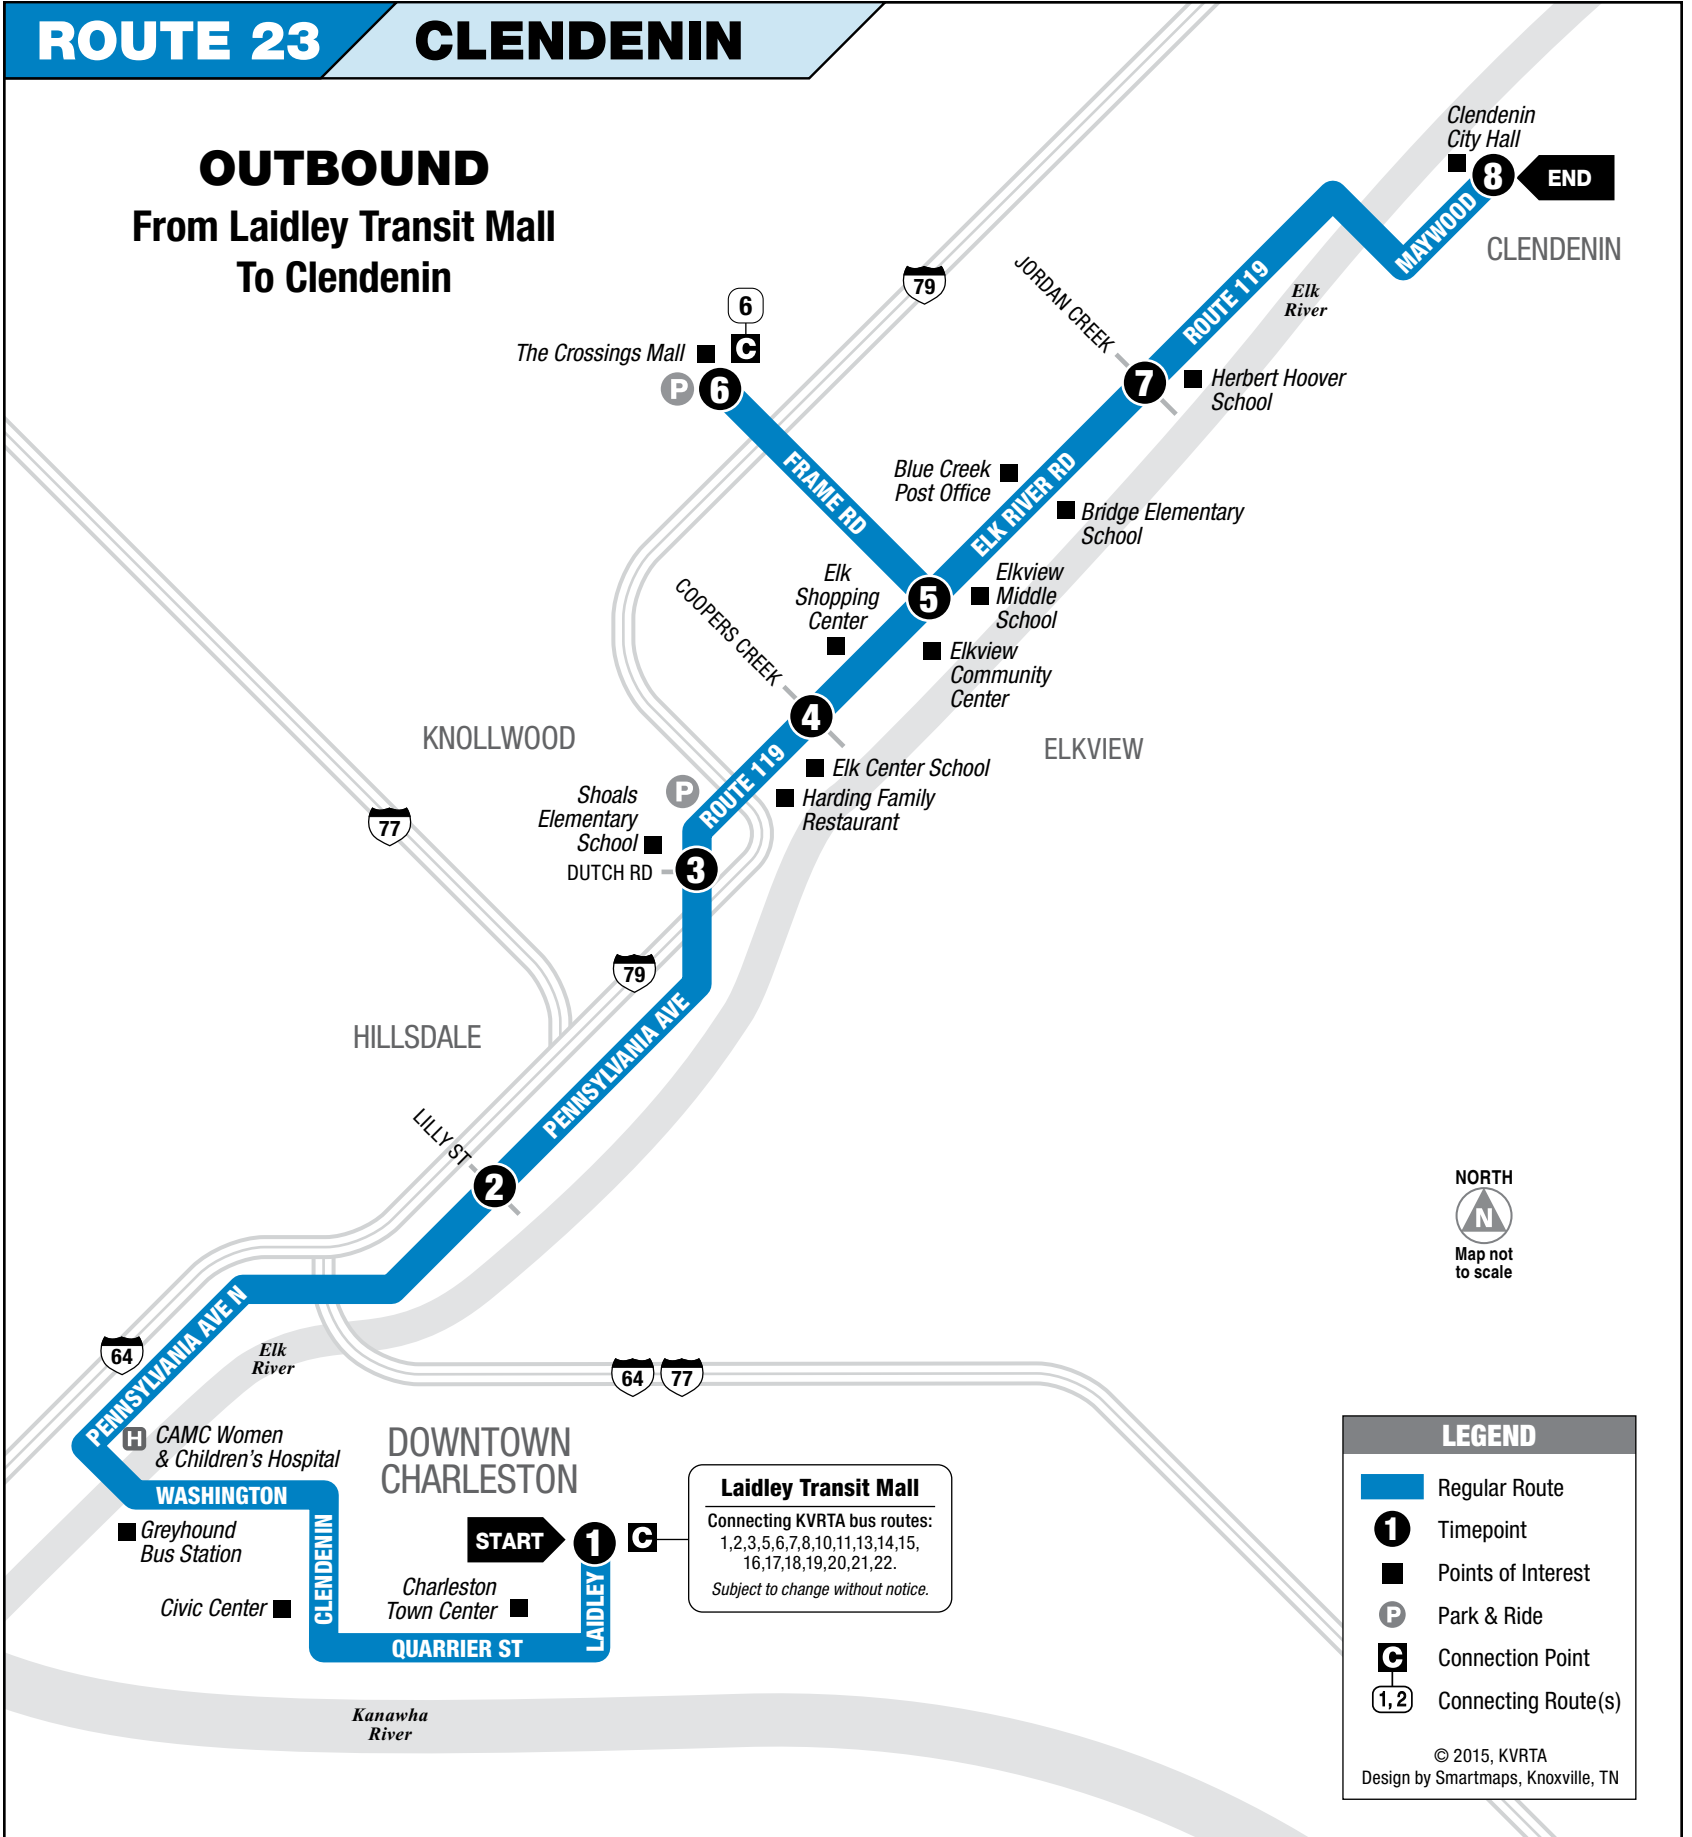

# ROUTE 23

### MONDAY – SATURDAY • OUTBOUND FROM LAIDLEY TRANSIT MALL TO CLENDENIN

	1 Laidley Transit Mall	2 Hwy 119 at Lilly St	3 Hwy 119 at Dutch Rd	4 Hwy 119 at Coopers Creek	5 Hwy 119 at Frame Rd	6 Crossings Mall	5 Hwy 119 at Frame Rd	7 Hwy 119 at Jordan Creek	8 Clendenin	See other side for trips TO Downtown Charleston
AM	5:30	5:39	5:42	5:49	5:57	6:02	6:07	6:15	6:24	
	7:30	7:39	7:42	7:49	7:57	8:02	8:07	8:15	8:24	
	9:30	9:39	9:42	9:49	9:57	10:02	10:07	10:15	10:24	
	11:30	11:39	11:42	11:49	11:57	12:02	12:07	<b>12:15</b>	<b>12:24</b>	
PM	<b>3:15</b>	<b>3:24</b>	<b>3:27</b>	<b>3:34</b>	<b>3:42</b>	<b>3:47</b>	<b>3:52</b>	<b>4:00</b>	<b>4:09</b>	
	<b>5:15</b>	<b>5:24</b>	<b>5:27</b>	<b>5:34</b>	<b>5:42</b>	<b>5:47</b>	<b>5:52</b>	<b>6:00</b>	<b>6:09</b>	
	<b>7:15</b>	<b>7:24</b>	<b>7:27</b>	<b>7:34</b>	<b>7:42</b>	<b>7:47</b>	<b>7:52</b>	<b>8:00</b>	<b>8:09</b>	
	<b>9:20</b>	<b>9:29</b>	<b>9:32</b>	<b>9:39</b>	<b>9:47</b>	<b>9:52</b>	<b>9:57</b>	<b>10:05</b>	<b>10:14</b>	

## MONDAY – SATURDAY • INBOUND FROM CLENDENIN TO LAIDLEY TRANSIT MALL

	8 Clendenin	9 Hwy 119 at Jordan Creek	10 Hwy 119 at Frame Rd	11 Crossings Mall	10 Hwy 119 at Frame Rd	12 Hwy 119 at Coopers Creek	13 Hwy 119 at Dutch Rd	14 Hwy 119 at Lilly St	15 Laidley Transit Mall	See other side for trips FROM Downtown Charleston
AM	6:36	6:45	6:53	6:58	7:03	7:11	7:18	7:21	7:30	
	8:36	8:45	8:53	8:58	9:03	9:11	9:18	9:21	9:30	
	10:36	10:45	10:53	10:58	11:03	11:11	11:18	11:21	11:30	
	<b>12:36</b>	<b>12:45</b>	<b>12:53</b>	<b>12:58</b>	<b>1:03</b>	<b>1:11</b>	<b>1:18</b>	<b>1:21</b>	<b>1:30</b>	
PM	4:21	4:30	4:38	4:43	4:48	4:56	5:03	5:06	5:15	
	6:21	6:30	6:38	6:43	6:48	6:56	7:03	7:06	7:15	
	8:21	8:30	8:38	8:43	8:48	8:56	9:03	9:06	9:15	
	10:21	10:30	10:38	10:43	10:48	10:56	11:03	11:06	11:15	