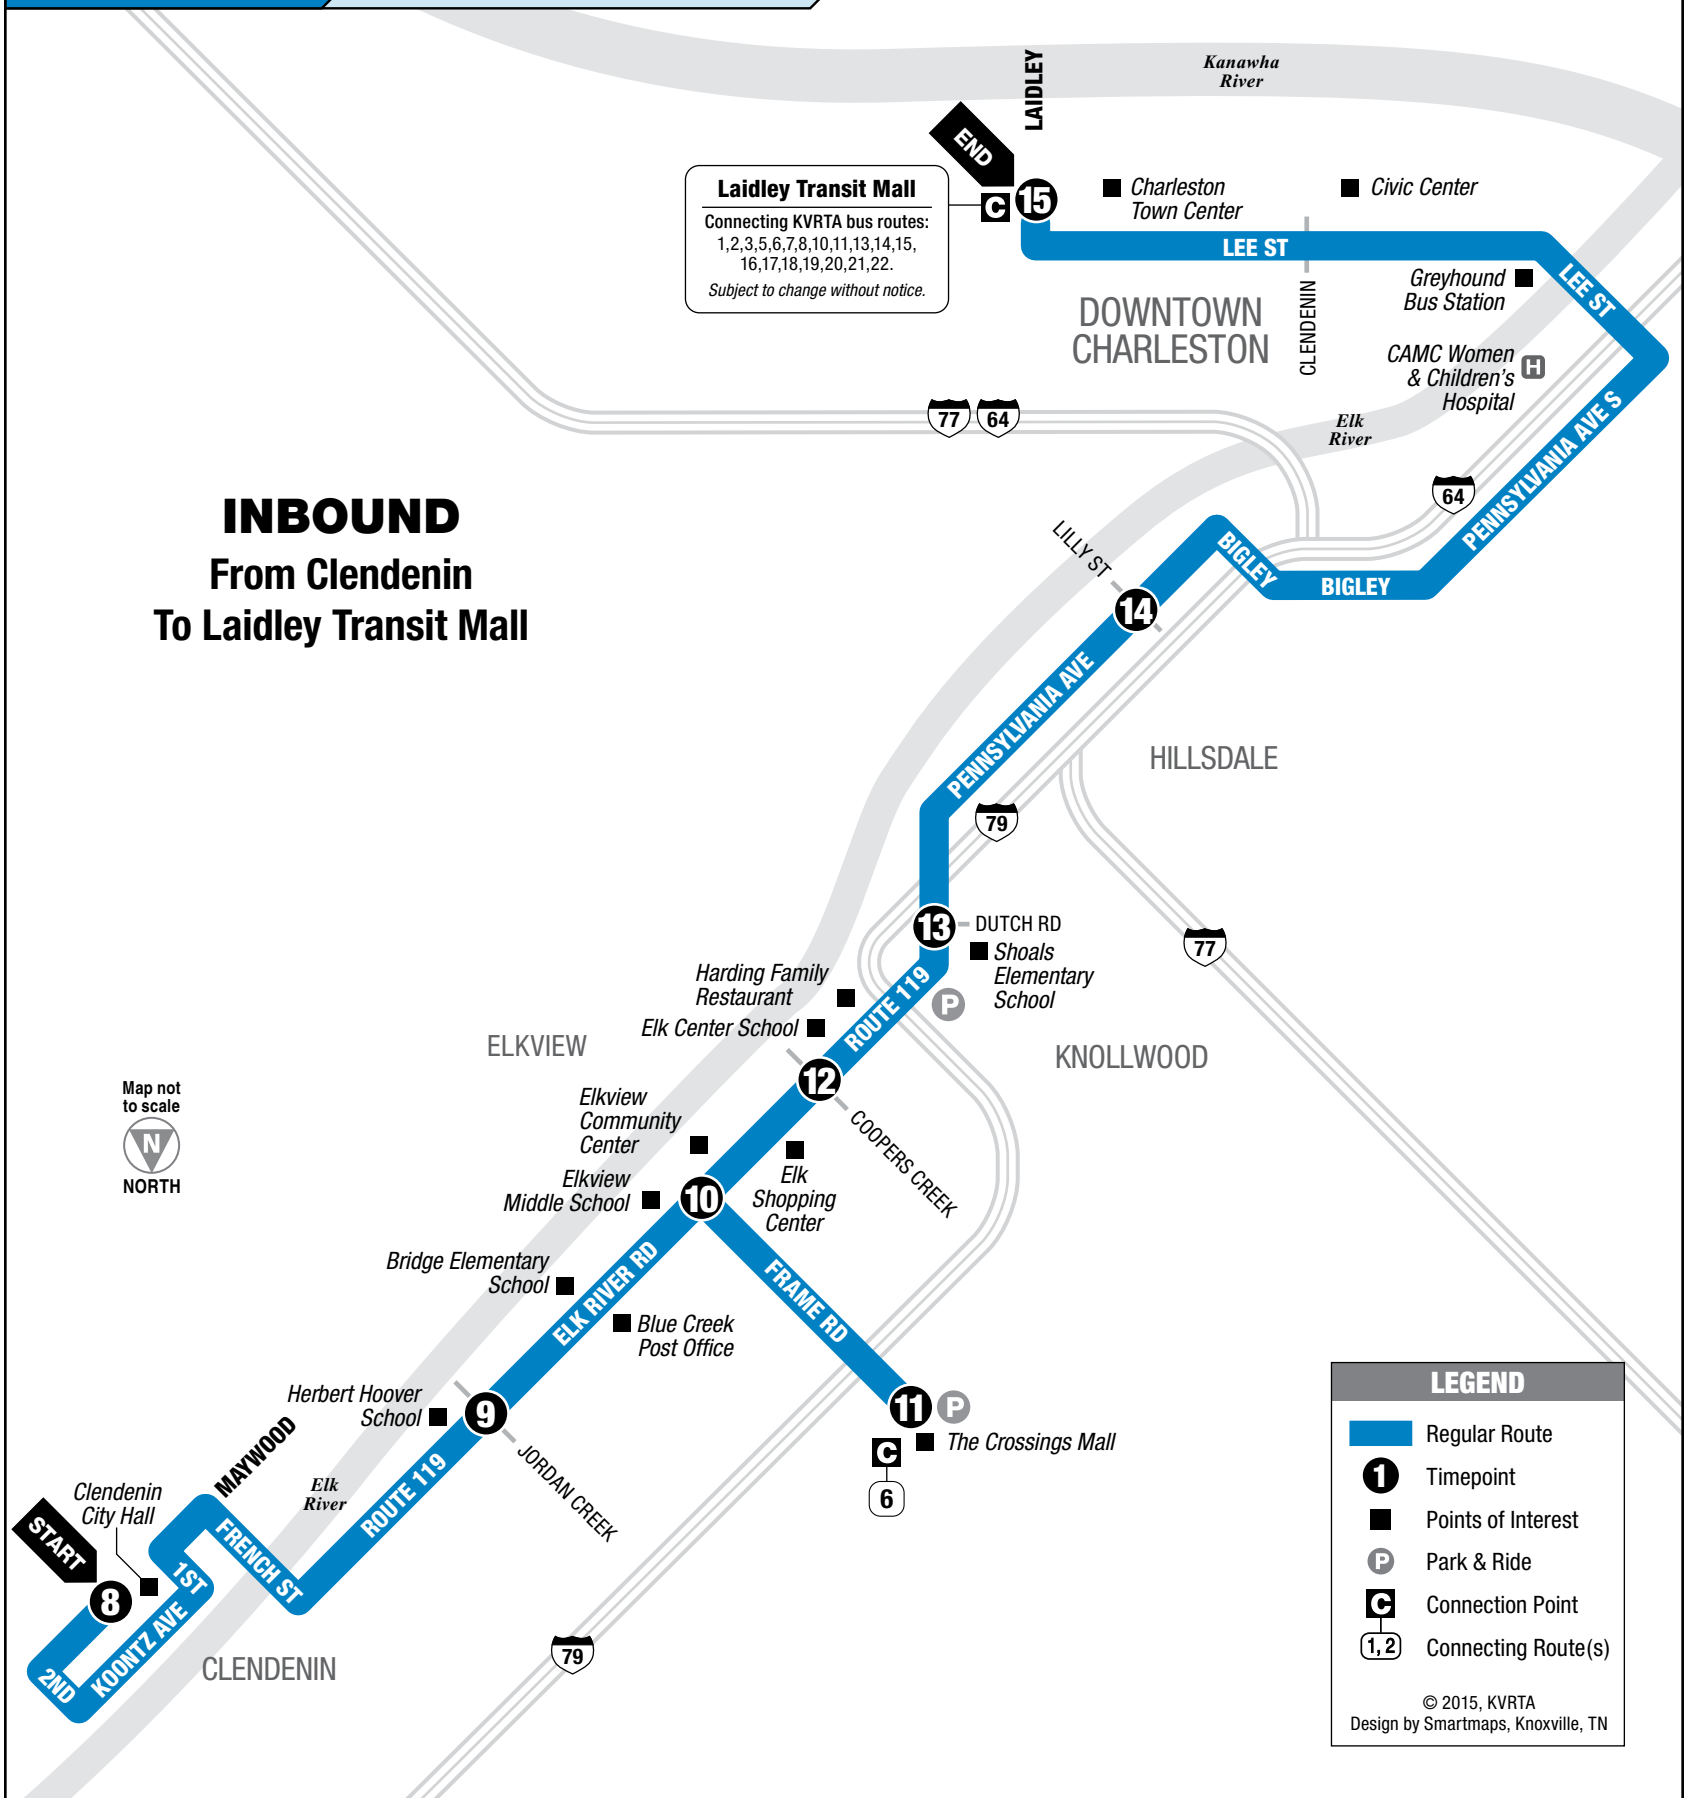

ROUTE 23

CLENDENIN

MONDAY – SATURDAY • INBOUND FROM CLENDENIN TO LAIDLEY TRANSIT MALL

	8 Clendenin	9 Hwy 119 at Jordan Creek	10 Hwy 119 at Frame Rd	11 Crossings Mall	10 Hwy 119 at Frame Rd	12 Hwy 119 at Coopers Creek	13 Hwy 119 at Dutch Rd	14 Hwy 119 at Lilly St	15 Laidley Transit Mall	See other side for trips FROM Downtown Charleston
AM	6:36	6:45	6:53	6:58	7:03	7:11	7:18	7:21	7:30	
	8:36	8:45	8:53	8:58	9:03	9:11	9:18	9:21	9:30	
	10:36	10:45	10:53	10:58	11:03	11:11	11:18	11:21	11:30	
	12:36	12:45	12:53	12:58	1:03	1:11	1:18	1:21	1:30	
PM	4:21	4:30	4:38	4:43	4:48	4:56	5:03	5:06	5:15	
	6:21	6:30	6:38	6:43	6:48	6:56	7:03	7:06	7:15	
	8:21	8:30	8:38	8:43	8:48	8:56	9:03	9:06	9:15	
	10:21	10:30	10:38	10:43	10:48	10:56	11:03	11:06	11:15	

No Sunday or Holiday Service.

KANAWHA VALLEY REGIONAL
TRANSPORTATION AUTHORITY

ROUTE

23

MONDAY-SATURDAY

Clendenin

SERVING:

- CAMC Women And Children's Division
- Mink Shoals
- Big Chimney
- Elkview
- Crossings Mall
- Elkview Middle School
- Herbert Hoover High School
- Clendenin

Effective
11.2015