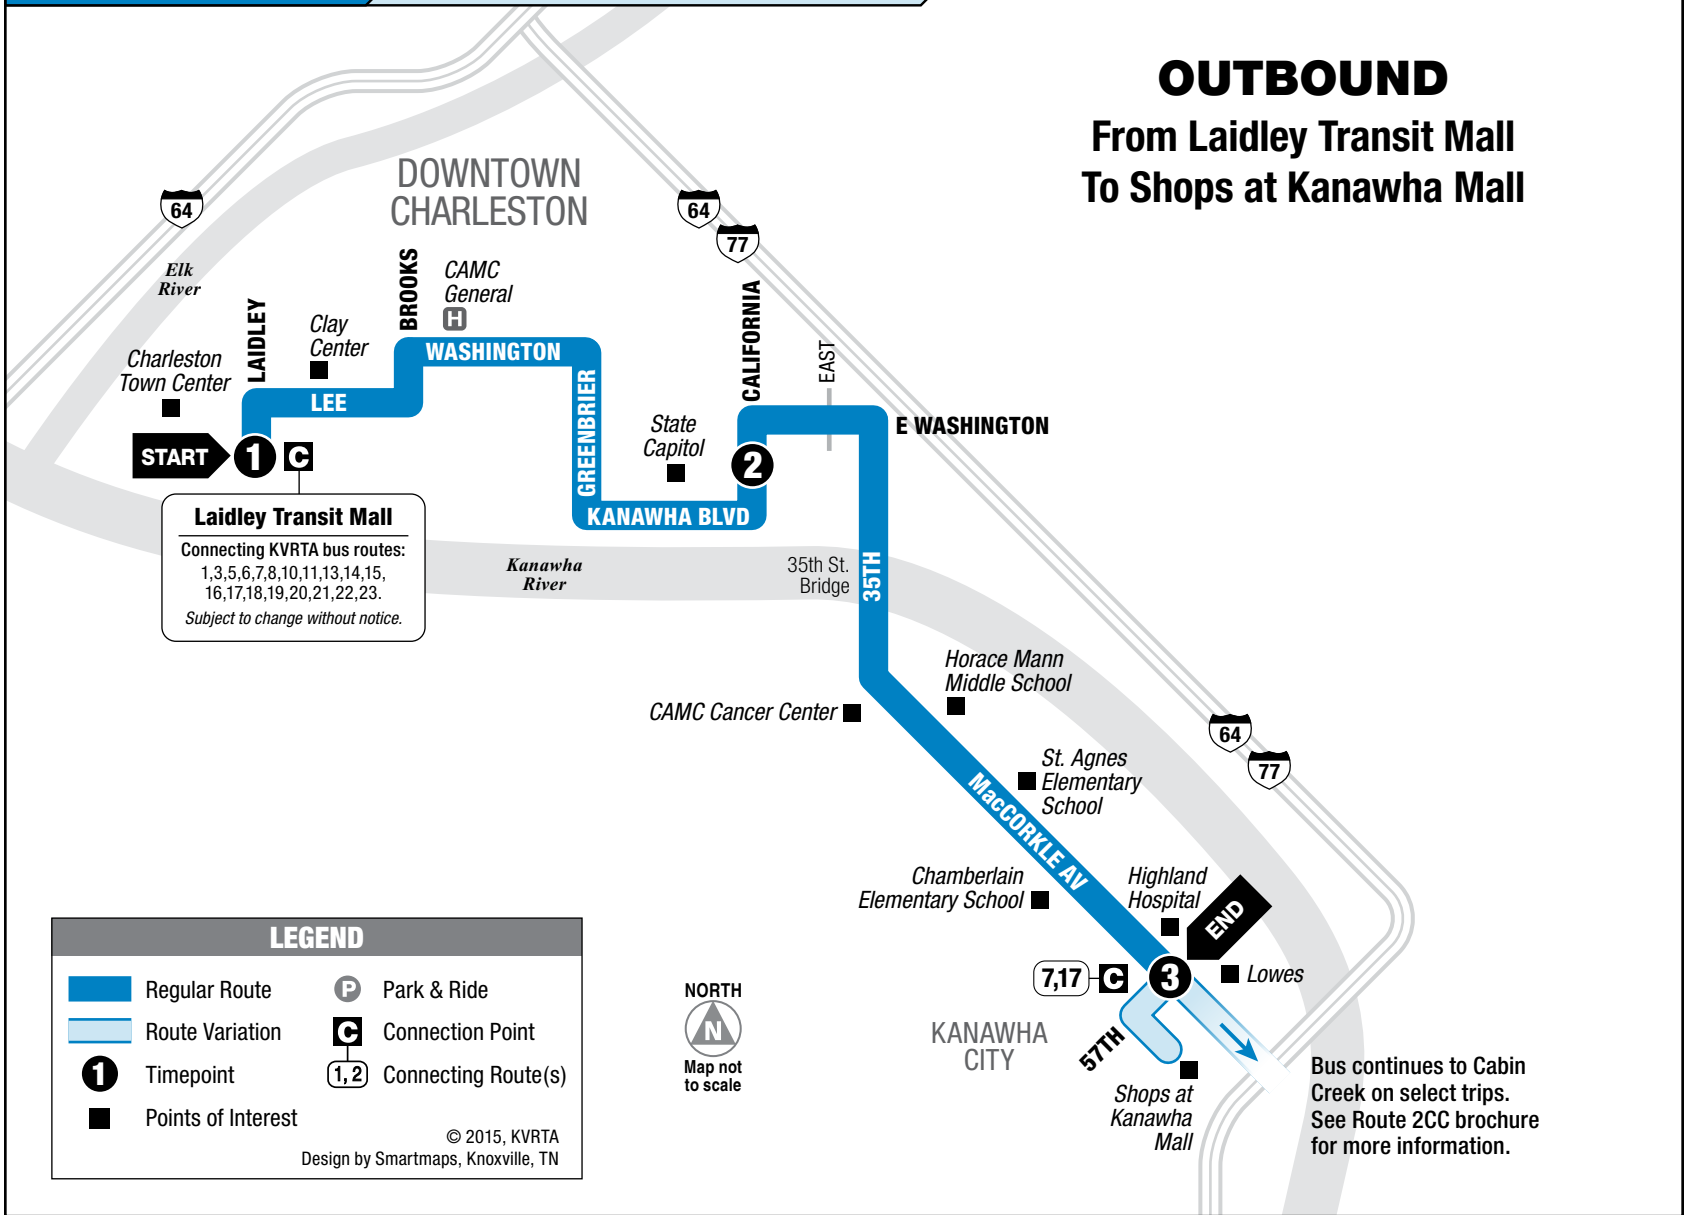

# ROUTE 2KC

## OUTBOUND From Laidley Transit Mall To Shops at Kanawha Mall

All Sunday trips continue to Cabin Creek and do not enter Shops at Kanawha Mall.

See other side for trips TO Downtown Charleston

See other side for trips FROM Downtown Charleston

All Sunday trips originate from Cabin Creek and do not enter Shops at Kanawha Mall. Passengers must board at 57th & MacCorkle.

**KANAWHA VALLEY REGIONAL TRANSPORTATION AUTHORITY**