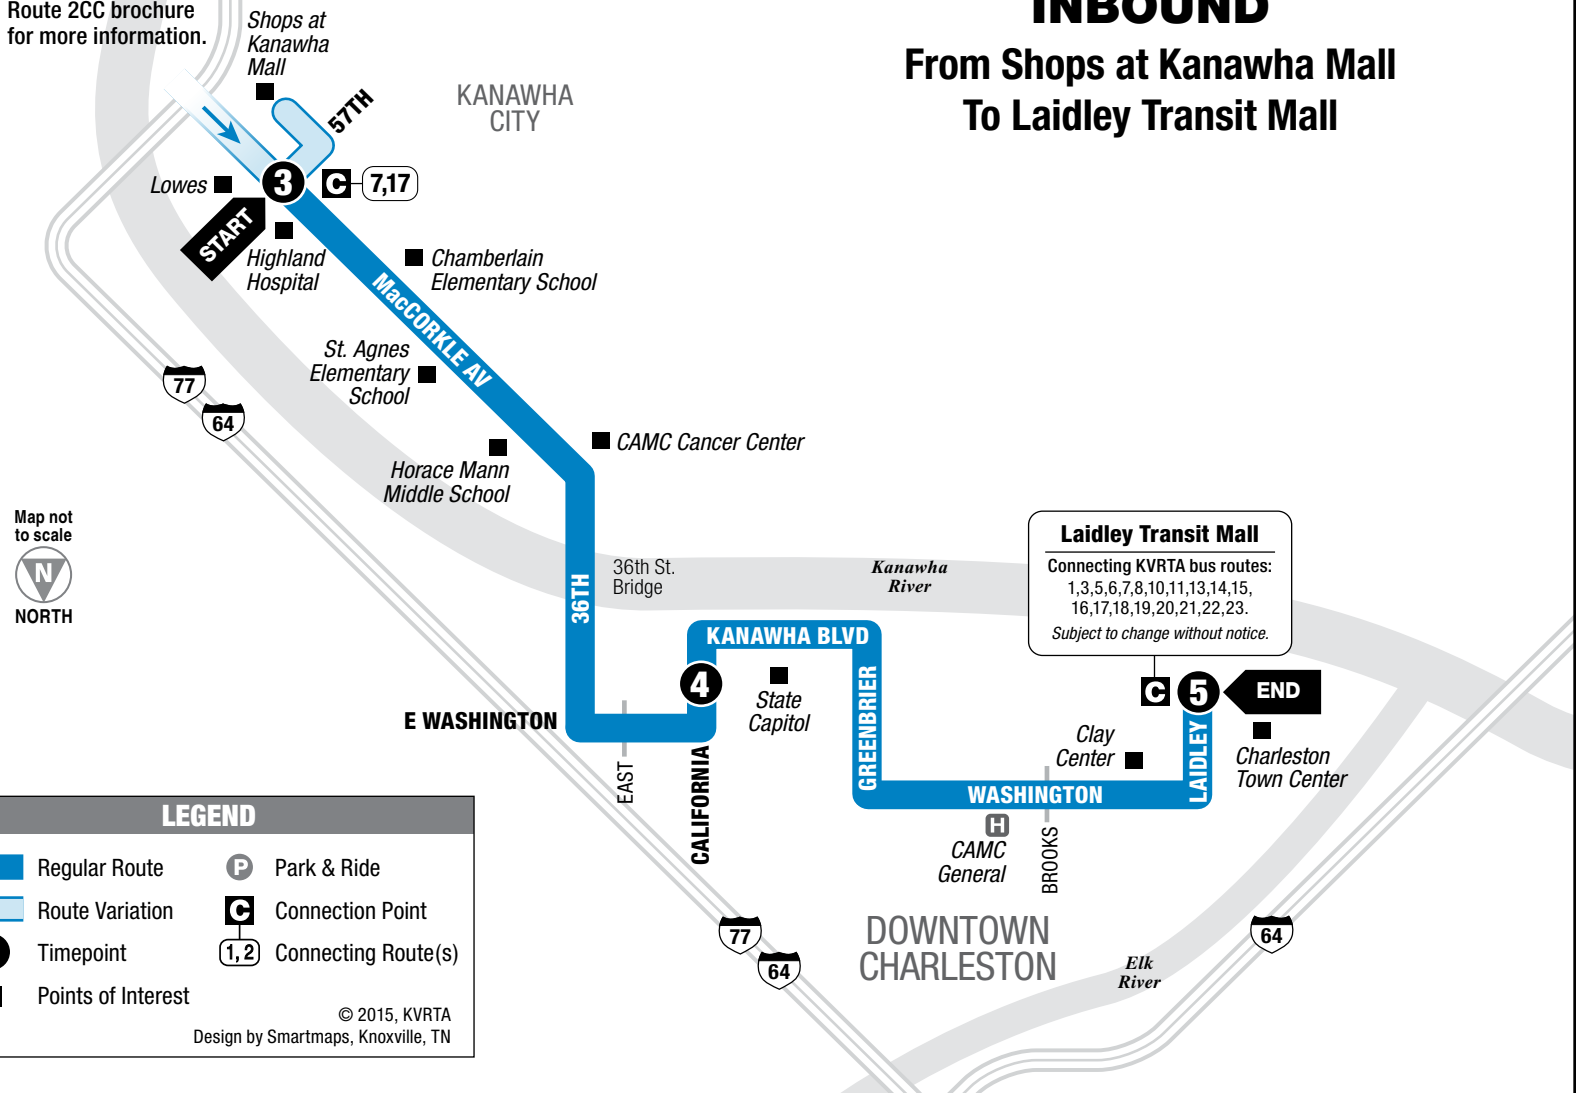

ROUTE 2KC

KANAWHA CITY

Select trips originate in Cabin Creek. See Route 2CC brochure for more information.

INBOUND From Shops at Kanawha Mall To Laidley Transit Mall

Laidley Transit Mall
Connecting KVRTA bus routes:
1,3,5,6,7,8,10,11,13,14,15,
16,17,18,19,20,21,22,23.
Subject to change without notice.

LEGEND

- Regular Route
- Route Variation
- Timepoint
- Points of Interest
- Park & Ride
- Connection Point
- Connecting Route(s)

© 2015, KVRTA
Design by Smartmaps, Knoxville, TN

MONDAY – FRIDAY • INBOUND FROM KANAWHA CITY TO LAIDLEY TRANSIT MALL

	Does bus begin at Cabin Creek or Shops at Kanawha Mall?	3 57th at MacCorkle	4 Capitol Complex	5 Laidley Transit Mall
AM	Mall	5:40	5:52	6:00
	Cabin Creek	6:22	6:33	6:45
	Cabin Creek	7:07	7:18	7:30
	Cabin Creek	7:37	7:48	8:00
	Mall	8:05	8:16	8:30
	Cabin Creek	8:07	8:18	8:30
	Cabin Creek	8:37	8:48	9:00
	Mall	9:05	9:16	9:30
	Cabin Creek	9:37	9:48	10:00
	Mall	10:05	10:16	10:30
Cabin Creek	10:37	10:48	11:00	
Mall	11:05	11:16	11:30	
Cabin Creek	11:37	11:48	12:00	
Mall	12:05	12:16	12:30	
Cabin Creek	12:37	12:48	1:00	
Mall	1:05	1:16	1:30	
Cabin Creek	1:37	1:48	2:00	
Mall	2:05	2:16	2:30	
Cabin Creek	2:37	2:48	3:00	
Mall	3:05	3:16	3:30	
Cabin Creek	3:37	3:48	4:00	
Mall	4:05	4:16	4:30	
Cabin Creek	4:37	4:48	5:00	
Cabin Creek	5:37	5:48	6:00	
Mall	5:50	6:01	6:15	
Cabin Creek	6:37	6:48	7:00	
Cabin Creek	7:52	8:03	8:15	
Cabin Creek	8:52	9:03	9:15	
Cabin Creek	10:52	11:03	11:15	
Cabin Creek	12:23	12:31	12:41	

Shaded trips from Cabin Creek do not enter Shops at Kanawha Mall. Passengers must board at 57th & MacCorkle.

Unshaded trips originate in Shops at Kanawha Mall. Passengers must board at the Mall.

SATURDAY • INBOUND FROM KANAWHA CITY TO LAIDLEY TRANSIT MALL

	Does bus begin at Cabin Creek or Shops at Kanawha Mall?	3 57th at MacCorkle	4 Capitol Complex	5 Laidley Transit Mall
AM	Mall	6:05	6:16	6:30
	Cabin Creek	6:37	6:48	7:00
	Cabin Creek	7:37	7:48	8:00
	Mall	8:00	8:11	8:25
	Cabin Creek	8:37	8:48	9:00
	Mall	9:00	9:11	9:25
	Cabin Creek	9:37	9:48	10:00
	Mall	10:00	10:11	10:25
	Cabin Creek	10:37	10:48	11:00
	Mall	11:00	11:11	11:25
Cabin Creek	11:37	11:48	12:00	
Mall	12:00	12:11	12:25	
Cabin Creek	12:37	12:48	1:00	
Mall	1:00	1:11	1:25	
Cabin Creek	1:37	1:48	2:00	
Mall	2:00	2:11	2:25	
Cabin Creek	2:37	2:48	3:00	
Mall	3:00	3:11	3:25	
Cabin Creek	3:37	3:48	4:00	
Mall	4:00	4:11	4:25	
Cabin Creek	4:37	4:48	5:00	
Mall	5:00	5:11	5:25	
Cabin Creek	5:37	5:48	6:00	
Mall	6:00	6:11	6:25	
Cabin Creek	6:37	6:48	7:00	
Mall	7:00	7:11	7:25	
Cabin Creek	7:37	7:48	8:00	
Cabin Creek	8:52	9:03	9:15	
Cabin Creek	10:52	11:03	11:15	
Cabin Creek	12:29	12:37	12:47	

SUNDAY • INBOUND FROM KANAWHA CITY TO LAIDLEY TRANSIT MALL

	3 57th at MacCorkle	4 Capitol Complex	5 Laidley Transit Mall
AM	6:52	7:03	7:15
	8:52	9:03	9:15
	10:52	11:03	11:15
PM	12:52	1:03	1:15
	2:52	3:03	3:15
	4:52	5:03	5:15
	6:52	7:03	7:15
	8:52	9:03	9:15
	10:52	11:03	11:15
	12:38	12:49	1:01

See other side for trips FROM Downtown Charleston

All Sunday trips originate from Cabin Creek and do not enter Shops at Kanawha Mall. Passengers must board at 57th & MacCorkle.