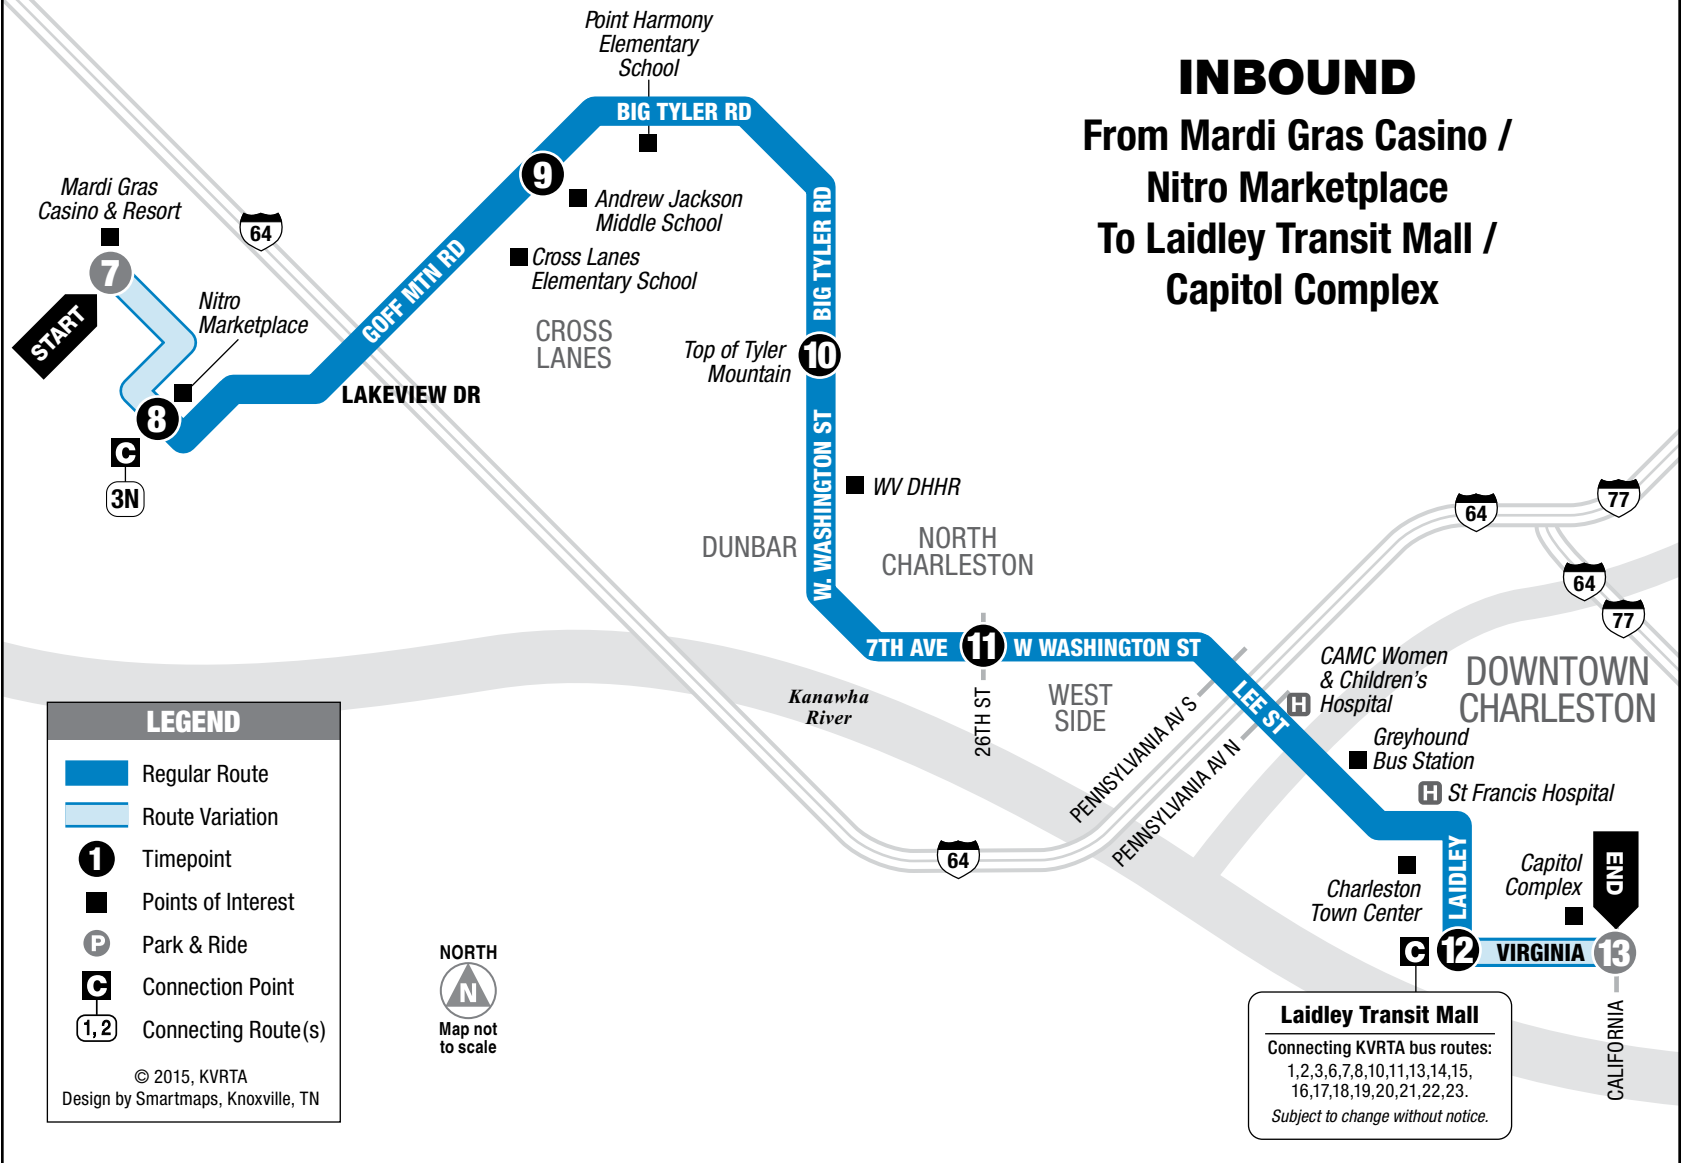

C 1,2,3 Connection point. Shows where this bus intersects with connecting routes.

The bus stops at the times listed below the numbered symbol. Light times are A.M.; bold times are P.M.

The timetable shows when the bus stops. Actual times may vary and depend upon traffic and weather conditions.

For more information call: 343-7586 • www.rideonkrt.com

ROUTE 5

TYLER MOUNTAIN / CROSS LANES

INBOUND

From Mardi Gras Casino / Nitro Marketplace
To Laidley Transit Mall / Capitol Complex

MONDAY – FRIDAY • INBOUND FROM NITRO MARKETPLACE TO DOWNTOWN

	7 Mardi Gras Casino & Resort	8 Nitro Marketplace	9 Andrew Jackson Middle School	10 Top of Tyler Mountain	11 7th Ave and 26th St	12 Laidley Transit Mall	13 Capitol Complex	See other side for trips FROM Downtown Charleston
AM	—	5:53	6:03	6:13	6:25	6:43	6:55	
	—	6:52	7:02	7:12	7:24	7:42	7:54	
	—	7:58	8:08	8:18	8:30	8:48	9:00	
	—	8:57	9:07	9:17	9:29	9:47	—	
PM	—	10:18	10:28	10:38	10:50	11:08	—	
	—	11:07	11:17	11:27	11:39	11:57	—	
	—	12:03	12:13	12:23	12:35	12:53	—	
	—	1:03	1:13	1:23	1:35	1:53	2:05	
	—	2:02	2:12	2:22	2:34	2:52	—	
	—	3:12	3:22	3:32	3:44	4:02	4:14	
	—	4:17	4:27	4:37	4:49	5:06	—	
	—	5:17	5:27	5:37	5:49	6:07	—	
—	6:17	6:27	6:37	6:49	7:15	7:27		

No service from Mardi Gras Casino Monday–Friday. See Route 3N for weekday trips from Mardi Gras Casino & Resort.

SATURDAY • INBOUND FROM MARDI GRAS CASINO / NITRO MARKETPLACE TO DOWNTOWN

	7 Mardi Gras Casino & Resort	8 Nitro Marketplace	9 Andrew Jackson Middle School	10 Top of Tyler Mountain	11 7th Ave and 26th St	12 Laidley Transit Mall	13 Capitol Complex	See other side for trips FROM Downtown Charleston
AM	—	6:20	6:32	6:45	6:57	7:15	—	
	—	7:20	7:32	7:45	7:57	8:15	—	
	—	8:20	8:32	8:45	8:57	9:15	—	
	9:17	9:20	9:32	9:45	9:57	10:15	—	
PM	—	11:20	11:32	11:45	11:57	12:15	—	
	—	1:20	1:32	1:45	1:57	2:15	—	
	3:17	3:20	3:32	3:45	3:57	4:15	—	
	—	5:20	5:32	5:45	5:57	6:15	—	
—	6:17	6:20	6:32	6:45	6:57	7:15	—	