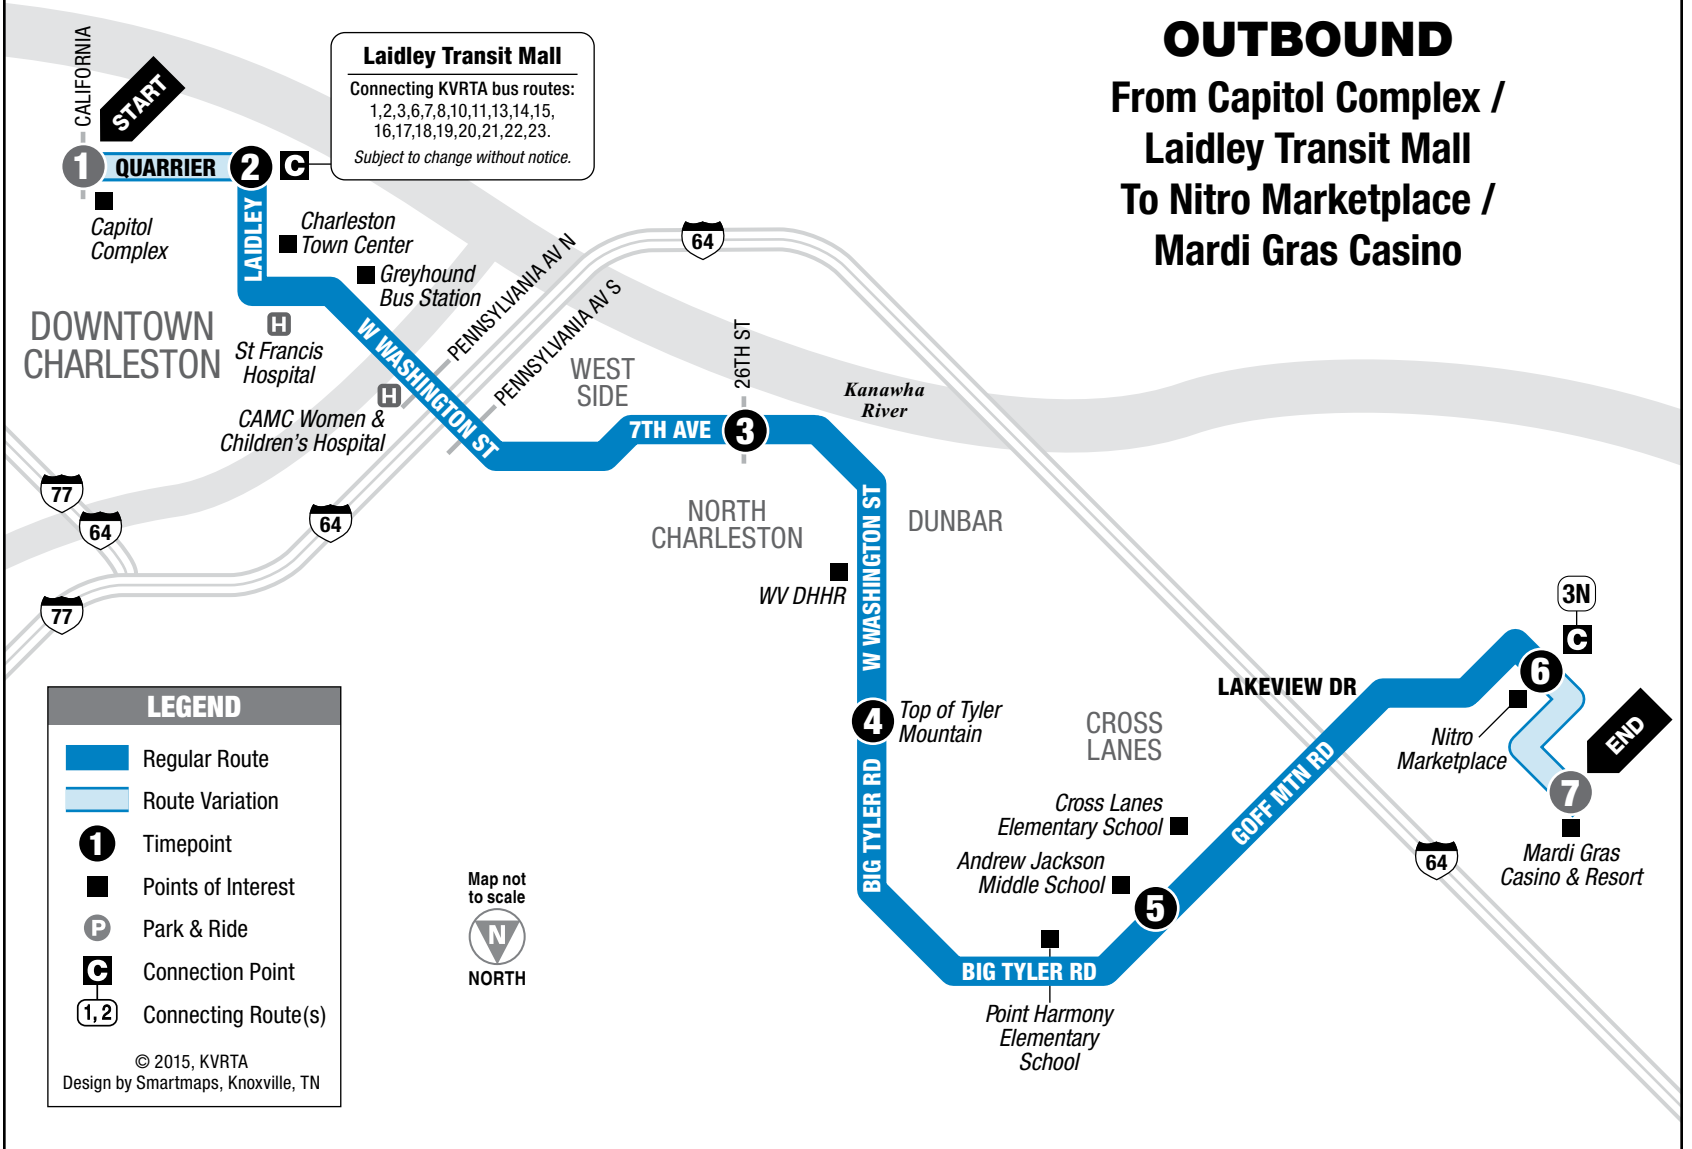

ROUTE 5

TYLER MOUNTAIN / CROSS LANES

OUTBOUND From Capitol Complex / Laidley Transit Mall To Nitro Marketplace / Mardi Gras Casino

Laidley Transit Mall
Connecting KVRTA bus routes:
1,2,3,6,7,8,10,11,13,14,15,
16,17,18,19,20,21,22,23.
Subject to change without notice.

For more information call: 343-7586 • www.rideonkrt.com

ROUTE 5

TYLER MOUNTAIN / CROSS LANES

INBOUND

From Mardi Gras Casino / Nitro Marketplace
To Laidley Transit Mall / Capitol Complex

MONDAY – FRIDAY • INBOUND FROM NITRO MARKETPLACE TO DOWNTOWN

	7 Mardi Gras Casino & Resort	8 Nitro Marketplace	9 Andrew Jackson Middle School	10 Top of Tyler Mountain	11 7th Ave and 26th St	12 Laidley Transit Mall	13 Capitol Complex	See other side for trips FROM Downtown Charleston
AM	—	5:53	6:03	6:13	6:25	6:43	6:55	
	—	6:52	7:02	7:12	7:24	7:42	7:54	
	—	7:58	8:08	8:18	8:30	8:48	9:00	
	—	8:57	9:07	9:17	9:29	9:47	—	
PM	—	10:18	10:28	10:38	10:50	11:08	—	
	—	11:07	11:17	11:27	11:39	11:57	—	
	—	12:03	12:13	12:23	12:35	12:53	—	
	—	1:03	1:13	1:23	1:35	1:53	2:05	
	—	2:02	2:12	2:22	2:34	2:52	—	
	—	3:12	3:22	3:32	3:44	4:02	4:14	
	—	4:17	4:27	4:37	4:49	5:06	—	
	—	5:17	5:27	5:37	5:49	6:07	—	
—	6:17	6:27	6:37	6:49	7:15	7:27		

No service from Mardi Gras Casino Monday–Friday. See Route 3N for weekday trips from Mardi Gras Casino & Resort.

SATURDAY • INBOUND FROM MARDI GRAS CASINO / NITRO MARKETPLACE TO DOWNTOWN

	7 Mardi Gras Casino & Resort	8 Nitro Marketplace	9 Andrew Jackson Middle School	10 Top of Tyler Mountain	11 7th Ave and 26th St	12 Laidley Transit Mall	13 Capitol Complex	See other side for trips FROM Downtown Charleston
AM	—	6:20	6:32	6:45	6:57	7:15	—	
	—	7:20	7:32	7:45	7:57	8:15	—	
	—	8:20	8:32	8:45	8:57	9:15	—	
	9:17	9:20	9:32	9:45	9:57	10:15	—	
PM	—	11:20	11:32	11:45	11:57	12:15	—	
	—	1:20	1:32	1:45	1:57	2:15	—	
	3:17	3:20	3:32	3:45	3:57	4:15	—	
	—	5:20	5:32	5:45	5:57	6:15	—	
—	6:17	6:20	6:32	6:45	6:57	7:15	—	