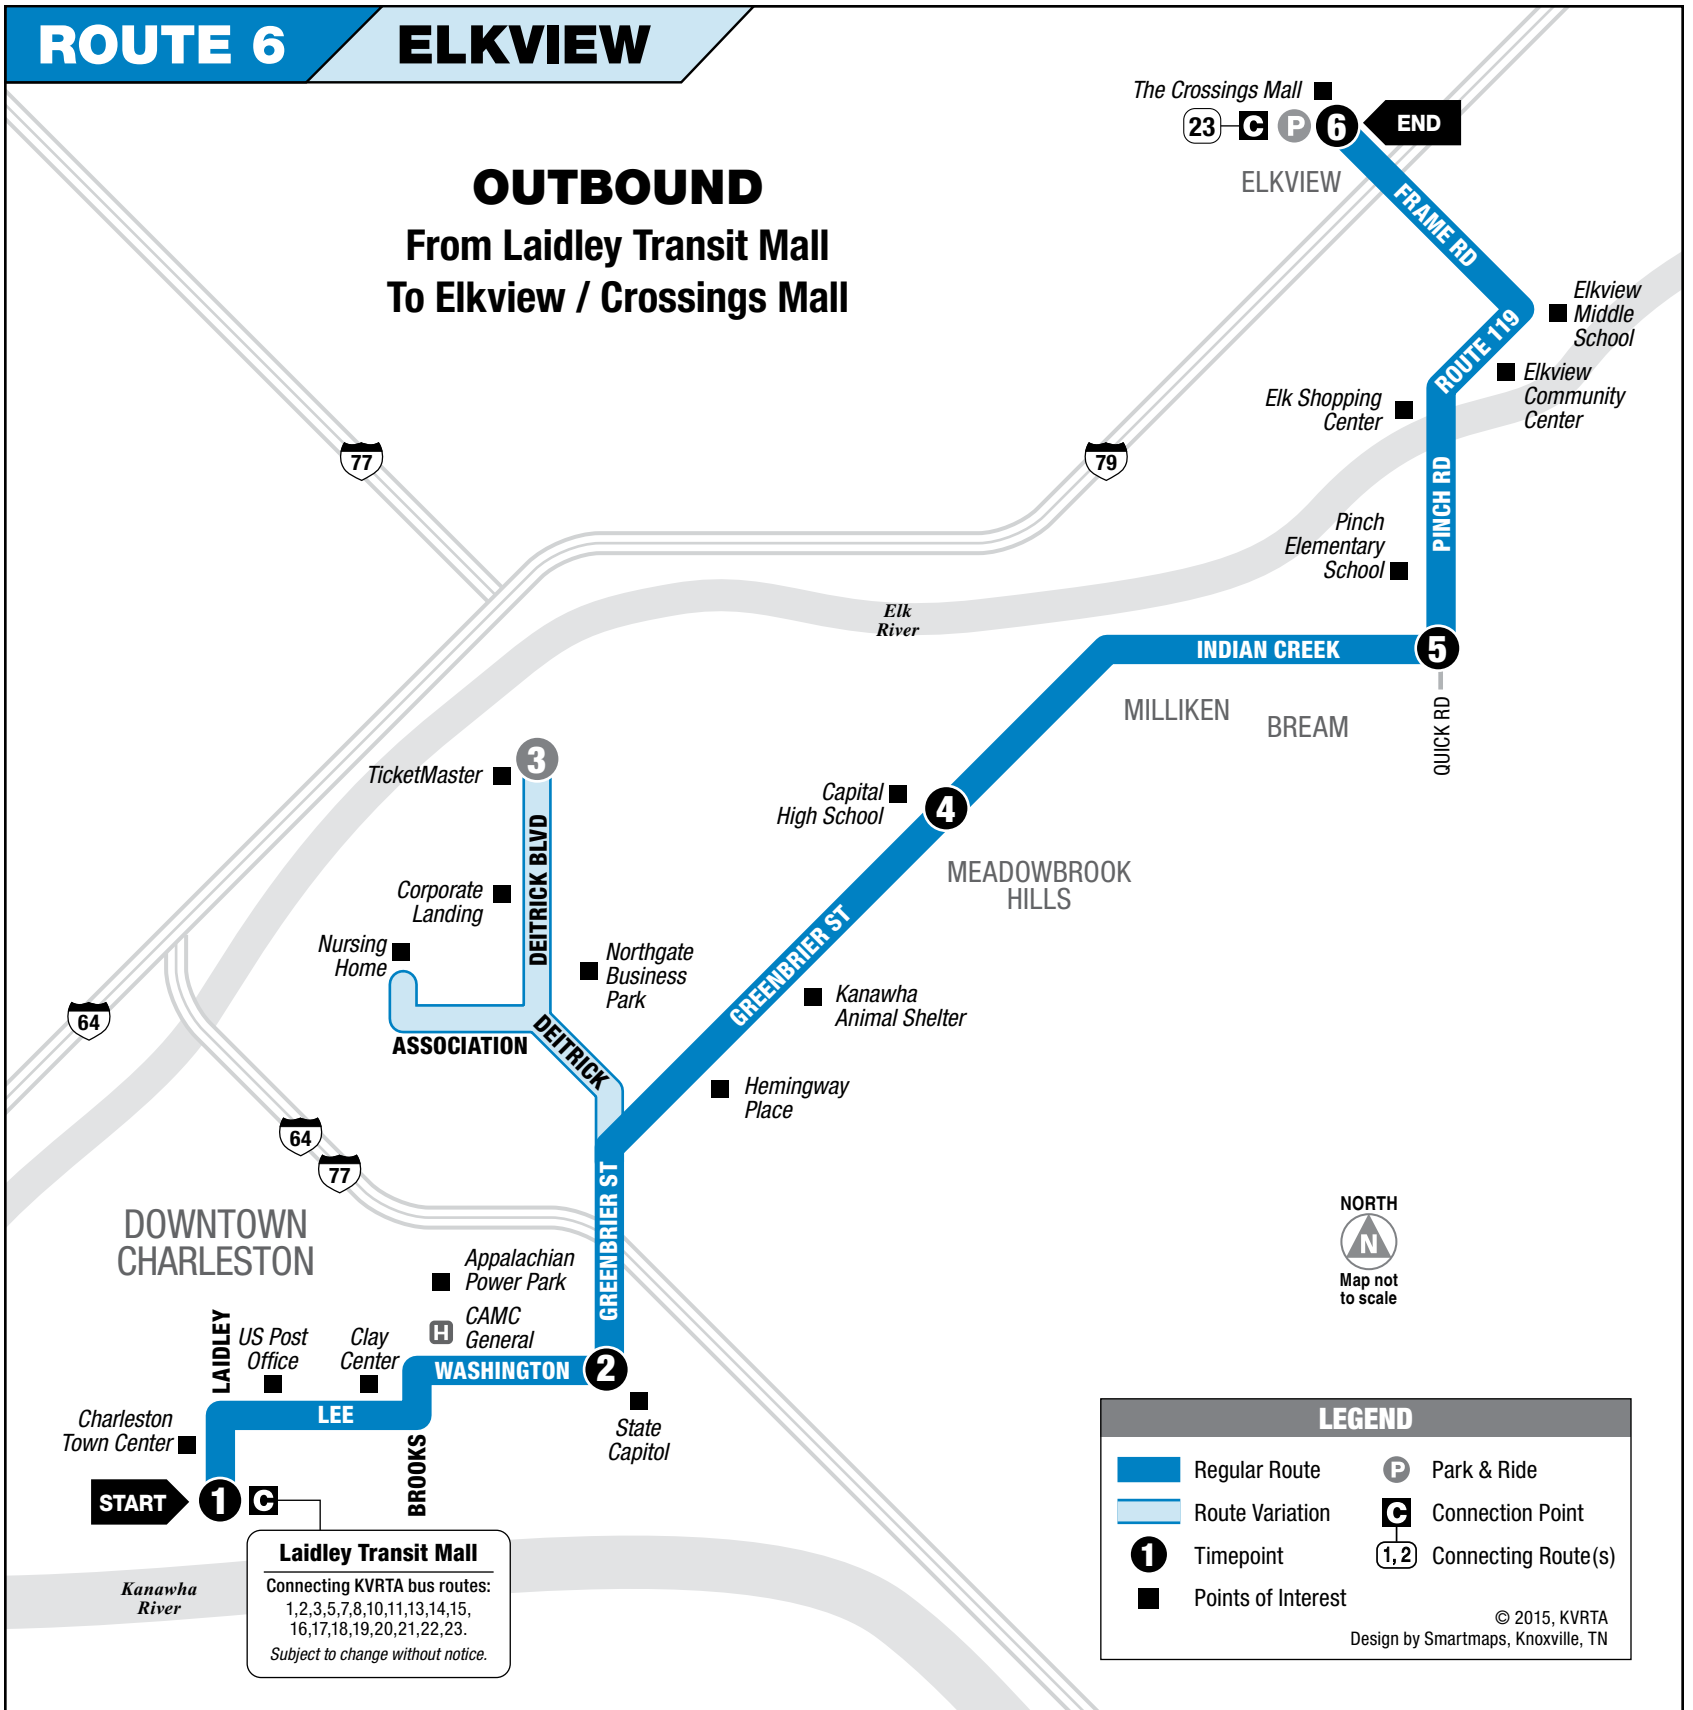

ROUTE 6

ELKVIEW

OUTBOUND From Laidley Transit Mall To Elkview / Crossings Mall

Laidley Transit Mall
Connecting KVRTA bus routes:
1,2,3,5,7,8,10,11,13,14,15,
16,17,18,19,20,21,22,23.
Subject to change without notice.

LEGEND

- Regular Route
- Route Variation
- Timepoint
- Points of Interest
- Park & Ride
- Connection Point
- Connecting Route(s)

© 2015, KVRTA
Design by Smartmaps, Knoxville, TN

MONDAY – FRIDAY • OUTBOUND FROM LAIDLEY TRANSIT MALL TO ELKVIEW / CROSSINGS MALL

	1 Laidley Transit Mall	2 Greenbrier St at Washington St	3 Northgate Business Park	4 Capital High School	5 Quick Road	6 Crossings Mall	See other side for trips TO Downtown Charleston
AM	7:00	7:10	—	7:19	7:31	7:43	
	8:30	8:40	8:49	8:57	9:09	9:21	
PM	2:00	2:10	2:19	2:27	2:39	2:51	
	3:45	3:55	4:04	4:12	4:24	4:36	
	5:25	5:35	—	5:43	5:55	6:05	

SATURDAY • OUTBOUND FROM LAIDLEY TRANSIT MALL TO ELKVIEW / CROSSINGS MALL

	1 Laidley Transit Mall	2 Greenbrier St at Washington St	3 Northgate Business Park	4 Capital High School	5 Quick Road	6 Crossings Mall	See other side for trips TO Downtown Charleston
AM	7:30	7:40	7:49	7:57	8:09	8:21	
	9:15	9:25	9:34	9:42	9:54	10:06	
PM	2:00	2:10	2:19	2:27	2:39	2:51	
	3:45	3:55	4:04	4:12	4:24	4:36	
	5:30	5:40	5:49	5:57	6:09	6:21	

No Sunday or Holiday Service.

Please have your fare ready before boarding the bus.

INFORMATION

No smoking, no pets, no food or open beverages, no playing audio devices.

For safety's sake, please be seated after boarding the bus and remain seated at all times. After ringing the bell for your destination, stay seated until the bus comes to a complete stop. When boarding or exiting the bus, use extreme caution on steps and around the doors. Do not attempt to cross the street in front of the bus after exiting and wait for traffic to clear before crossing. Shirts and shoes must be worn while riding the bus. Litter receptacles are located at the front of the bus. Please help us keep our buses clean!

Senior Citizens and handicapped individuals with proper I.D. or those who present a valid Medicare Card may ride any KVRTA bus (except commuter buses) for 1/2 fare. Contact KVRTA for details at 343-7586.

Notice of Title VI Rights
It is a KVRTA policy that we do not discriminate based on race, gender, color or national origin. Any inquiries or complaints related to Title VI may be sent in writing to the General Manager, P.O. Box 1188, Charleston, WV 25324 or calling 304-343-3840. A downloadable form is available on KVRTA website www.rideonkrt.com

INSTRUCTIONS