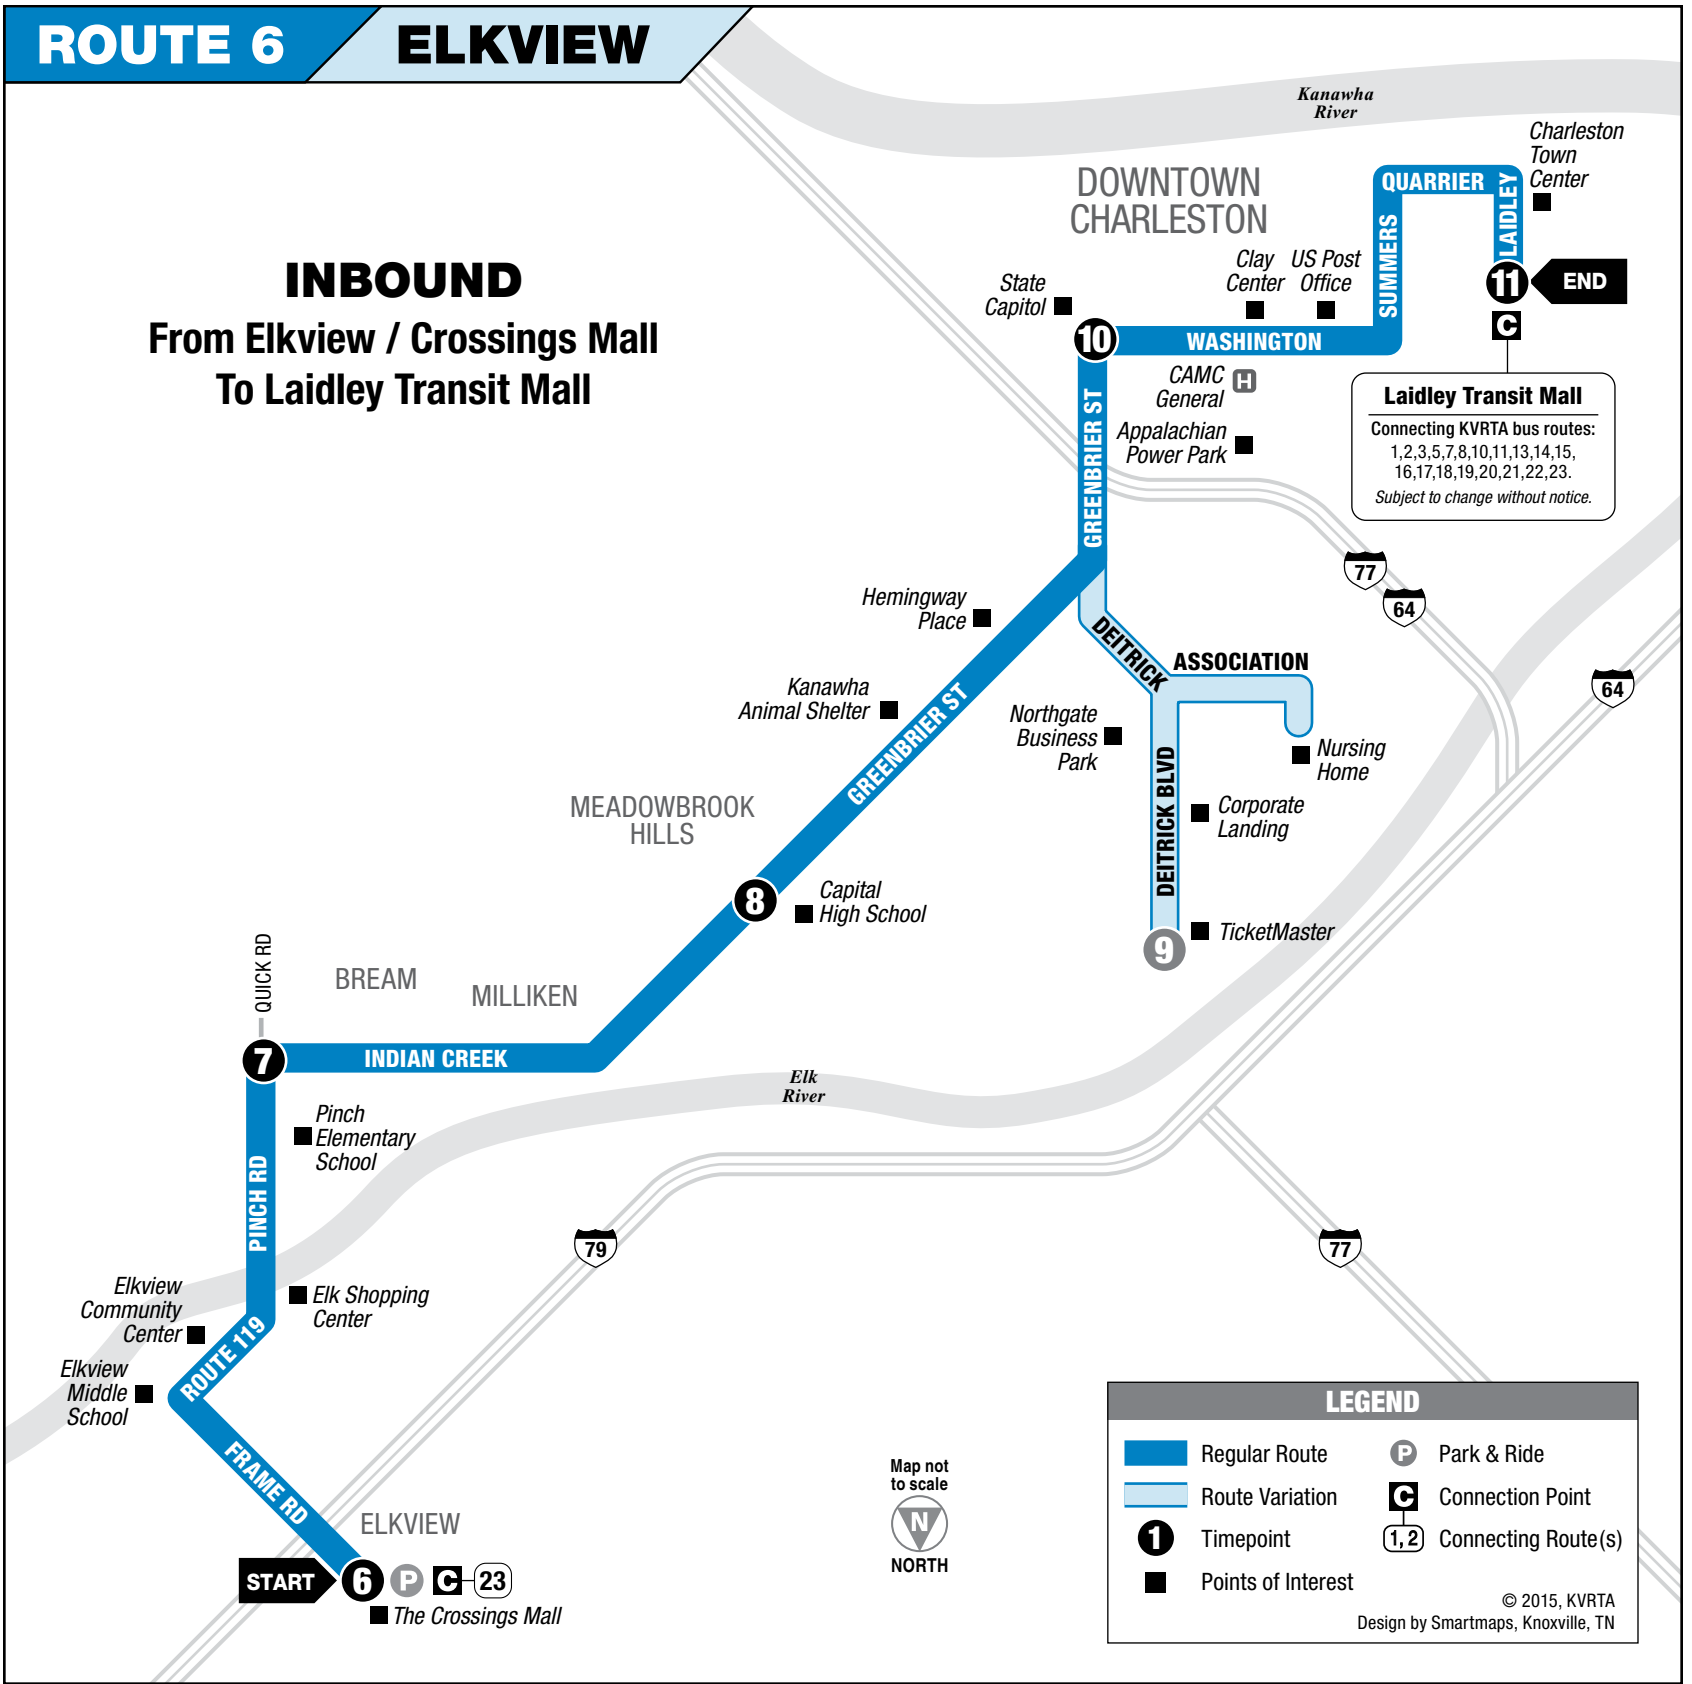

**C 1,2,3** Connection point. Shows where this bus intersects with connecting routes.

**1** The bus stops at the times listed below the numbered symbol. Light times are A.M.; bold times are P.M.

**1** The timetable shows when the bus stops. Actual times may vary and depend upon traffic and weather conditions.

## INBOUND From Elkview / Crossings Mall To Laidley Transit Mall

### MONDAY – FRIDAY • INBOUND FROM ELKVIEW / CROSSINGS MALL TO LAIDLEY TRANSIT MALL

	6 Crossings Mall	7 Quick Road	8 Capital High School	9 Northgate Business Park	10 Greenbrier St at Washington St	11 Laidley Transit Mall	See other side for trips FROM Downtown Charleston
AM	6:15	6:27	6:39	—	6:48	6:58	
	7:46	7:58	8:10	—	8:19	8:29	
	9:24	9:36	9:48	9:56	10:05	10:15	
PM	2:54	3:06	3:18	3:26	3:35	3:45	
	4:39	4:51	5:03	—	5:12	5:22	

### SATURDAY • INBOUND FROM ELKVIEW / CROSSINGS MALL TO LAIDLEY TRANSIT MALL

	6 Crossings Mall	7 Quick Road	8 Capital High School	9 Northgate Business Park	10 Greenbrier St at Washington St	11 Laidley Transit Mall	See other side for trips FROM Downtown Charleston
AM	6:35	6:47	6:59	7:07	7:16	7:26	
	8:24	8:36	8:48	8:56	9:05	9:15	
	10:09	10:21	10:33	—	10:43	10:55	
PM	2:54	3:06	3:18	3:26	3:35	3:45	
	4:39	4:51	5:03	5:11	5:20	5:30	