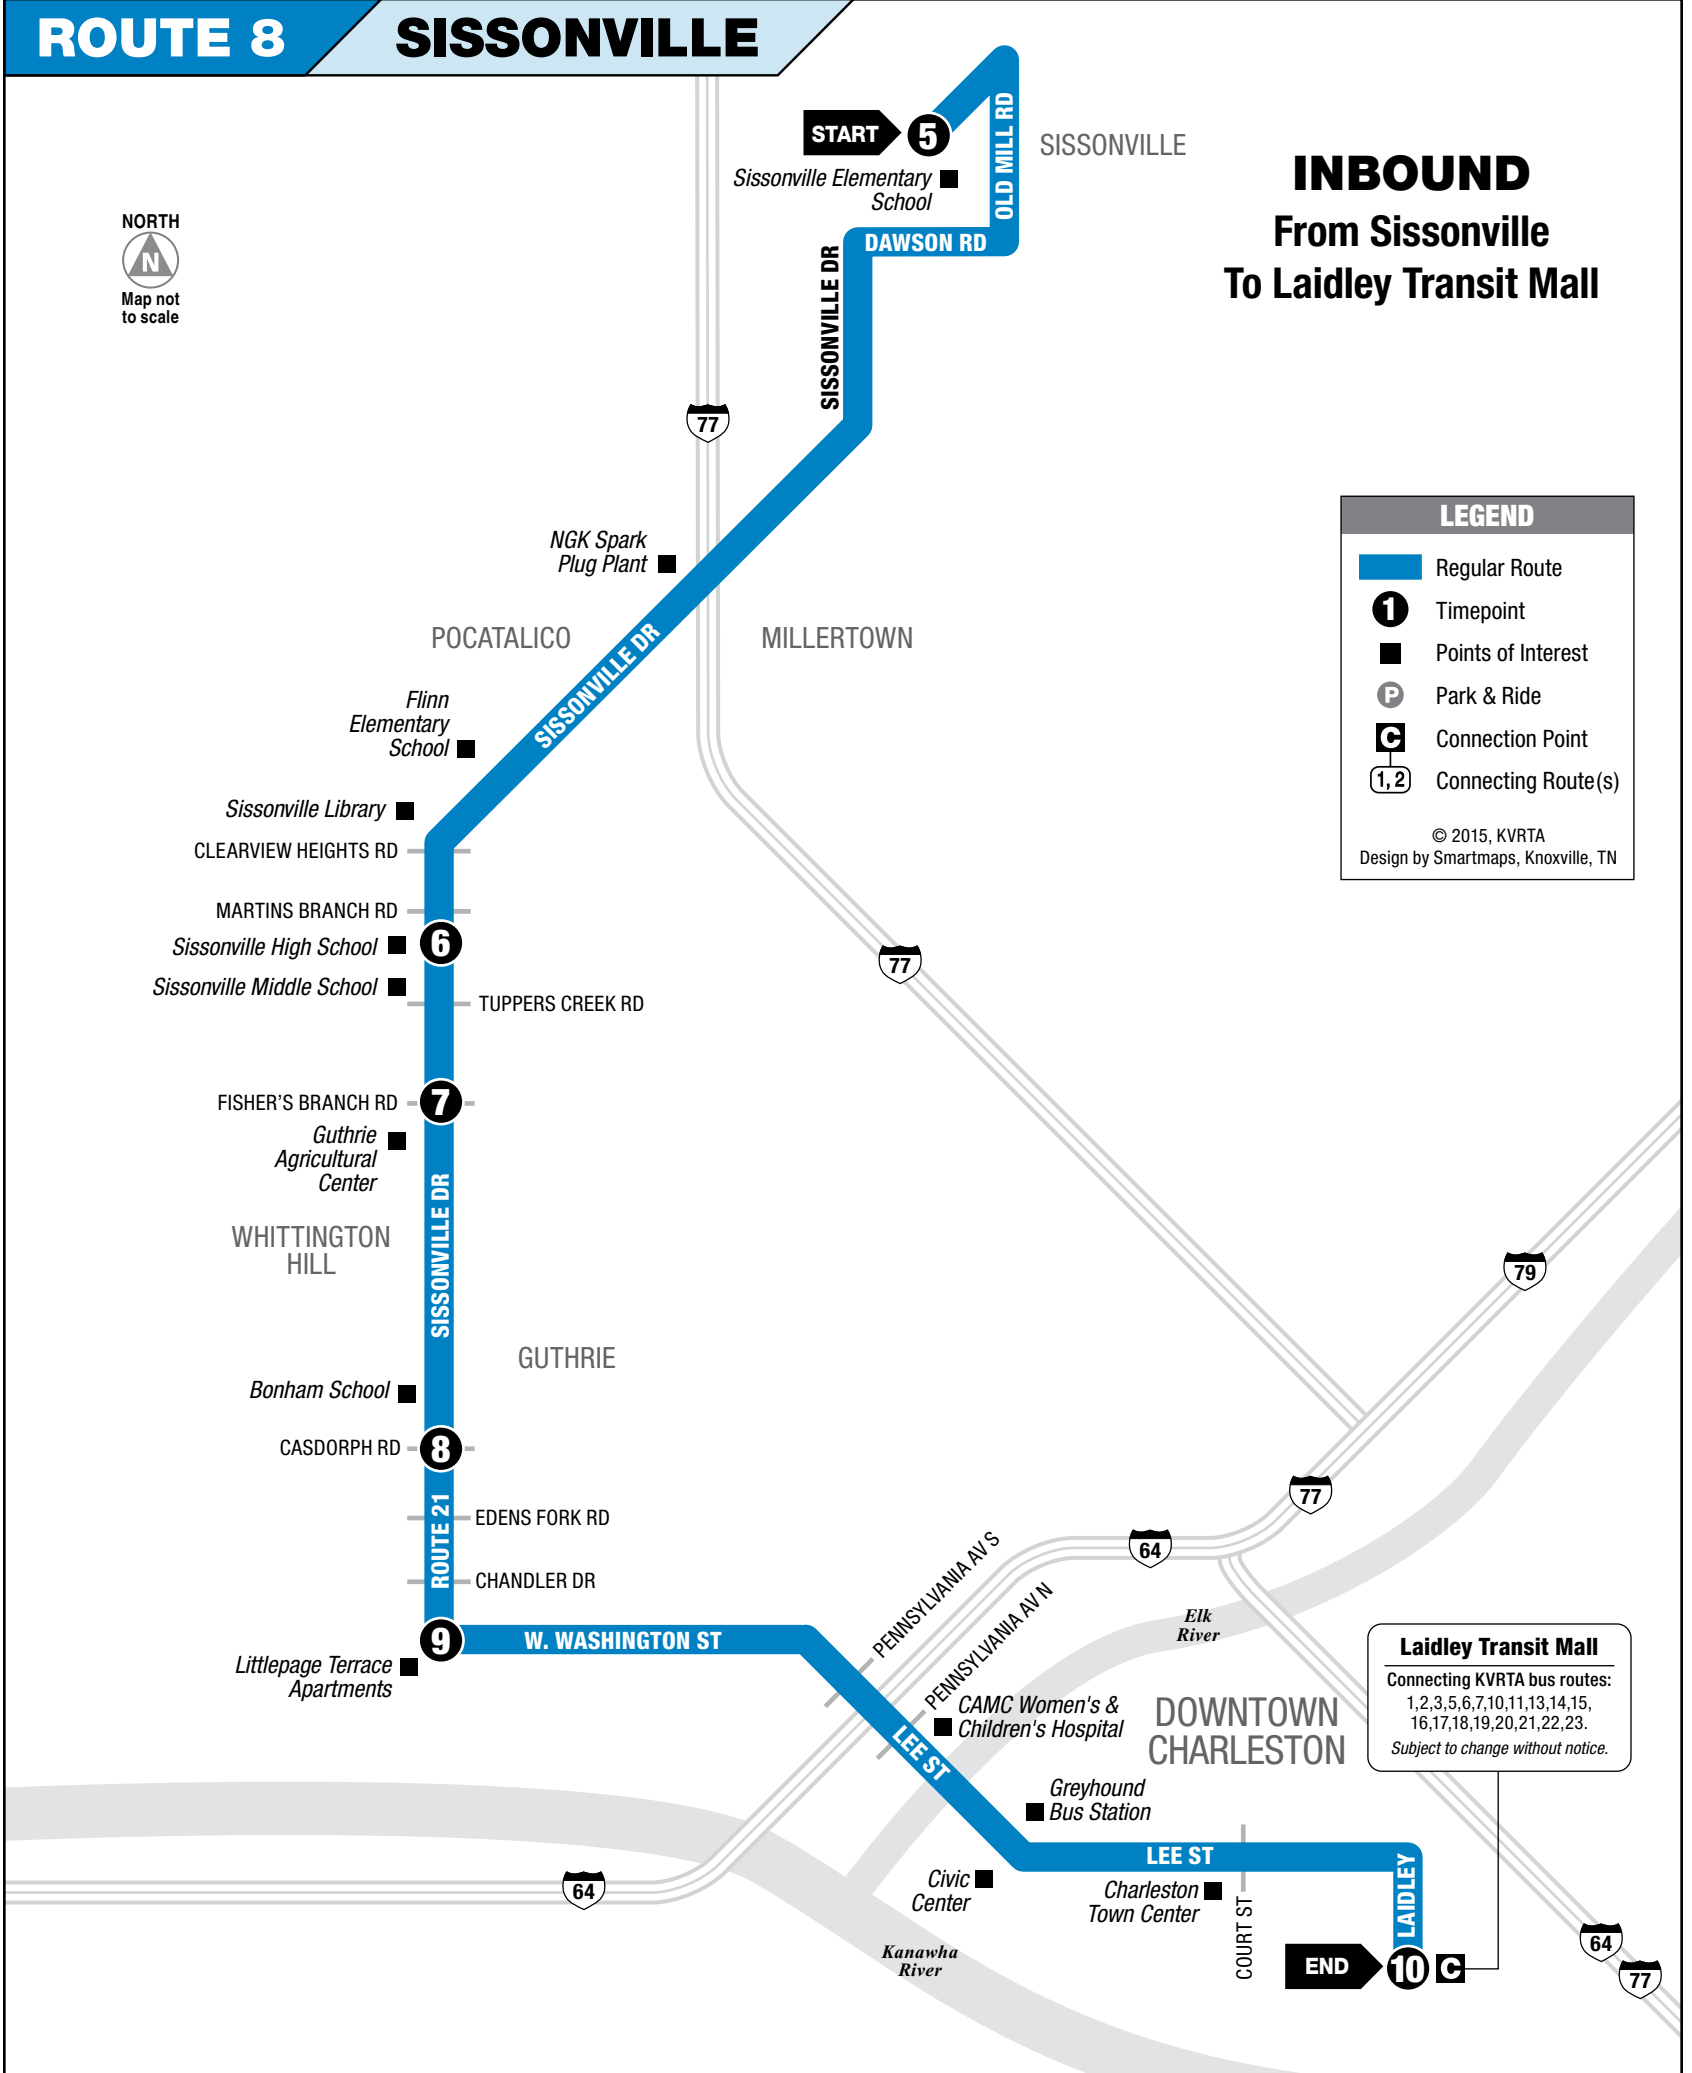

ROUTE 8

SISSONVILLE

INBOUND From Sissonville To Laidley Transit Mall

LEGEND

- █ Regular Route
- **1** Timepoint
- Points of Interest
- **P** Park & Ride
- **C** Connection Point
- **1,2** Connecting Route(s)

© 2015, KVRTA
Design by Smartmaps, Knoxville, TN

Laidley Transit Mall
Connecting KVRTA bus routes:
1,2,3,5,6,7,10,11,13,14,15,
16,17,18,19,20,21,22,23.
Subject to change without notice.

MONDAY – SATURDAY • INBOUND FROM SISSONVILLE TO LAIDLEY TRANSIT MALL

	5 Sissonville	6 Sissonville High School	7 Fisher's Branch	8 Casdorph Road	9 Littlepage Terrace	10 Laidley Transit Mall	See other side for trips TO Sissonville
AM	6:45 8:15	6:55 8:25	7:00 8:30	7:07 8:37	7:11 8:41	7:30 9:00	
PM	2:45 4:20 5:43	2:55 4:30 5:52	3:00 4:35 5:57	3:07 4:42 6:02	3:11 4:46 6:07	3:30 4:58 —	

No Sunday or Holiday Service.

KANAWHA VALLEY REGIONAL
TRANSPORTATION AUTHORITY

ROUTE

8

MONDAY-SATURDAY

Sissonville

SERVING:

- West Washington Street
- Route 21 & Edens Fork
- Sissonville Middle School
- Sissonville High School
- NGK Spark Plug Plant
- Pocatatico

Effective
11.2015