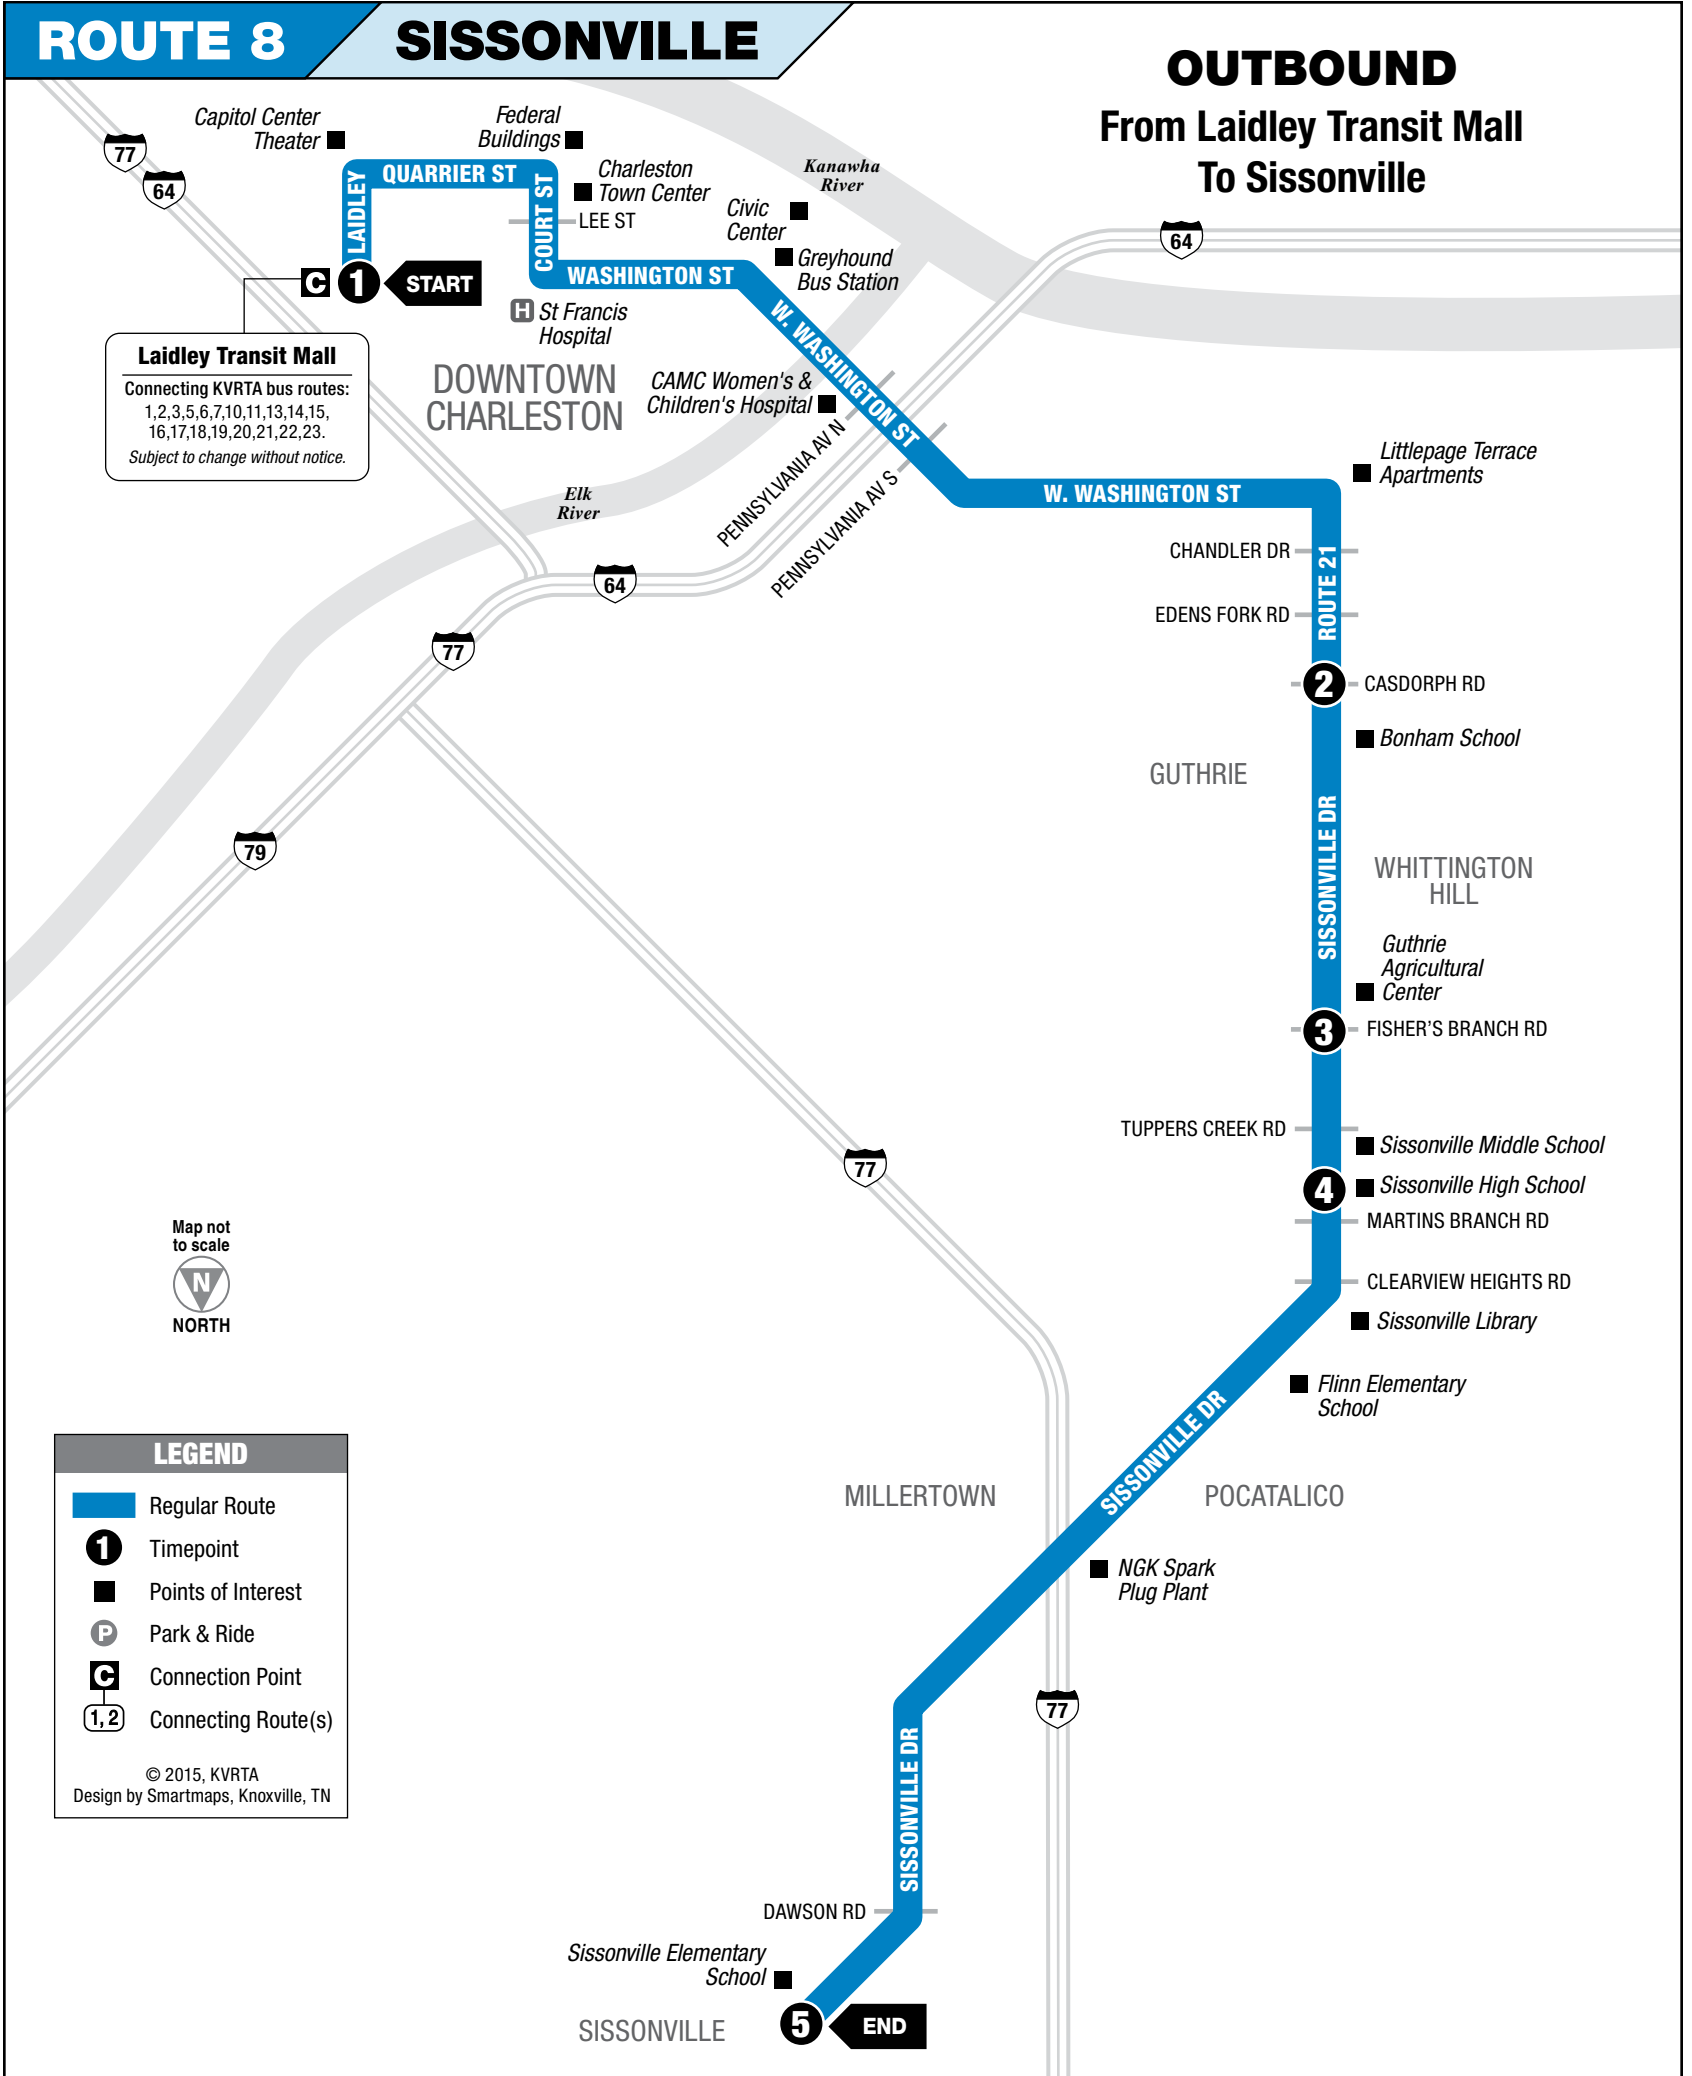

ROUTE 8

SISSONVILLE

OUTBOUND

From Laidley Transit Mall To Sissonville

Laidley Transit Mall
 Connecting KVRTA bus routes:
 1, 2, 3, 5, 6, 7, 10, 11, 13, 14, 15,
 16, 17, 18, 19, 20, 21, 22, 23.
 Subject to change without notice.

LEGEND

- Regular Route
- 1** Timepoint
- Points of Interest
- P Park & Ride
- C Connection Point
- 1,2 Connecting Route(s)

© 2015, KVRTA
 Design by Smartmaps, Knoxville, TN

MONDAY – SATURDAY • OUTBOUND FROM LAIDLEY TRANSIT MALL TO SISSONVILLE

	1 Laidley Transit Mall	2 Casdorh Road	3 Fisher's Branch	4 Sissonville High School	5 Sissonville	See other side for trips TO Downtown Charleston
AM	—	6:25	6:30	6:35	6:42	
	7:30	7:50	7:57	8:02	8:12	
	9:00	9:20	9:27	9:32	9:42	
PM	2:00	2:20	2:27	2:32	2:42	
	3:30	3:50	3:57	4:02	4:17	
	5:00	5:20	5:27	5:32	5:43	

LEGEND

- █ Regular Route
- 1** Timepoint
- Points of Interest
- P** Park & Ride
- C** Connection Point
- 1,2** Connecting Route(s)

© 2015, KVRTA
Design by Smartmaps, Knoxville, TN

Laidley Transit Mall
Connecting KVRTA bus routes:
1,2,3,5,6,7,10,11,13,14,15,
16,17,18,19,20,21,22,23.
Subject to change without notice.