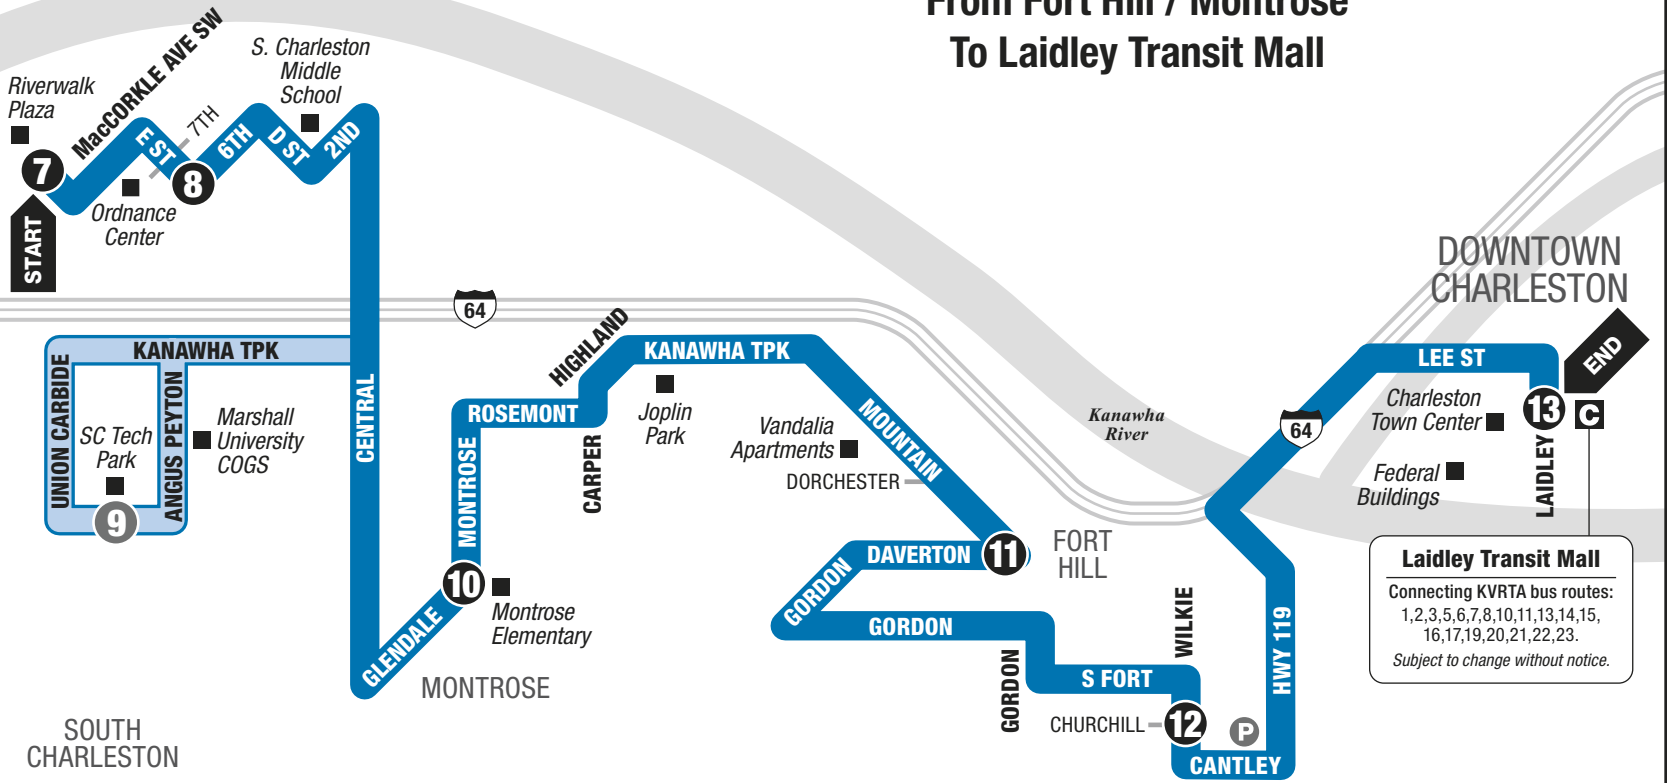

**C** 1,2,3 Connection point. Shows where this bus intersects with connecting routes.

**1** The bus stops at the times listed below the numbered symbol. Light times are A.M.; bold times are P.M.

The timetable shows when the bus stops. Actual times may vary and depend upon traffic and weather conditions.

# ROUTE 18

## INBOUND From Fort Hill / Montrose To Laidley Transit Mall

**Laidley Transit Mall**  
Connecting KVRTA bus routes:  
1,2,3,5,6,7,8,10,11,13,14,15,  
16,17,19,20,21,22,23.  
*Subject to change without notice.*

### MONDAY – SATURDAY • INBOUND FROM FORT HILL / MONTROSE TO LAIDLEY TRANSIT MALL

	7 Riverwalk	8 E St at 6th Ave	9 SC Tech Center	10 Montrose Dr at Glendale Ave	11 Daverton Rd at Thorne Rd	12 Wilkie Dr at Churchill Dr	13 Laidley Transit Mall	See other side for trips FROM Downtown Charleston
AM	—	6:55	—	7:05	7:10	7:18	7:28	
	8:17	8:21	—	8:31	8:36	8:44	8:54	
	9:47	9:51	9:59	10:06	10:11	10:19	10:29	
	11:22	11:26	11:34	<i>Bus travels to Laidley Transit Mall via West Charleston/St. Albans Route.</i>			11:54	
	1:37	1:41	1:49	<i>Bus travels to Garage via West Charleston/St. Albans Route.</i>			—	
PM	3:17	3:21	3:29	3:36	3:41	3:49	3:59	
	4:47	4:51	4:59	5:06	5:11	5:19	5:29	
	—	—	6:50	<i>Bus travels to Garage via West Charleston/St. Albans Route.</i>			—	