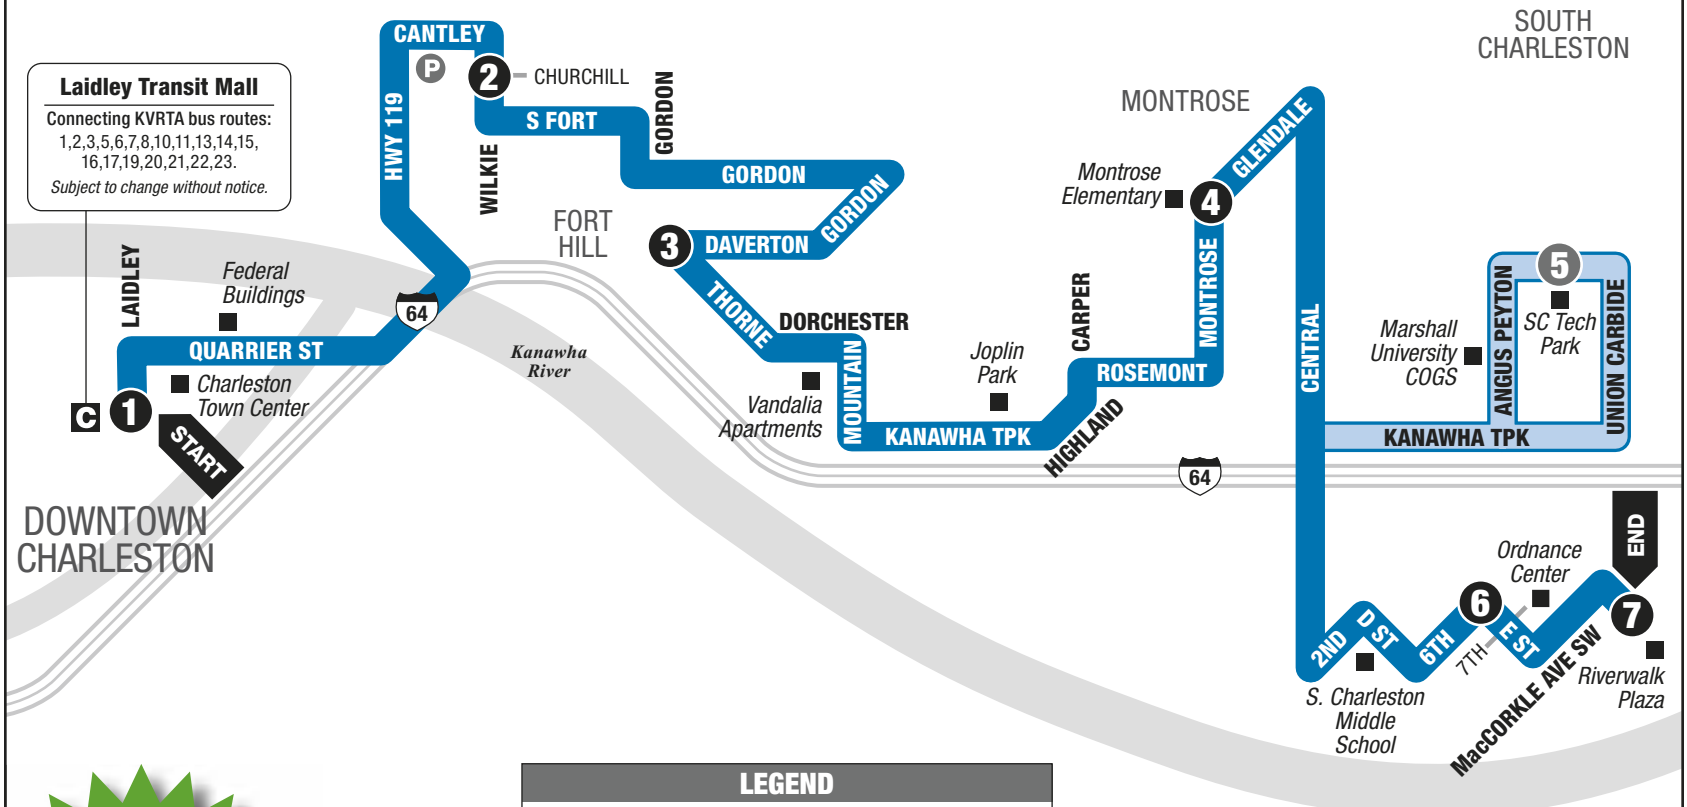

# ROUTE 18

## OUTBOUND

From Laidley Transit Mall  
To Fort Hill / Montrose

**Laidley Transit Mall**  
Connecting KVRTA bus routes:  
1,2,3,5,6,7,8,10,11,13,14,15,  
16,17,19,20,21,22,23.  
Subject to change without notice.

### MONDAY – SATURDAY • OUTBOUND FROM LAIDLEY TRANSIT MALL TO FORT HILL / MONTROSE

	1 Laidley Transit Mall	2 Wilkie Dr at Churchill Dr	3 Daverton Rd at Thorne Rd	4 Montrose Dr at Glendale Ave	5 SC Tech Center	6 E St at 6th Ave	7 Riverwalk	See other side for trips TO Downtown Charleston
AM	7:30	7:40	7:48	7:53	8:00	8:08	8:12	
	9:00	9:10	9:18	9:23	9:30	9:38	9:42	
	10:35	Bus travels to SC Tech Park via West Charleston/St. Albans Route.			10:55	11:03	11:07	
	1:00	Bus travels to SC Tech Park via West Charleston/St. Albans Route.			1:20	1:28	1:32	
PM	2:30	2:40	2:48	2:53	3:00	3:08	3:12	
	4:00	4:10	4:18	4:23	4:30	4:38	4:42	
	5:30	5:40	5:48	5:53	6:00	6:08	—	
	6:30	Bus travels to SC Tech Park via West Charleston/St. Albans Route.			6:50	—	—	

**LEGEND**

- Regular Route
- 1 Timepoint
- Points of Interest
- P Park & Ride
- C Connection Point
- 1,2 Connecting Route(s)

© 2020, KVRTA • Design by Smartmaps, Knoxville, TN

**TEMPORARY  
REDUCED  
SCHEDULE**