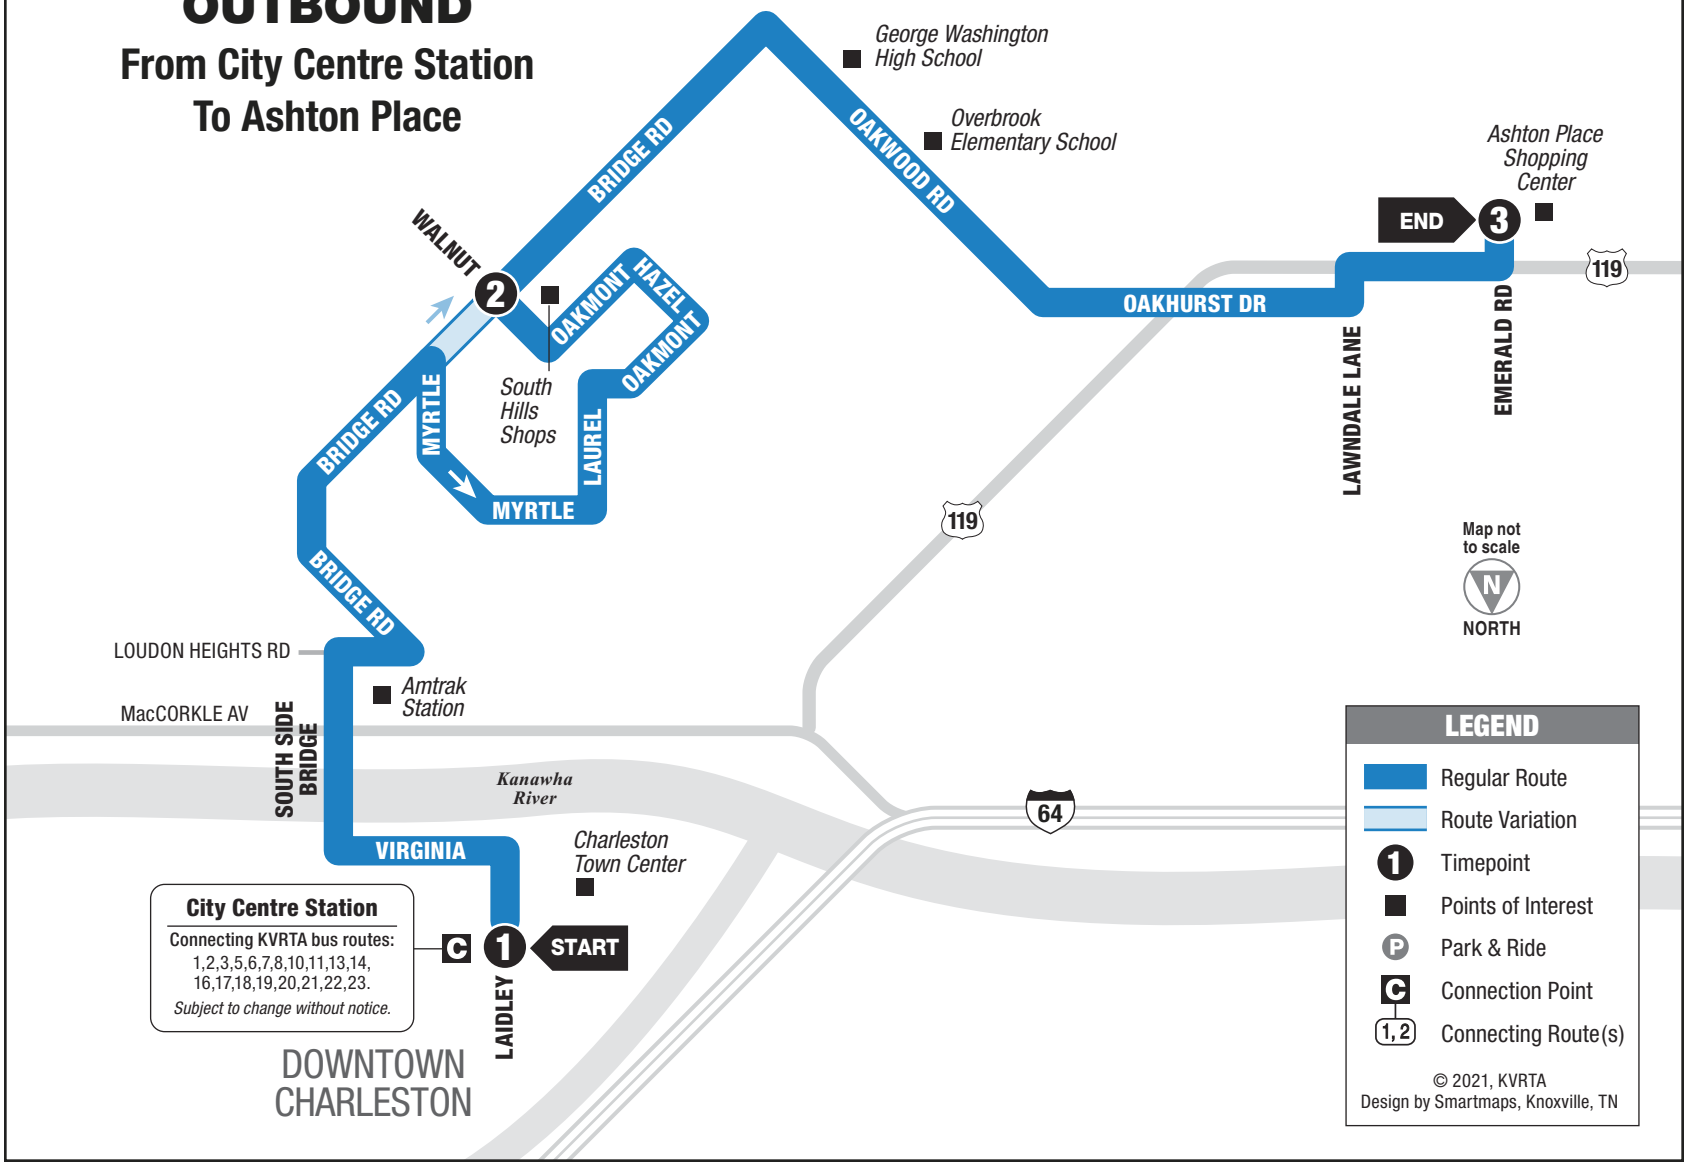

ROUTE 15

SOUTH HILLS

OUTBOUND

From City Centre Station
To Ashton Place

City Centre Station
Connecting KVRTA bus routes:
1, 2, 3, 5, 6, 7, 8, 10, 11, 13, 14,
16, 17, 18, 19, 20, 21, 22, 23.
Subject to change without notice.

LEGEND

- Regular Route
- Route Variation
- 1 Timepoint
- Points of Interest
- P Park & Ride
- C Connection Point
- 1,2 Connecting Route(s)

© 2021, KVRTA
Design by Smartmaps, Knoxville, TN

MONDAY – SATURDAY • OUTBOUND FROM CITY CENTRE STATION TO ASHTON PLACE

	1 City Centre Station	2 Bridge Rd and Walnut Rd	3 Ashton Place Shopping Center	See other side for trips TO Downtown Charleston
AM	7:20	7:25	7:39	
	8:20	8:30	8:39	
	9:20	9:30	9:39	
	10:20	10:30	10:39	
	11:20	11:30	11:39	
PM	12:20	12:30	12:39	
	1:20	1:30	1:39	
	2:20	2:30	2:39	
	3:20	3:30	3:39	
	4:20	4:30	4:39	
	5:20	5:30	5:39	

No Sunday or Holiday Service.

Please have your fare ready before boarding the bus.

INFORMATION

No smoking, no pets, no food or open beverages, no playing audio devices.

For safety's sake, please be seated after boarding the bus and remain seated at all times. After ringing the bell for your destination, stay seated until the bus comes to a complete stop. When boarding or exiting the bus, use extreme caution on steps and around the doors. Do not attempt to cross the street in front of the bus after exiting and wait for traffic to clear before crossing. Shirts and shoes must be worn while riding the bus. Litter receptacles are located at the front of the bus. Please help us keep our buses clean!

Senior Citizens and handicapped individuals with proper I.D. or those who present a valid Medicare Card may ride any KVRTA bus (except commuter buses) for 1/2 fare. Contact KVRTA for details at 343-7586.

Notice of Title VI Rights
It is a KVRTA policy that we do not discriminate based on race, gender, color or national origin. Any inquires or complaints related to Title VI may be sent in writing to the General Manager, P.O. Box 1188, Charleston, WV 25324 or calling 304-343-3840. A downloadable form is available on KVRTA website www.rideonkrt.com

INSTRUCTIONS

1 The bus stops at this location at listed times. Look for the column of times below the matching symbol in the schedule.

Only certain trips operate along this portion of the route. See the schedule for trips that provide service here.

C 1,2,3 Connection point. Shows where this bus intersects with connecting routes.

The bus stops at the times listed below the numbered symbol. Light times are A.M.; bold times are P.M.

The timetable shows when the bus stops. Actual times may vary and depend upon traffic and weather conditions.

1	2	3	4
9:00	9:15	9:40	10:00
10:00	—	10:40	11:00
11:00	11:15	11:40	12:00
12:00	—	12:40	1:00
1:00	1:15	1:40	2:00

For more information call: 343-7586 • www.rideonkrt.com