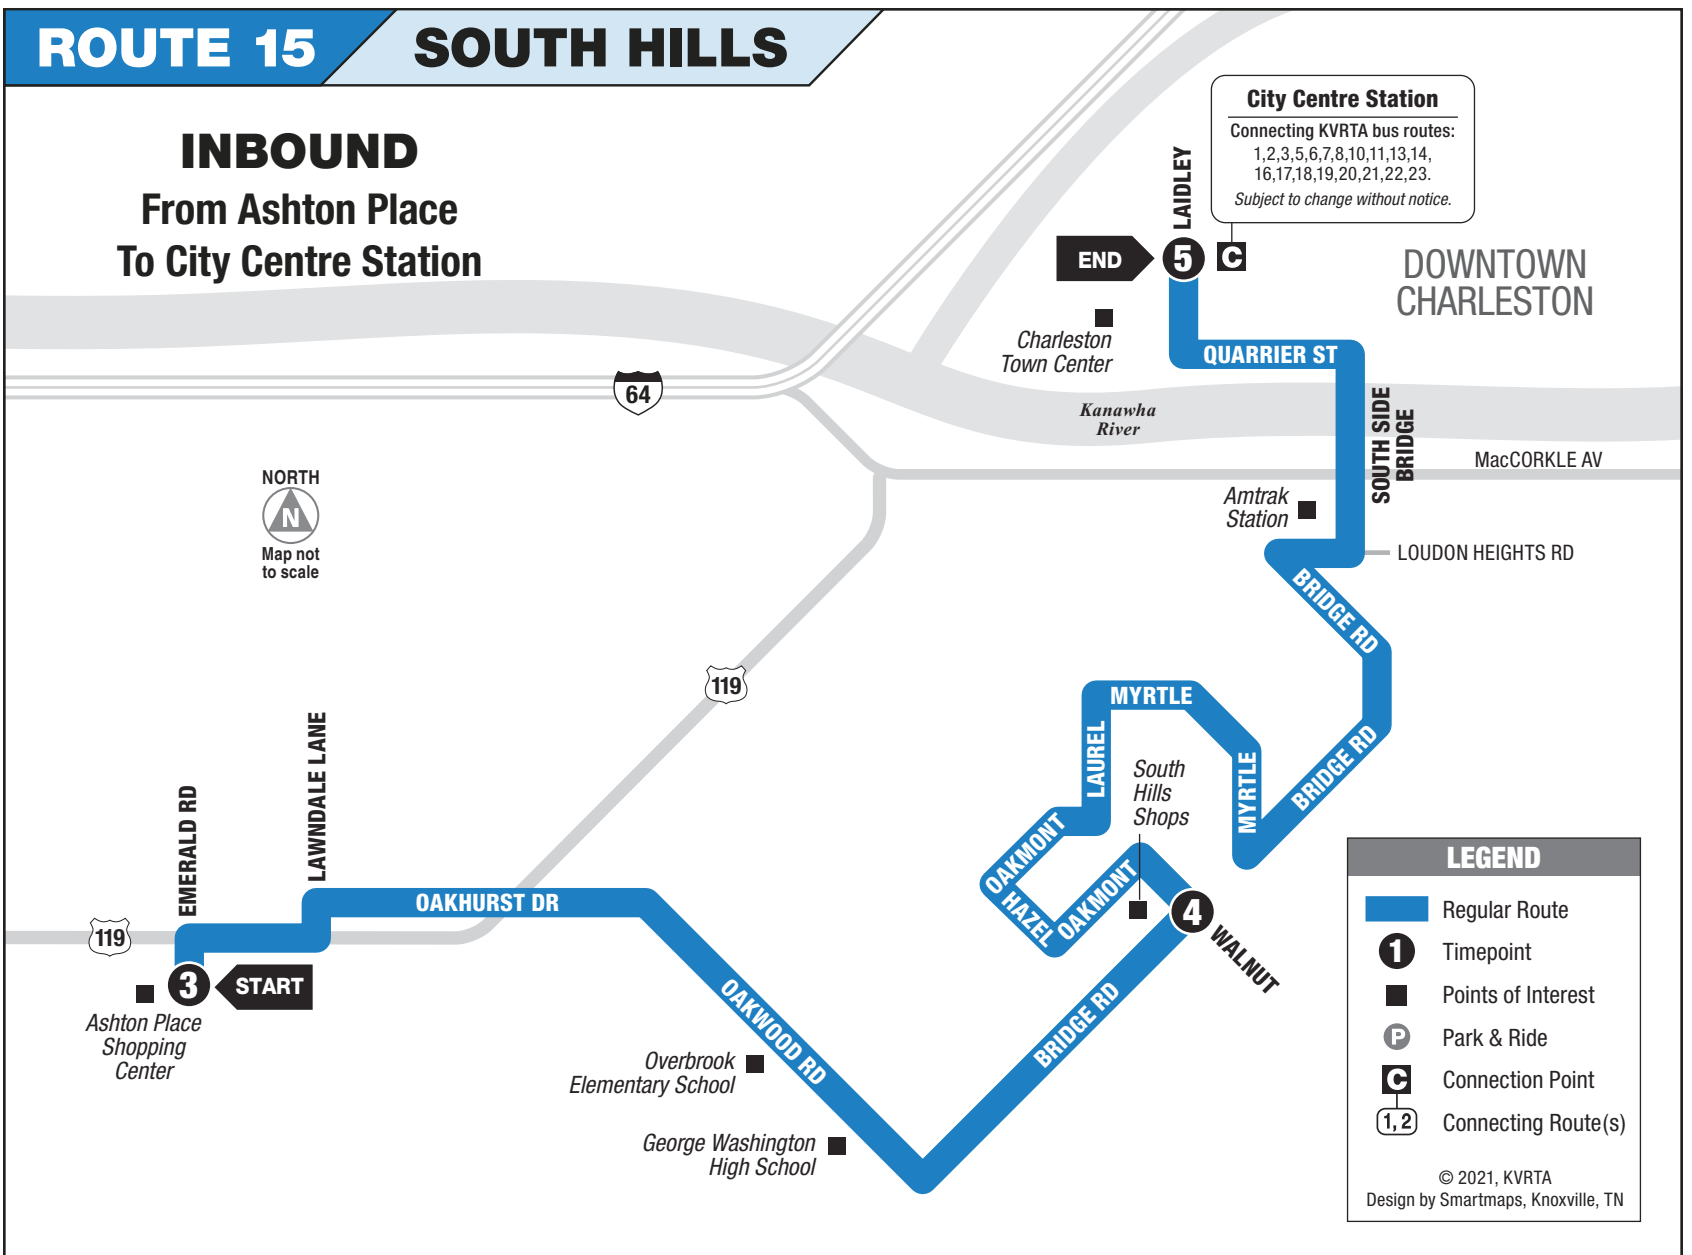

	1 City Centre Station	2 Bridge Rd and Walnut Rd	3 Ashton Place Shopping Center	See other side for trips TO Downtown Charleston
AM	7:20	7:25	7:39	
	8:20	8:30	8:39	
	9:20	9:30	9:39	
	10:20	10:30	10:39	
	11:20	11:30	11:39	
PM	12:20	12:30	12:39	
	1:20	1:30	1:39	
	2:20	2:30	2:39	
	3:20	3:30	3:39	
	4:20	4:30	4:39	
	5:20	5:30	5:39	

C 1,2,3 Connection point. Shows where this bus intersects with connecting routes.

The bus stops at the times listed below the numbered symbol. Light times are A.M.; bold times are P.M.

The timetable shows when the bus stops. Actual times may vary and depend upon traffic and weather conditions.

1	2	3	4
9:00	9:15	9:40	10:00
10:00	—	10:40	11:00
11:00	11:15	11:40	12:00
12:00	—	12:40	1:00
1:00	1:15	1:40	2:00

For more information call: 343-7586 • www.rideonkrt.com

ROUTE 15

SOUTH HILLS

INBOUND From Ashton Place To City Centre Station

© 2021, KVRTA
Design by Smartmaps, Knoxville, TN

MONDAY – SATURDAY • INBOUND FROM ASHTON PLACE TO CITY CENTRE STATION

	3 Ashton Place Shopping Center	4 Bridge Rd and Walnut Rd	5 City Centre Station	<i>See other side for trips FROM Downtown Charleston</i>
AM	6:39	6:48	7:00	
	7:39	7:48	8:00	
	8:39	8:48	9:00	
	9:39	9:48	10:00	
	10:59	11:08	11:20	
PM	11:39	11:48	12:00	
	12:39	12:48	1:00	
	1:39	1:48	2:00	
	2:39	2:48	3:00	
	3:39	3:48	4:00	
	4:39	4:48	5:00	
	5:39	5:48	6:00	