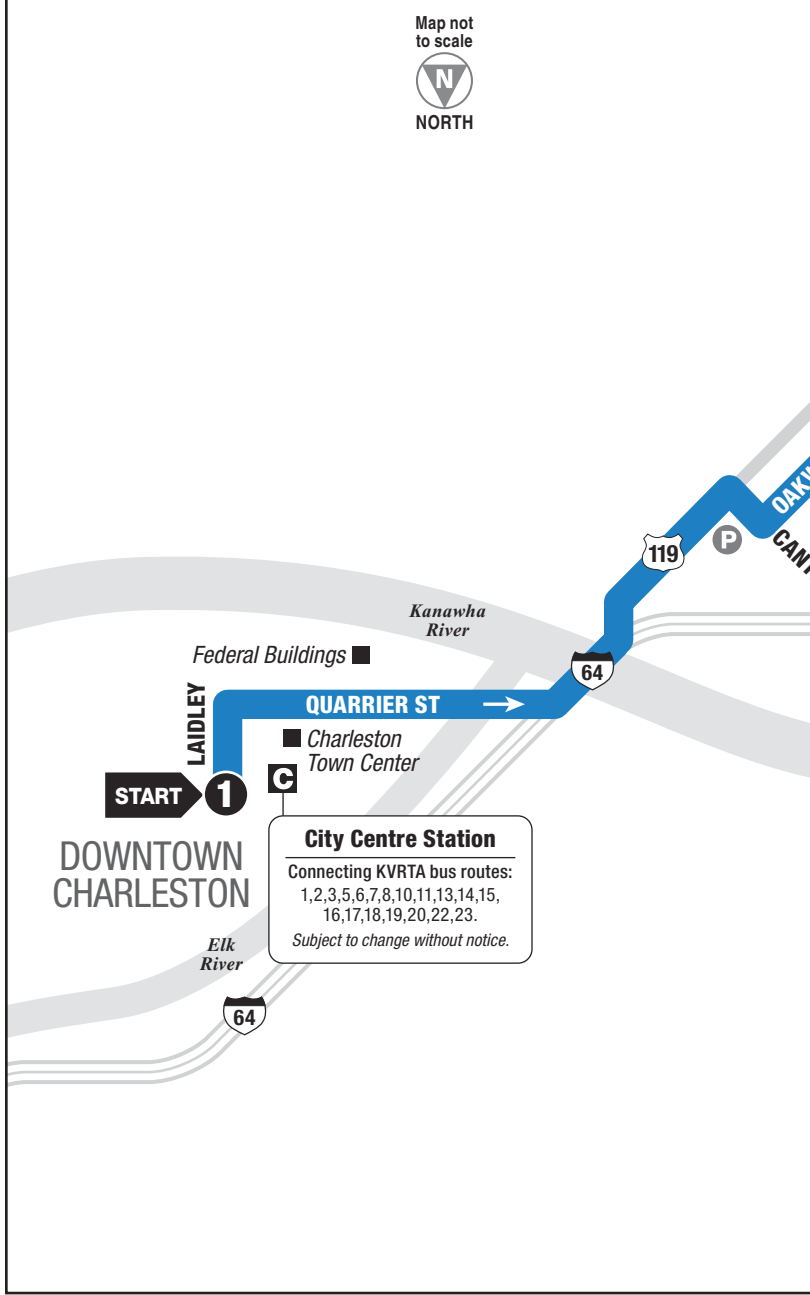

ROUTE 21 SOUTHRIDGE / TRACE FORK / DUDLEY FARMS

OUTBOUND From City Centre Station To Southridge Center

LEGEND

- Regular Route
- Express Route (See Inset)
- Timepoint
- Points of Interest
- Park & Ride
- Connection Point
- Connecting Route(s)

© 2021, KVRTA • Design by Smartmaps, Knoxville, TN

MONDAY – SATURDAY • OUTBOUND FROM CITY CENTRE STATION TO SOUTHRIDGE CENTER

	1 City Centre Station	2 Oakwood at Oakhurst	3 Davis Creek	4 Trace Fork (Ice Rink)	5 Walmart/Southridge Center	See other side for trips TO Downtown Charleston
AM	5:45	5:52	5:57	6:02	6:08 *	
	7:00	7:12	7:17	7:29	7:37 *	
	8:30		Express		8:50	
	9:30	9:42	9:47	9:59	10:07 *	
	11:00	11:12	11:17	11:29	11:37 *	
PM	12:30		Express		12:50	
	1:30	1:42	1:47	1:59	2:07 *	
	3:00	3:12	3:17	3:29	3:37 *	
	4:00		Express		4:20	
	4:30	4:42	4:47	4:59	5:07 *	
	5:00	5:12	5:17	5:29	5:37 *	
	6:00		Express		6:20	
	6:30	6:42	6:47	6:59	7:07 *	
	7:15	7:27	7:32	7:44	7:52 *	
	8:00		Express		8:20	
	9:00	9:12	9:17	9:29	9:37 *	
	10:30	10:38	Express		10:50	

* Bus continues to South Central Regional Jail and Cross Terrace Boulevard at Parkway Road. See other side for schedule information.

SUNDAY • OUTBOUND FROM CITY CENTRE STATION TO SOUTHRIDGE CENTER

	1 City Centre Station	2 Oakwood at Oakhurst	3 Davis Creek	4 Trace Fork (Ice Rink)	5 Walmart/Southridge Center	See other side for trips TO Downtown Charleston
AM	8:40	8:51	8:56	9:04	9:10 *	
	10:00	10:12	10:17	10:29	10:37 *	
	11:30		Express		11:50	
PM	1:00	1:12	1:17	1:29	1:37 *	
	2:30	2:42	2:47	2:59	3:07 *	
	4:15		Express		4:35	
	5:00	5:12	5:17	5:29	5:37 *	
	6:30		Express		6:50	
	7:15	7:27	7:32	7:44	7:52 *	

KANAWHA VALLEY REGIONAL
TRANSPORTATION AUTHORITY

ROUTE

21
DAILY SERVICE

**Southridge /
Trace Fork /
Dudley Farms / Express**

SERVING:

- Oakwood Road
- Davis Creek
- South Central Regional Jail
- Trace Fork Plaza
- Dudley Farms Plaza
- Southridge Shopping Center