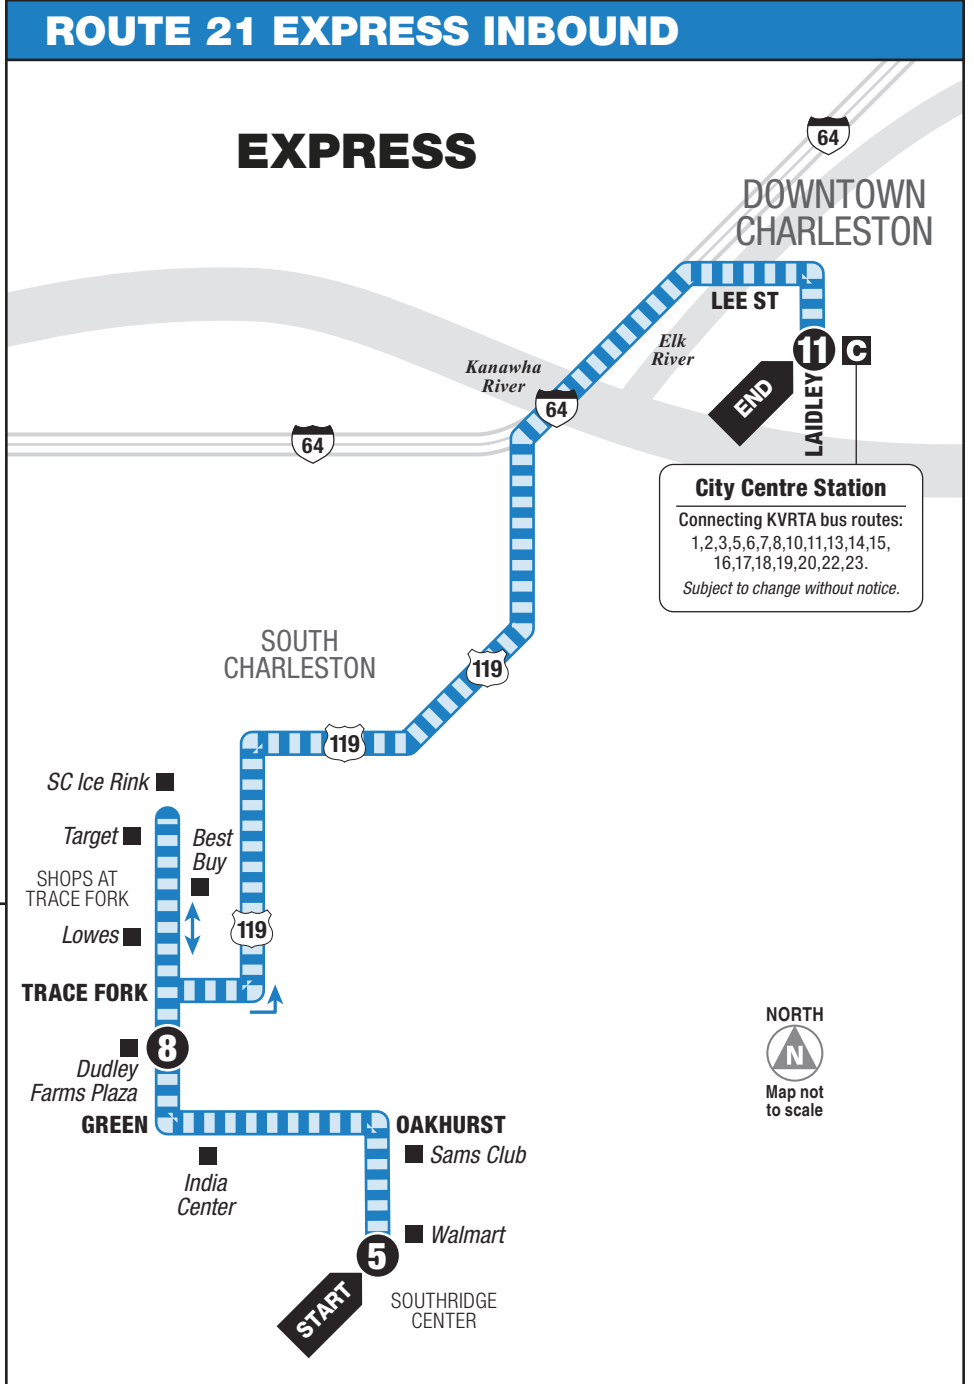

ROUTE 21 SOUTHRIDGE / TRACE FORK / DUDLEY FARMS

INBOUND From Southridge Center To City Centre Station