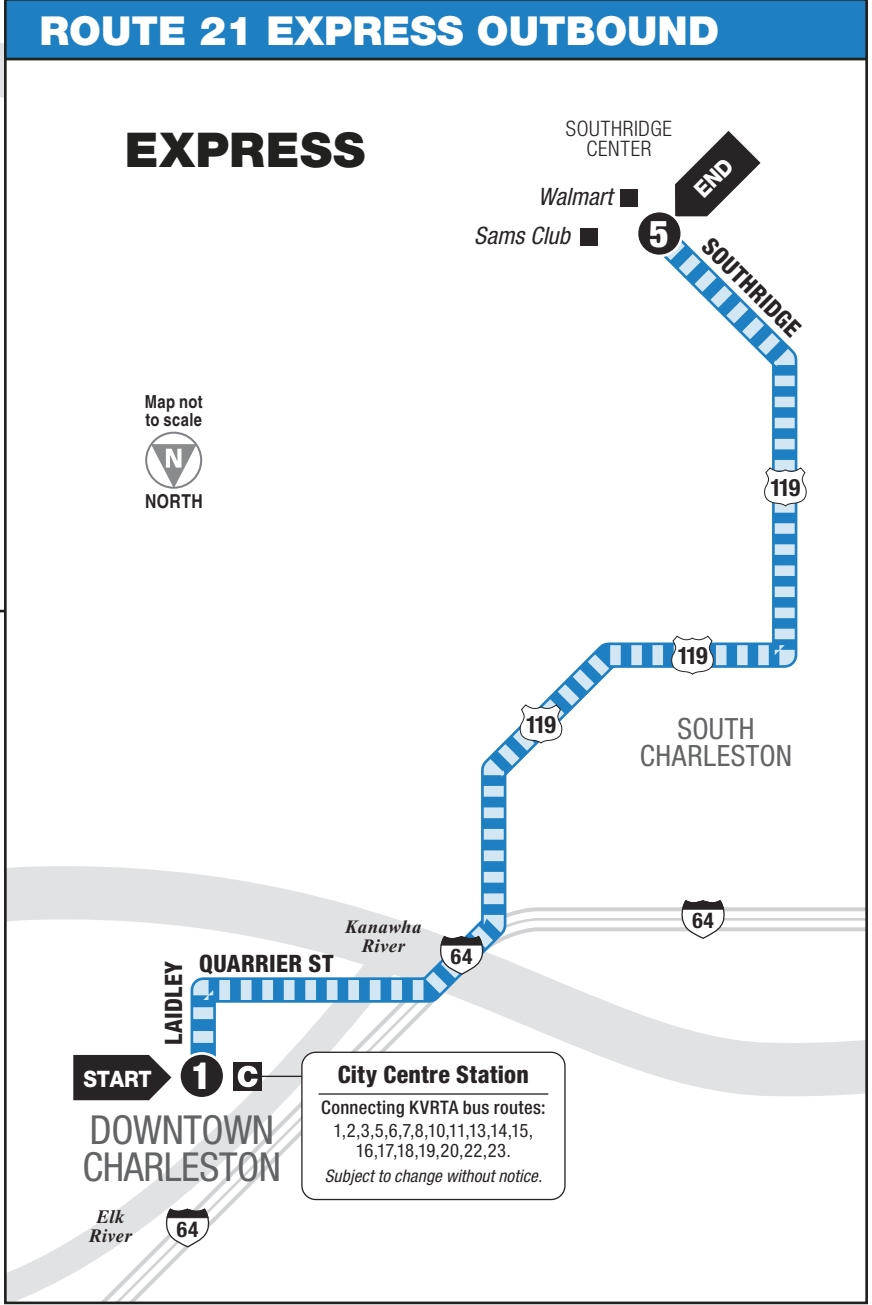

ROUTE 21 SOUTHRIDGE / TRACE FORK / DUDLEY FARMS

OUTBOUND From City Centre Station To Southridge Center

LEGEND

- Regular Route
- Express Route (See Inset)
- Timepoint
- Points of Interest
- Park & Ride
- Connection Point
- Connecting Route(s)

© 2021, KVRTA • Design by Smartmaps, Knoxville, TN

MONDAY – SATURDAY • OUTBOUND FROM CITY CENTRE STATION TO SOUTHRIDGE CENTER

	1 City Centre Station	2 Oakwood at Oakhurst	3 Davis Creek	4 Trace Fork (Ice Rink)	5 Walmart/Southridge Center	See other side for trips TO Downtown Charleston
AM	5:45	5:52	5:57	6:02	6:08 *	
	7:00	7:12	7:17	7:29	7:37 *	
	8:30		Express		8:50	
	9:30	9:42	9:47	9:59	10:07 *	
	11:00	11:12	11:17	11:29	11:37 *	
PM	12:30		Express		12:50	
	1:30	1:42	1:47	1:59	2:07 *	
	3:00	3:12	3:17	3:29	3:37 *	
	4:00		Express		4:20	
	4:30	4:42	4:47	4:59	5:07 *	
	5:00	5:12	5:17	5:29	5:37 *	
	6:00		Express		6:20	
	6:30	6:42	6:47	6:59	7:07 *	
	7:15	7:27	7:32	7:44	7:52 *	
	8:00		Express		8:20	
	9:00	9:12	9:17	9:29	9:37 *	
	10:30	10:38	Express		10:50	

* Bus continues to South Central Regional Jail and Cross Terrace Boulevard at Parkway Road. See other side for schedule information.

SUNDAY • OUTBOUND FROM CITY CENTRE STATION TO SOUTHRIDGE CENTER

	1 City Centre Station	2 Oakwood at Oakhurst	3 Davis Creek	4 Trace Fork (Ice Rink)	5 Walmart/Southridge Center	See other side for trips TO Downtown Charleston
AM	8:40	8:51	8:56	9:04	9:10 *	
	10:00	10:12	10:17	10:29	10:37 *	
	11:30		Express		11:50	
PM	1:00	1:12	1:17	1:29	1:37 *	
	2:30	2:42	2:47	2:59	3:07 *	
	4:15		Express		4:35	
	5:00	5:12	5:17	5:29	5:37 *	
	6:30		Express		6:50	
	7:15	7:27	7:32	7:44	7:52 *	

KANAWHA VALLEY REGIONAL
TRANSPORTATION AUTHORITY

ROUTE

21
DAILY SERVICE

**Southridge /
Trace Fork /
Dudley Farms / Express**

SERVING:

- Oakwood Road
- Davis Creek
- South Central Regional Jail
- Trace Fork Plaza
- Dudley Farms Plaza
- Southridge Shopping Center