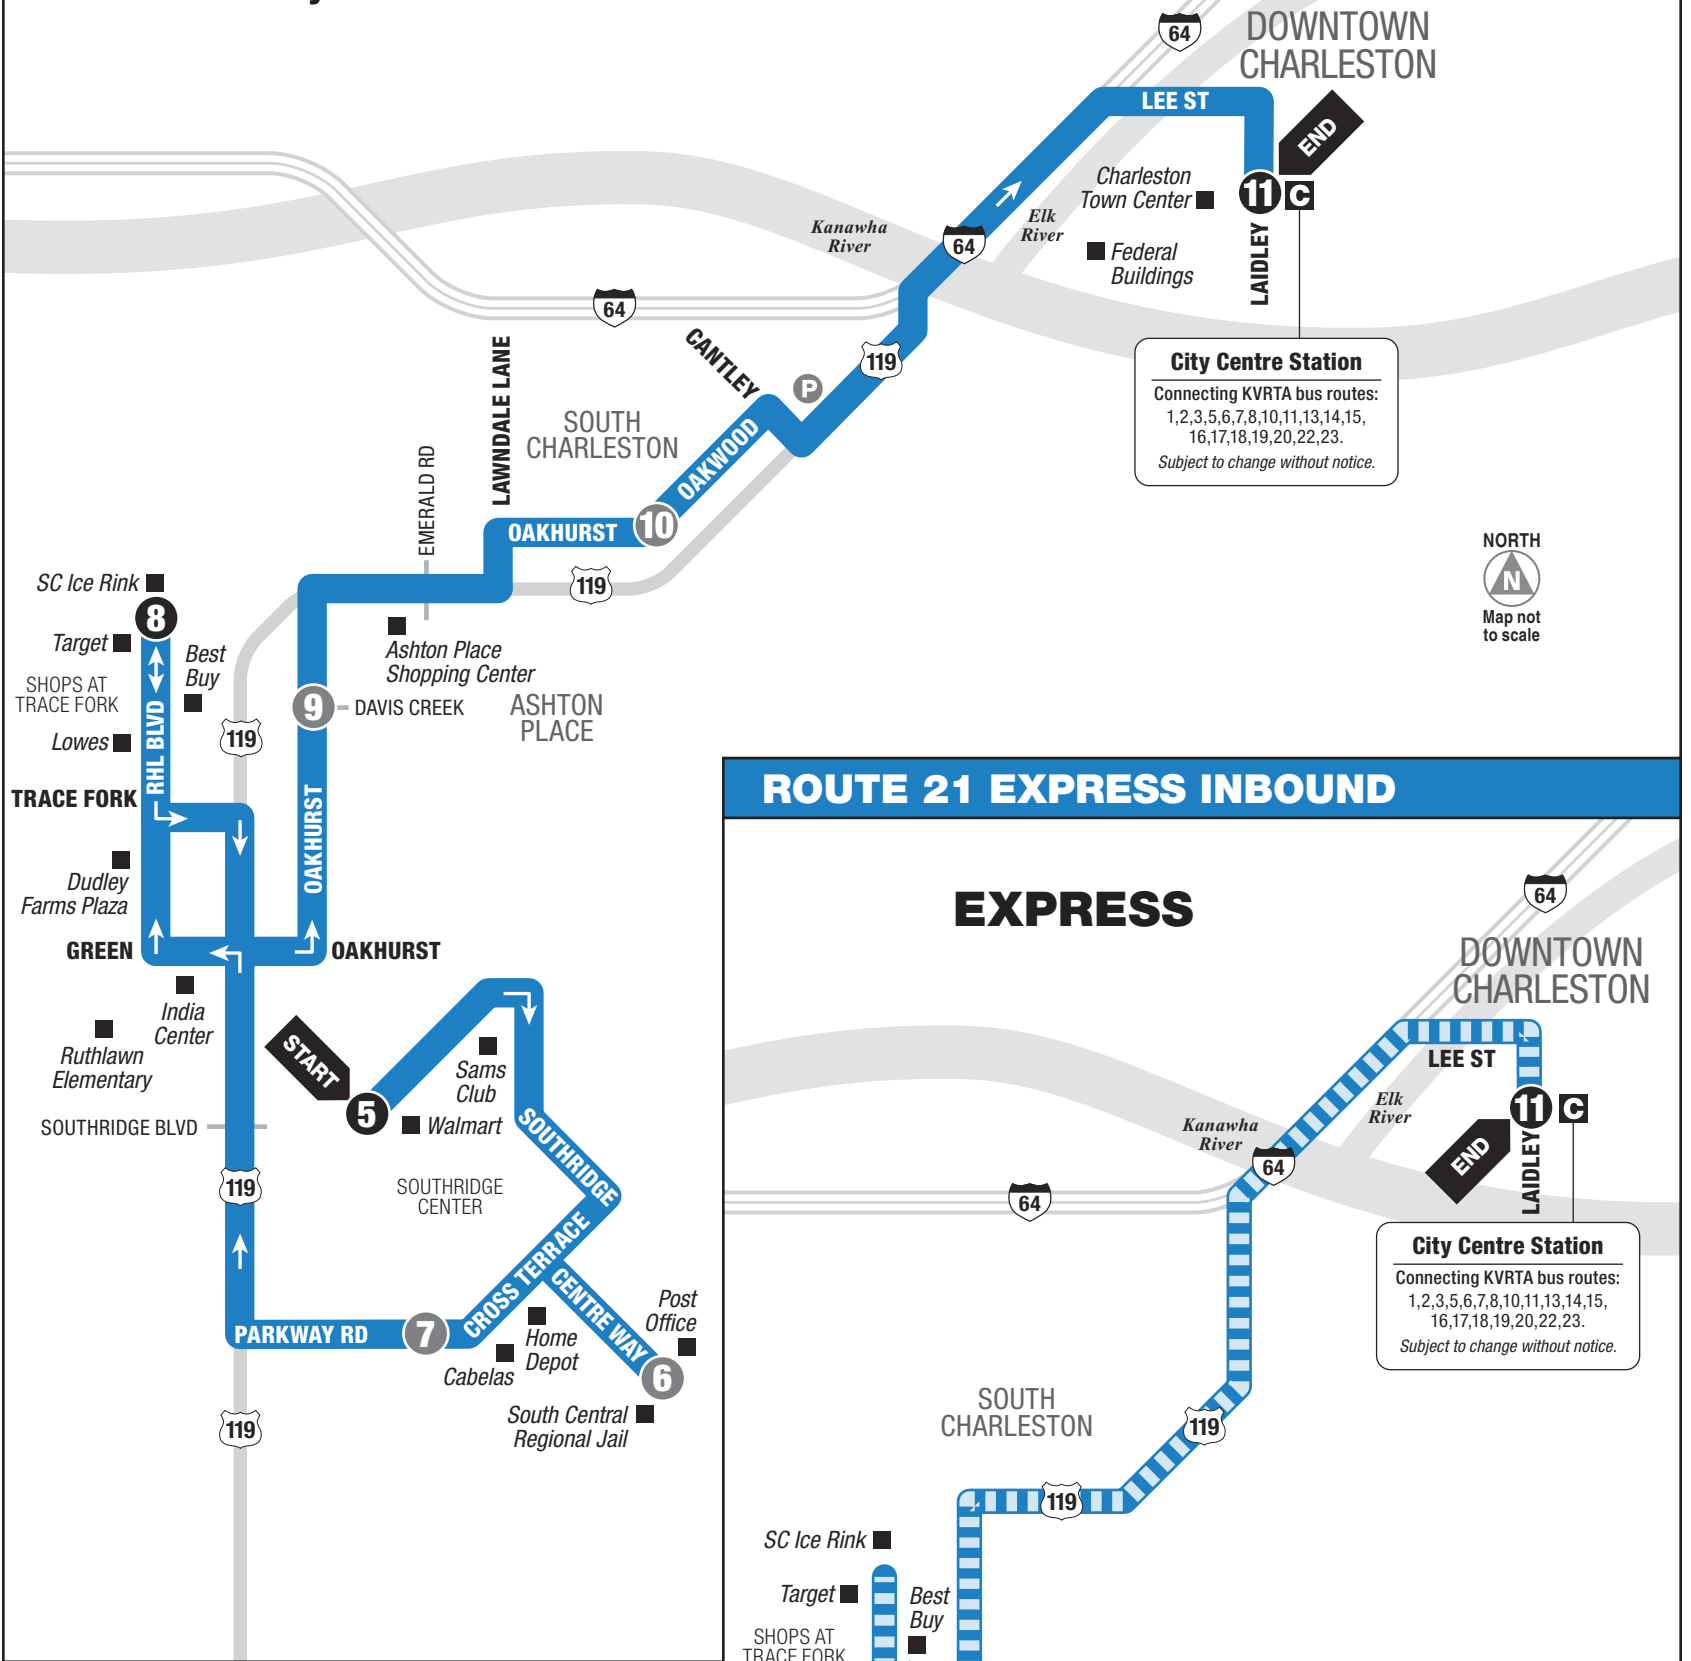

ROUTE 21 SOUTHRIDGE / TRACE FORK / DUDLEY FARMS

INBOUND From Southridge Center To City Centre Station