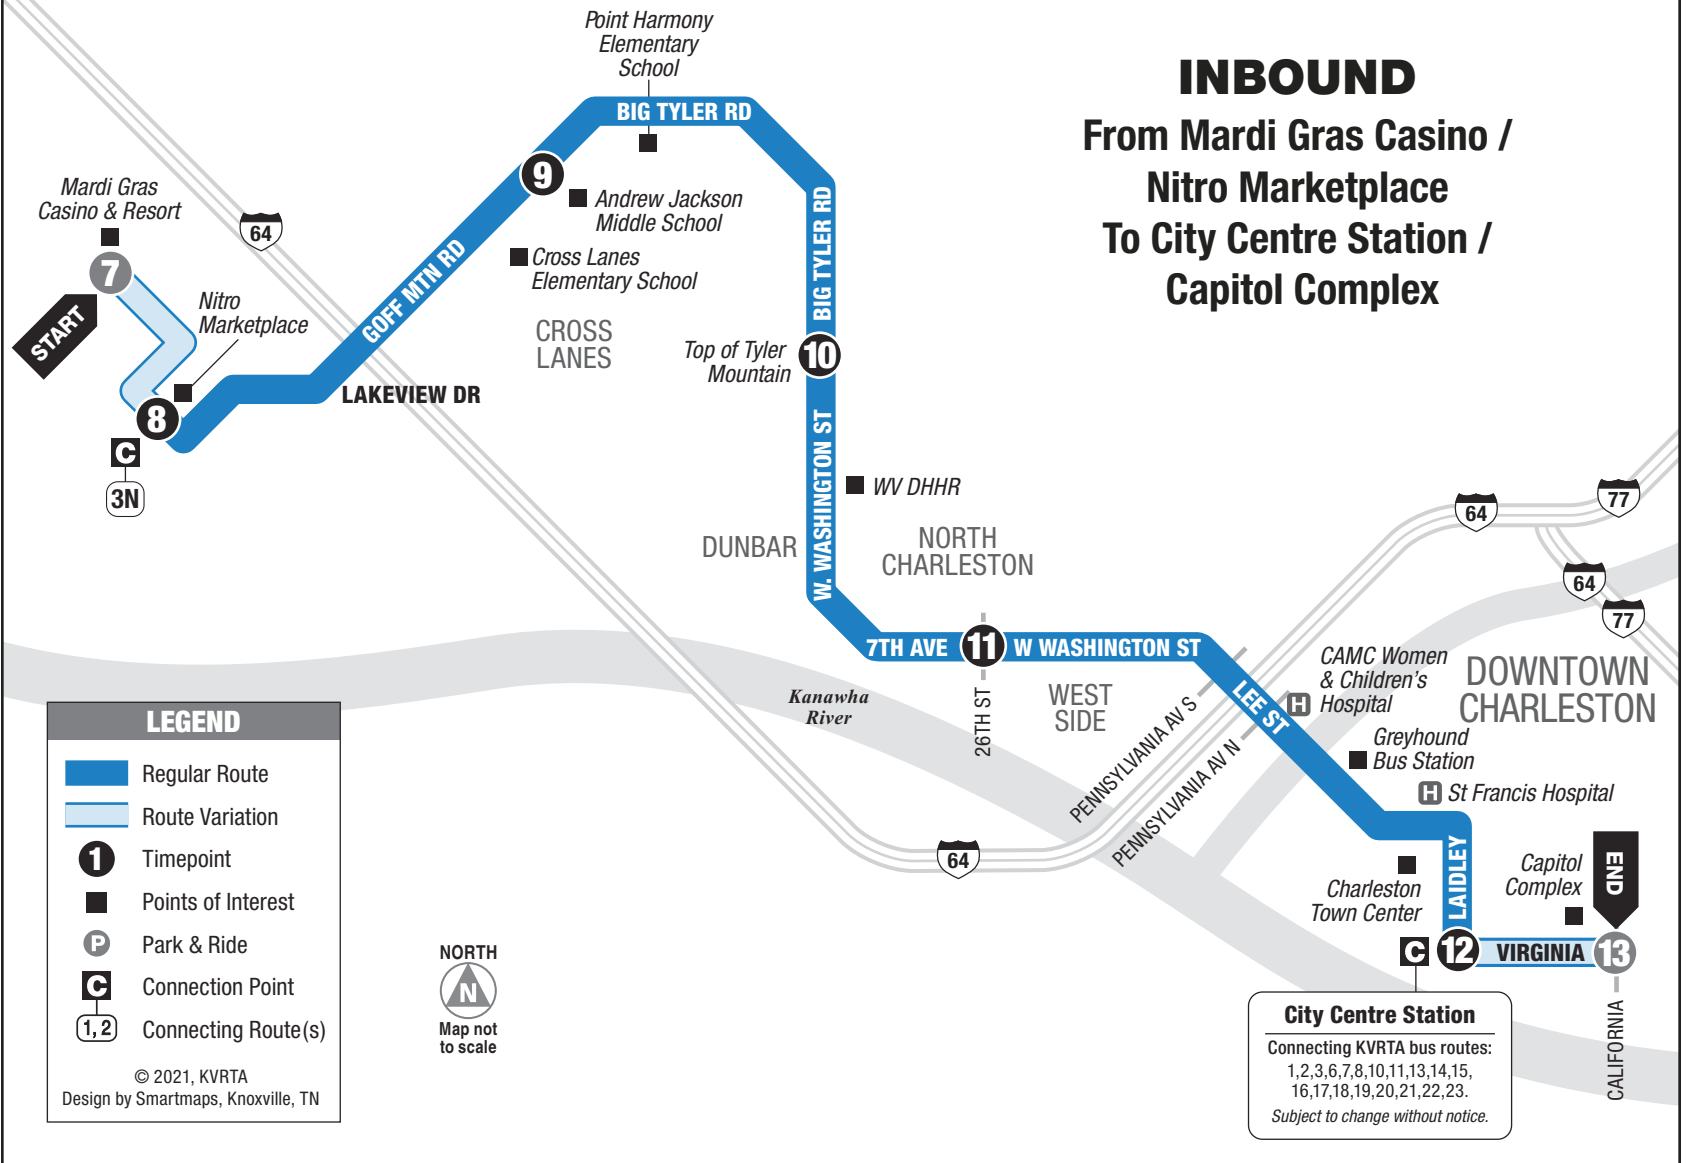

TYLER MOUNTAIN / CROSS LANES

INBOUND

From Mardi Gras Casino / Nitro Marketplace
To City Centre Station / Capitol Complex

LEGEND

- Regular Route
- Route Variation
- Timepoint
- Points of Interest
- Park & Ride
- Connection Point
- Connecting Route(s)

MONDAY – FRIDAY • INBOUND FROM NITRO MARKETPLACE TO DOWNTOWN

	7 Mardi Gras Casino & Resort	8 Nitro Marketplace	9 Andrew Jackson Middle School	10 Top of Tyler Mountain	11 7th Ave and 26th St	12 City Centre Station	13 Capitol Complex	See other side for trips FROM Downtown Charleston
AM	—	5:53	6:03	6:13	6:25	6:43	6:55	
	—	6:52	7:02	7:12	7:24	7:42	7:54	
	—	7:58	8:08	8:18	8:30	8:48	9:00	
	—	9:20	9:30	9:40	9:52	10:10	—	
PM	—	10:18	10:28	10:38	10:50	11:08	—	
	—	11:07	11:17	11:27	11:39	11:57	—	
	—	12:03	12:13	12:23	12:35	12:53	—	
	—	1:03	1:13	1:23	1:35	1:53	2:05	
	—	2:02	2:12	2:22	2:34	2:52	—	
	—	3:12	3:22	3:32	3:44	4:02	4:14	
	—	4:17	4:27	4:37	4:49	5:06	—	
	—	5:17	5:27	5:37	5:49	6:07	—	
—	6:17	6:27	6:37	6:49	7:15	7:27		

No service from Mardi Gras Casino Monday–Friday. See Route 3N for weekday trips from Mardi Gras Casino & Resort.

SATURDAY • INBOUND FROM MARDI GRAS CASINO / NITRO MARKETPLACE TO DOWNTOWN

	7 Mardi Gras Casino & Resort	8 Nitro Marketplace	9 Andrew Jackson Middle School	10 Top of Tyler Mountain	11 7th Ave and 26th St	12 City Centre Station	13 Capitol Complex	See other side for trips FROM Downtown Charleston
AM	—	6:20	6:32	6:45	6:57	7:15	—	
	—	7:20	7:32	7:45	7:57	8:15	—	
	—	8:30	8:42	8:55	9:07	9:25	—	
	9:17	9:20	9:32	9:45	9:57	10:15	—	
PM	—	11:20	11:32	11:45	11:57	12:15	—	
	—	1:20	1:32	1:45	1:57	2:15	—	
	3:17	3:20	3:32	3:45	3:57	4:15	—	
	—	5:20	5:32	5:45	5:57	6:15	—	
—	6:17	6:20	6:32	6:45	6:57	7:15	—	