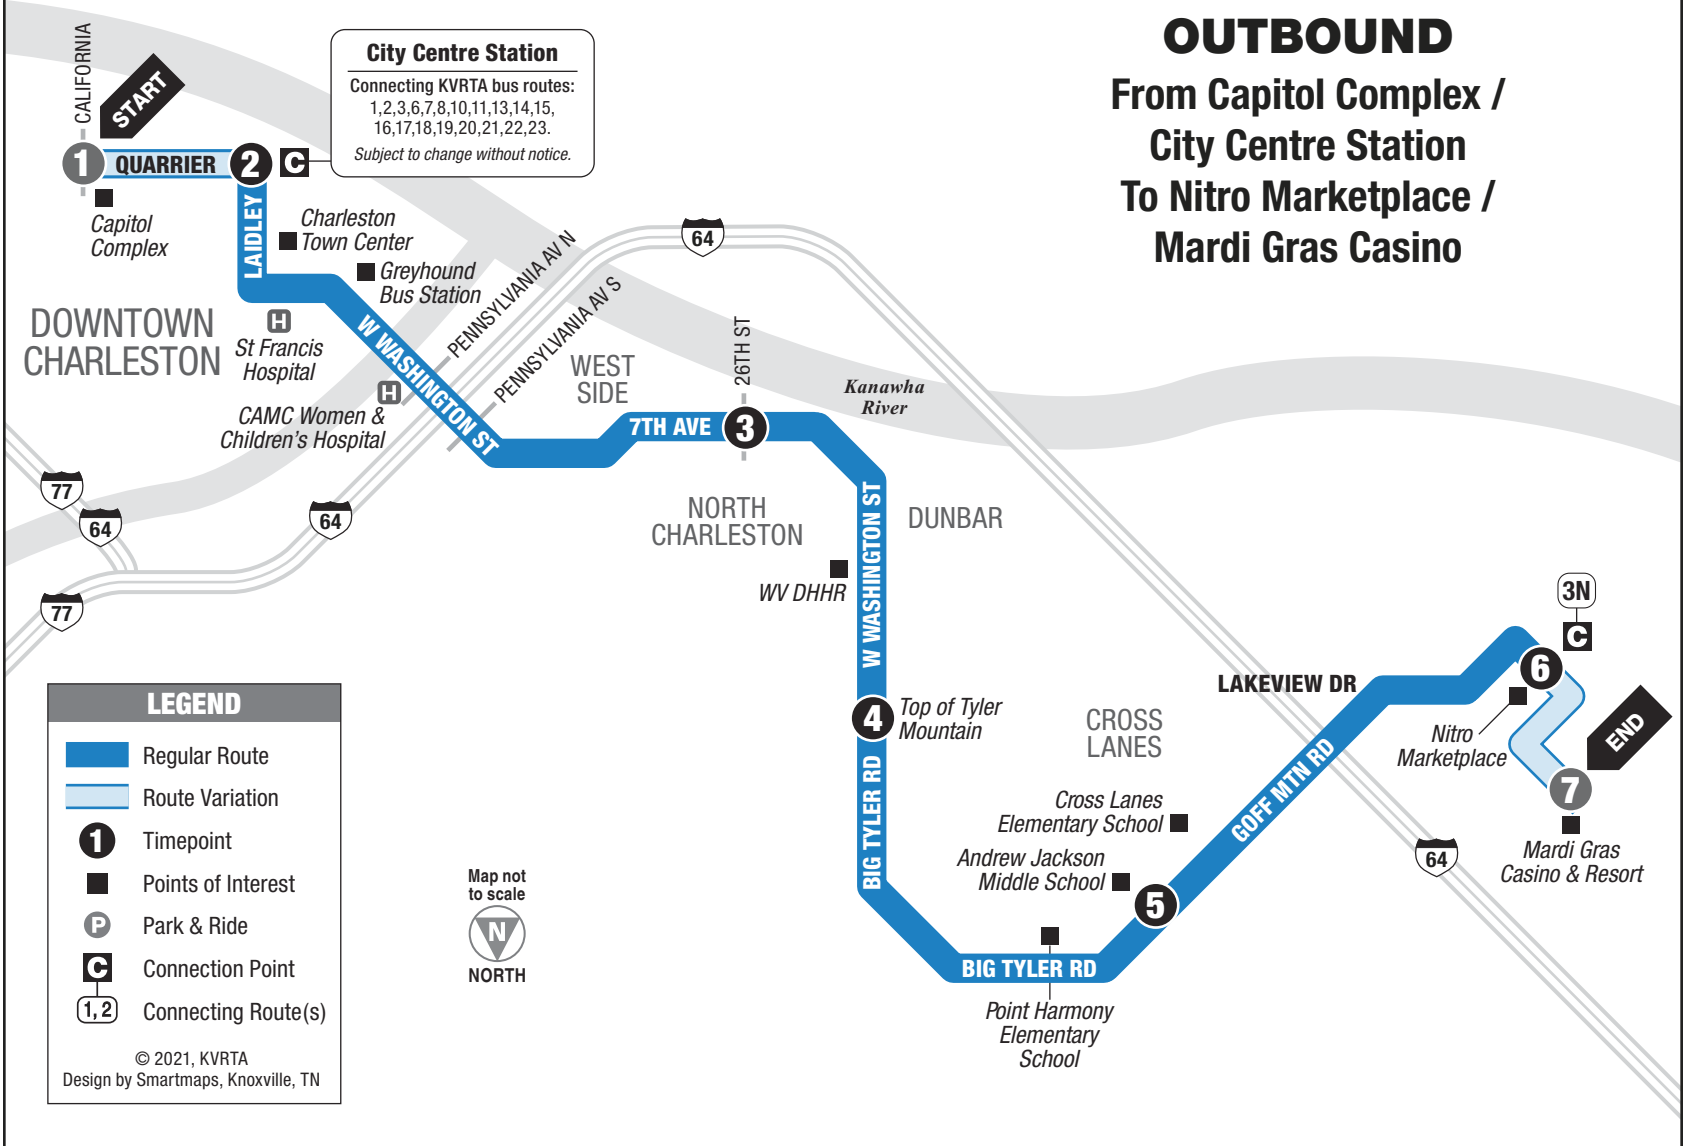

ROUTE 5

TYLER MOUNTAIN / CROSS LANES

OUTBOUND From Capitol Complex / City Centre Station To Nitro Marketplace / Mardi Gras Casino

City Centre Station
Connecting KVRTA bus routes:
1,2,3,6,7,8,10,11,13,14,15,
16,17,18,19,20,21,22,23.
Subject to change without notice.

	1 Capitol Complex	2 City Centre Station	3 7th Ave and 26th St	4 Top of Tyler Mountain	5 Andrew Jackson Middle School	6 Nitro Marketplace	7 Mardi Gras Casino & Resort	See other side for trips TO Downtown Charleston
AM	—	—	5:15	5:27	5:38	5:48	—	
	—	6:00	6:14	6:26	6:37	6:47	—	
	6:55	7:06	7:20	7:32	7:43	7:53	—	
	7:54	8:05	8:19	8:31	8:42	8:52	—	
	9:01	9:12	9:26	9:38	9:49	9:59	—	
	—	10:11	10:25	10:37	10:48	10:58	—	
	—	11:08	11:22	11:34	11:45	11:55	—	
PM	—	12:07	12:21	12:33	12:44	12:54	—	
	—	12:55	1:10	1:22	1:33	1:45	—	
	2:06	2:17	2:31	2:43	2:54	3:04	—	
	3:09	3:26	3:40	3:52	4:03	4:13	—	
	4:15	4:26	4:40	4:52	5:03	5:13	—	
	5:15	5:26	5:40	5:52	6:03	6:13	—	

TYLER MOUNTAIN / CROSS LANES

INBOUND

From Mardi Gras Casino / Nitro Marketplace
To City Centre Station / Capitol Complex

LEGEND

- Regular Route
- Route Variation
- Timepoint
- Points of Interest
- Park & Ride
- Connection Point
- Connecting Route(s)

No service from Mardi Gras Casino Monday–Friday. See Route 3N for weekday trips from Mardi Gras Casino & Resort.

SATURDAY • INBOUND FROM MARDI GRAS CASINO / NITRO MARKETPLACE TO DOWNTOWN

	7 Mardi Gras Casino & Resort	8 Nitro Marketplace	9 Andrew Jackson Middle School	10 Top of Tyler Mountain	11 7th Ave and 26th St	12 City Centre Station	13 Capitol Complex	See other side for trips FROM Downtown Charleston
AM	—	6:20	6:32	6:45	6:57	7:15	—	
	—	7:20	7:32	7:45	7:57	8:15	—	
	—	8:30	8:42	8:55	9:07	9:25	—	
	9:17	9:20	9:32	9:45	9:57	10:15	—	
PM	—	11:20	11:32	11:45	11:57	12:15	—	
	—	1:20	1:32	1:45	1:57	2:15	—	
	3:17	3:20	3:32	3:45	3:57	4:15	—	
	—	5:20	5:32	5:45	5:57	6:15	—	
—	6:17	6:20	6:32	6:45	6:57	7:15	—	