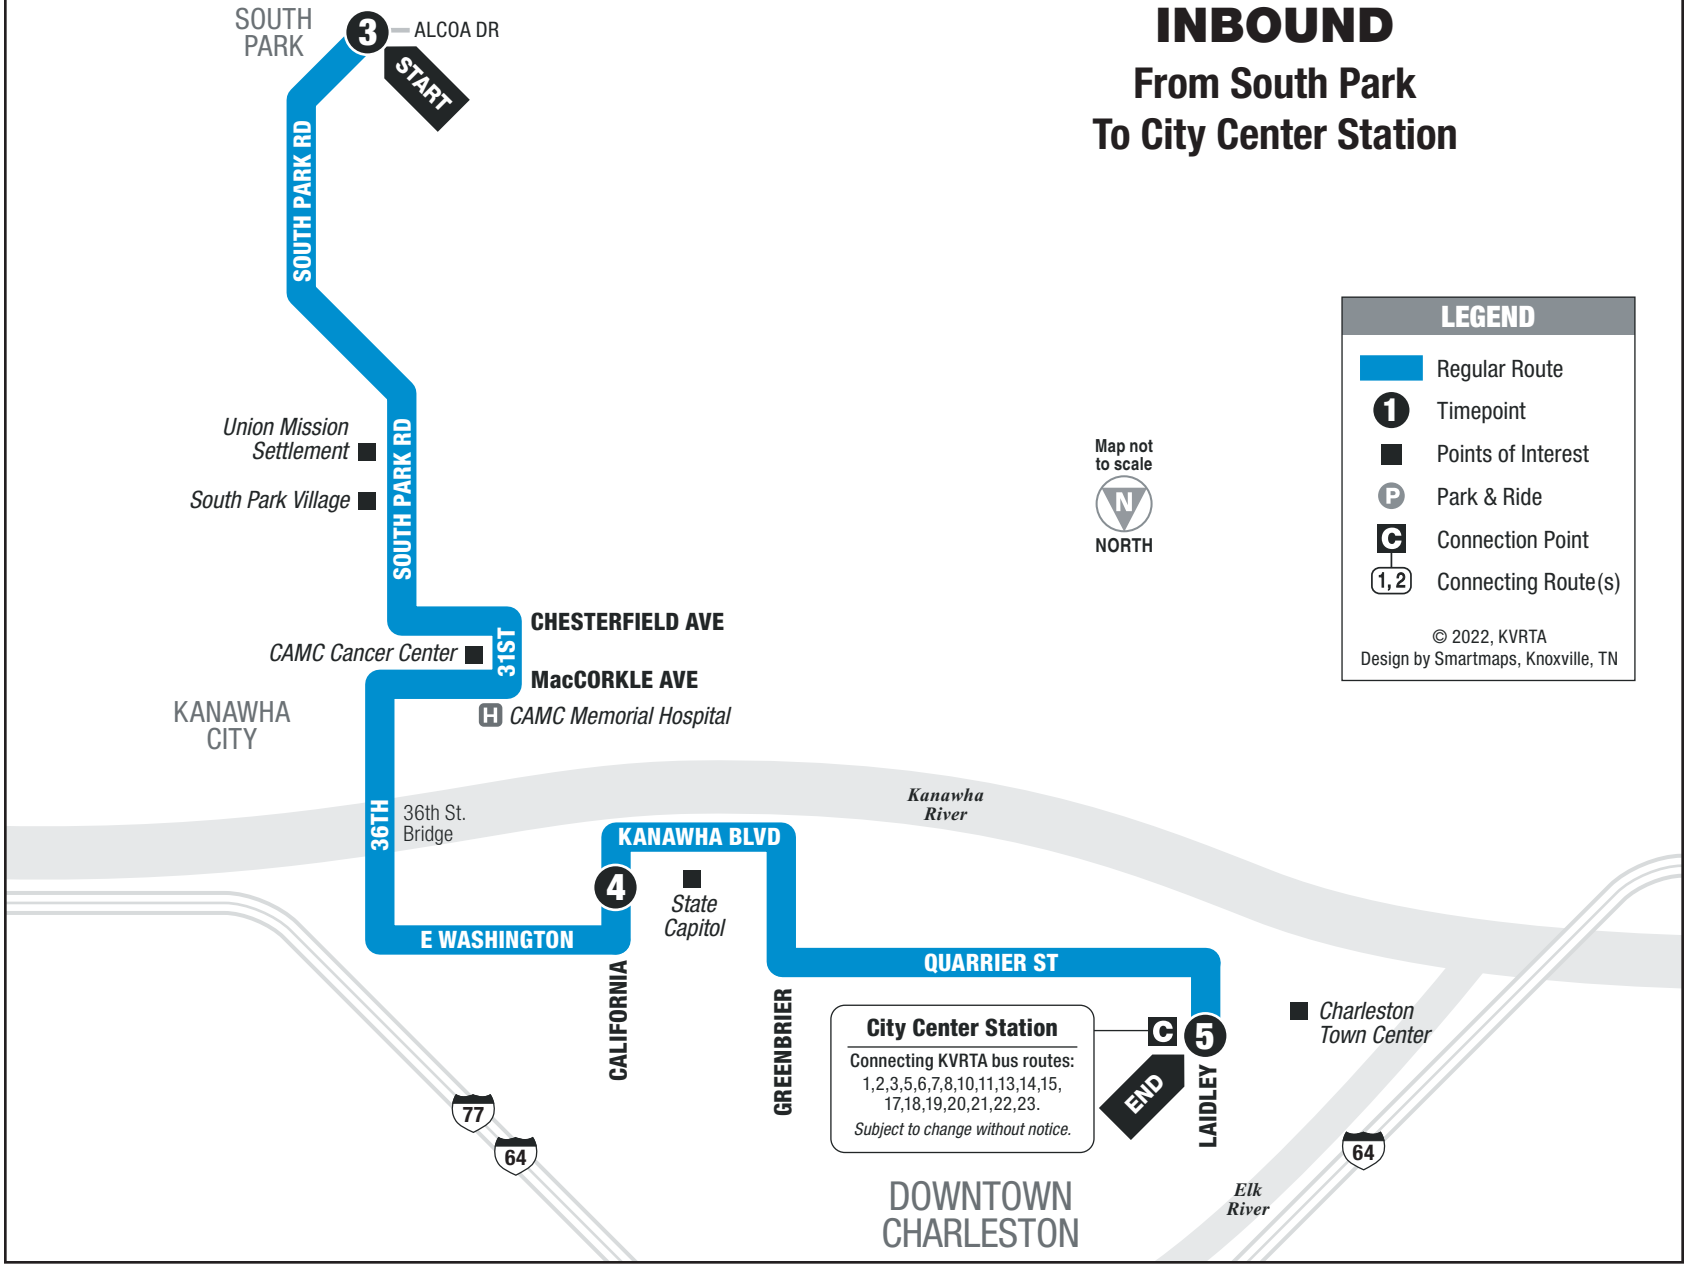

# ROUTE 16

## INBOUND From South Park To City Center Station

**LEGEND**

- █ Regular Route
- 1** Timepoint
- Points of Interest
- P** Park & Ride
- C** Connection Point
- 1,2** Connecting Route(s)

© 2022, KVRTA  
Design by Smartmaps, Knoxville, TN

### MONDAY – SATURDAY • INBOUND FROM SOUTH PARK TO CITY CENTER STATION

	<b>3</b> Alcoa Dr/ South Park	<b>4</b> Capitol Complex	<b>5</b> City Center Station	See other side for trips FROM Downtown Charleston
AM	6:30	6:45	7:00	
	7:30	7:45	8:00	
	8:30	8:45	9:00	
	9:30	9:45	10:00	
PM	10:45	11:00	11:15	
	<b>12:45</b>	<b>1:00</b>	<b>1:15</b>	
	<b>3:00</b>	<b>3:15</b>	<b>3:30</b>	
	<b>4:00</b>	<b>4:15</b>	<b>4:30</b>	
	<b>5:00</b>	<b>5:15</b>	<b>5:30</b>	