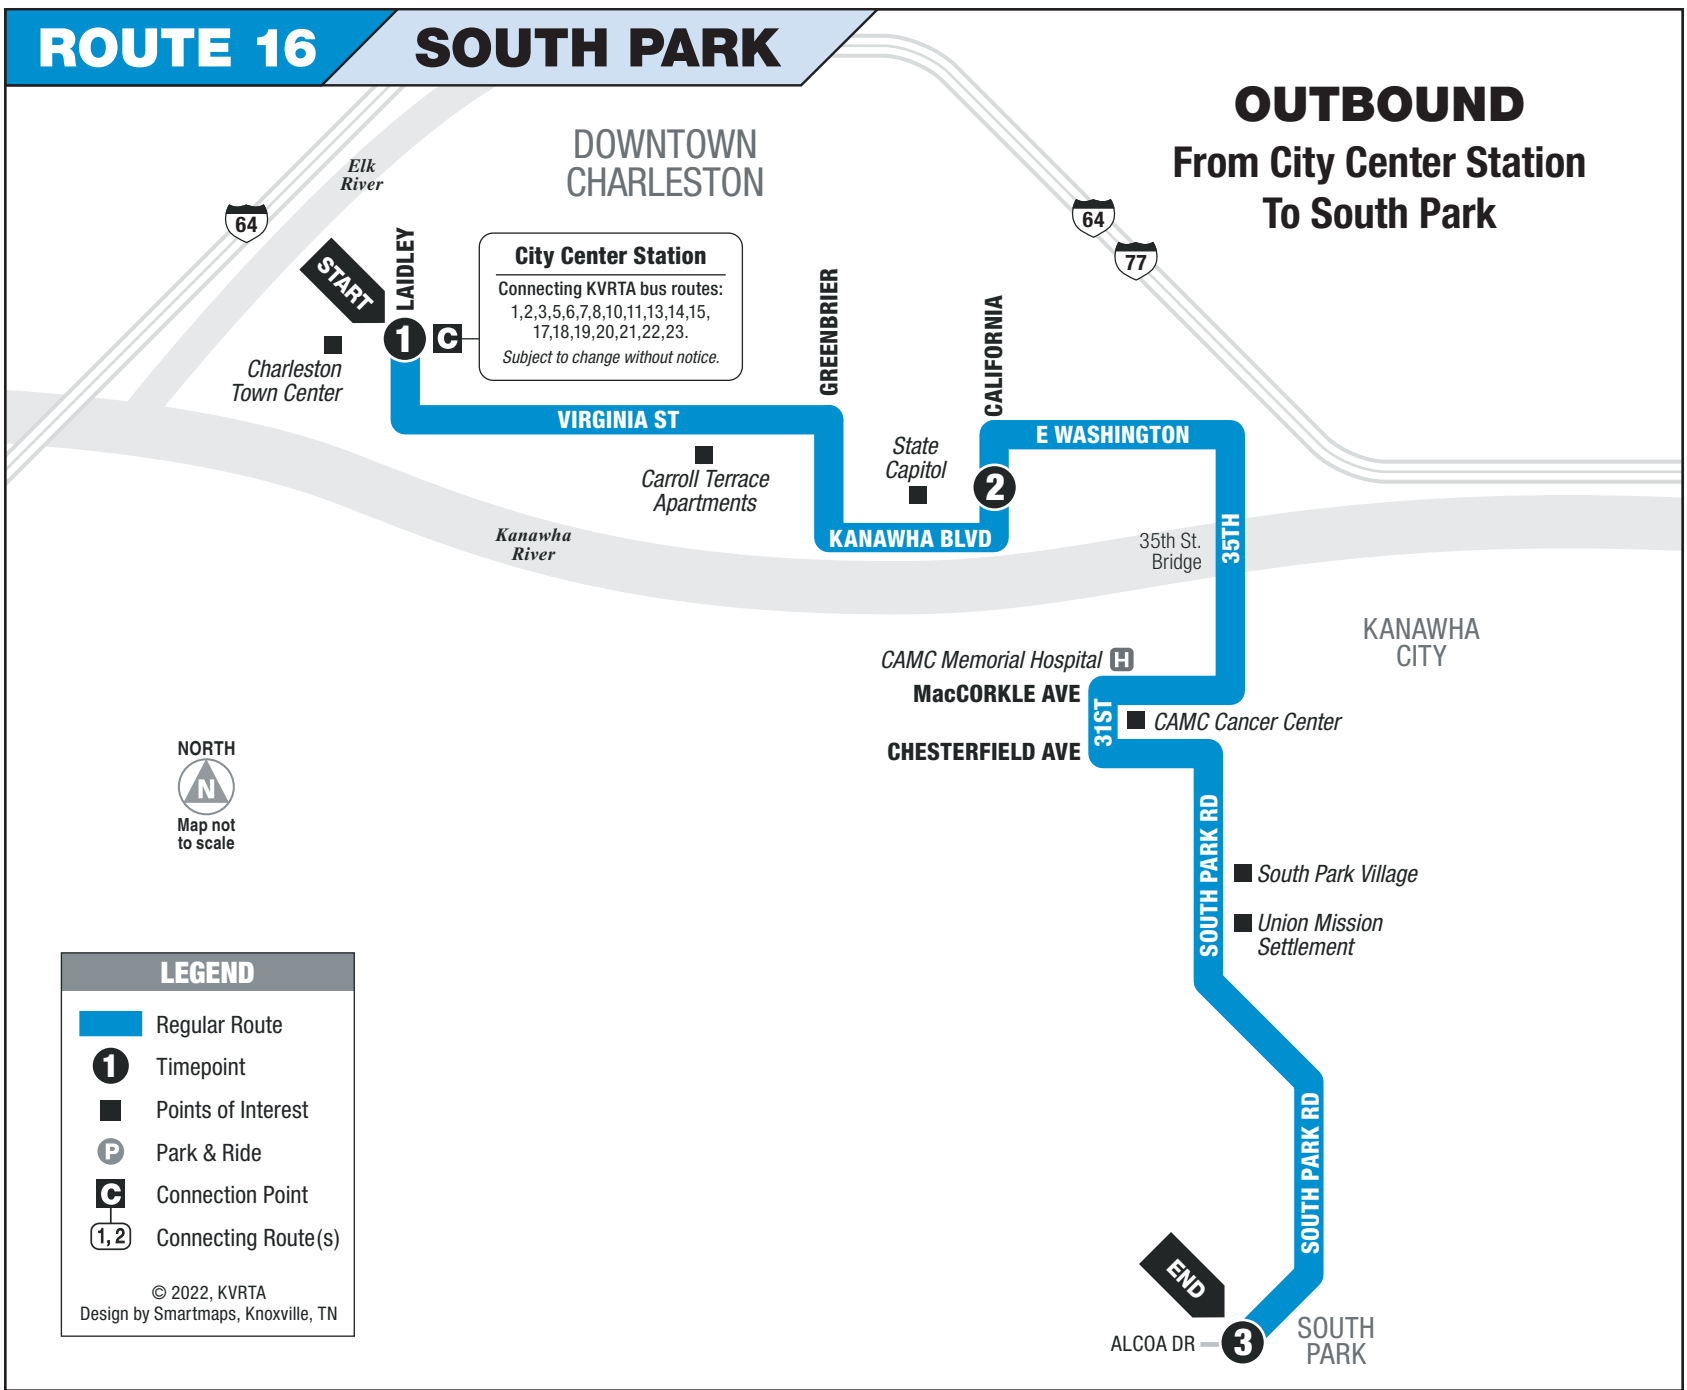

# ROUTE 16

## OUTBOUND From City Center Station To South Park

### MONDAY – SATURDAY • INBOUND FROM SOUTH PARK TO CITY CENTER STATION

	<b>3</b> Alcoa Dr/ South Park	<b>4</b> Capitol Complex	<b>5</b> City Center Station	See other side for trips FROM Downtown Charleston
AM	6:30	6:45	7:00	
	7:30	7:45	8:00	
	8:30	8:45	9:00	
	9:30	9:45	10:00	
PM	10:45	11:00	11:15	
	<b>12:45</b>	<b>1:00</b>	<b>1:15</b>	
	<b>3:00</b>	<b>3:15</b>	<b>3:30</b>	
	<b>4:00</b>	<b>4:15</b>	<b>4:30</b>	
	<b>5:00</b>	<b>5:15</b>	<b>5:30</b>	