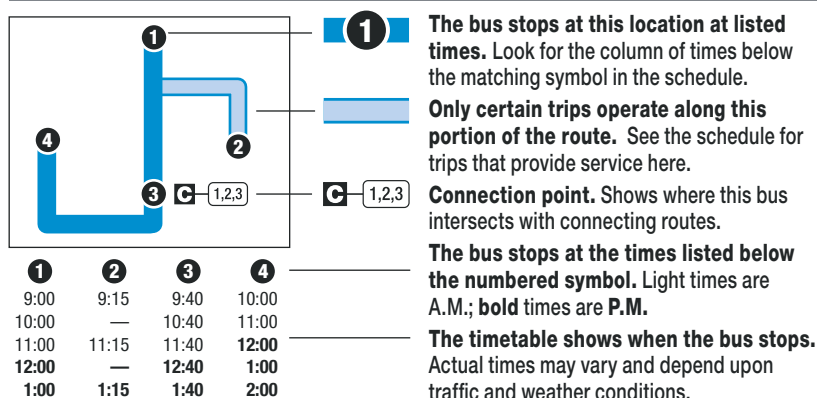

INSTRUCTIONS

For more information call: 343-7586 • www.rideonkrt.com