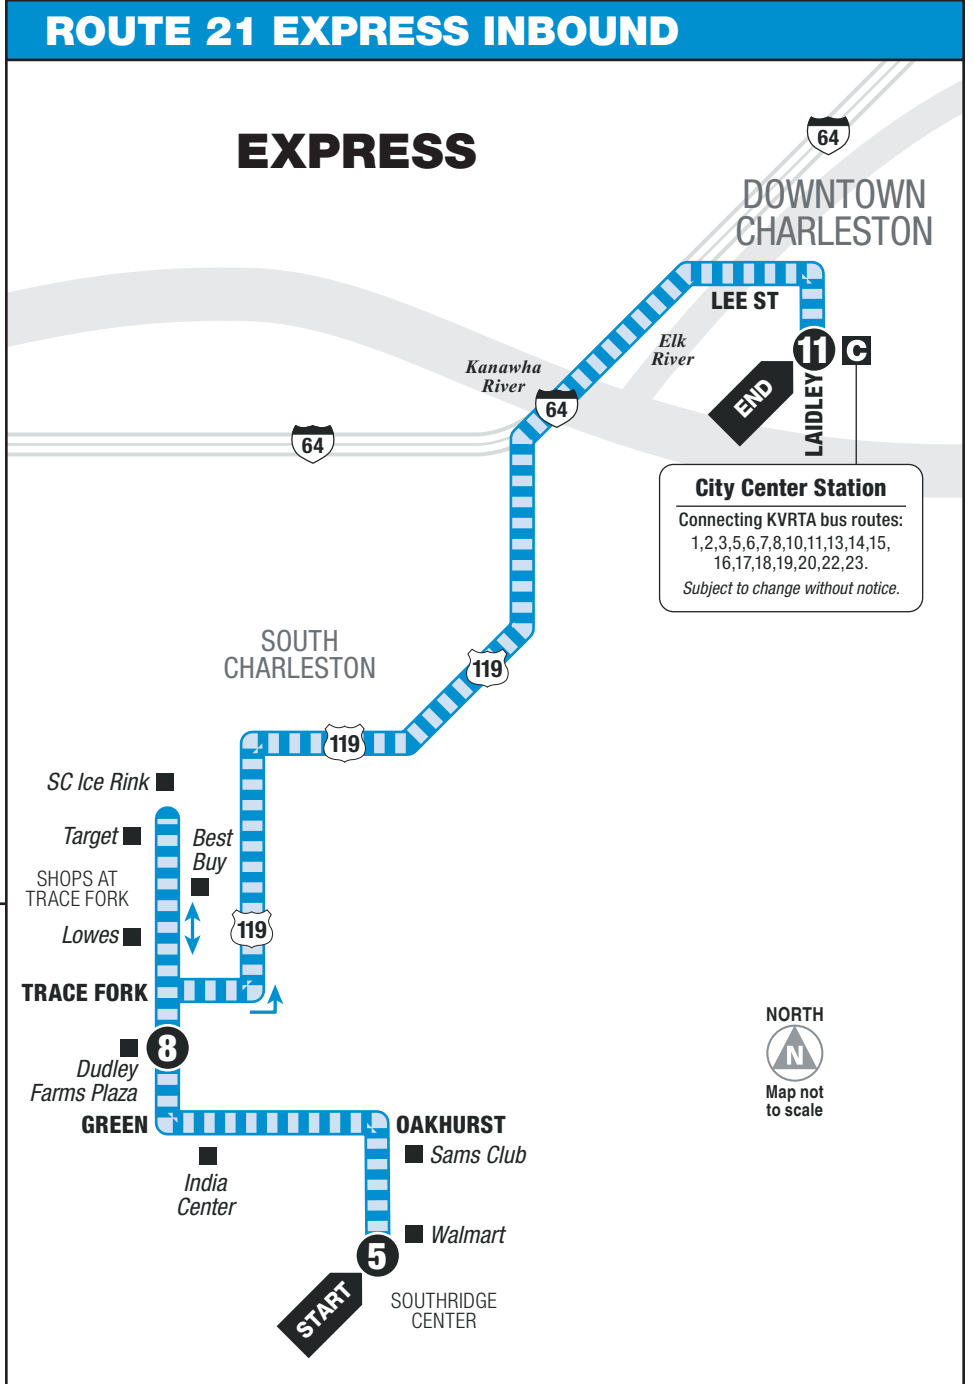

ROUTE 21 SOUTHRIDGE / TRACE FORK / DUDLEY FARMS

INBOUND From Southridge Center To City Center Station