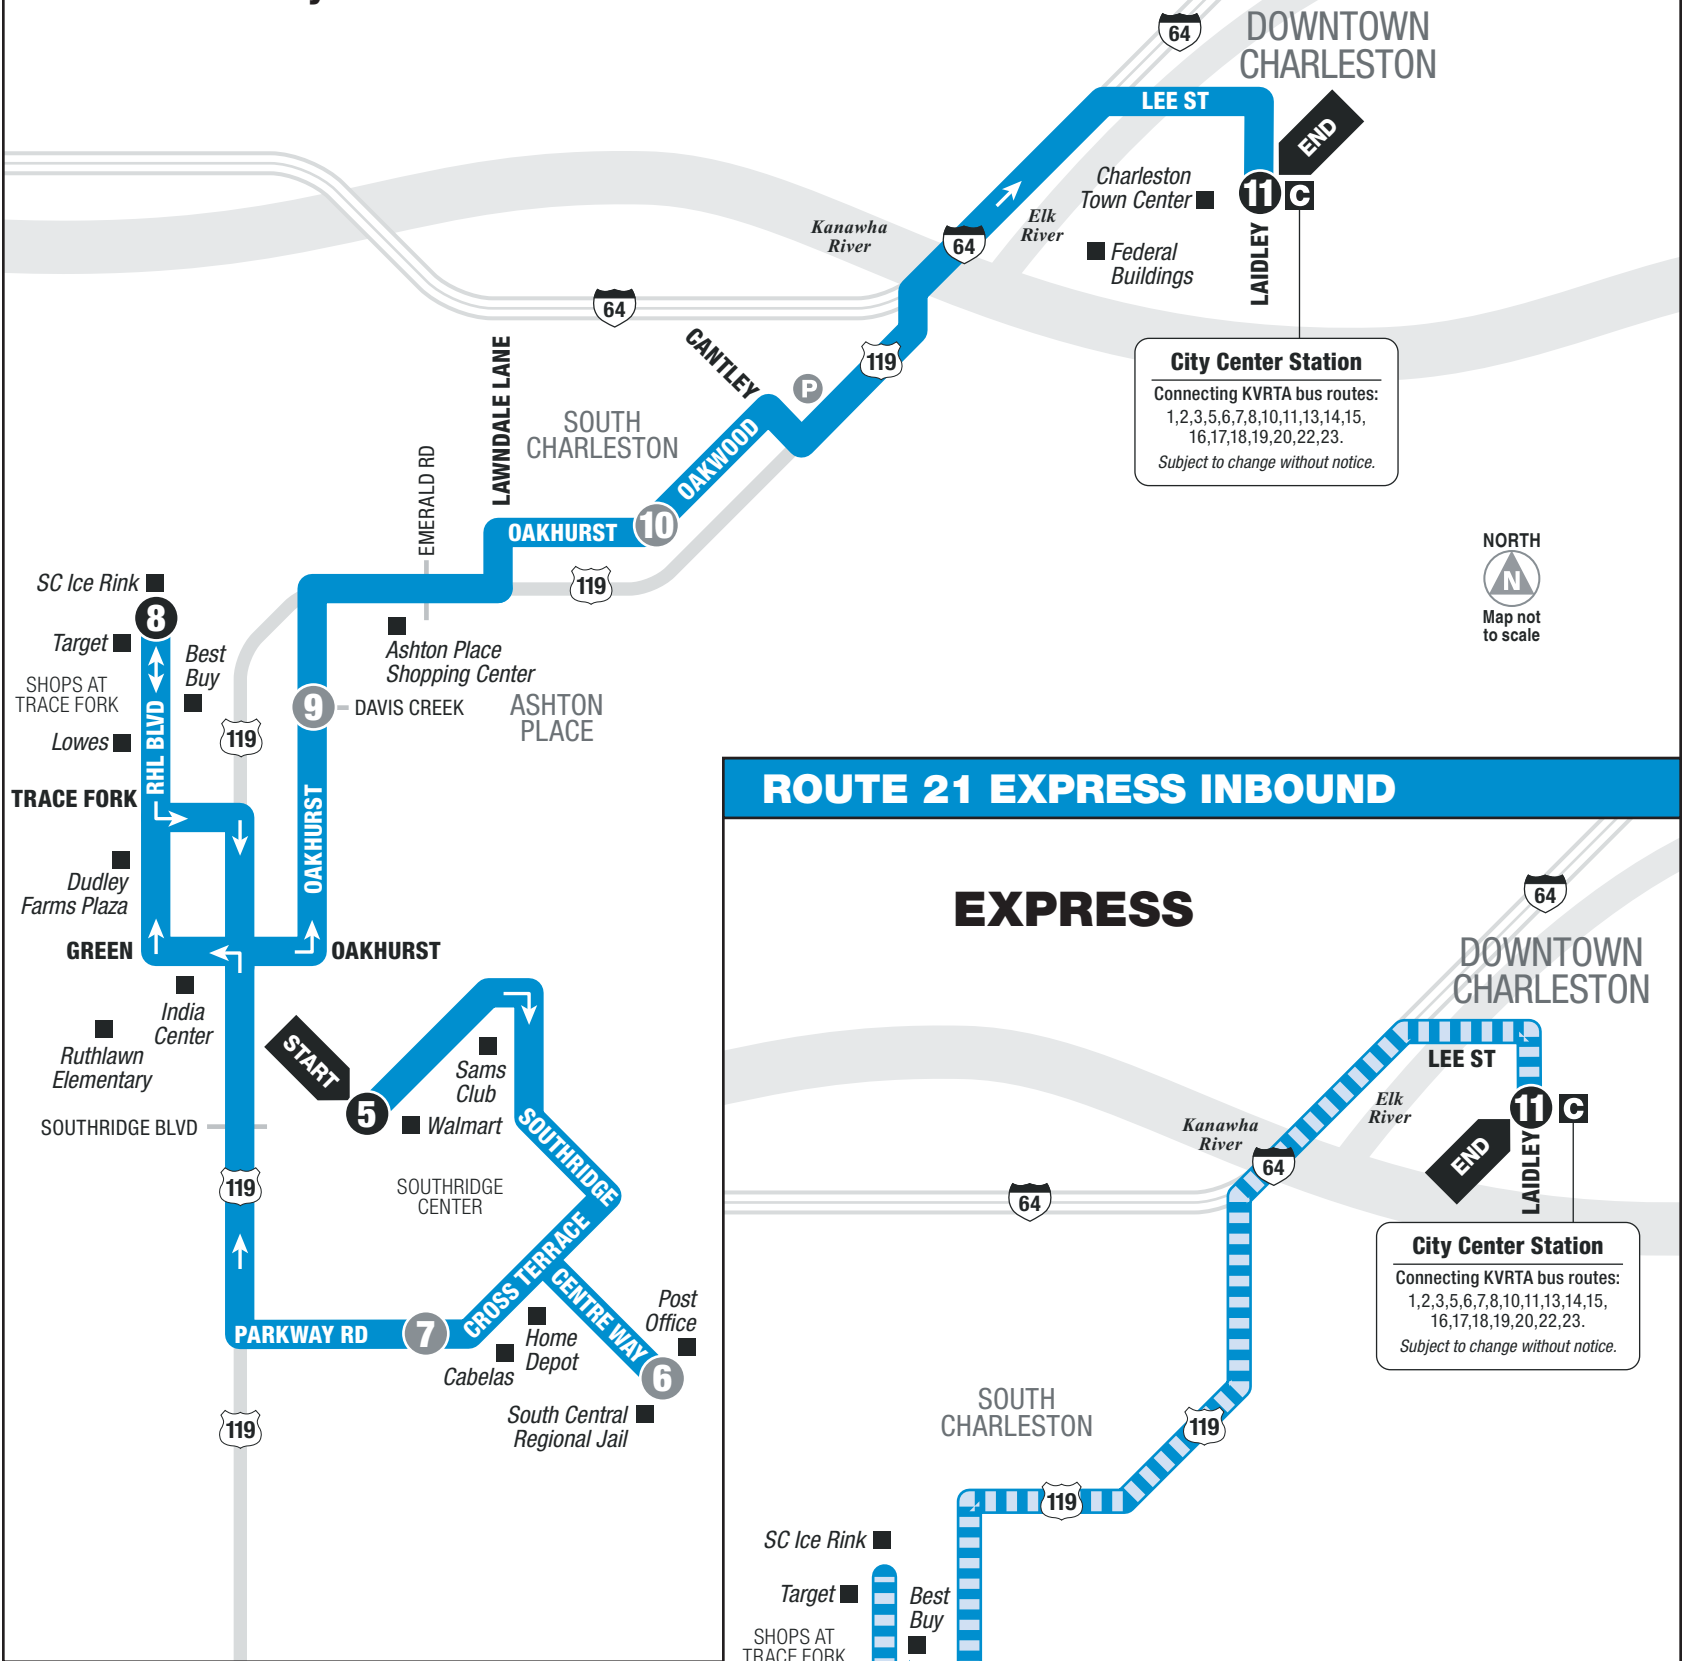

ROUTE 21 SOUTHRIDGE / TRACE FORK / DUDLEY FARMS

INBOUND From Southridge Center To City Center Station