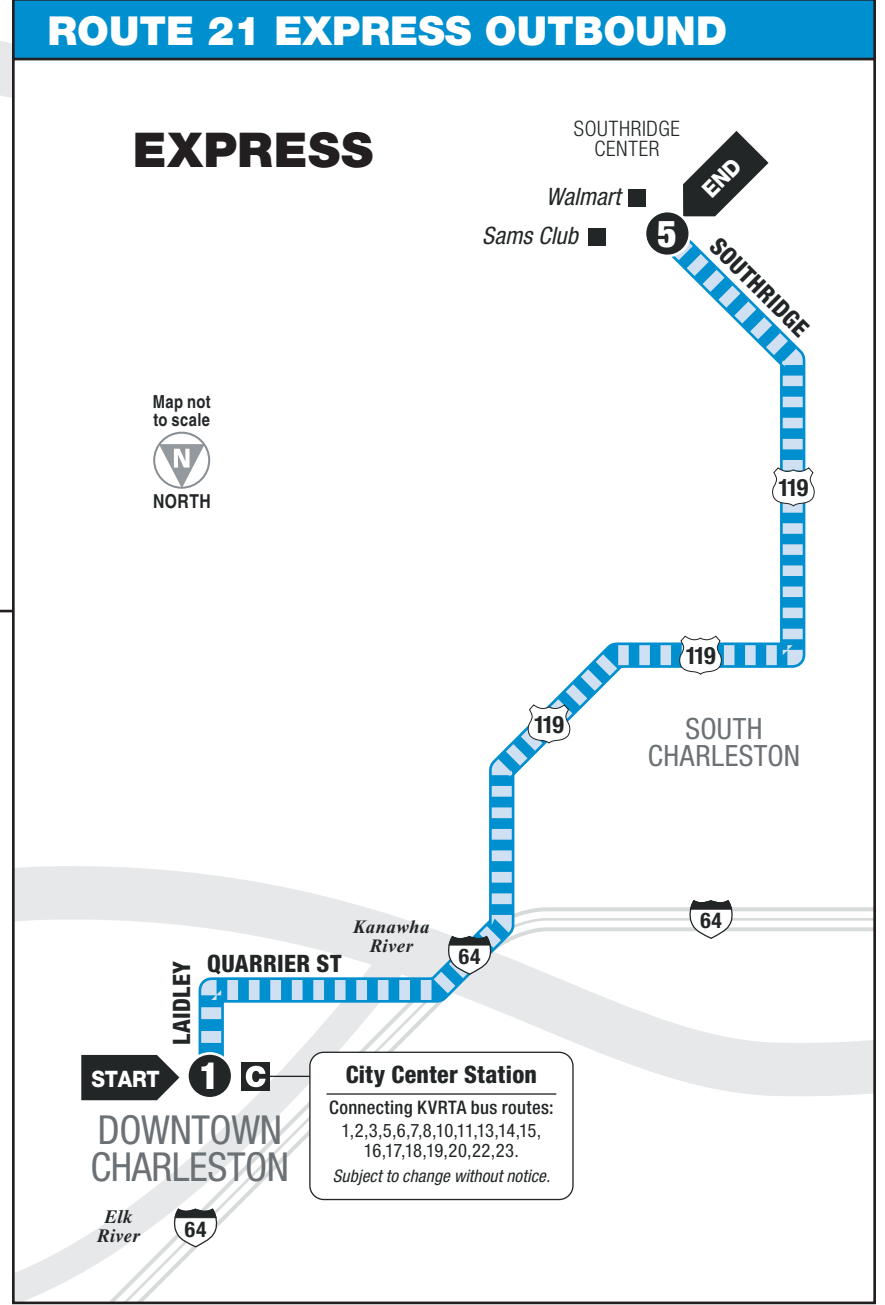

ROUTE 21 SOUTHRIDGE / TRACE FORK / DUDLEY FARMS

OUTBOUND From City Center Station To Southridge Center

MONDAY – SATURDAY • OUTBOUND FROM CITY CENTER STATION TO SOUTHRIDGE CENTER

	1 City Center Station	2 Oakwood at Oakhurst	3 Davis Creek	4 Trace Fork (Ice Rink)	5 Walmart/Southridge Center	See other side for trips TO Downtown Charleston
AM	5:45	5:52	5:57	6:02	6:08 *	
	7:00	7:12	7:17	7:29	7:37 *	
	8:30		Express		8:50	
	9:30	9:42	9:47	9:59	10:07 *	
	11:00	11:12	11:17	11:29	11:37 *	
PM	12:30		Express		12:50	
	1:30	1:42	1:47	1:59	2:07 *	
	3:00	3:12	3:17	3:29	3:37 *	
	4:00		Express		4:20	
	4:30	4:42	4:47	4:59	5:07 *	
	5:00	5:12	5:17	5:29	5:37 *	
	6:00		Express		6:20	
	6:30	6:42	6:47	6:59	7:07 *	
	7:15	7:27	7:32	7:44	7:52 *	
	8:00		Express		8:20	
9:00	9:12	9:17	9:29	9:37 *		
10:30	10:38	Express		10:50		

* Bus continues to South Central Regional Jail and Cross Terrace Boulevard at Parkway Road. See other side for schedule information.

SUNDAY • OUTBOUND FROM CITY CENTER STATION TO SOUTHRIDGE CENTER

	1 City Center Station	2 Oakwood at Oakhurst	3 Davis Creek	4 Trace Fork (Ice Rink)	5 Walmart/Southridge Center	See other side for trips TO Downtown Charleston
AM	8:40	8:51	8:56	9:04	9:10 *	
	10:00	10:12	10:17	10:29	10:37 *	
	11:30		Express		11:50	
PM	1:00	1:12	1:17	1:29	1:37 *	
	2:30	2:42	2:47	2:59	3:07 *	
	4:15		Express		4:35	
	5:00	5:12	5:17	5:29	5:37 *	
	6:30		Express		6:50	
7:15	7:27	7:32	7:44	7:52 *		

KANAWHA VALLEY REGIONAL
TRANSPORTATION AUTHORITY

ROUTE

21
DAILY SERVICE

**Southridge /
Trace Fork /
Dudley Farms / Express**

SERVING:

- Oakwood Road
- Davis Creek
- South Central Regional Jail
- Trace Fork Plaza
- Dudley Farms Plaza
- Southridge Shopping Center