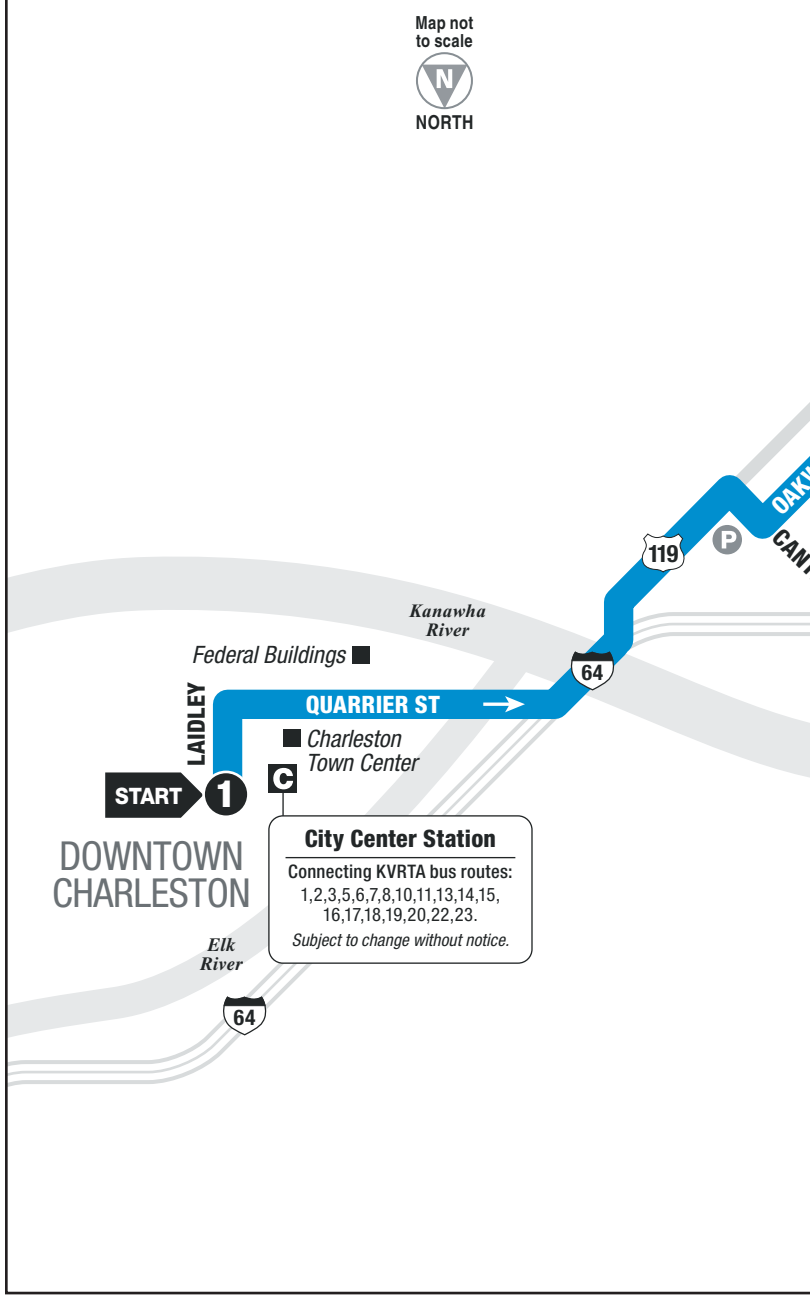

ROUTE 21 SOUTHRIDGE / TRACE FORK / DUDLEY FARMS

OUTBOUND From City Center Station To Southridge Center

MONDAY – SATURDAY • OUTBOUND FROM CITY CENTER STATION TO SOUTHRIDGE CENTER

	1 City Center Station	2 Oakwood at Oakhurst	3 Davis Creek	4 Trace Fork (Ice Rink)	5 Walmart/Southridge Center	See other side for trips TO Downtown Charleston
AM	5:45	5:52	5:57	6:02	6:08 *	
	7:00	7:12	7:17	7:29	7:37 *	
	8:30		Express		8:50	
	9:30	9:42	9:47	9:59	10:07 *	
	11:00	11:12	11:17	11:29	11:37 *	
PM	12:30		Express		12:50	
	1:30	1:42	1:47	1:59	2:07 *	
	3:00	3:12	3:17	3:29	3:37 *	
	4:00		Express		4:20	
	4:30	4:42	4:47	4:59	5:07 *	
	5:00	5:12	5:17	5:29	5:37 *	
	6:00		Express		6:20	
	6:30	6:42	6:47	6:59	7:07 *	
	7:15	7:27	7:32	7:44	7:52 *	
	8:00		Express		8:20	
9:00	9:12	9:17	9:29	9:37 *		
10:30	10:38	Express		10:50		

* Bus continues to South Central Regional Jail and Cross Terrace Boulevard at Parkway Road. See other side for schedule information.

SUNDAY • OUTBOUND FROM CITY CENTER STATION TO SOUTHRIDGE CENTER

	1 City Center Station	2 Oakwood at Oakhurst	3 Davis Creek	4 Trace Fork (Ice Rink)	5 Walmart/Southridge Center	See other side for trips TO Downtown Charleston
AM	8:40	8:51	8:56	9:04	9:10 *	
	10:00	10:12	10:17	10:29	10:37 *	
	11:30		Express		11:50	
PM	1:00	1:12	1:17	1:29	1:37 *	
	2:30	2:42	2:47	2:59	3:07 *	
	4:15		Express		4:35	
	5:00	5:12	5:17	5:29	5:37 *	
	6:30		Express		6:50	
7:15	7:27	7:32	7:44	7:52 *		

KANAWHA VALLEY REGIONAL
TRANSPORTATION AUTHORITY

ROUTE

21
DAILY SERVICE

**Southridge /
Trace Fork /
Dudley Farms / Express**

SERVING:

- Oakwood Road
- Davis Creek
- South Central Regional Jail
- Trace Fork Plaza
- Dudley Farms Plaza
- Southridge Shopping Center