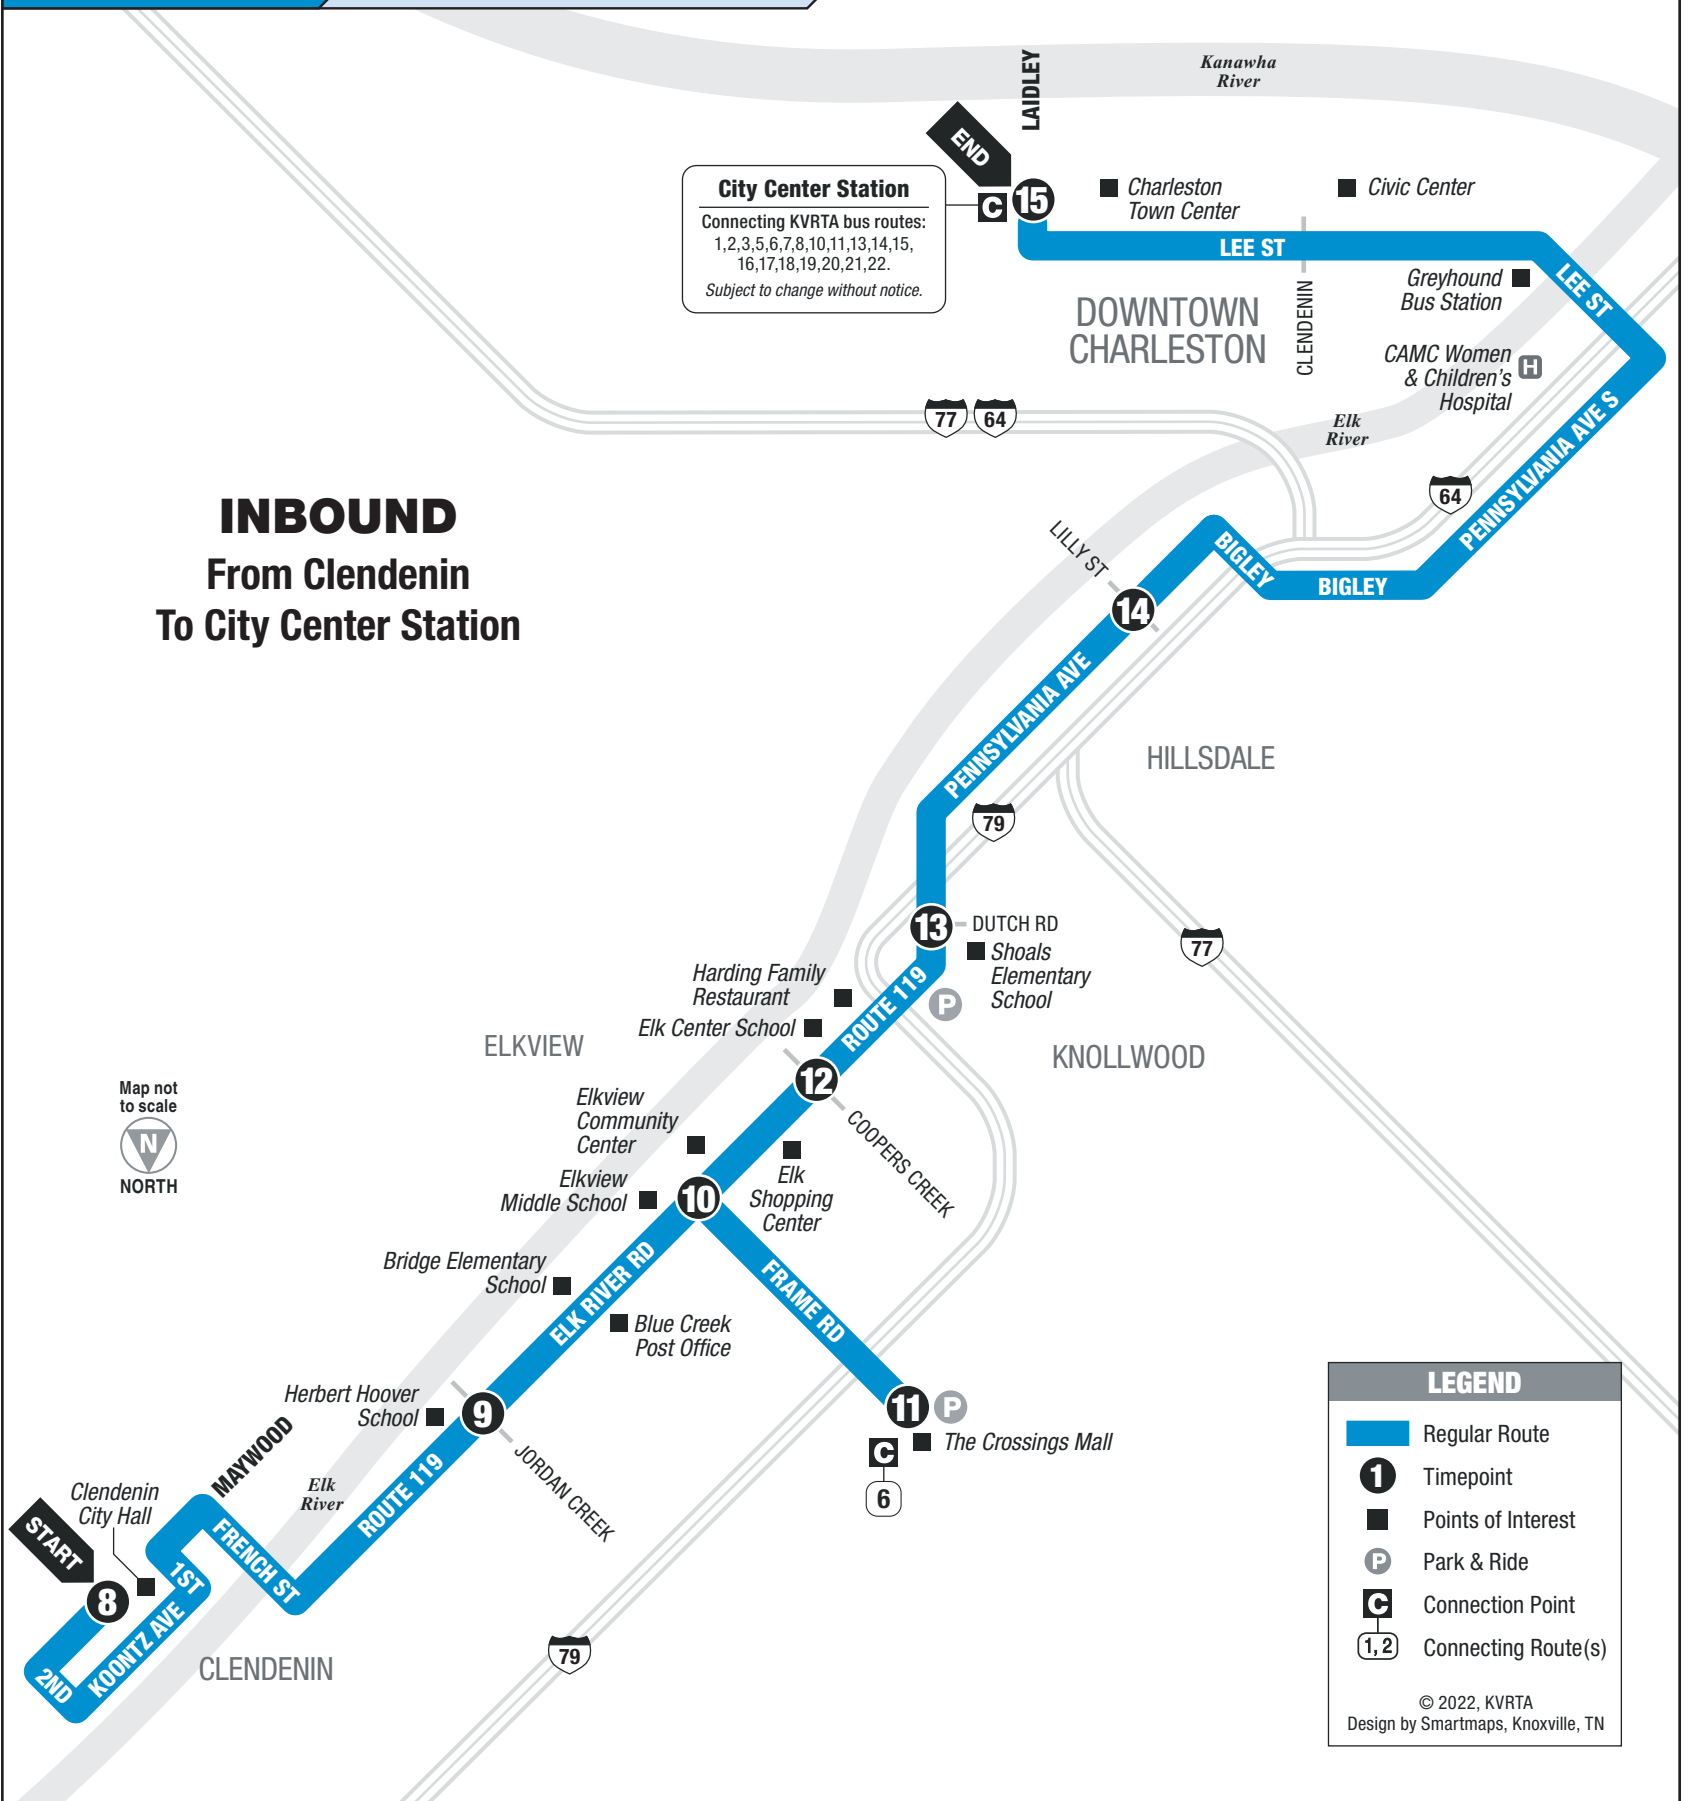

ROUTE 23

CLENDENIN

INBOUND From Clendenin To City Center Station

MONDAY – SATURDAY • INBOUND FROM CLENDENIN TO CITY CENTER STATION

	8 Clendenin	9 Hwy 119 at Jordan Creek	10 Hwy 119 at Frame Rd	11 Crossings Mall	10 Hwy 119 at Frame Rd	12 Hwy 119 at Coopers Creek	13 Hwy 119 at Dutch Rd	14 Hwy 119 at Lilly St	15 City Center Station	See other side for trips FROM Downtown Charleston
AM	6:36	6:45	6:53	6:58	7:03	7:11	7:18	7:21	7:30	
	8:36	8:45	8:53	8:58	9:03	9:11	9:18	9:21	9:30	
	10:36	10:45	10:53	10:58	11:03	11:11	11:18	11:21	11:30	
	12:36	12:45	12:53	12:58	1:03	1:11	1:18	1:21	1:30	
PM	4:21	4:30	4:38	4:43	4:48	4:56	5:03	5:06	5:15	
	6:21	6:30	6:38	6:43	6:48	6:56	7:03	7:06	7:15	
	8:21	8:30	8:38	8:43	8:48	8:56	9:03	9:06	9:15	
	10:21	10:30	10:38	10:43	10:48	10:56	11:03	11:06	11:15	

No Sunday or Holiday Service.

KANAWHA VALLEY REGIONAL
TRANSPORTATION AUTHORITY

ROUTE

23

MONDAY-SATURDAY

Clendenin

SERVING:

- CAMC Women And Children's Division
- Mink Shoals
- Big Chimney
- Elkview
- Crossings Mall
- Elkview Middle School
- Herbert Hoover High School
- Clendenin

Effective
4.2022