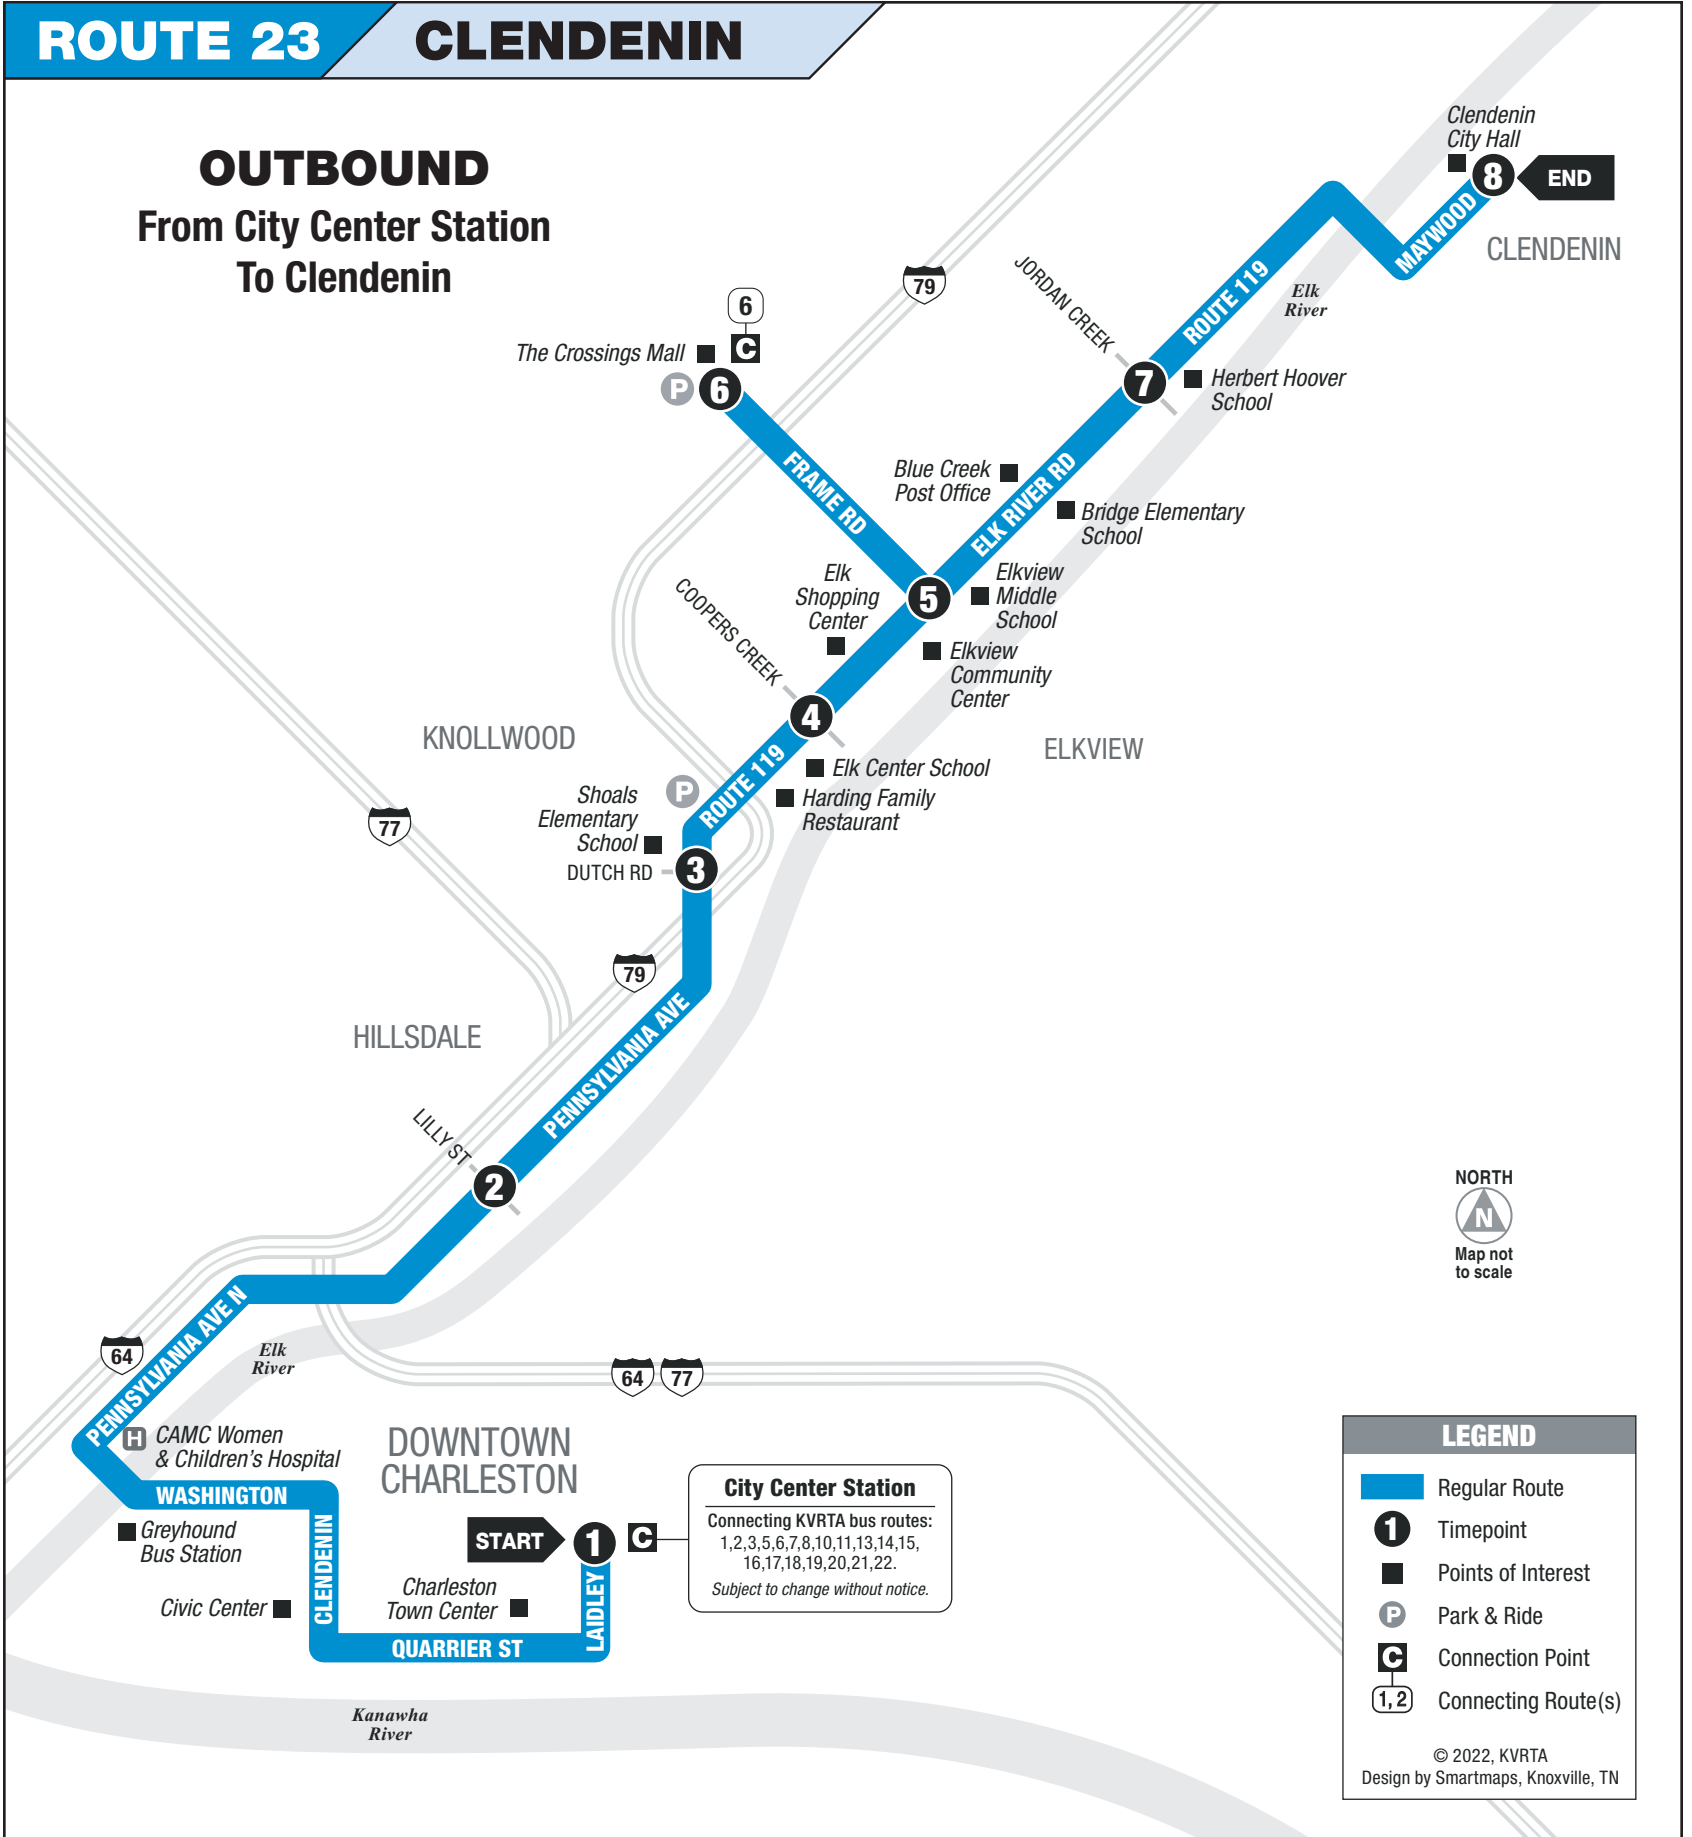

ROUTE 23

CLENDENIN

OUTBOUND

From City Center Station
To Clendenin

LEGEND

- Regular Route
- 1 Timepoint
- Points of Interest
- P Park & Ride
- C Connection Point
- 1,2 Connecting Route(s)

© 2022, KVRTA
Design by Smartmaps, Knoxville, TN

MONDAY – SATURDAY • OUTBOUND FROM CITY CENTER STATION TO CLENDENIN

	1 City Center Station	2 Hwy 119 at Lilly St	3 Hwy 119 at Dutch Rd	4 Hwy 119 at Coopers Creek	5 Hwy 119 at Frame Rd	6 Crossings Mall	5 Hwy 119 at Frame Rd	7 Hwy 119 at Jordan Creek	8 Clendenin	See other side for trips TO Downtown Charleston
AM	5:30	5:39	5:42	5:49	5:57	6:02	6:07	6:15	6:24	
	7:30	7:39	7:42	7:49	7:57	8:02	8:07	8:15	8:24	
	9:30	9:39	9:42	9:49	9:57	10:02	10:07	10:15	10:24	
	11:30	11:39	11:42	11:49	11:57	12:02	12:07	12:15	12:24	
PM	3:15	3:24	3:27	3:34	3:42	3:47	3:52	4:00	4:09	
	5:15	5:24	5:27	5:34	5:42	5:47	5:52	6:00	6:09	
	7:15	7:24	7:27	7:34	7:42	7:47	7:52	8:00	8:09	
	9:20	9:29	9:32	9:39	9:47	9:52	9:57	10:05	10:14	

No Sunday or Holiday Service.

Please have your fare ready before boarding the bus.

INFORMATION

No smoking, no pets, no food or open beverages, no playing audio devices.

For safety's sake, please be seated after boarding the bus and remain seated at all times. After ringing the bell for your destination, stay seated until the bus comes to a complete stop. When boarding or exiting the bus, use extreme caution on steps and around the doors. Do not attempt to cross the street in front of the bus after exiting and wait for traffic to clear before crossing. Shirts and shoes must be worn while riding the bus. Litter receptacles are located at the front of the bus. Please help us keep our buses clean!

Senior Citizens and handicapped individuals with proper I.D. or those who present a valid Medicare Card may ride any KVRTA bus (except commuter buses) for 1/2 fare. Contact KVRTA for details at 343-7586.

Notice of Title VI Rights
It is a KVRTA policy that we do not discriminate based on race, gender, color or national origin. Any inquires or complaints related to Title VI may be sent in writing to the General Manager, P.O. Box 1188, Charleston, WV 25324 or calling 304-343-3840. A downloadable form is available on KVRTA website www.rideonkrt.com

INSTRUCTIONS

1 The bus stops at this location at listed times. Look for the column of times below the matching symbol in the schedule.

Only certain trips operate along this portion of the route. See the schedule for trips that provide service here.

C 1,2,3 Connection point. Shows where this bus intersects with connecting routes.

The bus stops at the times listed below the numbered symbol. Light times are A.M.; bold times are P.M.

The timetable shows when the bus stops. Actual times may vary and depend upon traffic and weather conditions.

1	2	3	4
9:00	9:15	9:40	10:00
10:00	—	10:40	11:00
11:00	11:15	11:40	12:00
12:00	—	12:40	1:00
1:00	1:15	1:40	2:00

For more information call: 343-7586 • www.rideonkrt.com