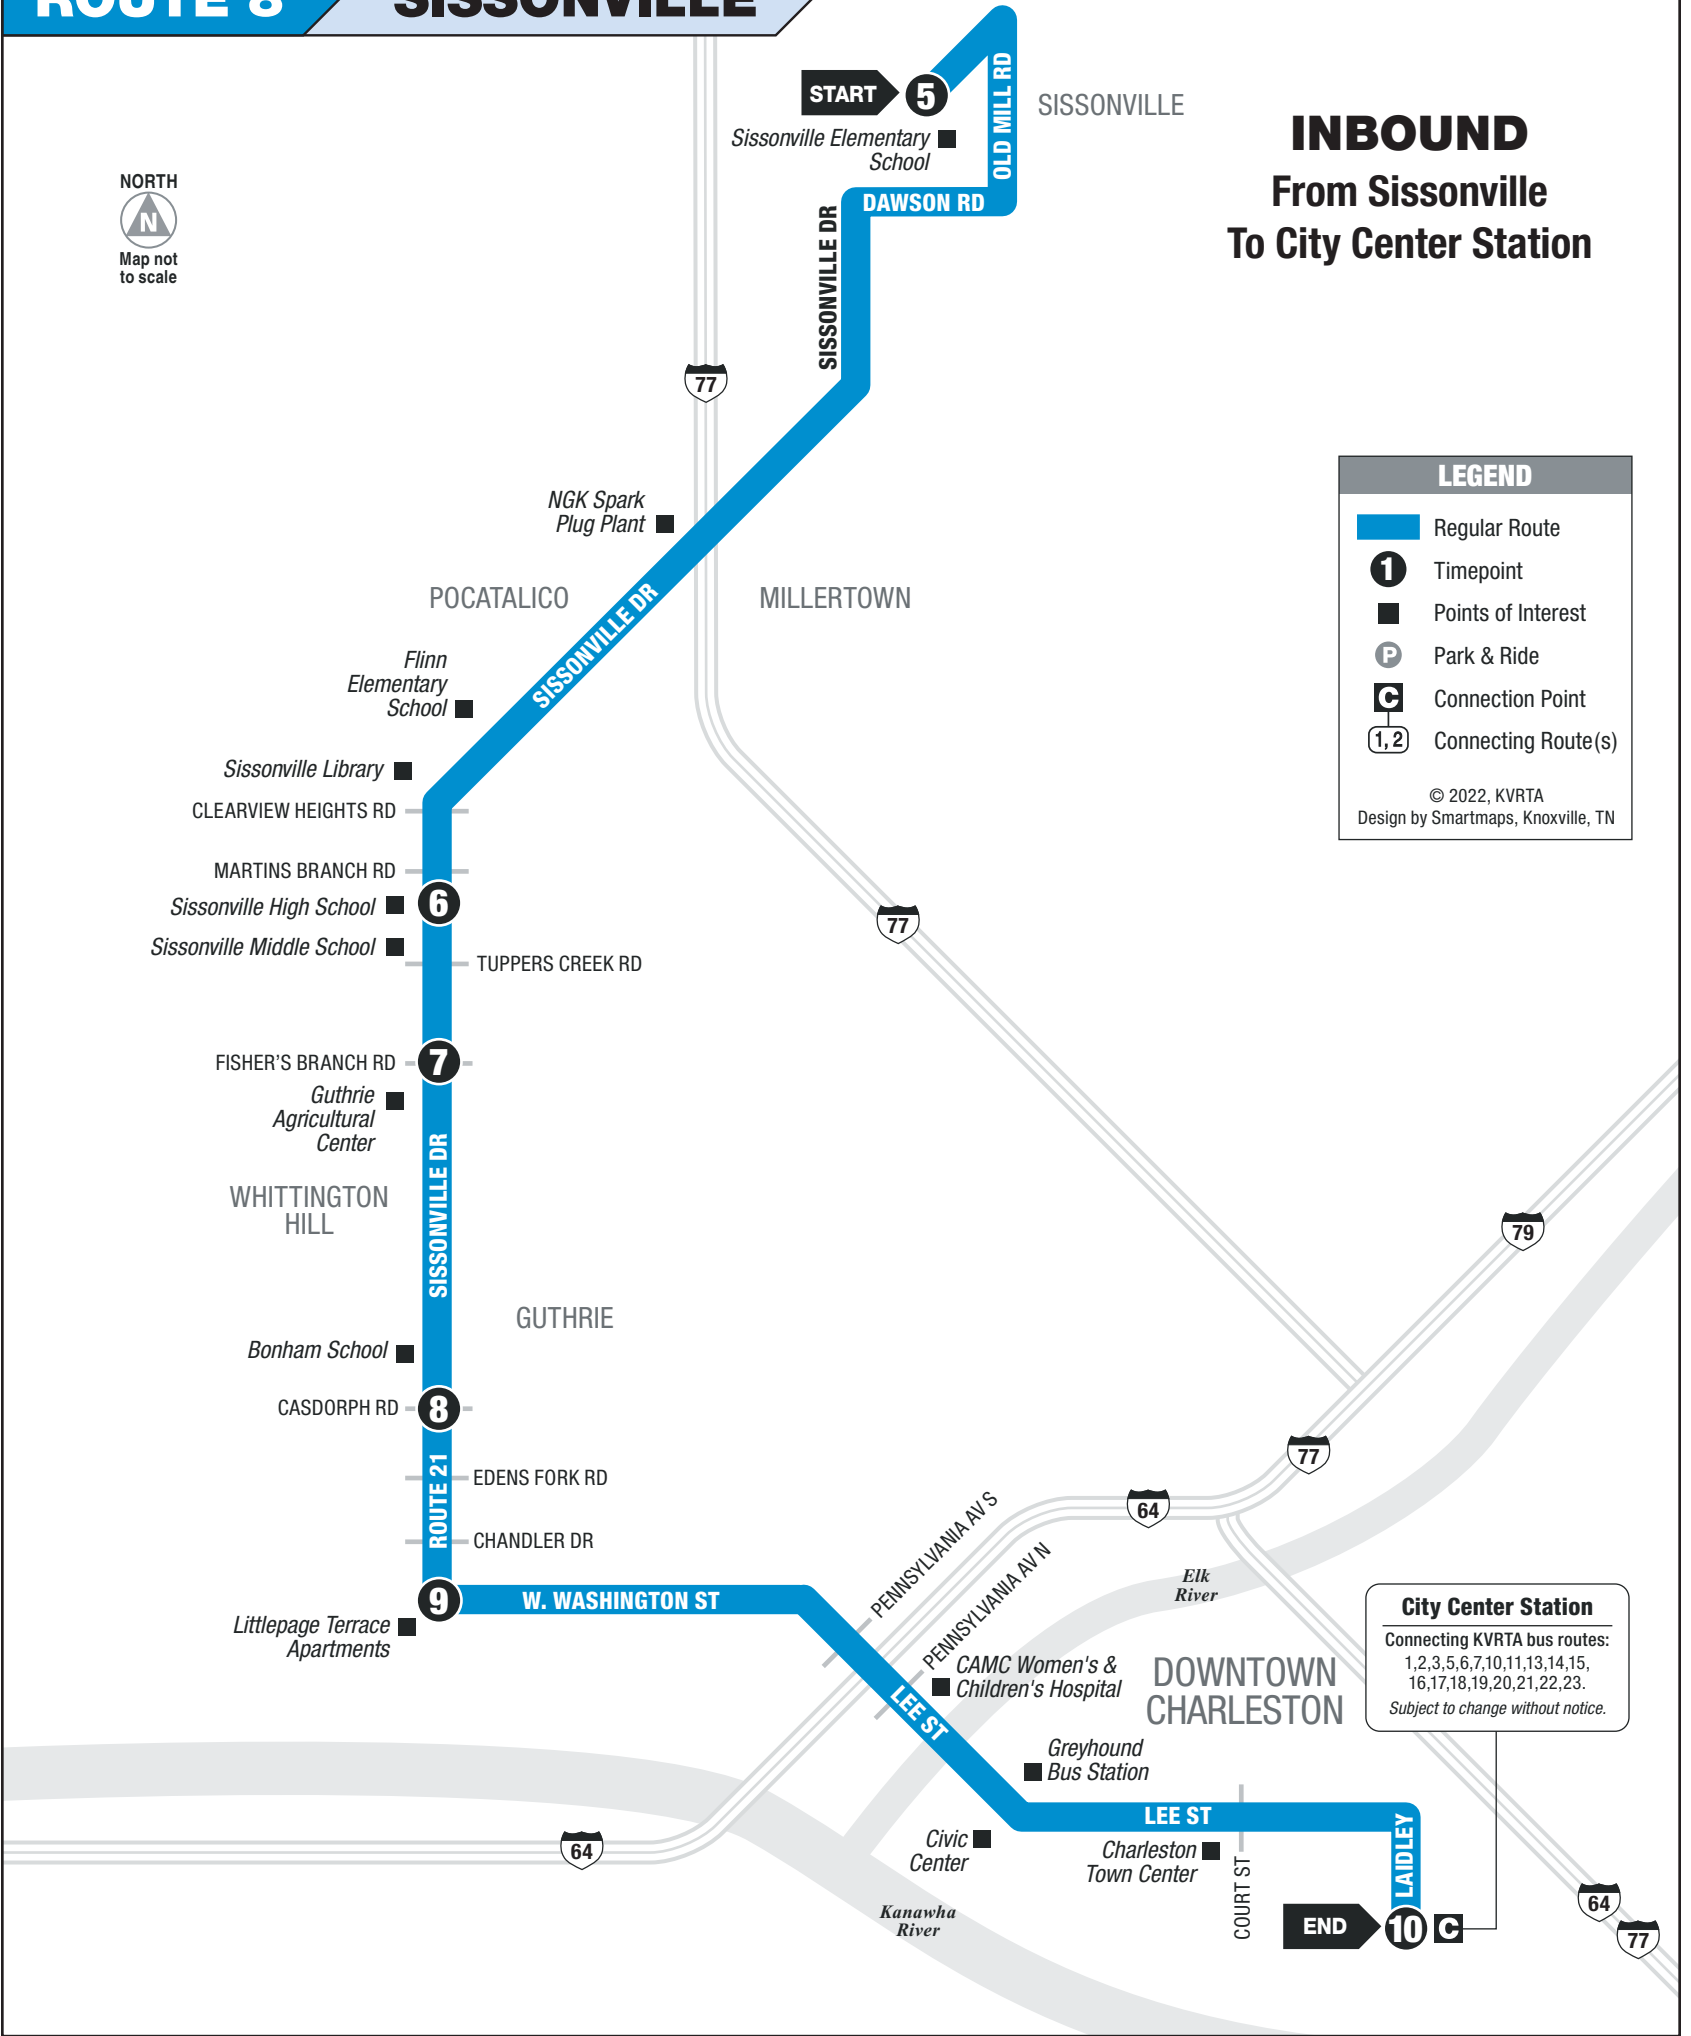

ROUTE 8

SISSONVILLE

INBOUND
From Sissonville
To City Center Station

LEGEND

- █ Regular Route
- **1** Timepoint
- Points of Interest
- P Park & Ride
- C Connection Point
- 1,2 Connecting Route(s)

© 2022, KVRTA
Design by Smartmaps, Knoxville, TN

City Center Station
Connecting KVRTA bus routes:
1,2,3,5,6,7,10,11,13,14,15,
16,17,18,19,20,21,22,23.
Subject to change without notice.

MONDAY – SATURDAY • INBOUND FROM SISSONVILLE TO CITY CENTER STATION

	5 Sissonville	6 Sissonville High School	7 Fisher's Branch	8 Casdorph Road	9 Littlepage Terrace	10 City Center Station	<i>See other side for trips TO Sissonville</i>
AM	6:45 8:15	6:55 8:25	7:00 8:30	7:07 8:37	7:11 8:41	7:30 9:00	
PM	2:45 4:20 5:43	2:55 4:30 5:52	3:00 4:35 5:57	3:07 4:42 6:02	3:11 4:46 6:07	3:30 4:58 —	

No Sunday or Holiday Service.

KANAWHA VALLEY REGIONAL
TRANSPORTATION AUTHORITY

ROUTE

8

MONDAY-SATURDAY

Sissonville

SERVING:

- West Washington Street
- Route 21 & Edens Fork
- Sissonville Middle School
- Sissonville High School
- NGK Spark Plug Plant
- Pocatatico

Effective
4.2022