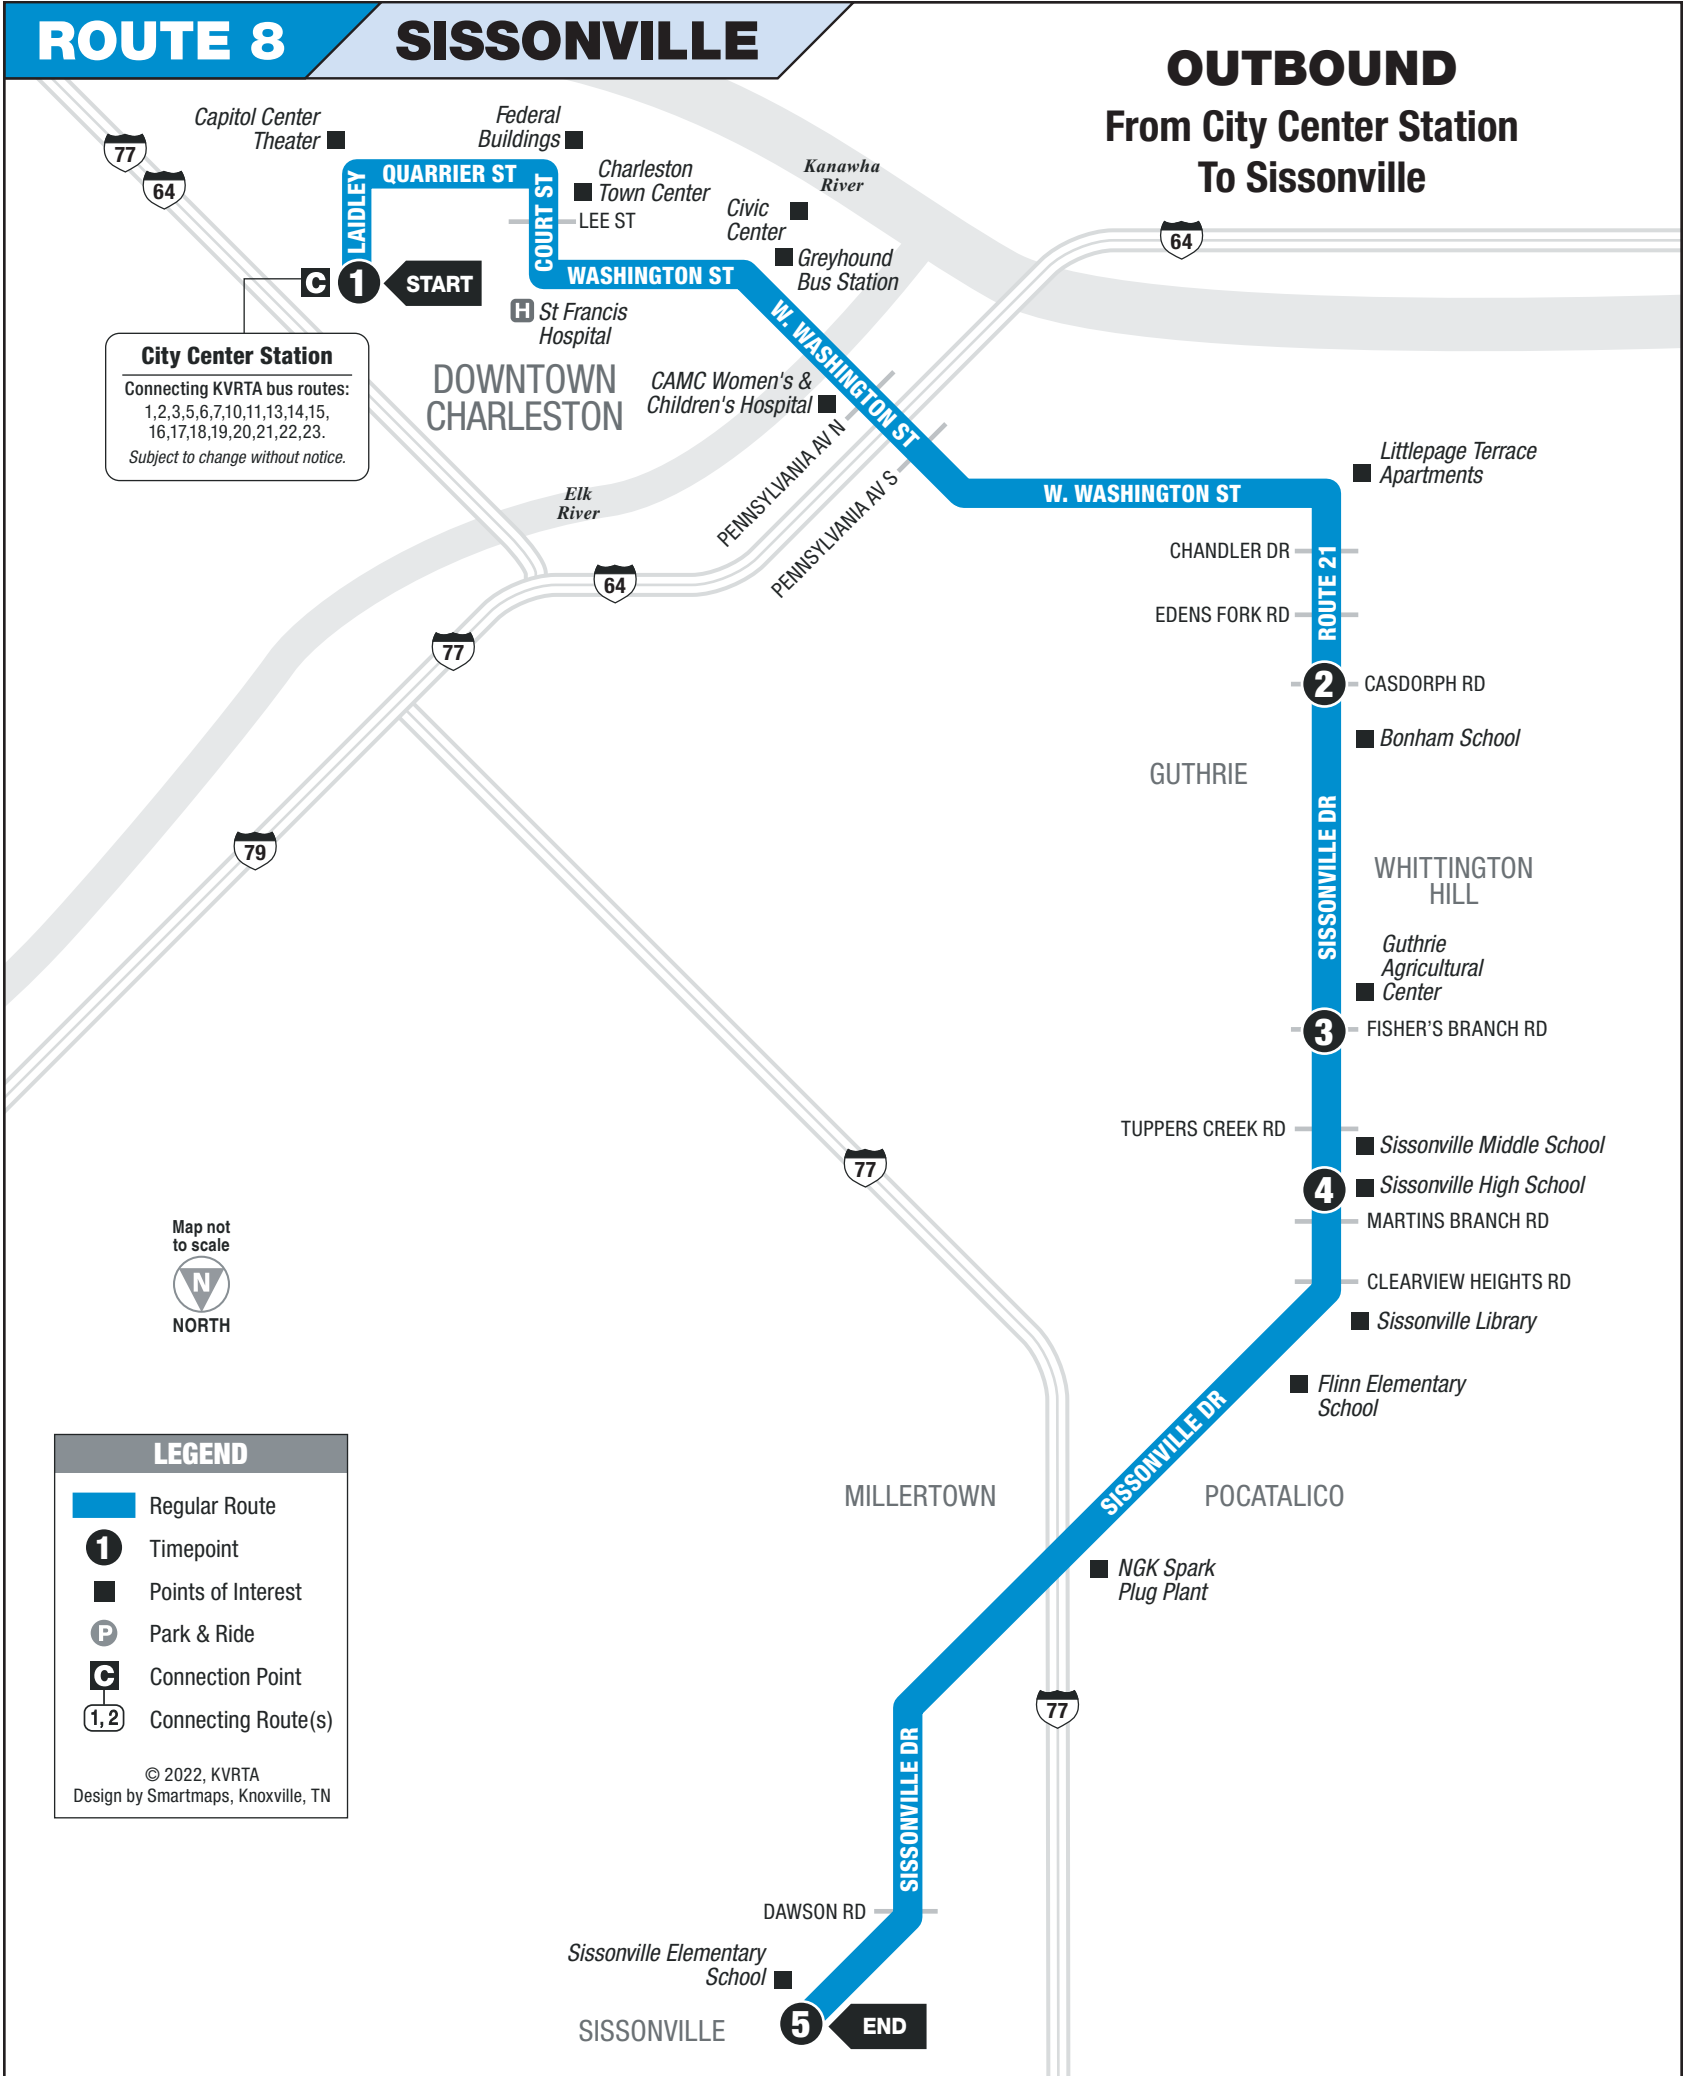

ROUTE 8

SISSONVILLE

OUTBOUND

From City Center Station To Sissonville

City Center Station
Connecting KVRTA bus routes:
1, 2, 3, 5, 6, 7, 10, 11, 13, 14, 15,
16, 17, 18, 19, 20, 21, 22, 23.
Subject to change without notice.

LEGEND

- Regular Route
- Timepoint
- Points of Interest
- Park & Ride
- Connection Point
- Connecting Route(s)

© 2022, KVRTA
Design by Smartmaps, Knoxville, TN

MONDAY – SATURDAY • OUTBOUND FROM CITY CENTER STATION TO SISSONVILLE

	1 City Center Station	2 Casdorh Road	3 Fisher's Branch	4 Sissonville High School	5 Sissonville	See other side for trips TO Downtown Charleston
AM	—	6:25	6:30	6:35	6:42	
	7:30	7:50	7:57	8:02	8:12	
	9:00	9:20	9:27	9:32	9:42	
PM	2:00	2:20	2:27	2:32	2:42	
	3:30	3:50	3:57	4:02	4:17	
	5:00	5:20	5:27	5:32	5:43	

No Sunday or Holiday Service.

Please have your fare ready before boarding the bus.

INFORMATION

No smoking, no pets, no food or open beverages, no playing audio devices.

For safety's sake, please be seated after boarding the bus and remain seated at all times. After ringing the bell for your destination, stay seated until the bus comes to a complete stop. When boarding or exiting the bus, use extreme caution on steps and around the doors. Do not attempt to cross the street in front of the bus after exiting and wait for traffic to clear before crossing. Shirts and shoes must be worn while riding the bus. Litter receptacles are located at the front of the bus. Please help us keep our buses clean!

Senior Citizens and handicapped individuals with proper I.D. or those who present a valid Medicare Card may ride any KVRTA bus (except commuter buses) for 1/2 fare. Contact KVRTA for details at 343-7586.

Notice of Title VI Rights
It is a KVRTA policy that we do not discriminate based on race, gender, color or national origin. Any inquires or complaints related to Title VI may be sent in writing to the General Manager, P.O. Box 1188, Charleston, WV 25324 or calling 304-343-3840. A downloadable form is available on KVRTA website www.rideonkrt.com

INSTRUCTIONS

1 The bus stops at this location at listed times. Look for the column of times below the matching symbol in the schedule.

2 Only certain trips operate along this portion of the route. See the schedule for trips that provide service here.

C **1,2,3** Connection point. Shows where this bus intersects with connecting routes.

1 The bus stops at the times listed below the numbered symbol. Light times are A.M.; bold times are P.M.

The timetable shows when the bus stops. Actual times may vary and depend upon traffic and weather conditions.

1	2	3	4
9:00	9:15	9:40	10:00
10:00	—	10:40	11:00
11:00	11:15	11:40	12:00
12:00	—	12:40	1:00
1:00	1:15	1:40	2:00

For more information call: 343-7586 • www.rideonkrt.com