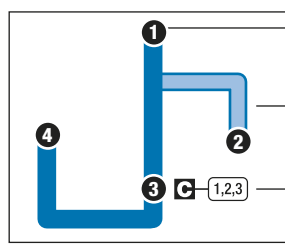

INSTRUCTIONS

1	2	3	4
9:00	9:15	9:40	10:00
10:00	—	10:40	11:00
11:00	11:15	11:40	12:00
12:00	—	12:40	1:00
1:00	1:15	1:40	2:00

- **1** The bus stops at this location at listed times. Look for the column of times below the matching symbol in the schedule.
- Only certain trips operate along this portion of the route. See the schedule for trips that provide service here.
- **G** 1,2,3 Connection point. Shows where this bus intersects with connecting routes.
- The bus stops at the times listed below the numbered symbol. Light times are A.M.; bold times are P.M.
- The timetable shows when the bus stops. Actual times may vary and depend upon traffic and weather conditions.

For more information call: 343-7586 • www.rideonkrt.com