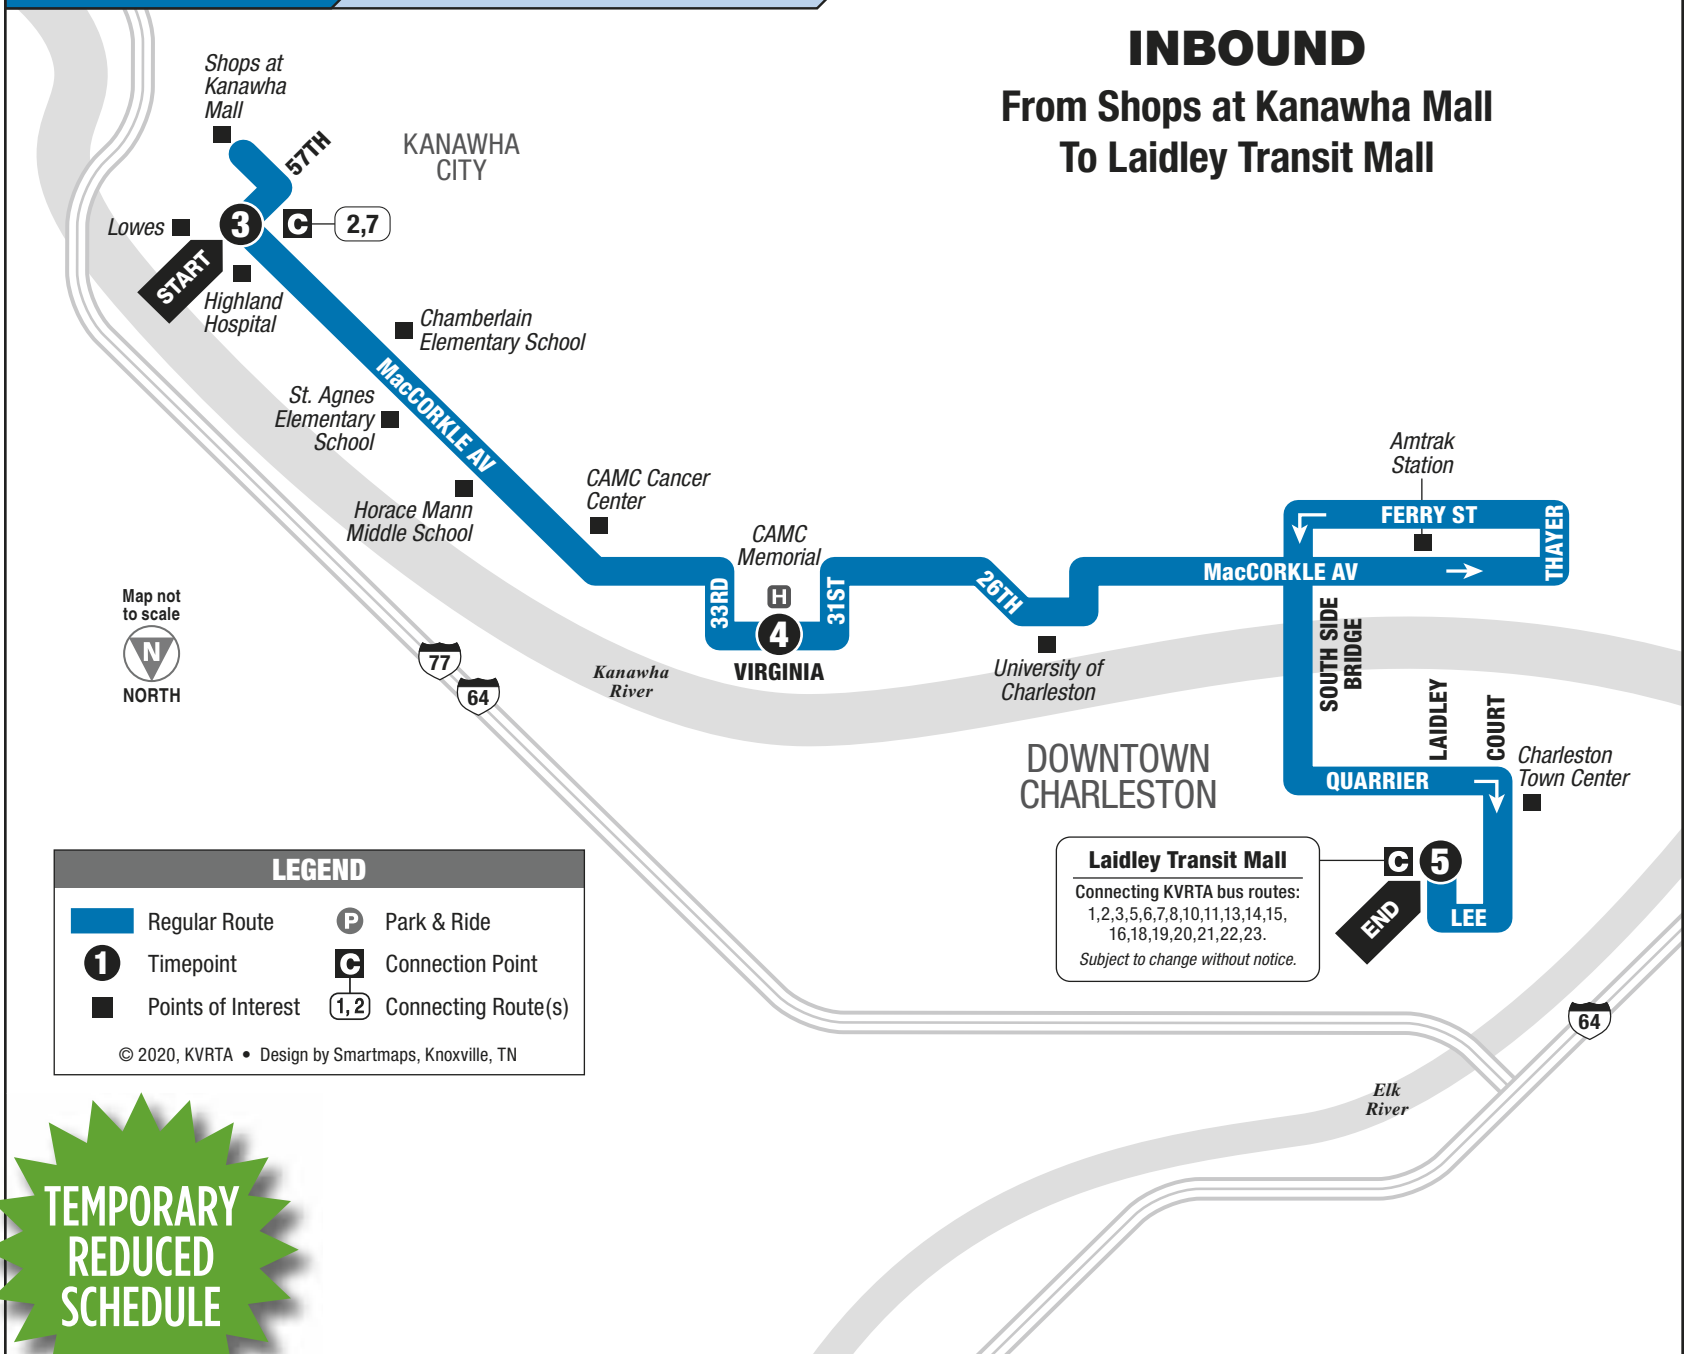

INSTRUCTIONS

1	2	3	4
9:00	9:15	9:40	10:00
10:00	—	10:40	11:00
11:00	11:15	11:40	12:00
12:00	—	12:40	1:00
1:00	1:15	1:40	2:00

- 1** The bus stops at this location at listed times. Look for the column of times below the matching symbol in the schedule.
- Only certain trips operate along this portion of the route. See the schedule for trips that provide service here.
- G** 1,2,3 Connection point. Shows where this bus intersects with connecting routes.
- The bus stops at the times listed below the numbered symbol. Light times are A.M.; bold times are P.M.
- The timetable shows when the bus stops. Actual times may vary and depend upon traffic and weather conditions.

For more information call: 343-7586 • www.rideonkrt.com

ROUTE 17

SOUTH SIDE

INBOUND From Shops at Kanawha Mall To Laidley Transit Mall

LEGEND

- Regular Route
- 1 Timepoint
- Points of Interest
- P Park & Ride
- C Connection Point
- 1,2 Connecting Route(s)

MONDAY – SATURDAY • INBOUND FROM SHOPS AT KANAWHA MALL TO LAIDLEY TRANSIT MALL

	3 Shops at Kanawha Mall	4 CAMC Memorial	5 Laidley Transit Mall
AM	7:45	7:59	8:15
	8:45	8:59	9:15
	9:45	9:59	10:15
	10:45	10:59	11:15
PM	12:15	12:29	12:45
	1:15	1:29	1:45
	2:15	2:29	2:45
	3:15	3:29	3:45
	4:15	4:29	4:45
	5:15	5:29	5:45
	6:15	6:29	6:45
	7:45	7:59	8:15
	8:45	8:59	9:15
	9:45	9:59	10:15

See other side for trips FROM Downtown Charleston

No Sunday or Holiday Service.

KVRTA

17

MONDAY-SATURDAY

ROUTE

South Side

SERVING: