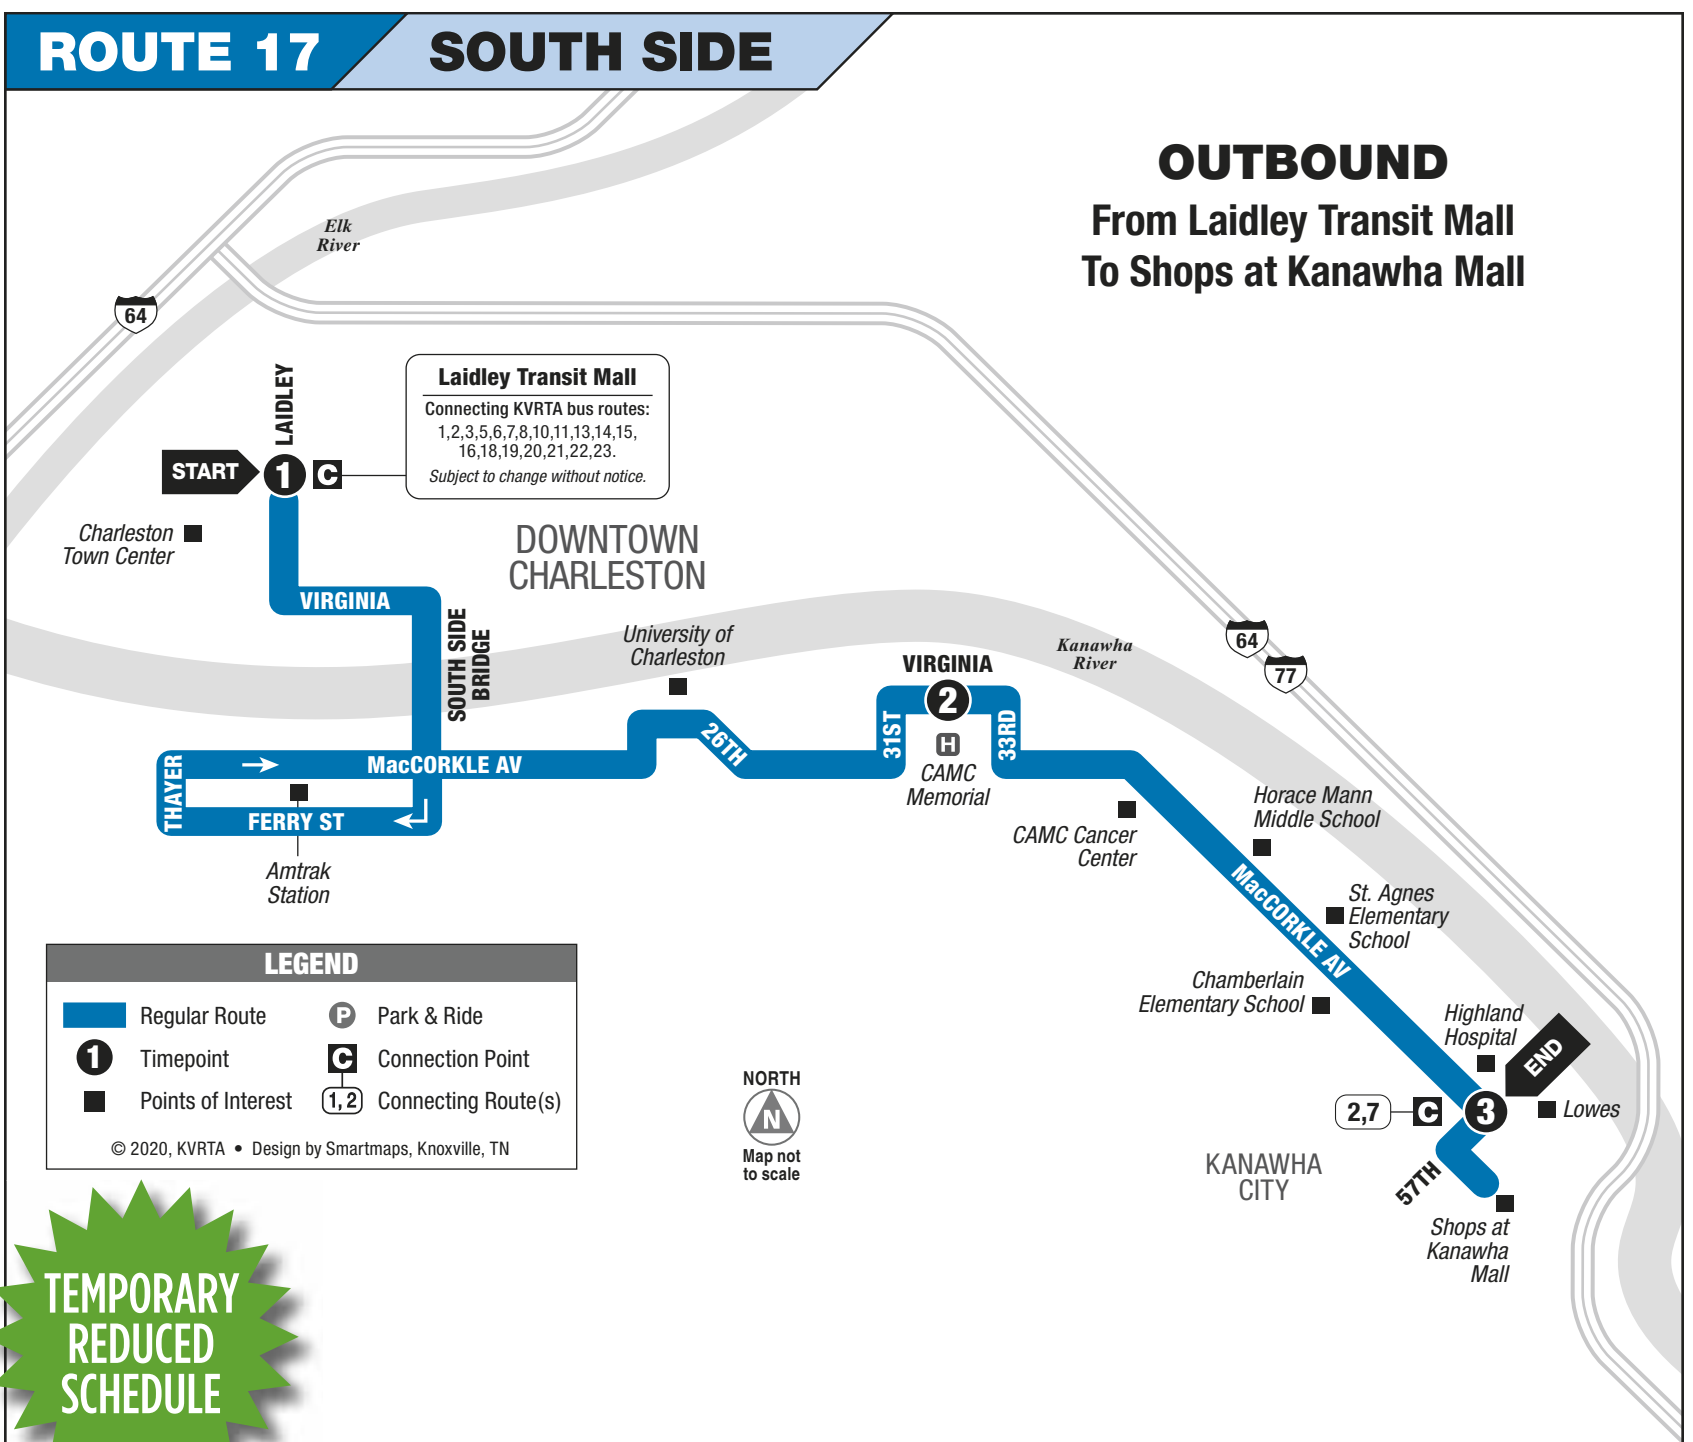

ROUTE 17

SOUTH SIDE

OUTBOUND

From Laidley Transit Mall
To Shops at Kanawha Mall

**TEMPORARY
REDUCED
SCHEDULE**

MONDAY – SATURDAY • OUTBOUND FROM LAIDLEY TRANSIT MALL TO SHOPS AT KANAWHA MALL

	1 Laidley Transit Mall	2 CAMC Memorial	3 Shops at Kanawha Mall
AM	7:15	7:26	7:40
	8:15	8:26	8:40
	9:15	9:26	9:40
	10:15	10:26	10:40
	11:15	11:26	11:40
PM	12:45	12:56	1:10
	1:45	1:56	2:10
	2:45	2:56	3:10
	3:45	3:56	4:10
	4:45	4:56	5:10
	5:45	5:56	6:10
	6:45	6:56	7:10
	8:15	8:26	8:40
	9:15	9:26	9:40

For more information call: 343-7586 • www.rideonkrt.com

ROUTE 17

SOUTH SIDE

INBOUND From Shops at Kanawha Mall To Laidley Transit Mall

LEGEND

- Regular Route
- 1 Timepoint
- Points of Interest
- P Park & Ride
- C Connection Point
- 1,2 Connecting Route(s)

MONDAY – SATURDAY • INBOUND FROM SHOPS AT KANAWHA MALL TO LAIDLEY TRANSIT MALL

	3 Shops at Kanawha Mall	4 CAMC Memorial	5 Laidley Transit Mall
AM	7:45	7:59	8:15
	8:45	8:59	9:15
	9:45	9:59	10:15
	10:45	10:59	11:15
PM	12:15	12:29	12:45
	1:15	1:29	1:45
	2:15	2:29	2:45
	3:15	3:29	3:45
	4:15	4:29	4:45
	5:15	5:29	5:45
	6:15	6:29	6:45
	7:45	7:59	8:15
	8:45	8:59	9:15
	9:45	9:59	10:15

See other side for trips FROM Downtown Charleston

No Sunday or Holiday Service.

KVRTA

17

MONDAY-SATURDAY

ROUTE

South Side

SERVING: