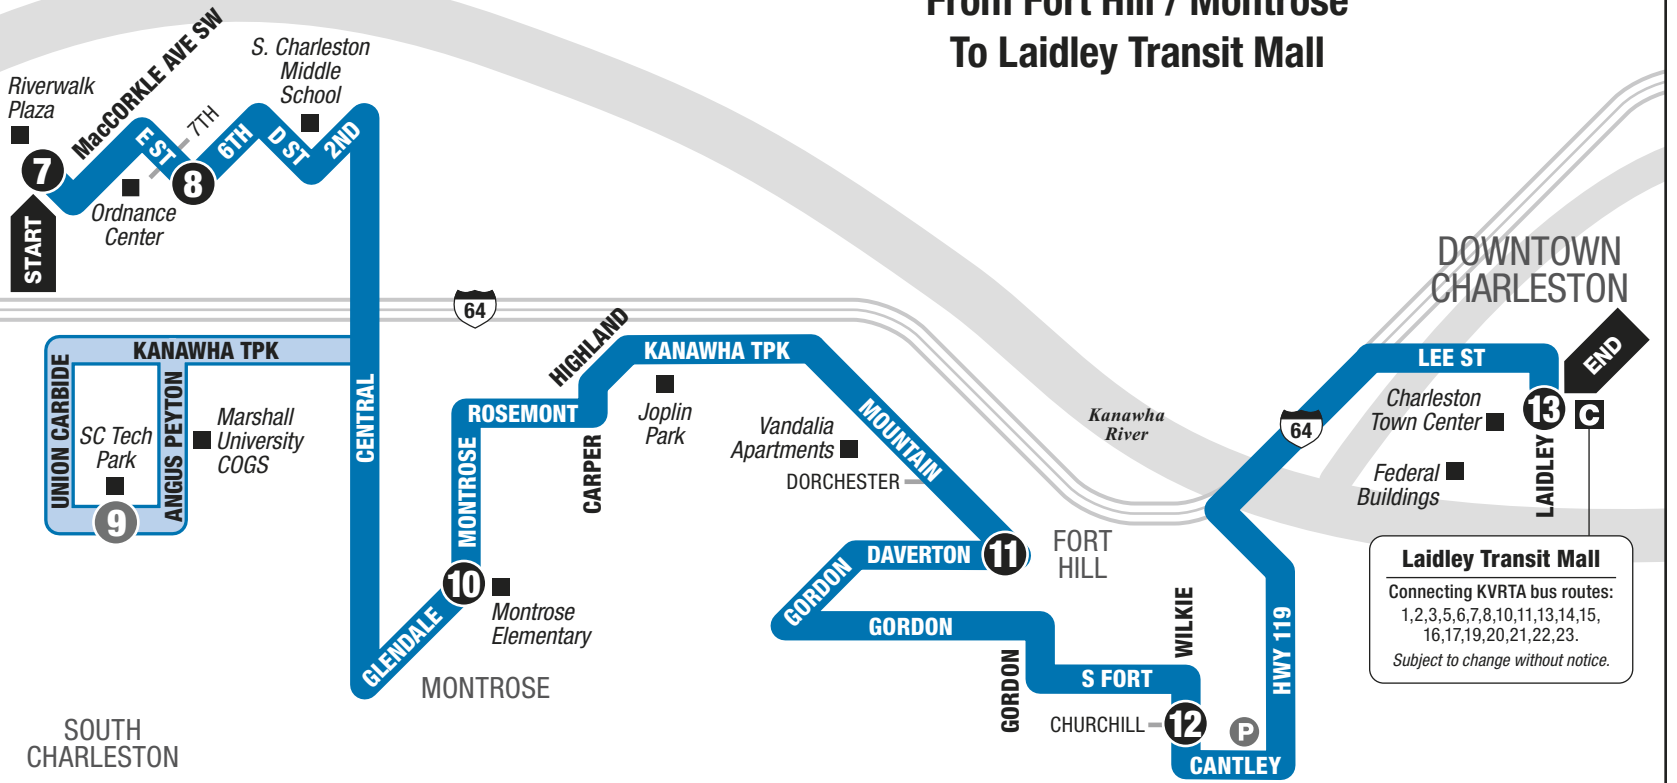

INSTRUCTIONS

1	2	3	4
9:00	9:15	9:40	10:00
10:00	—	10:40	11:00
11:00	11:15	11:40	12:00
12:00	—	12:40	1:00
1:00	1:15	1:40	2:00

- 1** The bus stops at this location at listed times. Look for the column of times below the matching symbol in the schedule.
- Only certain trips operate along this portion of the route. See the schedule for trips that provide service here.
- C** 1,2,3 Connection point. Shows where this bus intersects with connecting routes.
- The bus stops at the times listed below the numbered symbol. Light times are A.M.; bold times are P.M.
- The timetable shows when the bus stops. Actual times may vary and depend upon traffic and weather conditions.

For more information call: 343-7586 • www.rideonkrt.com

ROUTE 18

FORT HILL / MONTROSE

INBOUND From Fort Hill / Montrose To Laidley Transit Mall

Laidley Transit Mall
Connecting KVRTA bus routes:
1,2,3,5,6,7,8,10,11,13,14,15,
16,17,19,20,21,22,23.
Subject to change without notice.

LEGEND

- Regular Route
- Timepoint
- Points of Interest
- Park & Ride
- Connection Point
- Connecting Route(s)

© 2020, KVRTA • Design by Smartmaps, Knoxville, TN

**TEMPORARY
REDUCED
SCHEDULE**

MONDAY – SATURDAY • INBOUND FROM FORT HILL / MONTROSE TO LAIDLEY TRANSIT MALL

	7 Riverwalk	8 E St at 6th Ave	9 SC Tech Center	10 Montrose Dr at Glendale Ave	11 Daverton Rd at Thorne Rd	12 Wilkie Dr at Churchill Dr	13 Laidley Transit Mall	See other side for trips FROM Downtown Charleston
AM	—	6:55	—	7:05	7:10	7:18	7:28	
	8:17	8:21	—	8:31	8:36	8:44	8:54	
	9:47	9:51	9:59	10:06	10:11	10:19	10:29	
	11:22	11:26	11:34	Bus travels to Laidley Transit Mall via West Charleston/St. Albans Route.			11:54	
	1:37	1:41	1:49	Bus travels to Garage via West Charleston/St. Albans Route.			—	
PM	3:17	3:21	3:29	3:36	3:41	3:49	3:59	
	4:47	4:51	4:59	5:06	5:11	5:19	5:29	
	—	—	6:50	Bus travels to Garage via West Charleston/St. Albans Route.			—	