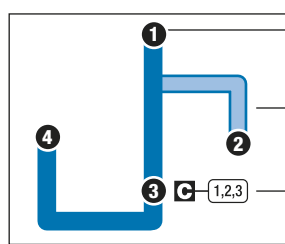

INSTRUCTIONS

1	2	3	4
9:00	9:15	9:40	10:00
10:00	—	10:40	11:00
11:00	11:15	11:40	12:00
12:00	—	12:40	1:00
1:00	1:15	1:40	2:00

- **1** The bus stops at this location at listed times. Look for the column of times below the matching symbol in the schedule.
- Only certain trips operate along this portion of the route. See the schedule for trips that provide service here.
- **C** 1,2,3 Connection point. Shows where this bus intersects with connecting routes.
- The bus stops at the times listed below the numbered symbol. Light times are A.M.; bold times are P.M.
- The timetable shows when the bus stops. Actual times may vary and depend upon traffic and weather conditions.

For more information call: 343-7586 • www.rideonkrt.com