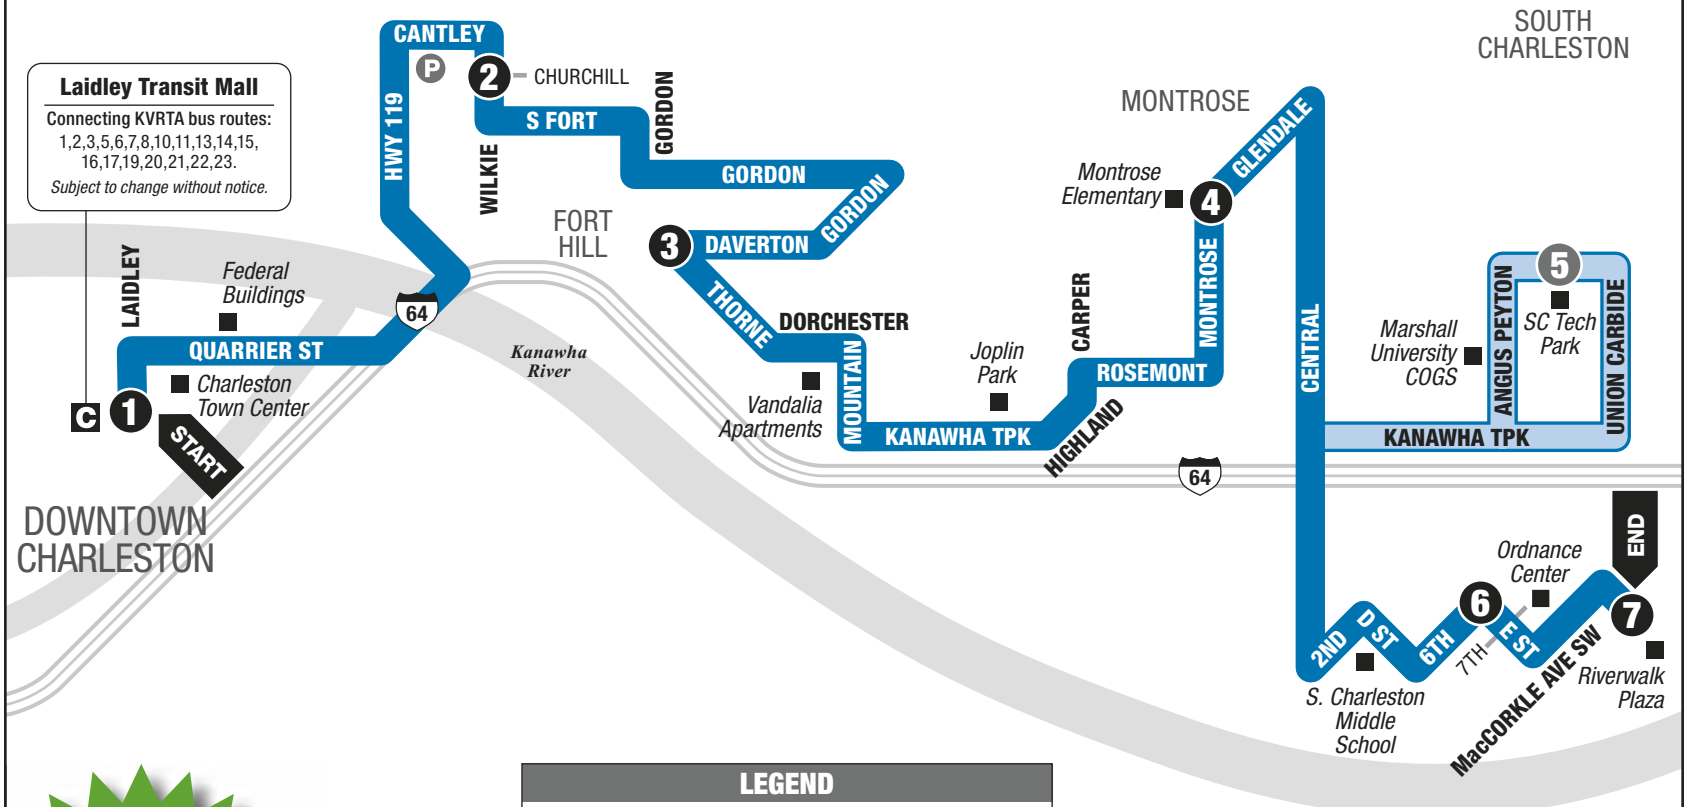

ROUTE 18

FORT HILL / MONTROSE

OUTBOUND

From Laidley Transit Mall
To Fort Hill / Montrose

Laidley Transit Mall

Connecting KVRTA bus routes:
1,2,3,5,6,7,8,10,11,13,14,15,
16,17,19,20,21,22,23.
Subject to change without notice.

**TEMPORARY
REDUCED
SCHEDULE**

LEGEND			
	Regular Route		Park & Ride
	Timepoint		Connection Point
	Points of Interest		Connecting Route(s)

© 2020, KVRTA • Design by Smartmaps, Knoxville, TN

MONDAY – SATURDAY • OUTBOUND FROM LAIDLEY TRANSIT MALL TO FORT HILL / MONTROSE

	1 Laidley Transit Mall	2 Wilkie Dr at Churchill Dr	3 Daverton Rd at Thorne Rd	4 Montrose Dr at Glendale Ave	5 SC Tech Center	6 E St at 6th Ave	7 Riverwalk	See other side for trips TO Downtown Charleston
AM	7:30	7:40	7:48	7:53	8:00	8:08	8:12	
	9:00	9:10	9:18	9:23	9:30	9:38	9:42	
	10:35	Bus travels to SC Tech Park via West Charleston/St. Albans Route.			10:55	11:03	11:07	
PM	1:00	Bus travels to SC Tech Park via West Charleston/St. Albans Route.			1:20	1:28	1:32	
	2:30	2:40	2:48	2:53	3:00	3:08	3:12	
	4:00	4:10	4:18	4:23	4:30	4:38	4:42	
	5:30	5:40	5:48	5:53	6:00	6:08	—	
	6:30	Bus travels to SC Tech Park via West Charleston/St. Albans Route.			6:50	—	—	

Shaded trips operate Monday–Thursday ONLY.

No Sunday or Holiday Service.

Please have your fare ready before boarding the bus.

INFORMATION

No smoking, no pets, no food or open beverages, no playing audio devices.

For safety's sake, please be seated after boarding the bus and remain seated at all times. After ringing the bell for your destination, stay seated until the bus comes to a complete stop. When boarding or exiting the bus, use extreme caution on steps and around the doors. Do not attempt to cross the street in front of the bus after exiting and wait for traffic to clear before crossing. Shirts and shoes must be worn while riding the bus. Litter receptacles are located at the front of the bus. Please help us keep our buses clean!

Senior Citizens and handicapped individuals with proper I.D. or those who present a valid Medicare Card may ride any KVRTA bus (except commuter buses) for 1/2 fare. Contact KVRTA for details at 343-7586.

Notice of Title VI Rights

It is a KVRTA policy that we do not discriminate based on race, gender, color or national origin. Any inquires or complaints related to Title VI may be sent in writing to the General Manager, P.O. Box 1188, Charleston, WV 25324 or calling 304-343-3840. A downloadable form is available on KVRTA website www.rideonkrt.com

INSTRUCTIONS

1	2	3	4
9:00	9:15	9:40	10:00
10:00	—	10:40	11:00
11:00	11:15	11:40	12:00
12:00	—	12:40	1:00
1:00	1:15	1:40	2:00

- **1** The bus stops at this location at listed times. Look for the column of times below the matching symbol in the schedule.
- Only certain trips operate along this portion of the route. See the schedule for trips that provide service here.
- **C** 1,2,3 Connection point. Shows where this bus intersects with connecting routes.
- The bus stops at the times listed below the numbered symbol. Light times are A.M.; bold times are P.M.
- The timetable shows when the bus stops. Actual times may vary and depend upon traffic and weather conditions.