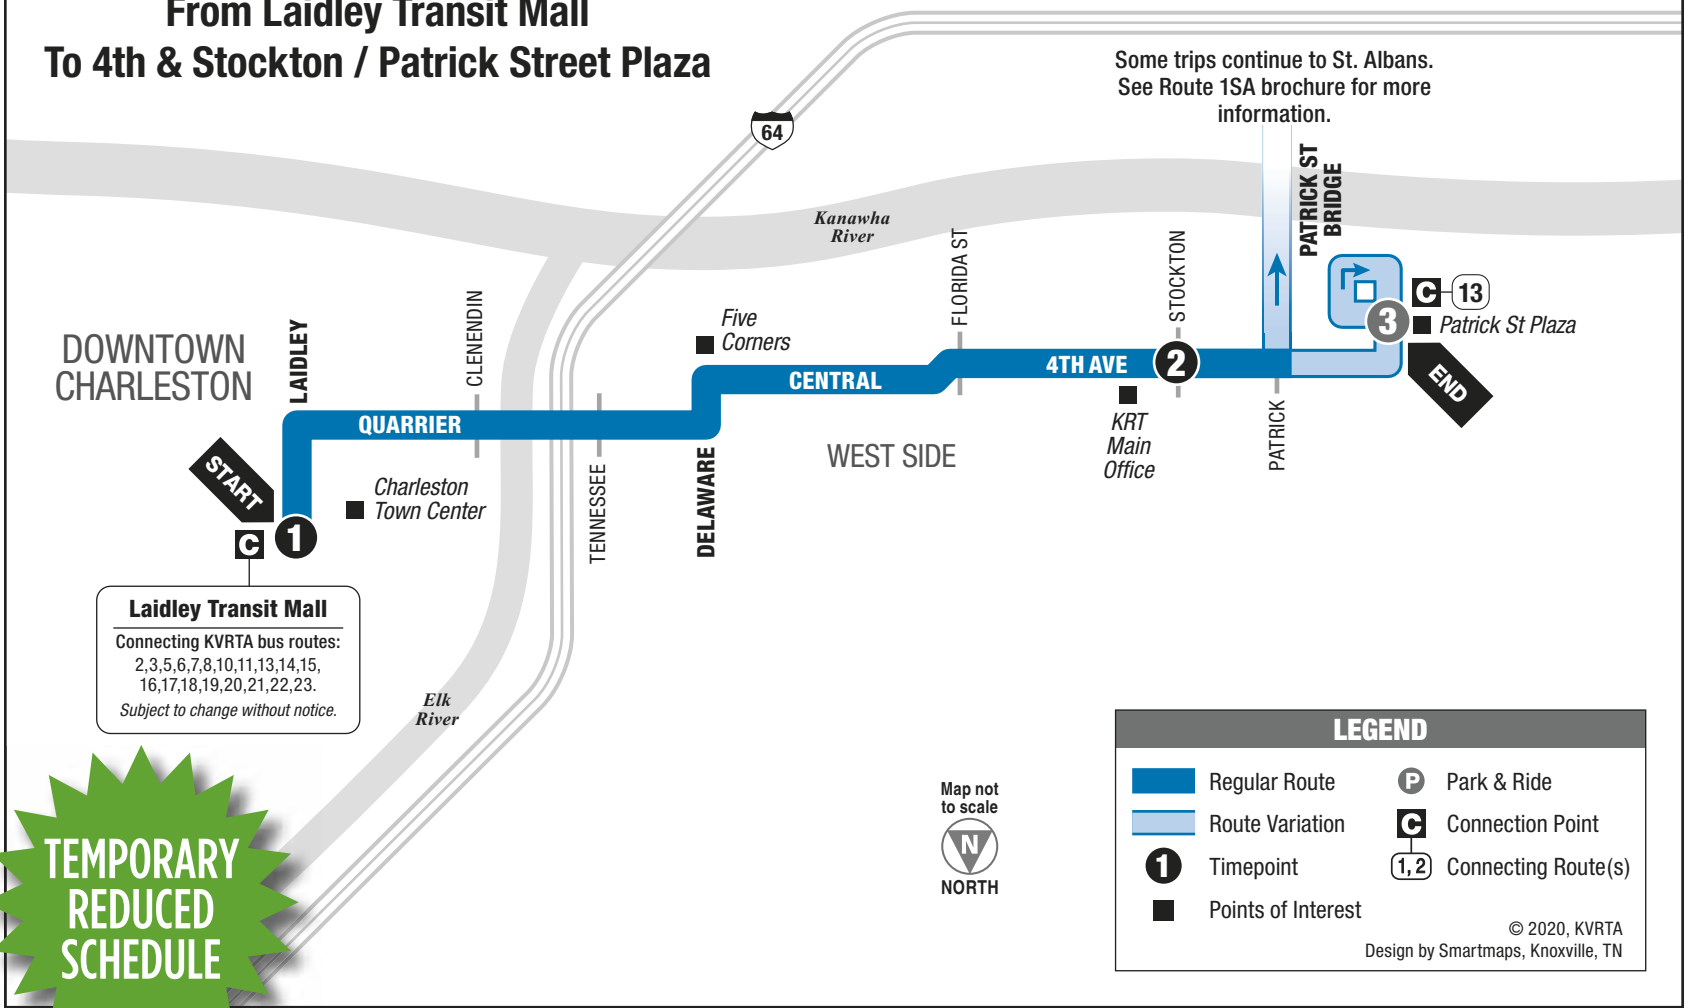

ROUTE 1WC

WEST CHARLESTON

OUTBOUND

From Laidley Transit Mall
To 4th & Stockton / Patrick Street Plaza

MONDAY – SATURDAY • OUTBOUND FROM LAIDLEY TRANSIT MALL TO PATRICK STREET PLAZA

	1 Laidley Transit Mall	2 4th at Stockton	3 Patrick Street Plaza
AM	6:00	6:13	—
	6:30	6:43	6:47
	7:00	7:13	—
	7:30	7:43	7:47
	8:00	8:13	—
	8:30	8:43	8:47
	9:00	9:13	—
	9:30	9:43	9:47
	10:00	10:13	—
	10:30	10:43	10:47
	11:00	11:13	—
11:30	11:43	11:47	
PM	12:00	12:13	—
	12:30	12:43	12:47
	1:00	1:13	—
	1:30	1:43	1:47
	2:00	2:13	—
	2:30	2:43	2:47
	3:00	3:13	—
	3:30	3:43	3:47
	4:00	4:13	—
	4:30	4:43	4:47
	5:00	5:13	—
5:30	5:43	5:47	
6:00	6:13	—	
6:30	6:43	—	
7:15	7:28	—	
7:30	7:43	7:47	
9:20	9:32	—	
11:15	11:28	—	

Some trips originate in St. Albans.
See Route 1SA brochure for more
information.

**TEMPORARY
REDUCED
SCHEDULE**

LEGEND

- Regular Route
- Route Variation
- 1 Timepoint
- Points of Interest
- P Park & Ride
- C Connection Point
- 1,2 Connecting Route(s)

© 2020, KVRTA
Design by Smartmaps, Knoxville, TN

MONDAY – SATURDAY • INBOUND FROM PATRICK STREET PLAZA TO LAIDLEY TRANSIT MALL

	3 Patrick Street Plaza	4 4th at Stockton	5 Laidley Transit Mall
	—	5:20	5:30
	—	5:50	6:00
	—	6:47	7:00
	7:03	7:07	7:20
	—	7:47	8:00
	8:03	8:07	8:20
	—	8:47	9:00
	9:03	9:07	9:20
	—	9:47	10:00
	10:03	10:07	10:20
	—	10:47	11:00
	11:03	11:07	11:20
	—	11:47	12:00
	12:03	12:07	12:20
	—	12:47	1:00
	1:03	1:07	1:20
	—	1:47	2:00
	2:03	2:07	2:20
	—	2:47	3:00
	3:03	3:07	3:20
	—	3:47	4:00
	4:03	4:07	4:20
	—	4:47	5:00
	5:03	5:07	5:20
	—	5:47	6:00
	6:03	6:07	6:20
	—	6:47	7:00
	—	7:47	8:00
	7:47	7:50	—
	—	9:02	9:15
	—	11:03	11:15

SUNDAY • INBOUND FROM PATRICK STREET PLAZA TO LAIDLEY TRANSIT MALL

	3 Patrick Street Plaza	4 4th at Stockton	5 Laidley Transit Mall
	—	5:05	5:15
	—	7:02	7:15
	—	9:02	9:15
	—	11:02	11:15
	—	1:02	1:15
	—	3:02	3:15
	—	5:02	5:15
	—	7:02	7:15
	—	9:02	9:15
	—	11:02	11:15
	—	12:47	—