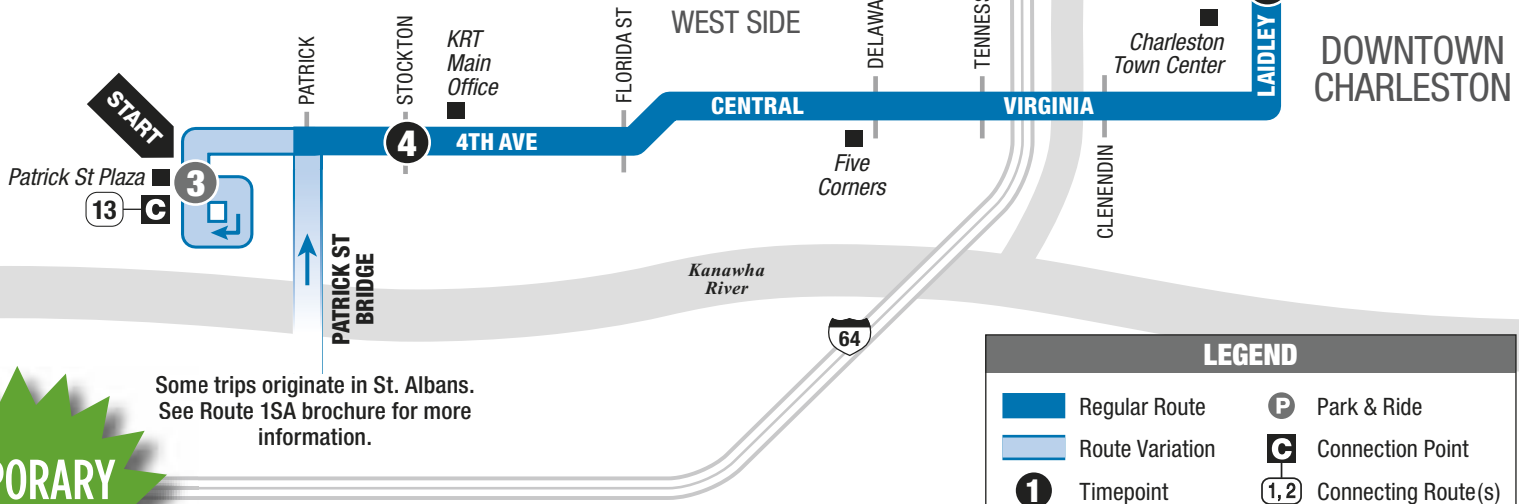

For more information call: 343-7586 • www.rideonkrt.com

ROUTE 1WC

WEST CHARLESTON

INBOUND

From Patrick Street Plaza / 4th & Stockton
To Laidley Transit Mall

Laidley Transit Mall
Connecting KVRTA bus routes:
2,3,5,6,7,8,10,11,13,14,15,
16,17,18,19,20,21,22,23.
Subject to change without notice.

Some trips originate in St. Albans.
See Route 1SA brochure for more
information.

**TEMPORARY
REDUCED
SCHEDULE**

LEGEND

- Regular Route
- Route Variation
- 1 Timepoint
- Points of Interest
- P Park & Ride
- C Connection Point
- 1,2 Connecting Route(s)

© 2020, KVRTA
Design by Smartmaps, Knoxville, TN

MONDAY – SATURDAY • INBOUND FROM PATRICK STREET PLAZA TO LAIDLEY TRANSIT MALL

	3 Patrick Street Plaza	4 4th at Stockton	5 Laidley Transit Mall
	—	5:20	5:30
	—	5:50	6:00
	—	6:47	7:00
	7:03	7:07	7:20
	—	7:47	8:00
	8:03	8:07	8:20
	—	8:47	9:00
	9:03	9:07	9:20
	—	9:47	10:00
	10:03	10:07	10:20
	—	10:47	11:00
	11:03	11:07	11:20
	—	11:47	12:00
	12:03	12:07	12:20
	—	12:47	1:00
	1:03	1:07	1:20
	—	1:47	2:00
	2:03	2:07	2:20
	—	2:47	3:00
	3:03	3:07	3:20
	—	3:47	4:00
	4:03	4:07	4:20
	—	4:47	5:00
	5:03	5:07	5:20
	—	5:47	6:00
	6:03	6:07	6:20
	—	6:47	7:00
	—	7:47	8:00
	7:47	7:50	—
	—	9:02	9:15
	—	11:03	11:15

SUNDAY • INBOUND FROM PATRICK STREET PLAZA TO LAIDLEY TRANSIT MALL

	3 Patrick Street Plaza	4 4th at Stockton	5 Laidley Transit Mall
	—	5:05	5:15
	—	7:02	7:15
	—	9:02	9:15
	—	11:02	11:15
	—	1:02	1:15
	—	3:02	3:15
	—	5:02	5:15
	—	7:02	7:15
	—	9:02	9:15
	—	11:02	11:15
	—	12:47	—