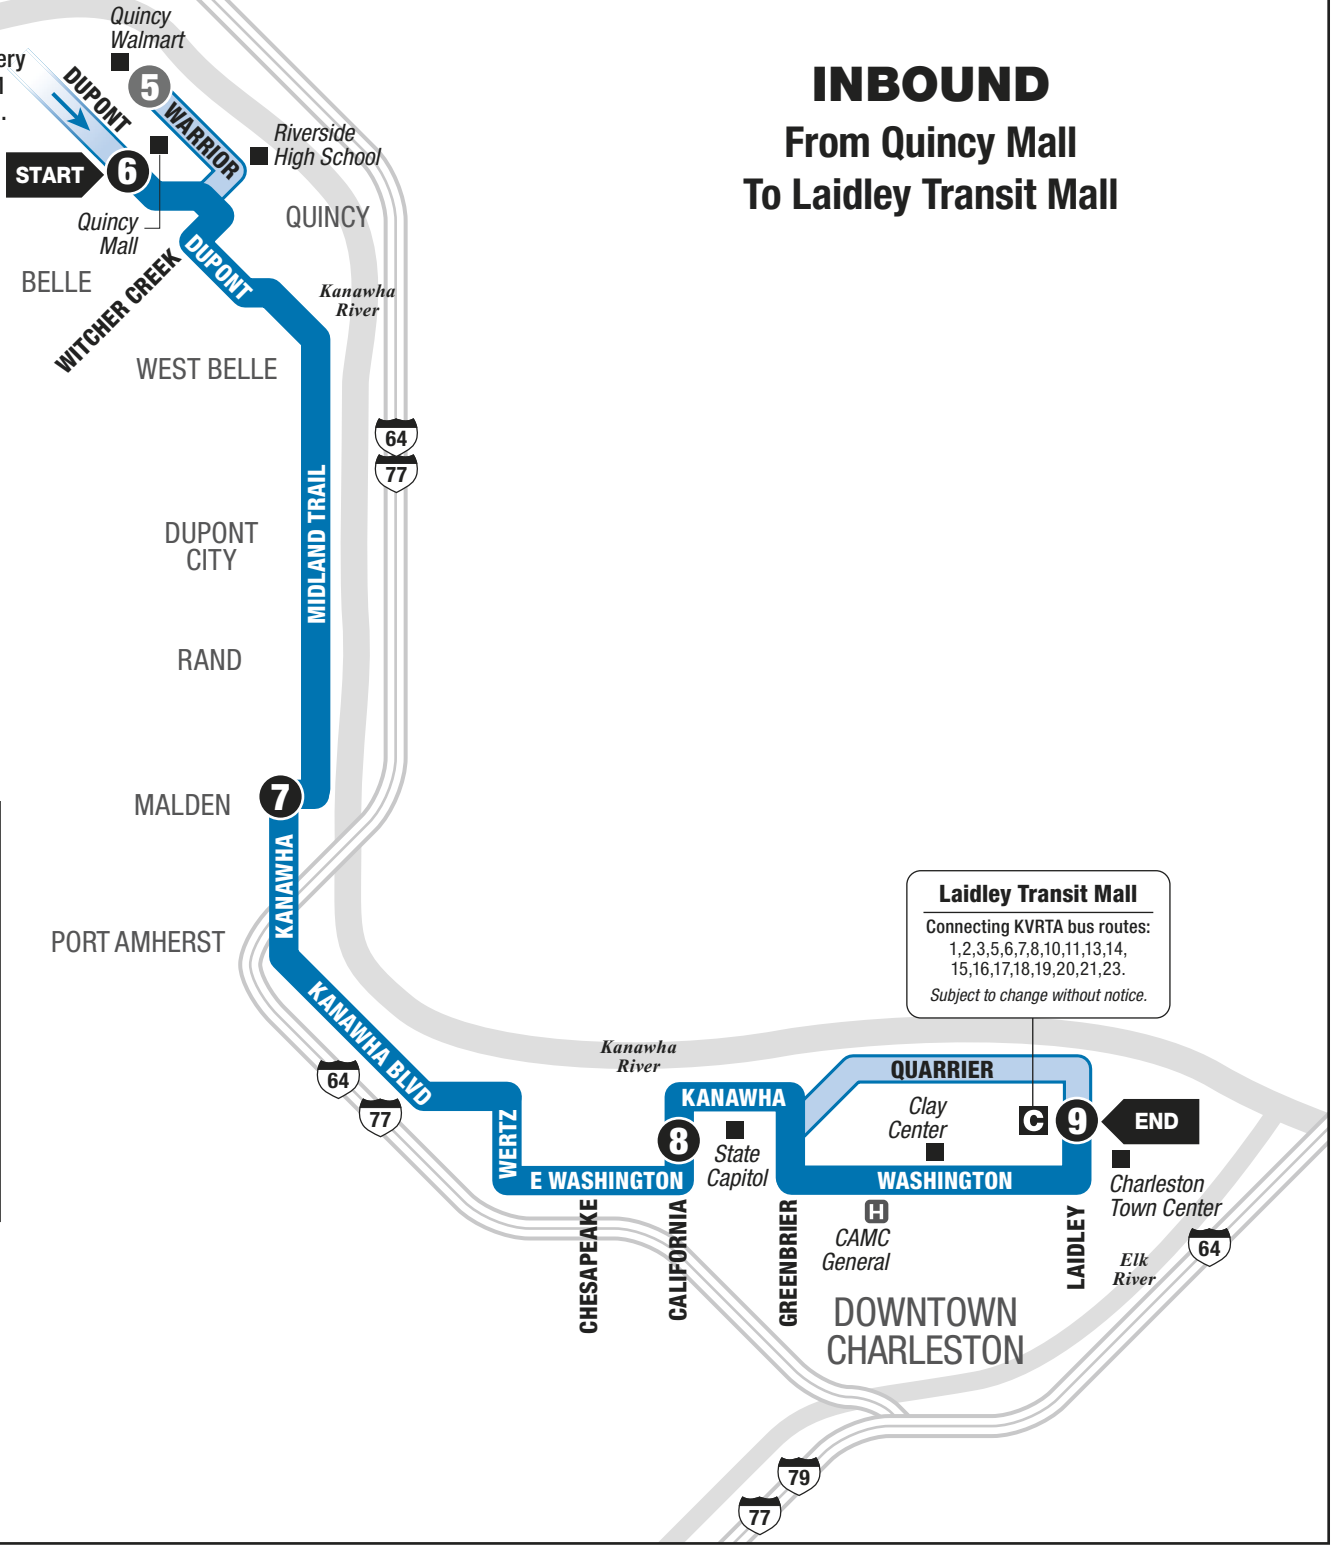

ROUTE 22Q

QUINCY MALL

Bus originates from Montgomery on select trips. See Route 22M brochure for more information.

INBOUND From Quincy Mall To Laidley Transit Mall

LEGEND

- Regular Route
- Route Variation
- Timepoint
- Points of Interest
- Park & Ride
- Connection Point
- Connecting Route(s)

© 2020, KVRTA
Design by Smartmaps, Knoxville, TN

Laidley Transit Mall
Connecting KVRTA bus routes:
1,2,3,5,6,7,8,10,11,13,14,
15,16,17,18,19,20,21,23.
Subject to change without notice.