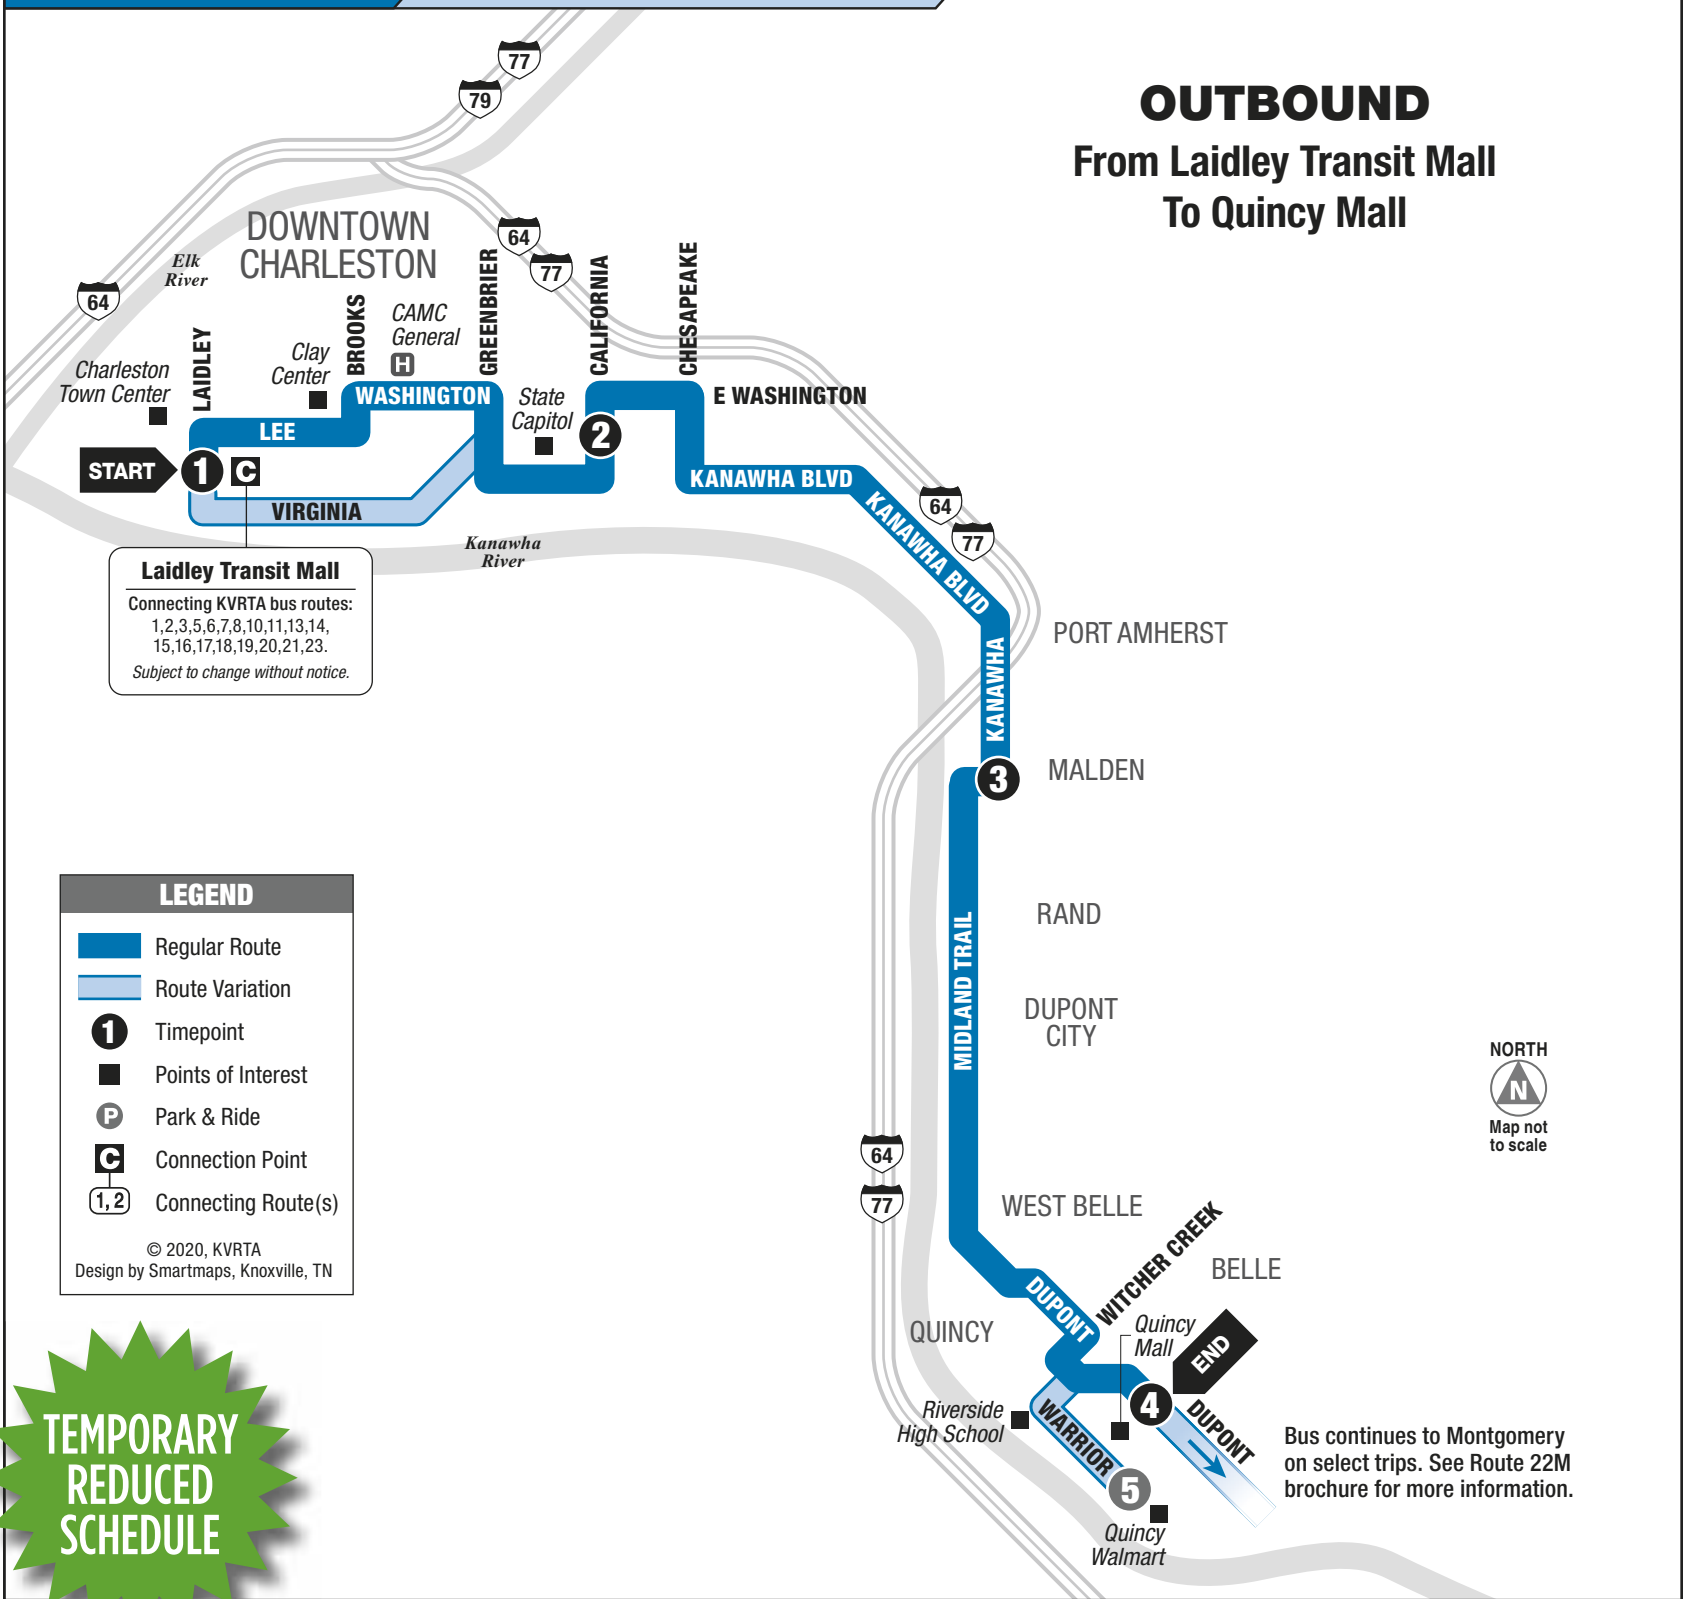

ROUTE 22Q

QUINCY MALL

OUTBOUND From Laidley Transit Mall To Quincy Mall

Laidley Transit Mall
Connecting KVRTA bus routes:
1,2,3,5,6,7,8,10,11,13,14,
15,16,17,18,19,20,21,23.
Subject to change without notice.

LEGEND

- Regular Route
- Route Variation
- Timepoint
- Points of Interest
- Park & Ride
- Connection Point
- Connecting Route(s)

© 2020, KVRTA
Design by Smartmaps, Knoxville, TN