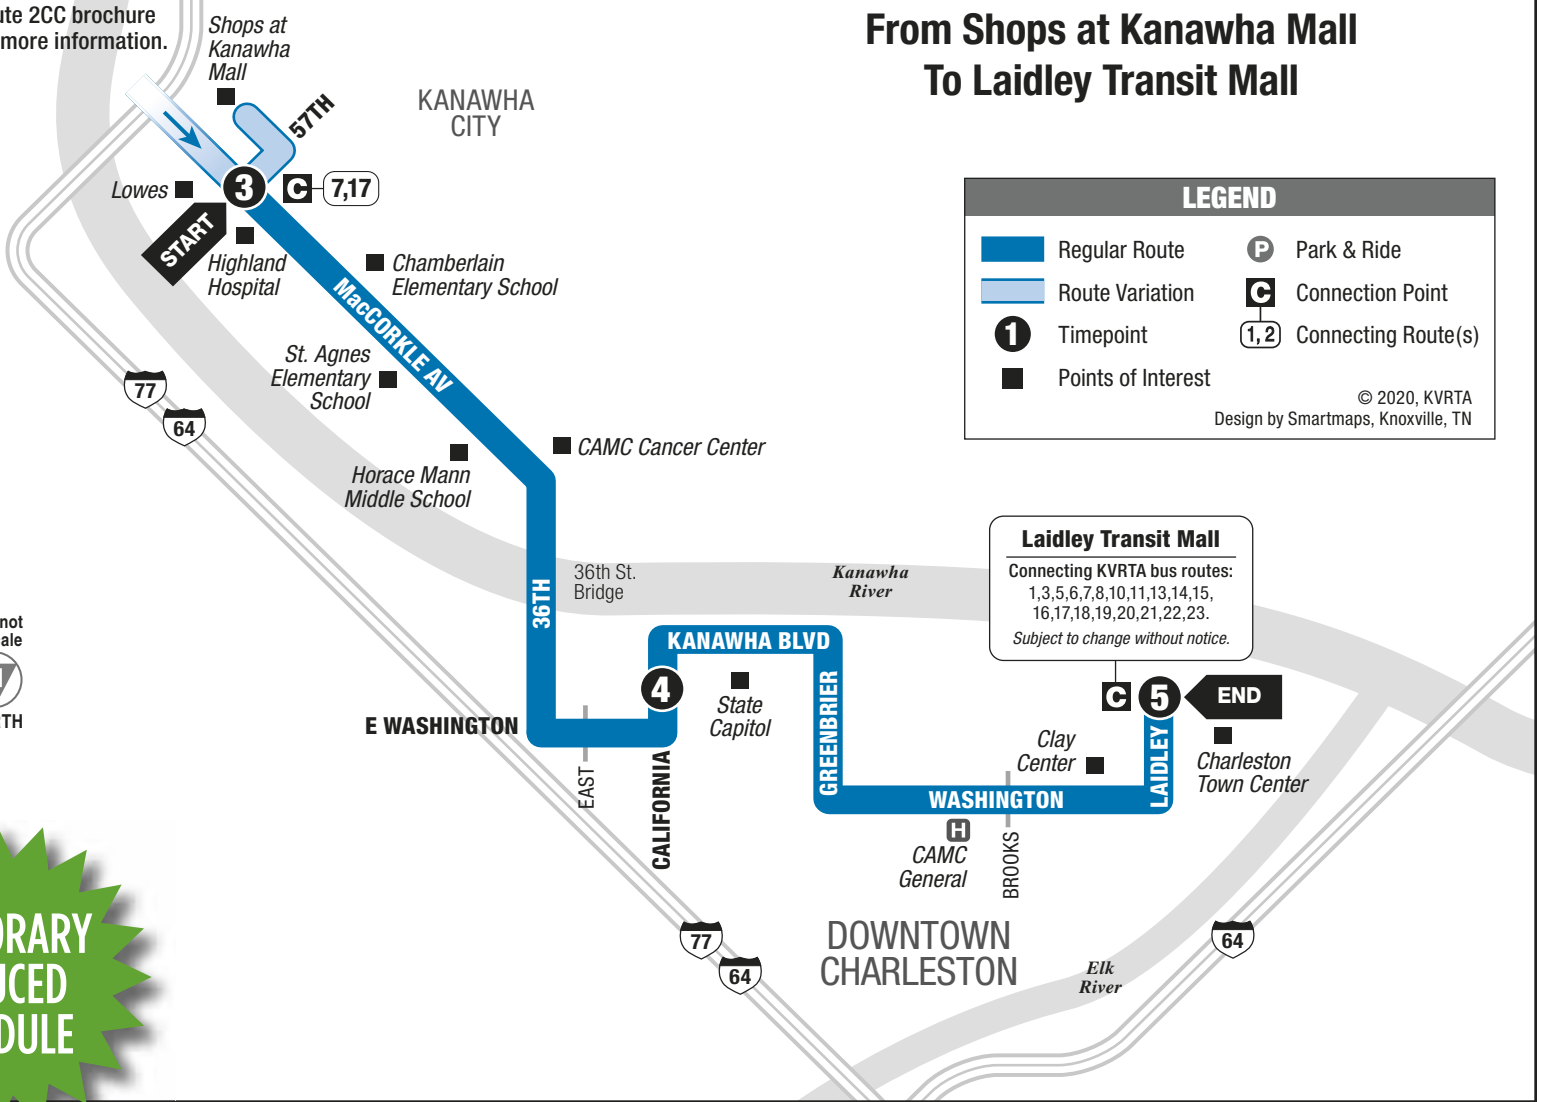

9:00	9:15	9:40	10:00
10:00	—	10:40	11:00
11:00	11:15	11:40	12:00
12:00	—	12:40	1:00
1:00	1:15	1:40	2:00

For more information call: 343-7586 • www.rideonkrt.com

ROUTE 2KC

KANAWHA CITY

Select trips originate in Cabin Creek. See Route 2CC brochure for more information.

INBOUND From Shops at Kanawha Mall To Laidley Transit Mall

LEGEND

- Regular Route
- Route Variation
- Timepoint
- Points of Interest
- Park & Ride
- Connection Point
- Connecting Route(s)

© 2020, KVRTA
Design by Smartmaps, Knoxville, TN

Laidley Transit Mall
Connecting KVRTA bus routes:
1,3,5,6,7,8,10,11,13,14,15,
16,17,18,19,20,21,22,23.
Subject to change without notice.

**TEMPORARY
REDUCED
SCHEDULE**

MONDAY – SATURDAY • INBOUND FROM KANAWHA CITY TO LAIDLEY TRANSIT MALL

SUNDAY • INBOUND FROM KANAWHA CITY TO LAIDLEY TRANSIT MALL

	3 57th at MacCorkle	4 Capitol Complex	5 Laidley Transit Mall
AM	6:52	7:03	7:15
	8:52	9:03	9:15
	10:52	11:03	11:15
PM	12:52	1:03	1:15
	2:52	3:03	3:15
	4:52	5:03	5:15
	6:52	7:03	7:15
	8:52	9:03	9:15
	10:52	11:03	11:15
	12:38	12:49	1:01