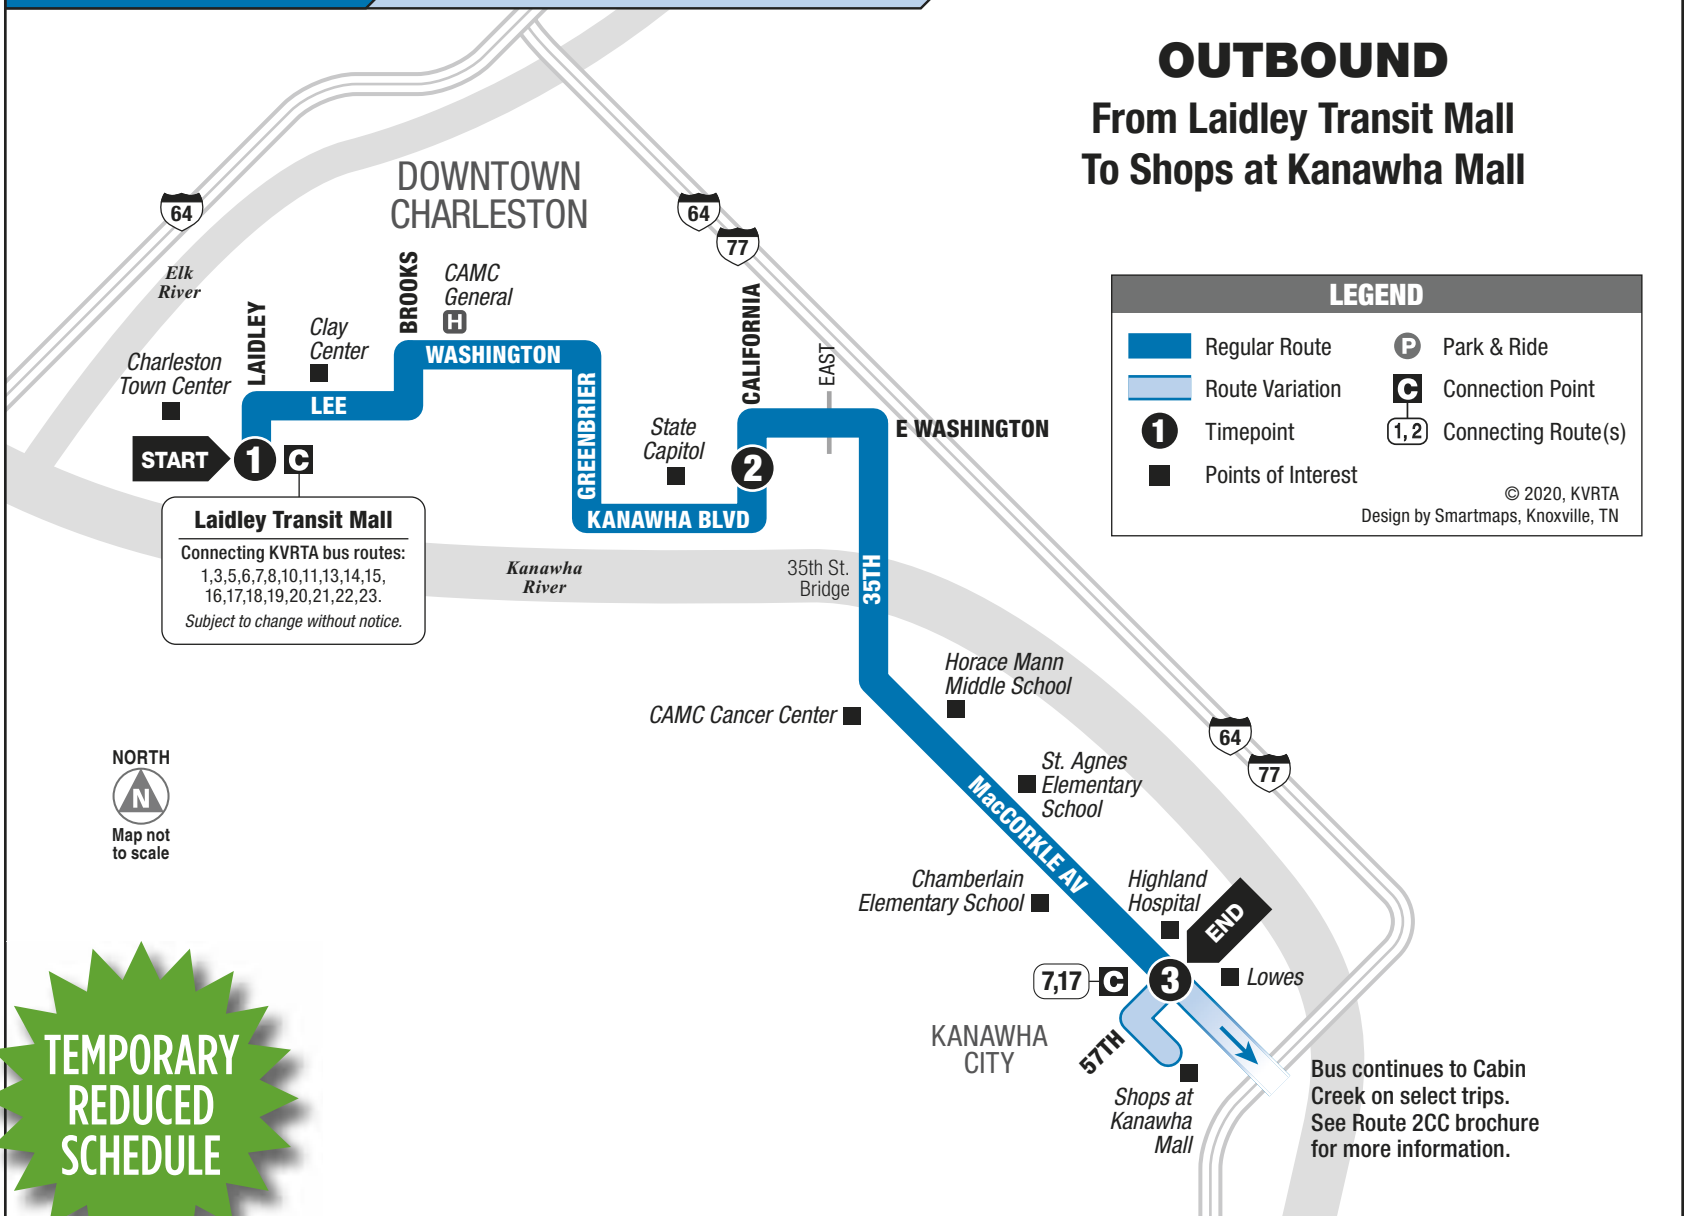

ROUTE 2KC

KANAWHA CITY

OUTBOUND

From Laidley Transit Mall
To Shops at Kanawha Mall

LEGEND

- Regular Route
- Route Variation
- Timepoint
- Points of Interest
- Park & Ride
- Connection Point
- Connecting Route(s)

Laidley Transit Mall
Connecting KVRTA bus routes:
1,3,5,6,7,8,10,11,13,14,15,
16,17,18,19,20,21,22,23.
Subject to change without notice.

**TEMPORARY
REDUCED
SCHEDULE**

MONDAY – SATURDAY • INBOUND FROM KANAWHA CITY TO LAIDLEY TRANSIT MALL

SUNDAY • INBOUND FROM KANAWHA CITY TO LAIDLEY TRANSIT MALL

	3 57th at MacCorkle	4 Capitol Complex	5 Laidley Transit Mall
AM	6:52	7:03	7:15
	8:52	9:03	9:15
	10:52	11:03	11:15
PM	12:52	1:03	1:15
	2:52	3:03	3:15
	4:52	5:03	5:15
	6:52	7:03	7:15
	8:52	9:03	9:15
	10:52	11:03	11:15
	12:38	12:49	1:01

All Sunday trips originate from Cabin Creek and do not enter Shops at Kanawha Mall. Passengers must board at 57th & MacCorkle.

- Shaded trips from Cabin Creek do not enter Shops at Kanawha Mall. Passengers must board at 57th & MacCorkle.
- Unshaded trips originate in Shops at Kanawha Mall. Passengers must board at the Mall.