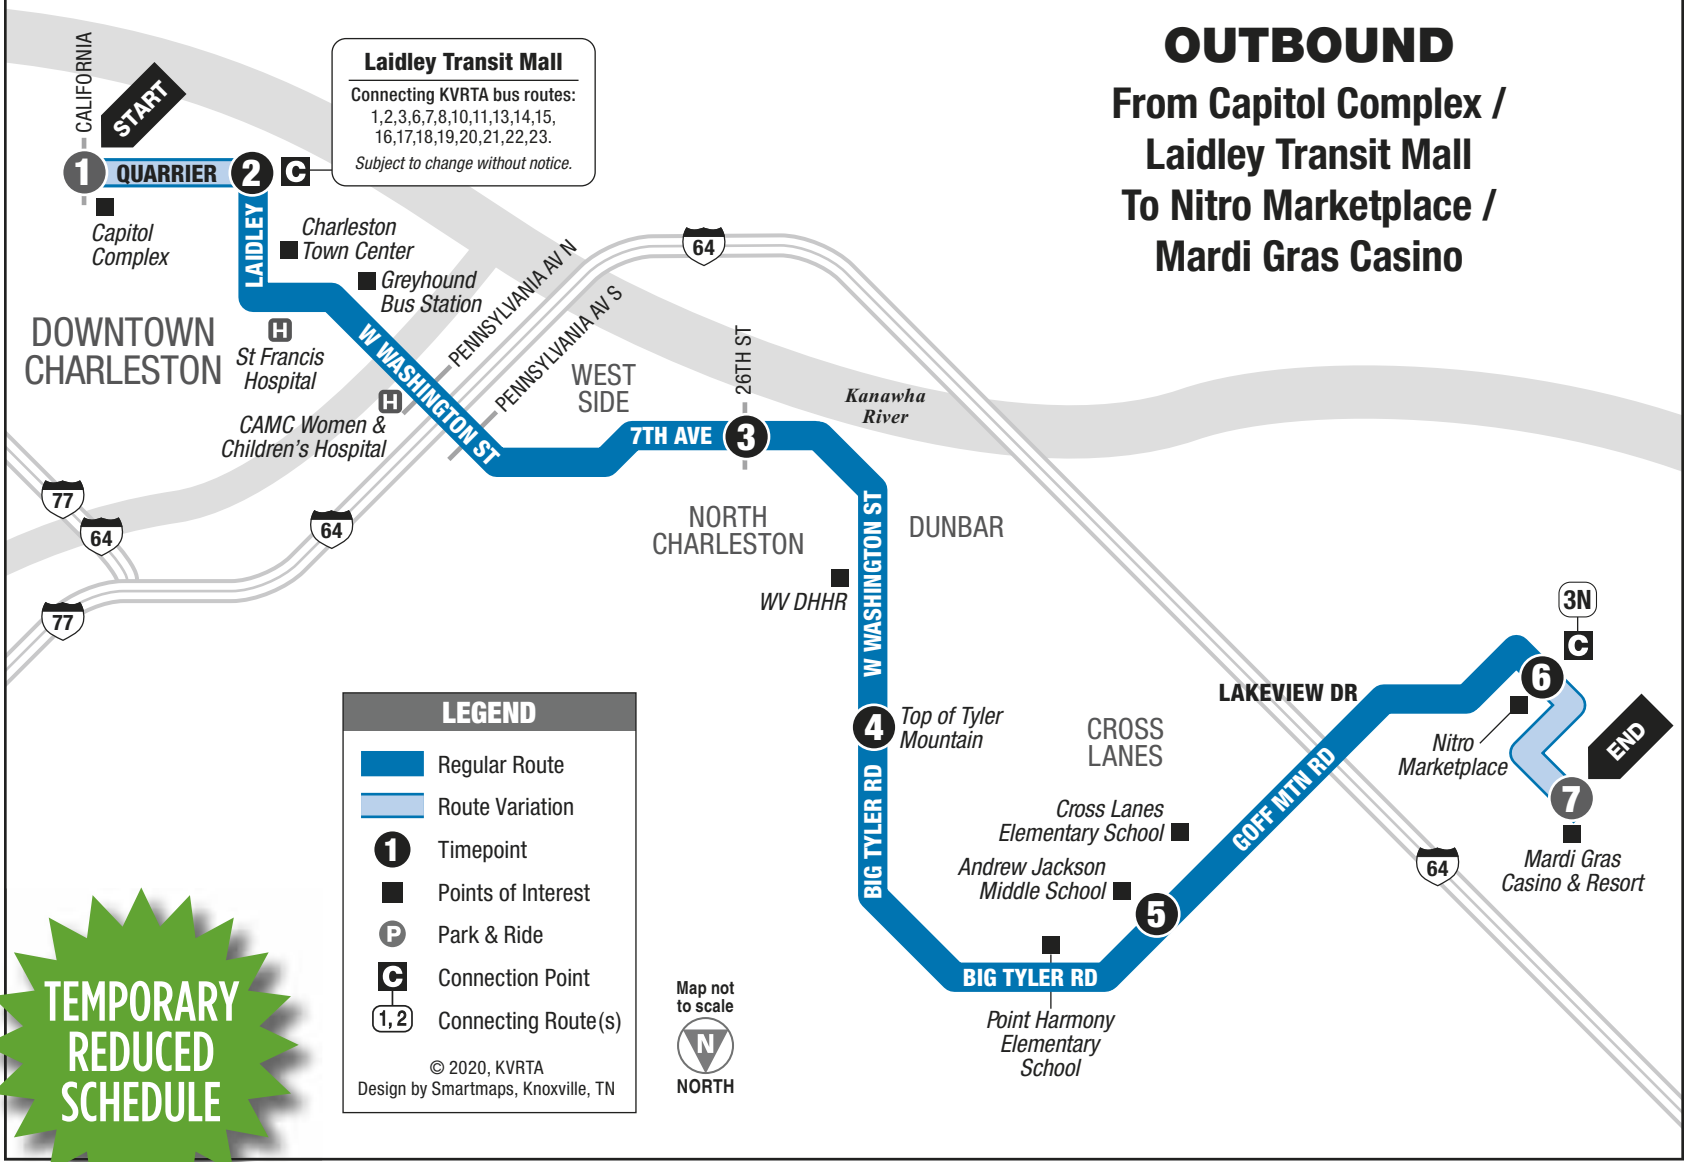

ROUTE 5

TYLER MOUNTAIN / CROSS LANES

OUTBOUND From Capitol Complex / Laidley Transit Mall To Nitro Marketplace / Mardi Gras Casino

MONDAY – SATURDAY • OUTBOUND FROM DOWNTOWN TO NITRO / MARDI GRAS CASINO

	1 Capitol Complex	2 Laidley Transit Mall	3 7th Ave and 26th St	4 Top of Tyler Mountain	5 Andrew Jackson Middle School	6 Nitro Marketplace	7 Mardi Gras Casino & Resort	<i>See other side for trips TO Downtown Charleston</i>
AM	—	—	5:45	5:57	6:09	6:19	—	
	—	6:15	6:33	6:45	6:57	7:09	—	
	—	7:15	7:33	7:45	7:57	8:09	—	
	—	8:15	8:33	8:45	8:57	9:09	9:12	
PM	—	10:15	10:33	10:45	10:57	11:09	—	
	—	12:15	12:33	12:45	12:57	1:05	—	
	—	2:15	2:33	2:45	2:57	3:09	3:12	
	—	4:15	4:33	4:45	4:57	5:09	—	
	—	5:15	5:33	5:45	5:57	6:09	6:12	

For more information call: 343-7586 • www.rideonkrt.com

ROUTE 5

TYLER MOUNTAIN / CROSS LANES

INBOUND

From Mardi Gras Casino / Nitro Marketplace
To Laidley Transit Mall / Capitol Complex

LEGEND

- Regular Route
- Route Variation
- Timepoint
- Points of Interest
- Park & Ride
- Connection Point
- Connecting Route(s)

MONDAY – SATURDAY • INBOUND FROM MARDI GRAS CASINO / NITRO MARKETPLACE TO DOWNTOWN

	7 Mardi Gras Casino & Resort	8 Nitro Marketplace	9 Andrew Jackson Middle School	10 Top of Tyler Mountain	11 7th Ave and 26th St	12 Laidley Transit Mall	13 Capitol Complex	See other side for trips FROM Downtown Charleston
AM	—	6:20	6:32	6:45	6:57	7:15	—	
	—	7:20	7:32	7:45	7:57	8:15	—	
	—	8:20	8:32	8:45	8:57	9:15	—	
	9:17	9:20	9:32	9:45	9:57	10:15	—	
	—	11:20	11:32	11:45	11:57	12:15	—	
	—	1:20	1:32	1:45	1:57	2:15	—	
PM	3:17	3:20	3:32	3:45	3:57	4:15	—	
	—	5:20	5:32	5:45	5:57	6:15	—	
	6:17	6:20	6:32	6:45	6:57	7:15	—	

No Sunday or Holiday Service.

KANAWHA VALLEY REGIONAL
TRANSPORTATION AUTHORITY

ROUTE

5

MONDAY-SATURDAY

Tyler Mountain / Cross Lanes

SERVING:

- West Washington Street
- North Charleston
- WV DHHR Office
- Tyler Mountain
- Cross Lanes
- Nitro Marketplace