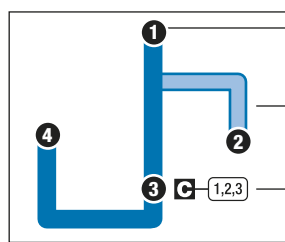

INSTRUCTIONS

1	2	3	4
9:00	9:15	9:40	10:00
10:00	—	10:40	11:00
11:00	11:15	11:40	12:00
12:00	—	12:40	1:00
1:00	1:15	1:40	2:00

- **1** The bus stops at this location at listed times. Look for the column of times below the matching symbol in the schedule.
- Only certain trips operate along this portion of the route. See the schedule for trips that provide service here.
- **C** 1,2,3 Connection point. Shows where this bus intersects with connecting routes.
- The bus stops at the times listed below the numbered symbol. Light times are A.M.; bold times are P.M.
- The timetable shows when the bus stops. Actual times may vary and depend upon traffic and weather conditions.

For more information call: 343-7586 • www.rideonkrt.com