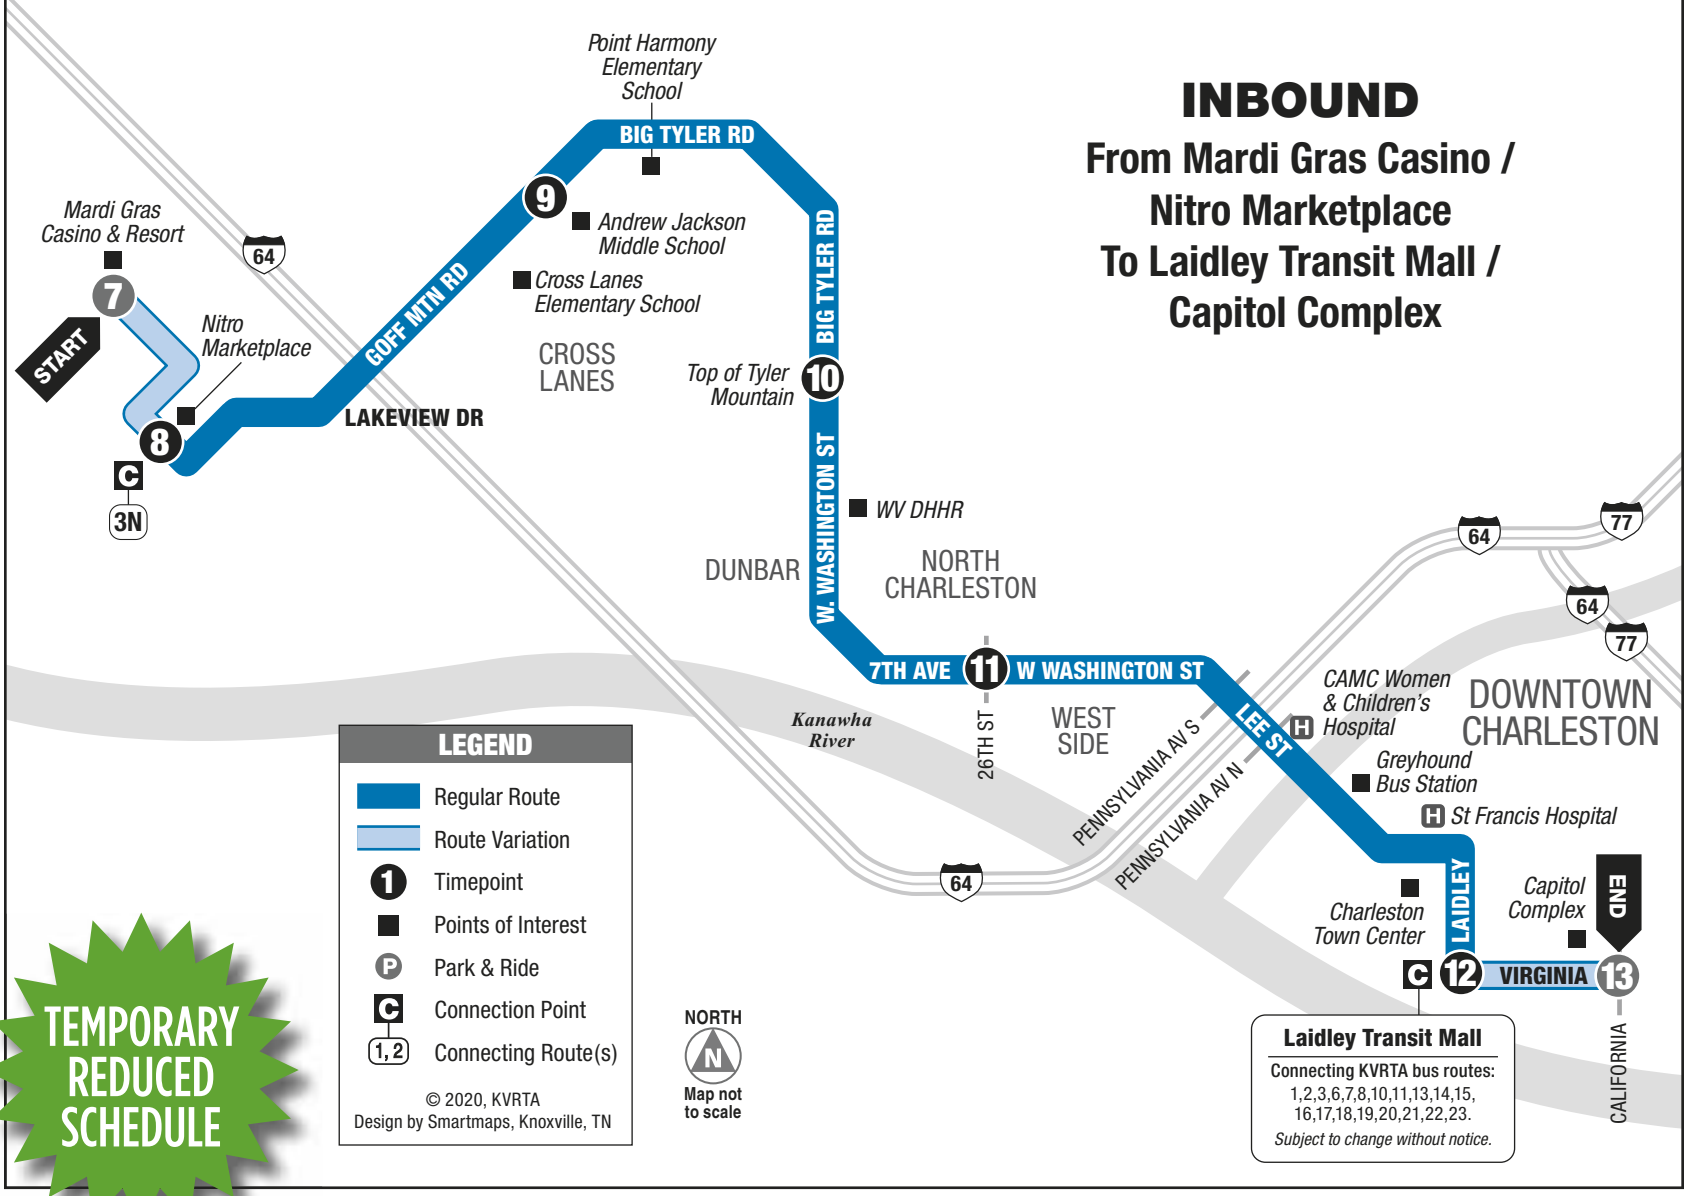

INSTRUCTIONS

1	2	3	4
9:00	9:15	9:40	10:00
10:00	—	10:40	11:00
11:00	11:15	11:40	12:00
12:00	—	12:40	1:00
1:00	1:15	1:40	2:00

- 1** The bus stops at this location at listed times. Look for the column of times below the matching symbol in the schedule.
- Only certain trips operate along this portion of the route. See the schedule for trips that provide service here.
- C** 1,2,3 Connection point. Shows where this bus intersects with connecting routes.
- The bus stops at the times listed below the numbered symbol. Light times are A.M.; bold times are P.M.
- The timetable shows when the bus stops. Actual times may vary and depend upon traffic and weather conditions.

For more information call: 343-7586 • www.rideonkrt.com

ROUTE 5

TYLER MOUNTAIN / CROSS LANES

INBOUND

From Mardi Gras Casino / Nitro Marketplace
To Laidley Transit Mall / Capitol Complex

LEGEND

- Regular Route
- Route Variation
- Timepoint
- Points of Interest
- Park & Ride
- Connection Point
- Connecting Route(s)

© 2020, KVRTA
Design by Smartmaps, Knoxville, TN

TEMPORARY REDUCED SCHEDULE

Laidley Transit Mall
Connecting KVRTA bus routes:
1, 2, 3, 6, 7, 8, 10, 11, 13, 14, 15, 16, 17, 18, 19, 20, 21, 22, 23.
Subject to change without notice.

MONDAY – SATURDAY • INBOUND FROM MARDI GRAS CASINO / NITRO MARKETPLACE TO DOWNTOWN

	7 Mardi Gras Casino & Resort	8 Nitro Marketplace	9 Andrew Jackson Middle School	10 Top of Tyler Mountain	11 7th Ave and 26th St	12 Laidley Transit Mall	13 Capitol Complex	See other side for trips FROM Downtown Charleston
AM	—	6:20	6:32	6:45	6:57	7:15	—	
	—	7:20	7:32	7:45	7:57	8:15	—	
	—	8:20	8:32	8:45	8:57	9:15	—	
	9:17	9:20	9:32	9:45	9:57	10:15	—	
	—	11:20	11:32	11:45	11:57	12:15	—	
	—	1:20	1:32	1:45	1:57	2:15	—	
PM	3:17	3:20	3:32	3:45	3:57	4:15	—	
	—	5:20	5:32	5:45	5:57	6:15	—	
	6:17	6:20	6:32	6:45	6:57	7:15	—	