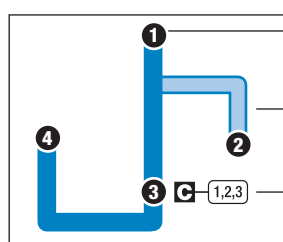

INSTRUCTIONS

1	2	3	4
9:00	9:15	9:40	10:00
10:00	—	10:40	11:00
11:00	11:15	11:40	12:00
12:00	—	12:40	1:00
1:00	1:15	1:40	2:00

- 1 **The bus stops at this location at listed times.** Look for the column of times below the matching symbol in the schedule.
- Only certain trips operate along this portion of the route.** See the schedule for trips that provide service here.
- C **1,2,3** **Connection point.** Shows where this bus intersects with connecting routes.
- The bus stops at the times listed below the numbered symbol.** Light times are A.M.; bold times are P.M.
- The timetable shows when the bus stops.** Actual times may vary and depend upon traffic and weather conditions.