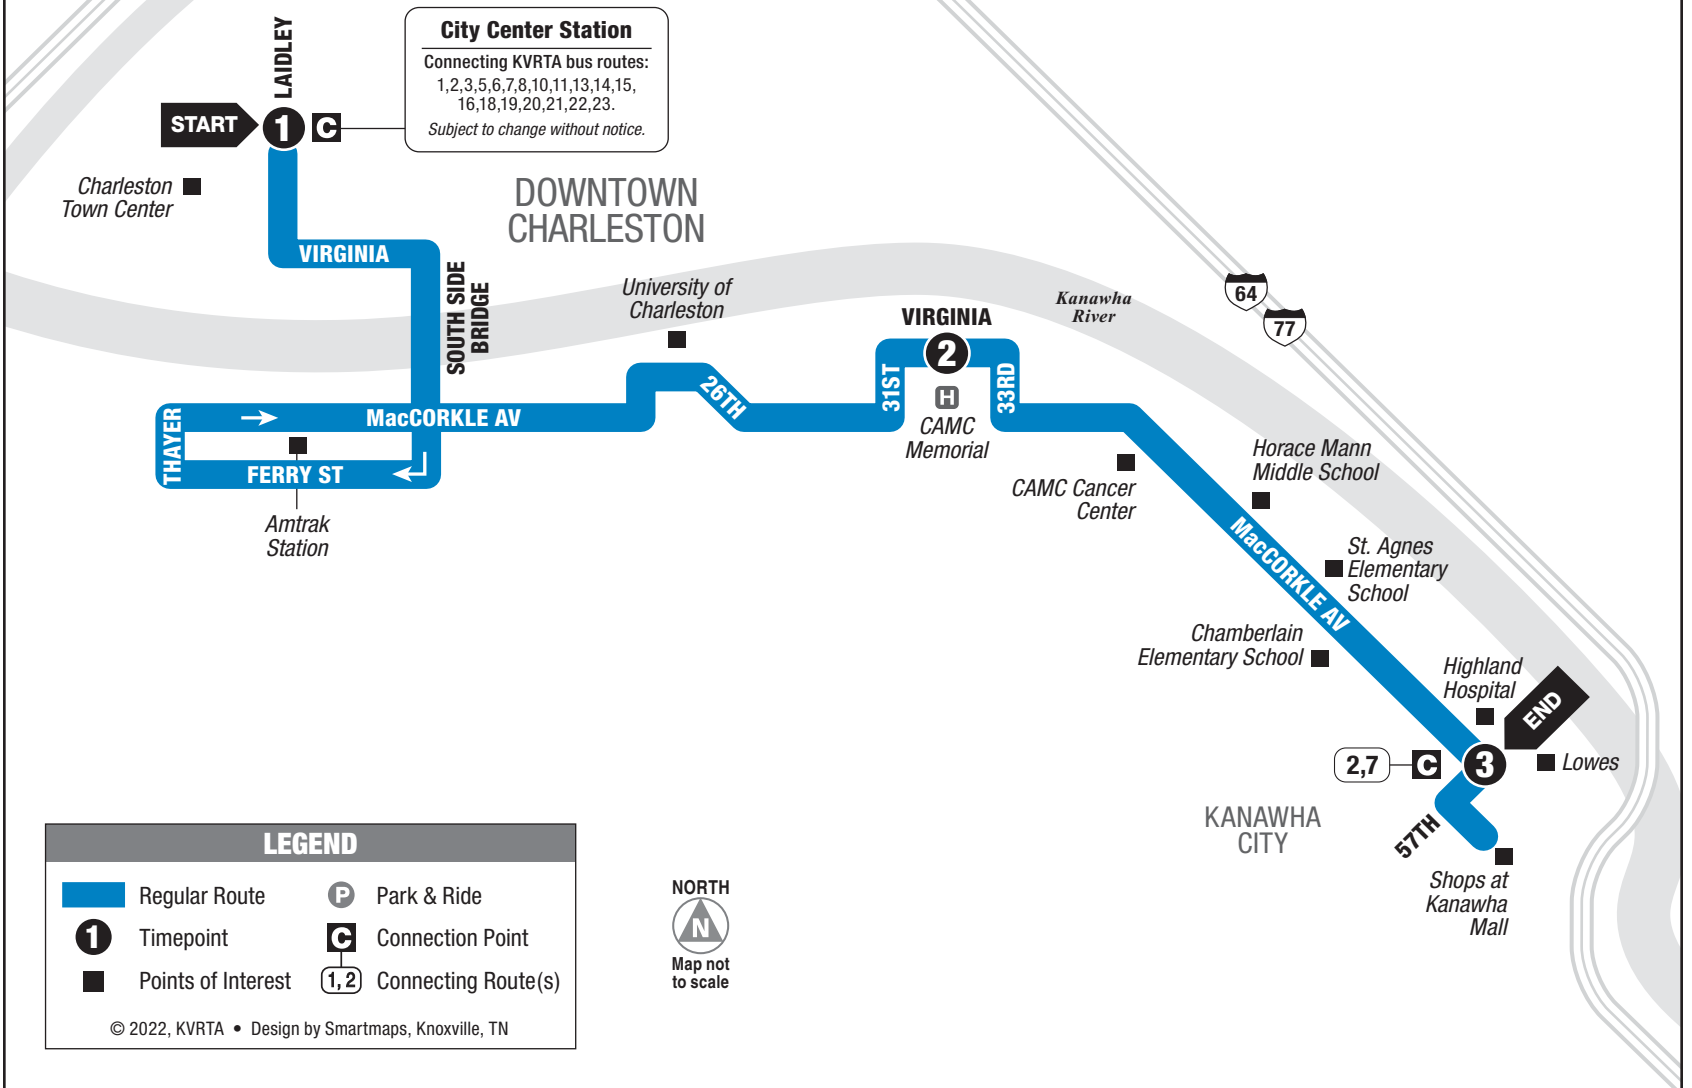

ROUTE 17

SOUTH SIDE

OUTBOUND From City Center Station To Shops at Kanawha Mall

MONDAY – SATURDAY • OUTBOUND FROM CITY CENTER STATION TO SHOPS AT KANAWHA MALL

	1 City Center Station	2 CAMC Memorial	3 Shops at Kanawha Mall
AM	7:15	7:26	7:40
	8:15	8:26	8:40
	9:15	9:26	9:40
	10:15	10:26	10:40
PM	11:15	11:26	11:40
	12:45	12:56	1:10
	1:45	1:56	2:10
	2:45	2:56	3:10
	3:45	3:56	4:10
	4:45	4:56	5:10
	5:45	5:56	6:10
	6:45	6:56	7:10
	8:15	8:26	8:40
	9:15	9:26	9:40

For more information call: 343-7586 • www.rideonkrt.com

ROUTE 17

SOUTH SIDE

INBOUND From Shops at Kanawha Mall To City Center Station

MONDAY – SATURDAY • INBOUND FROM SHOPS AT KANAWHA MALL TO CITY CENTER STATION

	3 Shops at Kanawha Mall	4 CAMC Memorial	5 City Center Station
AM	7:45	7:59	8:15
	8:45	8:59	9:15
	9:45	9:59	10:15
	10:45	10:59	11:15
PM	12:15	12:29	12:45
	1:15	1:29	1:45
	2:15	2:29	2:45
	3:15	3:29	3:45
	4:15	4:29	4:45
	5:15	5:29	5:45
	6:15	6:29	6:45
	7:45	7:59	8:15
	8:45	8:59	9:15
	9:45	9:59	10:15

See other side for trips FROM Downtown Charleston

No Sunday or Holiday Service.

- South Side Bridge
- University of Charleston
- CAMC Memorial Division
- Kanawha City
- Shops at Kanawha Mall