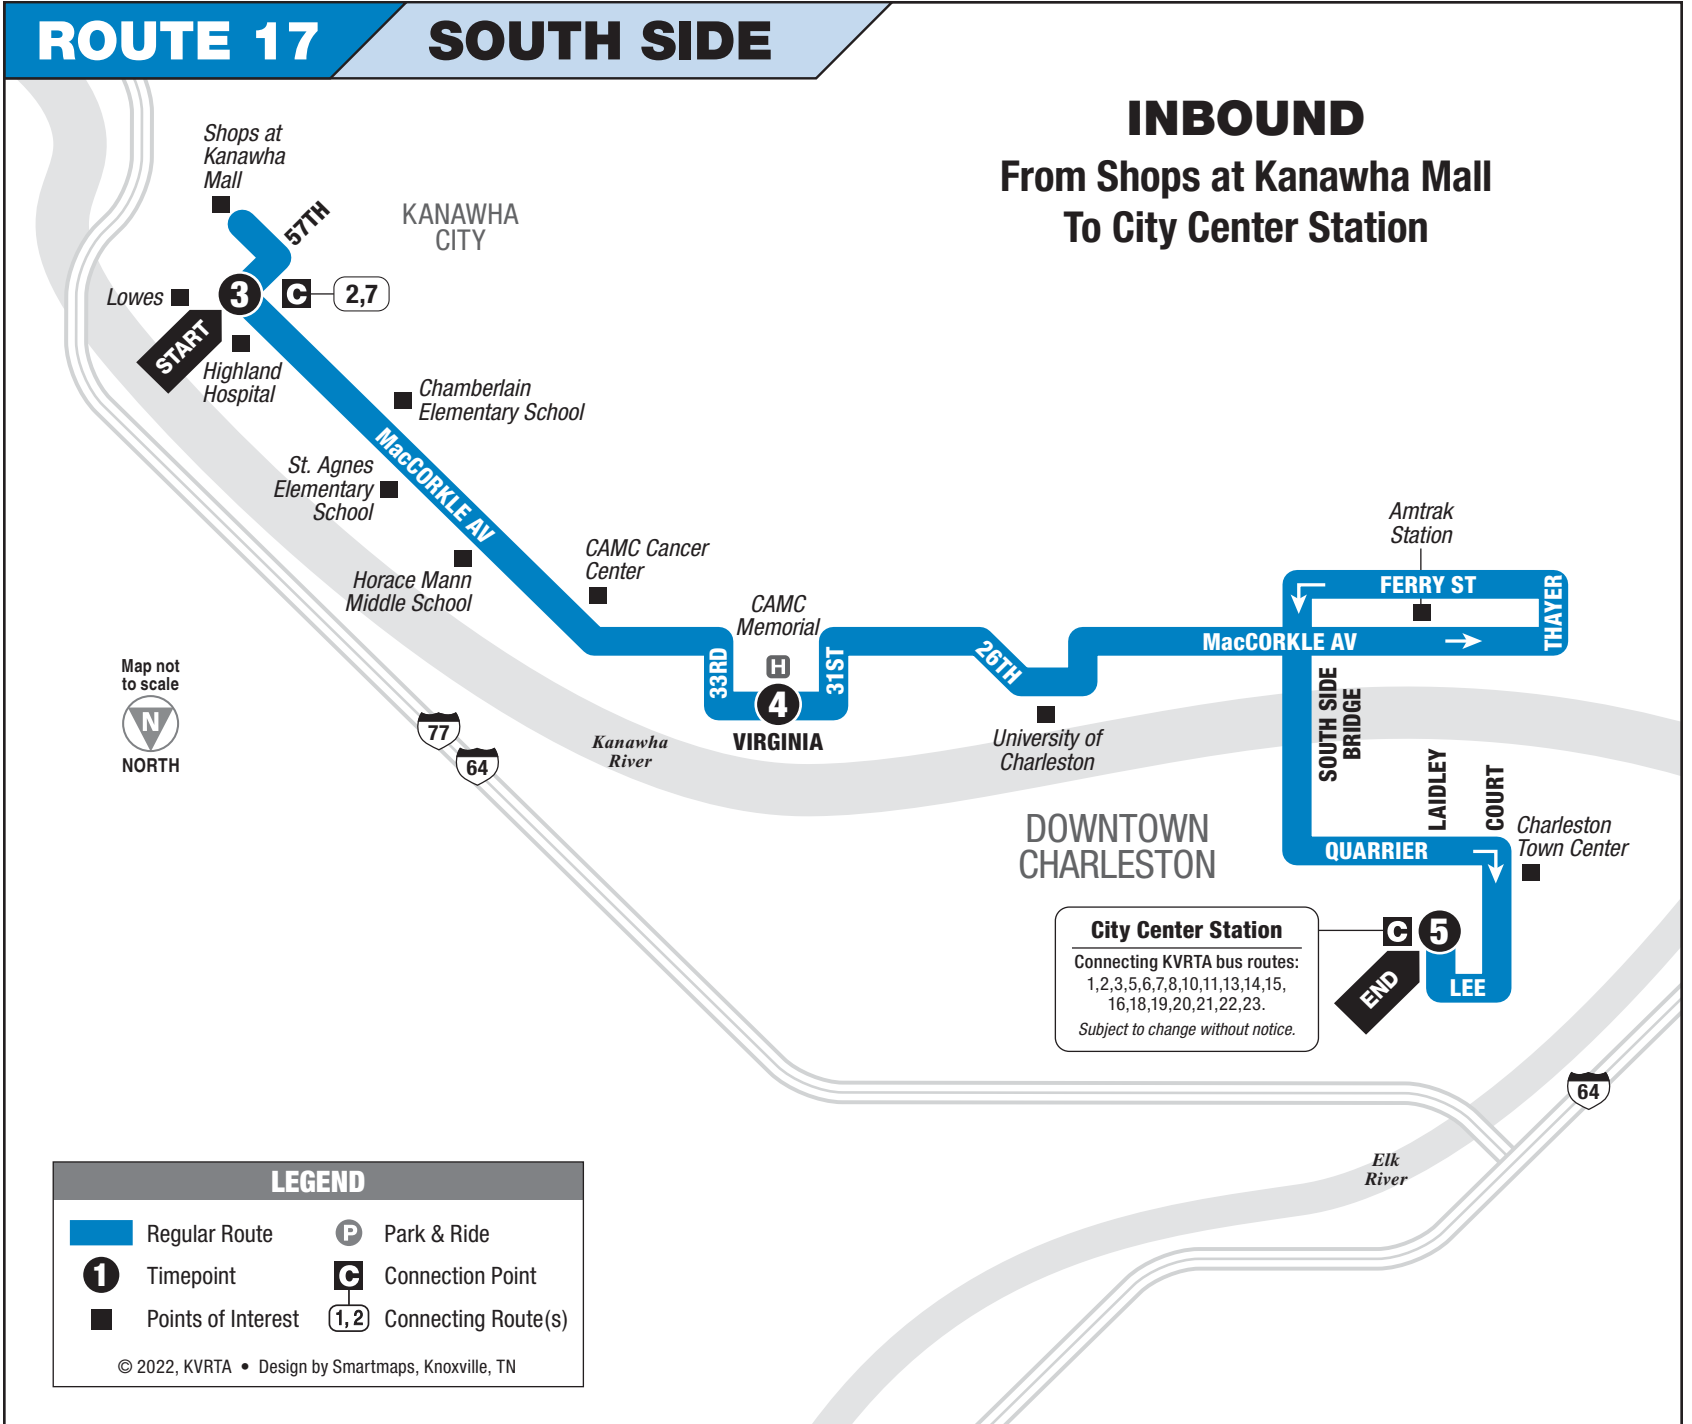

ROUTE 17

SOUTH SIDE

OUTBOUND From City Center Station To Shops at Kanawha Mall

MONDAY – SATURDAY • OUTBOUND FROM CITY CENTER STATION TO SHOPS AT KANAWHA MALL

	1 City Center Station	2 CAMC Memorial	3 Shops at Kanawha Mall
AM	7:15	7:26	7:40
	8:15	8:26	8:40
	9:15	9:26	9:40
	10:15	10:26	10:40
PM	11:15	11:26	11:40
	12:45	12:56	1:10
	1:45	1:56	2:10
	2:45	2:56	3:10
	3:45	3:56	4:10
	4:45	4:56	5:10
	5:45	5:56	6:10
	6:45	6:56	7:10
	8:15	8:26	8:40
	9:15	9:26	9:40

INSTRUCTIONS

1	2	3	4
9:00	9:15	9:40	10:00
10:00	—	10:40	11:00
11:00	11:15	11:40	12:00
12:00	—	12:40	1:00
1:00	1:15	1:40	2:00

- 1 **The bus stops at this location at listed times.** Look for the column of times below the matching symbol in the schedule.
- Only certain trips operate along this portion of the route.** See the schedule for trips that provide service here.
- C **1,2,3** **Connection point.** Shows where this bus intersects with connecting routes.
- The bus stops at the times listed below the numbered symbol.** Light times are A.M.; bold times are P.M.
- The timetable shows when the bus stops.** Actual times may vary and depend upon traffic and weather conditions.

For more information call: 343-7586 • www.rideonkrt.com

ROUTE 17

SOUTH SIDE

INBOUND From Shops at Kanawha Mall To City Center Station

MONDAY – SATURDAY • INBOUND FROM SHOPS AT KANAWHA MALL TO CITY CENTER STATION

See other side for trips FROM Downtown Charleston

No Sunday or Holiday Service.

- South Side Bridge
- University of Charleston
- CAMC Memorial Division
- Kanawha City
- Shops at Kanawha Mall