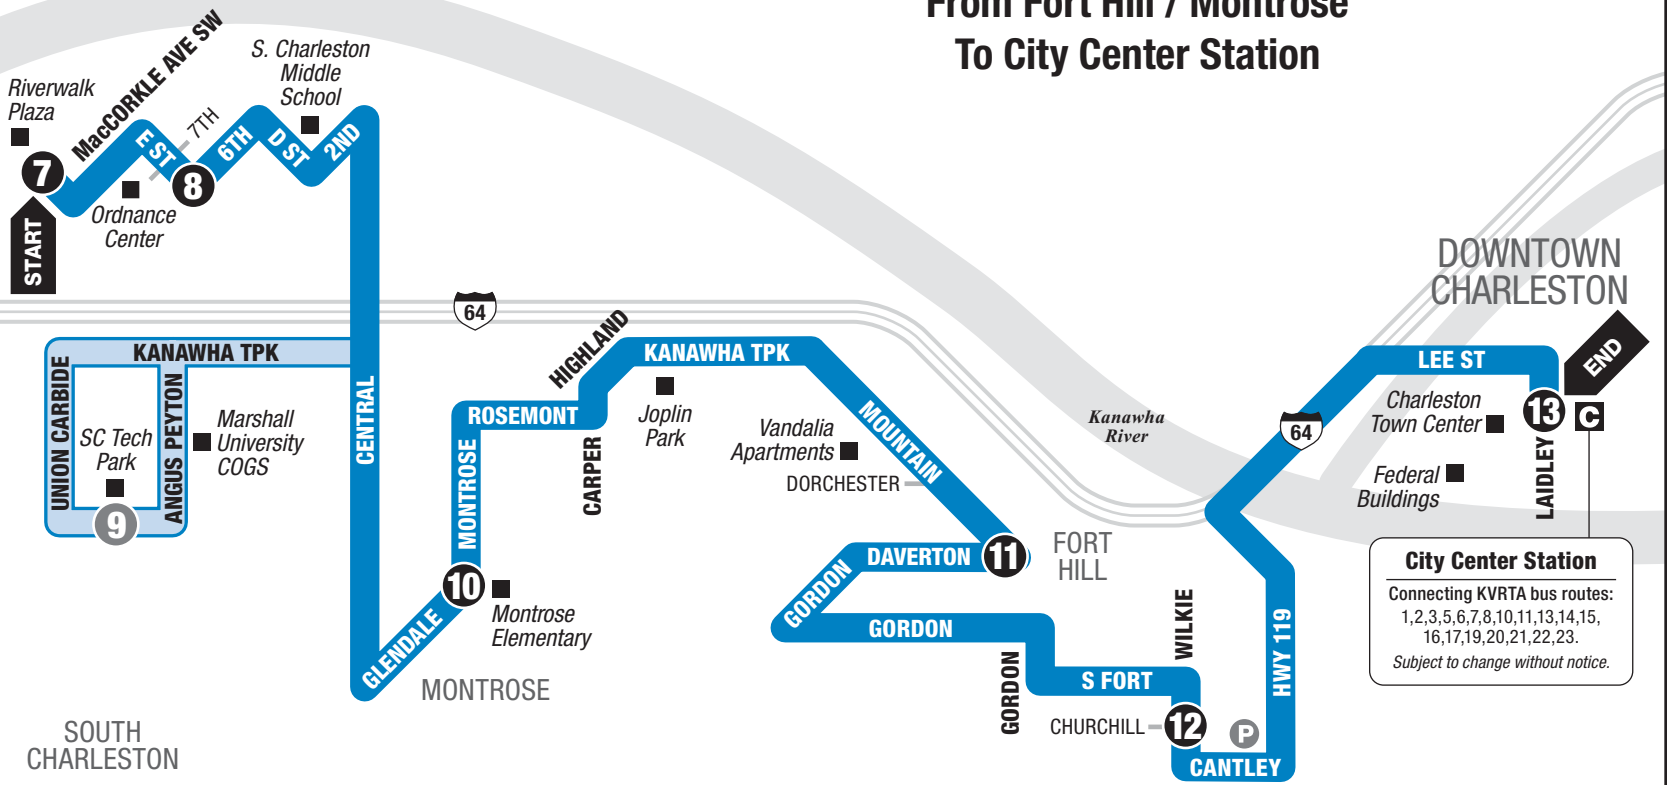

ROUTE 18

FORT HILL / MONTROSE

OUTBOUND From City Center Station To Fort Hill / Montrose

MONDAY – SATURDAY • OUTBOUND FROM CITY CENTER STATION TO FORT HILL / MONTROSE

	1 City Center Station	2 Wilkie Dr at Churchill Dr	3 Daverton Rd at Thorne Rd	4 Montrose Dr at Glendale Ave	5 SC Tech Center	6 E St at 6th Ave	7 Riverwalk	<i>See other side for trips TO Downtown Charleston</i>
AM	7:30	7:40	7:48	7:53	8:00	8:08	8:12	
	9:00	9:10	9:18	9:23	9:30	9:38	9:42	
PM	10:35	<i>Bus travels to SC Tech Park via West Charleston/St. Albans Route.</i>			10:55	11:03	11:07	
	1:00	<i>Bus travels to SC Tech Park via West Charleston/St. Albans Route.</i>			1:20	1:28	1:32	
	2:30	2:40	2:48	2:53	3:00	3:08	3:12	
	4:00	4:10	4:18	4:23	4:30	4:38	4:42	
	5:30	5:40	5:48	5:53	6:00	6:08	—	
	6:30	<i>Bus travels to SC Tech Park via West Charleston/St. Albans Route.</i>			6:50	—	—	

INSTRUCTIONS

- 1** The bus stops at this location at listed times. Look for the column of times below the matching symbol in the schedule.
- Only certain trips operate along this portion of the route. See the schedule for trips that provide service here.
- C 1,2,3 Connection point. Shows where this bus intersects with connecting routes.
- The bus stops at the times listed below the numbered symbol. Light times are A.M.; bold times are P.M.
- The timetable shows when the bus stops. Actual times may vary and depend upon traffic and weather conditions.

City Center Station
Connecting KVRTA bus routes:
1,2,3,5,6,7,8,10,11,13,14,15,
16,17,19,20,21,22,23.
Subject to change without notice.

LEGEND

- Regular Route
- P Park & Ride
- 1 Timepoint
- C Connection Point
- Points of Interest
- 1,2 Connecting Route(s)

Shaded trips operate Monday–Friday ONLY.

No Sunday or Holiday Service.

**Fort Hill /
Montrose**

SERVING:

- Fort Hill Area
- Bridge Valley Community College
- D Street South Charleston
- Riverwalk Plaza

ROUTE