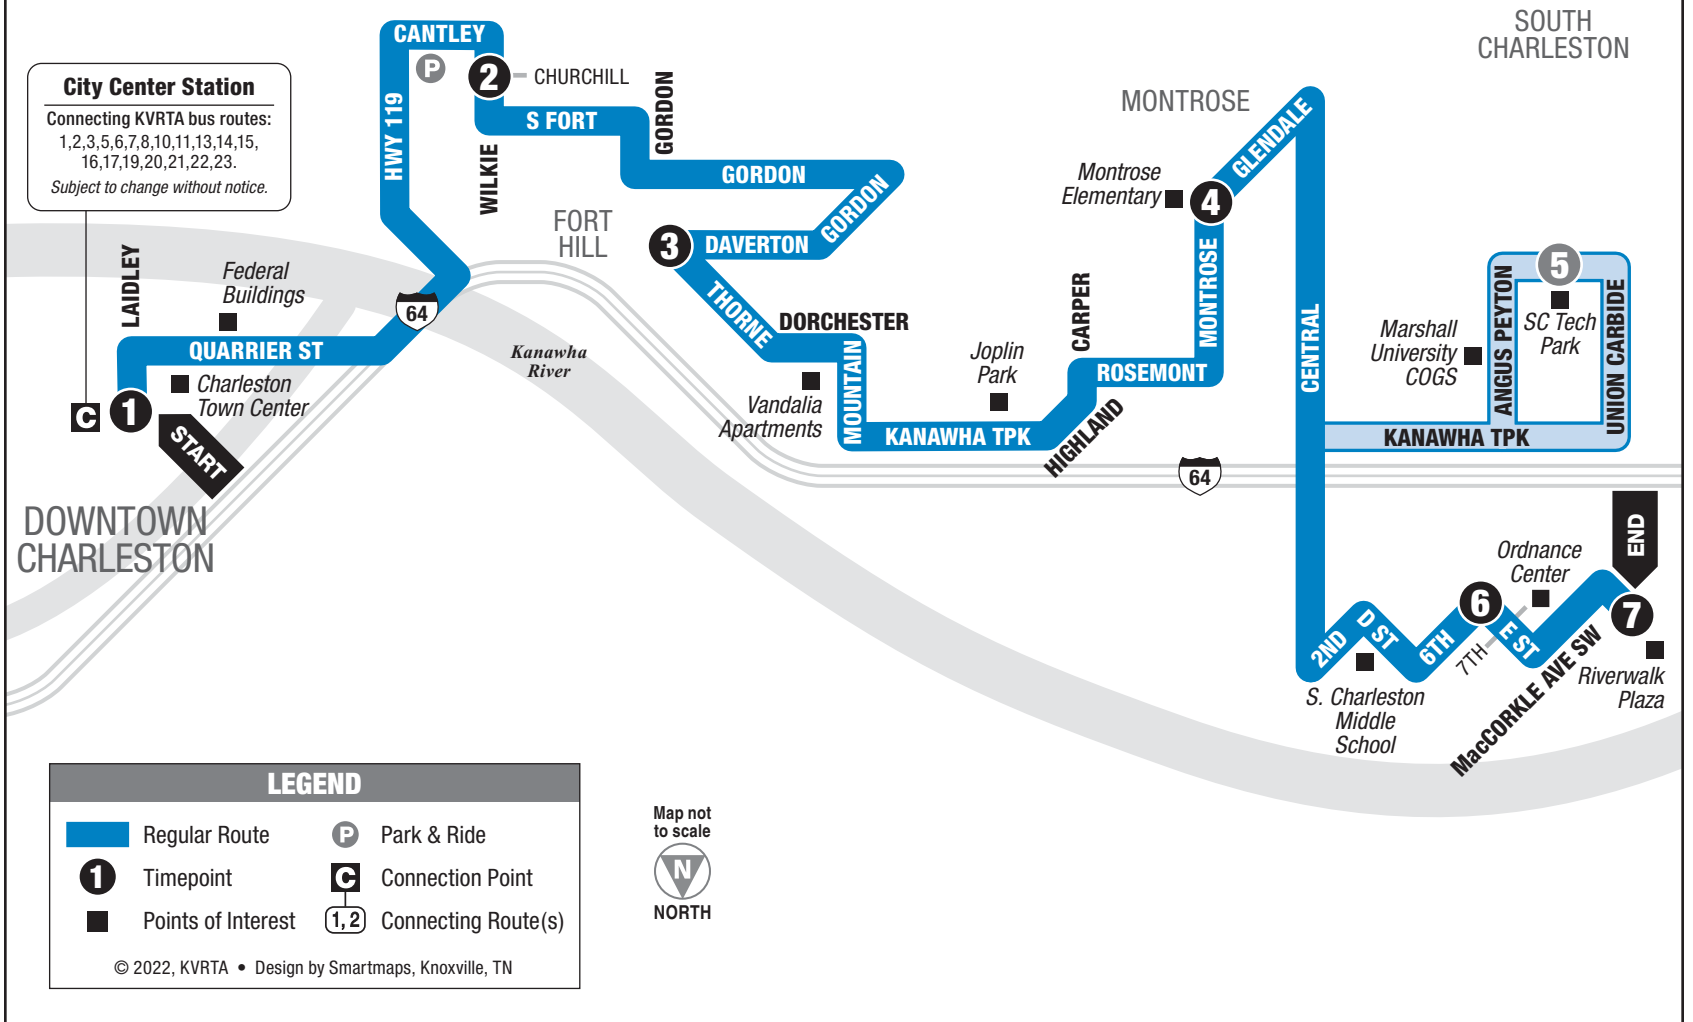

ROUTE 18

FORT HILL / MONTROSE

OUTBOUND From City Center Station To Fort Hill / Montrose

MONDAY – SATURDAY • OUTBOUND FROM CITY CENTER STATION TO FORT HILL / MONTROSE

	1 City Center Station	2 Wilkie Dr at Churchill Dr	3 Daverton Rd at Thorne Rd	4 Montrose Dr at Glendale Ave	5 SC Tech Center	6 E St at 6th Ave	7 Riverwalk	<i>See other side for trips TO Downtown Charleston</i>
AM	7:30	7:40	7:48	7:53	8:00	8:08	8:12	
	9:00	9:10	9:18	9:23	9:30	9:38	9:42	
PM	10:35	<i>Bus travels to SC Tech Park via West Charleston/St. Albans Route.</i>			10:55	11:03	11:07	
	1:00	<i>Bus travels to SC Tech Park via West Charleston/St. Albans Route.</i>			1:20	1:28	1:32	
	2:30	2:40	2:48	2:53	3:00	3:08	3:12	
	4:00	4:10	4:18	4:23	4:30	4:38	4:42	
	5:30	5:40	5:48	5:53	6:00	6:08	—	
	6:30	<i>Bus travels to SC Tech Park via West Charleston/St. Albans Route.</i>			6:50	—	—	

City Center Station
Connecting KVRTA bus routes:
1,2,3,5,6,7,8,10,11,13,14,15,
16,17,19,20,21,22,23.
Subject to change without notice.

LEGEND

- Regular Route
- P Park & Ride
- 1 Timepoint
- C Connection Point
- Points of Interest
- 1,2 Connecting Route(s)

Shaded trips operate Monday–Friday ONLY.

No Sunday or Holiday Service.

**Fort Hill /
Montrose**

SERVING:

- Fort Hill Area
- Bridge Valley Community College
- D Street South Charleston
- Riverwalk Plaza

ROUTE