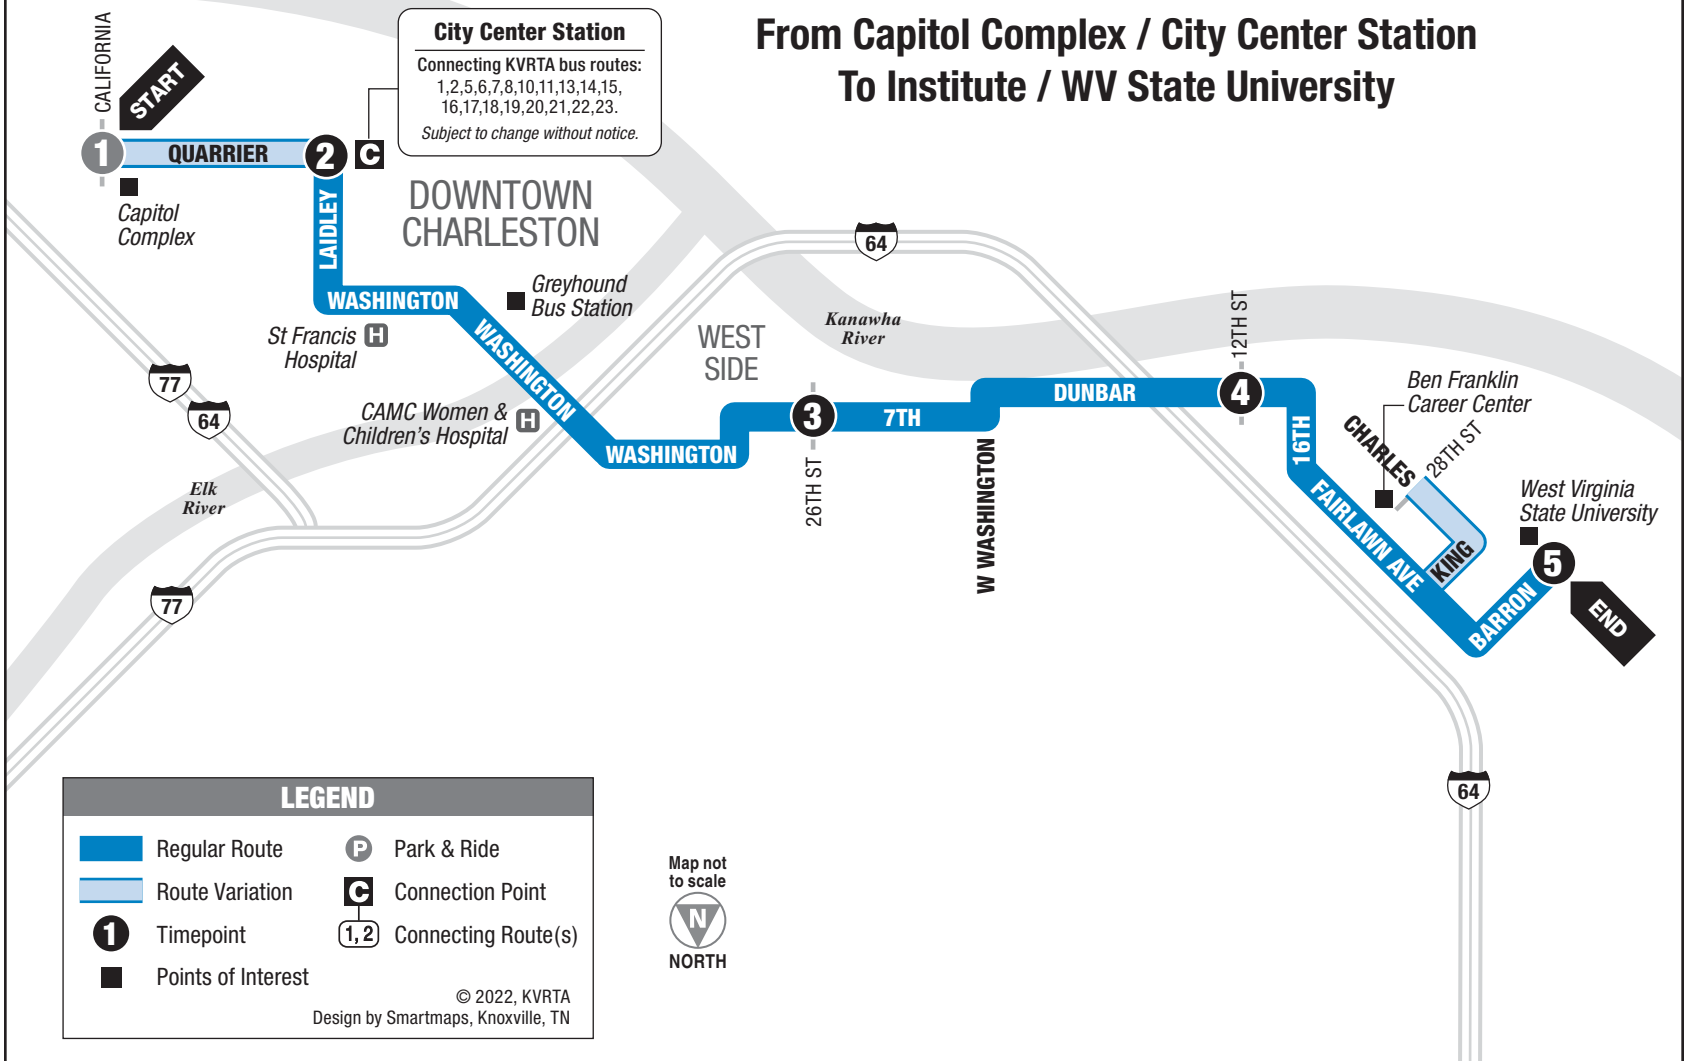

ROUTE 31

INSTITUTE / WV STATE UNIVERSITY

OUTBOUND

From Capitol Complex / City Center Station
To Institute / WV State University

MONDAY – SATURDAY: OUTBOUND FROM DOWNTOWN TO INSTITUTE / WV STATE UNIVERSITY

	1 Capitol Complex	2 City Center Station	3 7th Ave and 26th St	4 12th and Dunbar Ave	Does bus travel via Charles Ave?	5 WV State University
AM	—	—	5:20	5:27	—	5:35
	—	—	5:40	5:48	—	5:57
	—	5:30	5:48	5:56	—	6:05
	—	6:00	6:18	6:26	—	6:35
	—	6:30	6:48	6:56	—	7:05
	—	7:00	7:18	7:26	YES	7:35
	—	7:30	7:48	7:56	—	8:05
	—	8:00	8:18	8:26	—	8:35
	—	8:30	8:48	8:56	—	9:05
	—	9:00	9:18	9:26	—	9:35
	—	9:30	9:48	9:56	—	10:05
	—	10:00	10:18	10:26	—	10:35
	—	10:30	10:48	10:56	—	11:05
	—	11:00	11:18	11:26	—	11:35
	—	11:30	11:48	11:56	—	12:05
	—	12:00	12:18	12:26	—	12:35
	—	12:30	12:48	12:56	—	1:05
	—	1:00	1:18	1:26	—	1:35
	—	1:30	1:48	1:56	—	2:05
	—	2:00	2:18	2:26	—	2:35
	—	2:30	2:48	2:56	YES	3:05
	—	2:45	2:58	—	—	—
PM	—	3:00	3:18	3:26	—	3:35
	—	3:30	3:48	3:56	—	4:05
	—	4:00	4:18	4:26	—	4:35
	—	4:30	4:48	4:56	—	5:05
	—	5:00	5:18	5:26	—	5:35
	—	5:30	5:48	5:56	—	6:05
	—	6:00	6:18	6:26	—	6:35
	—	6:45	6:58	—	—	—
	—	7:15	7:29	7:35	—	7:41
	—	9:00	9:18	9:26	YES	9:35
	—	9:20	9:34	9:43	—	9:51
	—	11:15	11:29	11:35	—	11:41

Shaded trips travel via Charles Avenue Monday-Friday. Most trips travel via Fairlawn Avenue Monday-Friday. All Saturday trips travel via Fairlawn Avenue.

Route 31 does not serve Capitol Complex Monday-Saturday. See Routes 2, 16, 19 and 22 for Monday-Saturday service from Capitol Complex.

SUNDAY: OUTBOUND FROM DOWNTOWN TO INSTITUTE / WV STATE UNIVERSITY

	1 Capitol Complex	2 City Center Station	3 7th Ave and 26th St	4 12th and Dunbar Ave	5 WV State University
AM	—	—	4:55	5:02	5:10
	—	6:30	6:40	6:47	6:55
	—	8:30	8:40	8:47	8:55
	—	10:00	10:10	10:17	10:25
	—	11:15	11:25	11:35	11:43
	—	12:00	12:10	12:17	12:25
PM	—	2:30	2:40	2:47	2:55
	—	3:30	3:40	3:47	3:55
	—	5:25	5:35	5:43	5:51
	—	7:15	7:25	7:33	7:41
	—	9:15	9:25	9:33	9:41
	—	11:15	11:25	11:33	11:41

All Sunday trips travel via Fairlawn Avenue. Route 31 does not serve Capitol Complex on Sunday. See Routes 2, 16, 19 and 22 for Sunday service from Capitol Complex.

Please have your fare ready before boarding the bus.

INFORMATION