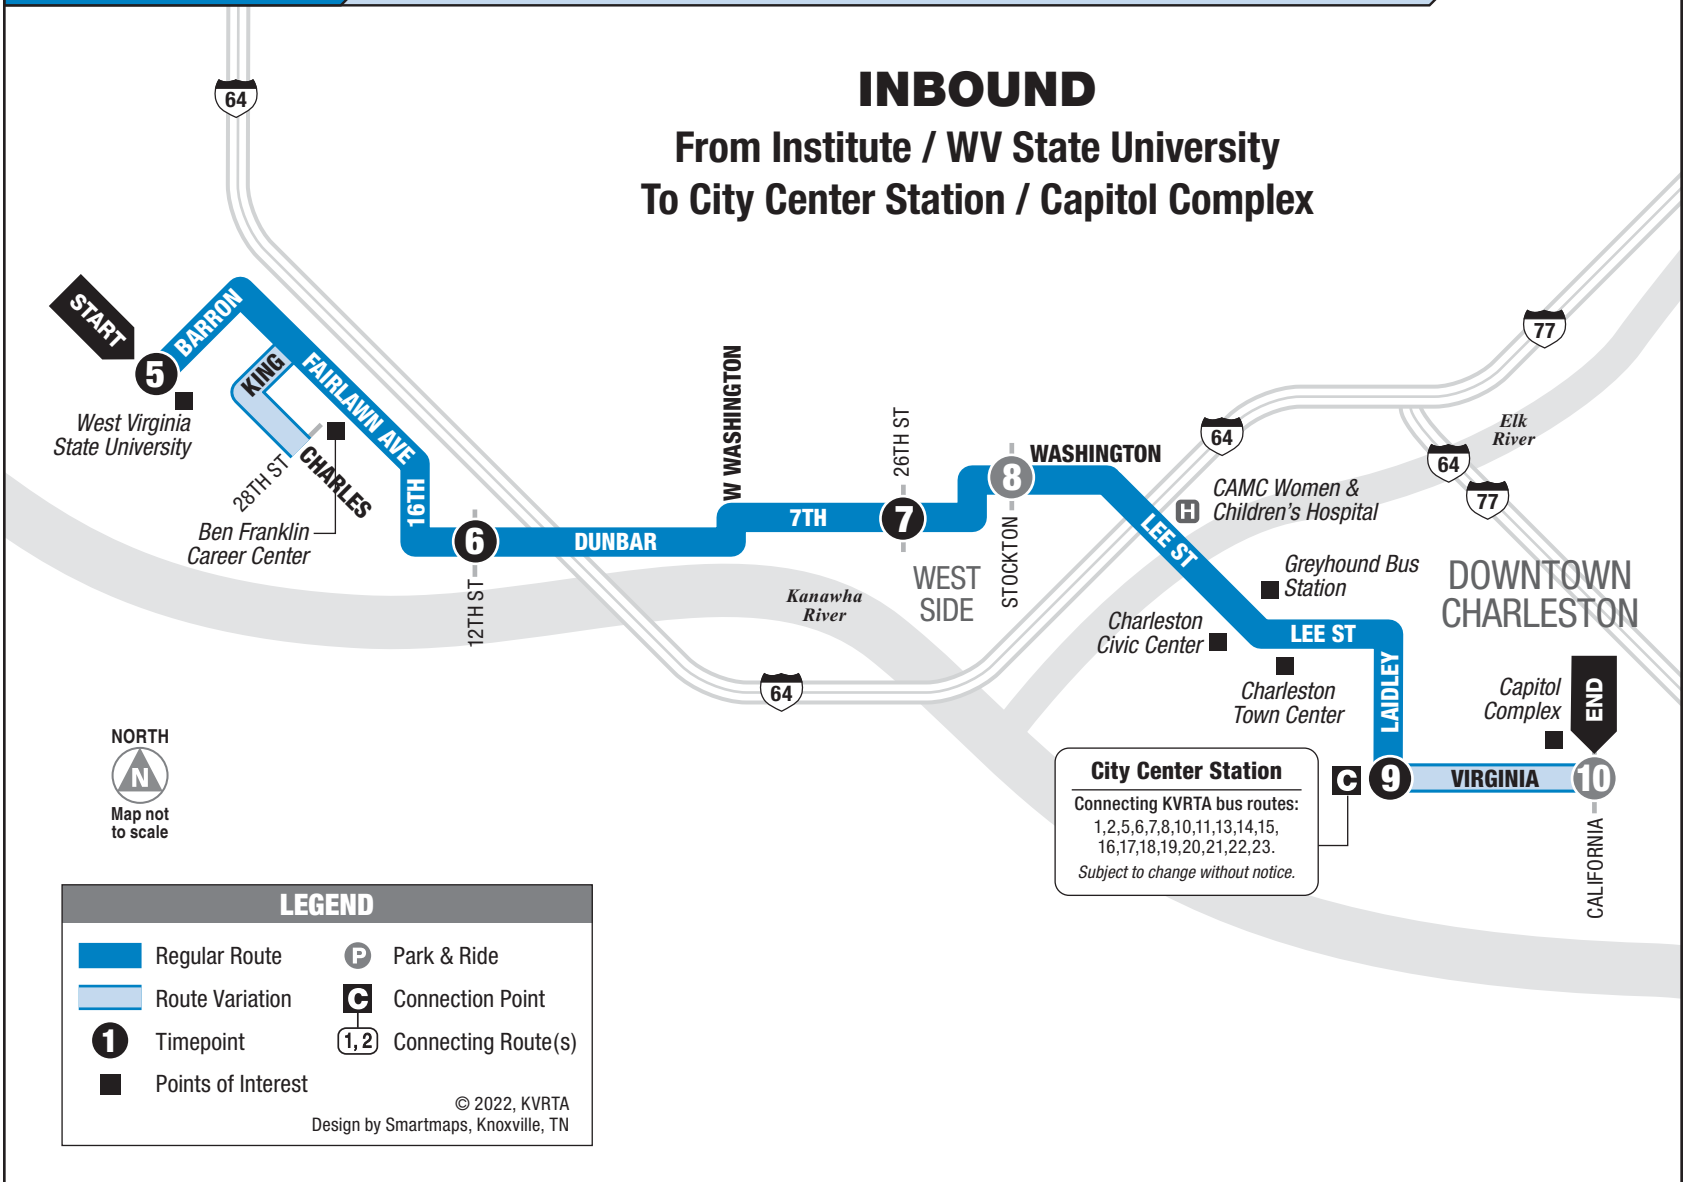

ROUTE 31

INSTITUTE / WV STATE UNIVERSITY

INBOUND

From Institute / WV State University
To City Center Station / Capitol Complex

MONDAY – SATURDAY: INBOUND FROM INSTITUTE / WV STATE UNIVERSITY TO DOWNTOWN

	5 WV State University	Does bus travel via Charles Ave?	6 12th and Dunbar Ave	7 7th Ave and 26th St	9 City Center Station	10 Capitol Complex	See other side for trips FROM Downtown Charleston
5:57	—	—	6:05	6:13	6:30	—	
6:26	—	—	6:34	6:46	7:00	—	
6:57	—	—	7:05	7:13	7:30	—	
7:22	—	YES	7:30	7:42	8:00	—	
7:57	—	—	8:05	8:13	8:30	—	
8:22	—	—	8:30	8:42	9:00	—	
8:57	—	—	9:05	9:13	9:30	—	
9:22	—	—	9:30	9:42	10:00	—	
9:57	—	—	10:05	10:13	10:30	—	
10:22	—	—	10:30	10:42	11:00	—	
10:57	—	—	11:05	11:13	11:30	—	
11:22	—	—	11:30	11:42	12:00	—	
11:57	—	—	12:05	12:13	12:30	—	
12:22	—	—	12:30	12:42	1:00	—	
12:57	—	—	1:05	1:13	1:30	—	
1:22	—	—	1:30	1:42	2:00	—	
1:57	—	—	2:05	2:13	2:30	—	
2:22	—	—	2:30	2:42	3:00	—	
—	—	—	—	2:58	3:15	—	
2:57	—	YES	3:05	3:13	3:30	—	
3:22	—	—	3:30	3:42	4:00	—	
3:57	—	—	4:05	4:13	4:30	—	
4:22	—	—	4:30	4:42	5:00	—	
4:57	—	—	5:05	5:13	5:30	—	
5:22	—	—	5:30	5:42	6:00	—	
5:57	—	—	6:05	6:13	6:30	—	
6:22	—	—	6:30	6:42	7:00	—	
6:42	—	—	6:50	6:57	7:15	—	
—	—	—	—	6:58	7:15	—	
7:22	—	—	7:30	7:42	8:00	—	
8:49	—	—	8:55	9:01	9:15	—	
9:42	—	YES	9:50	9:57	10:15	—	
10:50	—	—	10:56	11:02	11:15	—	
12:25	—	—	12:31	12:37	—	—	

Shaded trips travel via Charles Avenue Monday-Friday. Most trips travel via Fairlawn Avenue Monday-Friday. All Saturday trips travel via Fairlawn Avenue. Route 31 does not serve Capitol Complex Monday-Saturday. See Routes 2, 16, 19 and 22 for Monday-Saturday service from Capitol Complex.

SUNDAY: INBOUND FROM INSTITUTE / WV STATE UNIVERSITY TO DOWNTOWN

	5 WV State University	6 12th and Dunbar Ave	7 7th Ave and 26th St	9 City Center Station	10 Capitol Complex	See other side for trips FROM Downtown Charleston
5:57	6:05	6:15	6:30	—	—	
8:12	8:20	8:28	8:40	—	—	
9:52	10:02	10:12	10:27	—	—	
11:29	11:37	11:45	12:00	—	—	
1:40	1:50	2:00	2:15	—	—	
4:52	5:00	5:10	5:25	—	—	
6:47	6:55	7:03	7:15	—	—	
8:48	8:56	9:03	9:13	—	—	
10:47	10:55	11:03	11:15	—	—	
12:35	12:42	12:49	—	—	—	

All Sunday trips travel via Fairlawn Avenue. Route 31 does not serve Capitol Complex on Sunday. See Routes 2, 16, 19 and 22 for Sunday service from Capitol Complex.

- West Washington Street
- North Charleston
- Dunbar
- Institute / WV State University