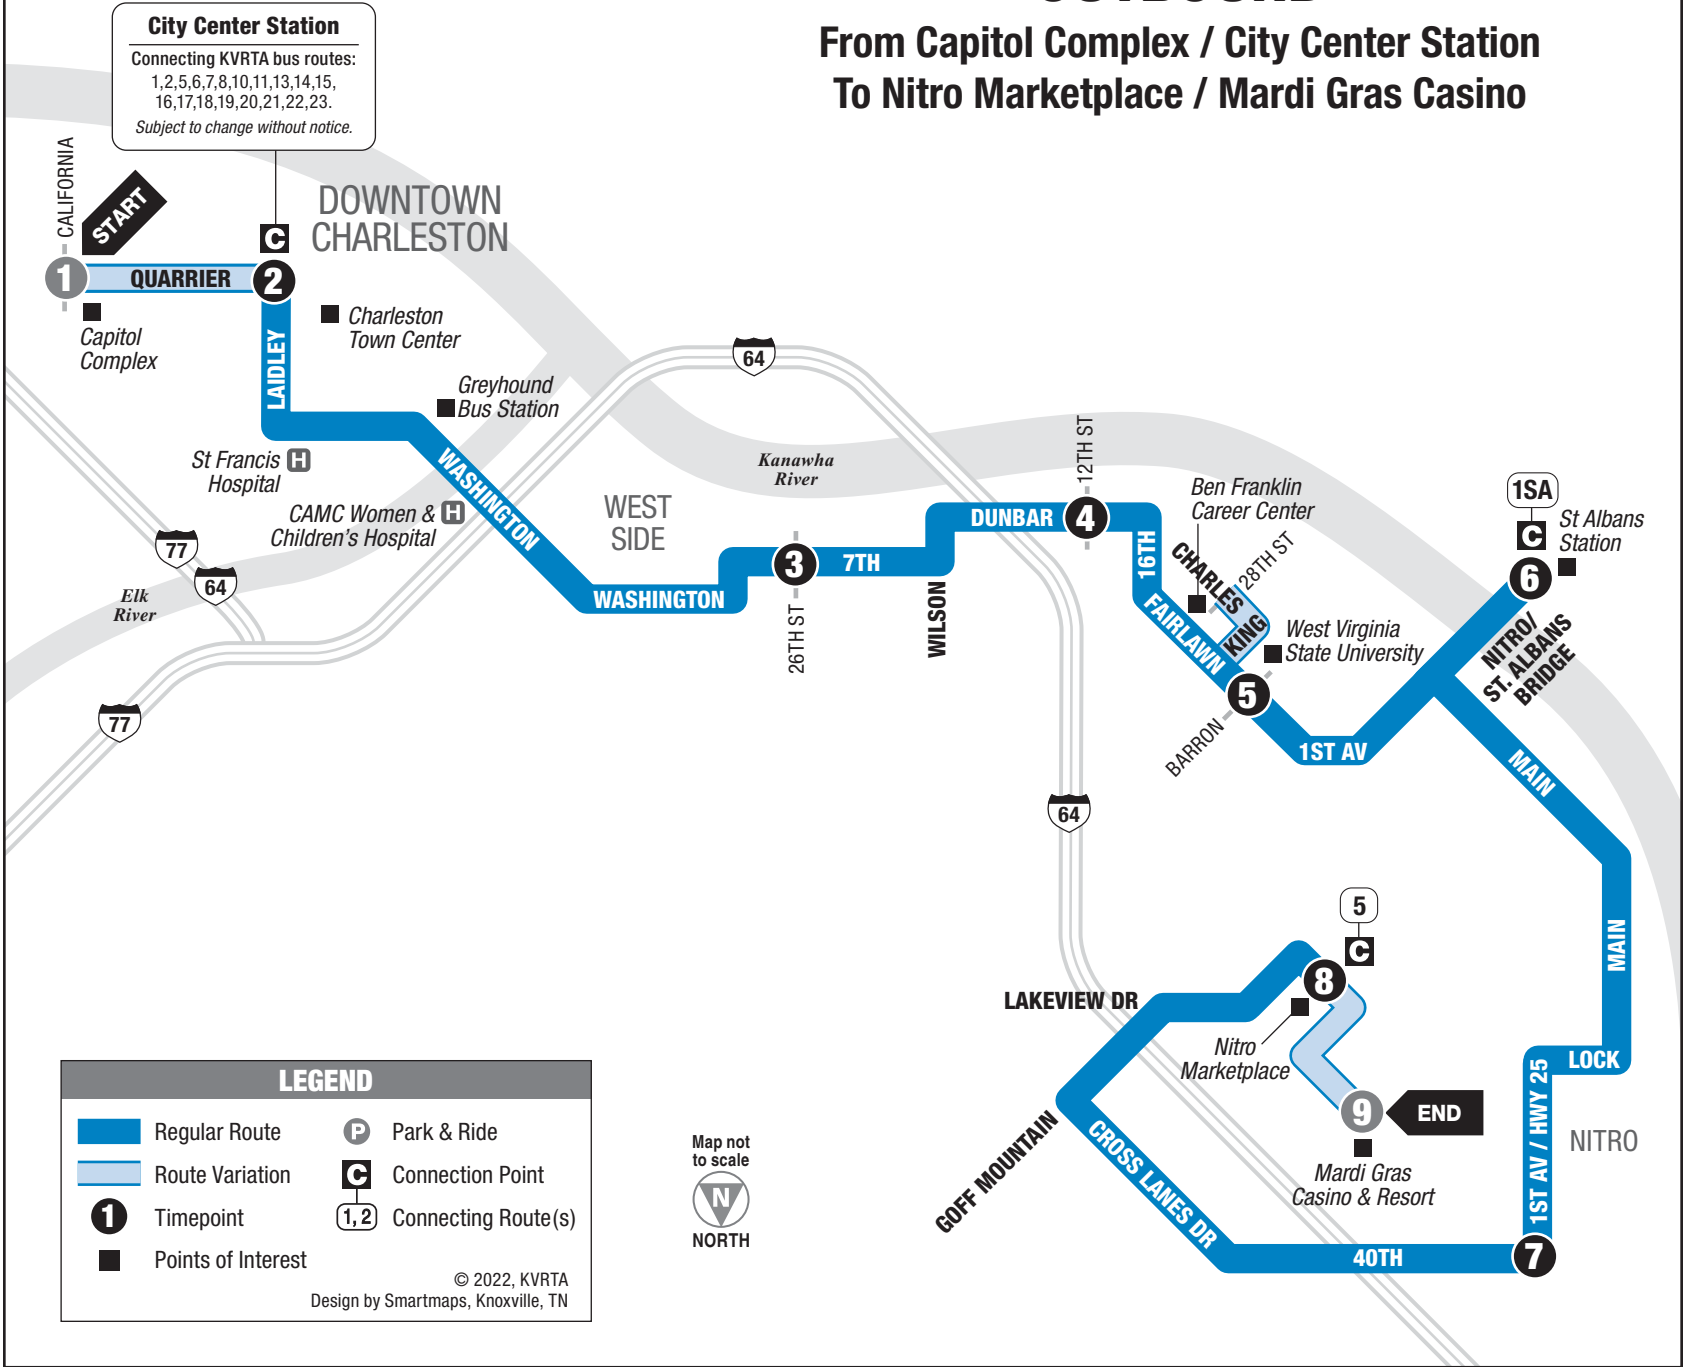

ROUTE 3N

NITRO

OUTBOUND

From Capitol Complex / City Center Station
To Nitro Marketplace / Mardi Gras Casino

MONDAY – SATURDAY • OUTBOUND FROM DOWNTOWN TO NITRO / MARDI GRAS CASINO

	1 Capitol Complex	2 City Center Station	3 7th Ave and 26th St	4 12th and Dunbar Ave	Does bus travel via Charles Ave?	5 WV State University	6 St Albans Station	7 40th St and Route 25	8 Nitro Marketplace	9 Mardi Gras Casino & Resort	See other side for trips TO Downtown Charleston
AM	—	—	5:20	5:27	—	5:35	—	5:45	5:55	5:58	
	—	5:30	5:48	5:56	—	6:05	6:15	6:30	6:40	—	
	—	6:30	6:48	6:56	—	7:05	7:15	7:30	7:40	—	
	—	7:30	7:48	7:56	—	8:05	8:15	8:30	8:40	—	
	—	8:30	8:48	8:56	—	9:05	9:15	9:30	9:40	—	
PM	—	9:30	9:48	9:56	—	10:05	10:15	10:30	10:40	—	
	—	10:30	10:48	10:56	—	11:05	11:15	11:30	11:40	—	
	—	11:30	11:48	11:56	—	12:05	12:15	12:30	12:40	—	
	—	12:30	12:48	12:56	—	1:05	1:15	1:30	1:40	—	
	—	1:30	1:48	1:56	—	2:05	2:15	2:30	2:40	—	
	—	2:30	2:48	2:56	YES	3:05	3:15	3:30	3:40	—	
	—	2:45	2:58	—	—	—	—	—	—	—	
	—	3:30	3:48	3:56	—	4:05	4:15	4:30	4:40	—	
	—	4:30	4:48	4:56	—	5:05	5:15	5:30	5:40	—	
	—	5:30	5:48	5:56	—	6:05	6:15	6:30	6:40	—	
	—	6:45	6:58	—	—	—	—	—	—	—	
	—	7:15	7:29	7:35	—	7:41	—	7:53	8:03	8:06	
	—	9:20	9:34	9:43	—	9:51	—	10:01	10:11	—	
	—	11:15	11:29	11:35	—	11:41	—	11:53	12:03	12:05	

Shaded trip travels via Charles Avenue Monday-Friday. Most trips travel via Fairlawn Avenue Monday-Friday. All Saturday trips travel via Fairlawn Avenue. No service from Capitol Complex Monday-Saturday.

SUNDAY • OUTBOUND FROM DOWNTOWN TO NITRO / MARDI GRAS CASINO

	1 Capitol Complex	2 City Center Station	3 7th Ave and 26th St	4 12th and Dunbar Ave	5 WV State University	6 St Albans Station	7 40th St and Route 25	8 Nitro Marketplace	9 Mardi Gras Casino & Resort	See other side for trips TO Downtown Charleston
AM	—	—	4:55	5:02	5:10	—	5:18	5:28	—	
	—	6:30	6:40	6:47	6:55	—	7:11	7:21	7:25	
	—	8:30	8:40	8:47	8:55	—	9:11	9:21	9:25	
	—	10:00	10:10	10:17	10:25	10:36	10:47	10:57	—	
PM	—	11:15	11:25	11:35	11:43	—	—	—	—	
	—	12:00	12:10	12:17	12:25	—	12:41	12:51	—	
	—	2:30	2:40	2:47	2:55	3:07	3:19	3:29	3:33	
	—	3:30	3:40	3:47	3:55	—	4:11	4:21	4:25	
	—	5:25	5:35	5:43	5:51	—	6:07	6:17	6:20	
	—	7:15	7:25	7:33	7:41	—	7:57	8:07	8:10	
	—	9:15	9:25	9:33	9:41	—	9:57	10:06	—	
	—	11:15	11:25	11:33	11:41	—	11:57	12:07	12:10	

No service from Capitol Complex on Sunday.

Please have your fare ready before boarding the bus.

INFORMATION