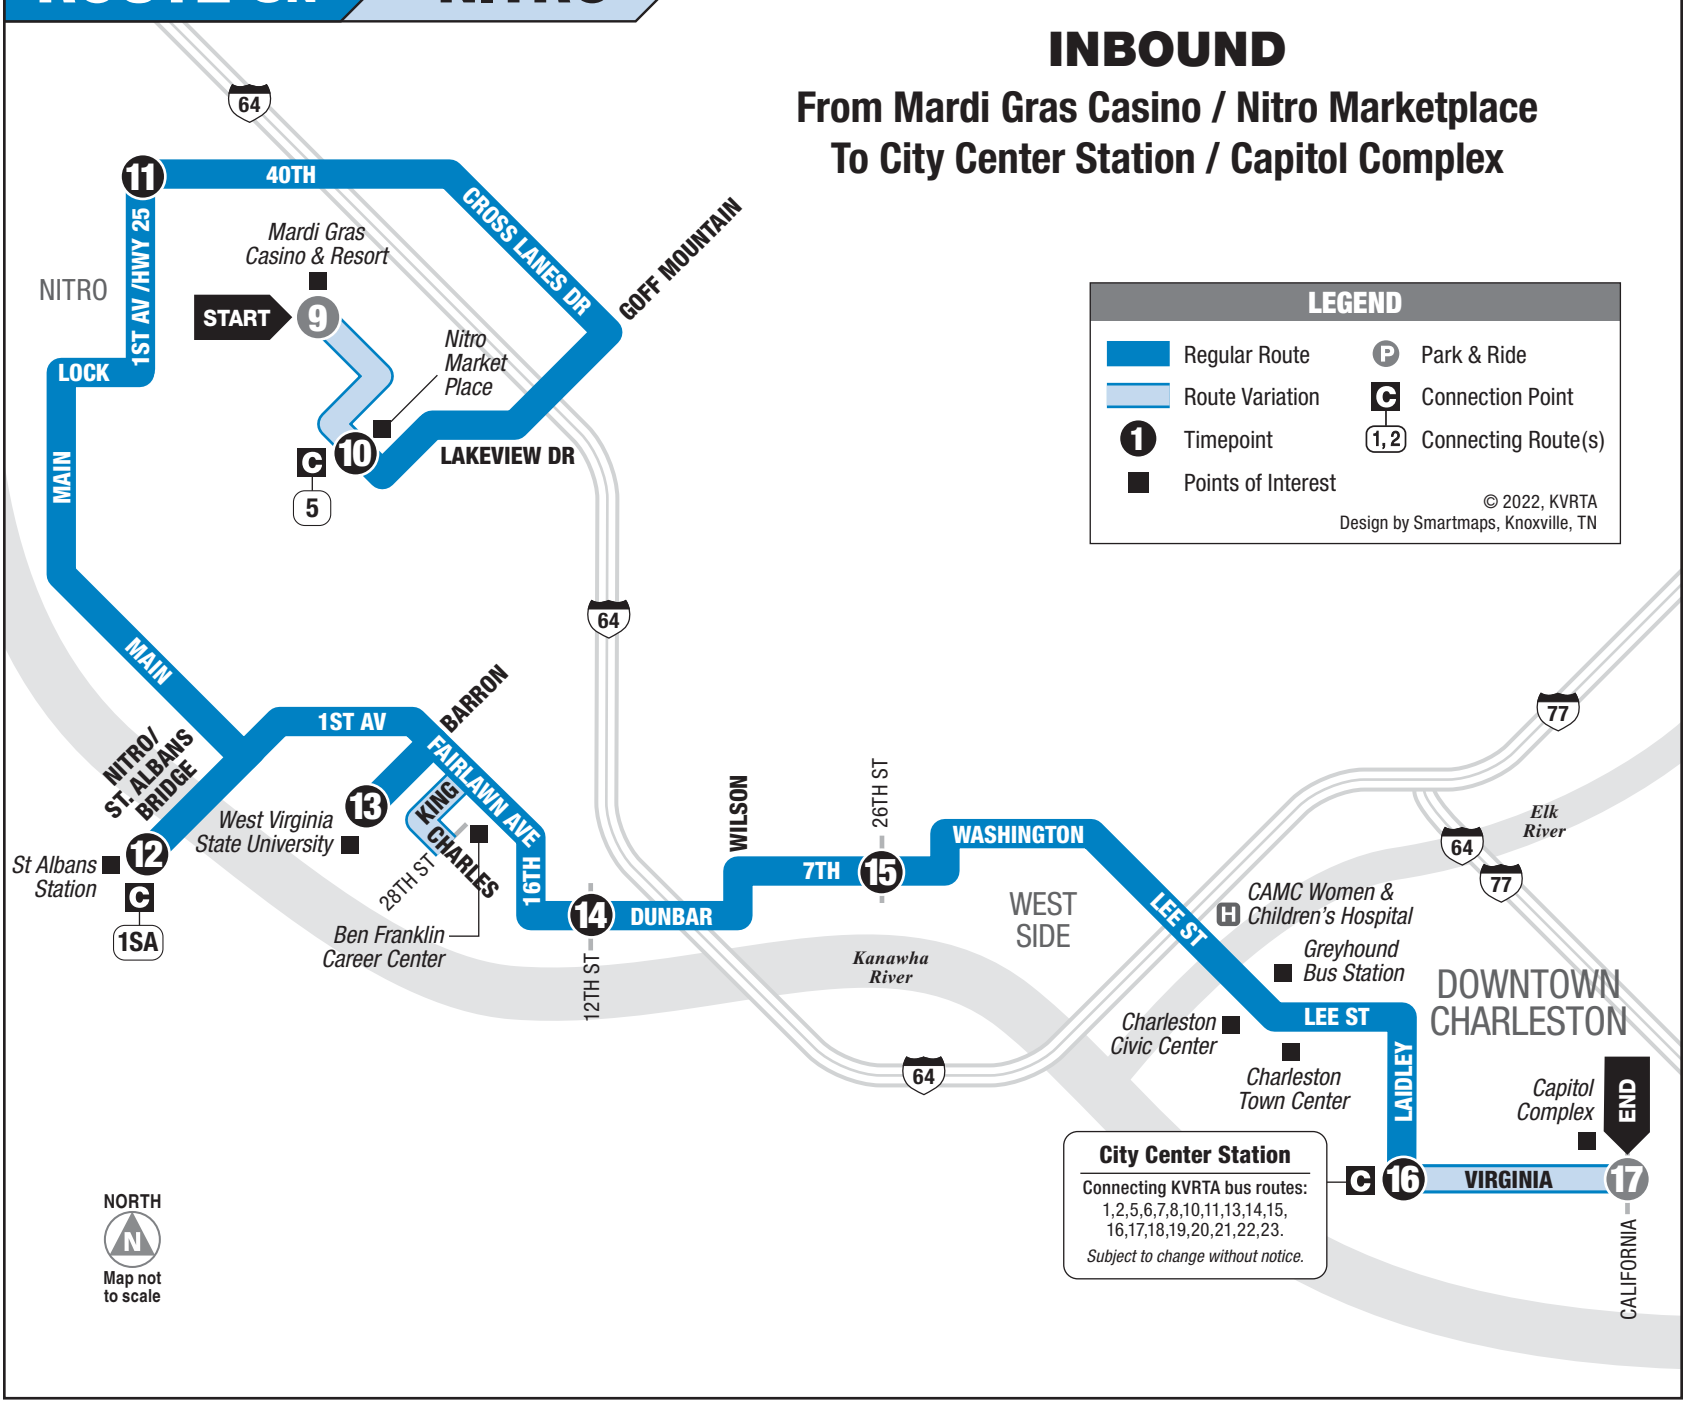

For more information call: 343-7586 • www.rideonkrt.com

ROUTE 3N

NITRO

INBOUND

From Mardi Gras Casino / Nitro Marketplace
To City Center Station / Capitol Complex

LEGEND

- Regular Route
- Route Variation
- Timepoint
- Points of Interest
- Park & Ride
- Connection Point
- Connecting Route(s)

Shaded trip travels via Charles Avenue Monday-Friday. Most trips travel via Fairlawn Avenue Monday-Friday. All Saturday trips travel via Fairlawn Avenue.
*The 12:05am trip leaving Mardi Gras Casino & Resort travels directly to 12th & Dunbar via Route 25, and does not serve St. Albans Station or WV State University. No service to Capitol Complex Monday-Saturday.

*The 12:10am trip leaving Mardi Gras Casino & Resort travels directly to 12th & Dunbar via Route 25, and does not serve St. Albans Station or WV State University. No service to Capitol Complex on Sunday.

**KANAWHA VALLEY REGIONAL
TRANSPORTATION AUTHORITY**

ROUTE 3N
DAILY SERVICE

Nitro
SERVING:

- West Washington Street
- North Charleston
- Dunbar
- Institute / WV State University
- Crosses Bridge to St. Albans Station
- Nitro 40th Street
- Nitro Marketplace