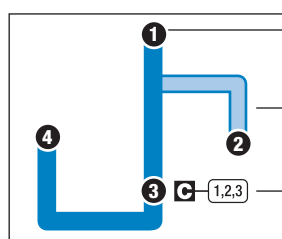

INSTRUCTIONS

1	2	3	4
9:00	9:15	9:40	10:00
10:00	—	10:40	11:00
11:00	11:15	11:40	12:00
12:00	—	12:40	1:00
1:00	1:15	1:40	2:00

- **1** The bus stops at this location at listed times. Look for the column of times below the matching symbol in the schedule.
- Only certain trips operate along this portion of the route. See the schedule for trips that provide service here.
- **C** 1,2,3 Connection point. Shows where this bus intersects with connecting routes.
- The bus stops at the times listed below the numbered symbol. Light times are A.M.; bold times are P.M.
- The timetable shows when the bus stops. Actual times may vary and depend upon traffic and weather conditions.

For more information call: 343-7586 • www.rideonkrt.com