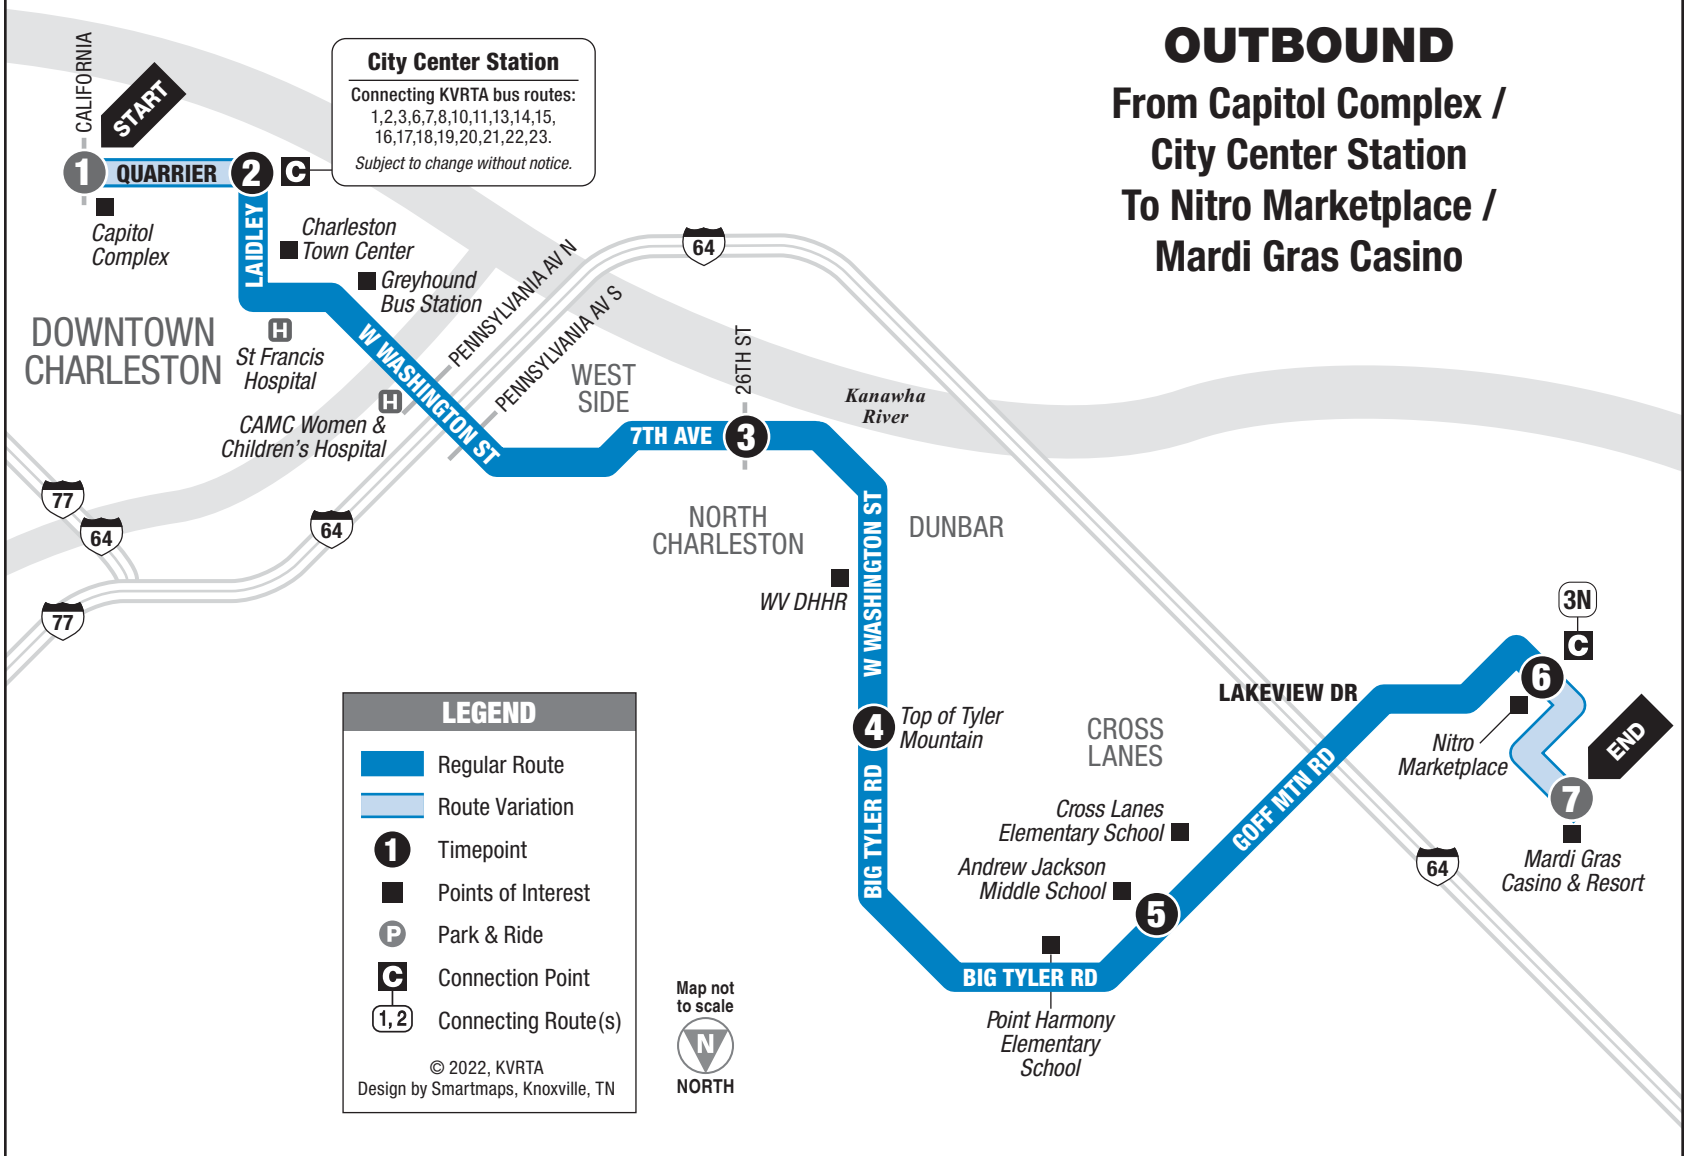

ROUTE 5

TYLER MOUNTAIN / CROSS LANES

OUTBOUND From Capitol Complex / City Center Station To Nitro Marketplace / Mardi Gras Casino

MONDAY – SATURDAY • OUTBOUND FROM DOWNTOWN TO NITRO / MARDI GRAS CASINO

	1 Capitol Complex	2 City Center Station	3 7th Ave and 26th St	4 Top of Tyler Mountain	5 Andrew Jackson Middle School	6 Nitro Marketplace	7 Mardi Gras Casino & Resort	<i>See other side for trips TO Downtown Charleston</i>
AM	—	—	5:45	5:57	6:09	6:19	—	
	—	6:15	6:33	6:45	6:57	7:09	—	
	—	7:15	7:33	7:45	7:57	8:09	—	
	—	8:15	8:33	8:45	8:57	9:09	9:12	
PM	—	10:15	10:33	10:45	10:57	11:09	—	
	—	12:15	12:33	12:45	12:57	1:05	—	
	—	2:15	2:33	2:45	2:57	3:09	3:12	
	—	4:15	4:33	4:45	4:57	5:09	—	
	—	5:15	5:33	5:45	5:57	6:09	6:12	

For more information call: 343-7586 • www.rideonkrt.com

ROUTE 5

TYLER MOUNTAIN / CROSS LANES

INBOUND

From Mardi Gras Casino / Nitro Marketplace
To City Center Station / Capitol Complex

LEGEND

- Regular Route
- Route Variation
- 1** Timepoint
- Points of Interest
- P** Park & Ride
- C** Connection Point
- 1,2** Connecting Route(s)

MONDAY – SATURDAY • INBOUND FROM MARDI GRAS CASINO / NITRO MARKETPLACE TO DOWNTOWN

	7 Mardi Gras Casino & Resort	8 Nitro Marketplace	9 Andrew Jackson Middle School	10 Top of Tyler Mountain	11 7th Ave and 26th St	12 City Center Station	13 Capitol Complex	<i>See other side for trips FROM Downtown Charleston</i>
AM	—	6:20	6:32	6:45	6:57	7:15	—	
	—	7:20	7:32	7:45	7:57	8:15	—	
	—	8:20	8:32	8:45	8:57	9:15	—	
PM	9:17	9:20	9:32	9:45	9:57	10:15	—	
	—	11:20	11:32	11:45	11:57	12:15	—	
	—	1:20	1:32	1:45	1:57	2:15	—	
	3:17	3:20	3:32	3:45	3:57	4:15	—	
	—	5:20	5:32	5:45	5:57	6:15	—	
	6:17	6:20	6:32	6:45	6:57	7:15	—	

No Sunday or Holiday Service.

KANAWHA VALLEY REGIONAL
TRANSPORTATION AUTHORITY

ROUTE

5

MONDAY-SATURDAY

Tyler Mountain /
Cross Lanes

SERVING:

- West Washington Street
- North Charleston
- WV DHHR Office
- Tyler Mountain
- Cross Lanes
- Nitro Marketplace