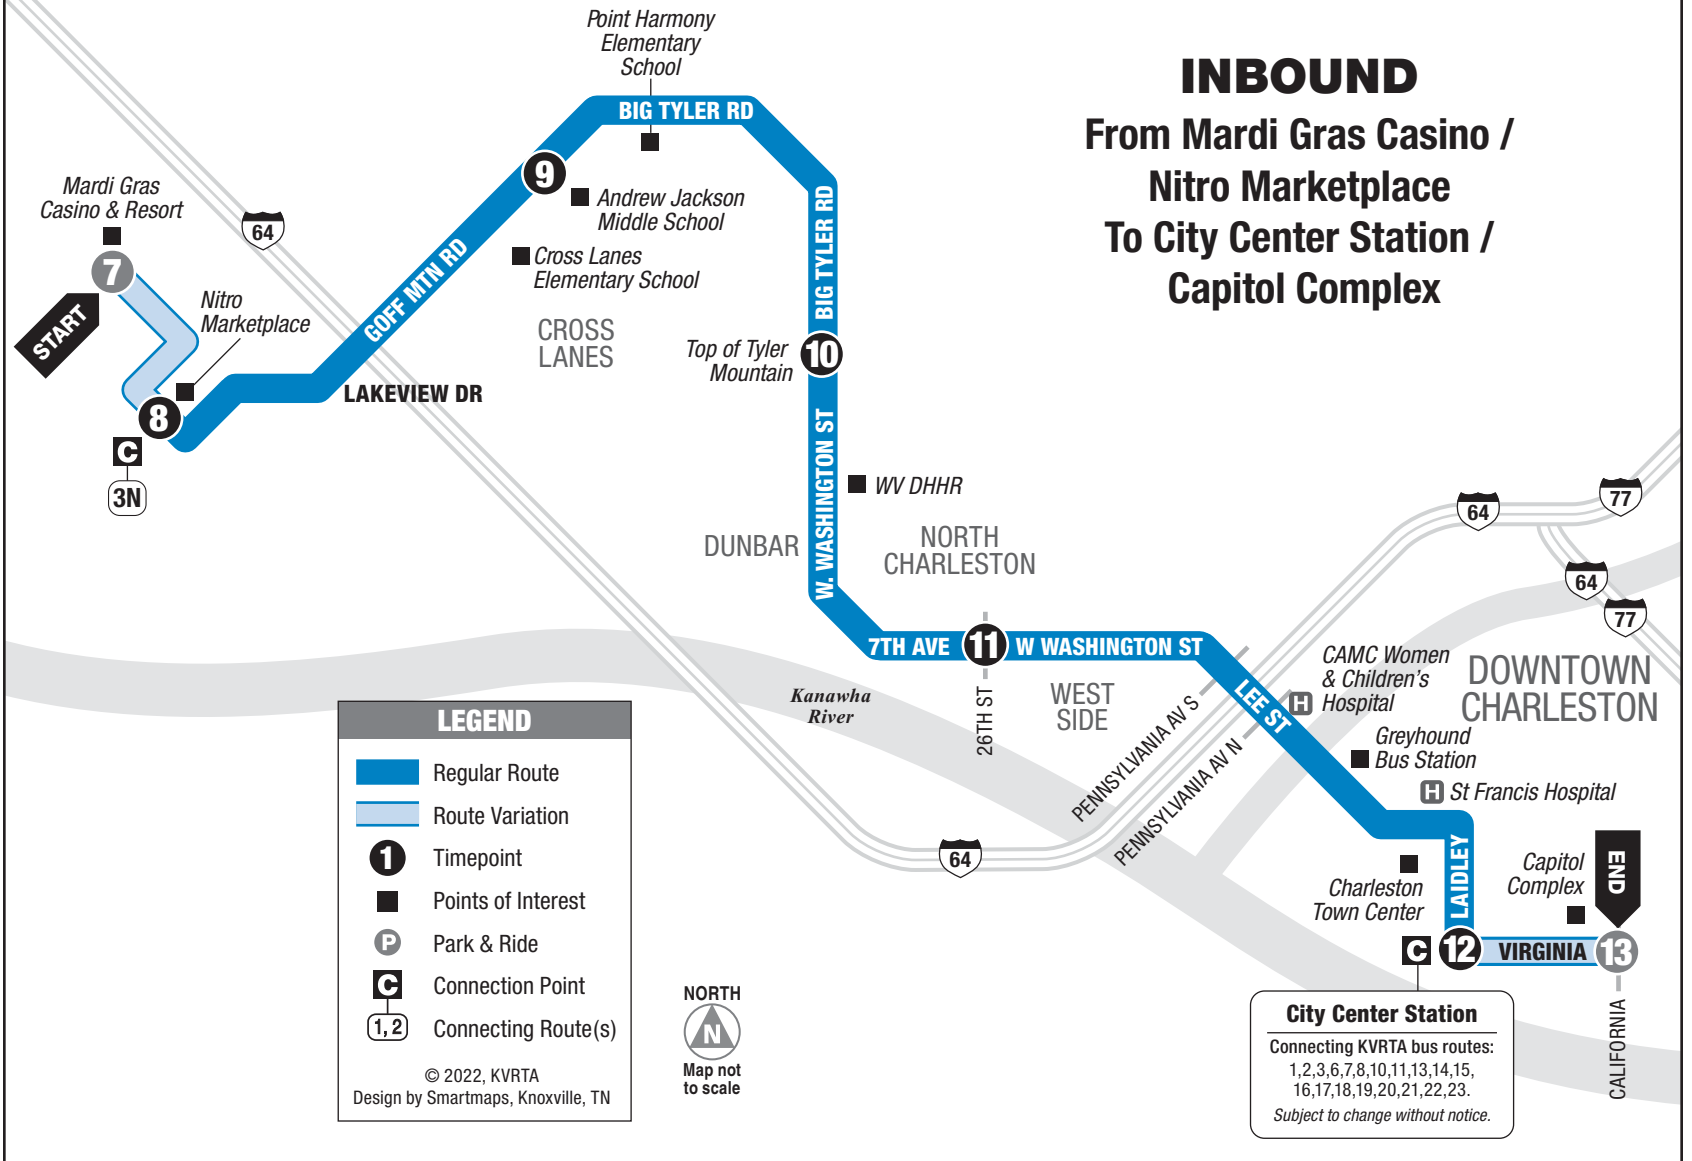

INSTRUCTIONS

1	2	3	4
9:00	9:15	9:40	10:00
10:00	—	10:40	11:00
11:00	11:15	11:40	12:00
12:00	—	12:40	1:00
1:00	1:15	1:40	2:00

- 1** The bus stops at this location at listed times. Look for the column of times below the matching symbol in the schedule.
- Only certain trips operate along this portion of the route. See the schedule for trips that provide service here.
- C** 1,2,3 Connection point. Shows where this bus intersects with connecting routes.
- The bus stops at the times listed below the numbered symbol. Light times are A.M.; bold times are P.M.
- The timetable shows when the bus stops. Actual times may vary and depend upon traffic and weather conditions.

For more information call: 343-7586 • www.rideonkrt.com

ROUTE 5

TYLER MOUNTAIN / CROSS LANES

INBOUND

From Mardi Gras Casino / Nitro Marketplace
To City Center Station / Capitol Complex

LEGEND

- Regular Route
- Route Variation
- 1** Timepoint
- Points of Interest
- P** Park & Ride
- C** Connection Point
- 1,2** Connecting Route(s)

MONDAY – SATURDAY • INBOUND FROM MARDI GRAS CASINO / NITRO MARKETPLACE TO DOWNTOWN

	7 Mardi Gras Casino & Resort	8 Nitro Marketplace	9 Andrew Jackson Middle School	10 Top of Tyler Mountain	11 7th Ave and 26th St	12 City Center Station	13 Capitol Complex	<i>See other side for trips FROM Downtown Charleston</i>
AM	—	6:20	6:32	6:45	6:57	7:15	—	
	—	7:20	7:32	7:45	7:57	8:15	—	
	—	8:20	8:32	8:45	8:57	9:15	—	
PM	9:17	9:20	9:32	9:45	9:57	10:15	—	
	—	11:20	11:32	11:45	11:57	12:15	—	
	—	1:20	1:32	1:45	1:57	2:15	—	
	3:17	3:20	3:32	3:45	3:57	4:15	—	
	—	5:20	5:32	5:45	5:57	6:15	—	
	6:17	6:20	6:32	6:45	6:57	7:15	—	