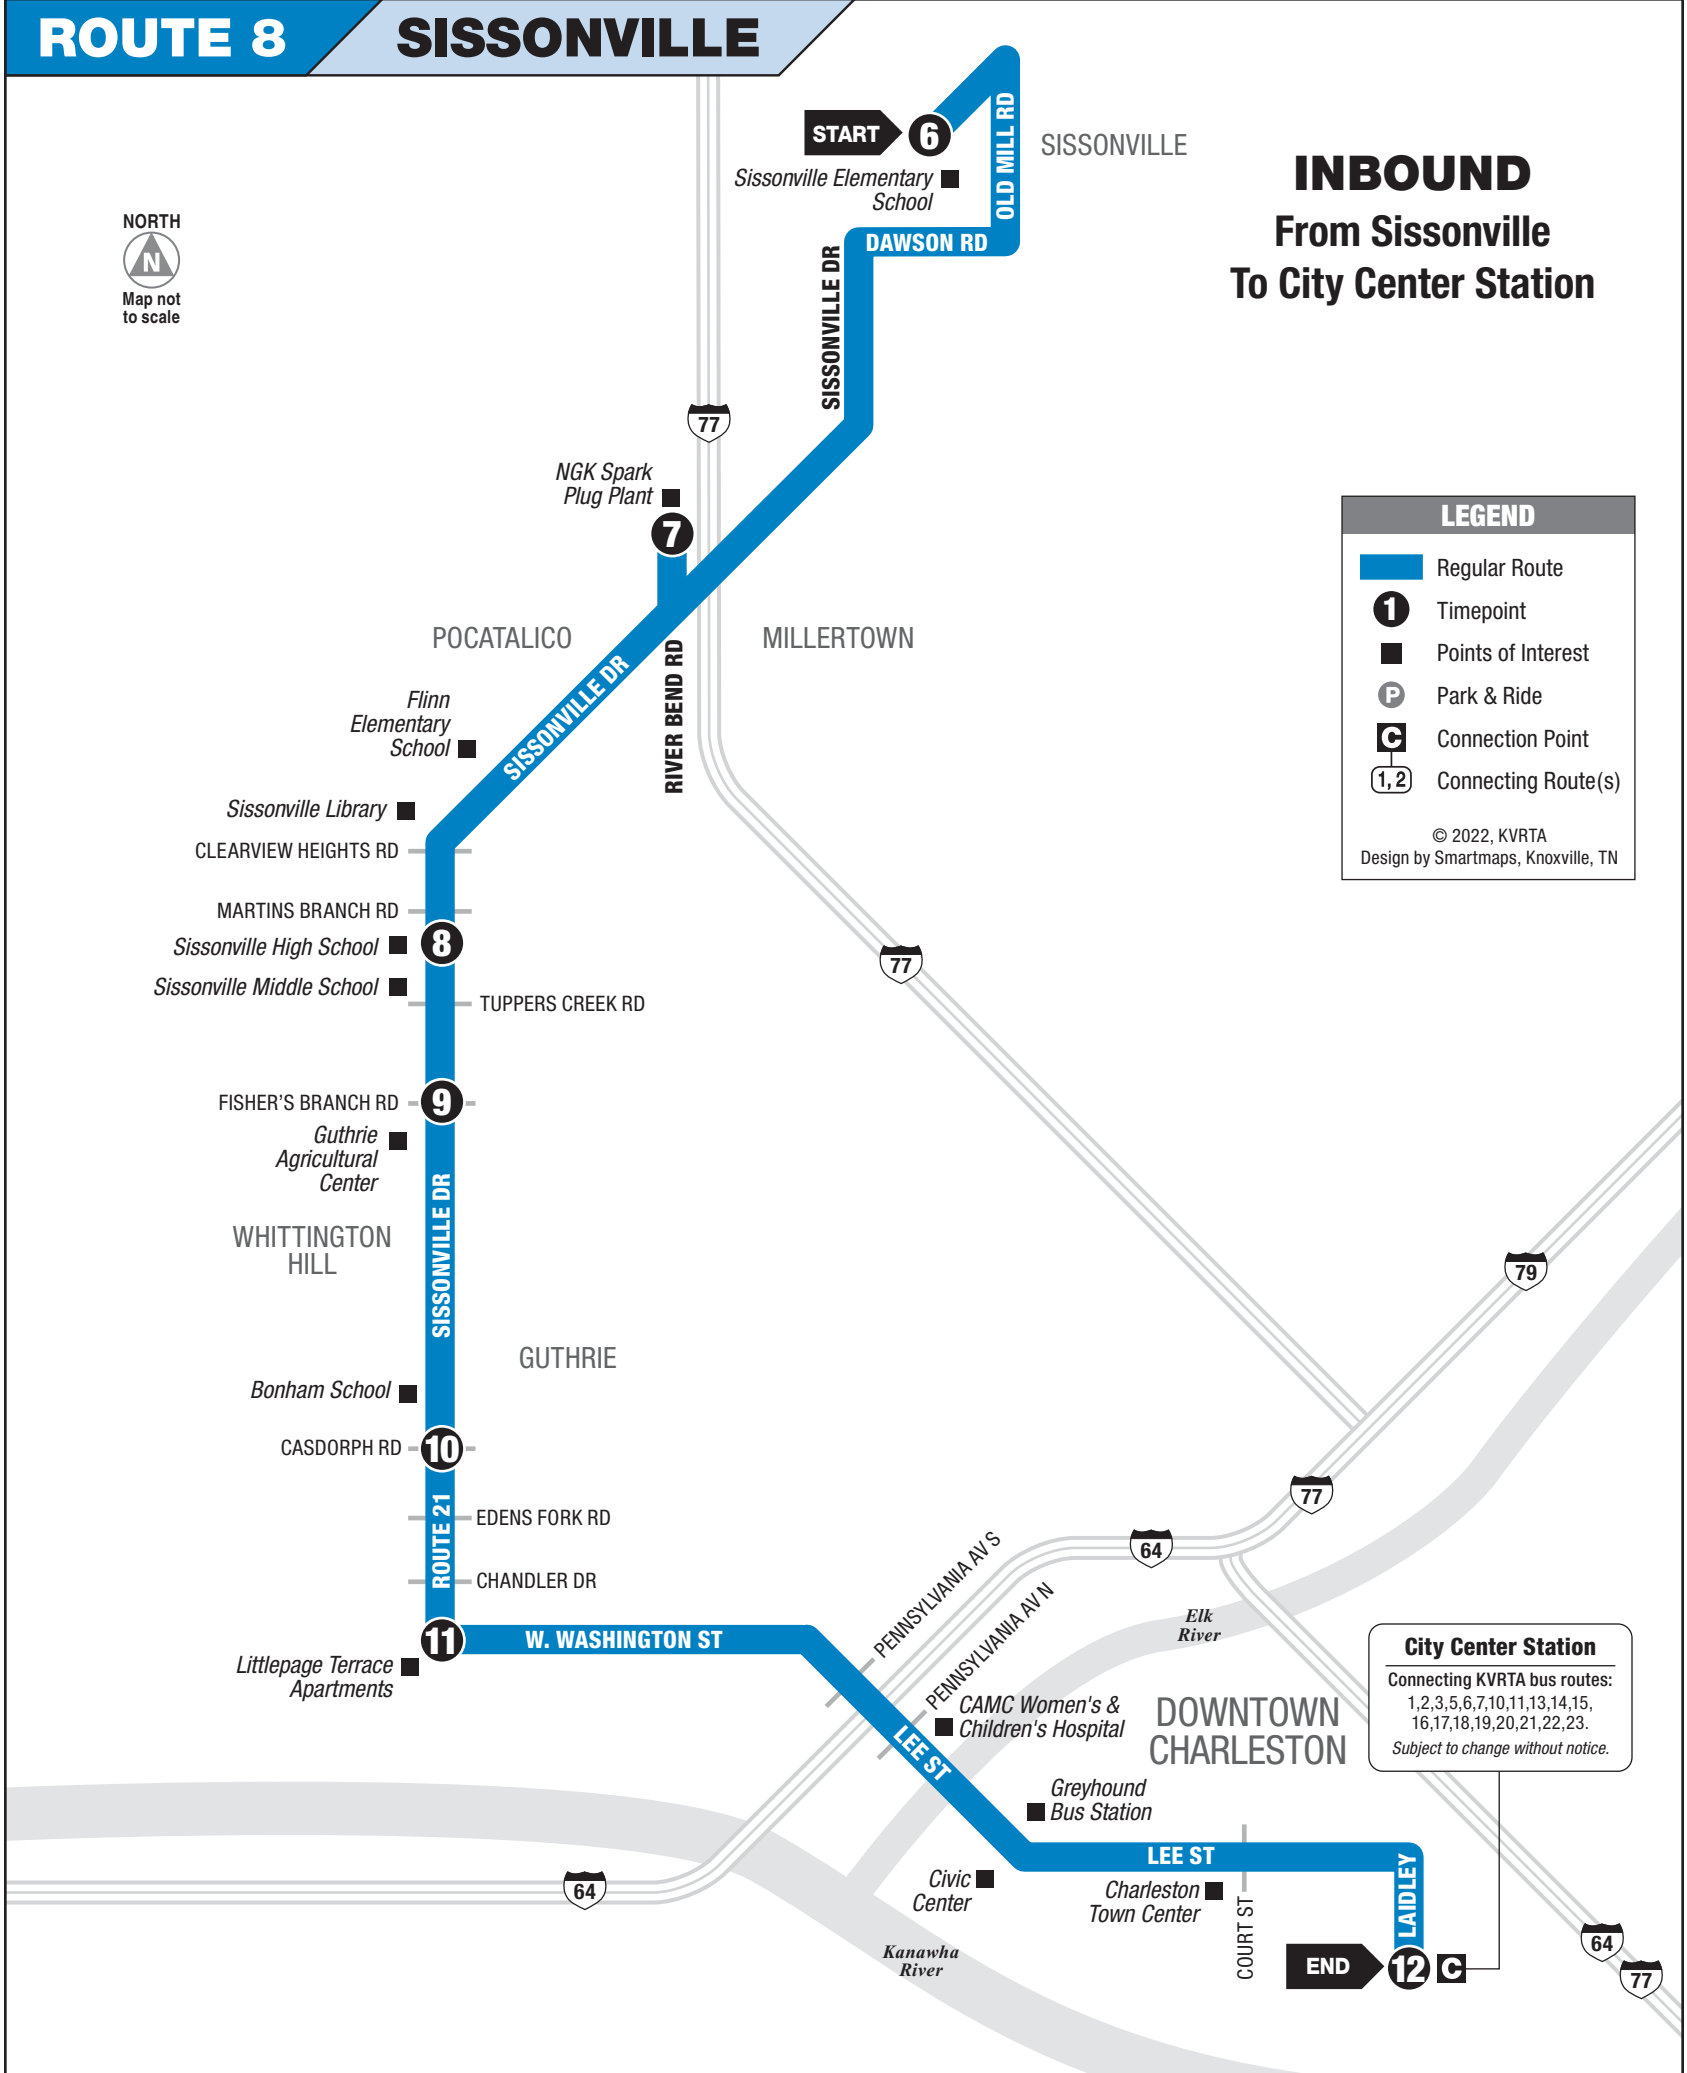

ROUTE 8

SISSONVILLE

OUTBOUND

From City Center Station To Sissonville

MONDAY – SATURDAY • OUTBOUND FROM CITY CENTER STATION TO SISSONVILLE

	1 City Center Station	2 Casdorh Road	3 Fisher's Branch	4 Sissonville High School	5 NGK Spark Plug Plant	6 Sissonville	See other side for trips TO Downtown Charleston
AM	—	5:20	5:27	5:32	5:45*	5:50	
	7:00	7:20	7:27	7:32	—	7:42	
	8:30	8:50	8:57	9:02	—	9:12	
PM	1:00	1:20	1:27	1:32	1:45*	1:50	
	3:00	3:20	3:27	3:32	—	3:42	
	4:30	4:50	4:57	5:02	—	5:12	
	9:00	9:20	9:27	9:32	9:45*	9:50	

For safety's sake, please be seated after boarding the bus and remain seated at all times. After ringing the bell for your destination, stay seated until the bus comes to a complete stop. When boarding or exiting the bus, use extreme caution on steps and around the doors. Do not attempt to cross the street in front of the bus after exiting and wait for traffic to clear before crossing. Shirts and shoes must be worn while riding the bus. Litter receptacles are located at the front of the bus. Please help us keep our buses clean!

INSTRUCTIONS

For more information call: 343-7586 • www.rideonkrt.com

ROUTE 8

SISSONVILLE

INBOUND From Sissonville To City Center Station

MONDAY – SATURDAY • INBOUND FROM SISSONVILLE TO CITY CENTER STATION

	6 Sissonville	7 NGK Spark Plug Plant	8 Sissonville High School	9 Fisher's Branch	10 Casdorph Road	11 Littlepage Terrace	12 City Center Station	See other side for trips TO Sissonville
AM	5:55	6:15*	6:20	6:25	6:32	6:36	6:55	
	7:45	—	7:55	8:00	8:07	8:11	8:30	
	9:15	—	9:25	9:30	9:37	9:40	10:00	
PM	1:55	2:15*	2:20	2:25	2:32	2:36	2:55	
	3:45	—	3:55	4:00	4:07	4:11	4:30	
	5:15	—	5:25	5:30	5:37	5:40	6:00	
	9:55	10:15*	10:20	10:25	10:32	10:36	10:55	