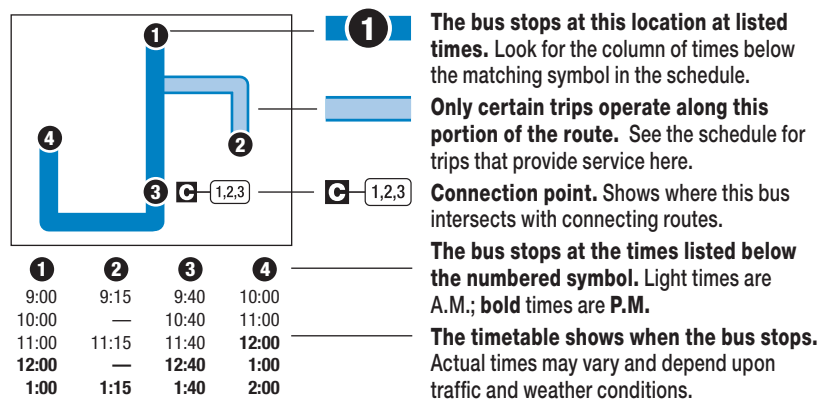

INSTRUCTIONS

For more information call: 343-7586 • www.rideonkrt.com