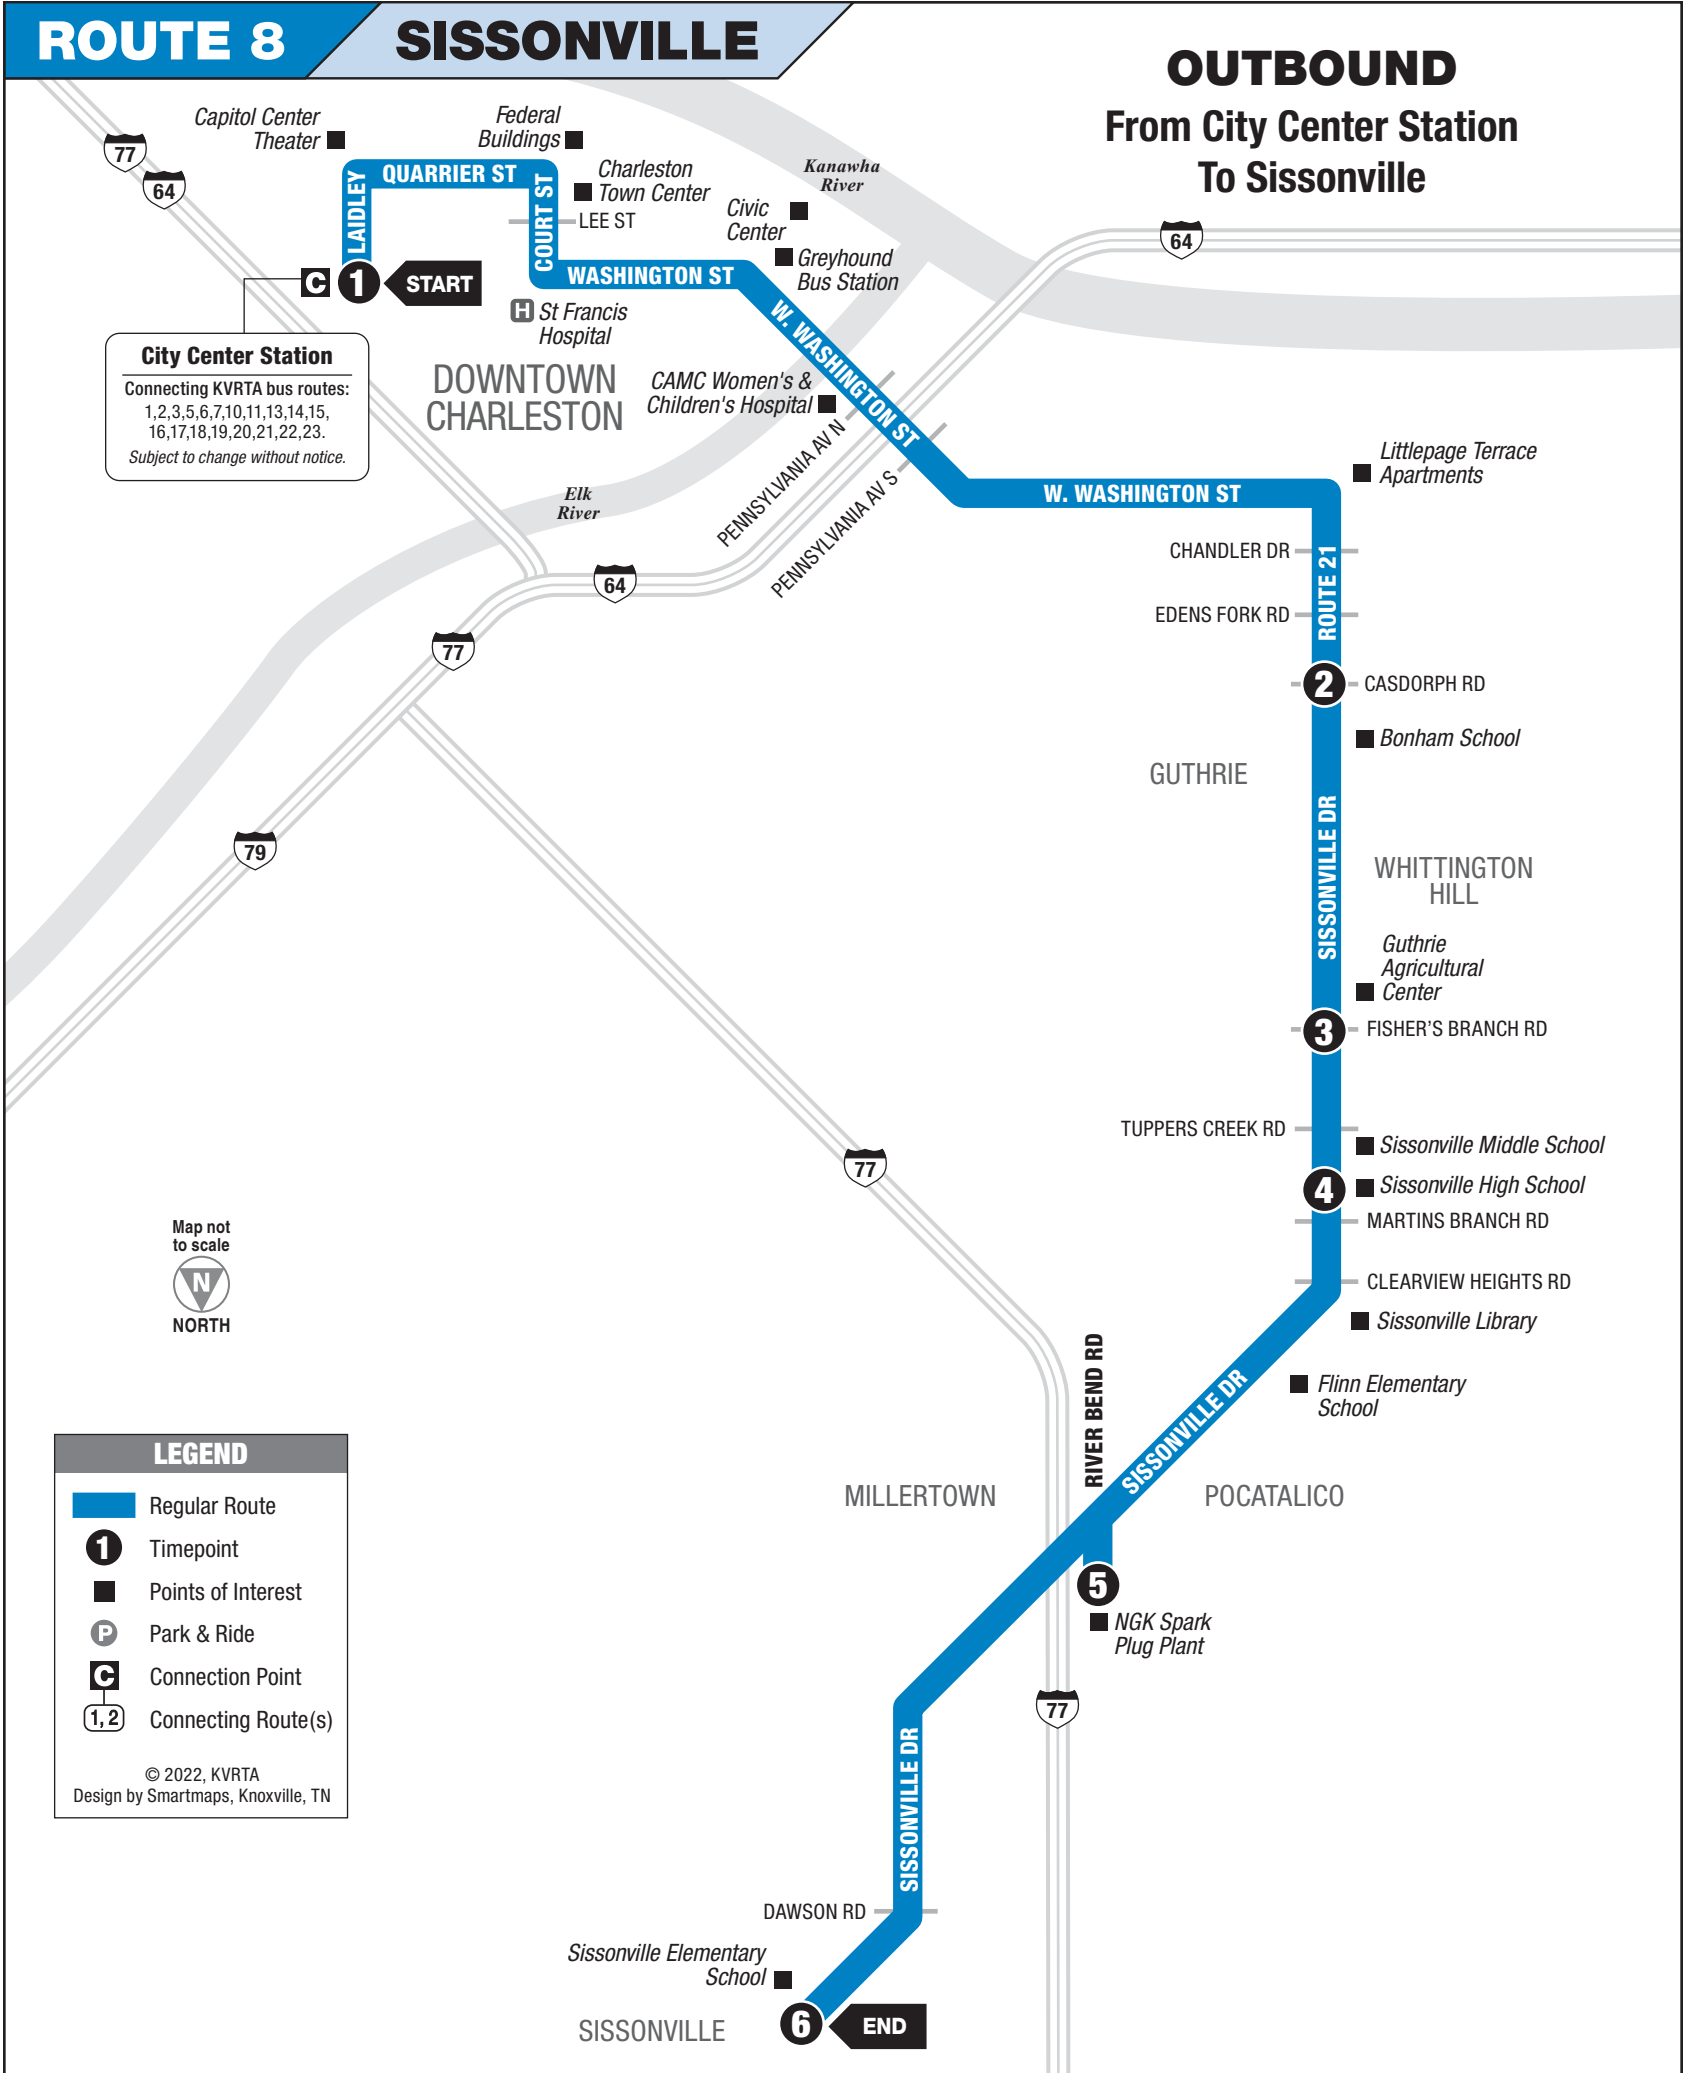

ROUTE 8

SISSONVILLE

OUTBOUND

From City Center Station To Sissonville

MONDAY – SATURDAY • OUTBOUND FROM CITY CENTER STATION TO SISSONVILLE

	1 City Center Station	2 Casdorh Road	3 Fisher's Branch	4 Sissonville High School	5 NGK Spark Plug Plant	6 Sissonville	See other side for trips TO Downtown Charleston
AM	—	5:20	5:27	5:32	5:45*	5:50	
	7:00	7:20	7:27	7:32	—	7:42	
	8:30	8:50	8:57	9:02	—	9:12	
PM	1:00	1:20	1:27	1:32	1:45*	1:50	
	3:00	3:20	3:27	3:32	—	3:42	
	4:30	4:50	4:57	5:02	—	5:12	
	9:00	9:20	9:27	9:32	9:45*	9:50	

For safety's sake, please be seated after boarding the bus and remain seated at all times. After ringing the bell for your destination, stay seated until the bus comes to a complete stop. When boarding or exiting the bus, use extreme caution on steps and around the doors. Do not attempt to cross the street in front of the bus after exiting and wait for traffic to clear before crossing. Shirts and shoes must be worn while riding the bus. Litter receptacles are located at the front of the bus. Please help us keep our buses clean!

INSTRUCTIONS

For more information call: 343-7586 • www.rideonkrt.com

ROUTE 8

SISSONVILLE

INBOUND From Sissonville To City Center Station

MONDAY – SATURDAY • INBOUND FROM SISSONVILLE TO CITY CENTER STATION

	6 Sissonville	7 NGK Spark Plug Plant	8 Sissonville High School	9 Fisher's Branch	10 Casdorph Road	11 Littlepage Terrace	12 City Center Station	See other side for trips TO Sissonville
AM	5:55	6:15*	6:20	6:25	6:32	6:36	6:55	
	7:45	—	7:55	8:00	8:07	8:11	8:30	
	9:15	—	9:25	9:30	9:37	9:40	10:00	
PM	1:55	2:15*	2:20	2:25	2:32	2:36	2:55	
	3:45	—	3:55	4:00	4:07	4:11	4:30	
	5:15	—	5:25	5:30	5:37	5:40	6:00	
	9:55	10:15*	10:20	10:25	10:32	10:36	10:55	