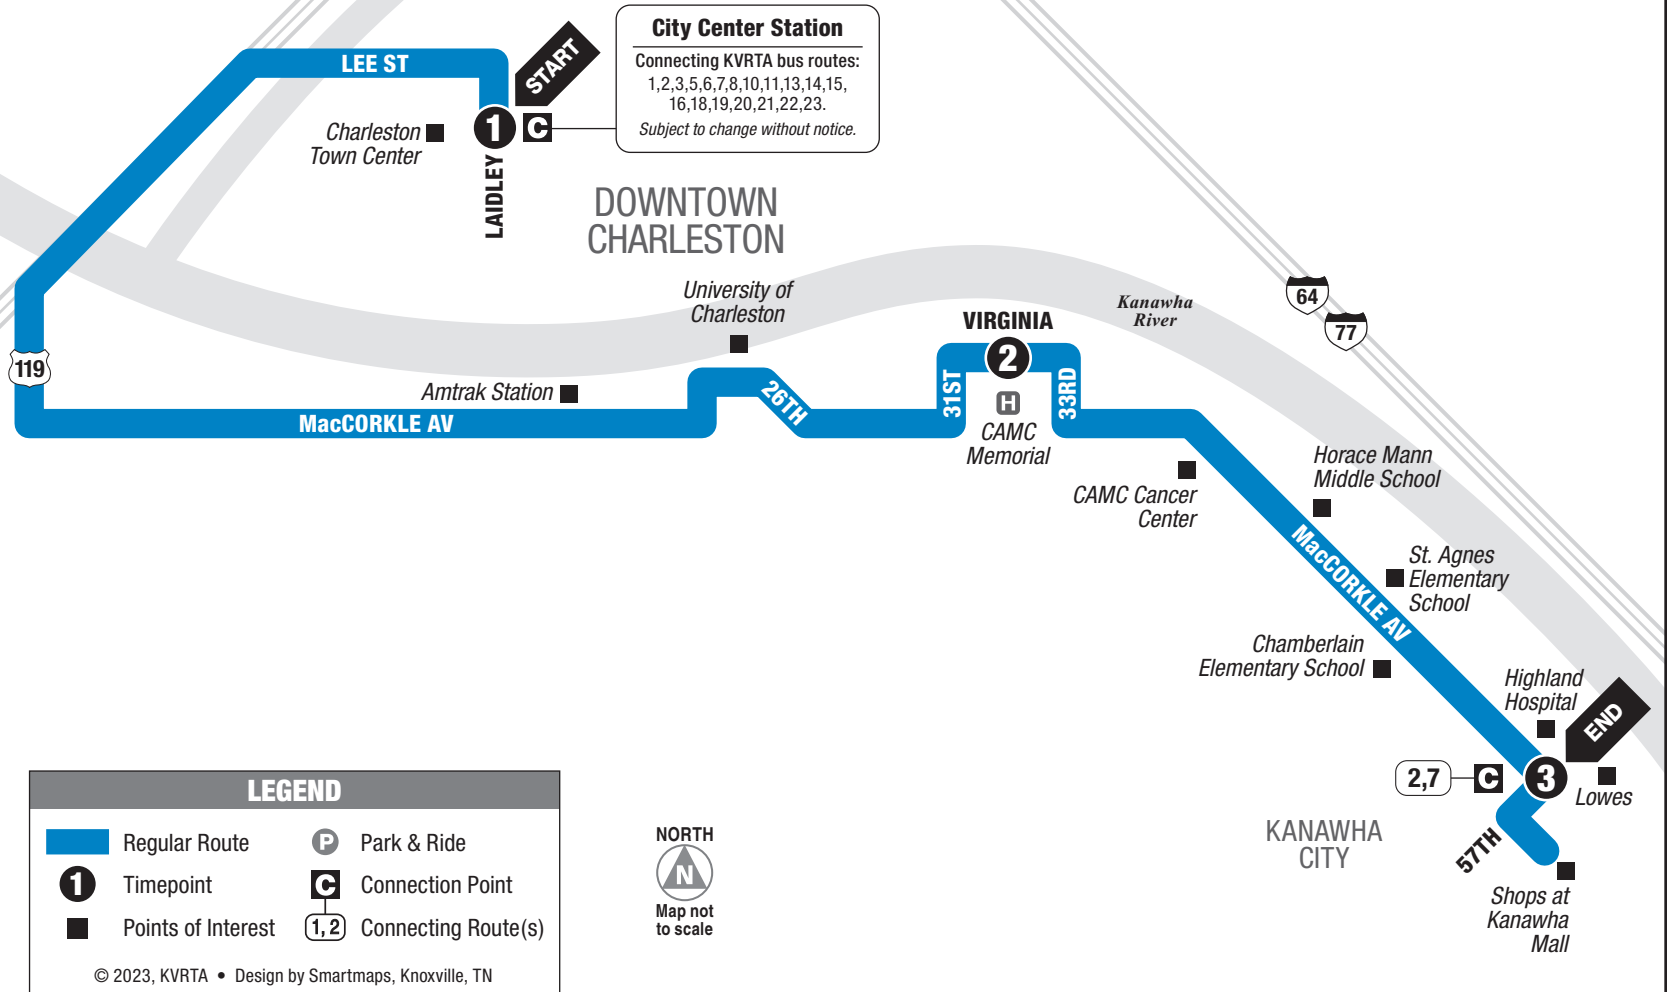

ROUTE 17

SOUTH SIDE

OUTBOUND From City Center Station To Shops at Kanawha Mall

MONDAY – SATURDAY • OUTBOUND FROM CITY CENTER STATION TO SHOPS AT KANAWHA MALL

	1 City Center Station	2 CAMC Memorial	3 Shops at Kanawha Mall
AM	7:15	7:26	7:40
	8:15	8:26	8:40
	9:15	9:26	9:40
	10:15	10:26	10:40
	11:15	11:26	11:40
PM	12:45	12:56	1:10
	1:45	1:56	2:10
	2:45	2:56	3:10
	3:45	3:56	4:10
	4:45	4:56	5:10
	5:45	5:56	6:10
	6:45	6:56	7:10
	8:15	8:26	8:40
	9:15	9:26	9:40

For more information call: 343-7586 • www.rideonkrt.com

ROUTE 17

SOUTH SIDE

INBOUND From Shops at Kanawha Mall To City Center Station

MONDAY – SATURDAY • INBOUND FROM SHOPS AT KANAWHA MALL TO CITY CENTER STATION

	3 Shops at Kanawha Mall	4 CAMC Memorial	5 City Center Station
AM	7:45	7:59	8:15
	8:45	8:59	9:15
	9:45	9:59	10:15
	10:45	10:59	11:15
PM	12:15	12:29	12:45
	1:15	1:29	1:45
	2:15	2:29	2:45
	3:15	3:29	3:45
	4:15	4:29	4:45
	5:15	5:29	5:45
	6:15	6:29	6:45
	7:45	7:59	8:15
	8:45	8:59	9:15
	9:45	9:59	10:15

See other side for trips FROM Downtown Charleston

No Sunday or Holiday Service.

- South Side Bridge
- University of Charleston
- CAMC Memorial Division
- Kanawha City
- Shops at Kanawha Mall