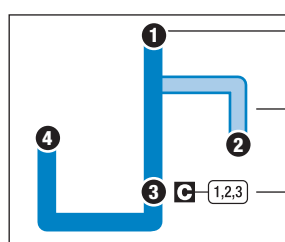

INSTRUCTIONS

1	2	3	4
9:00	9:15	9:40	10:00
10:00	—	10:40	11:00
11:00	11:15	11:40	12:00
12:00	—	12:40	1:00
1:00	1:15	1:40	2:00

- 1** The bus stops at this location at listed times. Look for the column of times below the matching symbol in the schedule.
- Only certain trips operate along this portion of the route. See the schedule for trips that provide service here.
- C** 1,2,3 Connection point. Shows where this bus intersects with connecting routes.
- The bus stops at the times listed below the numbered symbol. Light times are A.M.; bold times are P.M.
- The timetable shows when the bus stops. Actual times may vary and depend upon traffic and weather conditions.