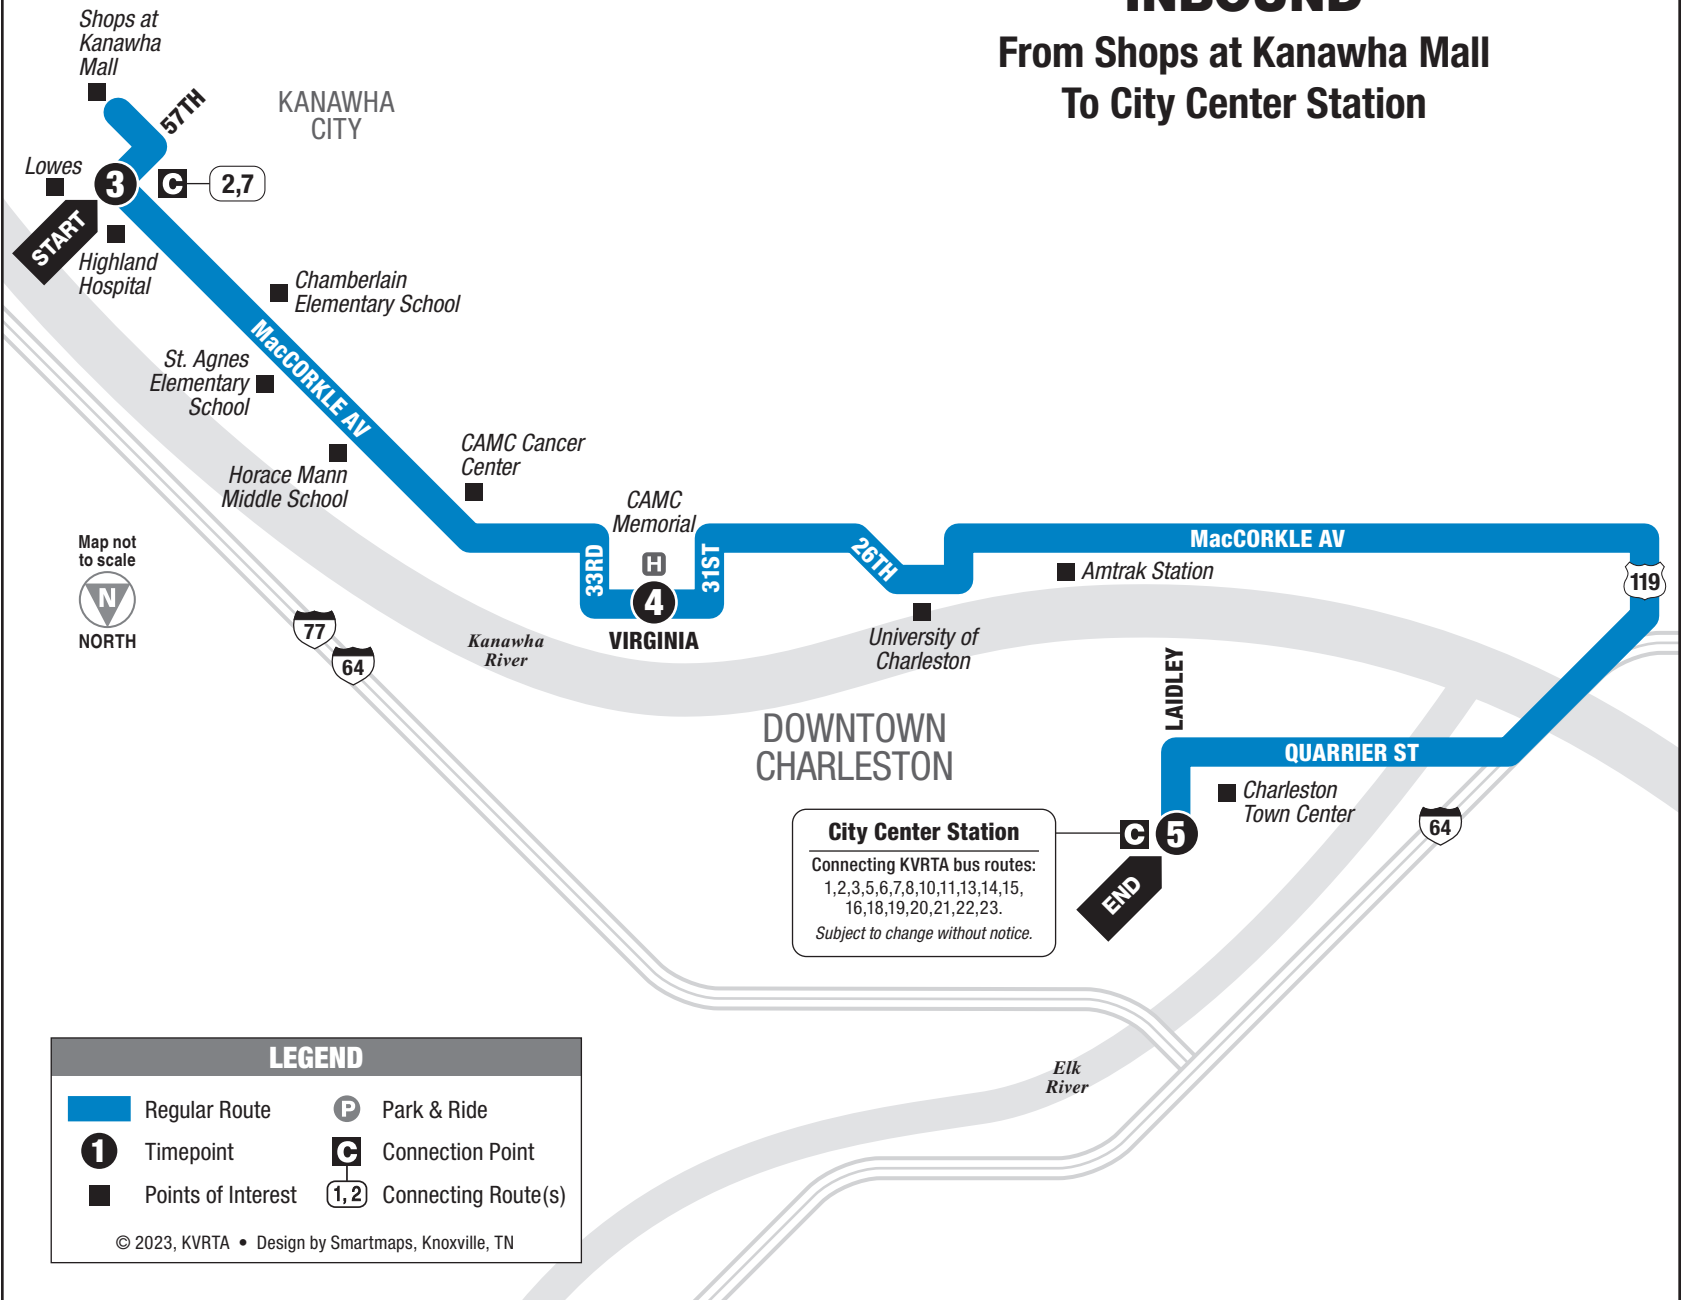

ROUTE 17

SOUTH SIDE

OUTBOUND From City Center Station To Shops at Kanawha Mall

MONDAY – SATURDAY • OUTBOUND FROM CITY CENTER STATION TO SHOPS AT KANAWHA MALL

	1 City Center Station	2 CAMC Memorial	3 Shops at Kanawha Mall
AM	7:15	7:26	7:40
	8:15	8:26	8:40
	9:15	9:26	9:40
	10:15	10:26	10:40
	11:15	11:26	11:40
PM	12:45	12:56	1:10
	1:45	1:56	2:10
	2:45	2:56	3:10
	3:45	3:56	4:10
	4:45	4:56	5:10
	5:45	5:56	6:10
	6:45	6:56	7:10
	8:15	8:26	8:40
	9:15	9:26	9:40

INSTRUCTIONS

1	2	3	4
9:00	9:15	9:40	10:00
10:00	—	10:40	11:00
11:00	11:15	11:40	12:00
12:00	—	12:40	1:00
1:00	1:15	1:40	2:00

- 1** The bus stops at this location at listed times. Look for the column of times below the matching symbol in the schedule.
- Only certain trips operate along this portion of the route. See the schedule for trips that provide service here.
- C** 1,2,3 Connection point. Shows where this bus intersects with connecting routes.
- The bus stops at the times listed below the numbered symbol. Light times are A.M.; bold times are P.M.
- The timetable shows when the bus stops. Actual times may vary and depend upon traffic and weather conditions.

For more information call: 343-7586 • www.rideonkrt.com

ROUTE 17

SOUTH SIDE

INBOUND From Shops at Kanawha Mall To City Center Station

MONDAY – SATURDAY • INBOUND FROM SHOPS AT KANAWHA MALL TO CITY CENTER STATION

See other side for trips FROM Downtown Charleston

No Sunday or Holiday Service.

- South Side Bridge
- University of Charleston
- CAMC Memorial Division
- Kanawha City
- Shops at Kanawha Mall